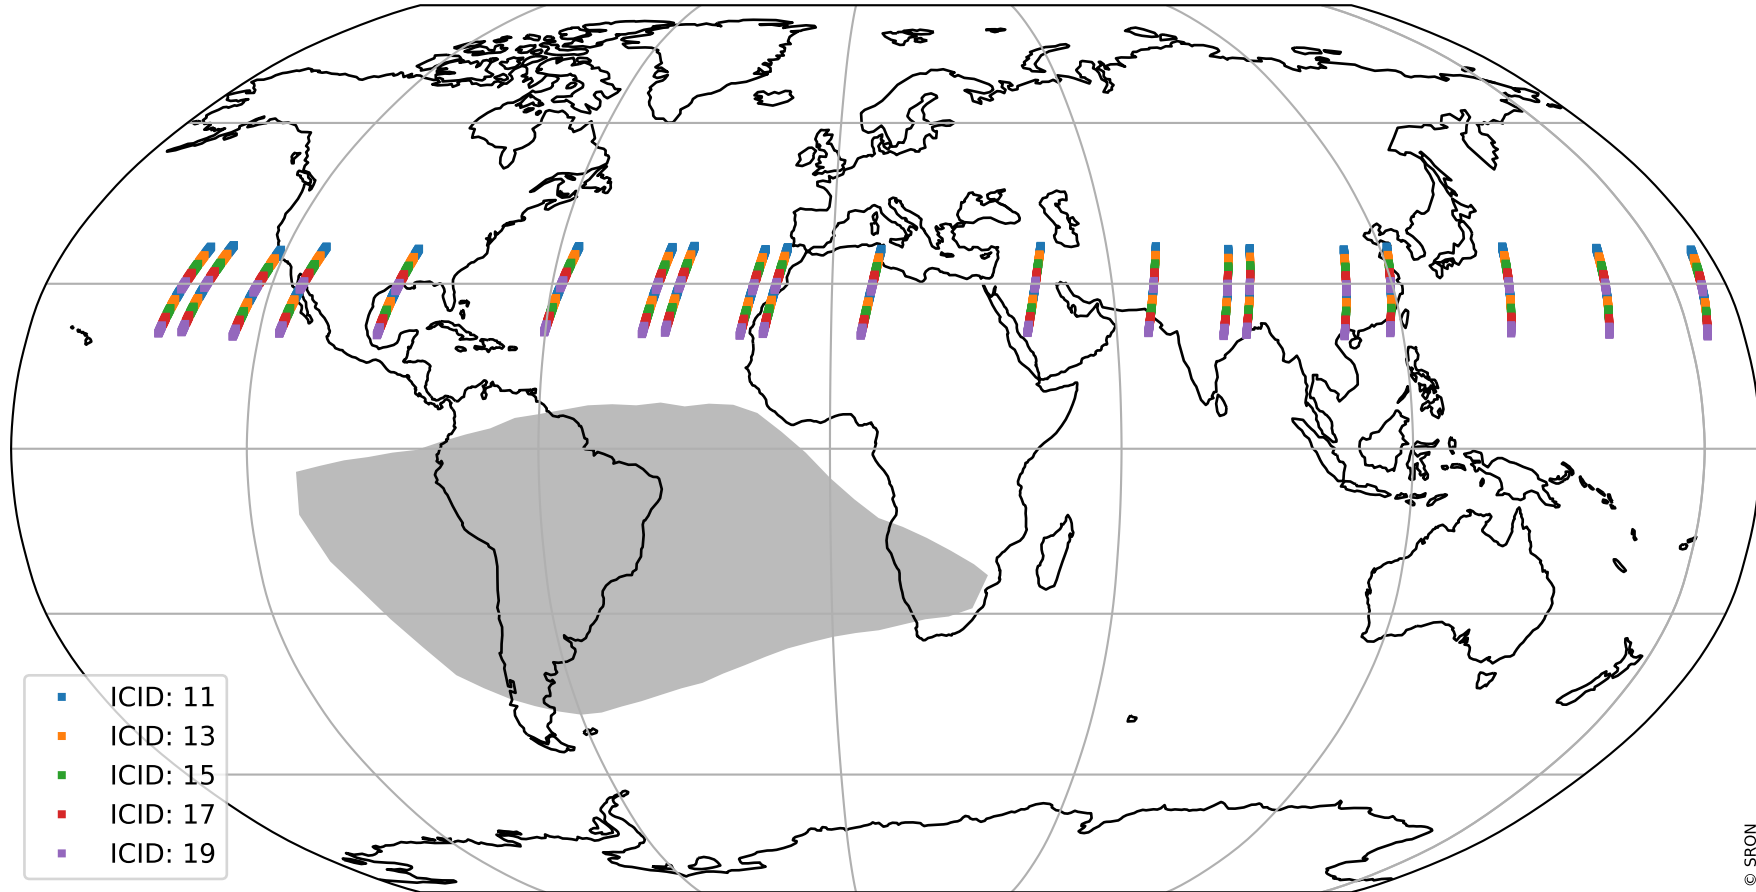

# Tropomi SWIR offset (official)

orbits : 20 in [10852, 10897]  
coverage : 2019-11-17 / 2019-11-20  
median : 27.752  $\mu\text{V}$   
spread : 14.137  $\mu\text{V}$   
created : 2023-08-21T14:33:52

# Tropomi SWIR offset (official)

value compared with SWIR offset CKD

orbits : 20 in [10852, 10897]  
coverage : 2019-11-17 / 2019-11-20  
median : -0.098275 mV  
spread : 0.35933 mV  
created : 2023-08-21T14:33:52

# Tropomi SWIR offset (official) ground-tracks of Sentinel-5P

orbits : 20 in [10852, 10897]  
coverage : 2019-11-17 / 2019-11-20  
created : 2023-08-21T14:33:53

# Tropomi SWIR offset (official)

orbits : [2827, 10897]  
coverage : 2018-04-30 / 2019-11-20  
created : 2023-08-21T14:33:53