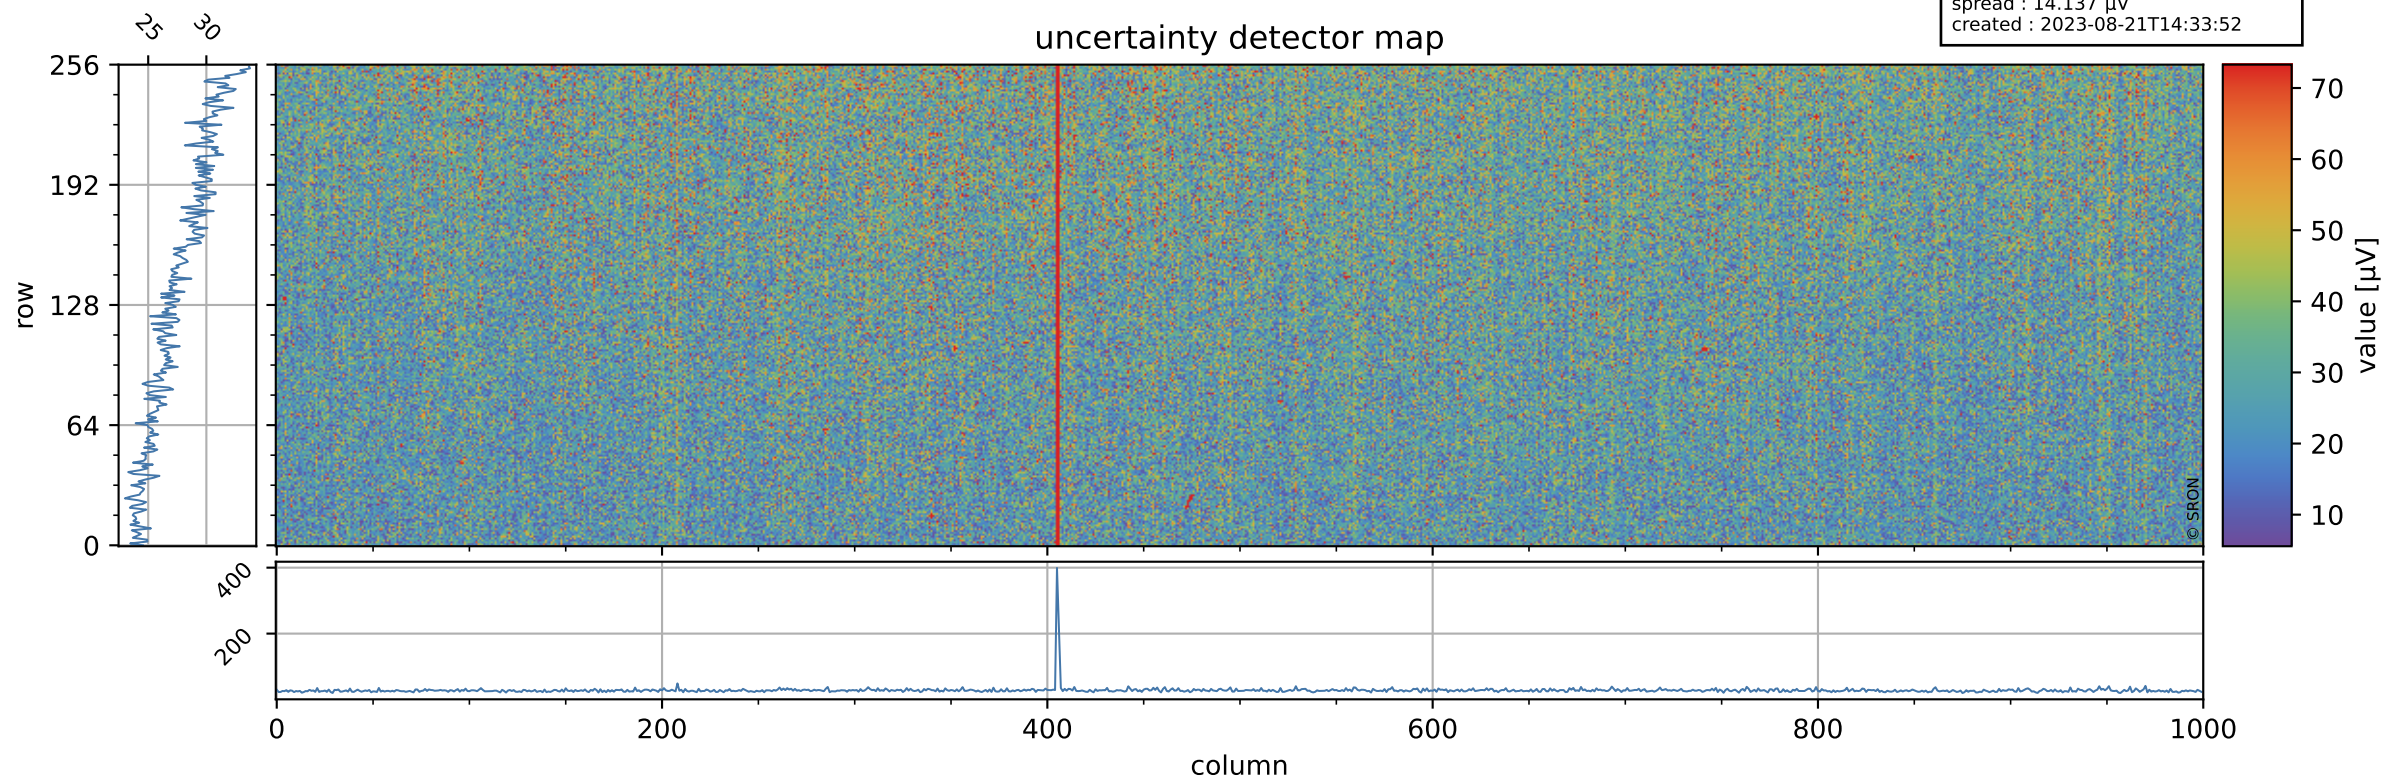

# Tropomi SWIR offset (official)

orbits : 20 in [10852, 10897]  
coverage : 2019-11-17 / 2019-11-20  
median : 0.52592 V  
spread : 0.035912 V  
created : 2023-08-21T14:33:52

## value detector map

# Tropomi SWIR offset (official)

orbits : 20 in [10852, 10897]  
coverage : 2019-11-17 / 2019-11-20  
median : 27.752  $\mu\text{V}$   
spread : 14.137  $\mu\text{V}$   
created : 2023-08-21T14:33:52

# Tropomi SWIR offset (official) ground-tracks of Sentinel-5P

orbits : 20 in [10852, 10897]  
coverage : 2019-11-17 / 2019-11-20  
created : 2023-08-21T14:33:53