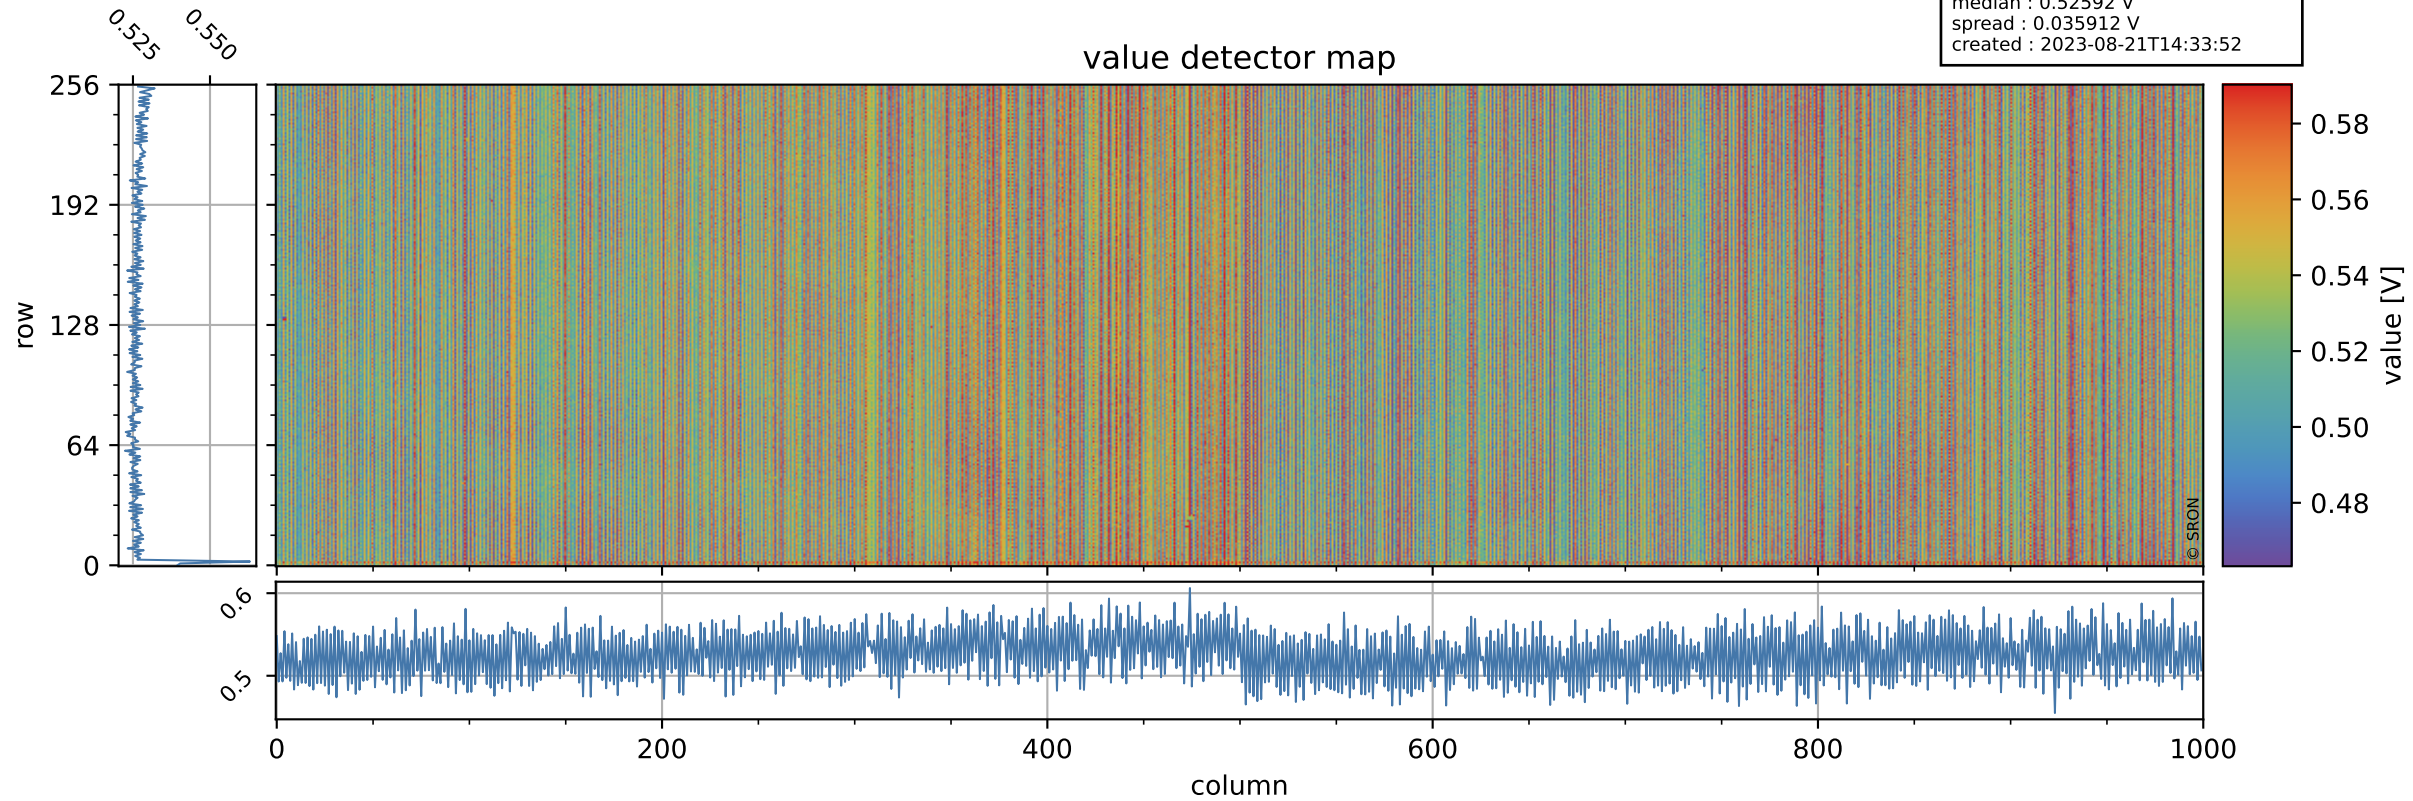

# Tropomi SWIR offset (official)

orbits : 20 in [10852, 10897]  
coverage : 2019-11-17 / 2019-11-20  
median : 0.52592 V  
spread : 0.035912 V  
created : 2023-08-21T14:33:52

## value detector map

# Tropomi SWIR offset (official)

orbits : 20 in [10852, 10897]  
coverage : 2019-11-17 / 2019-11-20  
median : 27.752  $\mu\text{V}$   
spread : 14.137  $\mu\text{V}$   
created : 2023-08-21T14:33:52

# Tropomi SWIR offset (official) ground-tracks of Sentinel-5P

orbits : 20 in [10852, 10897]  
coverage : 2019-11-17 / 2019-11-20  
created : 2023-08-21T14:33:53