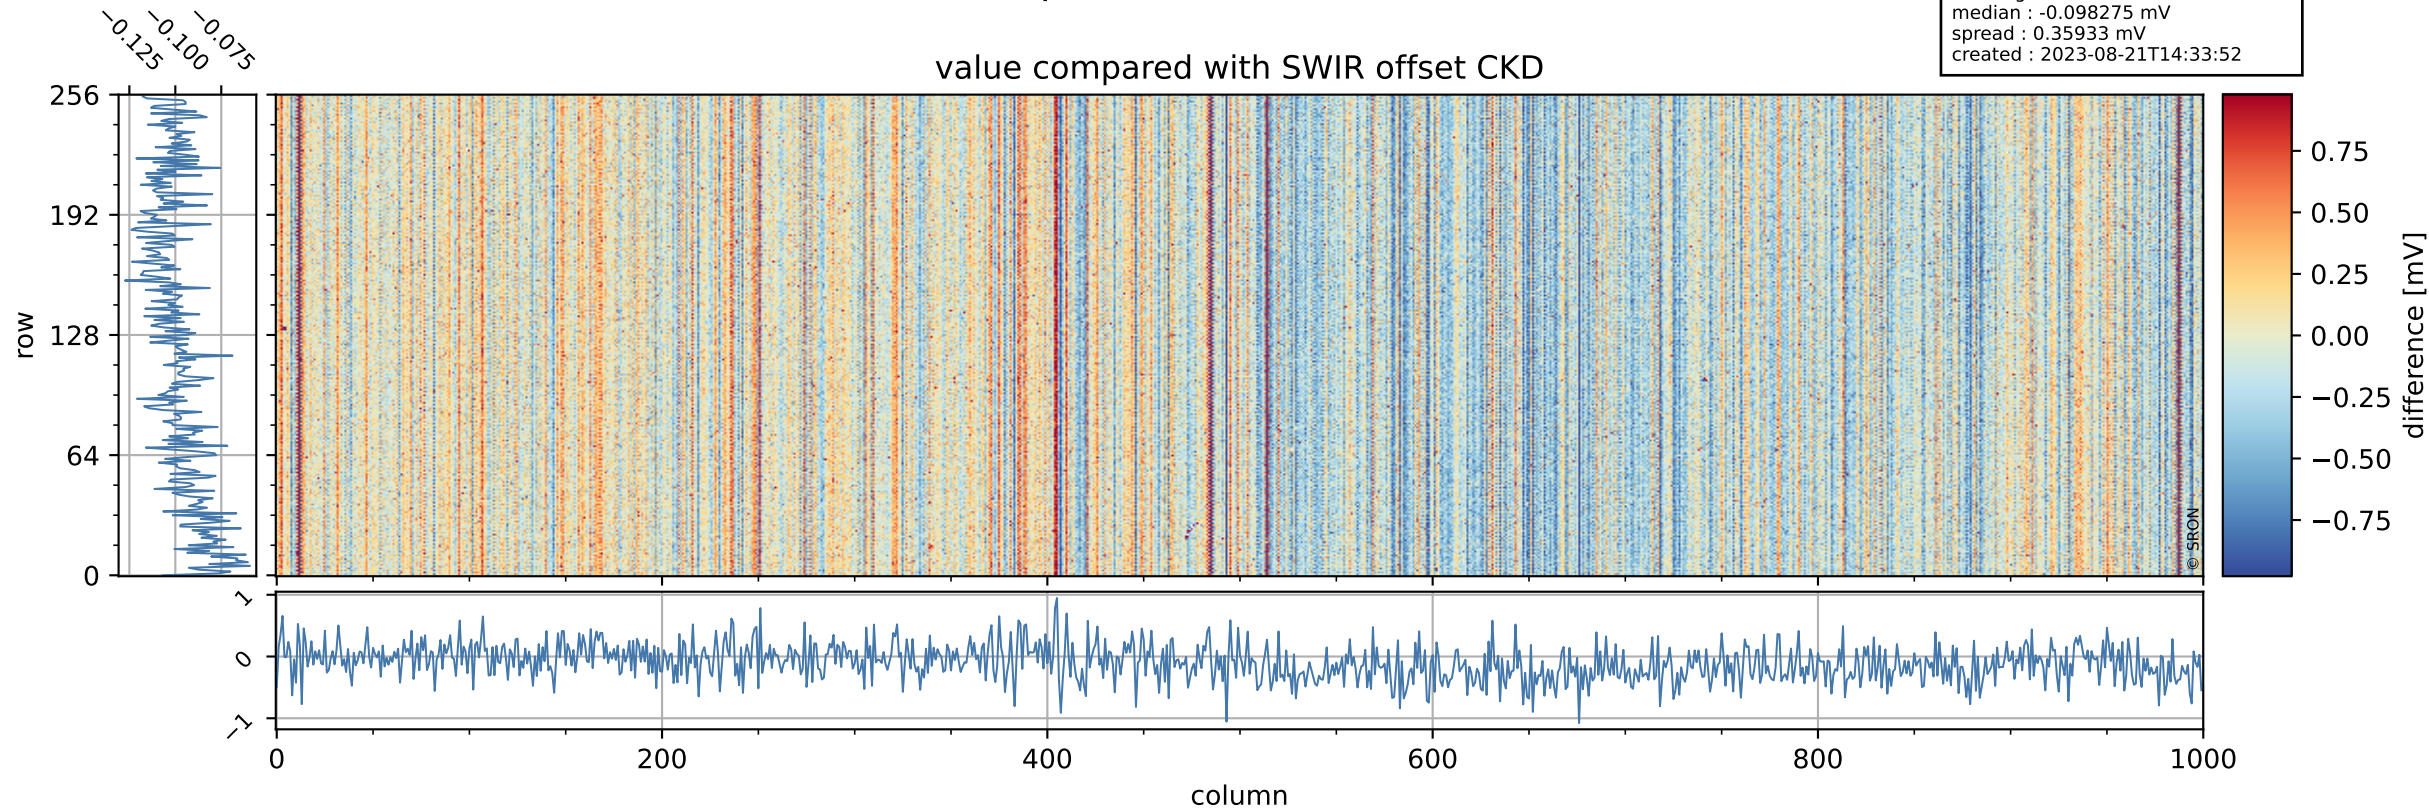

## value detector map

# Tropomi SWIR offset (official)

orbits : 20 in [10852, 10897]  
coverage : 2019-11-17 / 2019-11-20  
median : 27.752  $\mu\text{V}$   
spread : 14.137  $\mu\text{V}$   
created : 2023-08-21T14:33:52

# Tropomi SWIR offset (official) ground-tracks of Sentinel-5P

orbits : 20 in [10852, 10897]  
coverage : 2019-11-17 / 2019-11-20  
created : 2023-08-21T14:33:53

# Tropomi SWIR offset (official)

orbits : [2827, 10897]  
coverage : 2018-04-30 / 2019-11-20  
created : 2023-08-21T14:33:53