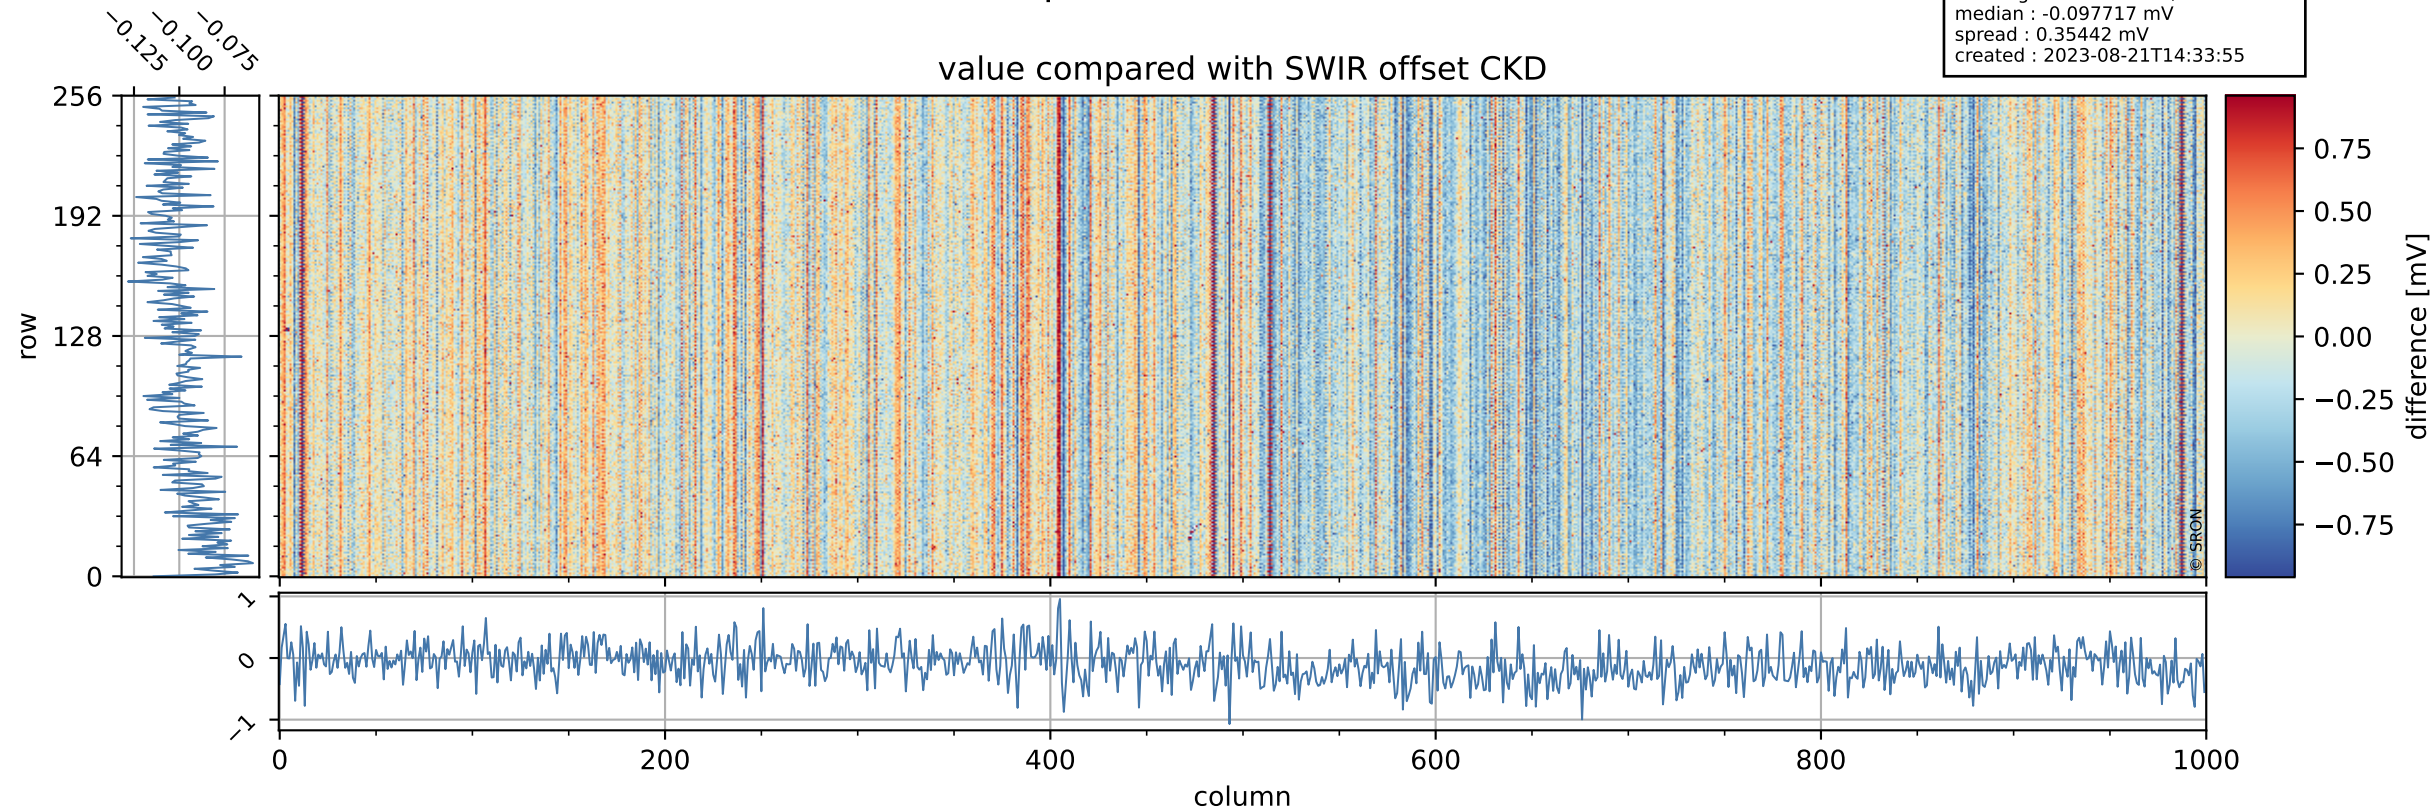

Tropomi SWIR offset (official)

orbits : 19 in [10867, 10912]
coverage : 2019-11-18 / 2019-11-21
median : 0.52593 V
spread : 0.035914 V
created : 2023-08-21T14:33:55

value detector map

Tropomi SWIR offset (official)

orbits : 19 in [10867, 10912]
coverage : 2019-11-18 / 2019-11-21
median : 28.209 μV
spread : 14.336 μV
created : 2023-08-21T14:33:55

Tropomi SWIR offset (official)

orbits : 19 in [10867, 10912]
coverage : 2019-11-18 / 2019-11-21
median : -0.097717 mV
spread : 0.35442 mV
created : 2023-08-21T14:33:55

value compared with SWIR offset CKD

Tropomi SWIR offset (official) ground-tracks of Sentinel-5P

orbits : 19 in [10867, 10912]
coverage : 2019-11-18 / 2019-11-21
created : 2023-08-21T14:33:56

Tropomi SWIR offset (official)

orbits : [2827, 10912]
coverage : 2018-04-30 / 2019-11-21
created : 2023-08-21T14:33:56

trend of detector median & temperatures