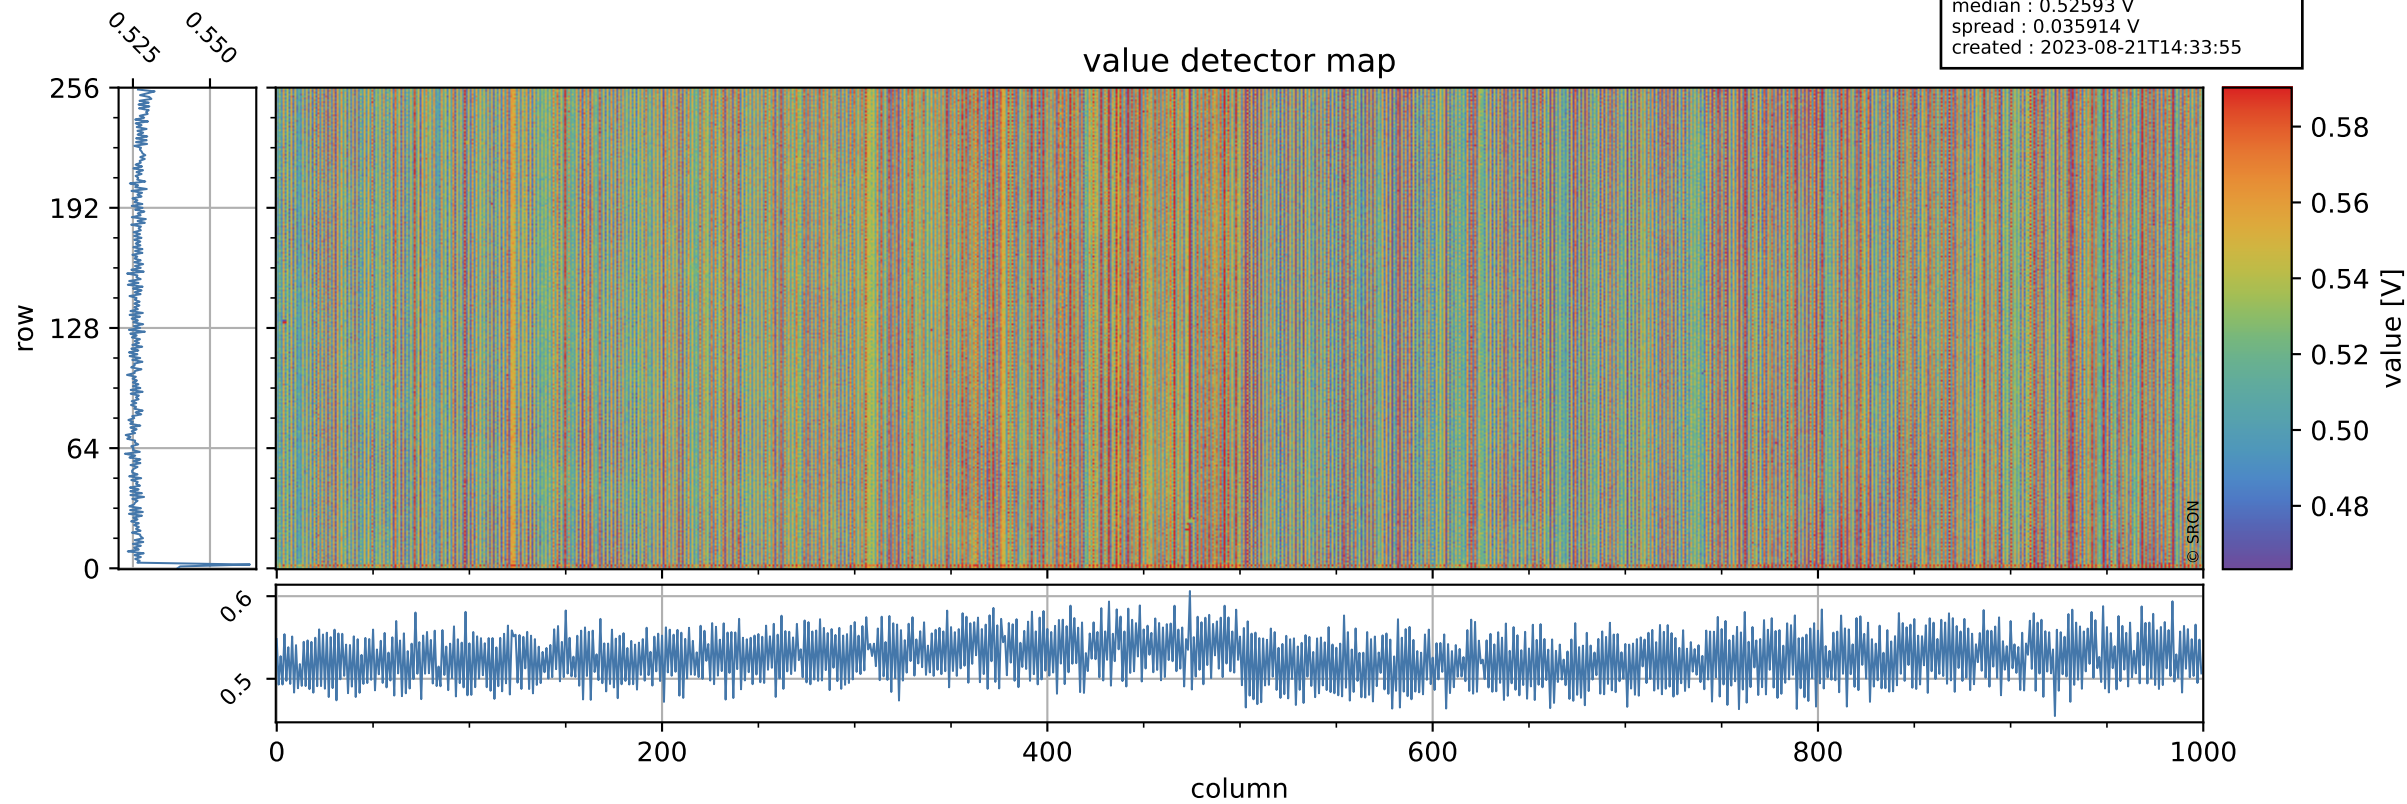

Tropomi SWIR offset (official)

orbits : 19 in [10867, 10912]
coverage : 2019-11-18 / 2019-11-21
median : 0.52593 V
spread : 0.035914 V
created : 2023-08-21T14:33:55

value detector map

Tropomi SWIR offset (official)

orbits : 19 in [10867, 10912]
coverage : 2019-11-18 / 2019-11-21
median : 28.209 μV
spread : 14.336 μV
created : 2023-08-21T14:33:55

Tropomi SWIR offset (official)

orbits : 19 in [10867, 10912]
coverage : 2019-11-18 / 2019-11-21
median : -0.097717 mV
spread : 0.35442 mV
created : 2023-08-21T14:33:55

value compared with SWIR offset CKD

Tropomi SWIR offset (official) ground-tracks of Sentinel-5P

orbits : 19 in [10867, 10912]
coverage : 2019-11-18 / 2019-11-21
created : 2023-08-21T14:33:56

Tropomi SWIR offset (official)

orbits : [2827, 10912]
coverage : 2018-04-30 / 2019-11-21
created : 2023-08-21T14:33:56

trend of detector median & temperatures