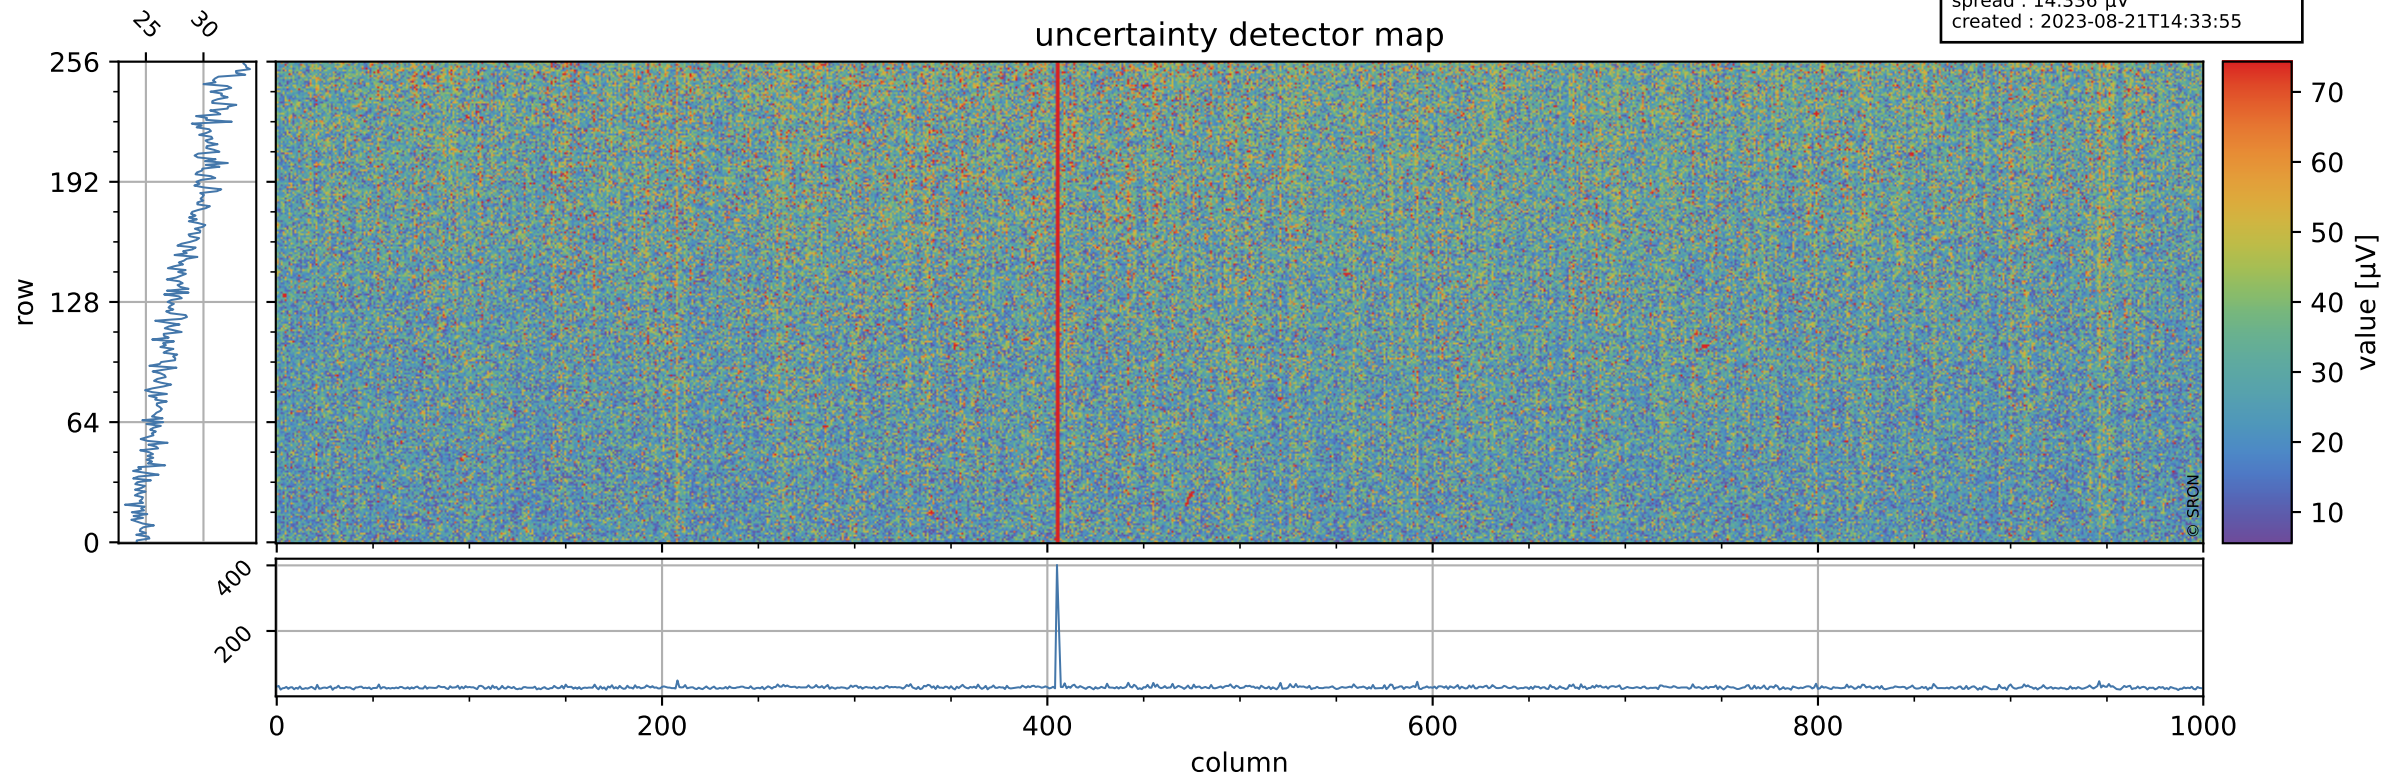

Tropomi SWIR offset (official)

orbits : 19 in [10867, 10912]
coverage : 2019-11-18 / 2019-11-21
median : 0.52593 V
spread : 0.035914 V
created : 2023-08-21T14:33:55

value detector map

Tropomi SWIR offset (official)

orbits : 19 in [10867, 10912]
coverage : 2019-11-18 / 2019-11-21
median : 28.209 μV
spread : 14.336 μV
created : 2023-08-21T14:33:55

Tropomi SWIR offset (official)

orbits : 19 in [10867, 10912]
coverage : 2019-11-18 / 2019-11-21
median : -0.097717 mV
spread : 0.35442 mV
created : 2023-08-21T14:33:55

value compared with SWIR offset CKD

Tropomi SWIR offset (official) ground-tracks of Sentinel-5P

orbits : 19 in [10867, 10912]
coverage : 2019-11-18 / 2019-11-21
created : 2023-08-21T14:33:56

Tropomi SWIR offset (official)

orbits : [2827, 10912]
coverage : 2018-04-30 / 2019-11-21
created : 2023-08-21T14:33:56

trend of detector median & temperatures