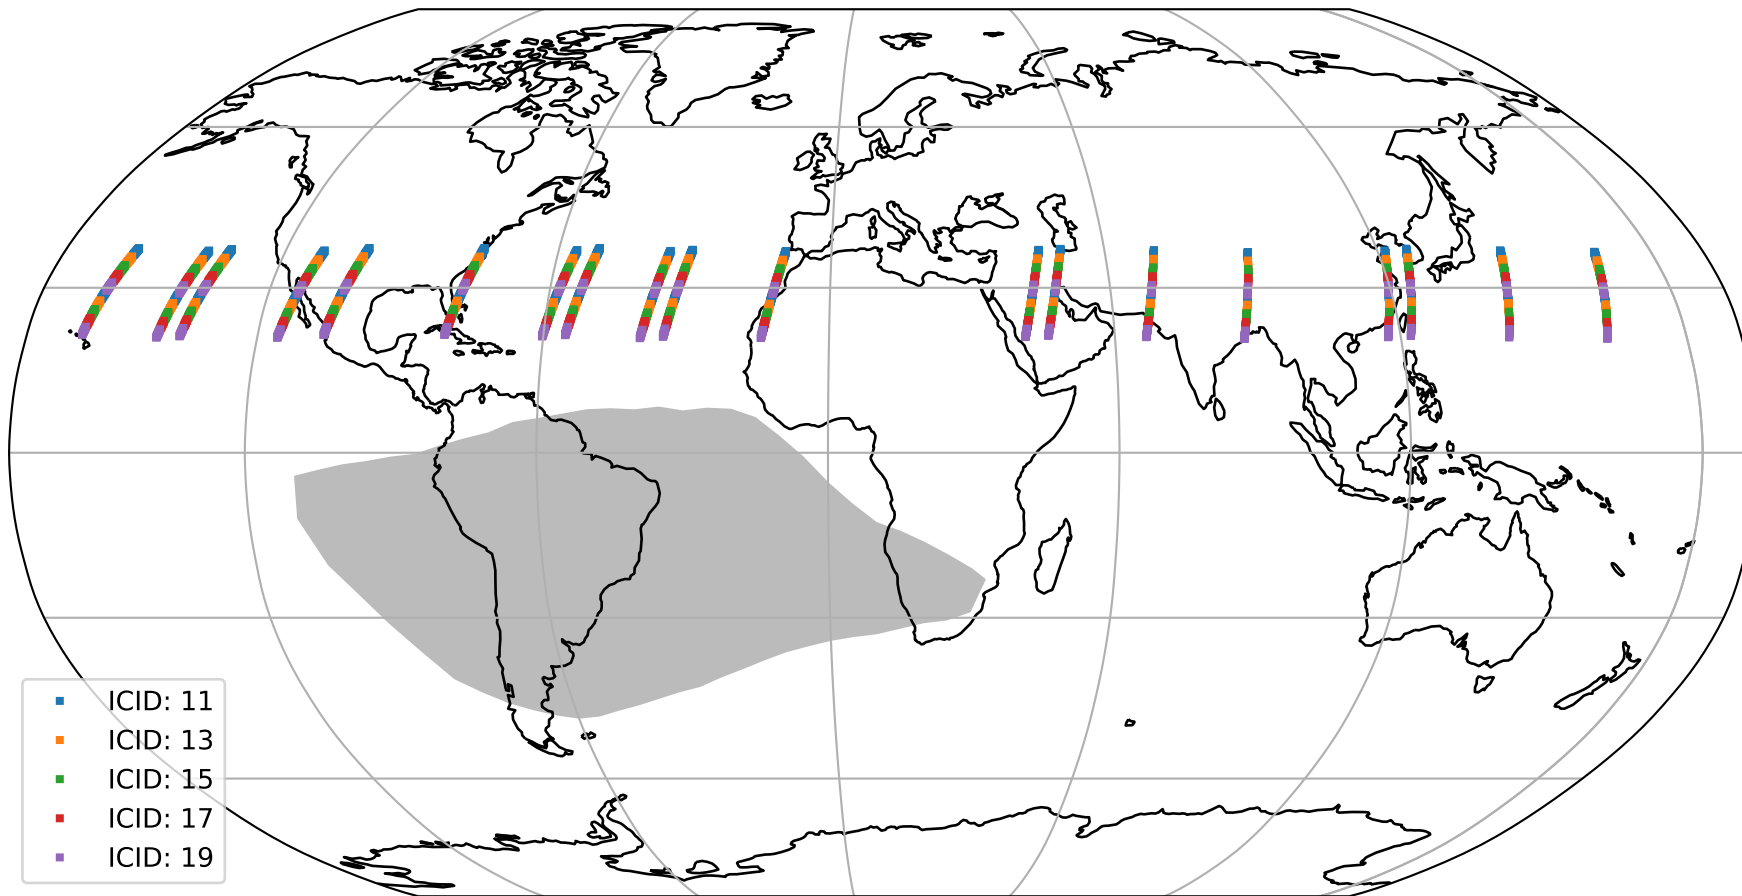

Tropomi SWIR offset (official)

orbits : 19 in [10867, 10912]
coverage : 2019-11-18 / 2019-11-21
median : 0.52593 V
spread : 0.035914 V
created : 2023-08-21T14:33:55

value detector map

Tropomi SWIR offset (official)

orbits : 19 in [10867, 10912]
coverage : 2019-11-18 / 2019-11-21
median : 28.209 μV
spread : 14.336 μV
created : 2023-08-21T14:33:55

Tropomi SWIR offset (official)

orbits : 19 in [10867, 10912]
coverage : 2019-11-18 / 2019-11-21
median : -0.097717 mV
spread : 0.35442 mV
created : 2023-08-21T14:33:55

value compared with SWIR offset CKD

Tropomi SWIR offset (official) ground-tracks of Sentinel-5P

orbits : 19 in [10867, 10912]
coverage : 2019-11-18 / 2019-11-21
created : 2023-08-21T14:33:56

Tropomi SWIR offset (official)

orbits : [2827, 10912]
coverage : 2018-04-30 / 2019-11-21
created : 2023-08-21T14:33:56

trend of detector median & temperatures