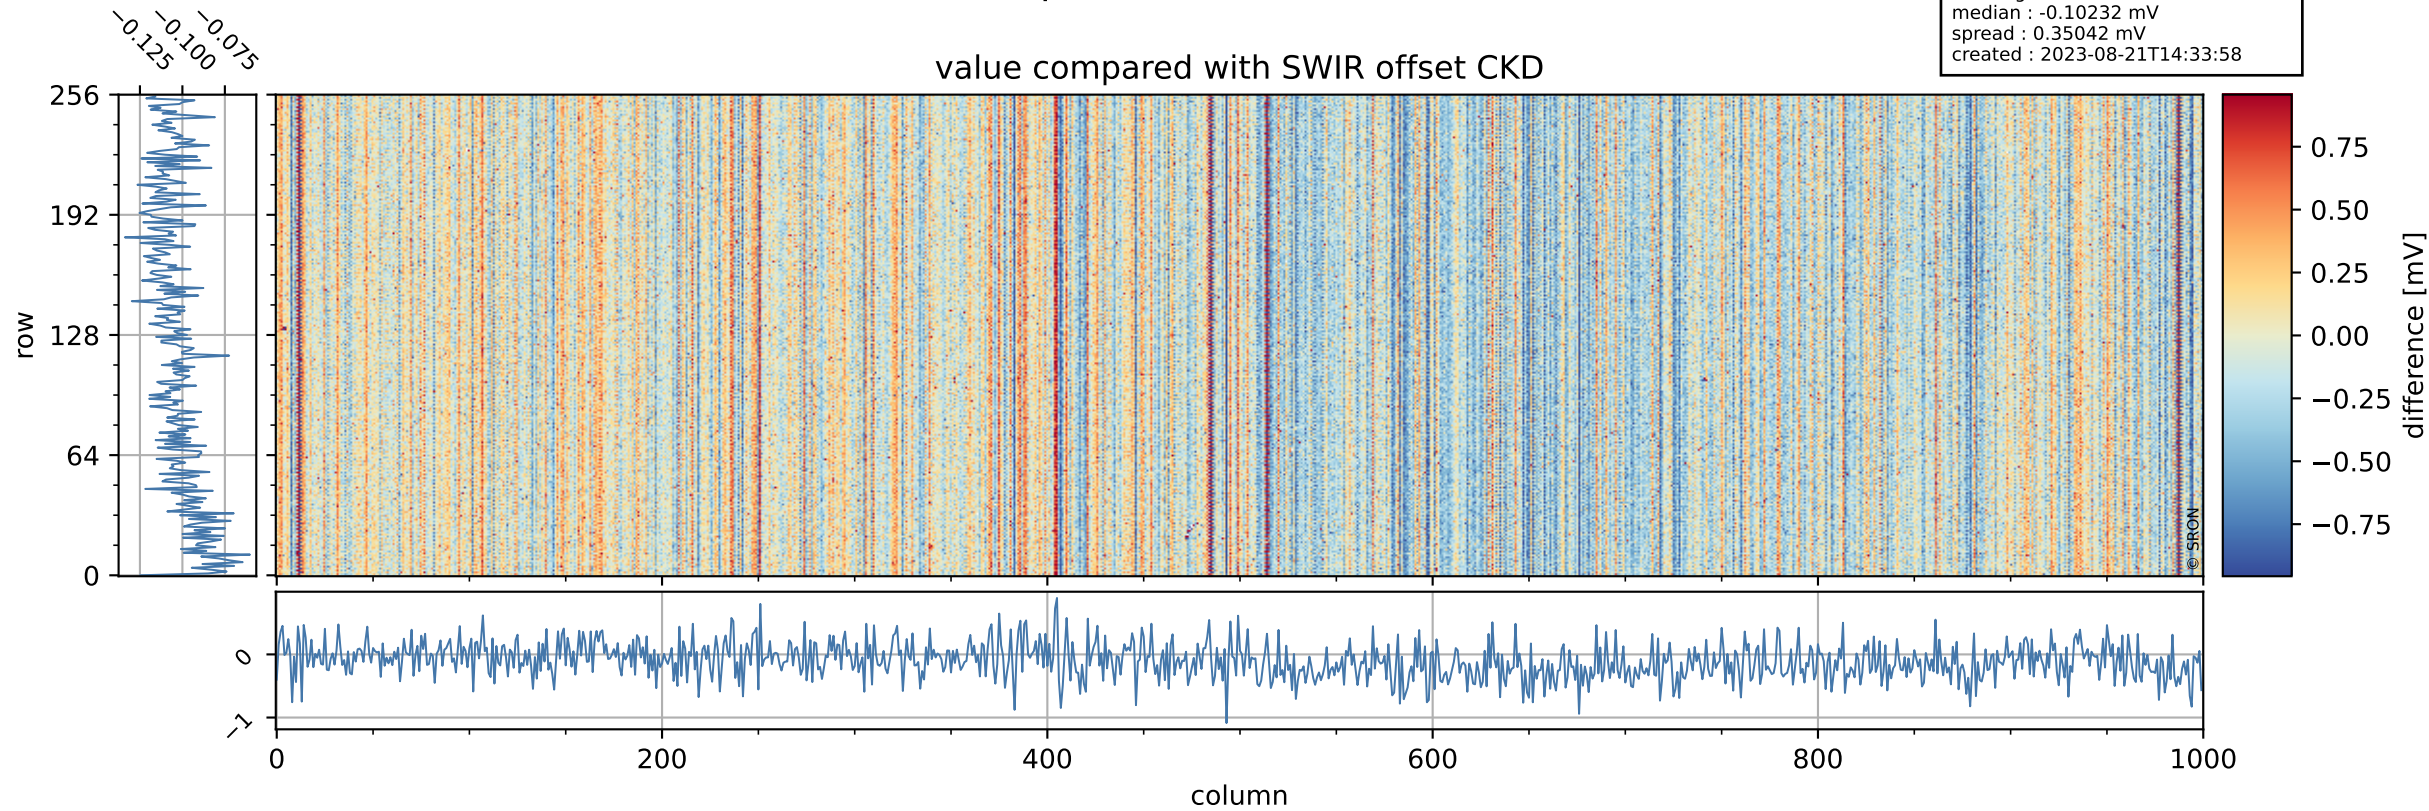

Tropomi SWIR offset (official)

orbits : 20 in [10882, 10927]
coverage : 2019-11-19 / 2019-11-22
median : 0.52592 V
spread : 0.035912 V
created : 2023-08-21T14:33:58

value detector map

Tropomi SWIR offset (official)

orbits : 20 in [10882, 10927]
coverage : 2019-11-19 / 2019-11-22
median : 27.558 μV
spread : 14.069 μV
created : 2023-08-21T14:33:58

Tropomi SWIR offset (official)

orbits : 20 in [10882, 10927]
coverage : 2019-11-19 / 2019-11-22
median : -0.10232 mV
spread : 0.35042 mV
created : 2023-08-21T14:33:58

value compared with SWIR offset CKD

Tropomi SWIR offset (official) ground-tracks of Sentinel-5P

orbits : 20 in [10882, 10927]
coverage : 2019-11-19 / 2019-11-22
created : 2023-08-21T14:33:59

Tropomi SWIR offset (official)

orbits : [2827, 10927]
coverage : 2018-04-30 / 2019-11-22
created : 2023-08-21T14:34:00

trend of detector median & temperatures