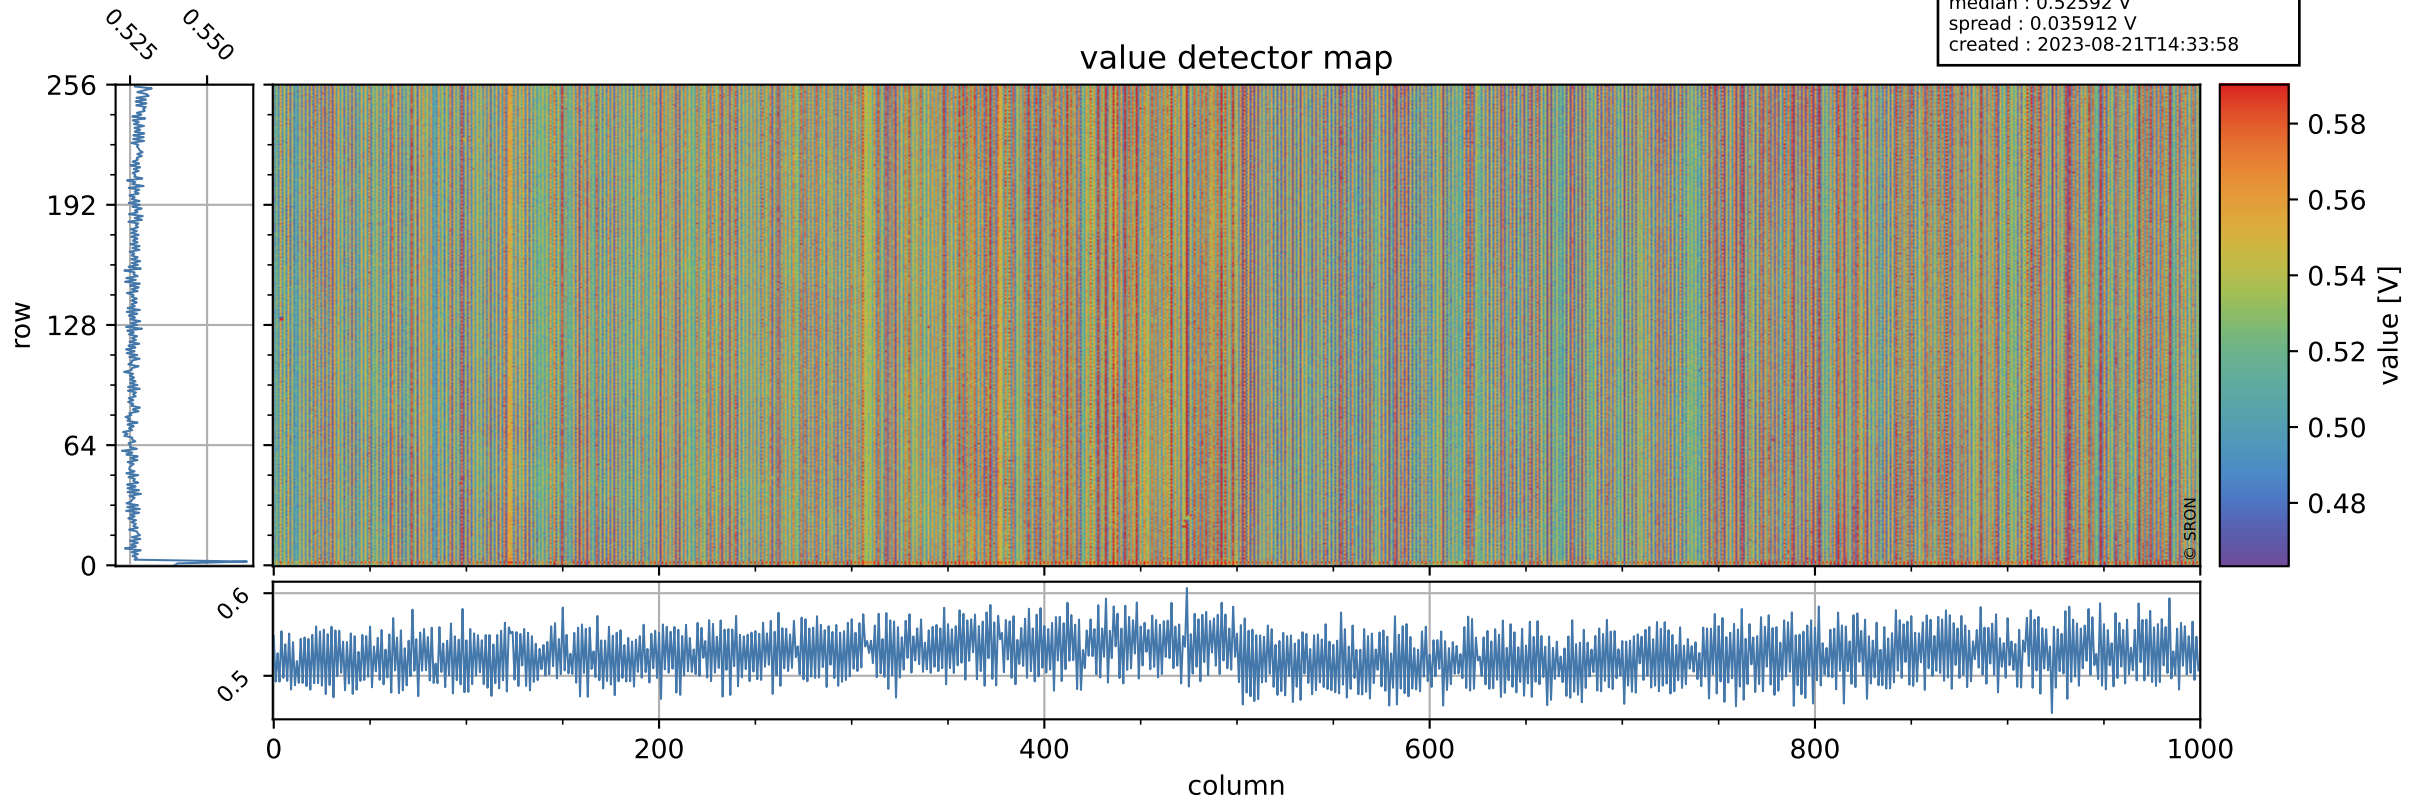

Tropomi SWIR offset (official)

orbits : 20 in [10882, 10927]
coverage : 2019-11-19 / 2019-11-22
median : 0.52592 V
spread : 0.035912 V
created : 2023-08-21T14:33:58

value detector map

Tropomi SWIR offset (official)

orbits : 20 in [10882, 10927]
coverage : 2019-11-19 / 2019-11-22
median : 27.558 μV
spread : 14.069 μV
created : 2023-08-21T14:33:58

Tropomi SWIR offset (official)

orbits : 20 in [10882, 10927]
coverage : 2019-11-19 / 2019-11-22
median : -0.10232 mV
spread : 0.35042 mV
created : 2023-08-21T14:33:58

value compared with SWIR offset CKD

Tropomi SWIR offset (official) ground-tracks of Sentinel-5P

orbits : 20 in [10882, 10927]
coverage : 2019-11-19 / 2019-11-22
created : 2023-08-21T14:33:59

Tropomi SWIR offset (official)

orbits : [2827, 10927]
coverage : 2018-04-30 / 2019-11-22
created : 2023-08-21T14:34:00

trend of detector median & temperatures