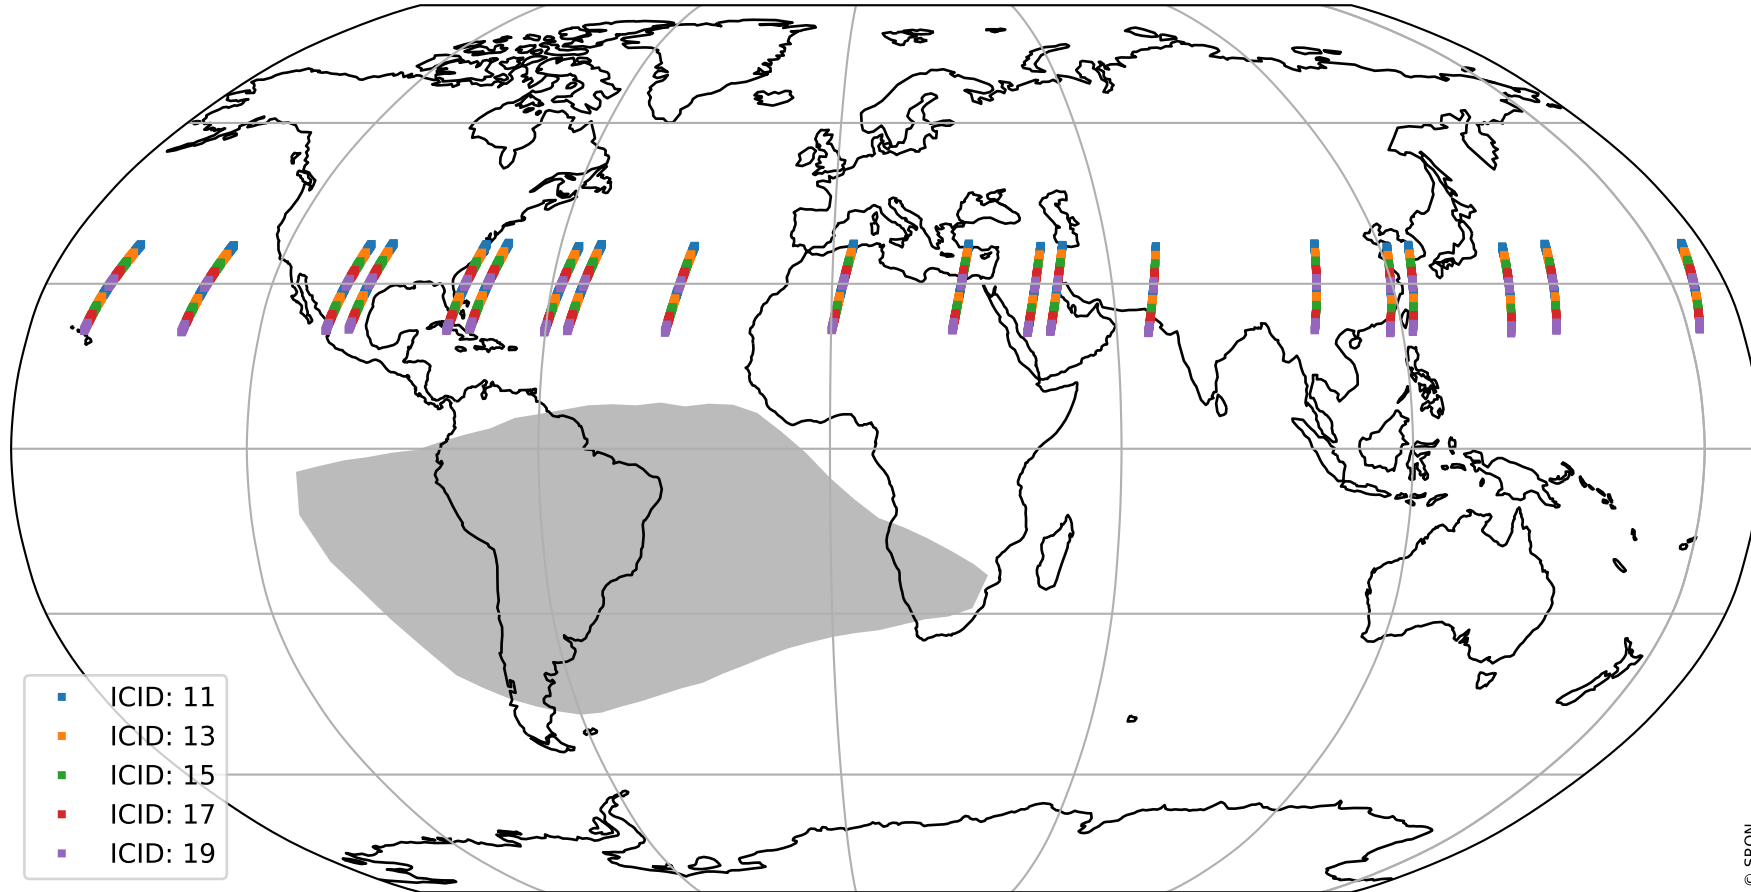

Tropomi SWIR offset (official)

orbits : 20 in [10882, 10927]
coverage : 2019-11-19 / 2019-11-22
median : 0.52592 V
spread : 0.035912 V
created : 2023-08-21T14:33:58

value detector map

Tropomi SWIR offset (official)

orbits : 20 in [10882, 10927]
coverage : 2019-11-19 / 2019-11-22
median : 27.558 μV
spread : 14.069 μV
created : 2023-08-21T14:33:58

Tropomi SWIR offset (official)

orbits : 20 in [10882, 10927]
coverage : 2019-11-19 / 2019-11-22
median : -0.10232 mV
spread : 0.35042 mV
created : 2023-08-21T14:33:58

value compared with SWIR offset CKD

Tropomi SWIR offset (official) ground-tracks of Sentinel-5P

orbits : 20 in [10882, 10927]
coverage : 2019-11-19 / 2019-11-22
created : 2023-08-21T14:33:59

Tropomi SWIR offset (official)

orbits : [2827, 10927]
coverage : 2018-04-30 / 2019-11-22
created : 2023-08-21T14:34:00

trend of detector median & temperatures