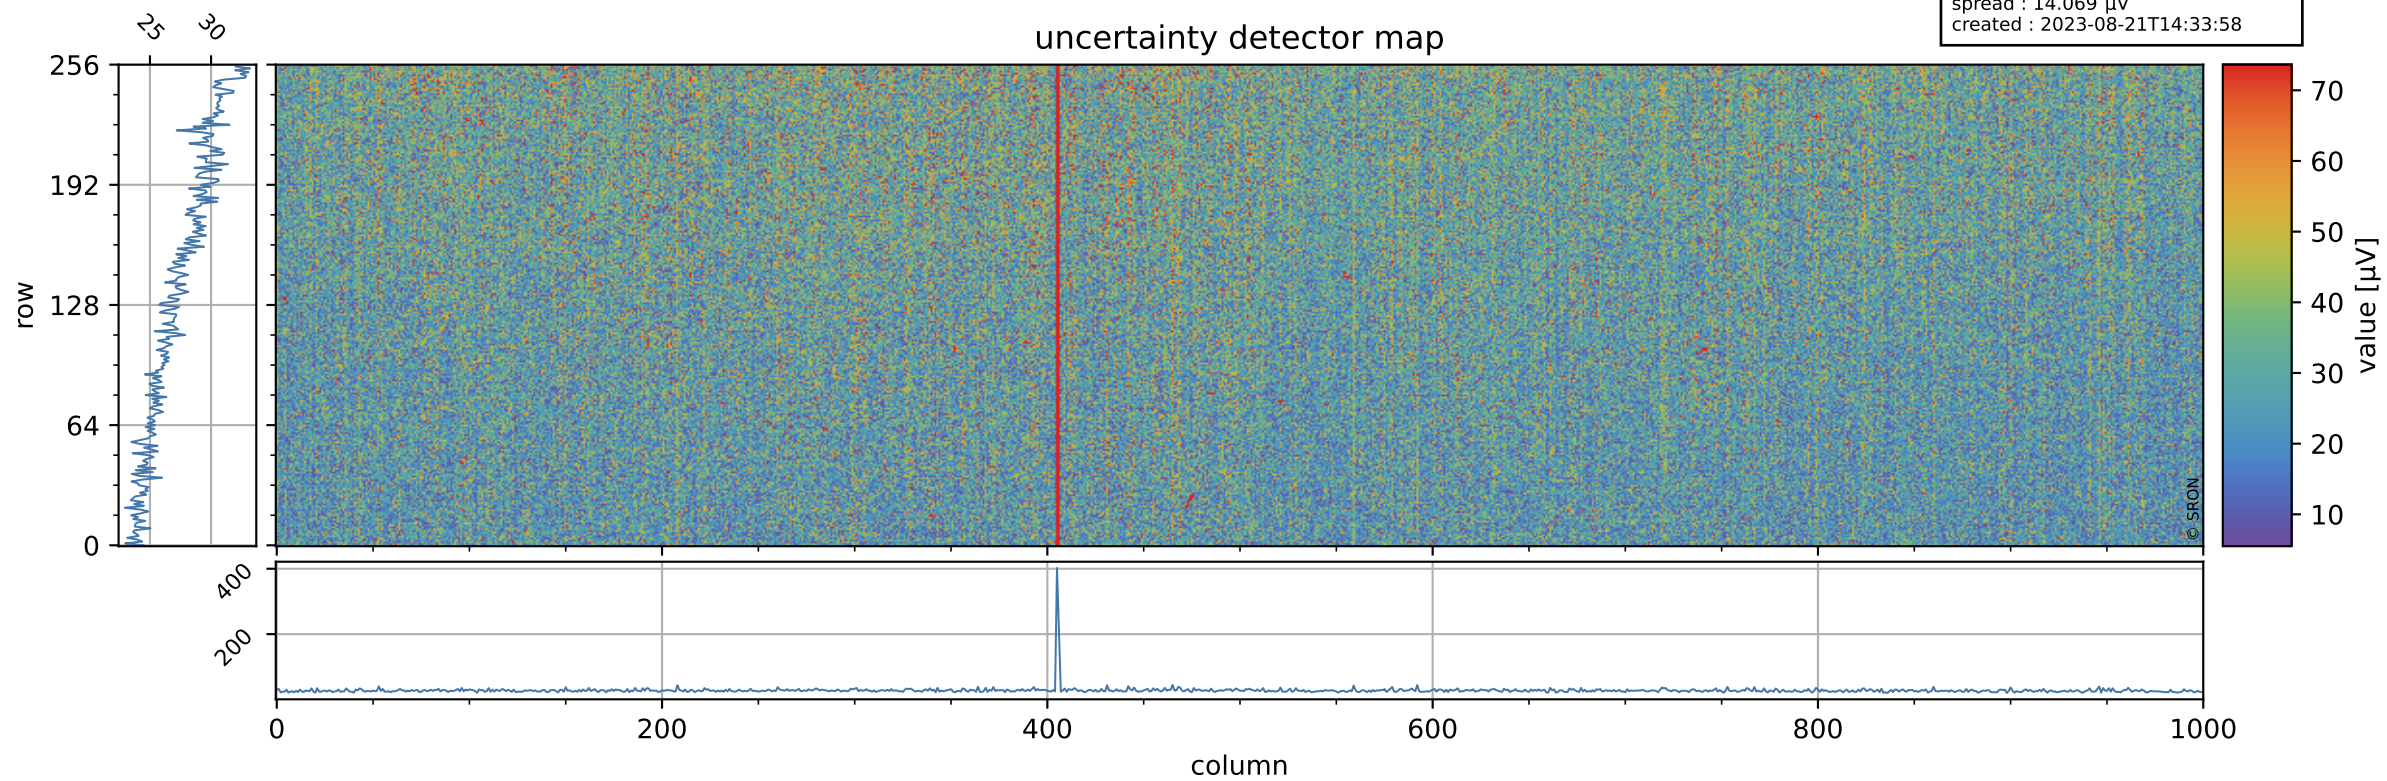

Tropomi SWIR offset (official)

orbits : 20 in [10882, 10927]
coverage : 2019-11-19 / 2019-11-22
median : 0.52592 V
spread : 0.035912 V
created : 2023-08-21T14:33:58

value detector map

Tropomi SWIR offset (official)

orbits : 20 in [10882, 10927]
coverage : 2019-11-19 / 2019-11-22
median : 27.558 μV
spread : 14.069 μV
created : 2023-08-21T14:33:58

Tropomi SWIR offset (official)

orbits : 20 in [10882, 10927]
coverage : 2019-11-19 / 2019-11-22
median : -0.10232 mV
spread : 0.35042 mV
created : 2023-08-21T14:33:58

value compared with SWIR offset CKD

Tropomi SWIR offset (official) ground-tracks of Sentinel-5P

orbits : 20 in [10882, 10927]
coverage : 2019-11-19 / 2019-11-22
created : 2023-08-21T14:33:59

Tropomi SWIR offset (official)

orbits : [2827, 10927]
coverage : 2018-04-30 / 2019-11-22
created : 2023-08-21T14:34:00

trend of detector median & temperatures