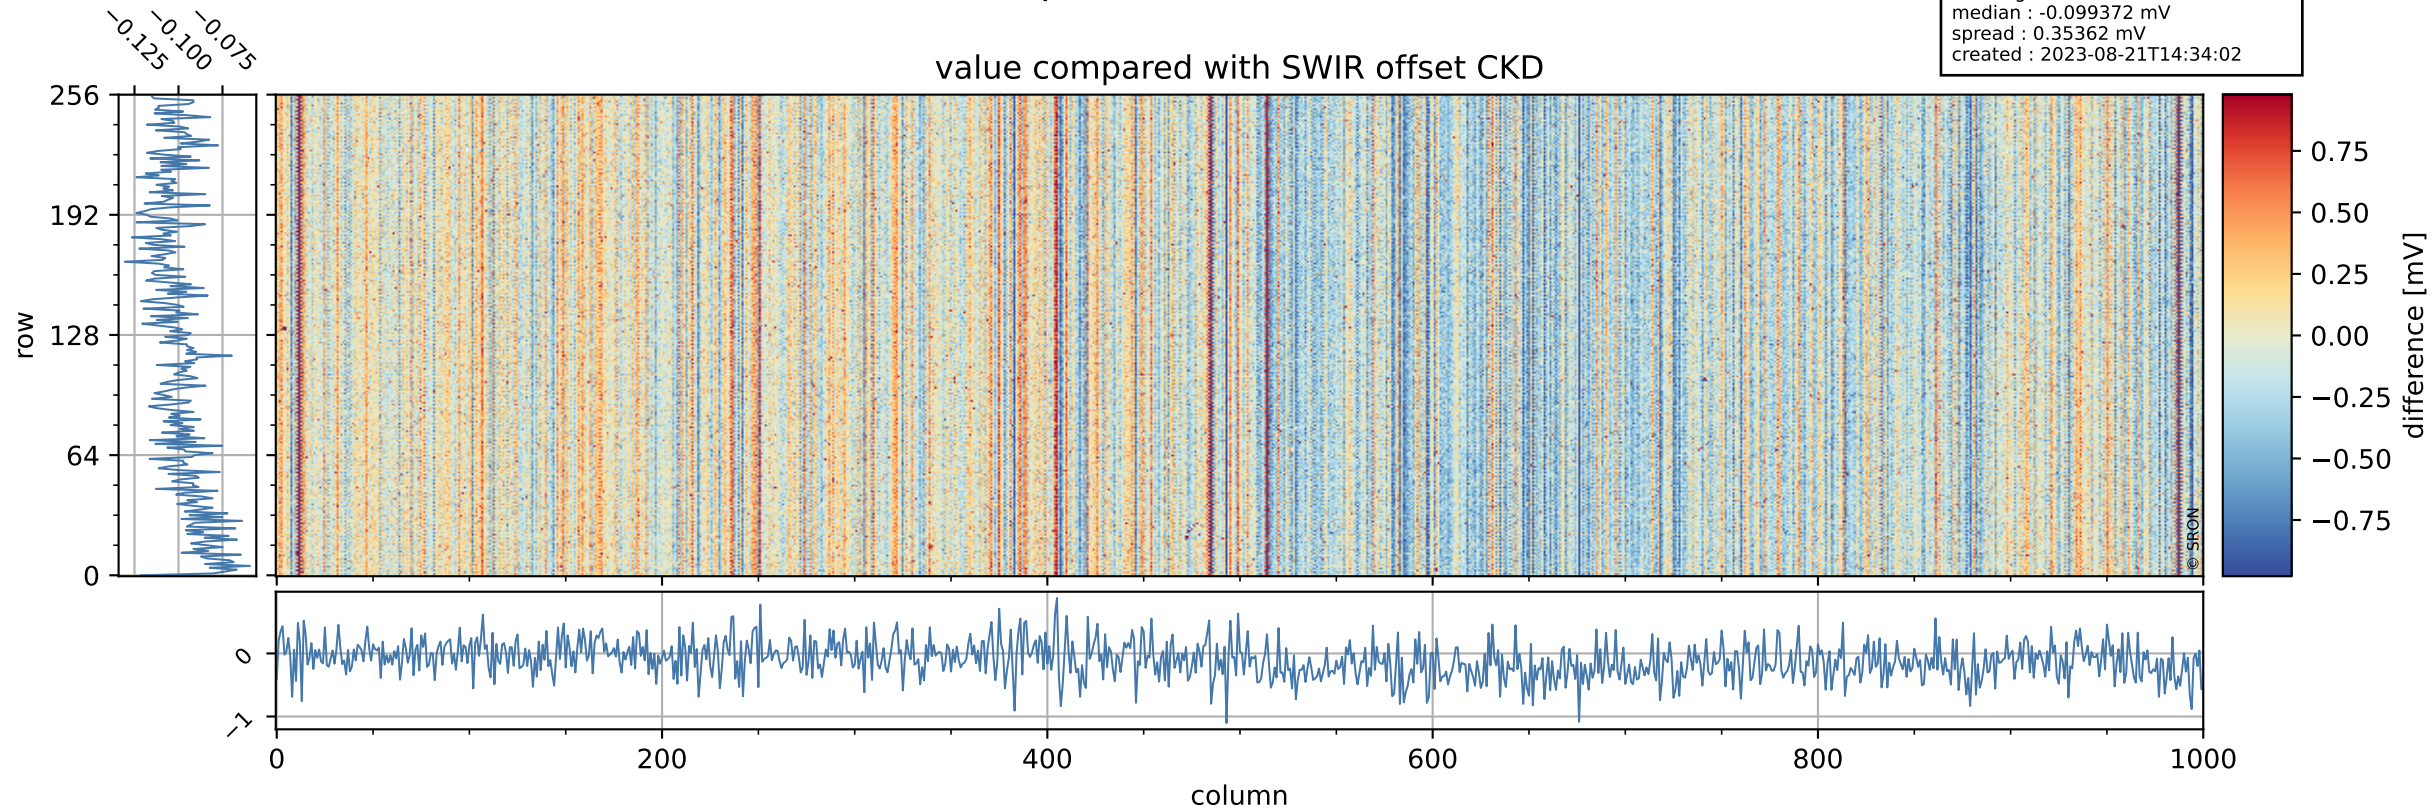

Tropomi SWIR offset (official)

orbits : 19 in [10897, 10942]
coverage : 2019-11-20 / 2019-11-23
median : 0.52592 V
spread : 0.035913 V
created : 2023-08-21T14:34:01

value detector map

Tropomi SWIR offset (official)

orbits : 19 in [10897, 10942]
coverage : 2019-11-20 / 2019-11-23
median : 27.712 μV
spread : 14.093 μV
created : 2023-08-21T14:34:01

Tropomi SWIR offset (official)

value compared with SWIR offset CKD

orbits : 19 in [10897, 10942]
coverage : 2019-11-20 / 2019-11-23
median : -0.099372 mV
spread : 0.35362 mV
created : 2023-08-21T14:34:02

Tropomi SWIR offset (official) ground-tracks of Sentinel-5P

orbits : 19 in [10897, 10942]
coverage : 2019-11-20 / 2019-11-23
created : 2023-08-21T14:34:02

Tropomi SWIR offset (official)

orbits : [2827, 10942]
coverage : 2018-04-30 / 2019-11-23
created : 2023-08-21T14:34:03

trend of detector median & temperatures