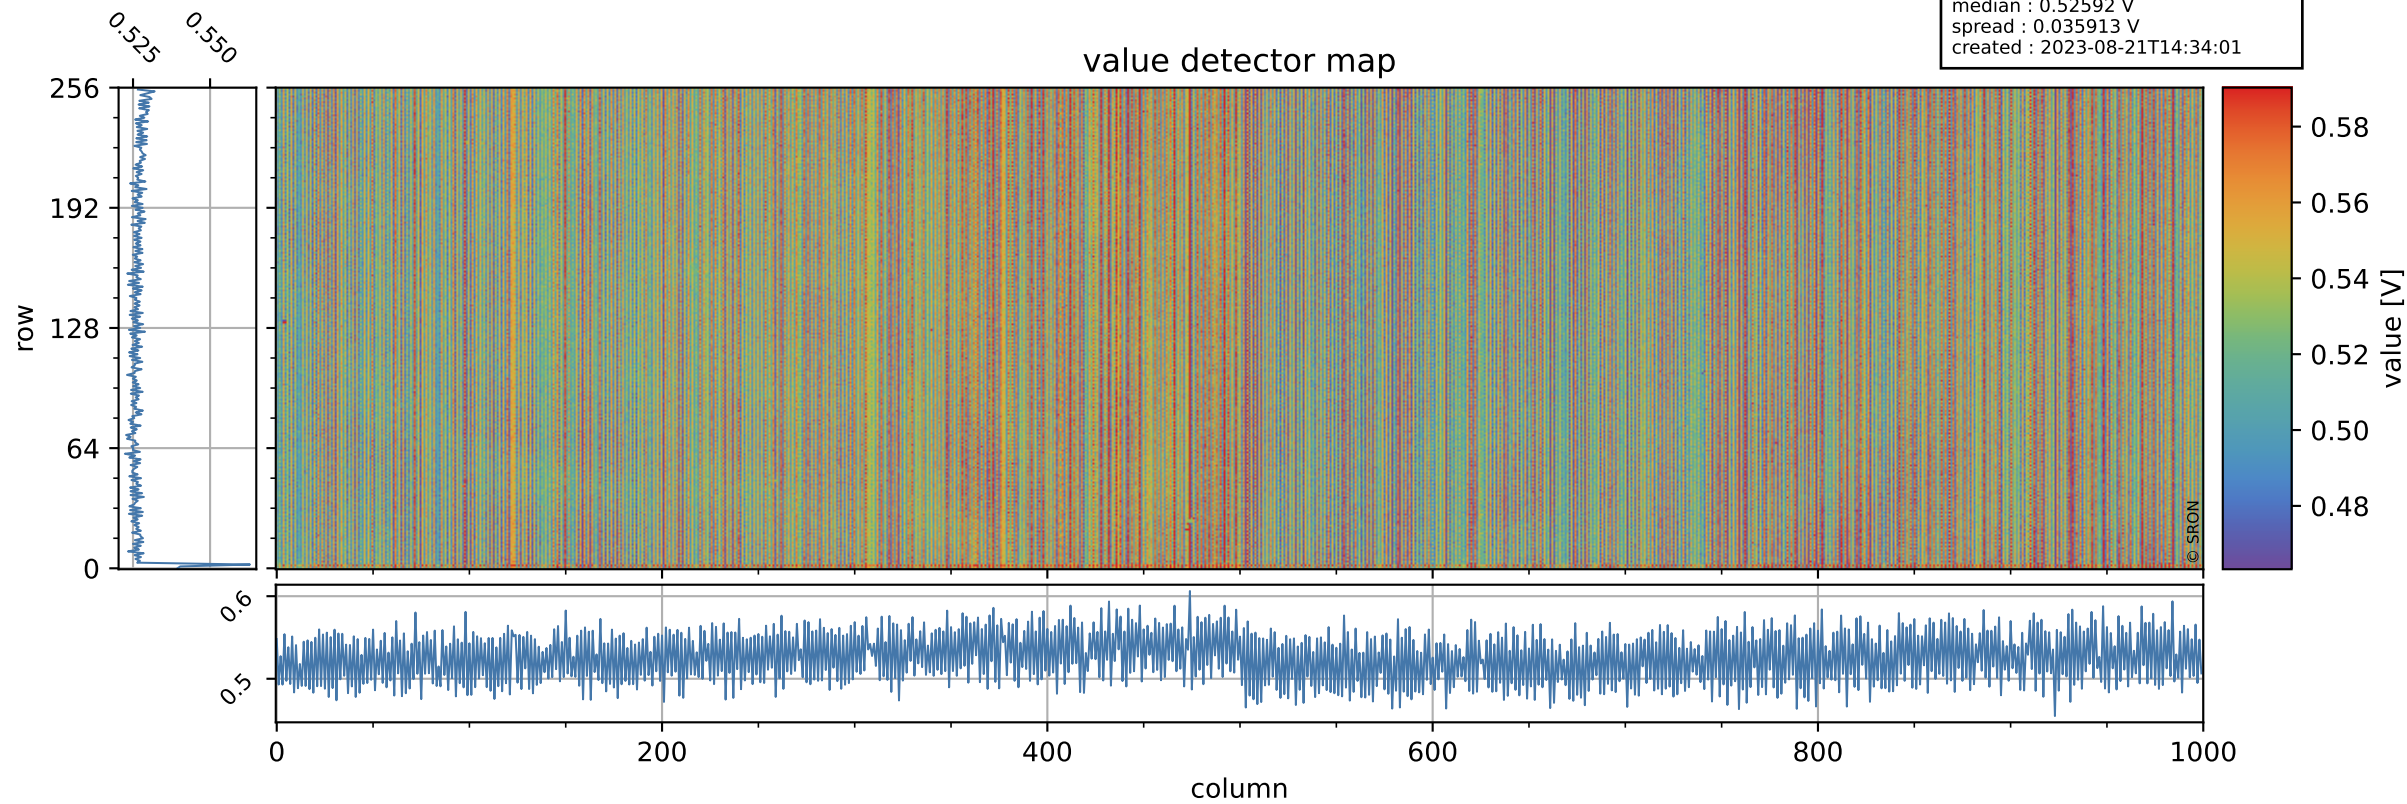

Tropomi SWIR offset (official)

orbits : 19 in [10897, 10942]
coverage : 2019-11-20 / 2019-11-23
median : 0.52592 V
spread : 0.035913 V
created : 2023-08-21T14:34:01

value detector map

Tropomi SWIR offset (official)

orbits : 19 in [10897, 10942]
coverage : 2019-11-20 / 2019-11-23
median : 27.712 μV
spread : 14.093 μV
created : 2023-08-21T14:34:01

Tropomi SWIR offset (official)

value compared with SWIR offset CKD

orbits : 19 in [10897, 10942]
coverage : 2019-11-20 / 2019-11-23
median : -0.099372 mV
spread : 0.35362 mV
created : 2023-08-21T14:34:02

Tropomi SWIR offset (official) ground-tracks of Sentinel-5P

orbits : 19 in [10897, 10942]
coverage : 2019-11-20 / 2019-11-23
created : 2023-08-21T14:34:02

Tropomi SWIR offset (official)

orbits : [2827, 10942]
coverage : 2018-04-30 / 2019-11-23
created : 2023-08-21T14:34:03

trend of detector median & temperatures