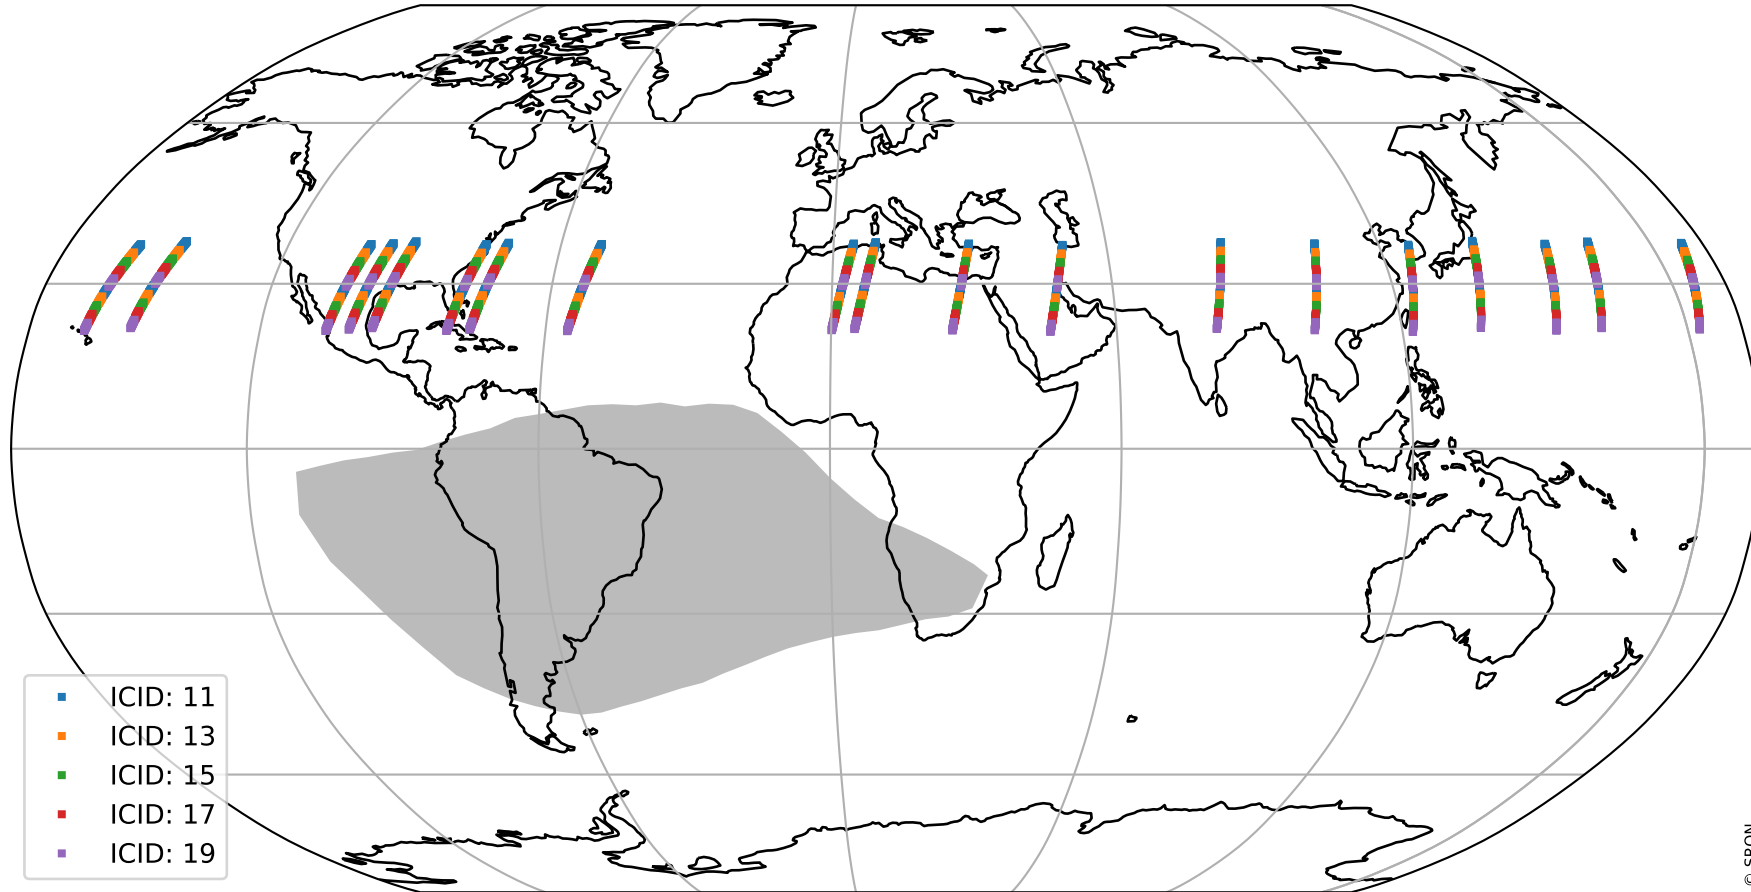

Tropomi SWIR offset (official)

orbits : 19 in [10897, 10942]
coverage : 2019-11-20 / 2019-11-23
median : 0.52592 V
spread : 0.035913 V
created : 2023-08-21T14:34:01

value detector map

Tropomi SWIR offset (official)

orbits : 19 in [10897, 10942]
coverage : 2019-11-20 / 2019-11-23
median : 27.712 μV
spread : 14.093 μV
created : 2023-08-21T14:34:01

Tropomi SWIR offset (official)

value compared with SWIR offset CKD

orbits : 19 in [10897, 10942]
coverage : 2019-11-20 / 2019-11-23
median : -0.099372 mV
spread : 0.35362 mV
created : 2023-08-21T14:34:02

Tropomi SWIR offset (official) ground-tracks of Sentinel-5P

orbits : 19 in [10897, 10942]
coverage : 2019-11-20 / 2019-11-23
created : 2023-08-21T14:34:02

Tropomi SWIR offset (official)

orbits : [2827, 10942]
coverage : 2018-04-30 / 2019-11-23
created : 2023-08-21T14:34:03

trend of detector median & temperatures