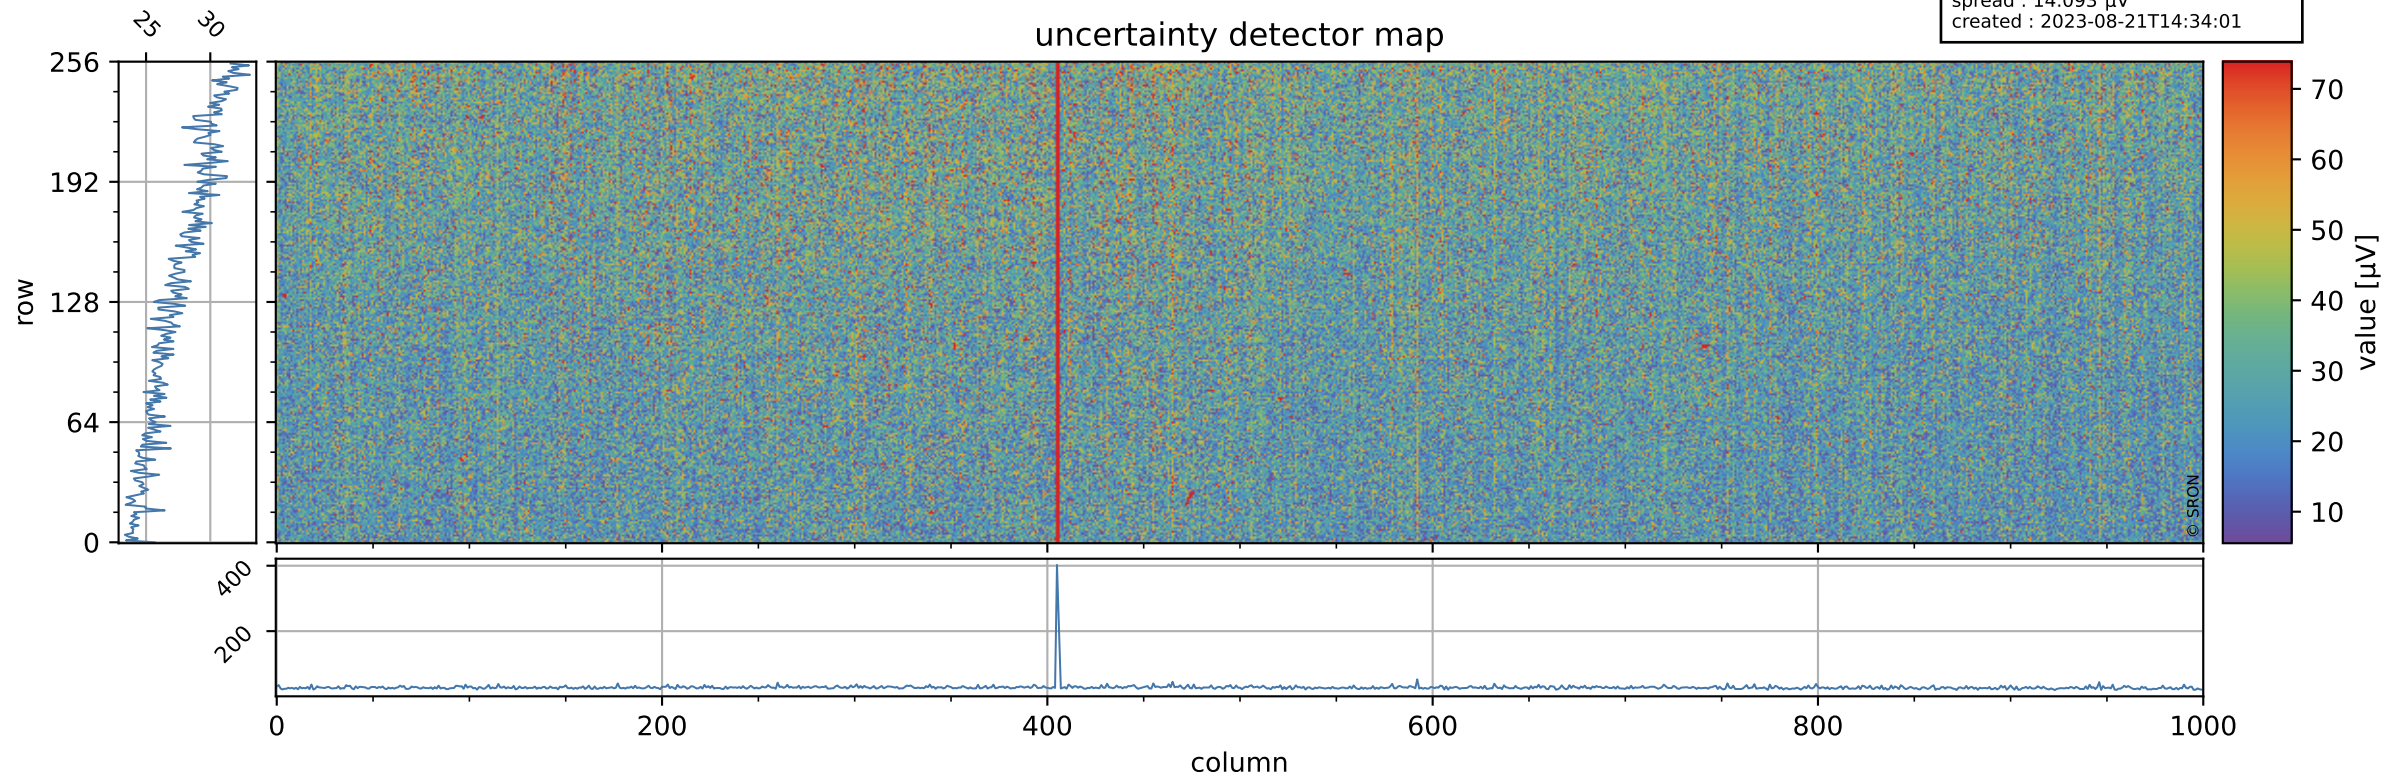

Tropomi SWIR offset (official)

orbits : 19 in [10897, 10942]
coverage : 2019-11-20 / 2019-11-23
median : 0.52592 V
spread : 0.035913 V
created : 2023-08-21T14:34:01

value detector map

Tropomi SWIR offset (official)

orbits : 19 in [10897, 10942]
coverage : 2019-11-20 / 2019-11-23
median : 27.712 μV
spread : 14.093 μV
created : 2023-08-21T14:34:01

Tropomi SWIR offset (official)

value compared with SWIR offset CKD

orbits : 19 in [10897, 10942]
coverage : 2019-11-20 / 2019-11-23
median : -0.099372 mV
spread : 0.35362 mV
created : 2023-08-21T14:34:02

Tropomi SWIR offset (official) ground-tracks of Sentinel-5P

orbits : 19 in [10897, 10942]
coverage : 2019-11-20 / 2019-11-23
created : 2023-08-21T14:34:02

Tropomi SWIR offset (official)

orbits : [2827, 10942]
coverage : 2018-04-30 / 2019-11-23
created : 2023-08-21T14:34:03

trend of detector median & temperatures