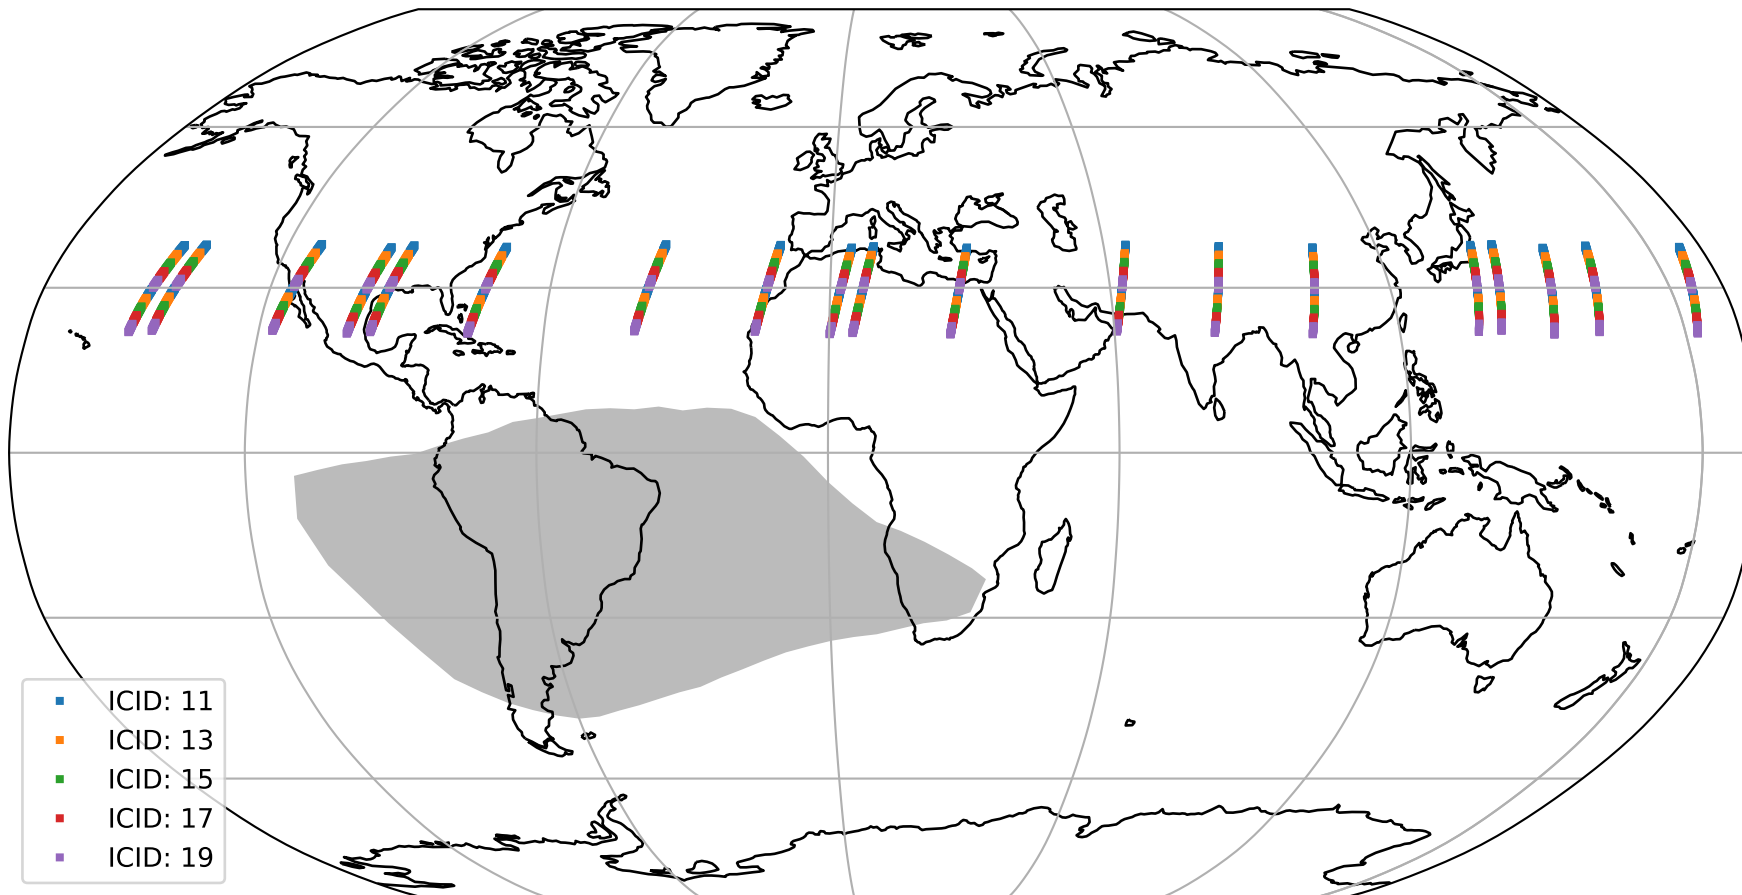

Tropomi SWIR offset (official)

orbits : 19 in [10912, 10957]
coverage : 2019-11-21 / 2019-11-24
median : 0.52593 V
spread : 0.035914 V
created : 2023-08-21T14:34:04

value detector map

Tropomi SWIR offset (official)

orbits : 19 in [10912, 10957]
coverage : 2019-11-21 / 2019-11-24
median : 27.406 μV
spread : 14.024 μV
created : 2023-08-21T14:34:05

Tropomi SWIR offset (official)

orbits : 19 in [10912, 10957]
coverage : 2019-11-21 / 2019-11-24
median : -0.092332 mV
spread : 0.35386 mV
created : 2023-08-21T14:34:05

value compared with SWIR offset CKD

Tropomi SWIR offset (official) ground-tracks of Sentinel-5P

orbits : 19 in [10912, 10957]
coverage : 2019-11-21 / 2019-11-24
created : 2023-08-21T14:34:05

Tropomi SWIR offset (official)

orbits : [2827, 10957]
coverage : 2018-04-30 / 2019-11-24
created : 2023-08-21T14:34:06

trend of detector median & temperatures