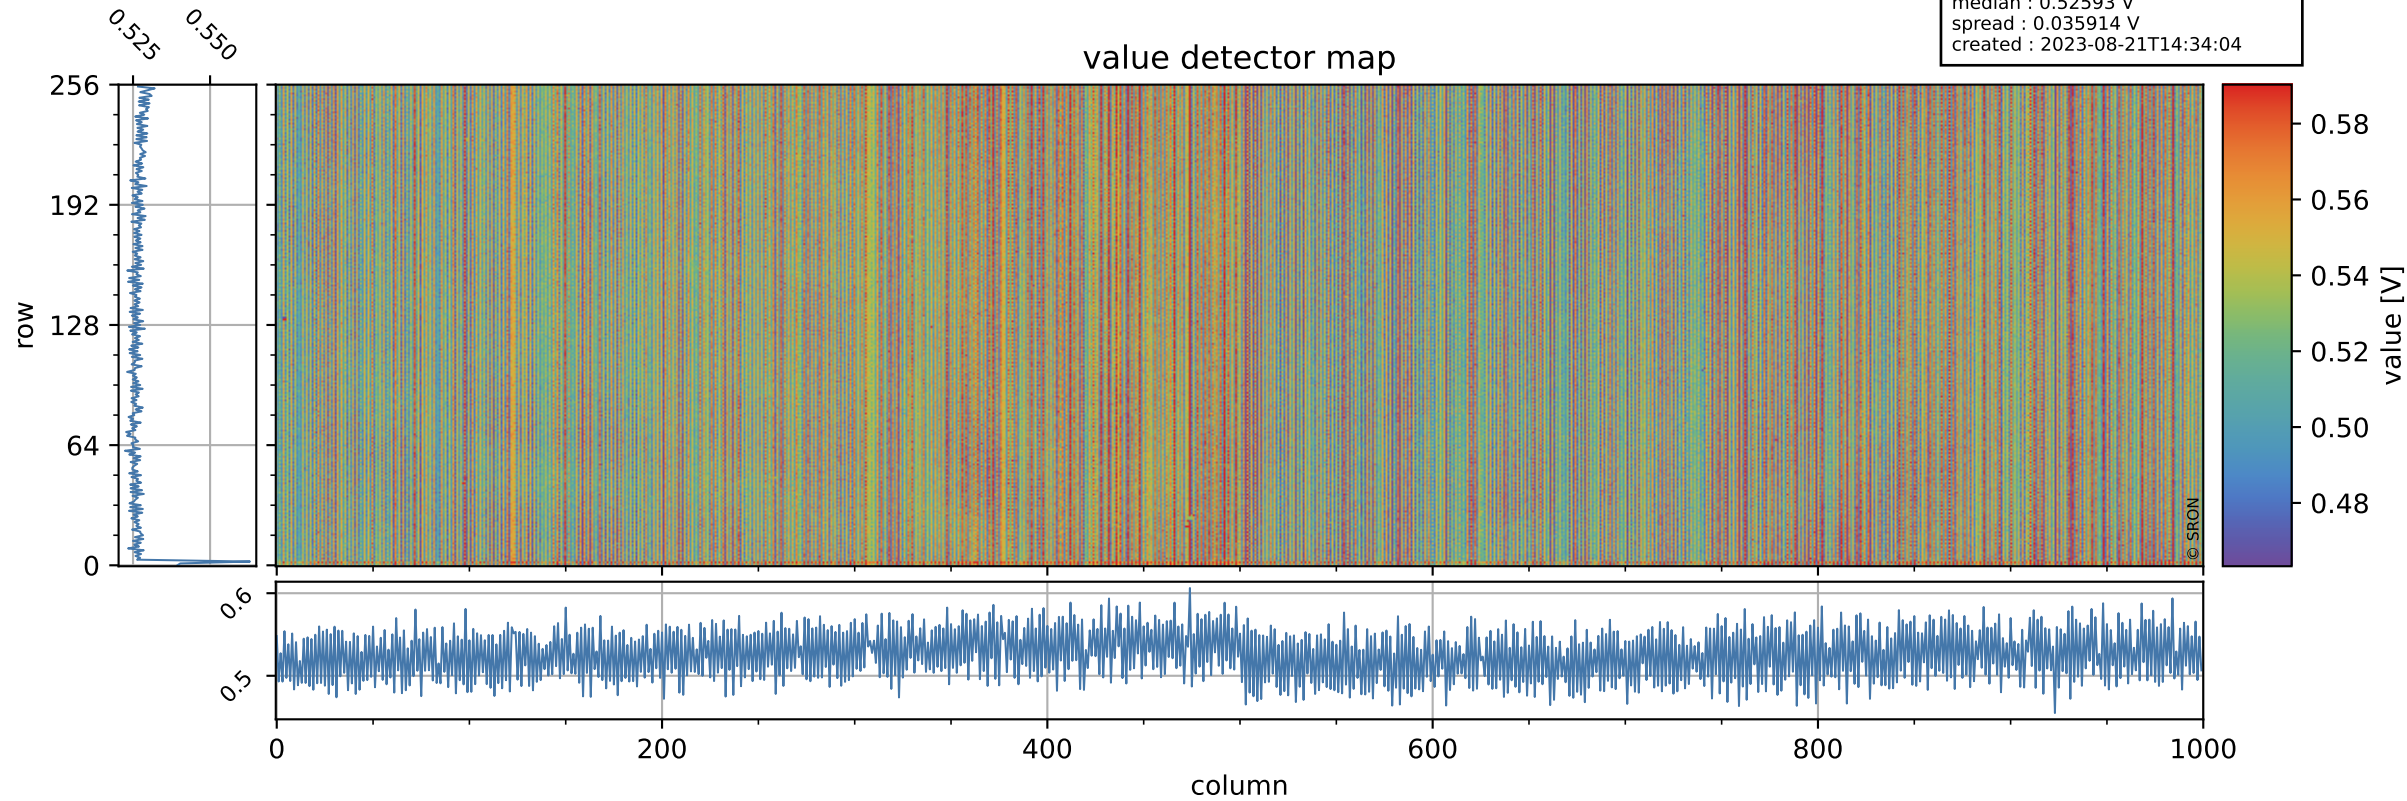

Tropomi SWIR offset (official)

orbits : 19 in [10912, 10957]
coverage : 2019-11-21 / 2019-11-24
median : 0.52593 V
spread : 0.035914 V
created : 2023-08-21T14:34:04

value detector map

Tropomi SWIR offset (official)

orbits : 19 in [10912, 10957]
coverage : 2019-11-21 / 2019-11-24
median : 27.406 μV
spread : 14.024 μV
created : 2023-08-21T14:34:05

Tropomi SWIR offset (official)

orbits : 19 in [10912, 10957]
coverage : 2019-11-21 / 2019-11-24
median : -0.092332 mV
spread : 0.35386 mV
created : 2023-08-21T14:34:05

value compared with SWIR offset CKD

Tropomi SWIR offset (official) ground-tracks of Sentinel-5P

orbits : 19 in [10912, 10957]
coverage : 2019-11-21 / 2019-11-24
created : 2023-08-21T14:34:05

Tropomi SWIR offset (official)

orbits : [2827, 10957]
coverage : 2018-04-30 / 2019-11-24
created : 2023-08-21T14:34:06

trend of detector median & temperatures