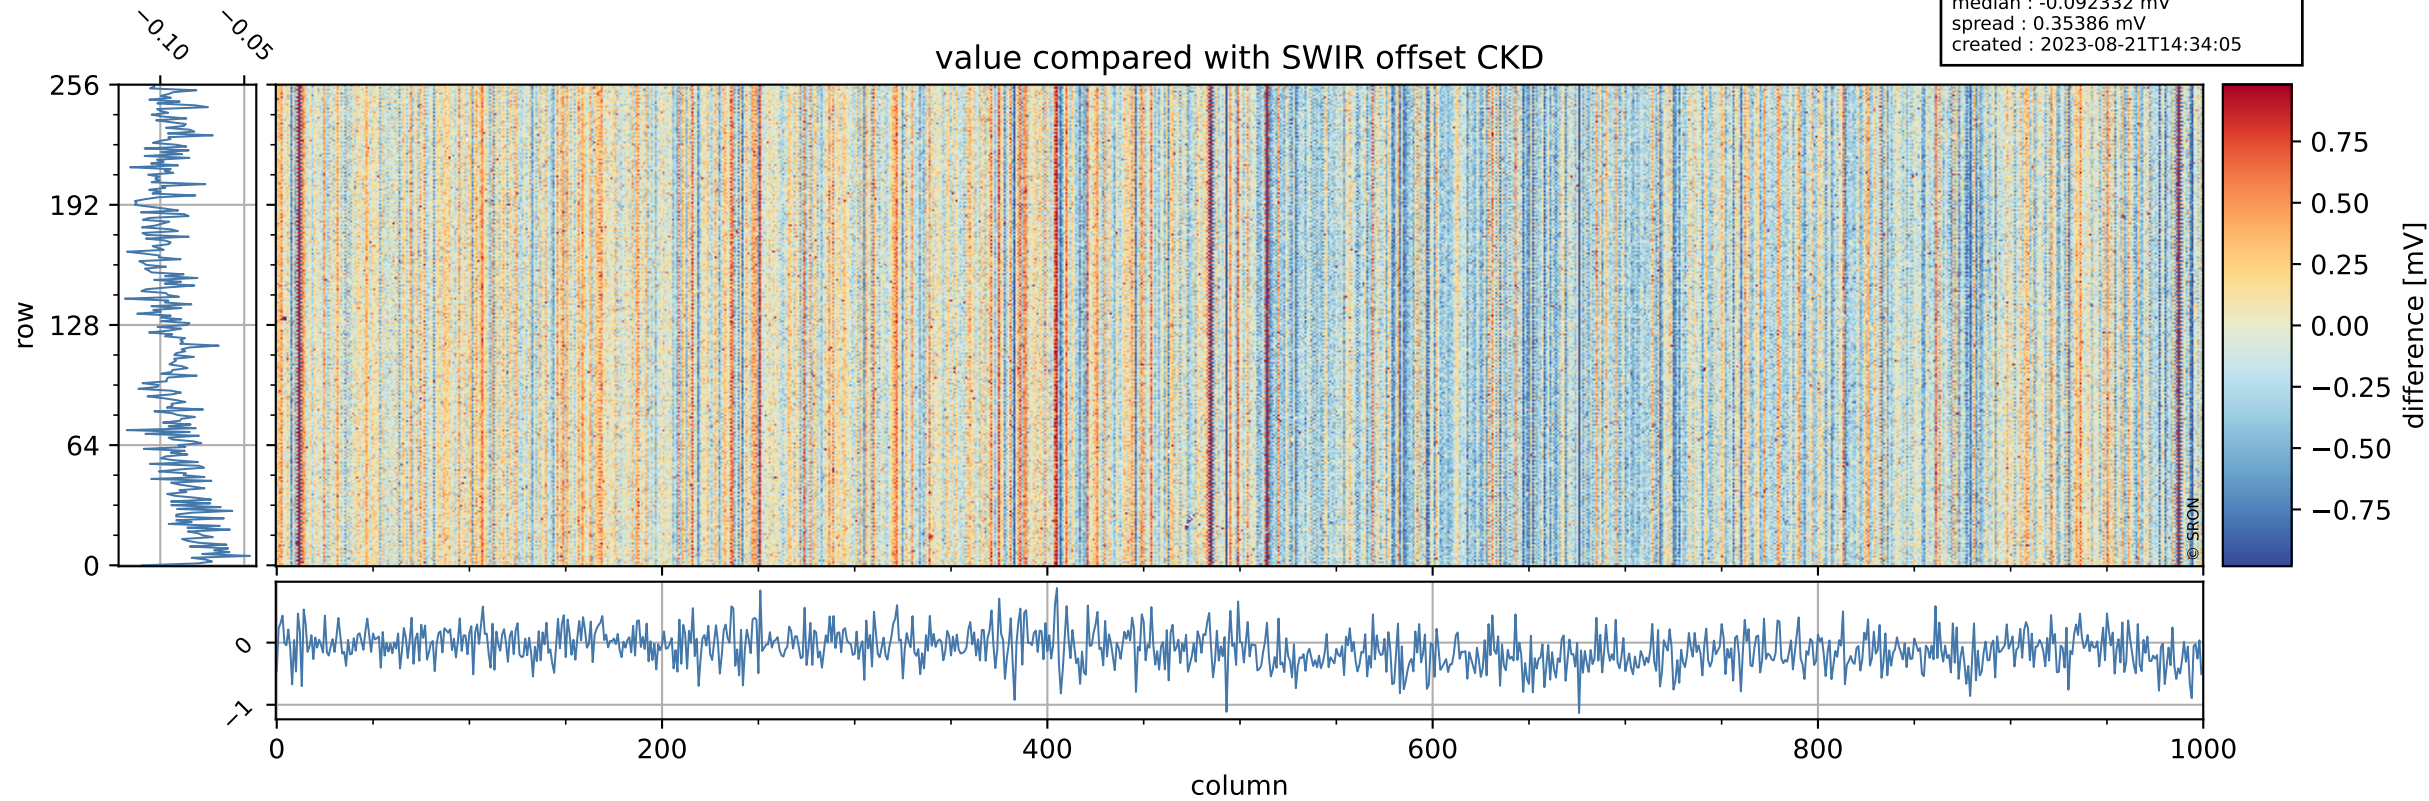

Tropomi SWIR offset (official)

orbits : 19 in [10912, 10957]
coverage : 2019-11-21 / 2019-11-24
median : 0.52593 V
spread : 0.035914 V
created : 2023-08-21T14:34:04

value detector map

Tropomi SWIR offset (official)

orbits : 19 in [10912, 10957]
coverage : 2019-11-21 / 2019-11-24
median : 27.406 μV
spread : 14.024 μV
created : 2023-08-21T14:34:05

Tropomi SWIR offset (official)

orbits : 19 in [10912, 10957]
coverage : 2019-11-21 / 2019-11-24
median : -0.092332 mV
spread : 0.35386 mV
created : 2023-08-21T14:34:05

value compared with SWIR offset CKD

Tropomi SWIR offset (official) ground-tracks of Sentinel-5P

orbits : 19 in [10912, 10957]
coverage : 2019-11-21 / 2019-11-24
created : 2023-08-21T14:34:05

Tropomi SWIR offset (official)

orbits : [2827, 10957]
coverage : 2018-04-30 / 2019-11-24
created : 2023-08-21T14:34:06

trend of detector median & temperatures