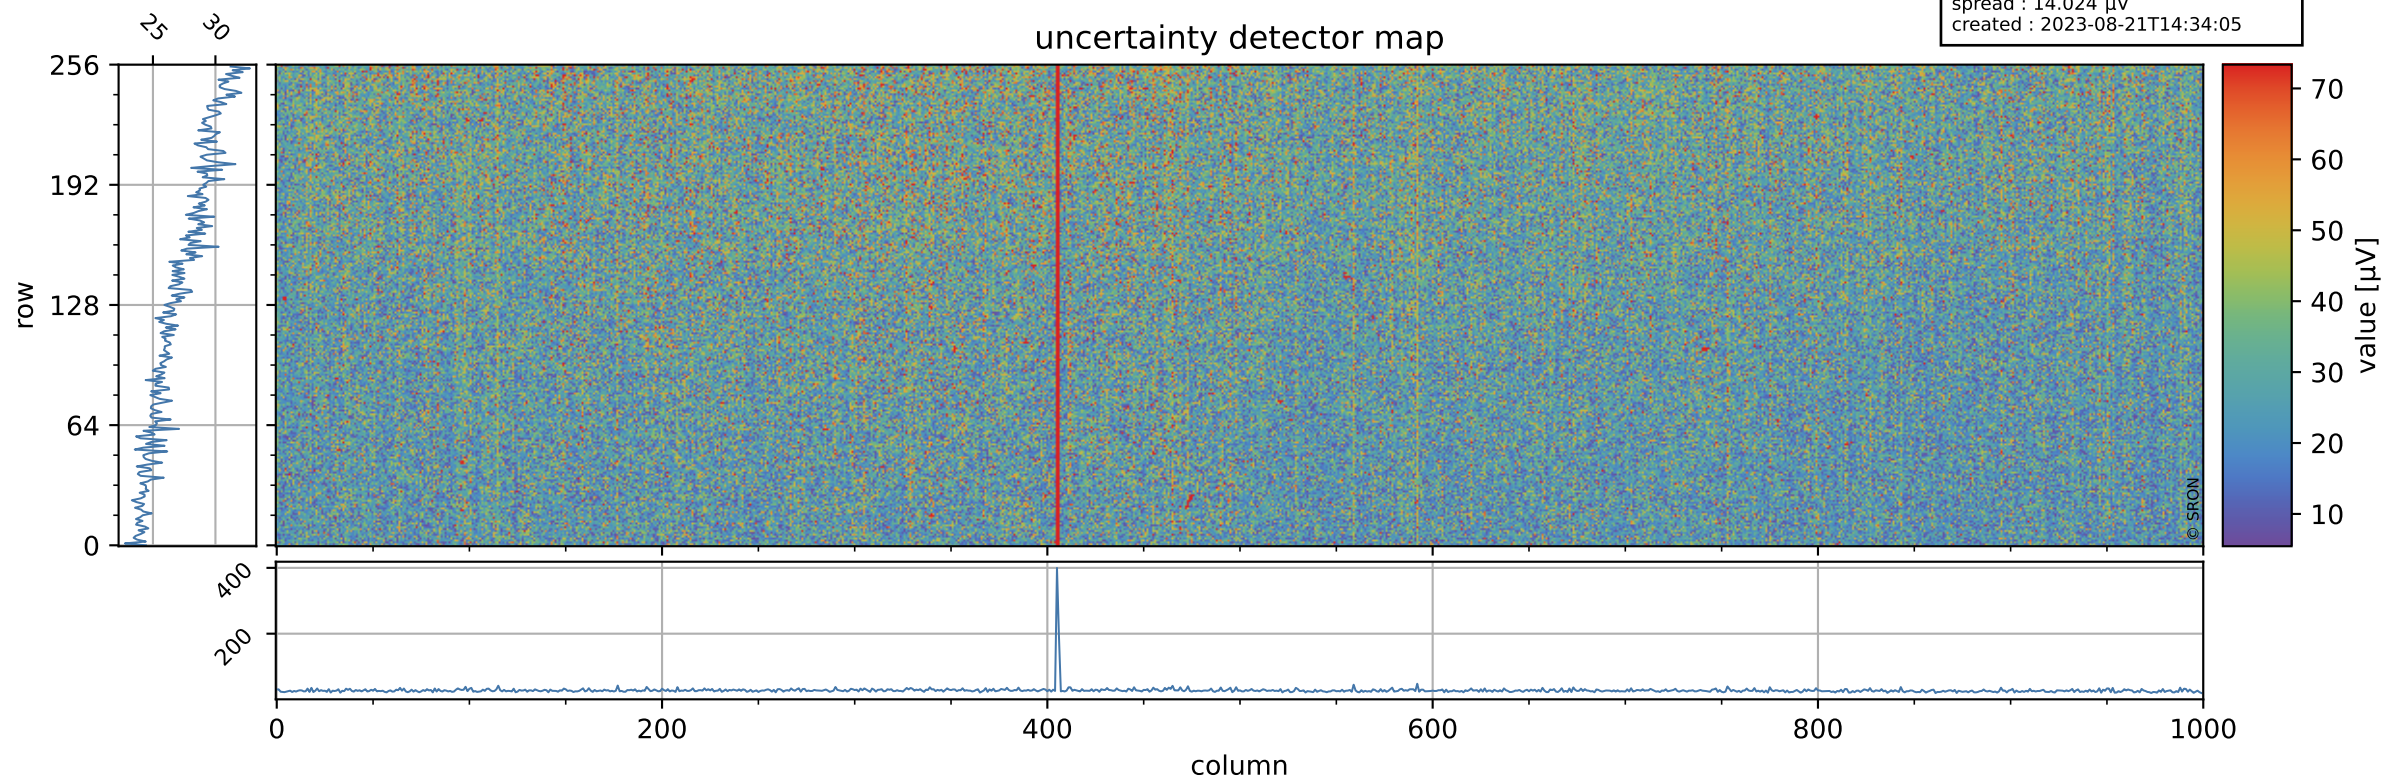

Tropomi SWIR offset (official)

orbits : 19 in [10912, 10957]
coverage : 2019-11-21 / 2019-11-24
median : 0.52593 V
spread : 0.035914 V
created : 2023-08-21T14:34:04

value detector map

Tropomi SWIR offset (official)

orbits : 19 in [10912, 10957]
coverage : 2019-11-21 / 2019-11-24
median : 27.406 μV
spread : 14.024 μV
created : 2023-08-21T14:34:05

Tropomi SWIR offset (official)

orbits : 19 in [10912, 10957]
coverage : 2019-11-21 / 2019-11-24
median : -0.092332 mV
spread : 0.35386 mV
created : 2023-08-21T14:34:05

value compared with SWIR offset CKD

Tropomi SWIR offset (official) ground-tracks of Sentinel-5P

orbits : 19 in [10912, 10957]
coverage : 2019-11-21 / 2019-11-24
created : 2023-08-21T14:34:05

Tropomi SWIR offset (official)

orbits : [2827, 10957]
coverage : 2018-04-30 / 2019-11-24
created : 2023-08-21T14:34:06

trend of detector median & temperatures