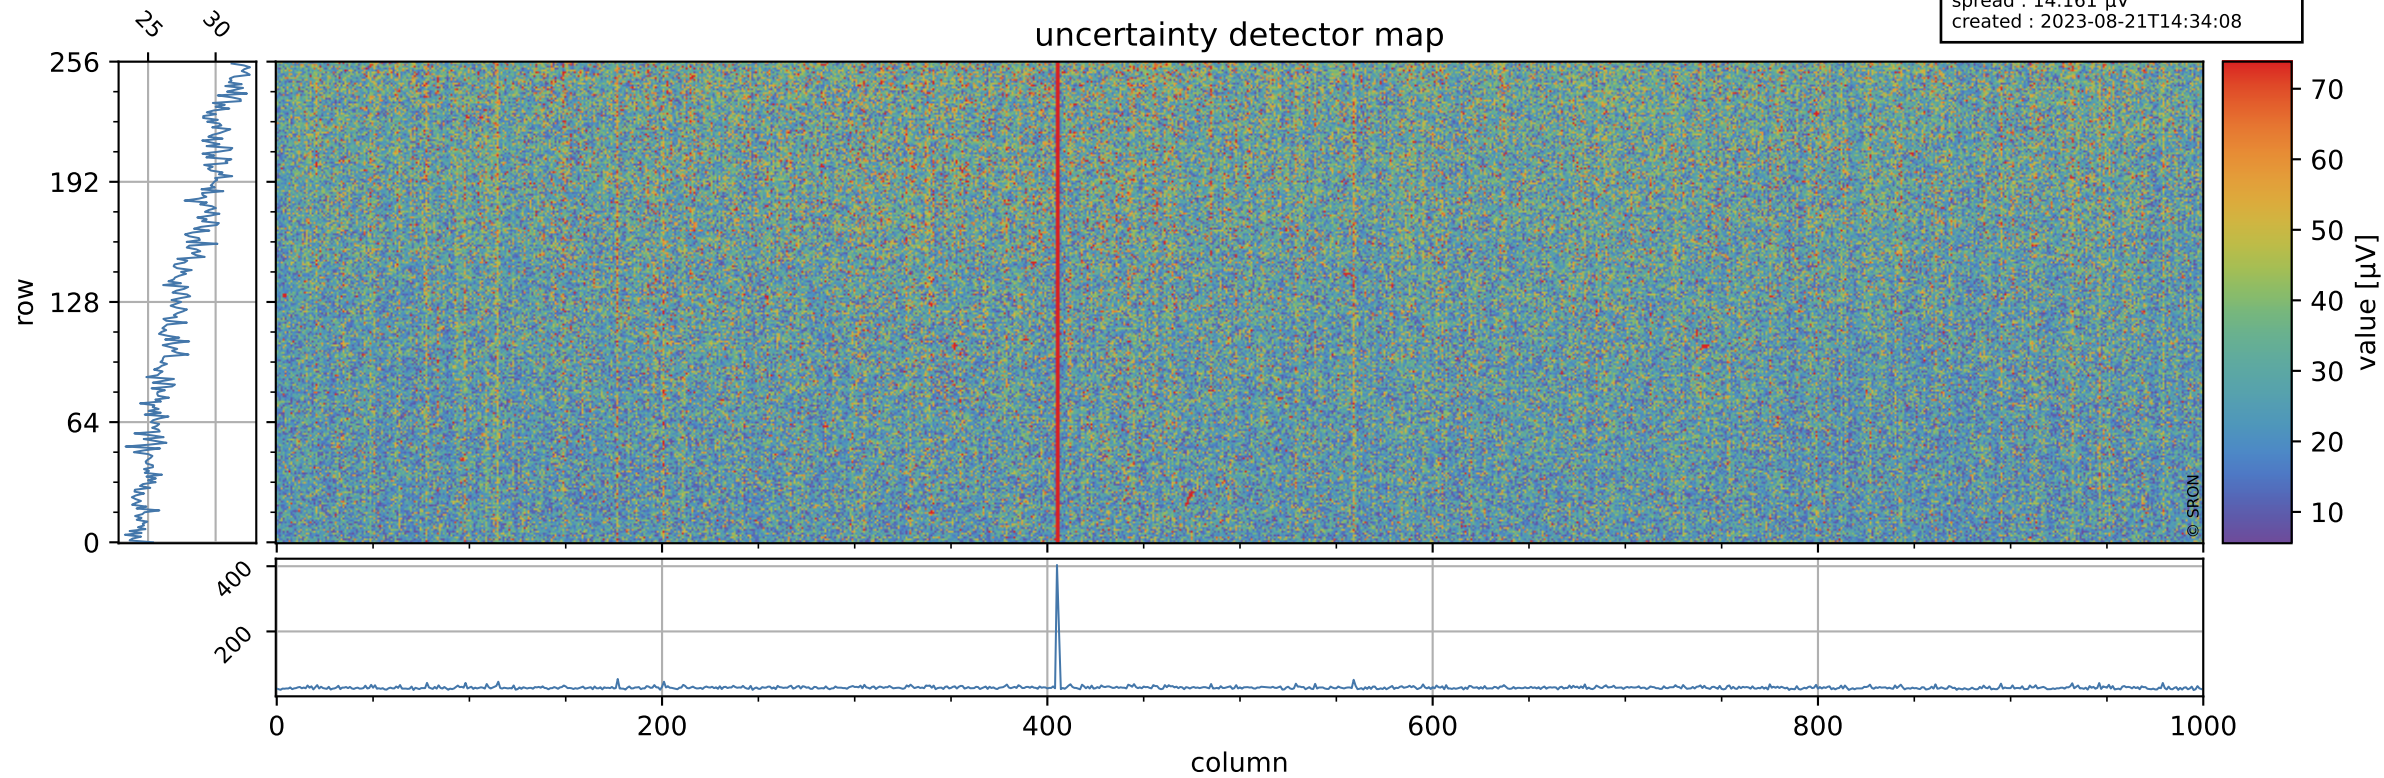

# Tropomi SWIR offset (official)

orbits : 18 in [10927, 10972]  
coverage : 2019-11-22 / 2019-11-25  
median : 0.52593 V  
spread : 0.035913 V  
created : 2023-08-21T14:34:07

## value detector map

# Tropomi SWIR offset (official)

orbits : 18 in [10927, 10972]  
coverage : 2019-11-22 / 2019-11-25  
median : 27.861  $\mu\text{V}$   
spread : 14.161  $\mu\text{V}$   
created : 2023-08-21T14:34:08

# Tropomi SWIR offset (official) ground-tracks of Sentinel-5P

orbits : 18 in [10927, 10972]  
coverage : 2019-11-22 / 2019-11-25  
created : 2023-08-21T14:34:08