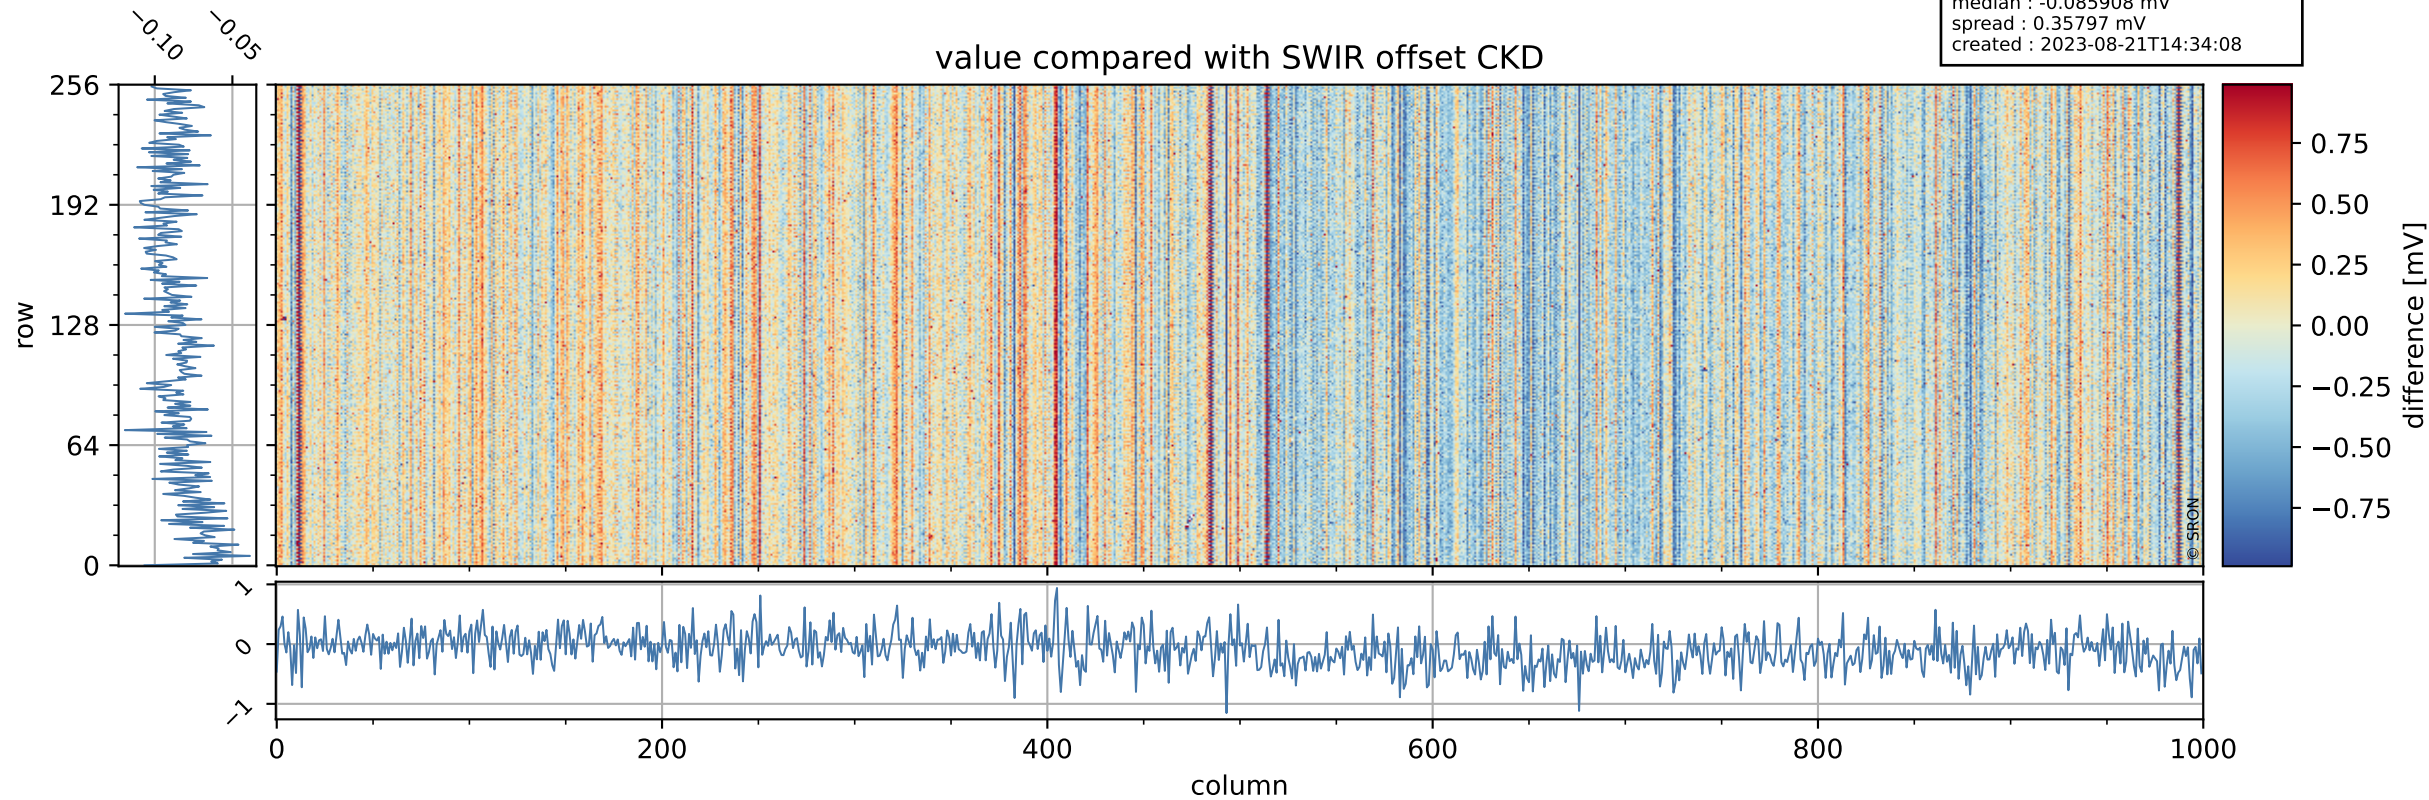

## value detector map

# Tropomi SWIR offset (official)

orbits : 18 in [10927, 10972]  
coverage : 2019-11-22 / 2019-11-25  
median : 27.861  $\mu\text{V}$   
spread : 14.161  $\mu\text{V}$   
created : 2023-08-21T14:34:08

# Tropomi SWIR offset (official)

orbits : 18 in [10927, 10972]  
coverage : 2019-11-22 / 2019-11-25  
median : -0.085908 mV  
spread : 0.35797 mV  
created : 2023-08-21T14:34:08

value compared with SWIR offset CKD

# Tropomi SWIR offset (official) ground-tracks of Sentinel-5P

orbits : 18 in [10927, 10972]  
coverage : 2019-11-22 / 2019-11-25  
created : 2023-08-21T14:34:08