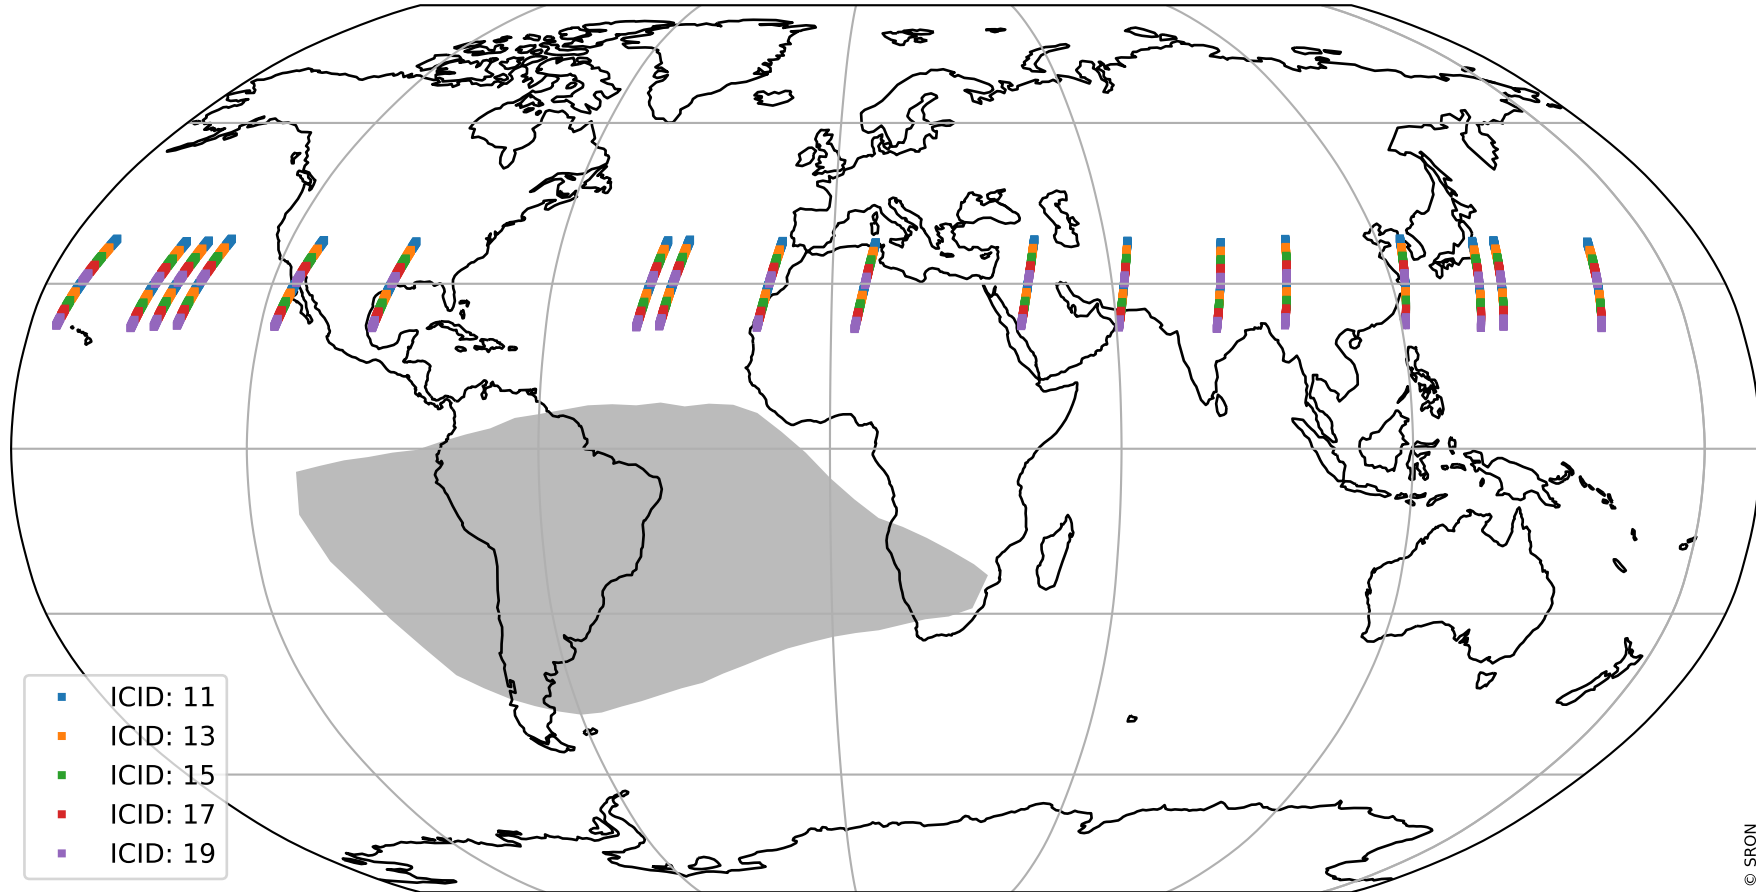

# Tropomi SWIR offset (official)

orbits : 18 in [10927, 10972]  
coverage : 2019-11-22 / 2019-11-25  
median : 27.861  $\mu\text{V}$   
spread : 14.161  $\mu\text{V}$   
created : 2023-08-21T14:34:08

# Tropomi SWIR offset (official)

orbits : 18 in [10927, 10972]  
coverage : 2019-11-22 / 2019-11-25  
median : -0.085908 mV  
spread : 0.35797 mV  
created : 2023-08-21T14:34:08

value compared with SWIR offset CKD

# Tropomi SWIR offset (official) ground-tracks of Sentinel-5P

orbits : 18 in [10927, 10972]  
coverage : 2019-11-22 / 2019-11-25  
created : 2023-08-21T14:34:08

# Tropomi SWIR offset (official)

orbits : [2827, 10972]  
coverage : 2018-04-30 / 2019-11-25  
created : 2023-08-21T14:34:09