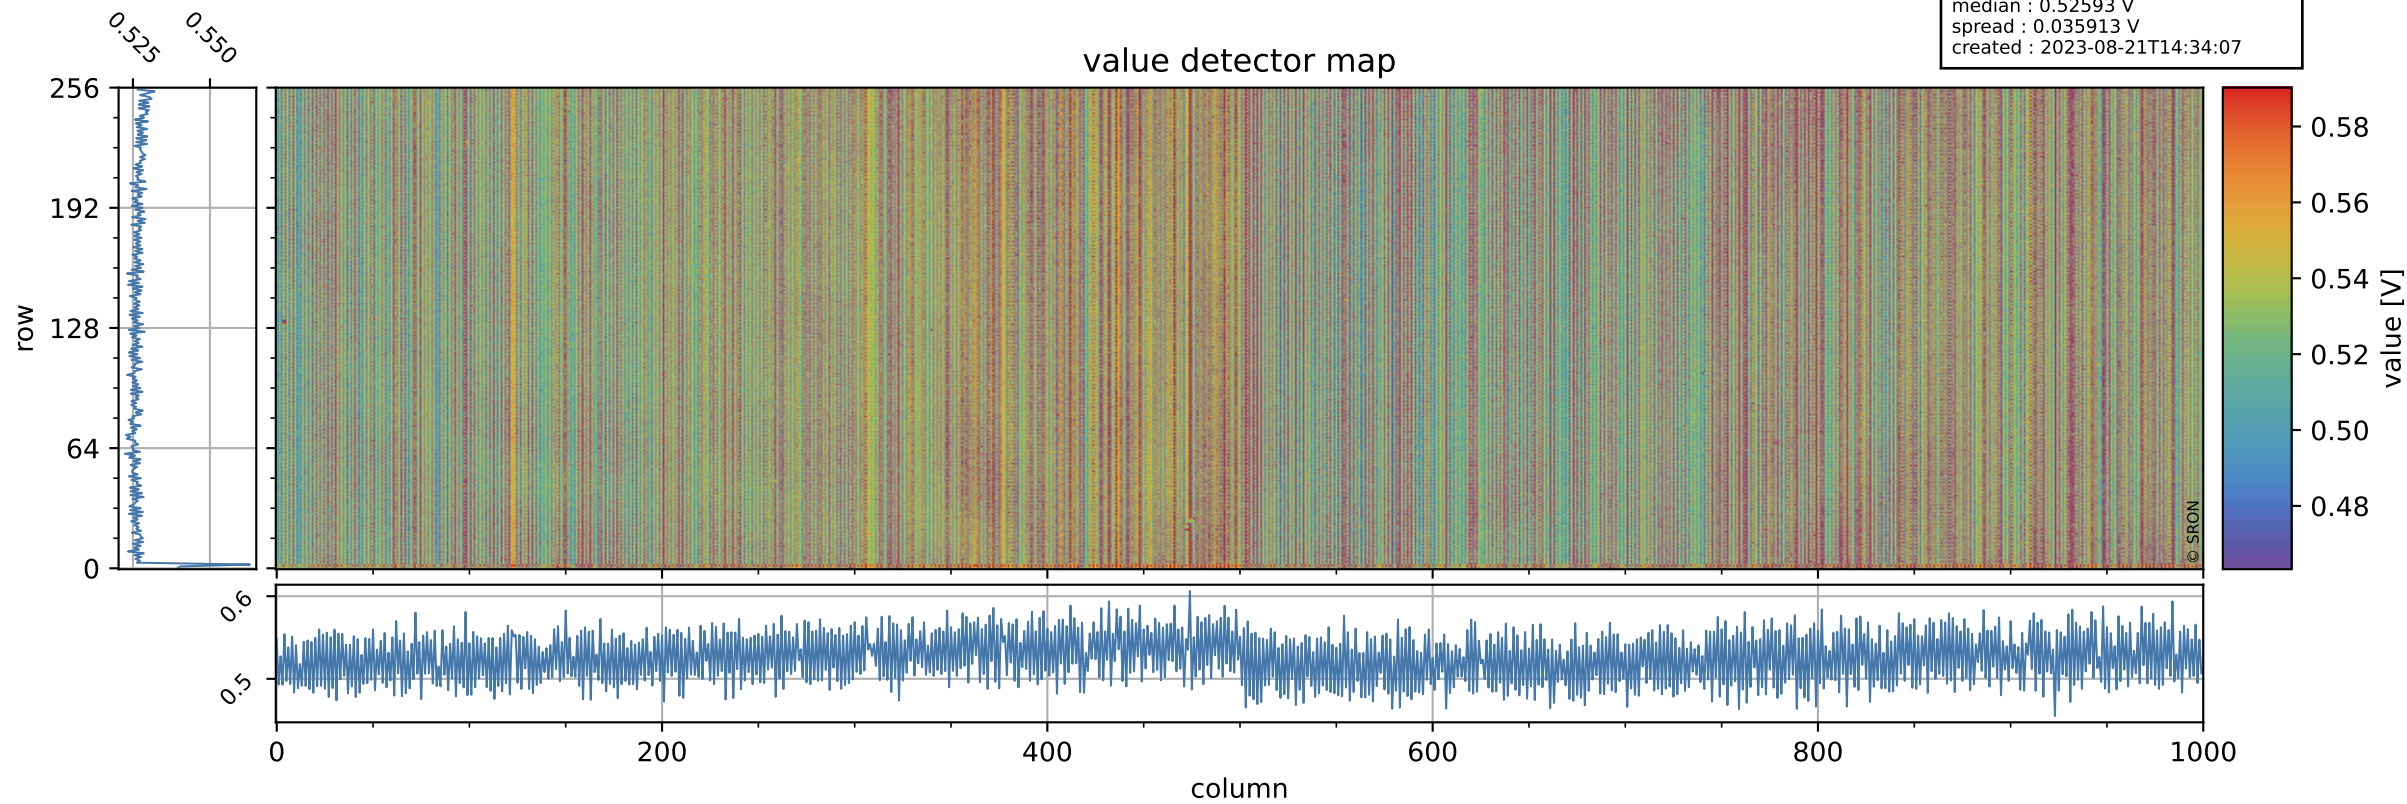

# Tropomi SWIR offset (official)

orbits : 18 in [10927, 10972]  
coverage : 2019-11-22 / 2019-11-25  
median : 0.52593 V  
spread : 0.035913 V  
created : 2023-08-21T14:34:07

## value detector map

# Tropomi SWIR offset (official)

orbits : 18 in [10927, 10972]  
coverage : 2019-11-22 / 2019-11-25  
median : 27.861  $\mu\text{V}$   
spread : 14.161  $\mu\text{V}$   
created : 2023-08-21T14:34:08

# Tropomi SWIR offset (official) ground-tracks of Sentinel-5P

orbits : 18 in [10927, 10972]  
coverage : 2019-11-22 / 2019-11-25  
created : 2023-08-21T14:34:08