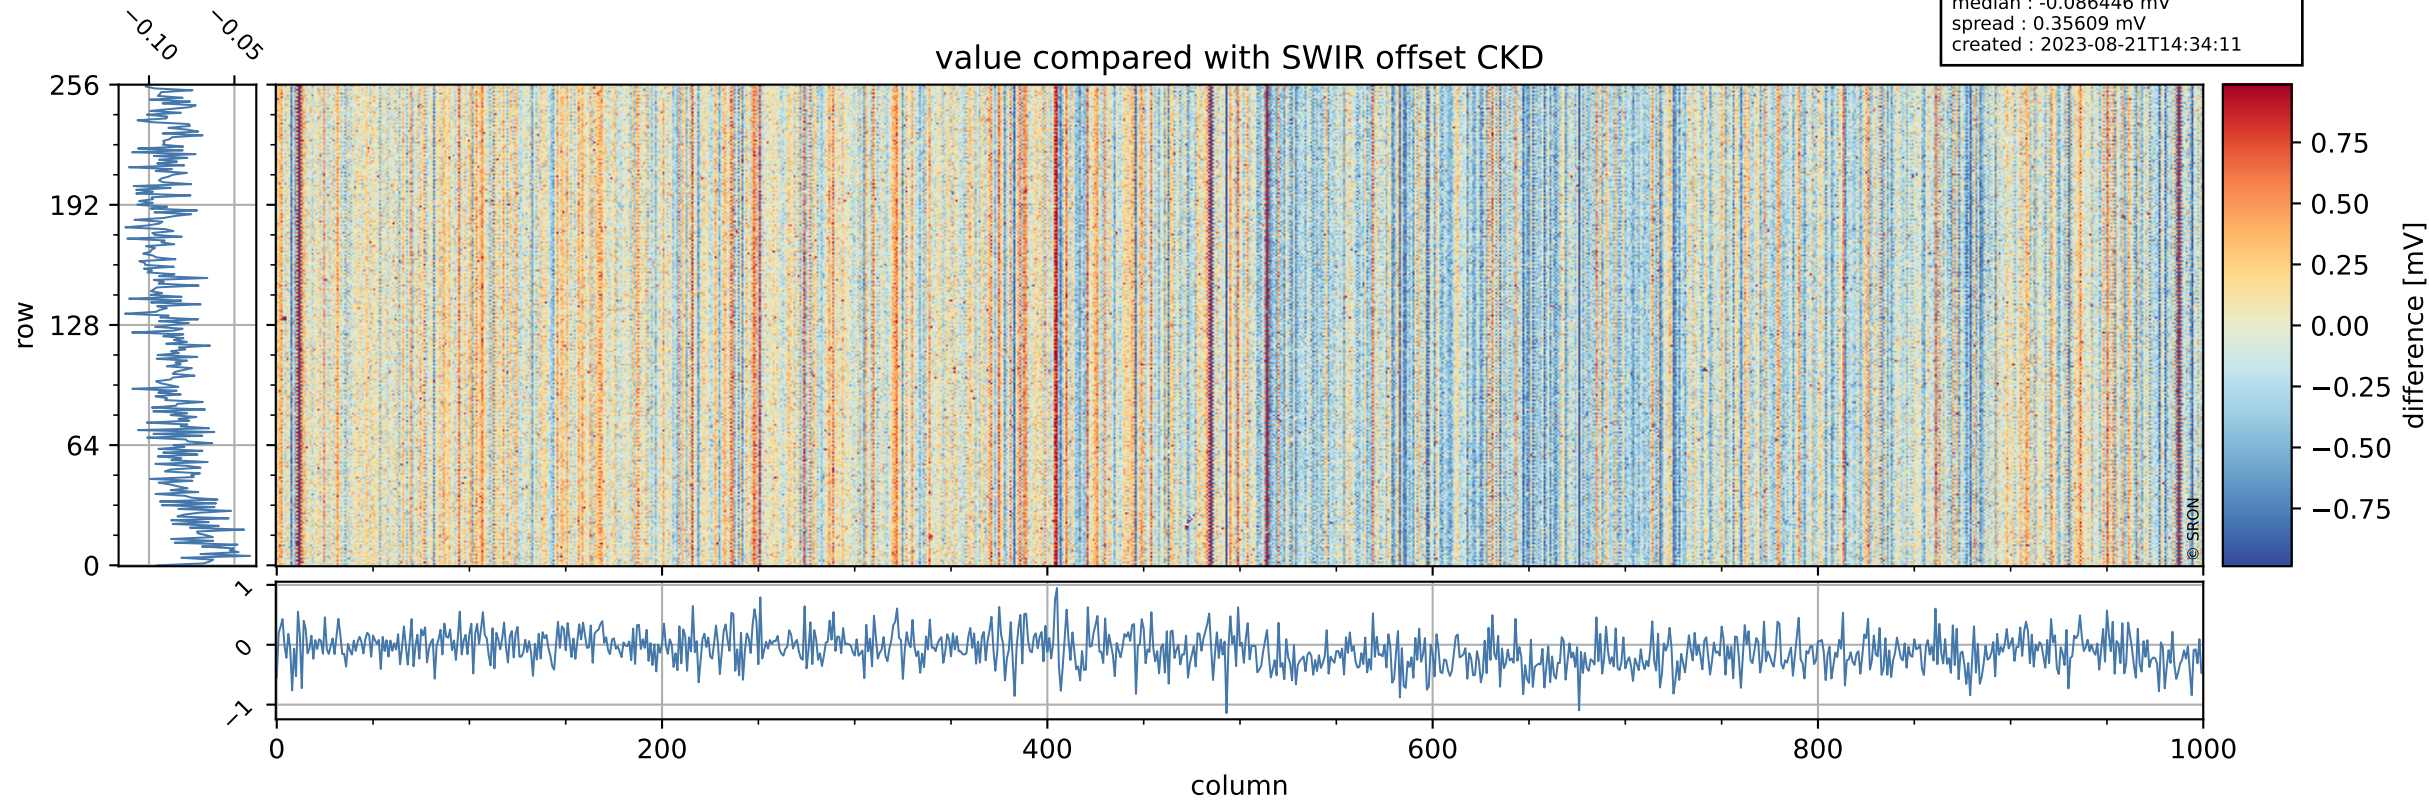

Tropomi SWIR offset (official)

orbits : 19 in [10942, 10987]
coverage : 2019-11-23 / 2019-11-26
median : 0.52593 V
spread : 0.035912 V
created : 2023-08-21T14:34:10

value detector map

Tropomi SWIR offset (official)

orbits : 19 in [10942, 10987]
coverage : 2019-11-23 / 2019-11-26
median : 28.337 μV
spread : 14.346 μV
created : 2023-08-21T14:34:11

Tropomi SWIR offset (official)

orbits : 19 in [10942, 10987]
coverage : 2019-11-23 / 2019-11-26
median : -0.086446 mV
spread : 0.35609 mV
created : 2023-08-21T14:34:11

value compared with SWIR offset CKD

Tropomi SWIR offset (official) ground-tracks of Sentinel-5P

orbits : 19 in [10942, 10987]
coverage : 2019-11-23 / 2019-11-26
created : 2023-08-21T14:34:12

Tropomi SWIR offset (official)

orbits : [2827, 10987]
coverage : 2018-04-30 / 2019-11-26
created : 2023-08-21T14:34:12

trend of detector median & temperatures