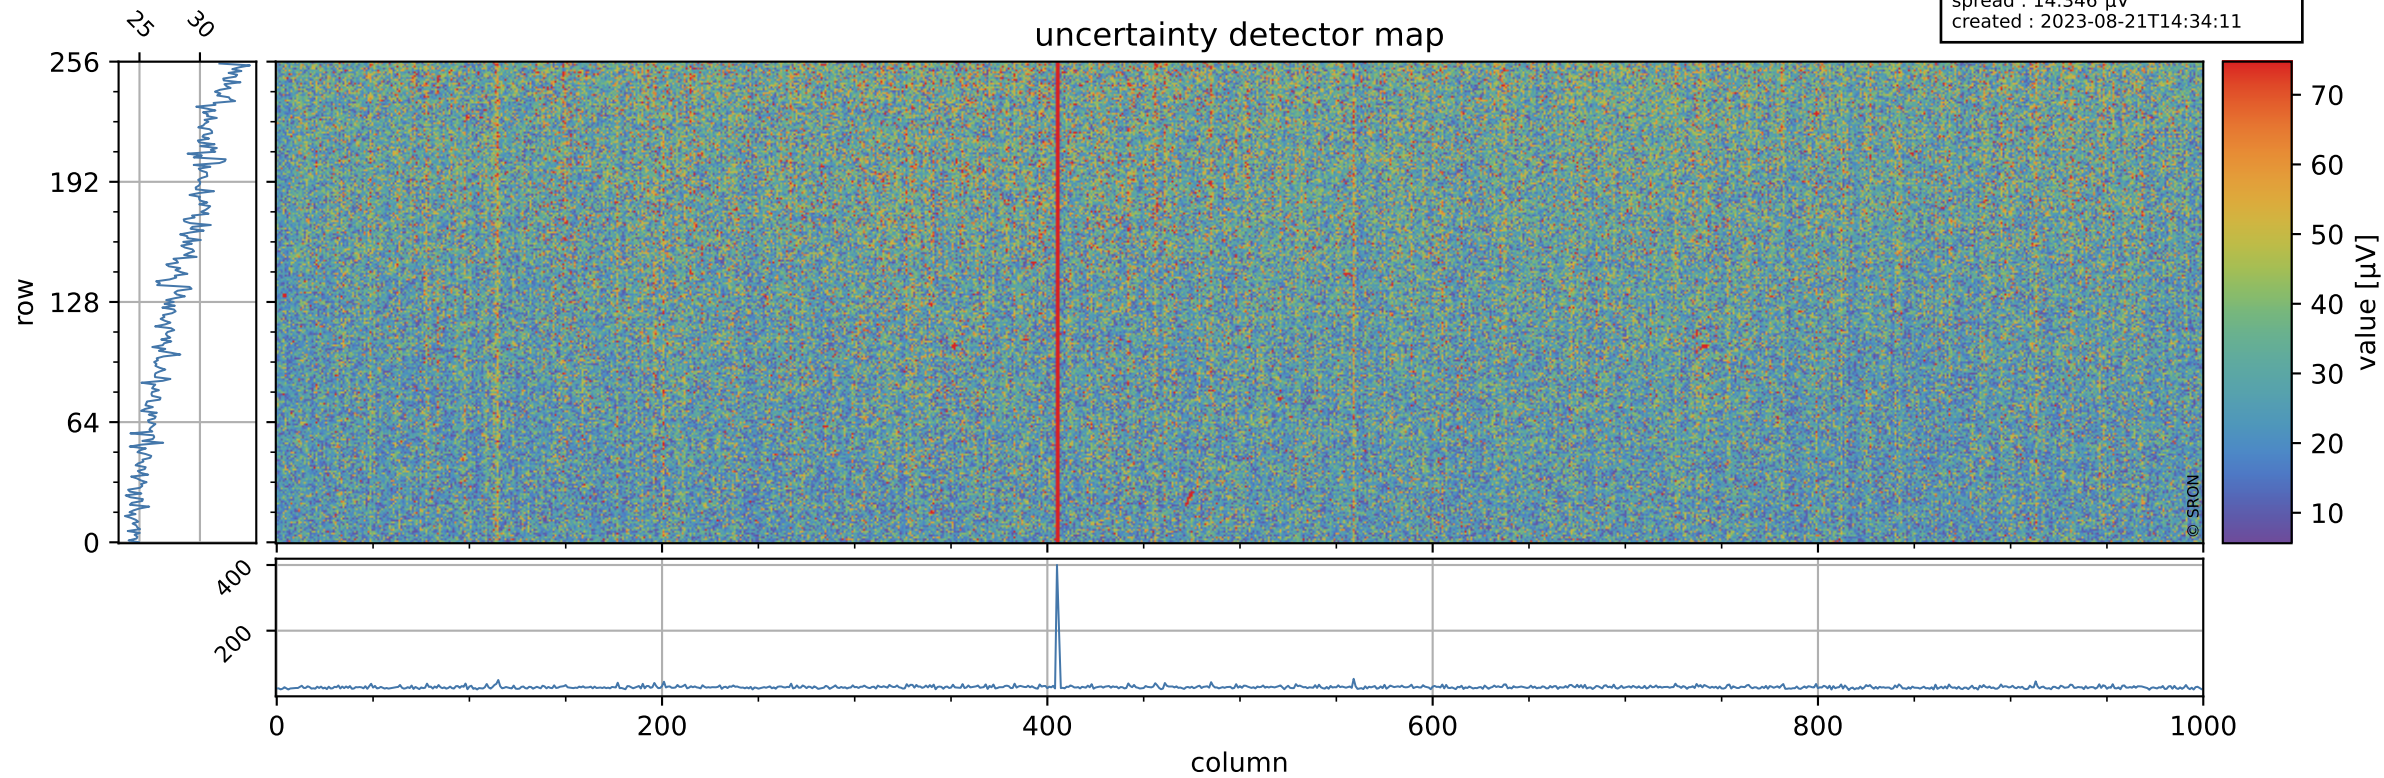

Tropomi SWIR offset (official)

orbits : 19 in [10942, 10987]
coverage : 2019-11-23 / 2019-11-26
median : 0.52593 V
spread : 0.035912 V
created : 2023-08-21T14:34:10

value detector map

Tropomi SWIR offset (official)

orbits : 19 in [10942, 10987]
coverage : 2019-11-23 / 2019-11-26
median : 28.337 μV
spread : 14.346 μV
created : 2023-08-21T14:34:11

Tropomi SWIR offset (official)

orbits : 19 in [10942, 10987]
coverage : 2019-11-23 / 2019-11-26
median : -0.086446 mV
spread : 0.35609 mV
created : 2023-08-21T14:34:11

value compared with SWIR offset CKD

Tropomi SWIR offset (official) ground-tracks of Sentinel-5P

orbits : 19 in [10942, 10987]
coverage : 2019-11-23 / 2019-11-26
created : 2023-08-21T14:34:12

Tropomi SWIR offset (official)

orbits : [2827, 10987]
coverage : 2018-04-30 / 2019-11-26
created : 2023-08-21T14:34:12

trend of detector median & temperatures