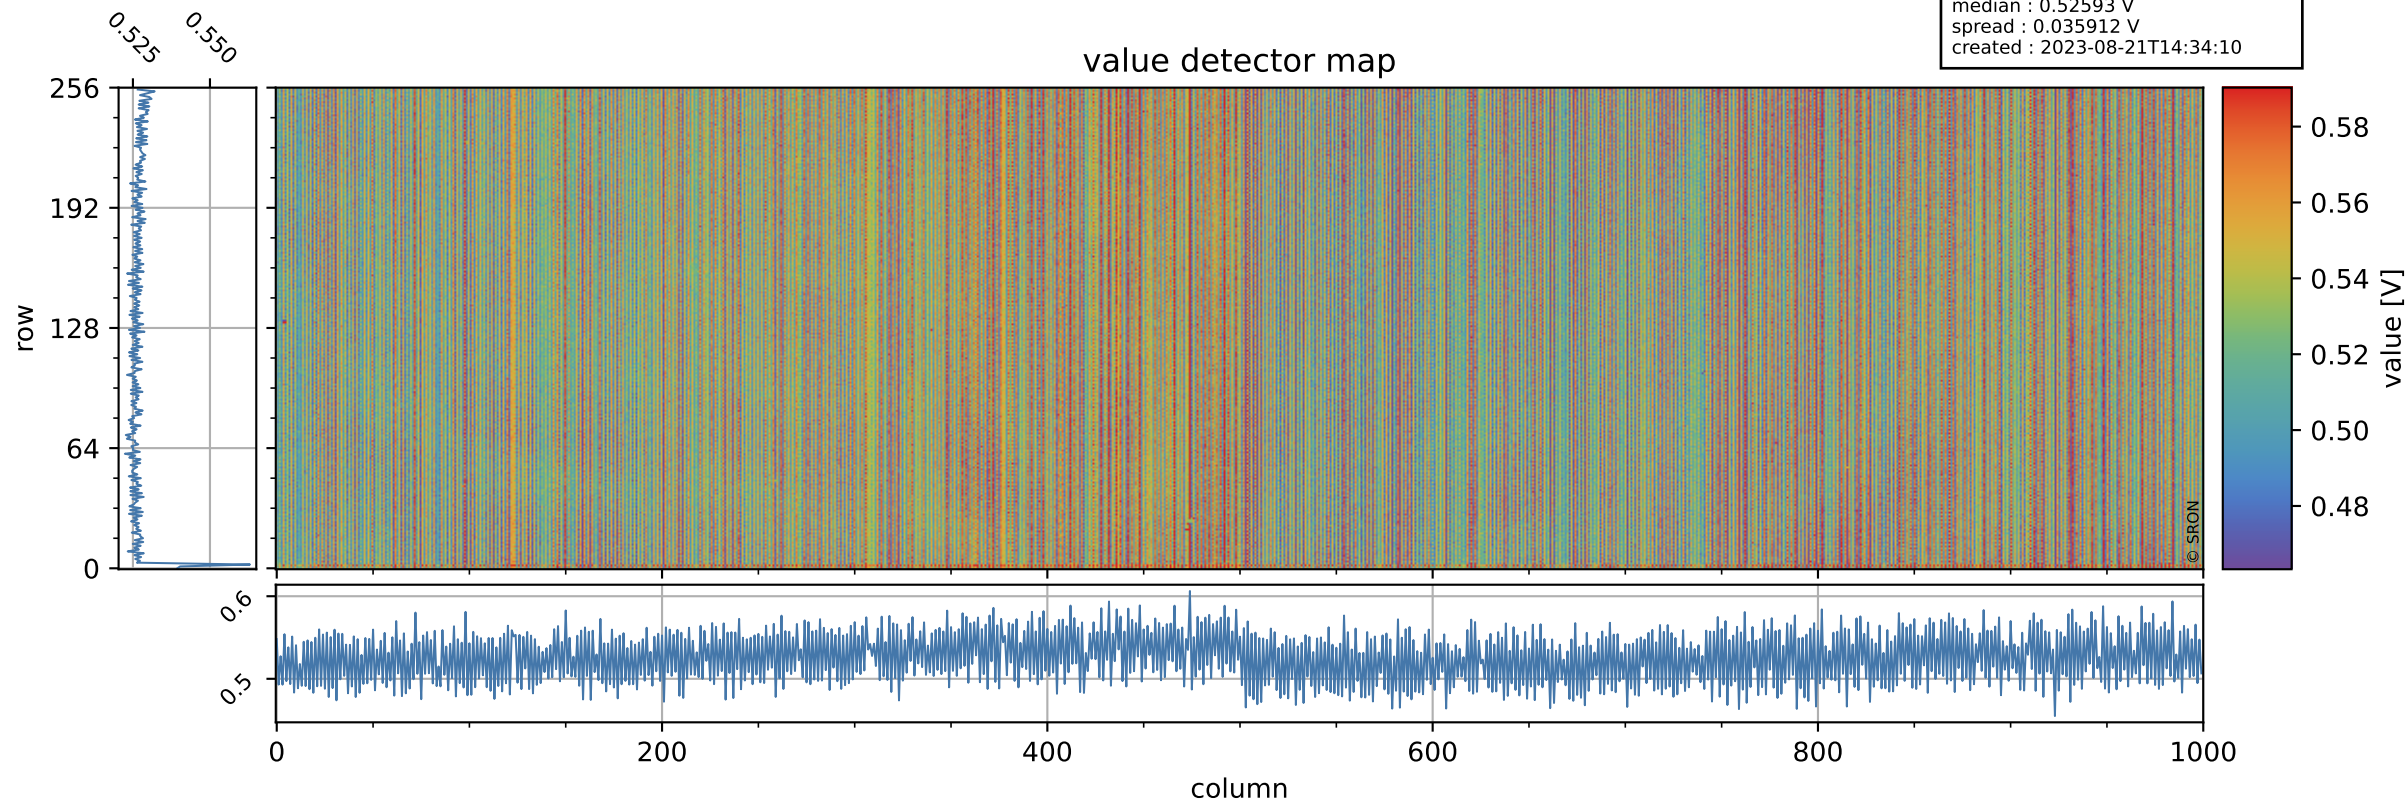

Tropomi SWIR offset (official)

orbits : 19 in [10942, 10987]
coverage : 2019-11-23 / 2019-11-26
median : 0.52593 V
spread : 0.035912 V
created : 2023-08-21T14:34:10

value detector map

Tropomi SWIR offset (official)

orbits : 19 in [10942, 10987]
coverage : 2019-11-23 / 2019-11-26
median : 28.337 μV
spread : 14.346 μV
created : 2023-08-21T14:34:11

Tropomi SWIR offset (official)

orbits : 19 in [10942, 10987]
coverage : 2019-11-23 / 2019-11-26
median : -0.086446 mV
spread : 0.35609 mV
created : 2023-08-21T14:34:11

value compared with SWIR offset CKD

Tropomi SWIR offset (official) ground-tracks of Sentinel-5P

orbits : 19 in [10942, 10987]
coverage : 2019-11-23 / 2019-11-26
created : 2023-08-21T14:34:12

Tropomi SWIR offset (official)

orbits : [2827, 10987]
coverage : 2018-04-30 / 2019-11-26
created : 2023-08-21T14:34:12

trend of detector median & temperatures