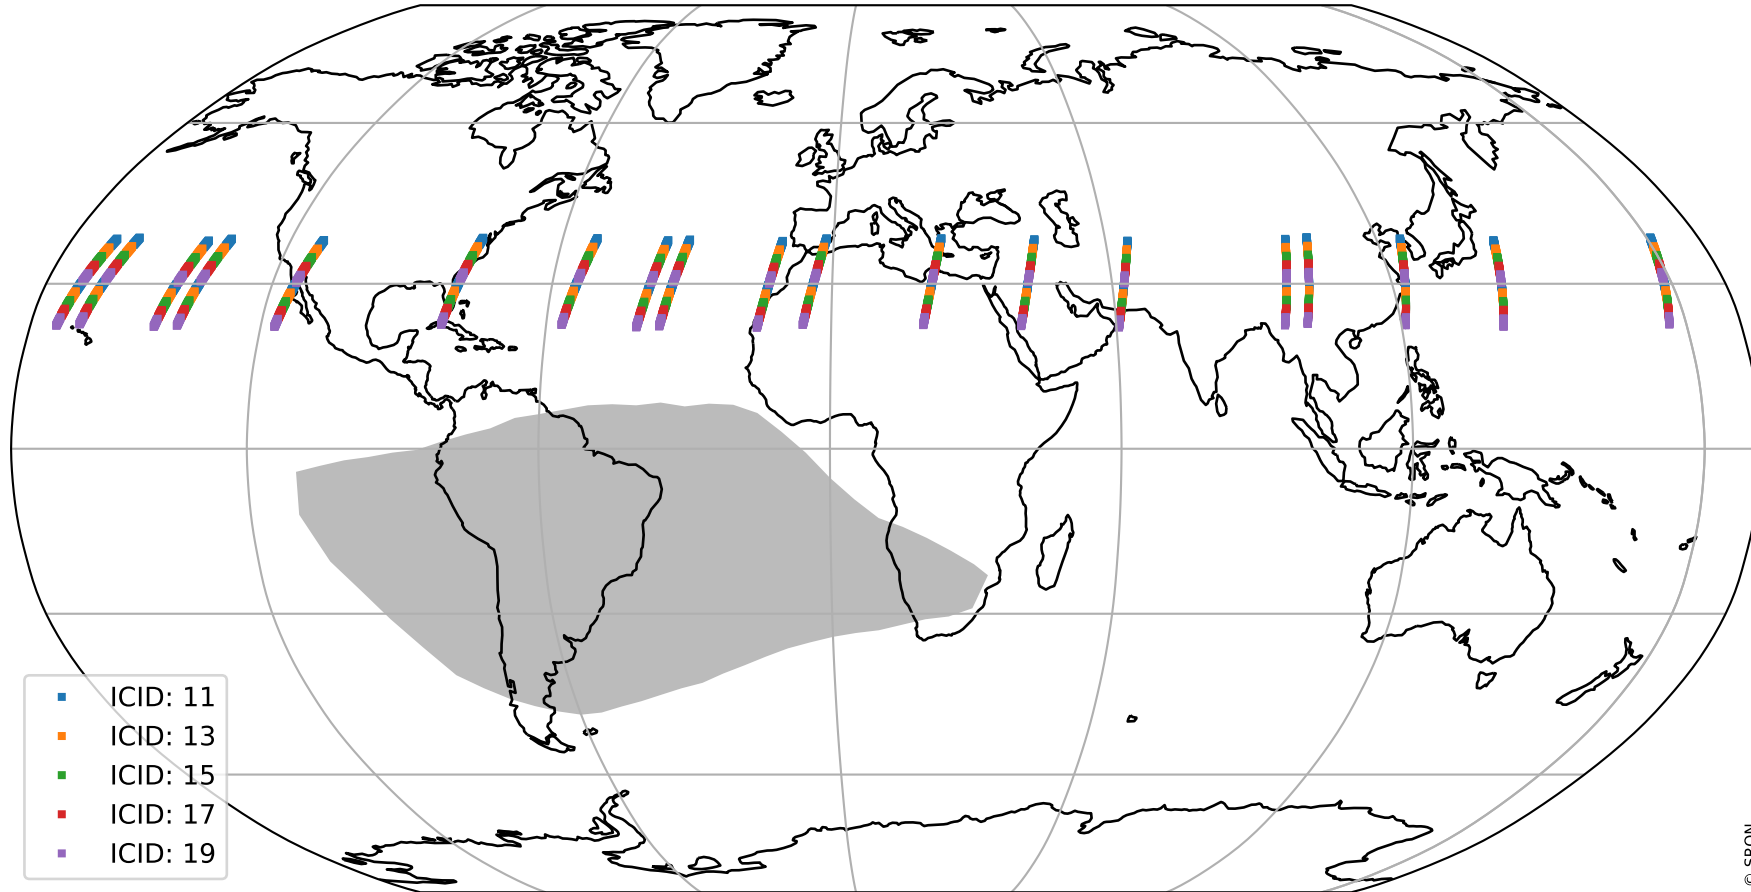

Tropomi SWIR offset (official)

orbits : 19 in [10942, 10987]
coverage : 2019-11-23 / 2019-11-26
median : 0.52593 V
spread : 0.035912 V
created : 2023-08-21T14:34:10

value detector map

Tropomi SWIR offset (official)

orbits : 19 in [10942, 10987]
coverage : 2019-11-23 / 2019-11-26
median : 28.337 μV
spread : 14.346 μV
created : 2023-08-21T14:34:11

Tropomi SWIR offset (official)

orbits : 19 in [10942, 10987]
coverage : 2019-11-23 / 2019-11-26
median : -0.086446 mV
spread : 0.35609 mV
created : 2023-08-21T14:34:11

value compared with SWIR offset CKD

Tropomi SWIR offset (official) ground-tracks of Sentinel-5P

orbits : 19 in [10942, 10987]
coverage : 2019-11-23 / 2019-11-26
created : 2023-08-21T14:34:12

Tropomi SWIR offset (official)

orbits : [2827, 10987]
coverage : 2018-04-30 / 2019-11-26
created : 2023-08-21T14:34:12

trend of detector median & temperatures