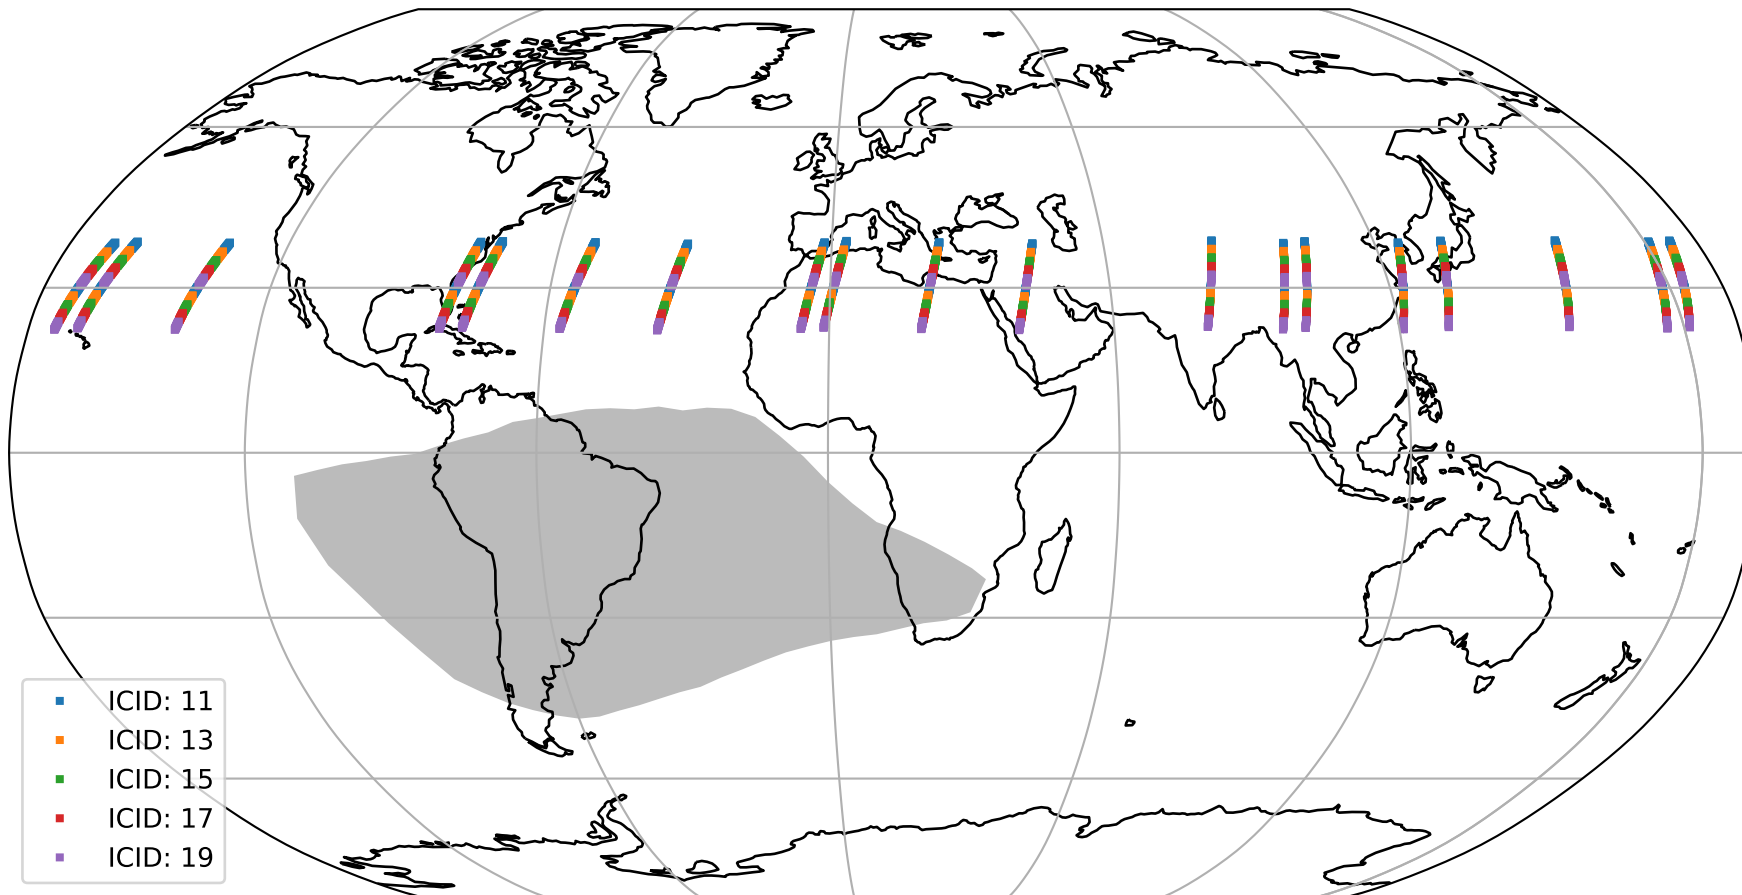

Tropomi SWIR offset (official)

orbits : 19 in [10957, 11002]
coverage : 2019-11-24 / 2019-11-27
median : 0.52593 V
spread : 0.035914 V
created : 2023-08-21T14:34:13

value detector map

Tropomi SWIR offset (official)

orbits : 19 in [10957, 11002]
coverage : 2019-11-24 / 2019-11-27
median : 27.993 μV
spread : 14.247 μV
created : 2023-08-21T14:34:14

Tropomi SWIR offset (official)

orbits : 19 in [10957, 11002]
coverage : 2019-11-24 / 2019-11-27
median : -0.089554 mV
spread : 0.35693 mV
created : 2023-08-21T14:34:14

value compared with SWIR offset CKD

Tropomi SWIR offset (official) ground-tracks of Sentinel-5P

orbits : 19 in [10957, 11002]
coverage : 2019-11-24 / 2019-11-27
created : 2023-08-21T14:34:15

Tropomi SWIR offset (official)

orbits : [2827, 11002]
coverage : 2018-04-30 / 2019-11-27
created : 2023-08-21T14:34:15

trend of detector median & temperatures