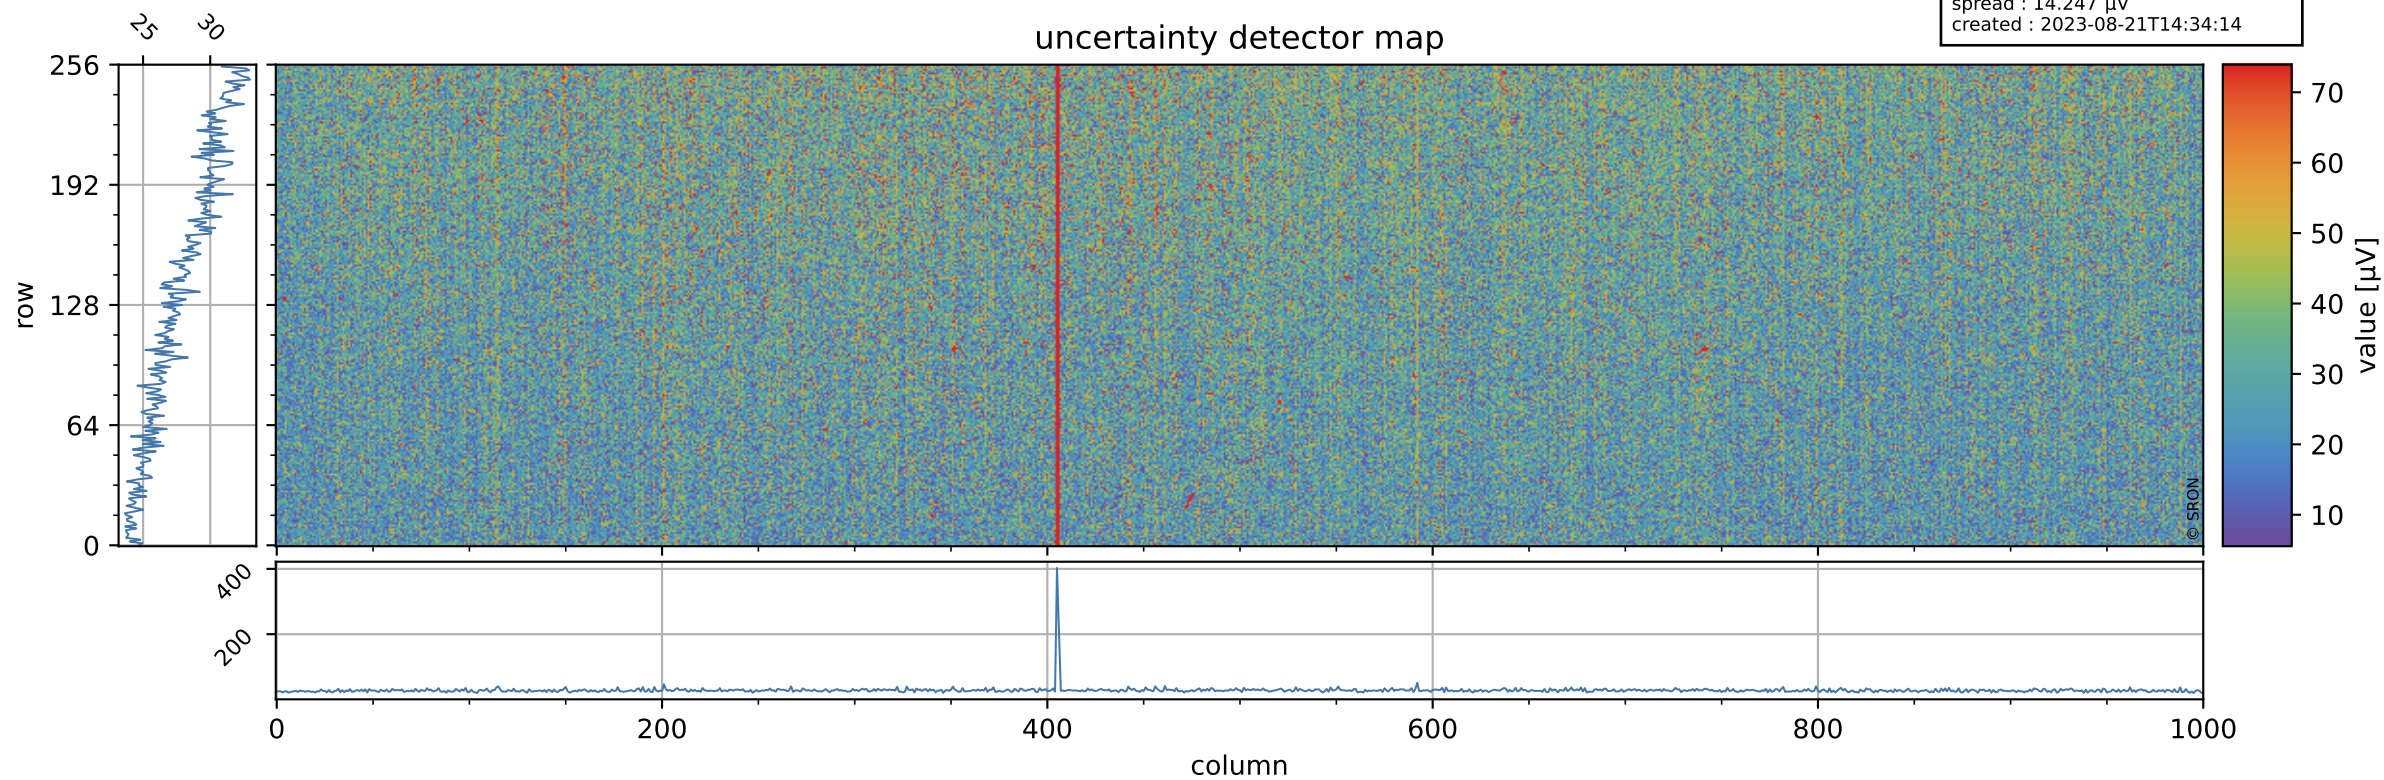

Tropomi SWIR offset (official)

orbits : 19 in [10957, 11002]
coverage : 2019-11-24 / 2019-11-27
median : 0.52593 V
spread : 0.035914 V
created : 2023-08-21T14:34:13

value detector map

Tropomi SWIR offset (official)

orbits : 19 in [10957, 11002]
coverage : 2019-11-24 / 2019-11-27
median : 27.993 μV
spread : 14.247 μV
created : 2023-08-21T14:34:14

Tropomi SWIR offset (official)

orbits : 19 in [10957, 11002]
coverage : 2019-11-24 / 2019-11-27
median : -0.089554 mV
spread : 0.35693 mV
created : 2023-08-21T14:34:14

value compared with SWIR offset CKD

Tropomi SWIR offset (official) ground-tracks of Sentinel-5P

orbits : 19 in [10957, 11002]
coverage : 2019-11-24 / 2019-11-27
created : 2023-08-21T14:34:15

Tropomi SWIR offset (official)

orbits : [2827, 11002]
coverage : 2018-04-30 / 2019-11-27
created : 2023-08-21T14:34:15

trend of detector median & temperatures