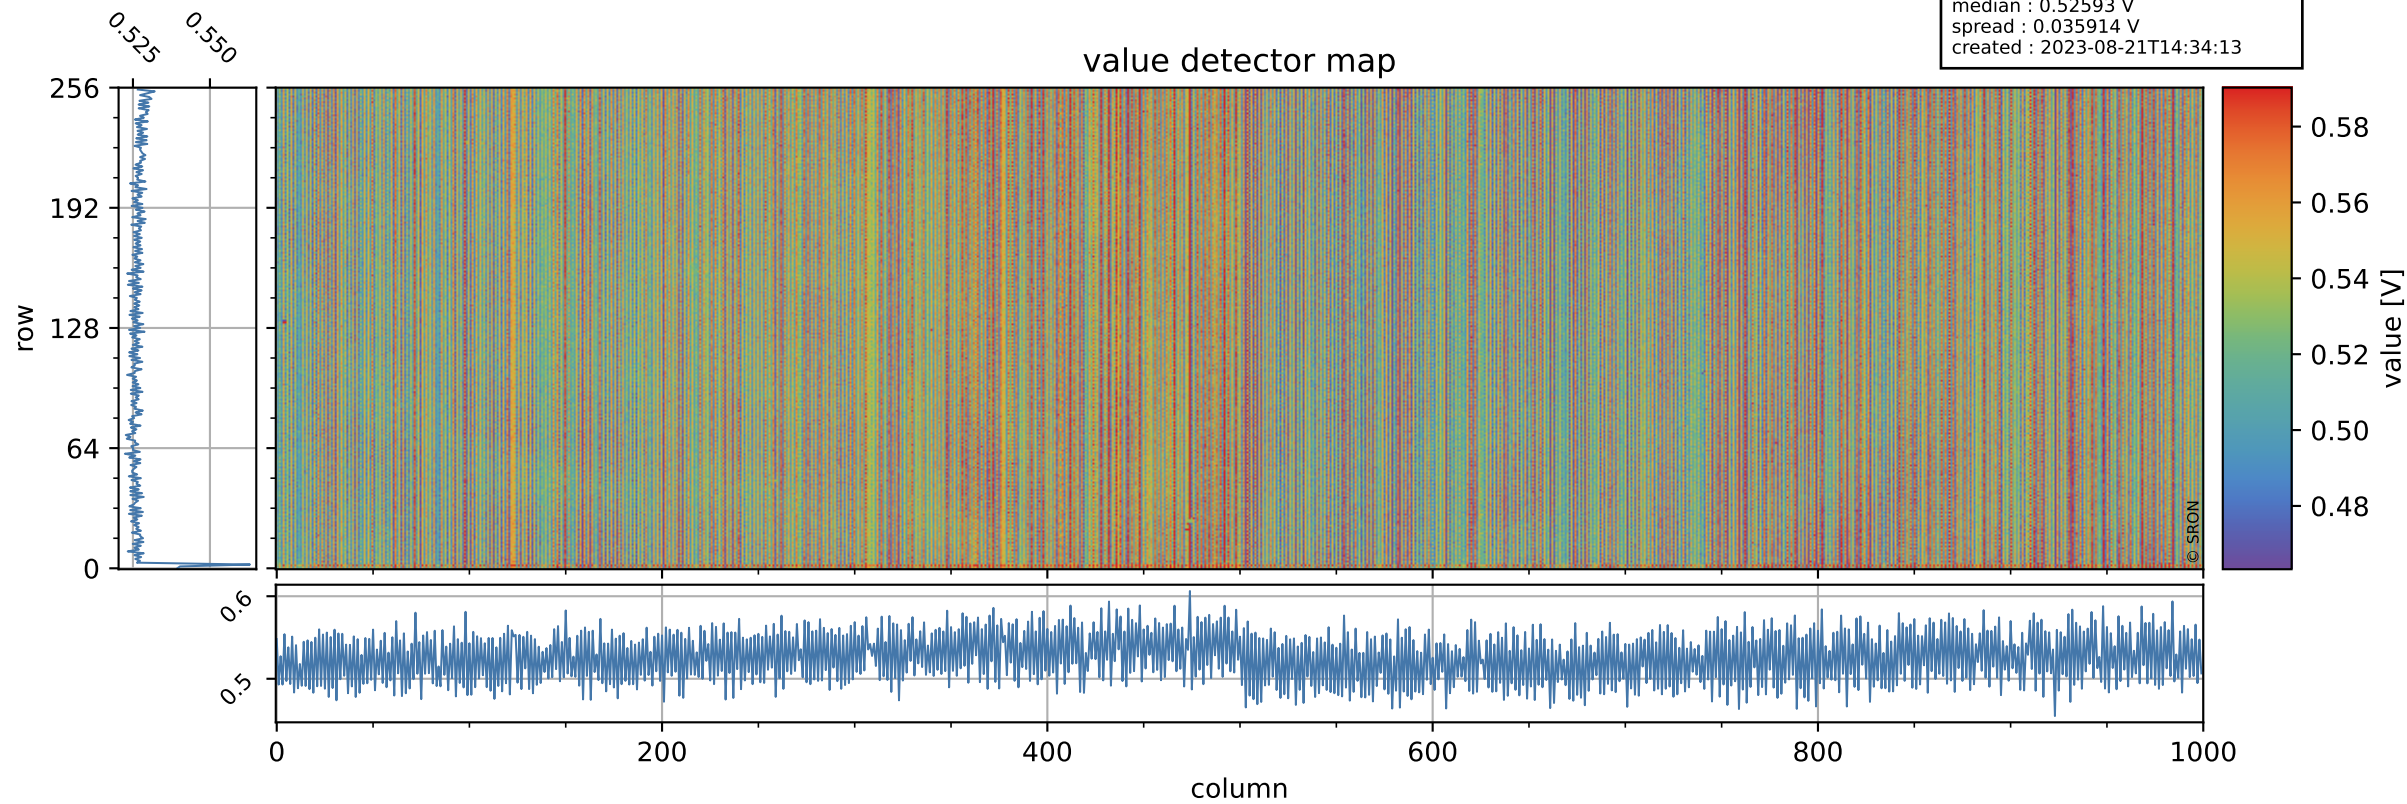

Tropomi SWIR offset (official)

orbits : 19 in [10957, 11002]
coverage : 2019-11-24 / 2019-11-27
median : 0.52593 V
spread : 0.035914 V
created : 2023-08-21T14:34:13

value detector map

Tropomi SWIR offset (official)

orbits : 19 in [10957, 11002]
coverage : 2019-11-24 / 2019-11-27
median : 27.993 μV
spread : 14.247 μV
created : 2023-08-21T14:34:14

Tropomi SWIR offset (official)

orbits : 19 in [10957, 11002]
coverage : 2019-11-24 / 2019-11-27
median : -0.089554 mV
spread : 0.35693 mV
created : 2023-08-21T14:34:14

value compared with SWIR offset CKD

Tropomi SWIR offset (official) ground-tracks of Sentinel-5P

orbits : 19 in [10957, 11002]
coverage : 2019-11-24 / 2019-11-27
created : 2023-08-21T14:34:15

Tropomi SWIR offset (official)

orbits : [2827, 11002]
coverage : 2018-04-30 / 2019-11-27
created : 2023-08-21T14:34:15

trend of detector median & temperatures