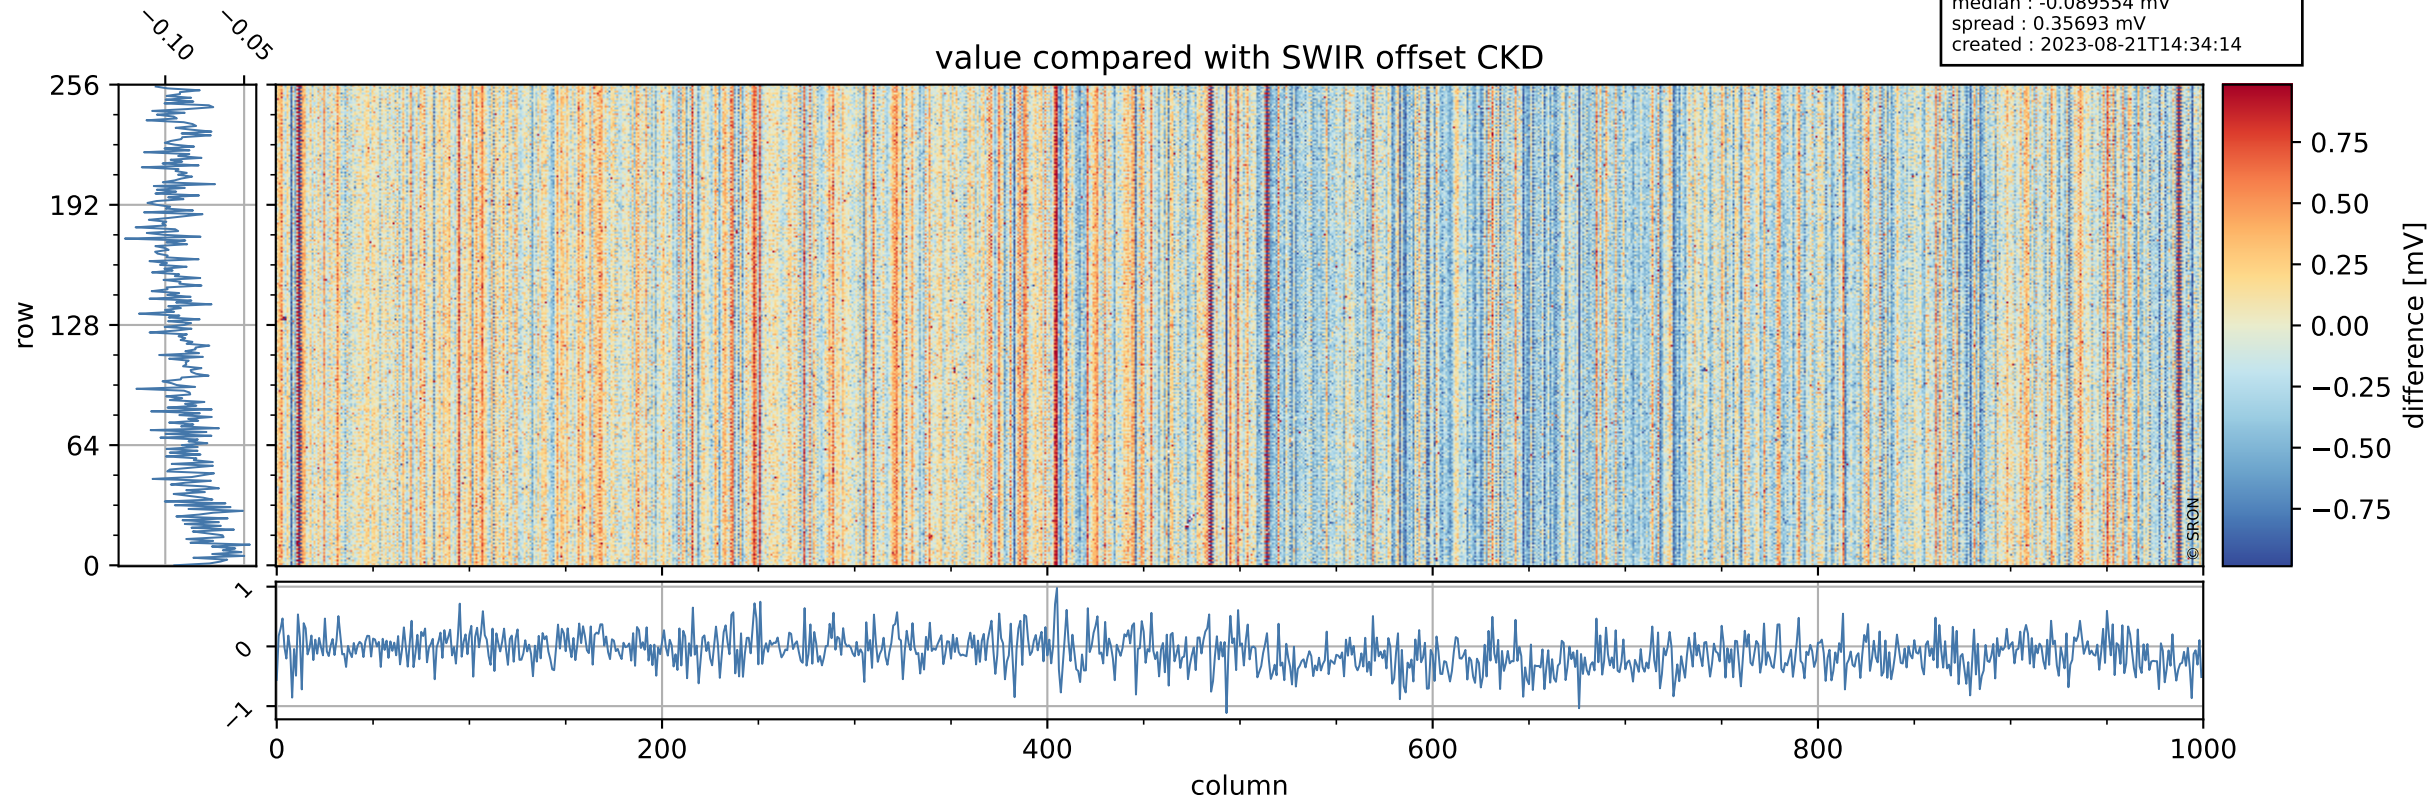

Tropomi SWIR offset (official)

orbits : 19 in [10957, 11002]
coverage : 2019-11-24 / 2019-11-27
median : 0.52593 V
spread : 0.035914 V
created : 2023-08-21T14:34:13

value detector map

Tropomi SWIR offset (official)

orbits : 19 in [10957, 11002]
coverage : 2019-11-24 / 2019-11-27
median : 27.993 μV
spread : 14.247 μV
created : 2023-08-21T14:34:14

Tropomi SWIR offset (official)

orbits : 19 in [10957, 11002]
coverage : 2019-11-24 / 2019-11-27
median : -0.089554 mV
spread : 0.35693 mV
created : 2023-08-21T14:34:14

value compared with SWIR offset CKD

Tropomi SWIR offset (official) ground-tracks of Sentinel-5P

orbits : 19 in [10957, 11002]
coverage : 2019-11-24 / 2019-11-27
created : 2023-08-21T14:34:15

Tropomi SWIR offset (official)

orbits : [2827, 11002]
coverage : 2018-04-30 / 2019-11-27
created : 2023-08-21T14:34:15

trend of detector median & temperatures