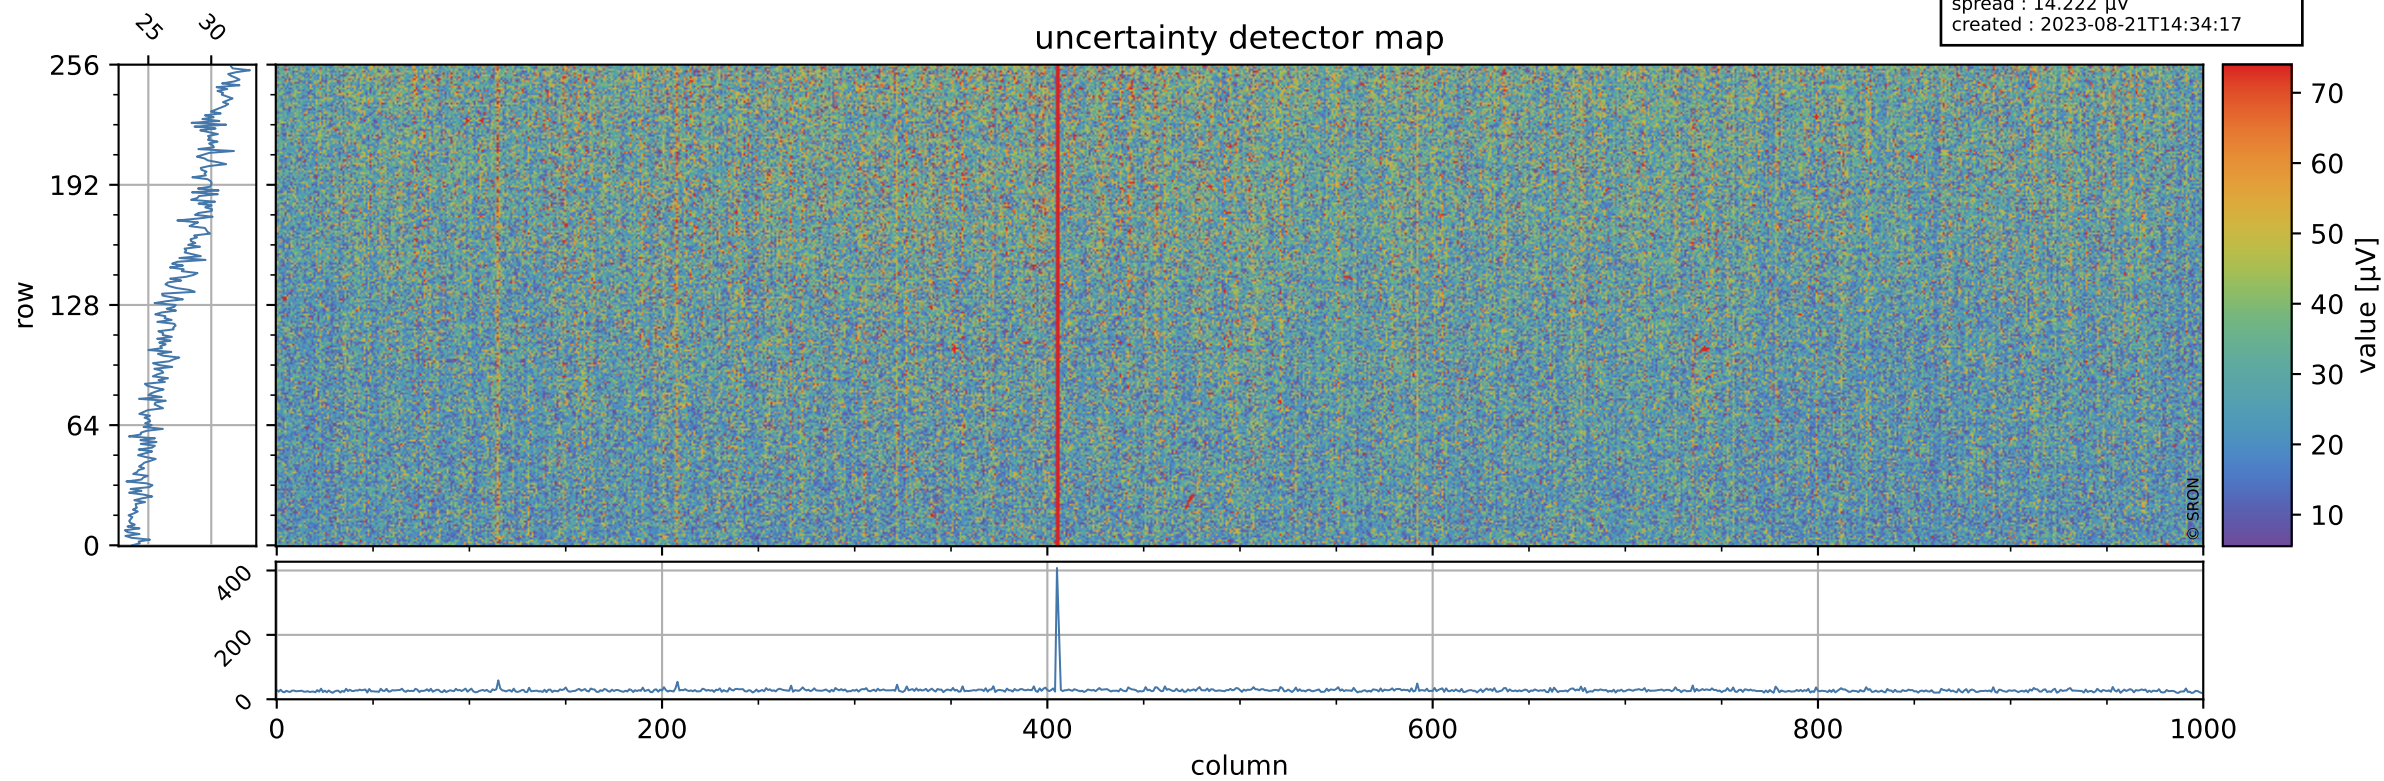

# Tropomi SWIR offset (official)

orbits : 20 in [10972, 11017]  
coverage : 2019-11-25 / 2019-11-28  
median : 0.52593 V  
spread : 0.035915 V  
created : 2023-08-21T14:34:16

## value detector map

# Tropomi SWIR offset (official)

orbits : 20 in [10972, 11017]  
coverage : 2019-11-25 / 2019-11-28  
median : 27.634  $\mu\text{V}$   
spread : 14.222  $\mu\text{V}$   
created : 2023-08-21T14:34:17

# Tropomi SWIR offset (official) ground-tracks of Sentinel-5P

orbits : 20 in [10972, 11017]  
coverage : 2019-11-25 / 2019-11-28  
created : 2023-08-21T14:34:17