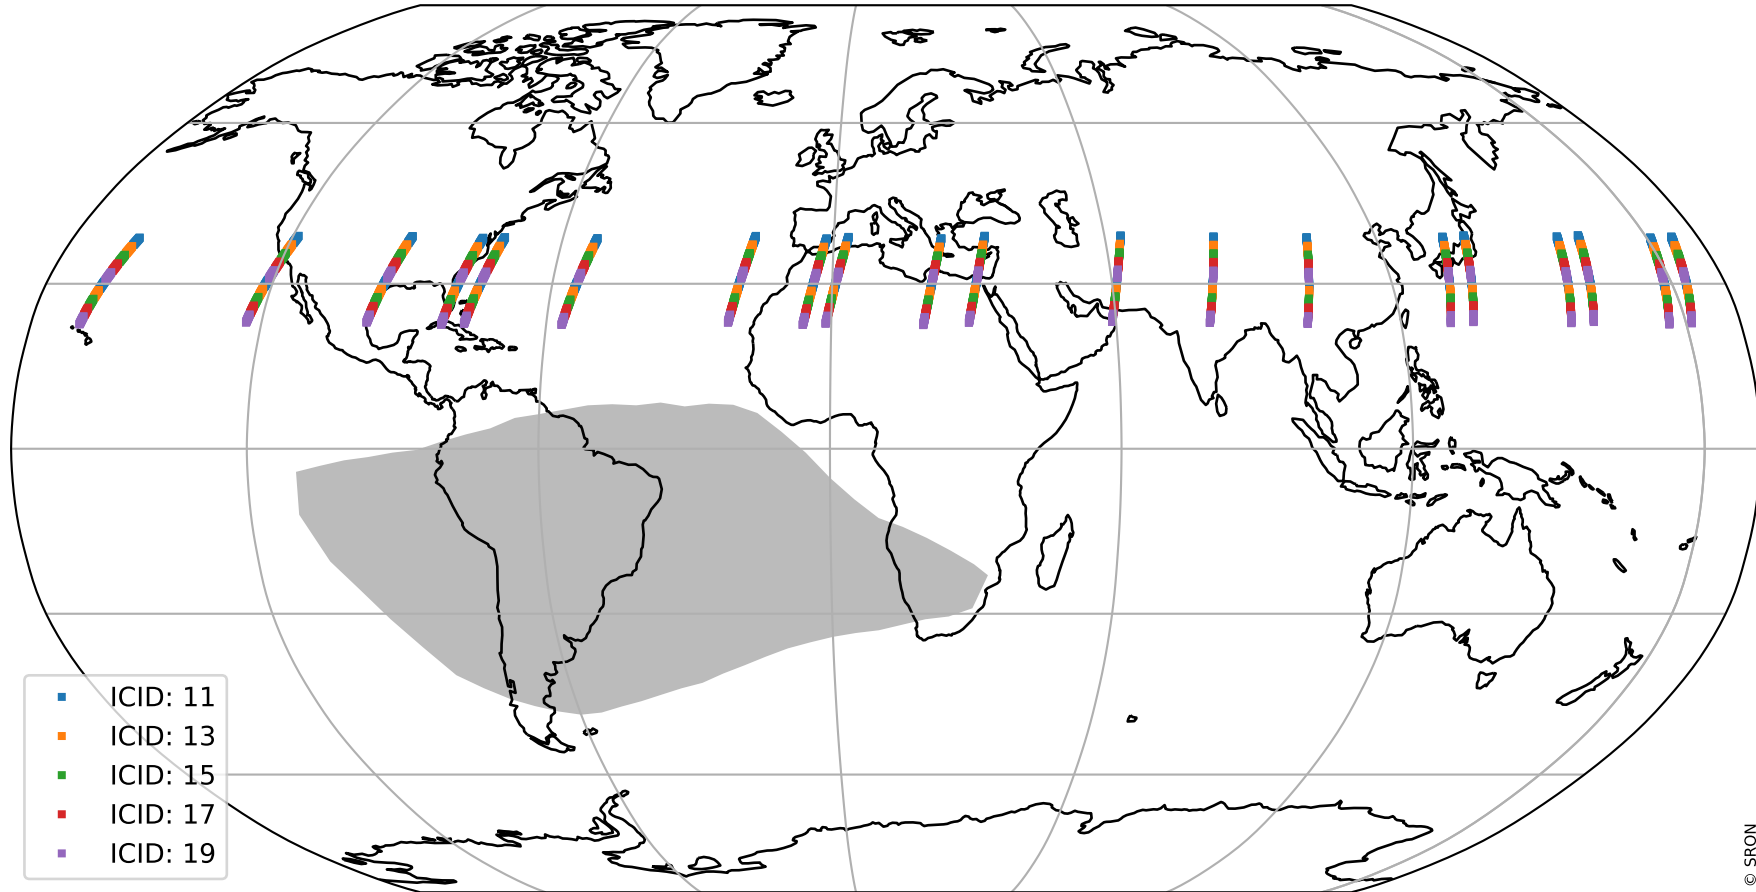

# Tropomi SWIR offset (official)

orbits : 20 in [10972, 11017]  
coverage : 2019-11-25 / 2019-11-28  
median : 27.634  $\mu\text{V}$   
spread : 14.222  $\mu\text{V}$   
created : 2023-08-21T14:34:17

# Tropomi SWIR offset (official)

orbits : 20 in [10972, 11017]  
coverage : 2019-11-25 / 2019-11-28  
median : -0.08789 mV  
spread : 0.3577 mV  
created : 2023-08-21T14:34:17

value compared with SWIR offset CKD

# Tropomi SWIR offset (official) ground-tracks of Sentinel-5P

orbits : 20 in [10972, 11017]  
coverage : 2019-11-25 / 2019-11-28  
created : 2023-08-21T14:34:17

# Tropomi SWIR offset (official)

orbits : [2827, 11017]  
coverage : 2018-04-30 / 2019-11-28  
created : 2023-08-21T14:34:18