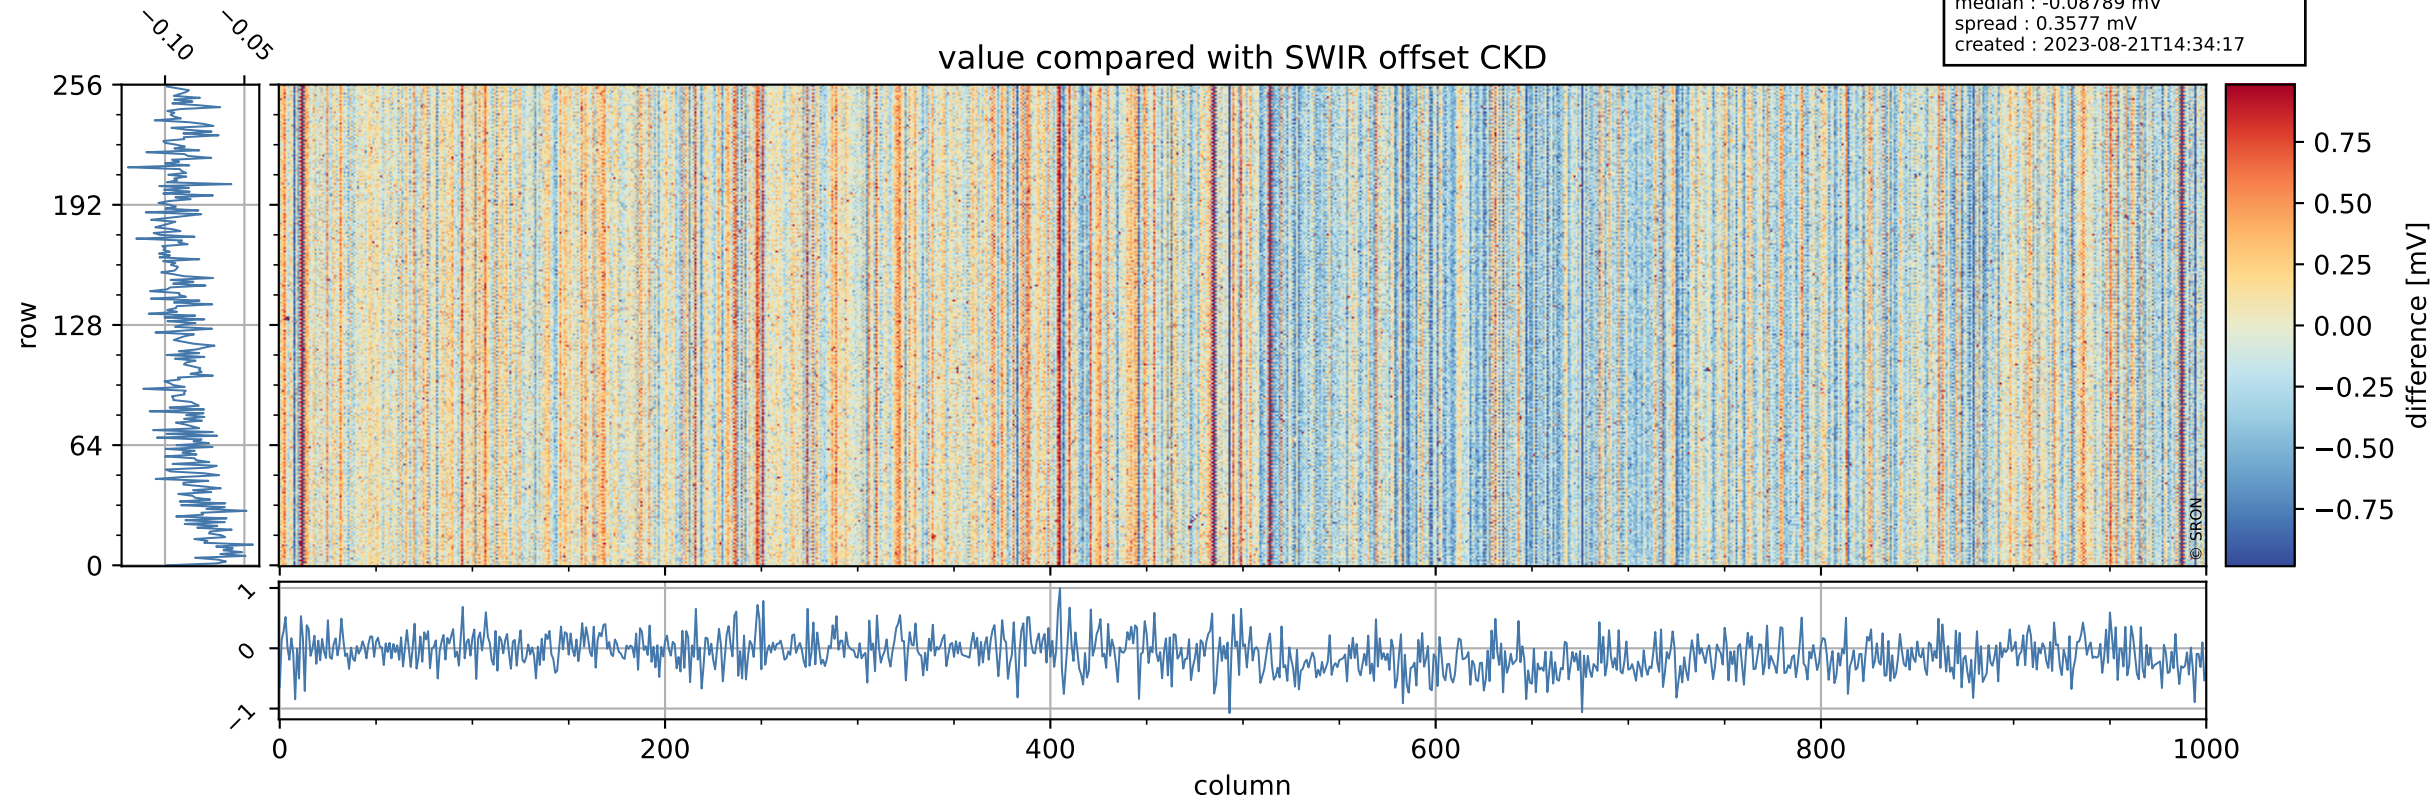

## value detector map

# Tropomi SWIR offset (official)

orbits : 20 in [10972, 11017]  
coverage : 2019-11-25 / 2019-11-28  
median : 27.634  $\mu\text{V}$   
spread : 14.222  $\mu\text{V}$   
created : 2023-08-21T14:34:17

# Tropomi SWIR offset (official)

orbits : 20 in [10972, 11017]  
coverage : 2019-11-25 / 2019-11-28  
median : -0.08789 mV  
spread : 0.3577 mV  
created : 2023-08-21T14:34:17

value compared with SWIR offset CKD

# Tropomi SWIR offset (official) ground-tracks of Sentinel-5P

orbits : 20 in [10972, 11017]  
coverage : 2019-11-25 / 2019-11-28  
created : 2023-08-21T14:34:17