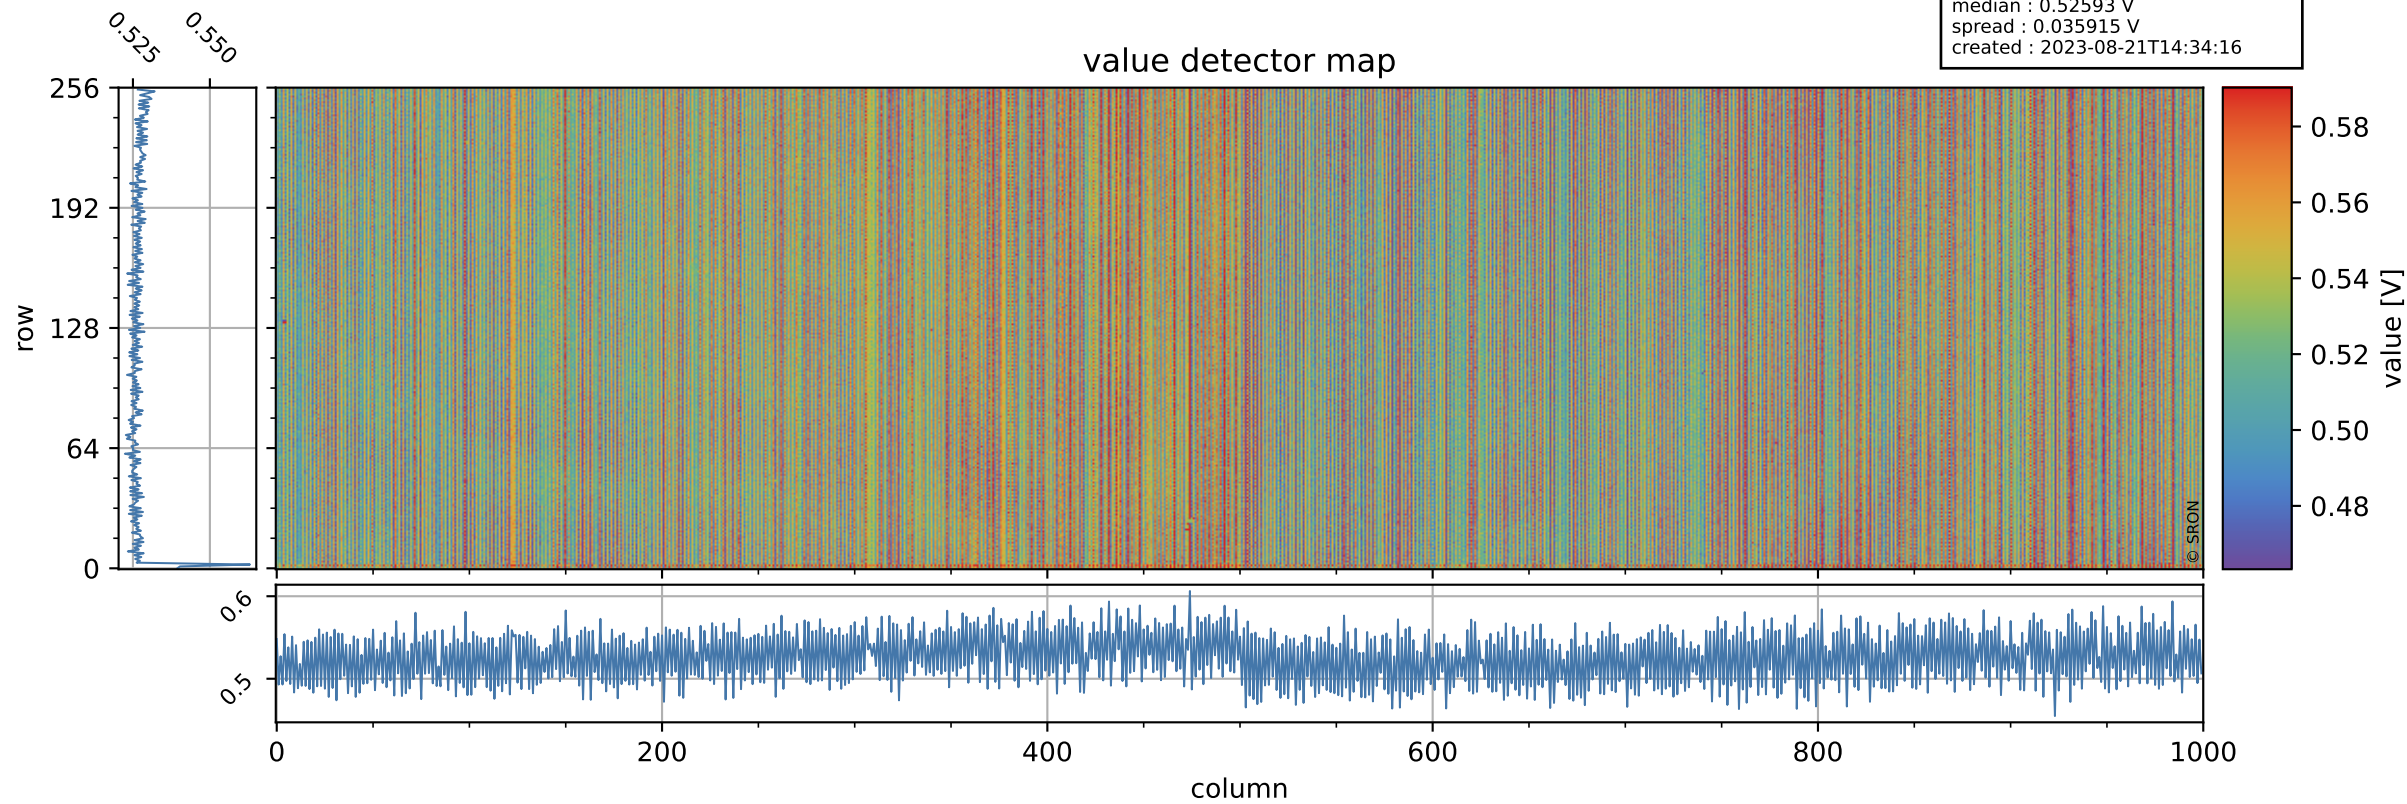

# Tropomi SWIR offset (official)

orbits : 20 in [10972, 11017]  
coverage : 2019-11-25 / 2019-11-28  
median : 0.52593 V  
spread : 0.035915 V  
created : 2023-08-21T14:34:16

## value detector map

# Tropomi SWIR offset (official)

orbits : 20 in [10972, 11017]  
coverage : 2019-11-25 / 2019-11-28  
median : 27.634  $\mu\text{V}$   
spread : 14.222  $\mu\text{V}$   
created : 2023-08-21T14:34:17

# Tropomi SWIR offset (official) ground-tracks of Sentinel-5P

orbits : 20 in [10972, 11017]  
coverage : 2019-11-25 / 2019-11-28  
created : 2023-08-21T14:34:17