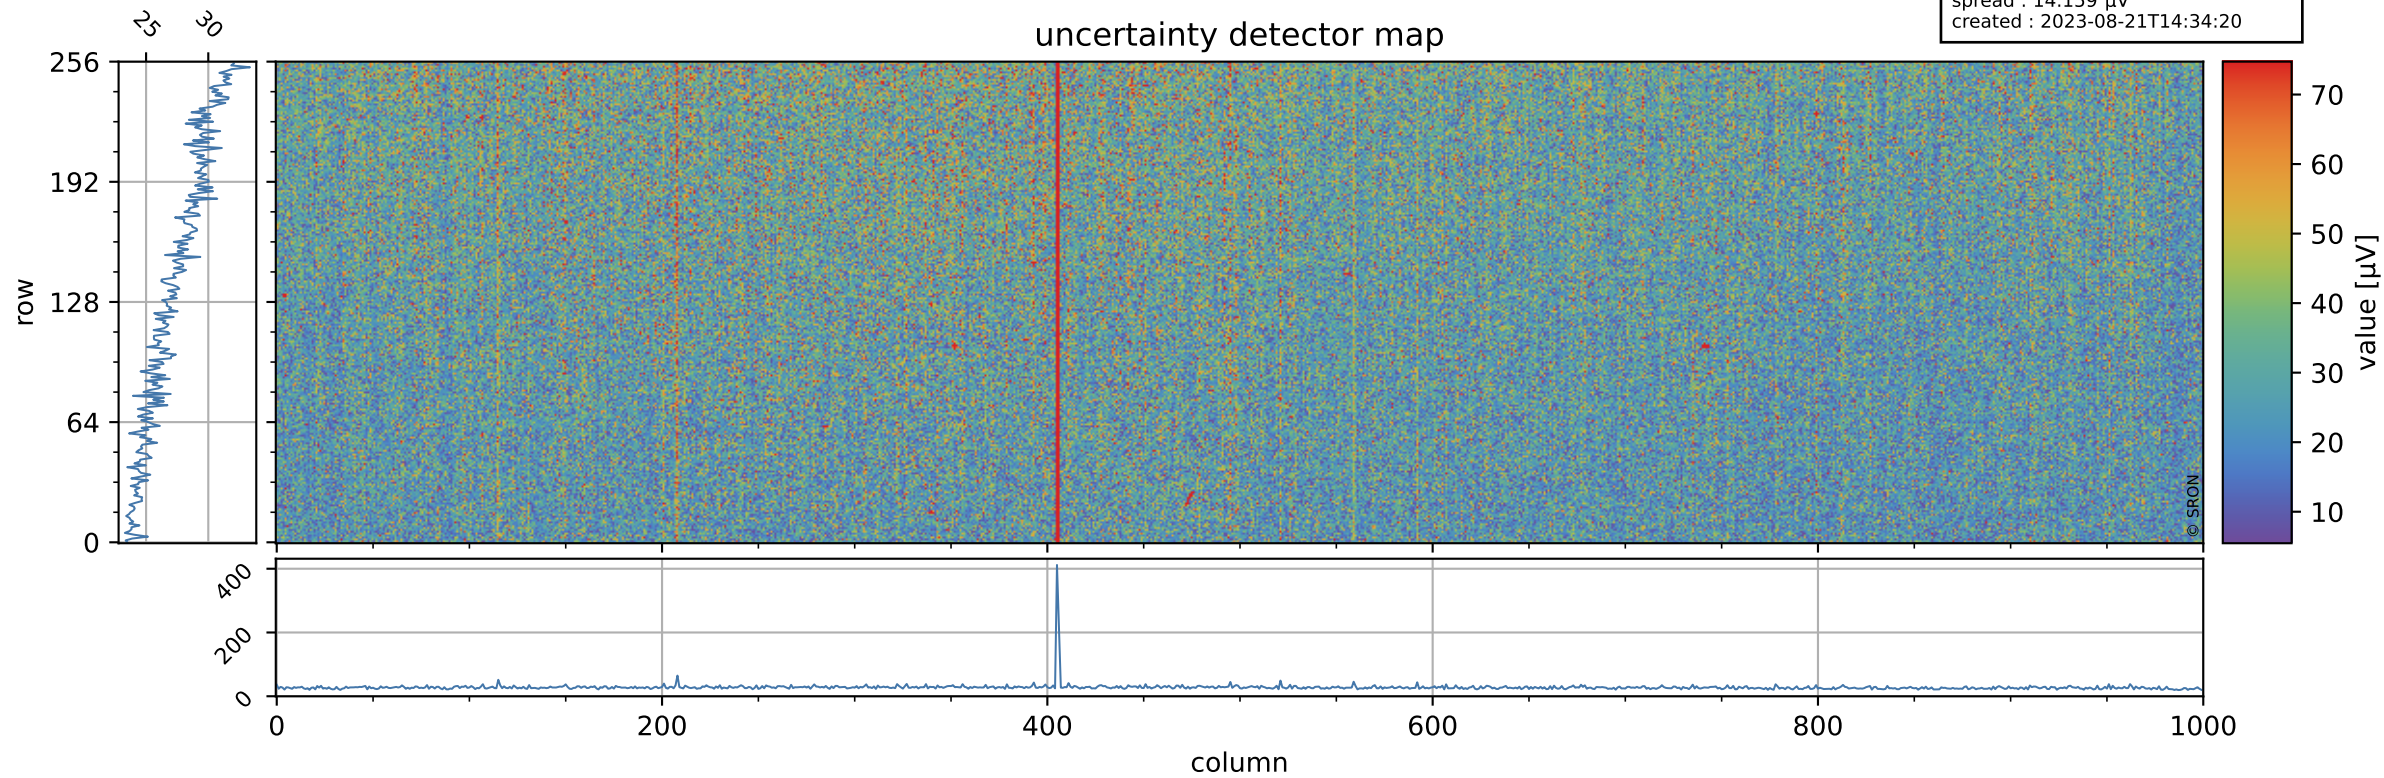

Tropomi SWIR offset (official)

orbits : 19 in [10987, 11032]
coverage : 2019-11-27 / 2019-11-30
median : 0.52594 V
spread : 0.035915 V
created : 2023-08-21T14:34:19

value detector map

Tropomi SWIR offset (official)

orbits : 19 in [10987, 11032]
coverage : 2019-11-27 / 2019-11-30
median : 27.491 μV
spread : 14.159 μV
created : 2023-08-21T14:34:20

Tropomi SWIR offset (official)

orbits : 19 in [10987, 11032]
coverage : 2019-11-27 / 2019-11-30
median : -0.080531 mV
spread : 0.36117 mV
created : 2023-08-21T14:34:20

value compared with SWIR offset CKD

Tropomi SWIR offset (official) ground-tracks of Sentinel-5P

orbits : 19 in [10987, 11032]
coverage : 2019-11-27 / 2019-11-30
created : 2023-08-21T14:34:21

Tropomi SWIR offset (official)

orbits : [2827, 11032]
coverage : 2018-04-30 / 2019-11-30
created : 2023-08-21T14:34:21

trend of detector median & temperatures