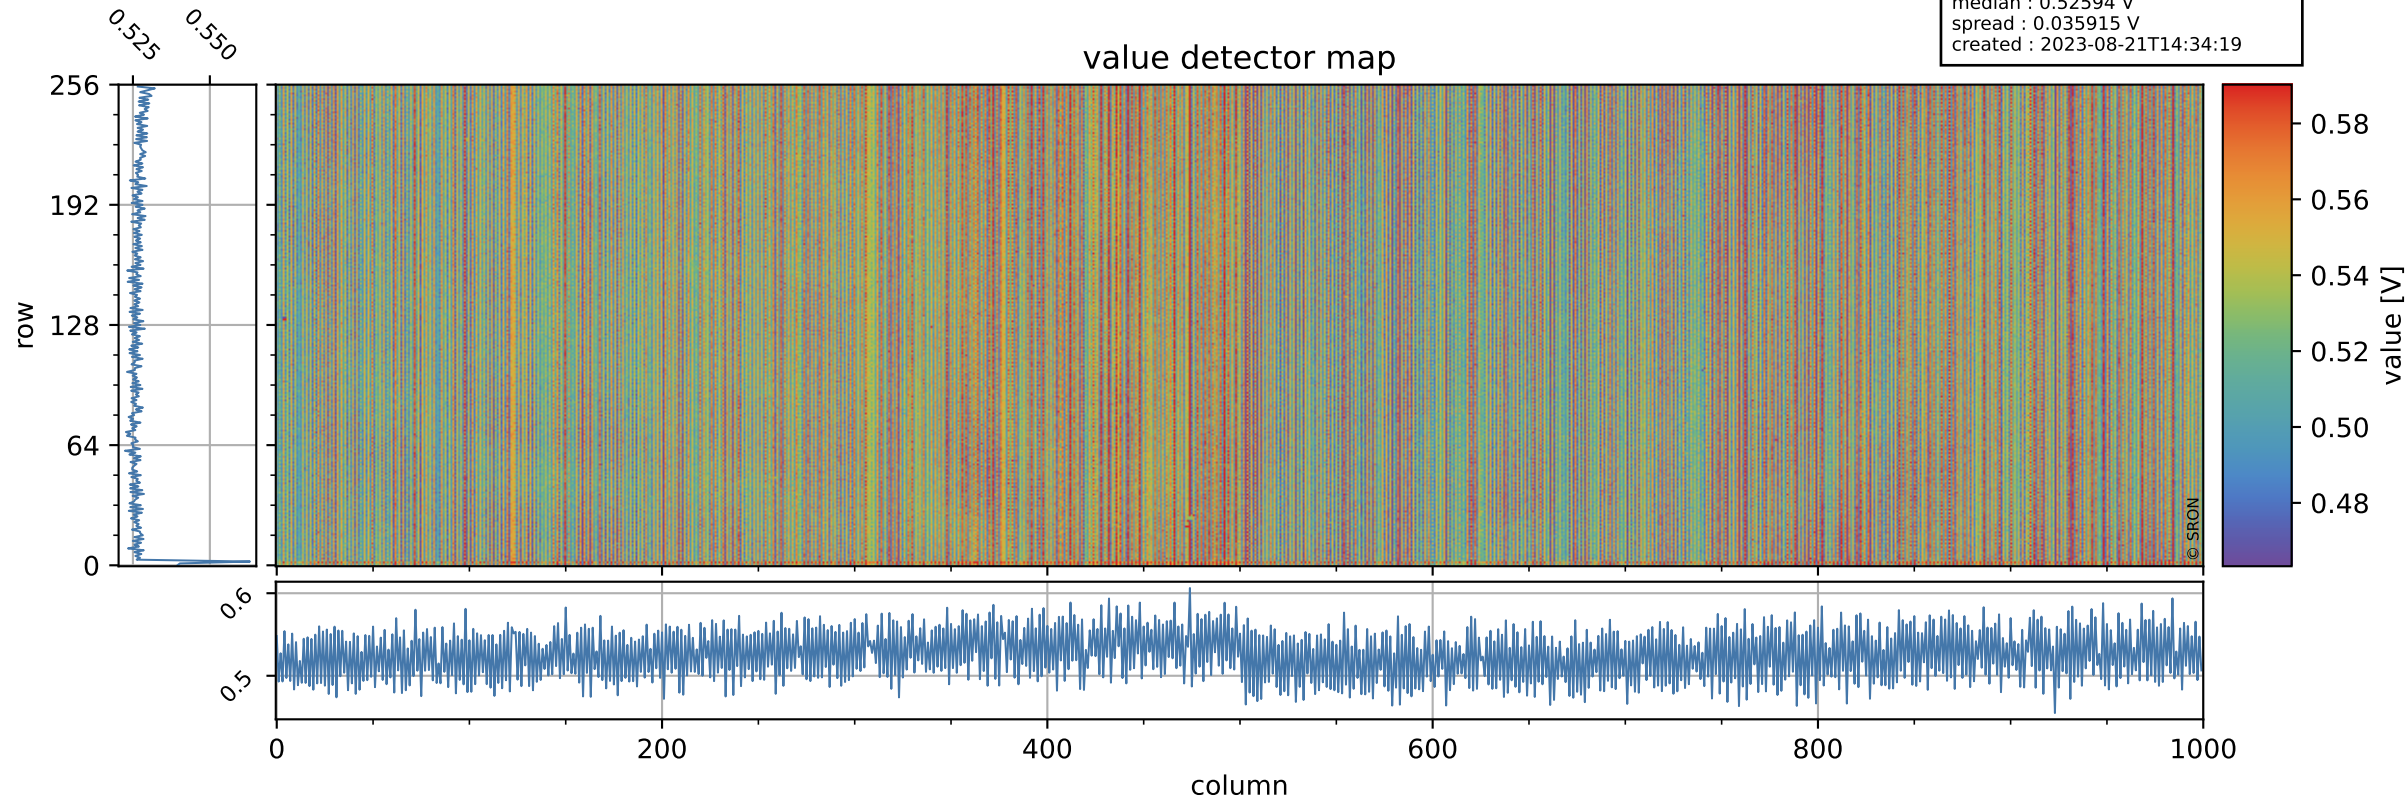

Tropomi SWIR offset (official)

orbits : 19 in [10987, 11032]
coverage : 2019-11-27 / 2019-11-30
median : 0.52594 V
spread : 0.035915 V
created : 2023-08-21T14:34:19

value detector map

Tropomi SWIR offset (official)

orbits : 19 in [10987, 11032]
coverage : 2019-11-27 / 2019-11-30
median : 27.491 μV
spread : 14.159 μV
created : 2023-08-21T14:34:20

Tropomi SWIR offset (official)

orbits : 19 in [10987, 11032]
coverage : 2019-11-27 / 2019-11-30
median : -0.080531 mV
spread : 0.36117 mV
created : 2023-08-21T14:34:20

value compared with SWIR offset CKD

Tropomi SWIR offset (official) ground-tracks of Sentinel-5P

orbits : 19 in [10987, 11032]
coverage : 2019-11-27 / 2019-11-30
created : 2023-08-21T14:34:21

Tropomi SWIR offset (official)

orbits : [2827, 11032]
coverage : 2018-04-30 / 2019-11-30
created : 2023-08-21T14:34:21

trend of detector median & temperatures