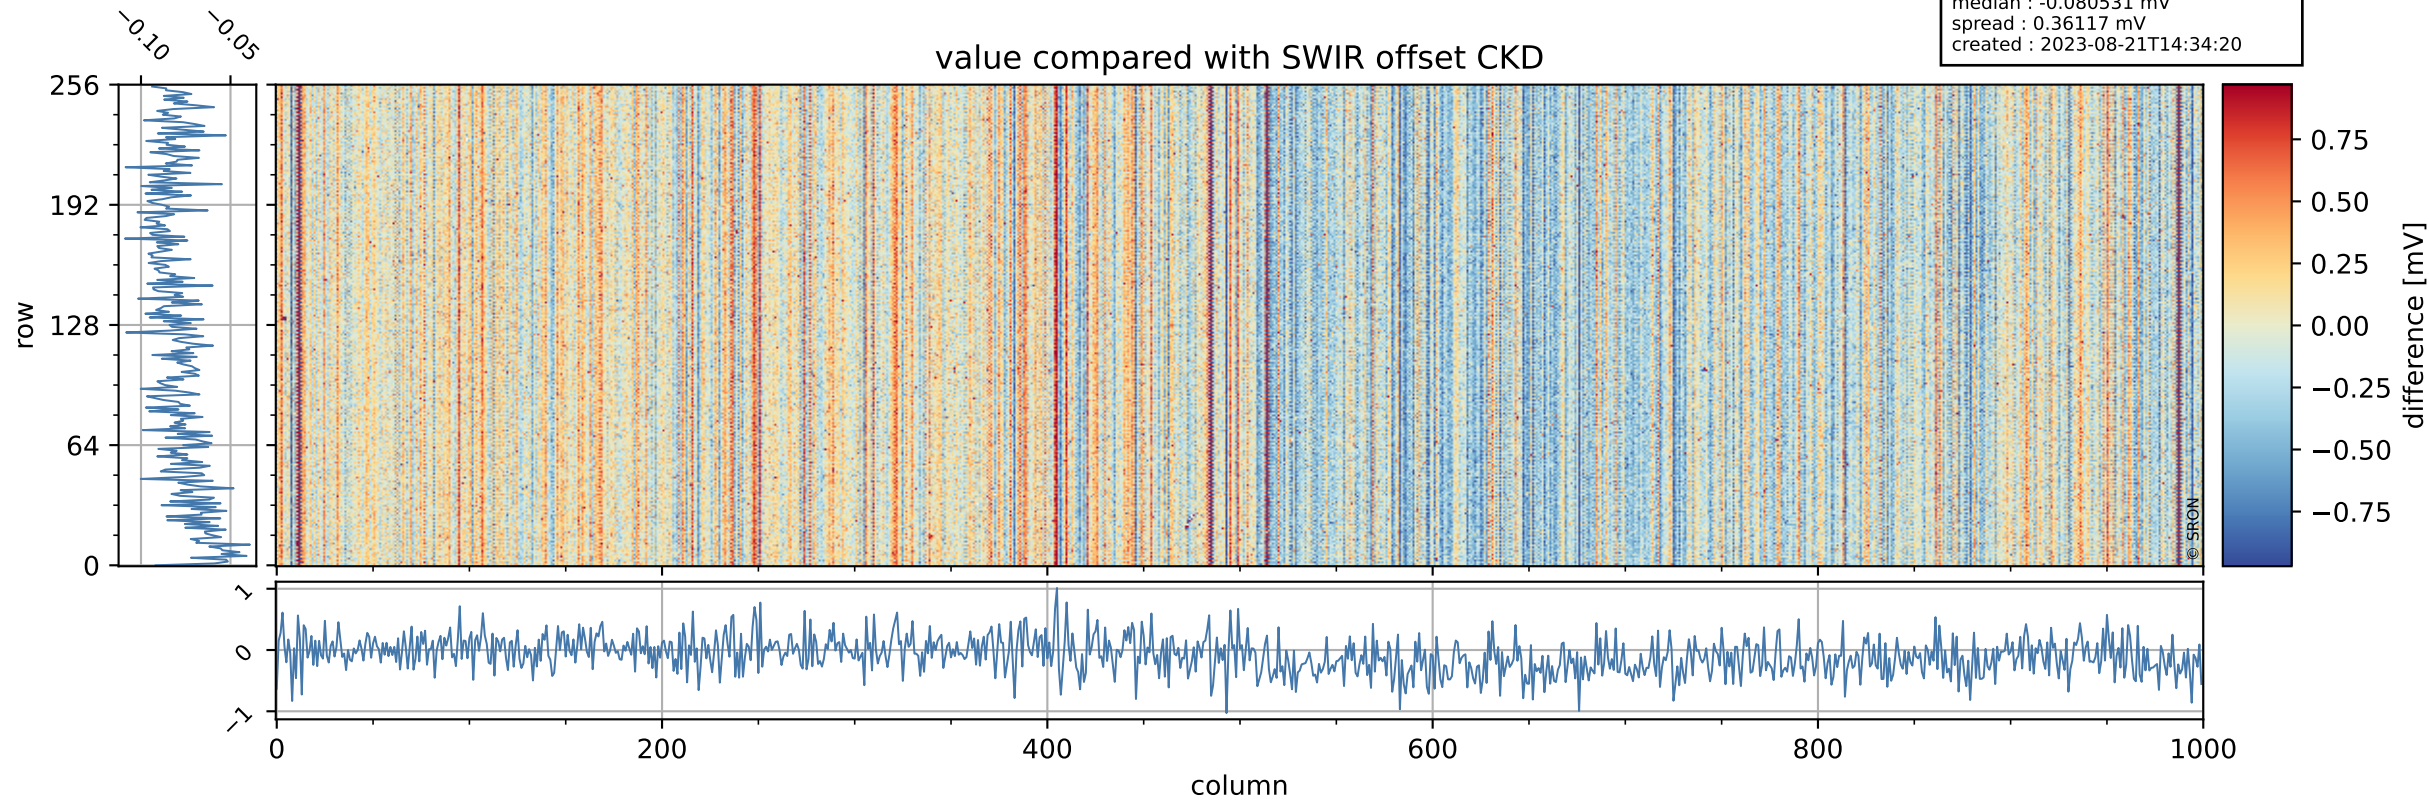

Tropomi SWIR offset (official)

orbits : 19 in [10987, 11032]
coverage : 2019-11-27 / 2019-11-30
median : 0.52594 V
spread : 0.035915 V
created : 2023-08-21T14:34:19

value detector map

Tropomi SWIR offset (official)

orbits : 19 in [10987, 11032]
coverage : 2019-11-27 / 2019-11-30
median : 27.491 μV
spread : 14.159 μV
created : 2023-08-21T14:34:20

Tropomi SWIR offset (official)

orbits : 19 in [10987, 11032]
coverage : 2019-11-27 / 2019-11-30
median : -0.080531 mV
spread : 0.36117 mV
created : 2023-08-21T14:34:20

value compared with SWIR offset CKD

Tropomi SWIR offset (official) ground-tracks of Sentinel-5P

orbits : 19 in [10987, 11032]
coverage : 2019-11-27 / 2019-11-30
created : 2023-08-21T14:34:21

Tropomi SWIR offset (official)

orbits : [2827, 11032]
coverage : 2018-04-30 / 2019-11-30
created : 2023-08-21T14:34:21

trend of detector median & temperatures