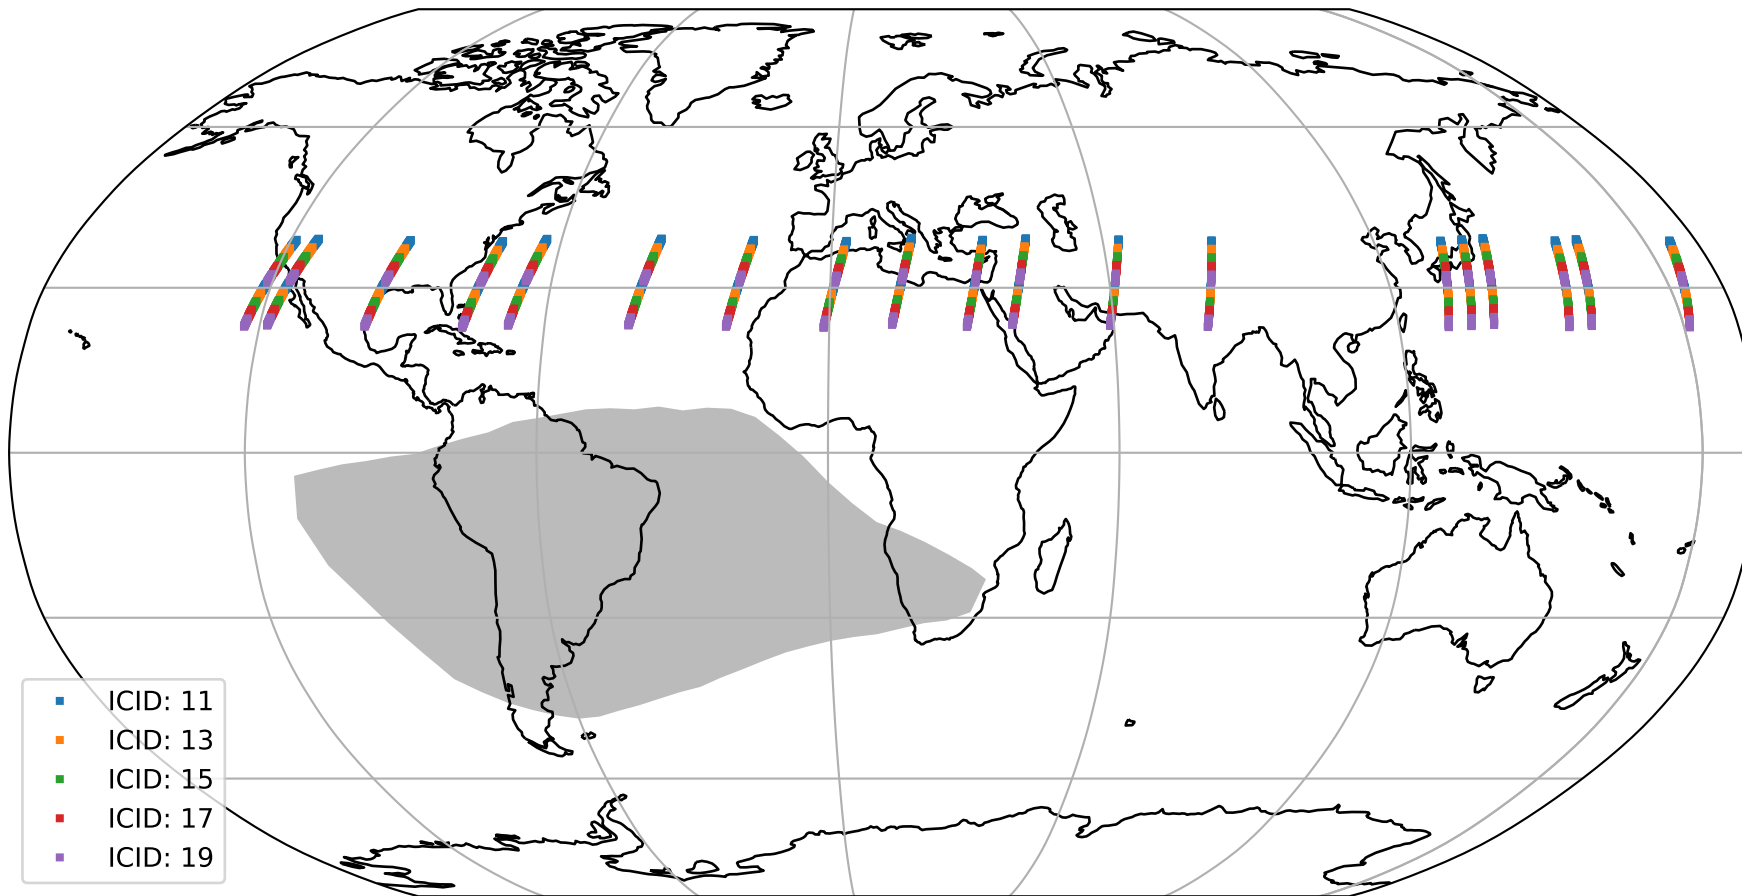

Tropomi SWIR offset (official)

orbits : 19 in [10987, 11032]
coverage : 2019-11-27 / 2019-11-30
median : 0.52594 V
spread : 0.035915 V
created : 2023-08-21T14:34:19

value detector map

Tropomi SWIR offset (official)

orbits : 19 in [10987, 11032]
coverage : 2019-11-27 / 2019-11-30
median : 27.491 μV
spread : 14.159 μV
created : 2023-08-21T14:34:20

Tropomi SWIR offset (official)

orbits : 19 in [10987, 11032]
coverage : 2019-11-27 / 2019-11-30
median : -0.080531 mV
spread : 0.36117 mV
created : 2023-08-21T14:34:20

value compared with SWIR offset CKD

Tropomi SWIR offset (official) ground-tracks of Sentinel-5P

orbits : 19 in [10987, 11032]
coverage : 2019-11-27 / 2019-11-30
created : 2023-08-21T14:34:21

Tropomi SWIR offset (official)

orbits : [2827, 11032]
coverage : 2018-04-30 / 2019-11-30
created : 2023-08-21T14:34:21

trend of detector median & temperatures