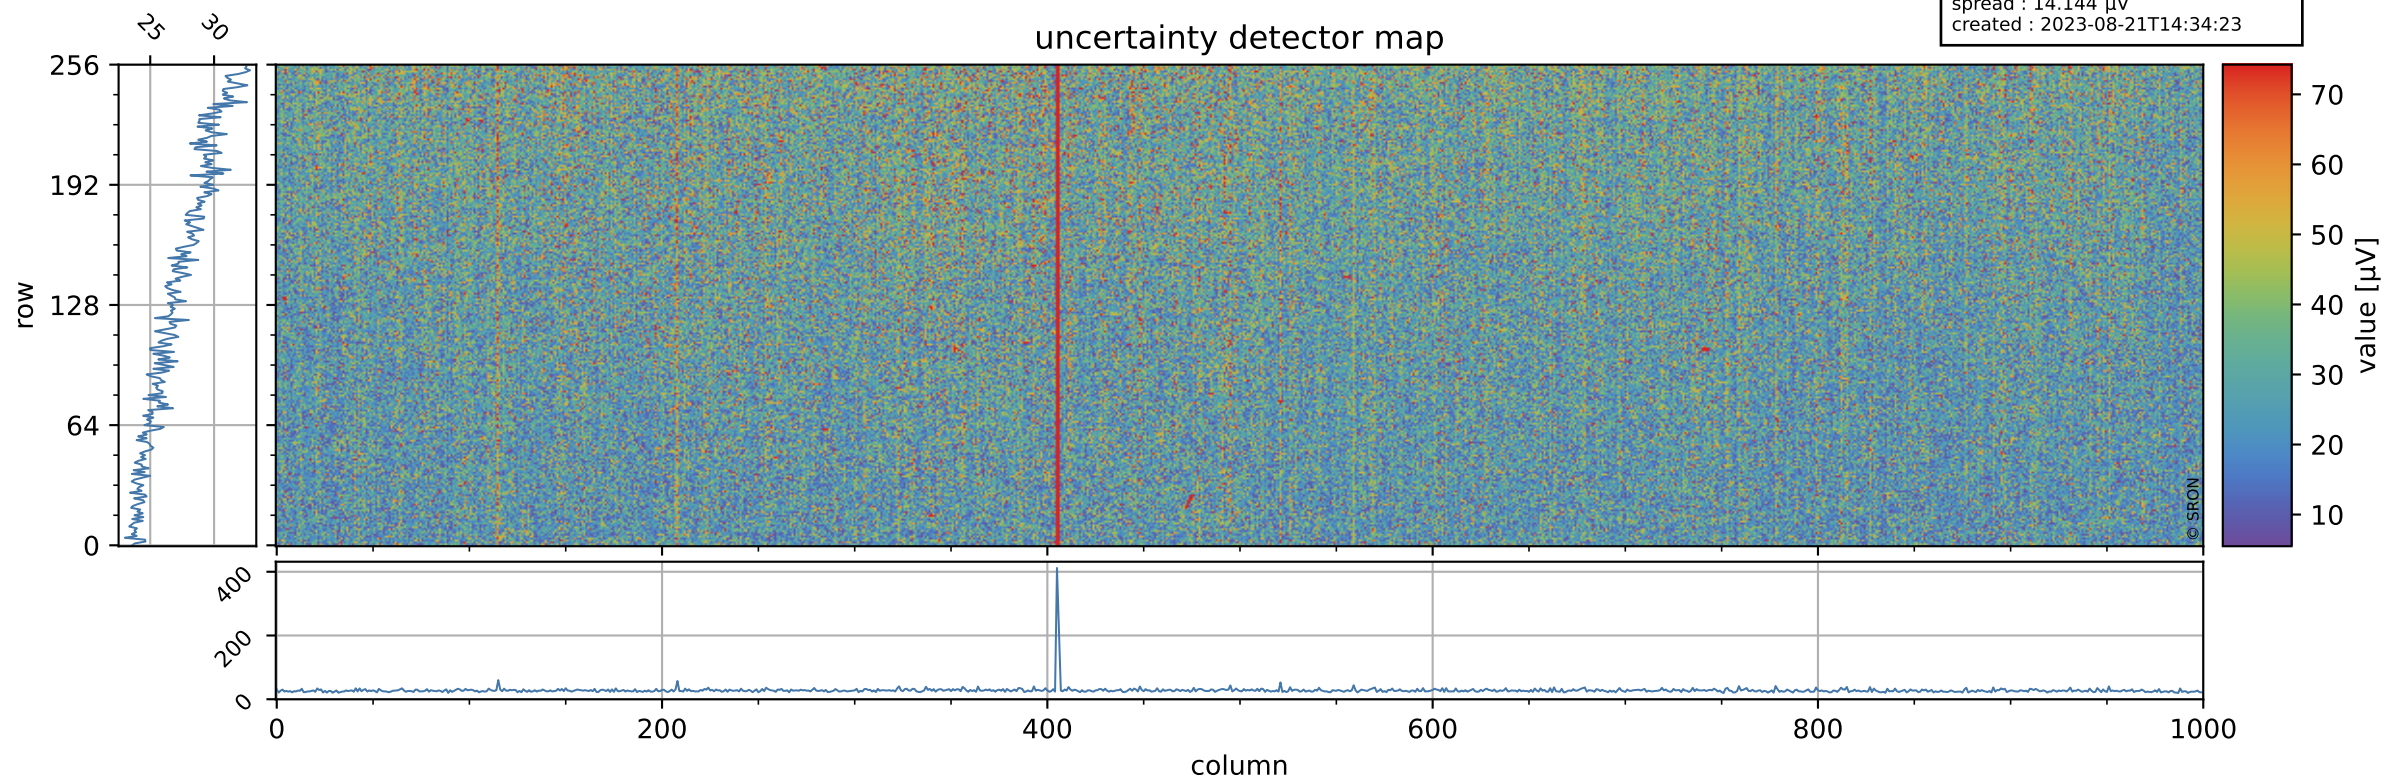

# Tropomi SWIR offset (official)

orbits : 20 in [11002, 11047]  
coverage : 2019-11-27 / 2019-12-01  
median : 0.52594 V  
spread : 0.035915 V  
created : 2023-08-21T14:34:22

## value detector map

# Tropomi SWIR offset (official)

orbits : 20 in [11002, 11047]  
coverage : 2019-11-27 / 2019-12-01  
median : 27.453  $\mu\text{V}$   
spread : 14.144  $\mu\text{V}$   
created : 2023-08-21T14:34:23

# Tropomi SWIR offset (official) ground-tracks of Sentinel-5P

orbits : 20 in [11002, 11047]  
coverage : 2019-11-27 / 2019-12-01  
created : 2023-08-21T14:34:24