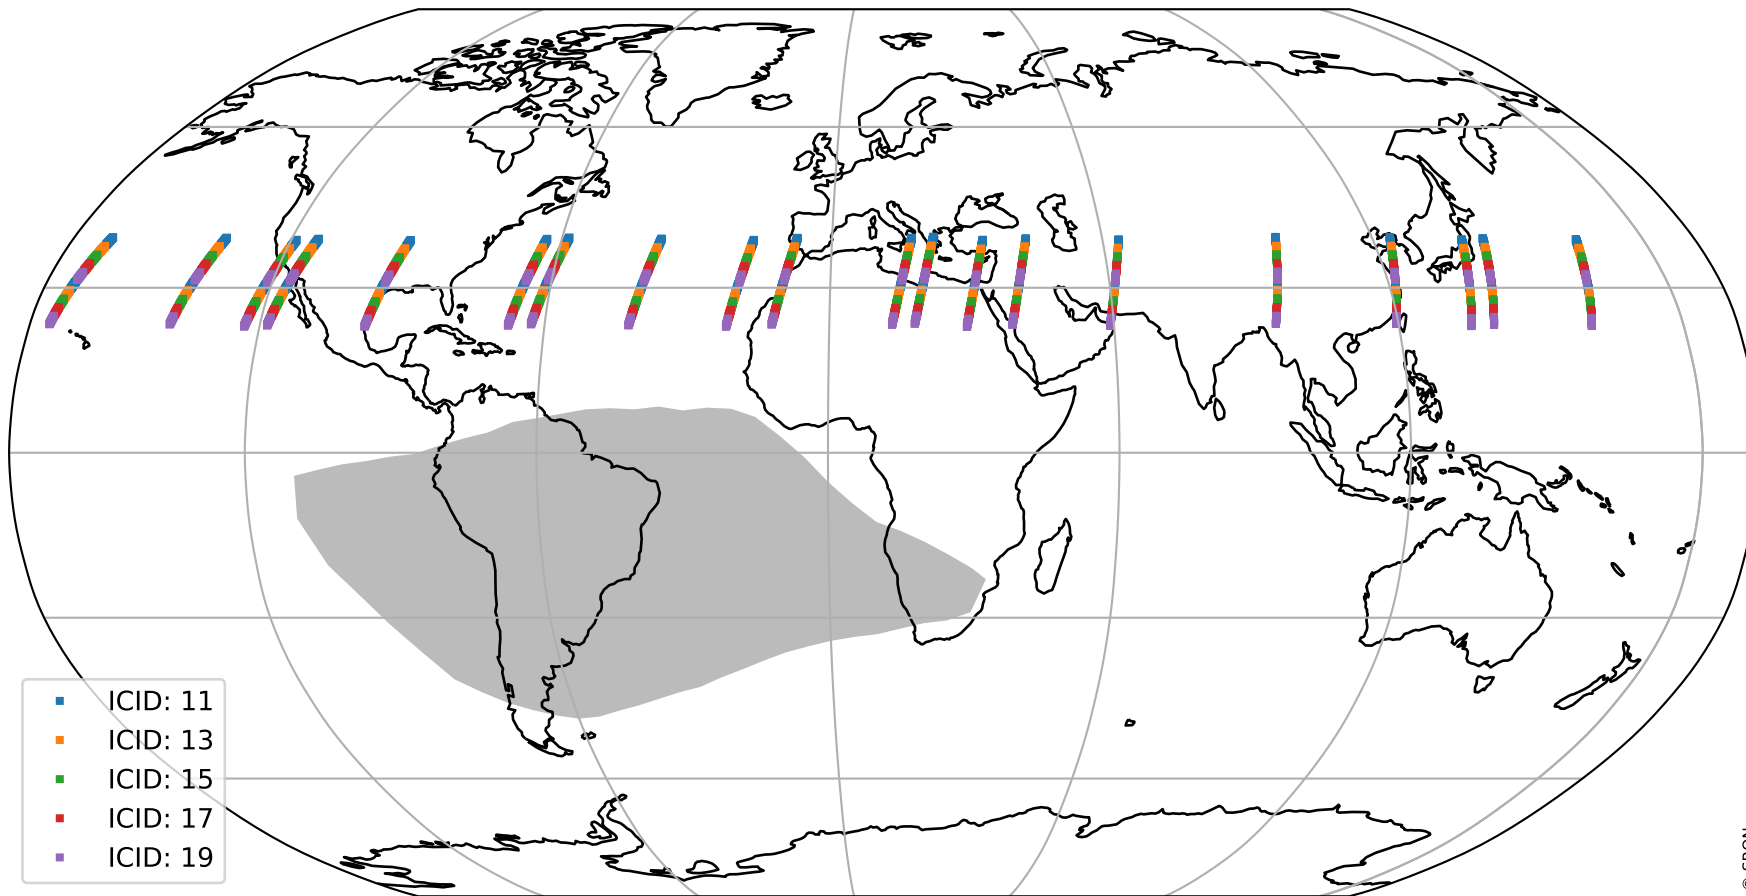

# Tropomi SWIR offset (official)

orbits : 20 in [11002, 11047]  
coverage : 2019-11-27 / 2019-12-01  
median : 27.453  $\mu\text{V}$   
spread : 14.144  $\mu\text{V}$   
created : 2023-08-21T14:34:23

# Tropomi SWIR offset (official)

orbits : 20 in [11002, 11047]  
coverage : 2019-11-27 / 2019-12-01  
median : -0.080668 mV  
spread : 0.36155 mV  
created : 2023-08-21T14:34:23

value compared with SWIR offset CKD

# Tropomi SWIR offset (official) ground-tracks of Sentinel-5P

orbits : 20 in [11002, 11047]  
coverage : 2019-11-27 / 2019-12-01  
created : 2023-08-21T14:34:24

# Tropomi SWIR offset (official)

orbits : [2827, 11047]  
coverage : 2018-04-30 / 2019-12-01  
created : 2023-08-21T14:34:24