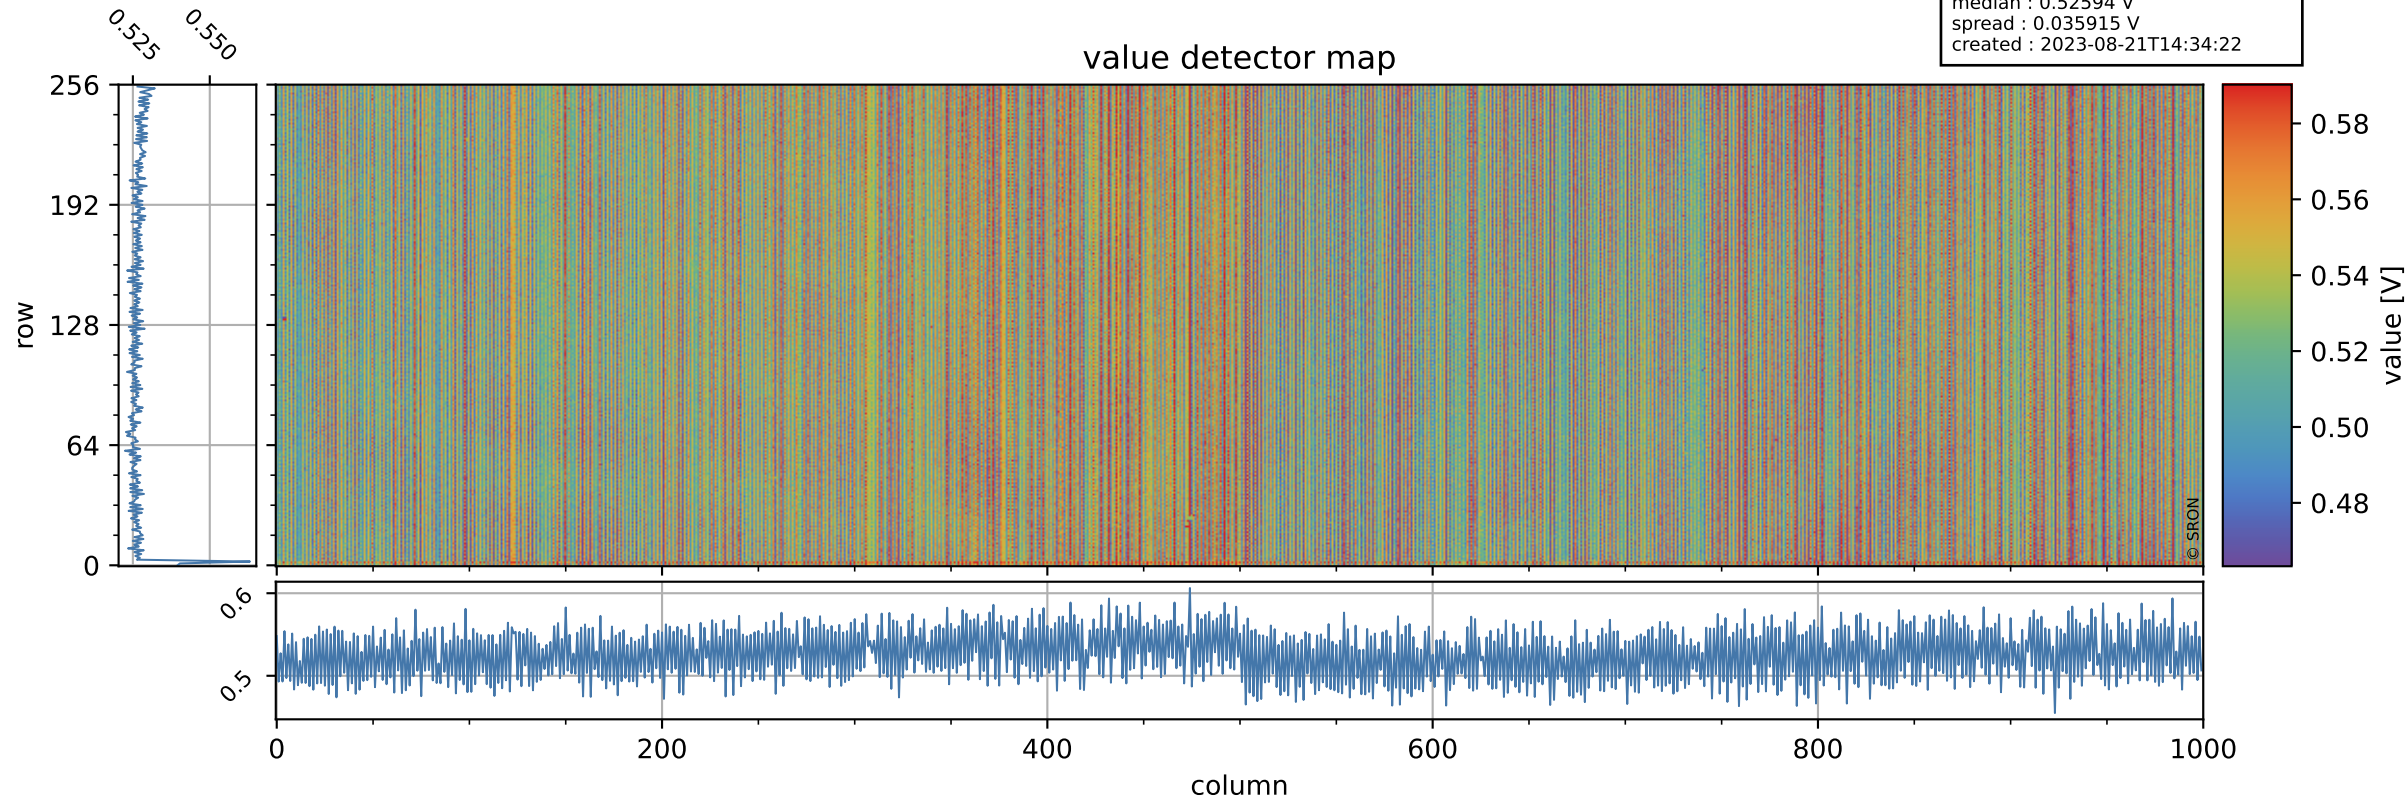

# Tropomi SWIR offset (official)

orbits : 20 in [11002, 11047]  
coverage : 2019-11-27 / 2019-12-01  
median : 0.52594 V  
spread : 0.035915 V  
created : 2023-08-21T14:34:22

## value detector map

# Tropomi SWIR offset (official)

orbits : 20 in [11002, 11047]  
coverage : 2019-11-27 / 2019-12-01  
median : 27.453  $\mu\text{V}$   
spread : 14.144  $\mu\text{V}$   
created : 2023-08-21T14:34:23

# Tropomi SWIR offset (official) ground-tracks of Sentinel-5P

orbits : 20 in [11002, 11047]  
coverage : 2019-11-27 / 2019-12-01  
created : 2023-08-21T14:34:24