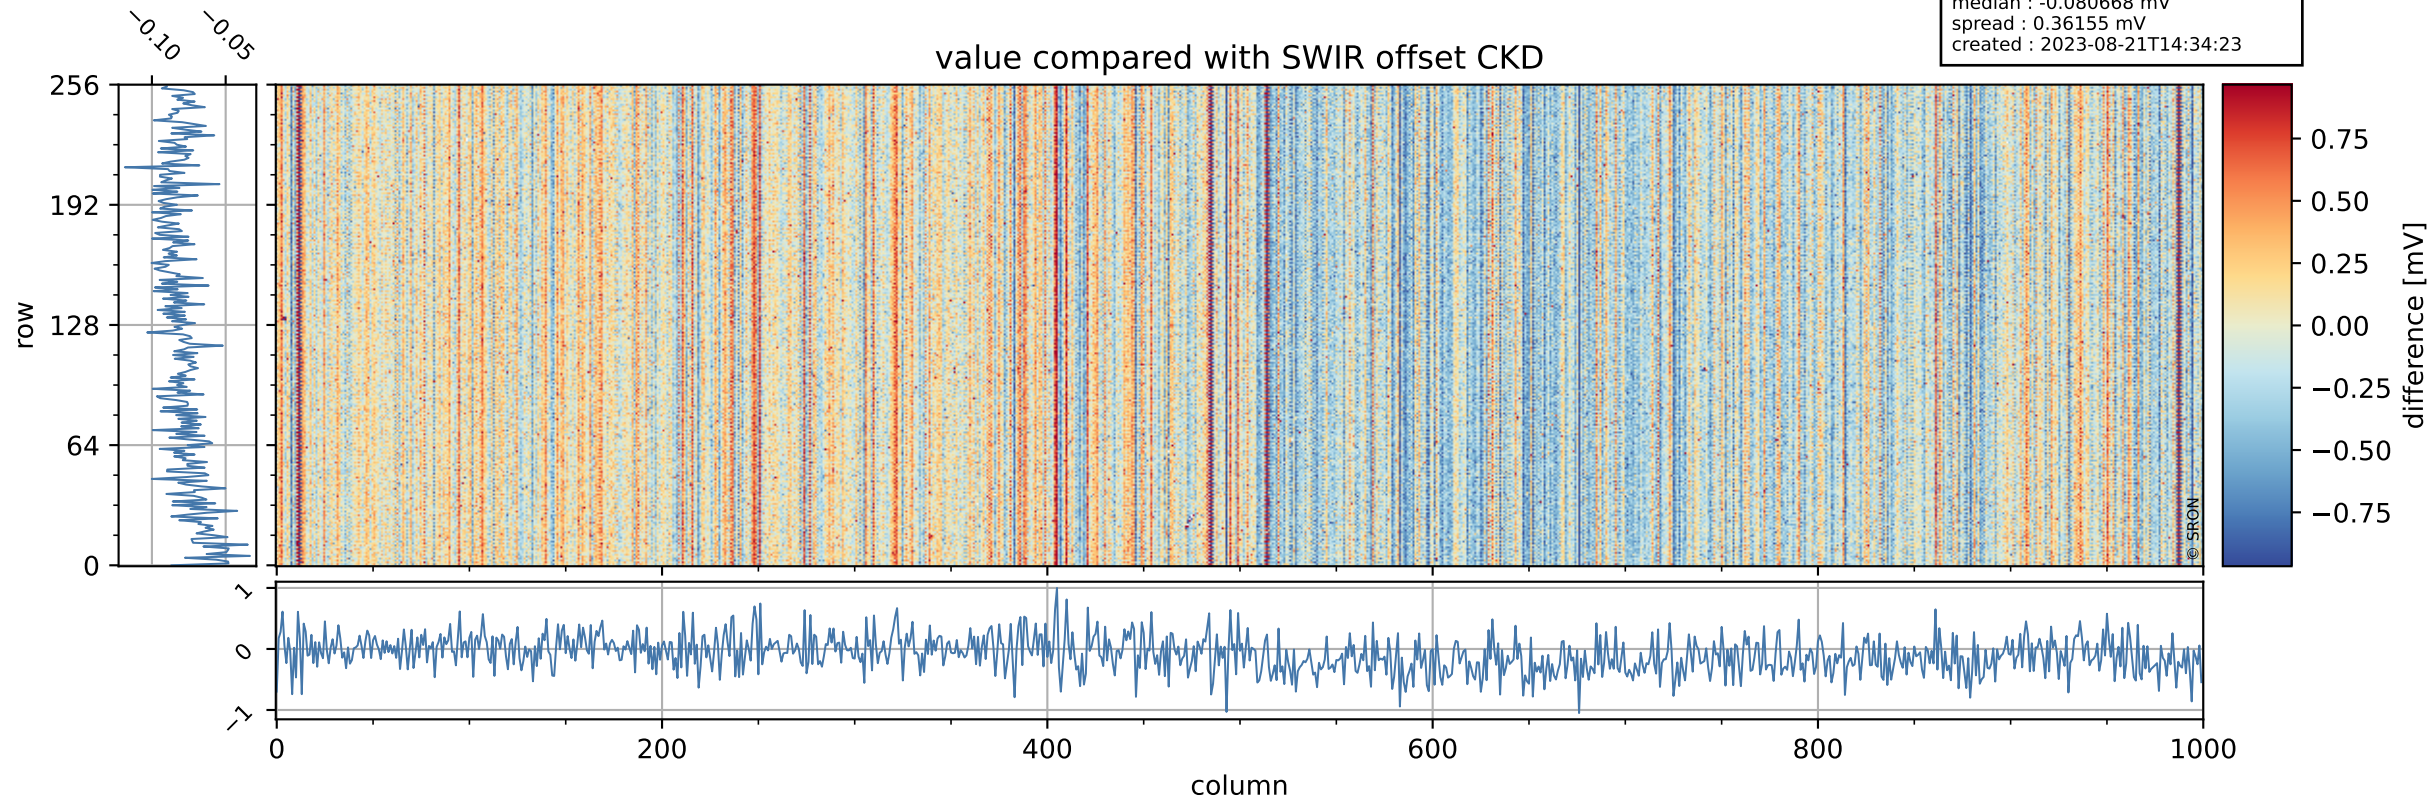

## value detector map

# Tropomi SWIR offset (official)

orbits : 20 in [11002, 11047]  
coverage : 2019-11-27 / 2019-12-01  
median : 27.453  $\mu\text{V}$   
spread : 14.144  $\mu\text{V}$   
created : 2023-08-21T14:34:23

# Tropomi SWIR offset (official)

orbits : 20 in [11002, 11047]  
coverage : 2019-11-27 / 2019-12-01  
median : -0.080668 mV  
spread : 0.36155 mV  
created : 2023-08-21T14:34:23

value compared with SWIR offset CKD

# Tropomi SWIR offset (official) ground-tracks of Sentinel-5P

orbits : 20 in [11002, 11047]  
coverage : 2019-11-27 / 2019-12-01  
created : 2023-08-21T14:34:24