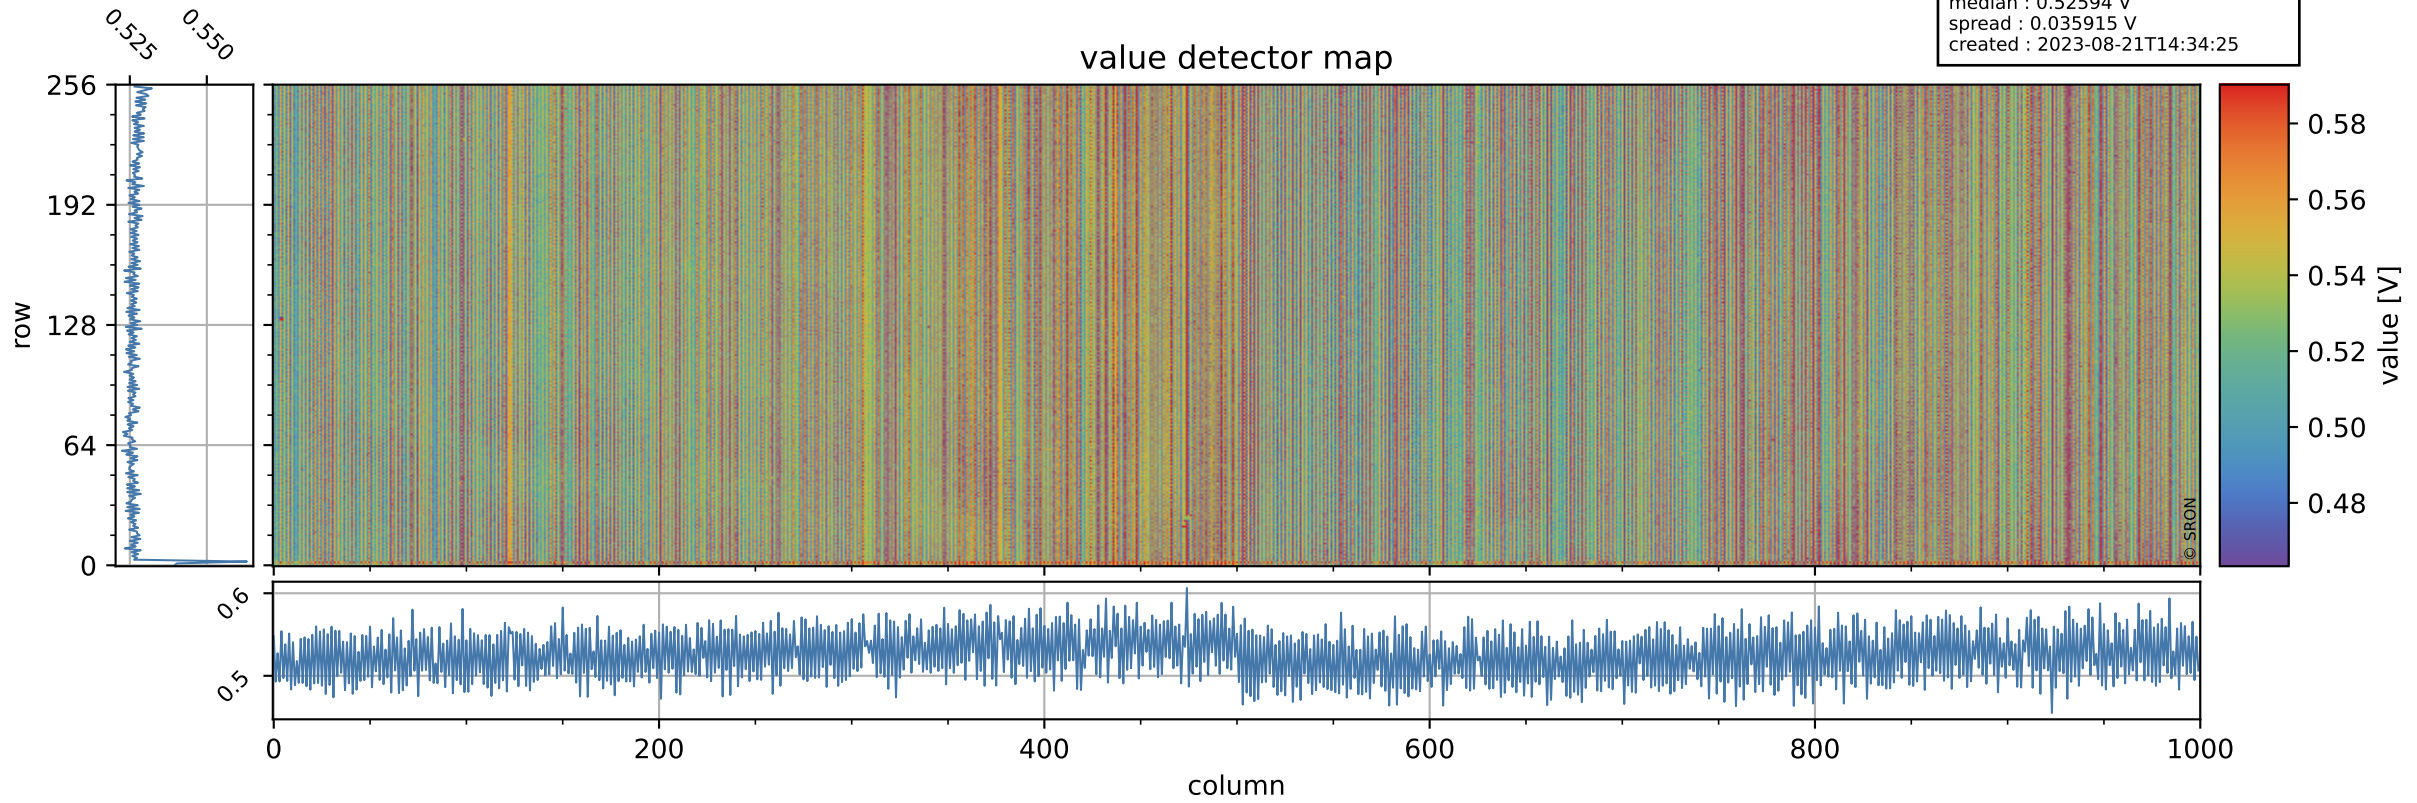

# Tropomi SWIR offset (official)

orbits : 19 in [11017, 11062]  
coverage : 2019-11-29 / 2019-12-02  
median : 0.52594 V  
spread : 0.035915 V  
created : 2023-08-21T14:34:25

## value detector map

# Tropomi SWIR offset (official)

orbits : 19 in [11017, 11062]  
coverage : 2019-11-29 / 2019-12-02  
median : 28.066  $\mu\text{V}$   
spread : 14.266  $\mu\text{V}$   
created : 2023-08-21T14:34:26

# Tropomi SWIR offset (official) ground-tracks of Sentinel-5P

orbits : 19 in [11017, 11062]  
coverage : 2019-11-29 / 2019-12-02  
created : 2023-08-21T14:34:27