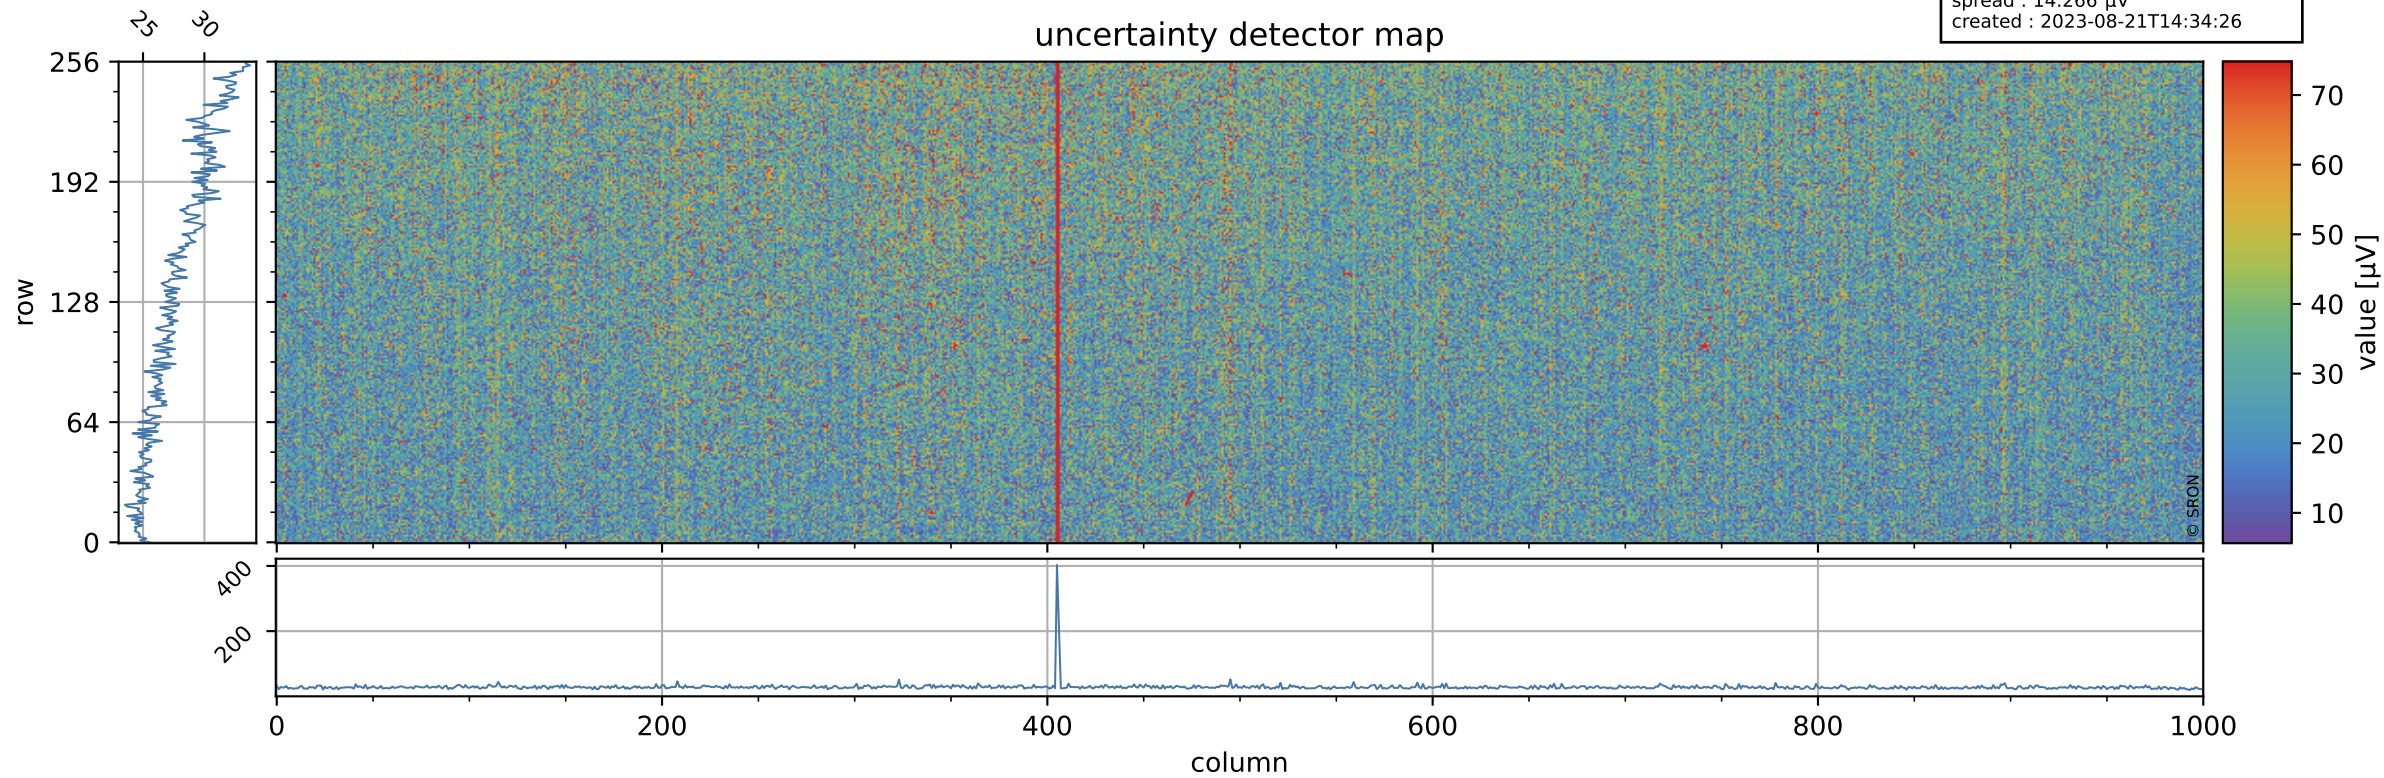

# Tropomi SWIR offset (official)

orbits : 19 in [11017, 11062]  
coverage : 2019-11-29 / 2019-12-02  
median : 0.52594 V  
spread : 0.035915 V  
created : 2023-08-21T14:34:25

## value detector map

# Tropomi SWIR offset (official)

orbits : 19 in [11017, 11062]  
coverage : 2019-11-29 / 2019-12-02  
median : 28.066  $\mu\text{V}$   
spread : 14.266  $\mu\text{V}$   
created : 2023-08-21T14:34:26

# Tropomi SWIR offset (official) ground-tracks of Sentinel-5P

orbits : 19 in [11017, 11062]  
coverage : 2019-11-29 / 2019-12-02  
created : 2023-08-21T14:34:27