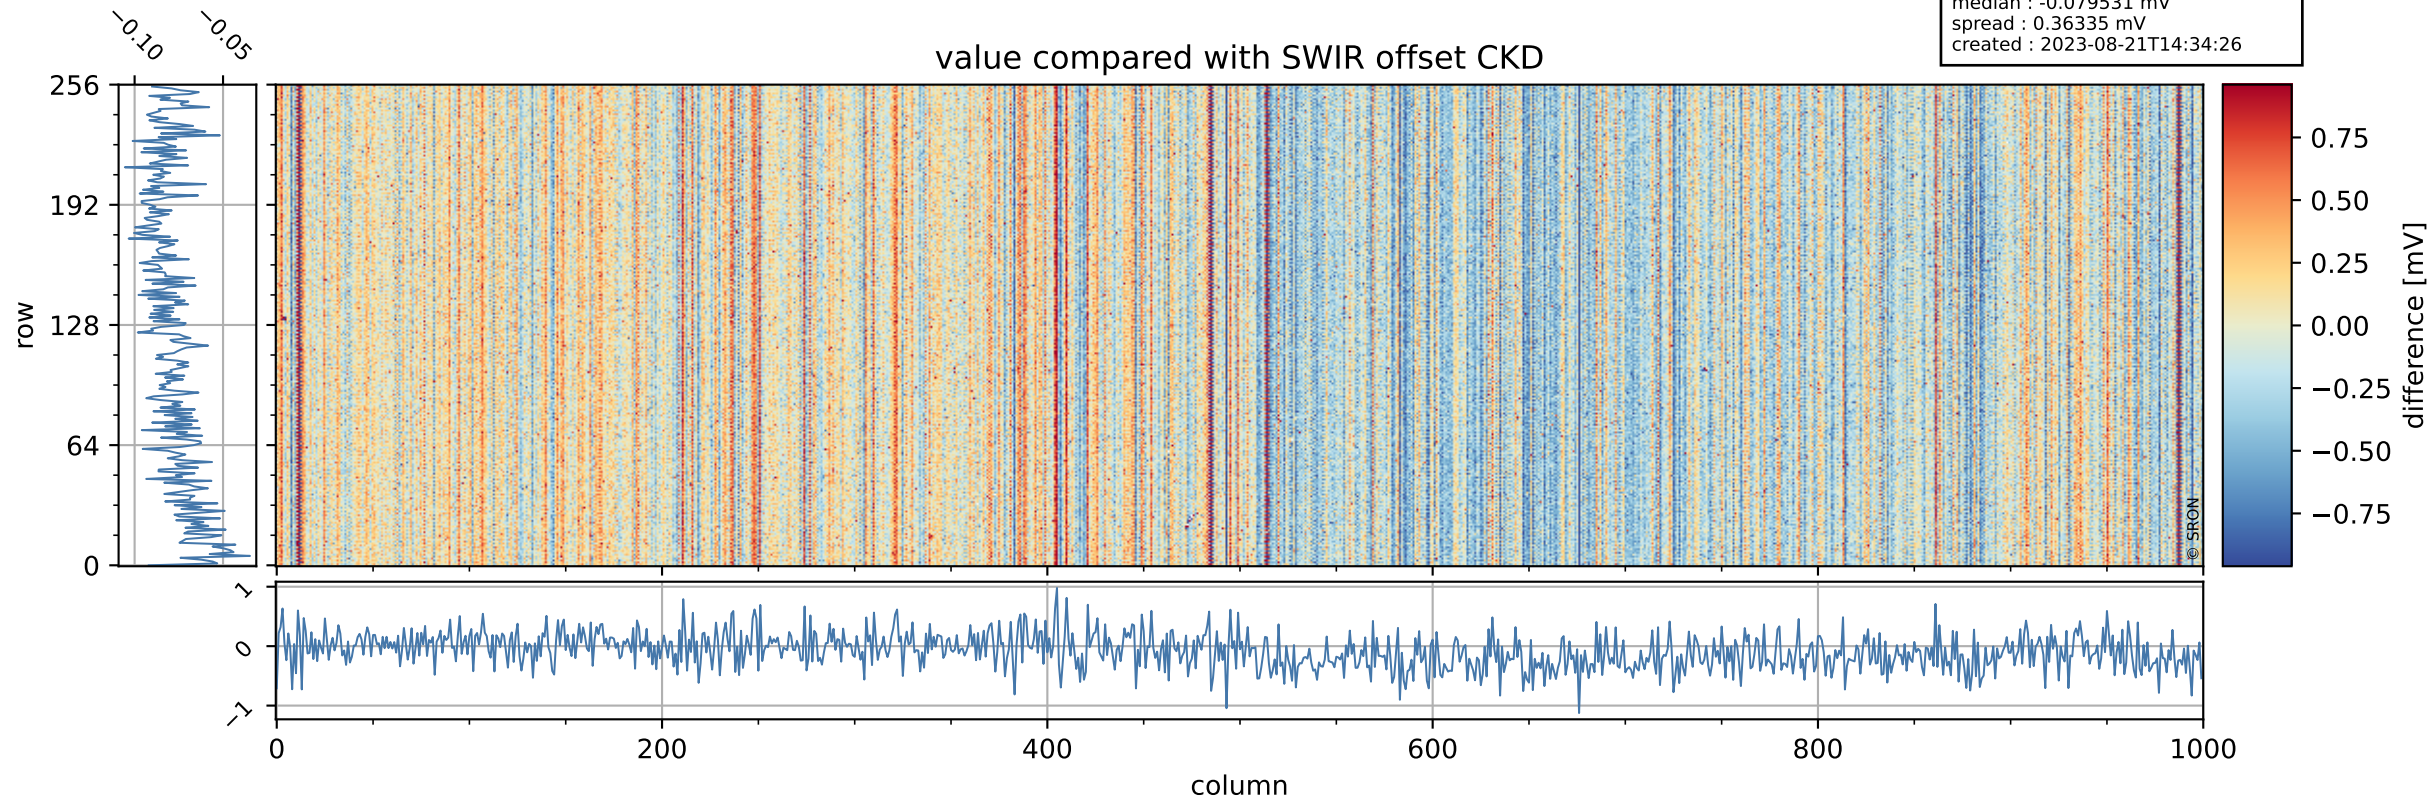

## value detector map

# Tropomi SWIR offset (official)

orbits : 19 in [11017, 11062]  
coverage : 2019-11-29 / 2019-12-02  
median : 28.066  $\mu\text{V}$   
spread : 14.266  $\mu\text{V}$   
created : 2023-08-21T14:34:26

# Tropomi SWIR offset (official)

orbits : 19 in [11017, 11062]  
coverage : 2019-11-29 / 2019-12-02  
median : -0.079531 mV  
spread : 0.36335 mV  
created : 2023-08-21T14:34:26

value compared with SWIR offset CKD

# Tropomi SWIR offset (official) ground-tracks of Sentinel-5P

orbits : 19 in [11017, 11062]  
coverage : 2019-11-29 / 2019-12-02  
created : 2023-08-21T14:34:27