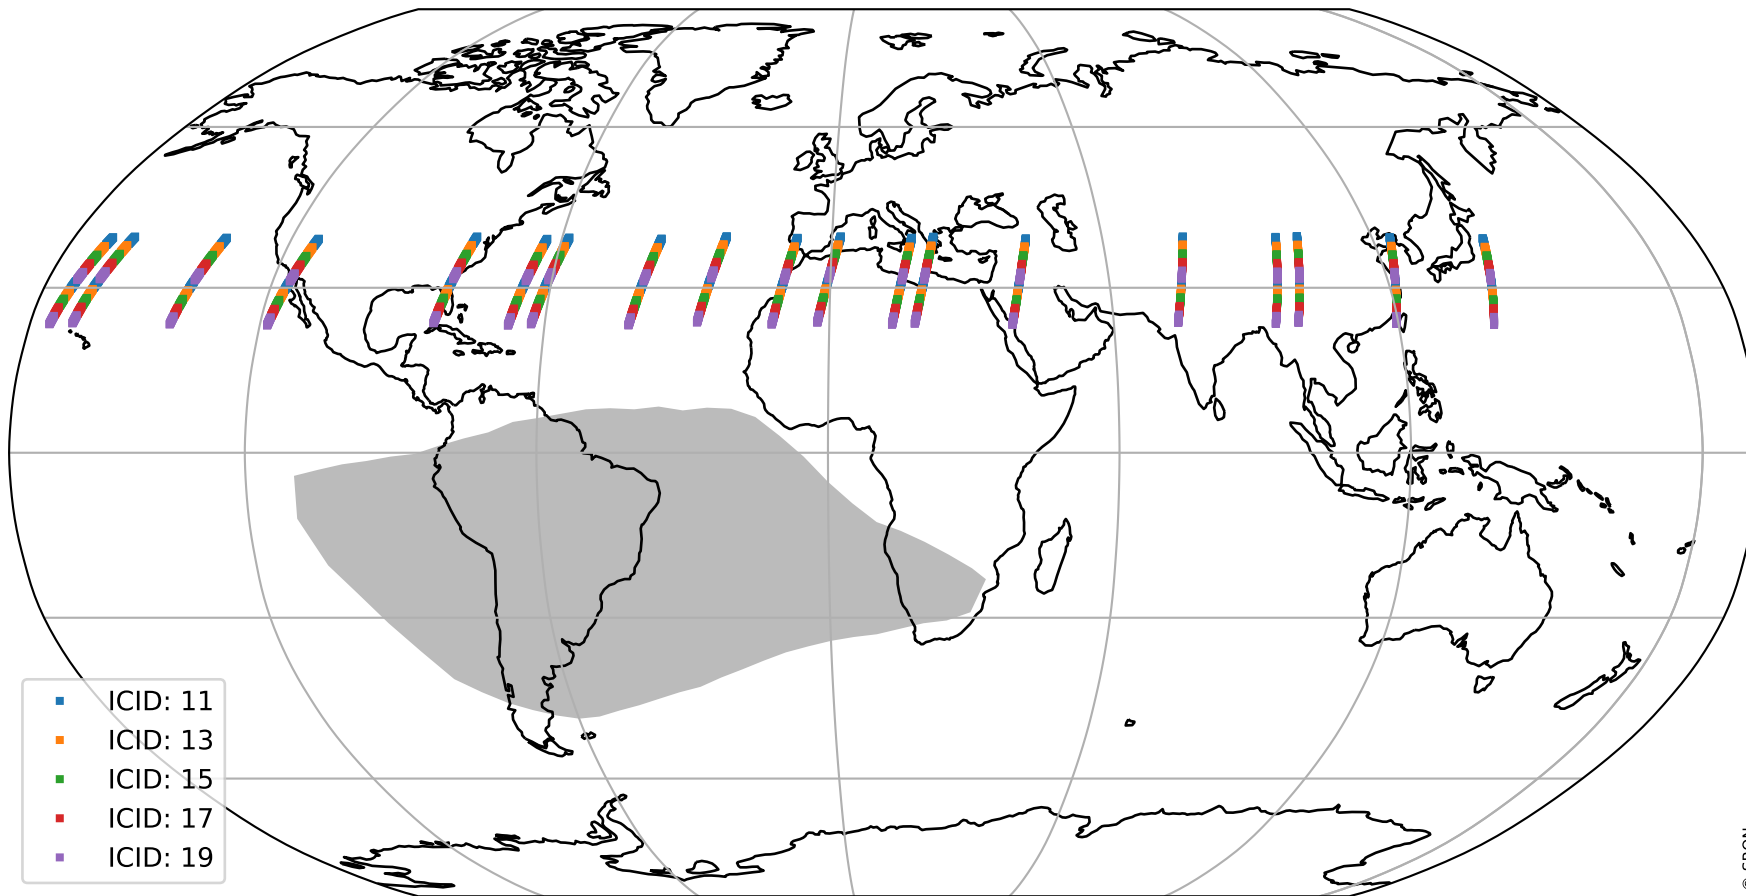

# Tropomi SWIR offset (official)

orbits : 19 in [11017, 11062]  
coverage : 2019-11-29 / 2019-12-02  
median : 28.066  $\mu\text{V}$   
spread : 14.266  $\mu\text{V}$   
created : 2023-08-21T14:34:26

# Tropomi SWIR offset (official)

orbits : 19 in [11017, 11062]  
coverage : 2019-11-29 / 2019-12-02  
median : -0.079531 mV  
spread : 0.36335 mV  
created : 2023-08-21T14:34:26

value compared with SWIR offset CKD

# Tropomi SWIR offset (official) ground-tracks of Sentinel-5P

orbits : 19 in [11017, 11062]  
coverage : 2019-11-29 / 2019-12-02  
created : 2023-08-21T14:34:27

# Tropomi SWIR offset (official)

orbits : [2827, 11062]  
coverage : 2018-04-30 / 2019-12-02  
created : 2023-08-21T14:34:27