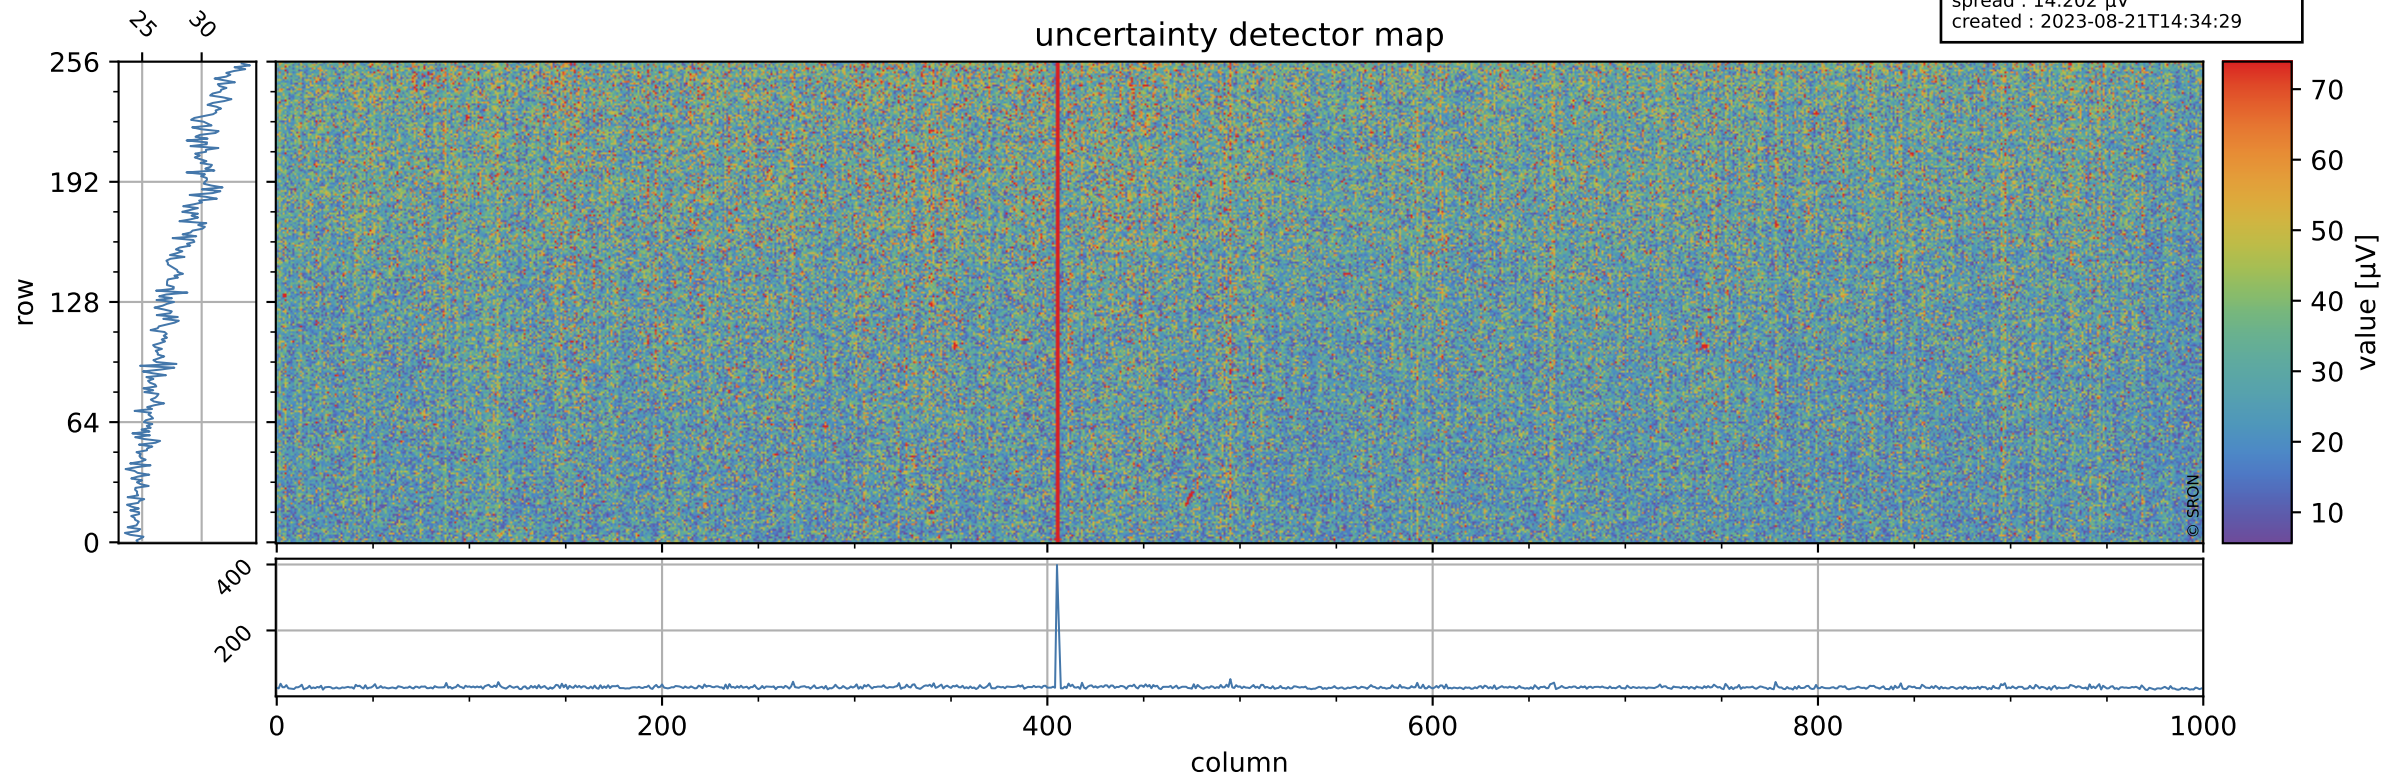

Tropomi SWIR offset (official)

orbits : 20 in [11032, 11077]
coverage : 2019-11-30 / 2019-12-03
median : 0.52593 V
spread : 0.035916 V
created : 2023-08-21T14:34:28

value detector map

Tropomi SWIR offset (official)

orbits : 20 in [11032, 11077]
coverage : 2019-11-30 / 2019-12-03
median : 27.997 μV
spread : 14.202 μV
created : 2023-08-21T14:34:29

Tropomi SWIR offset (official)

orbits : 20 in [11032, 11077]
coverage : 2019-11-30 / 2019-12-03
median : -0.085209 mV
spread : 0.36717 mV
created : 2023-08-21T14:34:29

value compared with SWIR offset CKD

Tropomi SWIR offset (official) ground-tracks of Sentinel-5P

orbits : 20 in [11032, 11077]
coverage : 2019-11-30 / 2019-12-03
created : 2023-08-21T14:34:30

Tropomi SWIR offset (official)

orbits : [2827, 11077]
coverage : 2018-04-30 / 2019-12-03
created : 2023-08-21T14:34:30

trend of detector median & temperatures