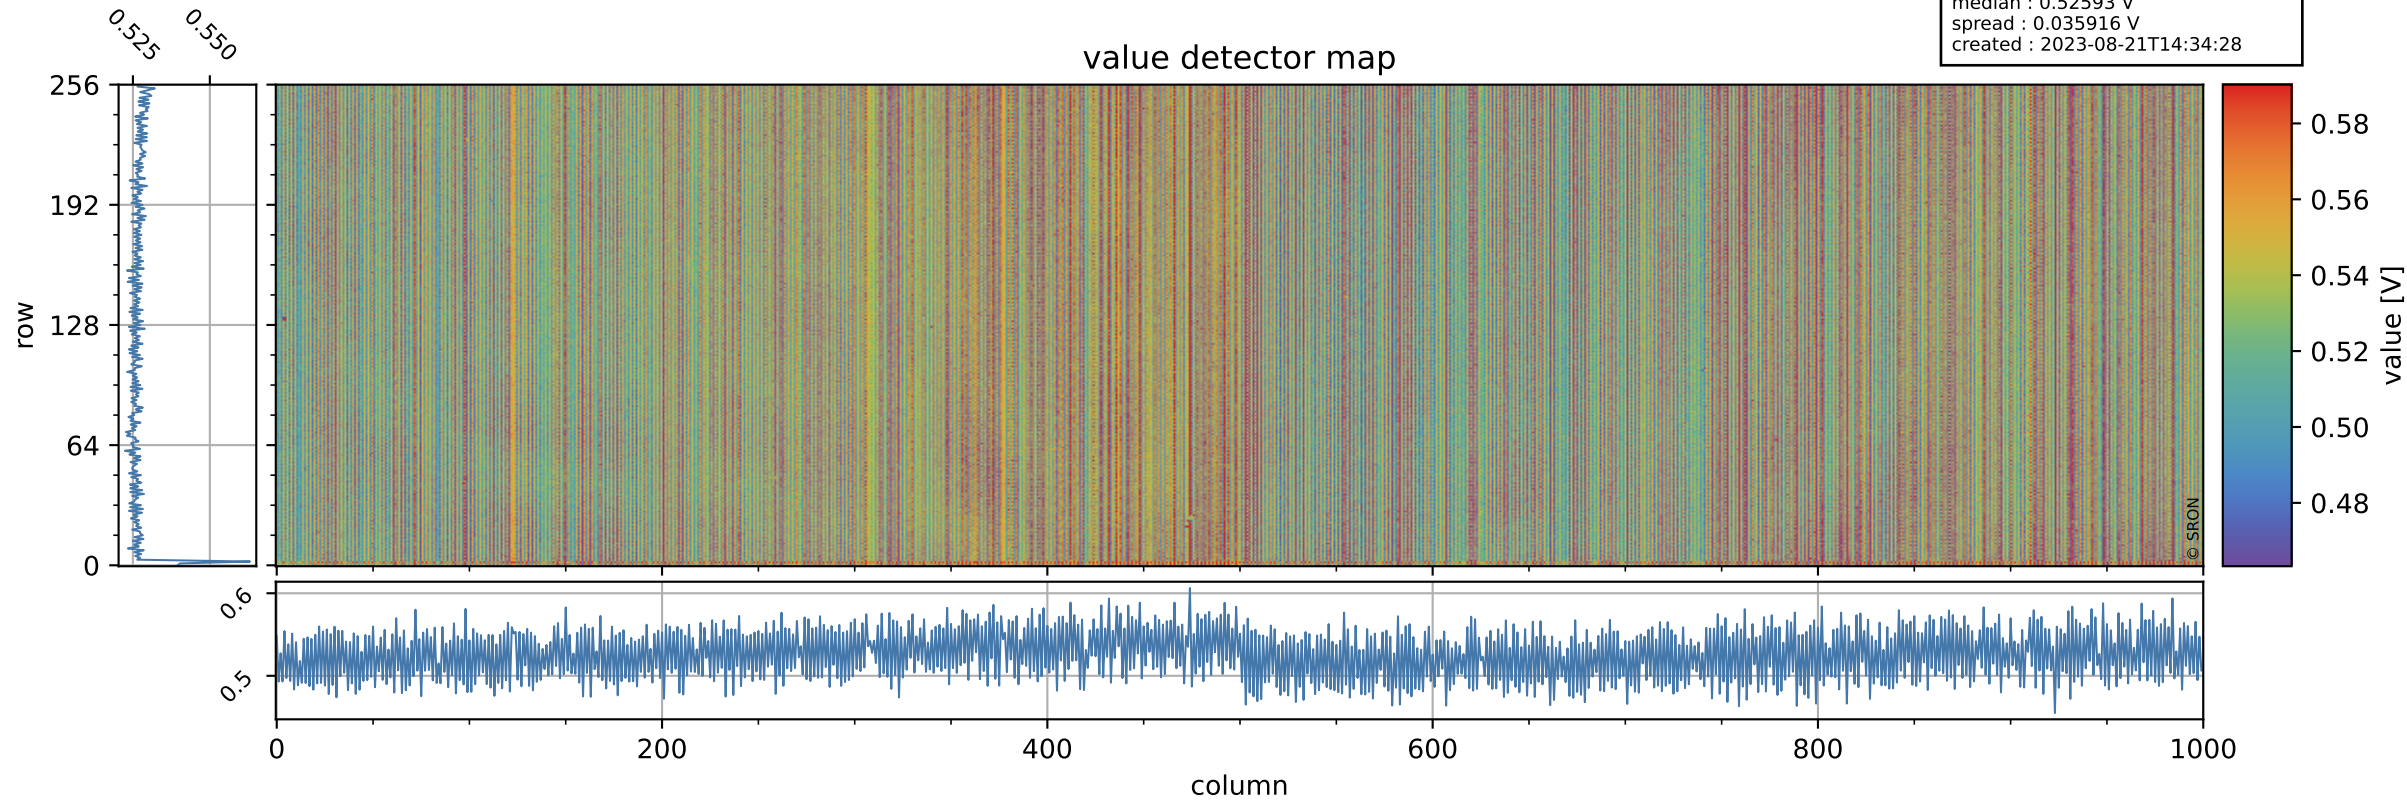

Tropomi SWIR offset (official)

orbits : 20 in [11032, 11077]
coverage : 2019-11-30 / 2019-12-03
median : 0.52593 V
spread : 0.035916 V
created : 2023-08-21T14:34:28

value detector map

Tropomi SWIR offset (official)

orbits : 20 in [11032, 11077]
coverage : 2019-11-30 / 2019-12-03
median : 27.997 μV
spread : 14.202 μV
created : 2023-08-21T14:34:29

Tropomi SWIR offset (official)

orbits : 20 in [11032, 11077]
coverage : 2019-11-30 / 2019-12-03
median : -0.085209 mV
spread : 0.36717 mV
created : 2023-08-21T14:34:29

value compared with SWIR offset CKD

Tropomi SWIR offset (official) ground-tracks of Sentinel-5P

orbits : 20 in [11032, 11077]
coverage : 2019-11-30 / 2019-12-03
created : 2023-08-21T14:34:30

Tropomi SWIR offset (official)

orbits : [2827, 11077]
coverage : 2018-04-30 / 2019-12-03
created : 2023-08-21T14:34:30

trend of detector median & temperatures