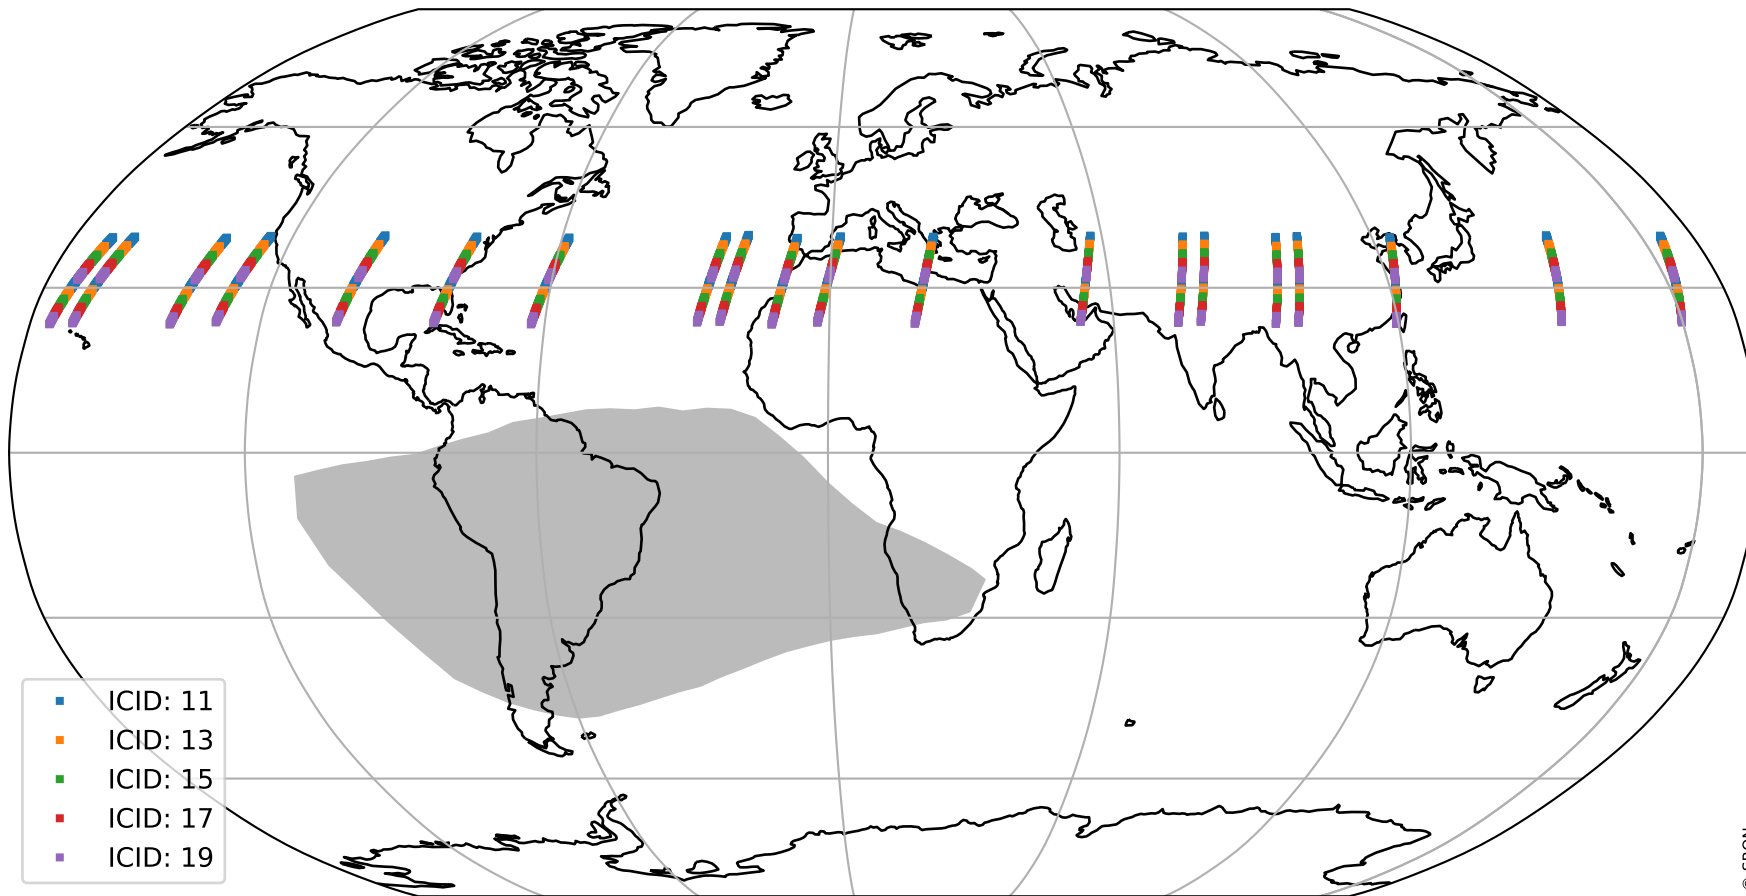

Tropomi SWIR offset (official)

orbits : 20 in [11032, 11077]
coverage : 2019-11-30 / 2019-12-03
median : 0.52593 V
spread : 0.035916 V
created : 2023-08-21T14:34:28

value detector map

Tropomi SWIR offset (official)

orbits : 20 in [11032, 11077]
coverage : 2019-11-30 / 2019-12-03
median : 27.997 μV
spread : 14.202 μV
created : 2023-08-21T14:34:29

Tropomi SWIR offset (official)

orbits : 20 in [11032, 11077]
coverage : 2019-11-30 / 2019-12-03
median : -0.085209 mV
spread : 0.36717 mV
created : 2023-08-21T14:34:29

value compared with SWIR offset CKD

Tropomi SWIR offset (official) ground-tracks of Sentinel-5P

orbits : 20 in [11032, 11077]
coverage : 2019-11-30 / 2019-12-03
created : 2023-08-21T14:34:30

Tropomi SWIR offset (official)

orbits : [2827, 11077]
coverage : 2018-04-30 / 2019-12-03
created : 2023-08-21T14:34:30

trend of detector median & temperatures