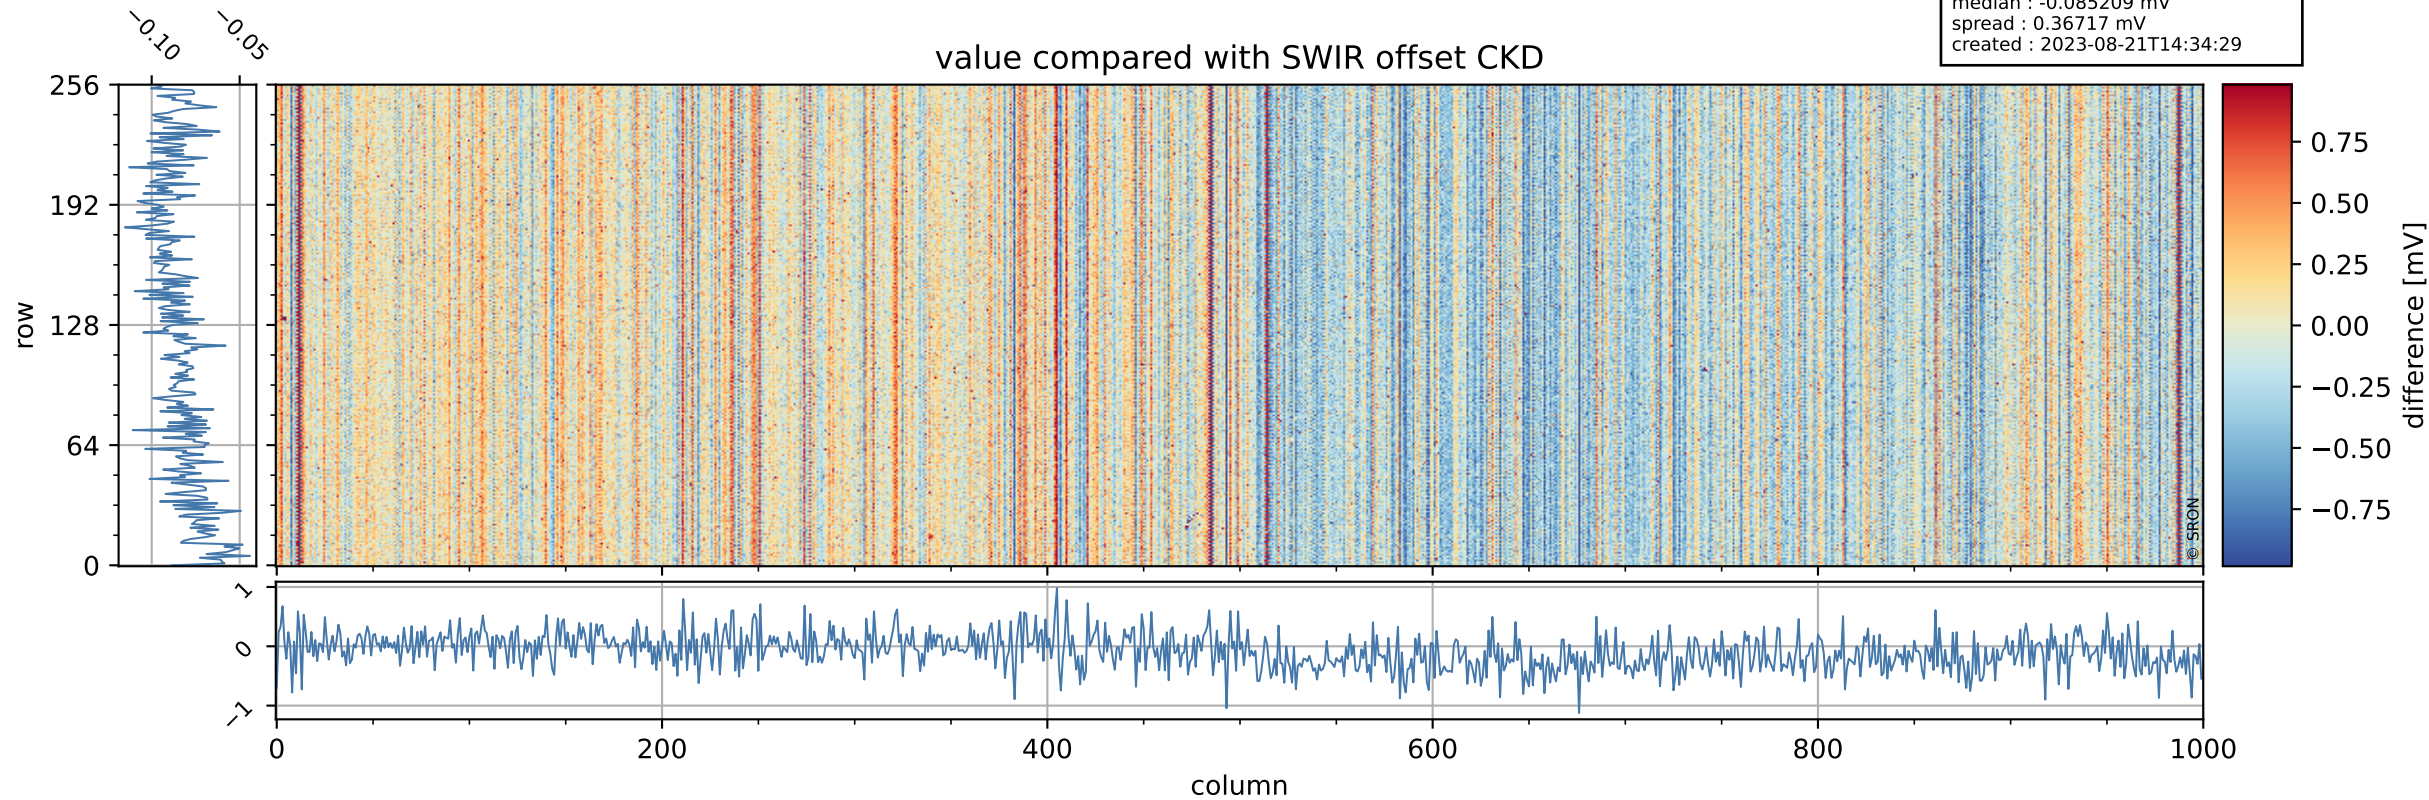

Tropomi SWIR offset (official)

orbits : 20 in [11032, 11077]
coverage : 2019-11-30 / 2019-12-03
median : 0.52593 V
spread : 0.035916 V
created : 2023-08-21T14:34:28

value detector map

Tropomi SWIR offset (official)

orbits : 20 in [11032, 11077]
coverage : 2019-11-30 / 2019-12-03
median : 27.997 μV
spread : 14.202 μV
created : 2023-08-21T14:34:29

Tropomi SWIR offset (official)

orbits : 20 in [11032, 11077]
coverage : 2019-11-30 / 2019-12-03
median : -0.085209 mV
spread : 0.36717 mV
created : 2023-08-21T14:34:29

value compared with SWIR offset CKD

Tropomi SWIR offset (official) ground-tracks of Sentinel-5P

orbits : 20 in [11032, 11077]
coverage : 2019-11-30 / 2019-12-03
created : 2023-08-21T14:34:30

Tropomi SWIR offset (official)

orbits : [2827, 11077]
coverage : 2018-04-30 / 2019-12-03
created : 2023-08-21T14:34:30

trend of detector median & temperatures