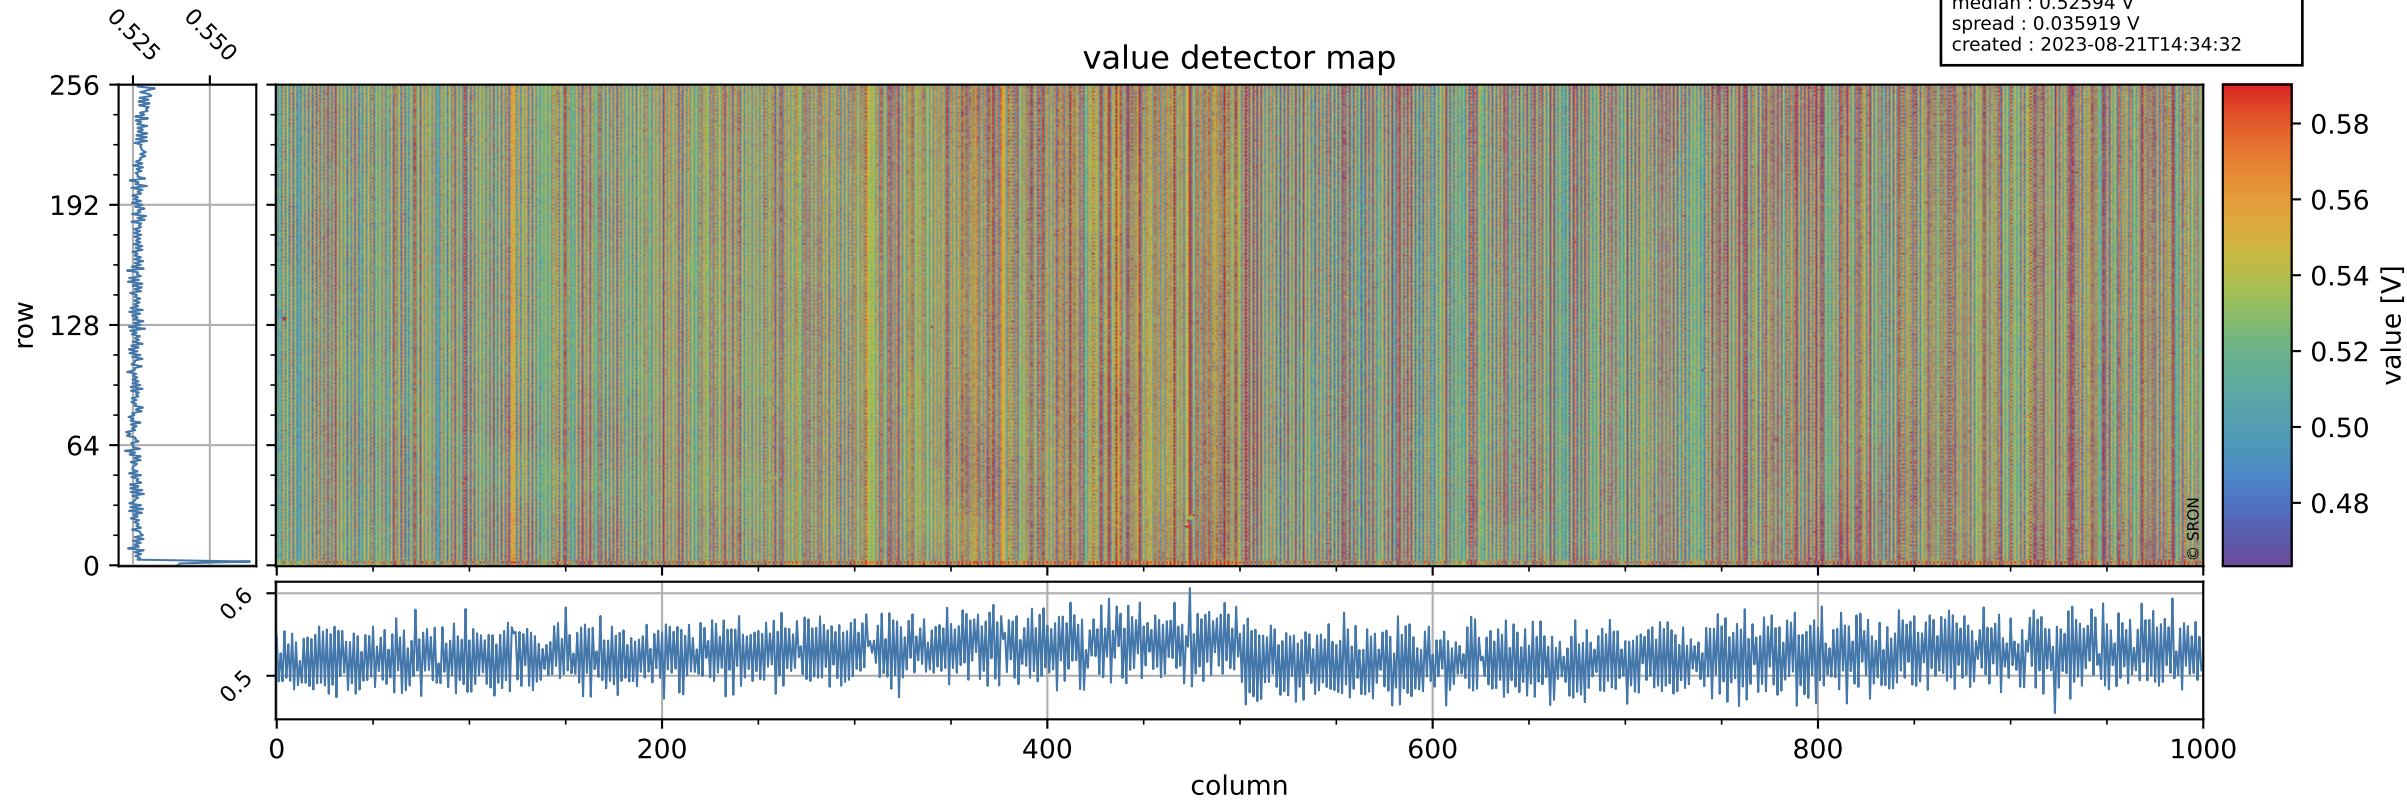

Tropomi SWIR offset (official)

orbits : 19 in [11047, 11092]
coverage : 2019-12-01 / 2019-12-04
median : 0.52594 V
spread : 0.035919 V
created : 2023-08-21T14:34:32

value detector map

Tropomi SWIR offset (official)

orbits : 19 in [11047, 11092]
coverage : 2019-12-01 / 2019-12-04
median : 28.441 μV
spread : 14.388 μV
created : 2023-08-21T14:34:32

Tropomi SWIR offset (official)

orbits : 19 in [11047, 11092]
coverage : 2019-12-01 / 2019-12-04
median : -0.082114 mV
spread : 0.37362 mV
created : 2023-08-21T14:34:32

value compared with SWIR offset CKD

Tropomi SWIR offset (official) ground-tracks of Sentinel-5P

orbits : 19 in [11047, 11092]
coverage : 2019-12-01 / 2019-12-04
created : 2023-08-21T14:34:33

Tropomi SWIR offset (official)

orbits : [2827, 11092]
coverage : 2018-04-30 / 2019-12-04
created : 2023-08-21T14:34:33

trend of detector median & temperatures