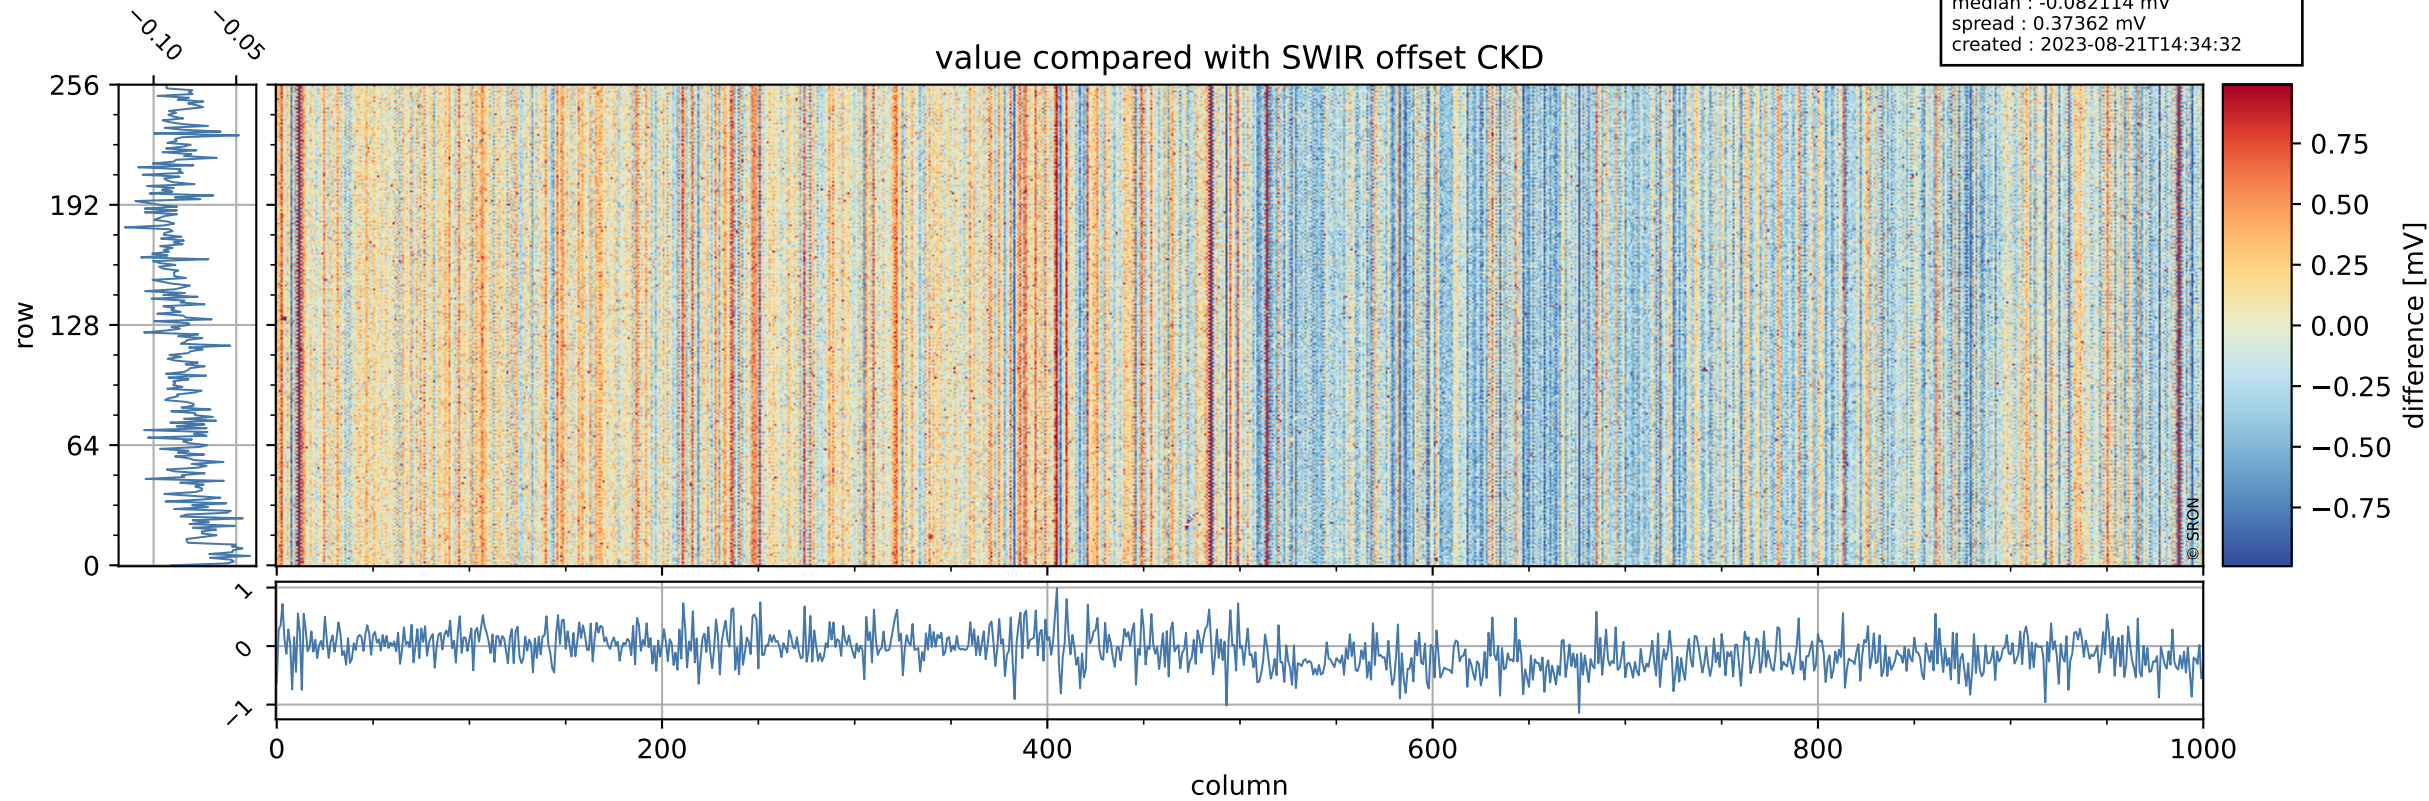

Tropomi SWIR offset (official)

orbits : 19 in [11047, 11092]
coverage : 2019-12-01 / 2019-12-04
median : 0.52594 V
spread : 0.035919 V
created : 2023-08-21T14:34:32

value detector map

Tropomi SWIR offset (official)

orbits : 19 in [11047, 11092]
coverage : 2019-12-01 / 2019-12-04
median : 28.441 μV
spread : 14.388 μV
created : 2023-08-21T14:34:32

Tropomi SWIR offset (official)

orbits : 19 in [11047, 11092]
coverage : 2019-12-01 / 2019-12-04
median : -0.082114 mV
spread : 0.37362 mV
created : 2023-08-21T14:34:32

value compared with SWIR offset CKD

Tropomi SWIR offset (official) ground-tracks of Sentinel-5P

orbits : 19 in [11047, 11092]
coverage : 2019-12-01 / 2019-12-04
created : 2023-08-21T14:34:33

Tropomi SWIR offset (official)

orbits : [2827, 11092]
coverage : 2018-04-30 / 2019-12-04
created : 2023-08-21T14:34:33

trend of detector median & temperatures