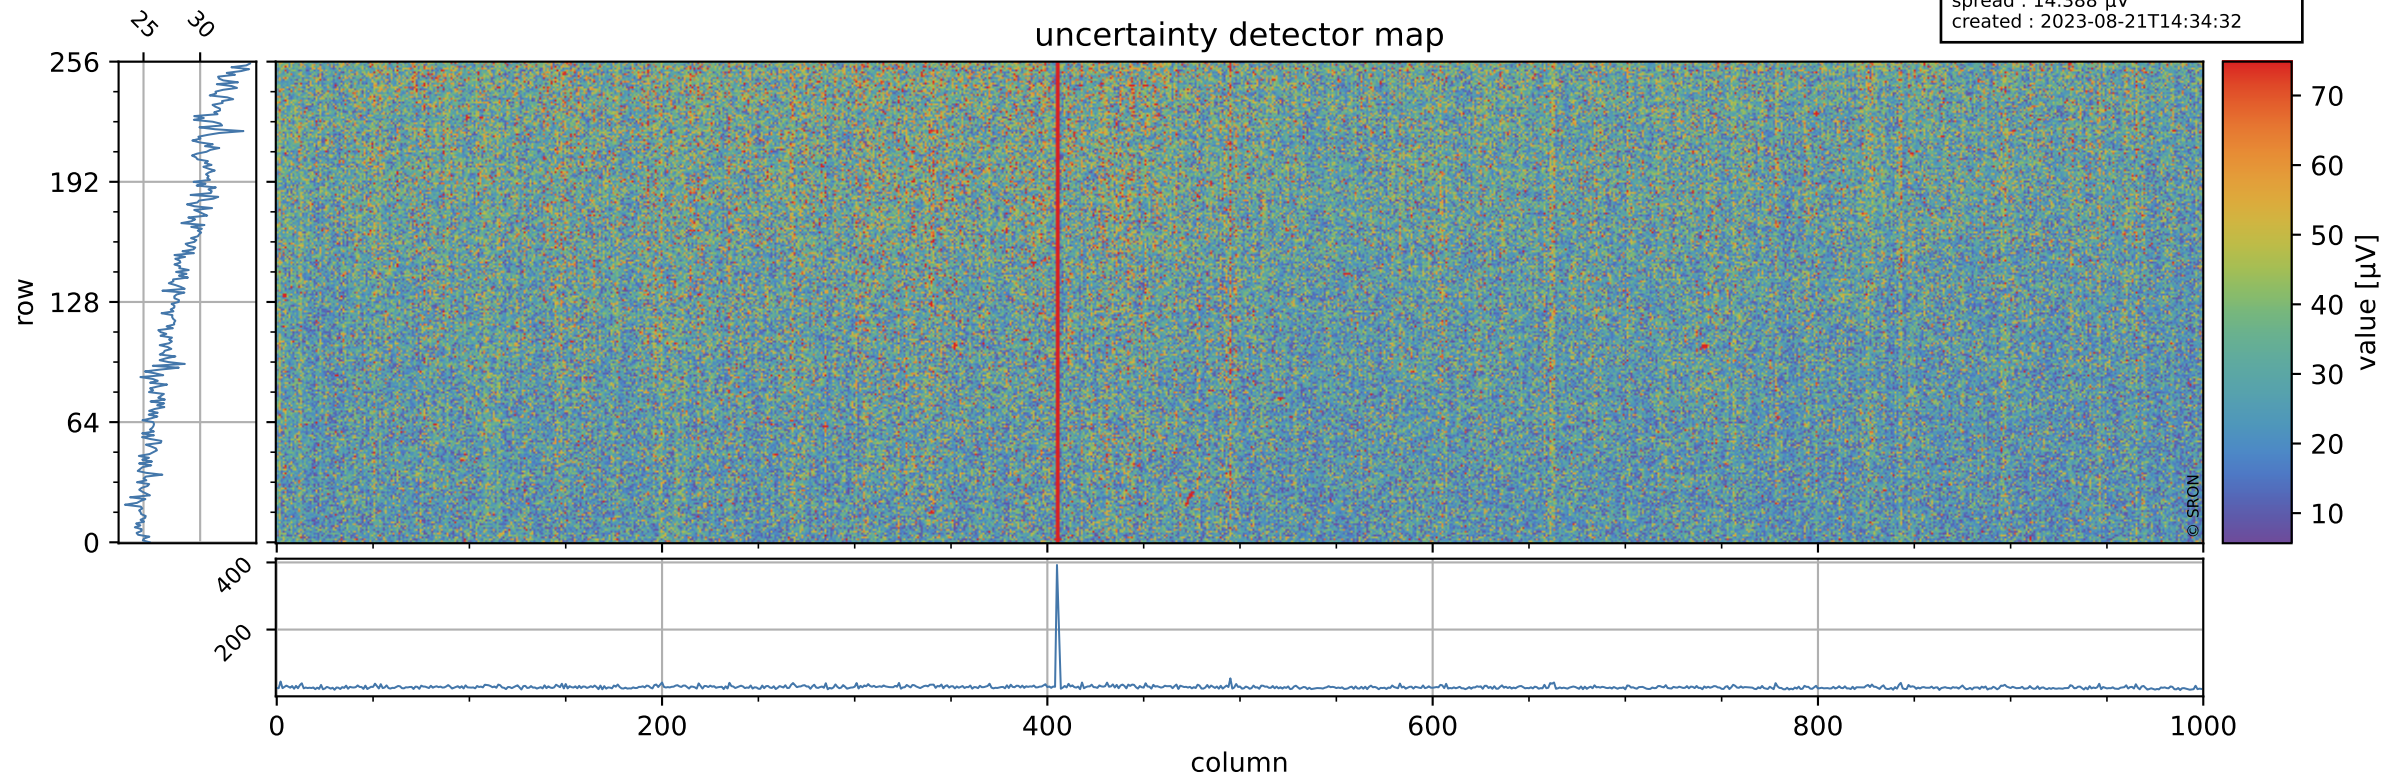

Tropomi SWIR offset (official)

orbits : 19 in [11047, 11092]
coverage : 2019-12-01 / 2019-12-04
median : 0.52594 V
spread : 0.035919 V
created : 2023-08-21T14:34:32

value detector map

Tropomi SWIR offset (official)

orbits : 19 in [11047, 11092]
coverage : 2019-12-01 / 2019-12-04
median : 28.441 μV
spread : 14.388 μV
created : 2023-08-21T14:34:32

Tropomi SWIR offset (official)

orbits : 19 in [11047, 11092]
coverage : 2019-12-01 / 2019-12-04
median : -0.082114 mV
spread : 0.37362 mV
created : 2023-08-21T14:34:32

value compared with SWIR offset CKD

Tropomi SWIR offset (official) ground-tracks of Sentinel-5P

orbits : 19 in [11047, 11092]
coverage : 2019-12-01 / 2019-12-04
created : 2023-08-21T14:34:33

Tropomi SWIR offset (official)

orbits : [2827, 11092]
coverage : 2018-04-30 / 2019-12-04
created : 2023-08-21T14:34:33

trend of detector median & temperatures