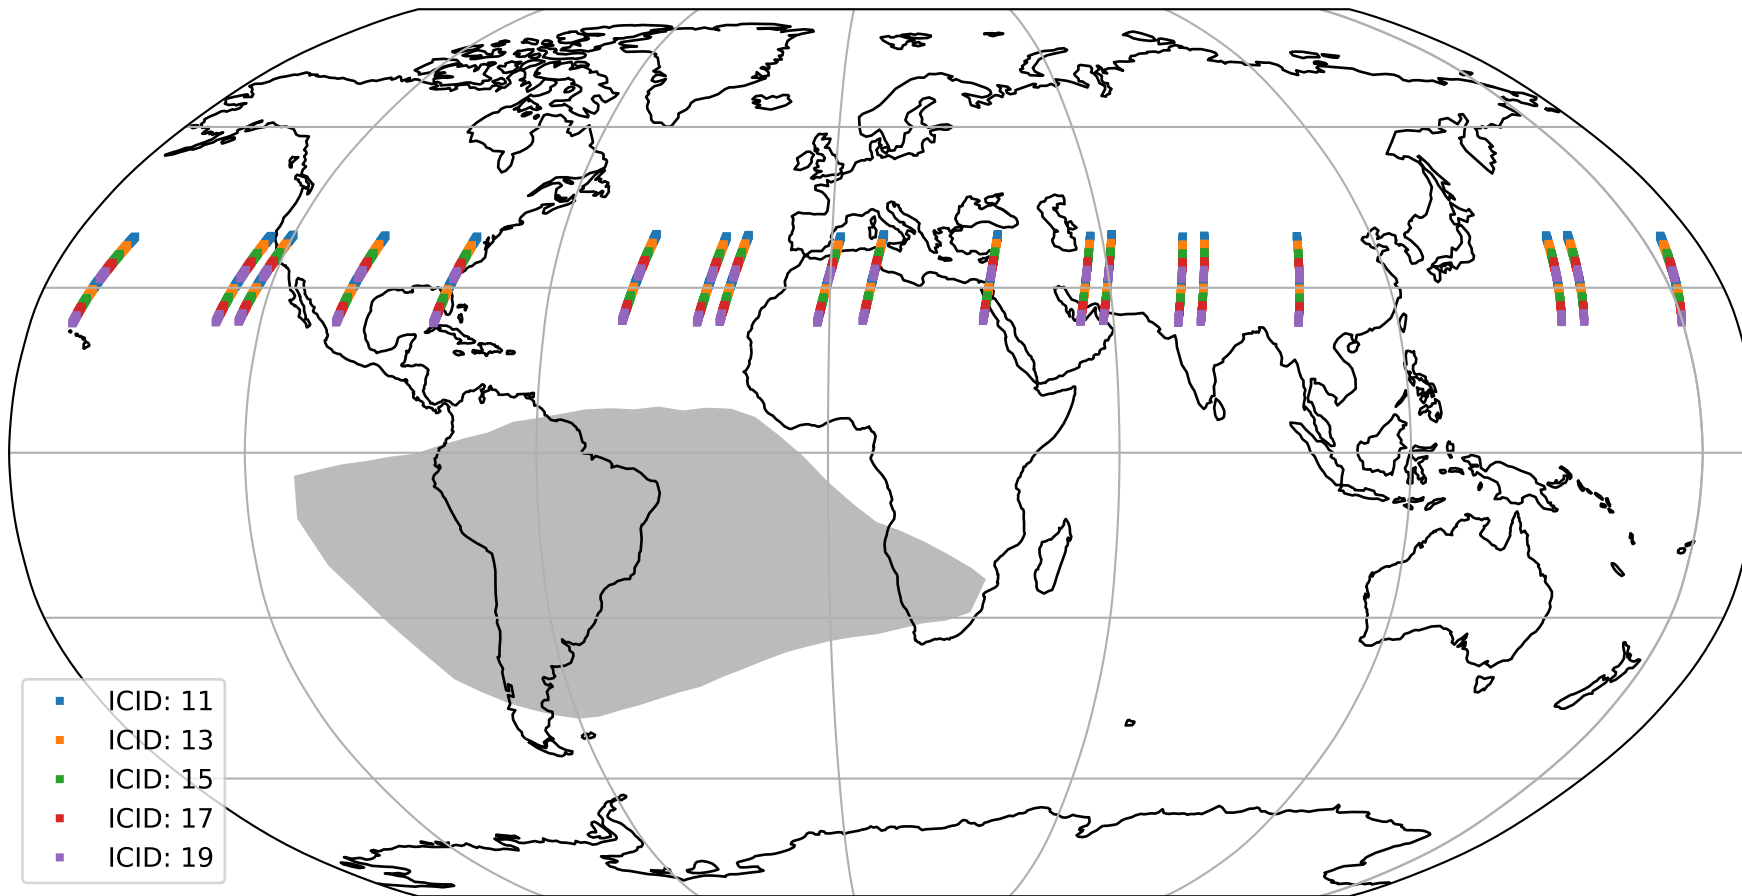

Tropomi SWIR offset (official)

orbits : 19 in [11047, 11092]
coverage : 2019-12-01 / 2019-12-04
median : 0.52594 V
spread : 0.035919 V
created : 2023-08-21T14:34:32

value detector map

Tropomi SWIR offset (official)

orbits : 19 in [11047, 11092]
coverage : 2019-12-01 / 2019-12-04
median : 28.441 μV
spread : 14.388 μV
created : 2023-08-21T14:34:32

Tropomi SWIR offset (official)

orbits : 19 in [11047, 11092]
coverage : 2019-12-01 / 2019-12-04
median : -0.082114 mV
spread : 0.37362 mV
created : 2023-08-21T14:34:32

value compared with SWIR offset CKD

Tropomi SWIR offset (official) ground-tracks of Sentinel-5P

orbits : 19 in [11047, 11092]
coverage : 2019-12-01 / 2019-12-04
created : 2023-08-21T14:34:33

Tropomi SWIR offset (official)

orbits : [2827, 11092]
coverage : 2018-04-30 / 2019-12-04
created : 2023-08-21T14:34:33

trend of detector median & temperatures