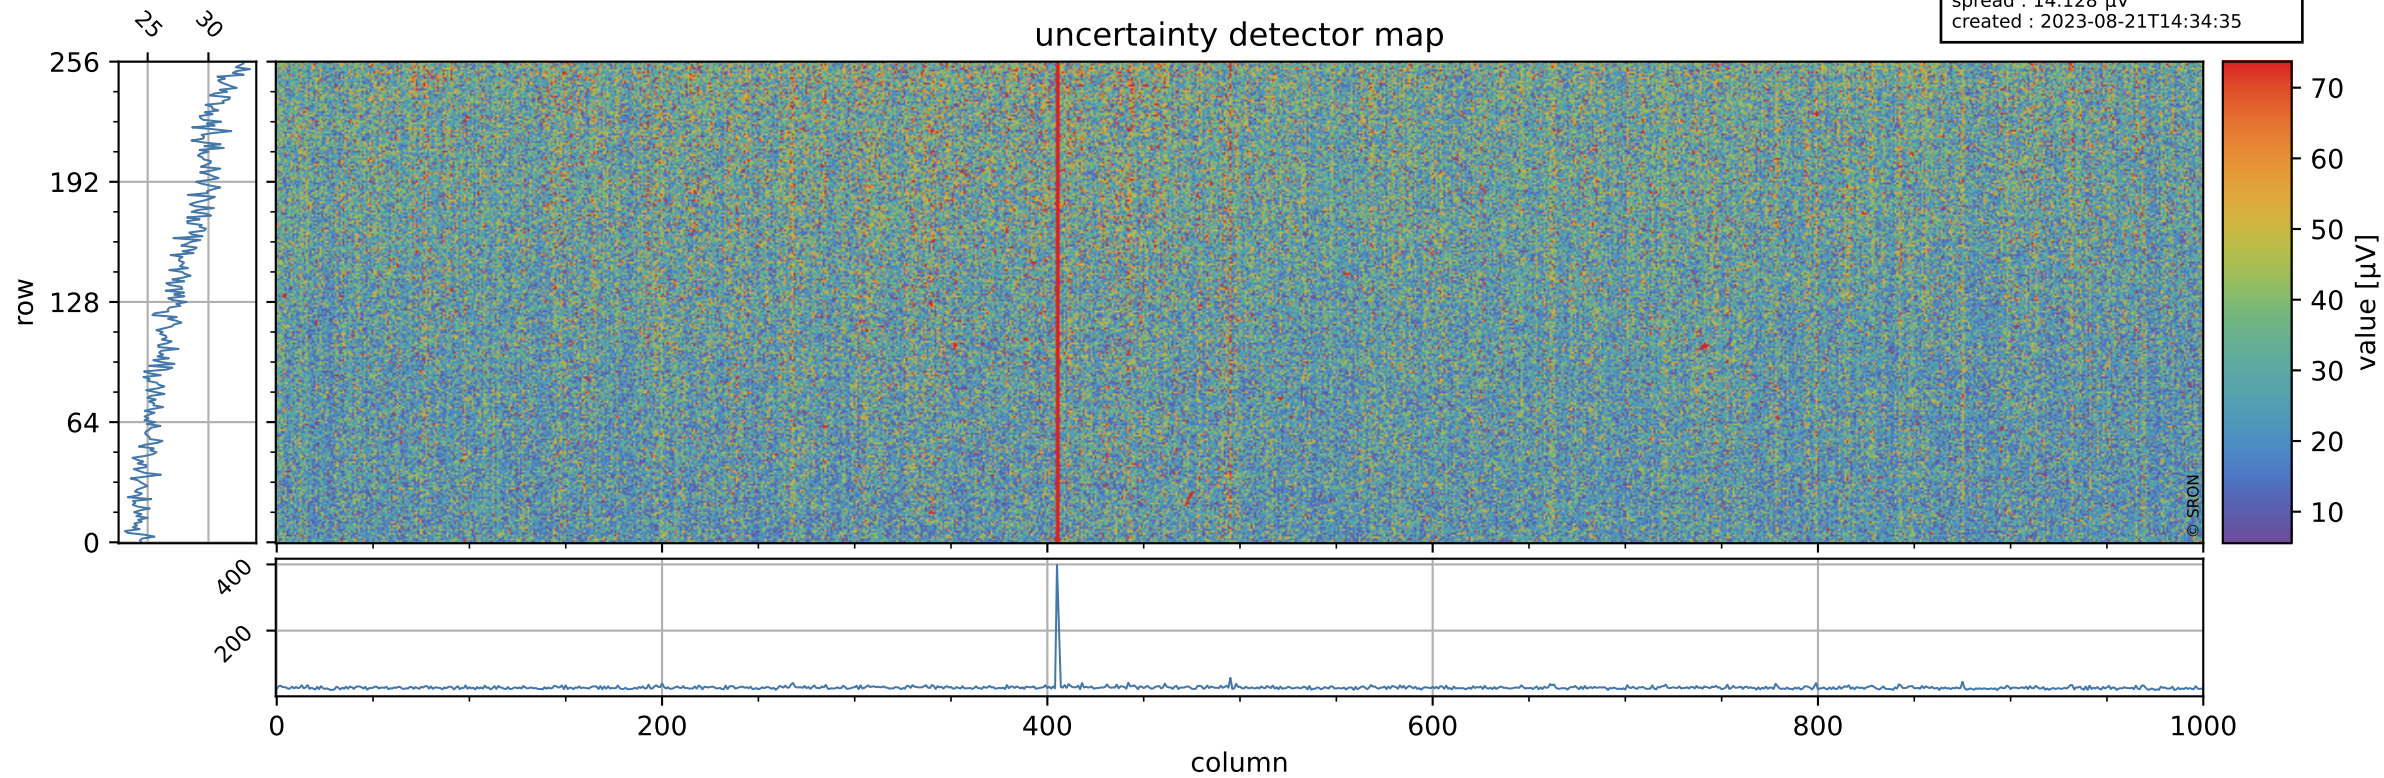

# Tropomi SWIR offset (official)

orbits : 20 in [11062, 11107]  
coverage : 2019-12-02 / 2019-12-05  
median : 0.52594 V  
spread : 0.035921 V  
created : 2023-08-21T14:34:34

## value detector map

# Tropomi SWIR offset (official)

orbits : 20 in [11062, 11107]  
coverage : 2019-12-02 / 2019-12-05  
median : 27.773  $\mu\text{V}$   
spread : 14.128  $\mu\text{V}$   
created : 2023-08-21T14:34:35

# Tropomi SWIR offset (official) ground-tracks of Sentinel-5P

orbits : 20 in [11062, 11107]  
coverage : 2019-12-02 / 2019-12-05  
created : 2023-08-21T14:34:36