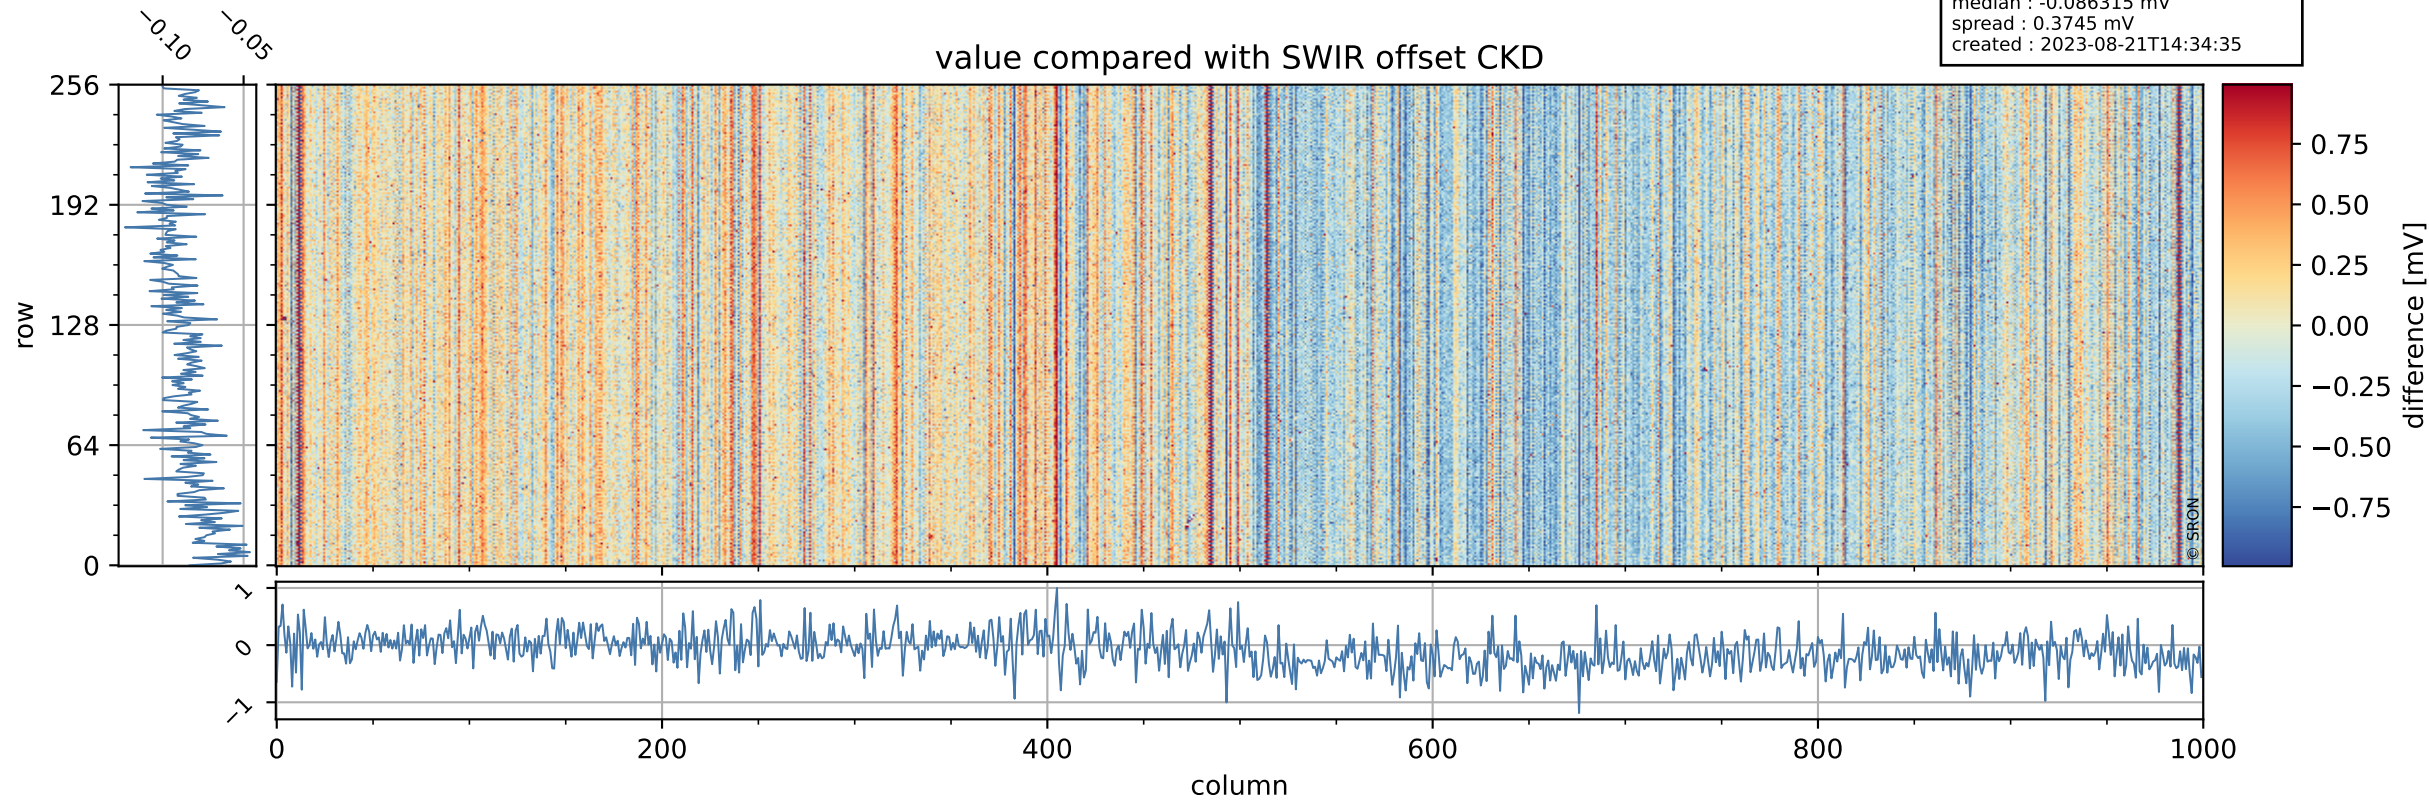

## value detector map

# Tropomi SWIR offset (official)

orbits : 20 in [11062, 11107]  
coverage : 2019-12-02 / 2019-12-05  
median : 27.773  $\mu\text{V}$   
spread : 14.128  $\mu\text{V}$   
created : 2023-08-21T14:34:35

# Tropomi SWIR offset (official)

orbits : 20 in [11062, 11107]  
coverage : 2019-12-02 / 2019-12-05  
median : -0.086315 mV  
spread : 0.3745 mV  
created : 2023-08-21T14:34:35

value compared with SWIR offset CKD

# Tropomi SWIR offset (official) ground-tracks of Sentinel-5P

orbits : 20 in [11062, 11107]  
coverage : 2019-12-02 / 2019-12-05  
created : 2023-08-21T14:34:36