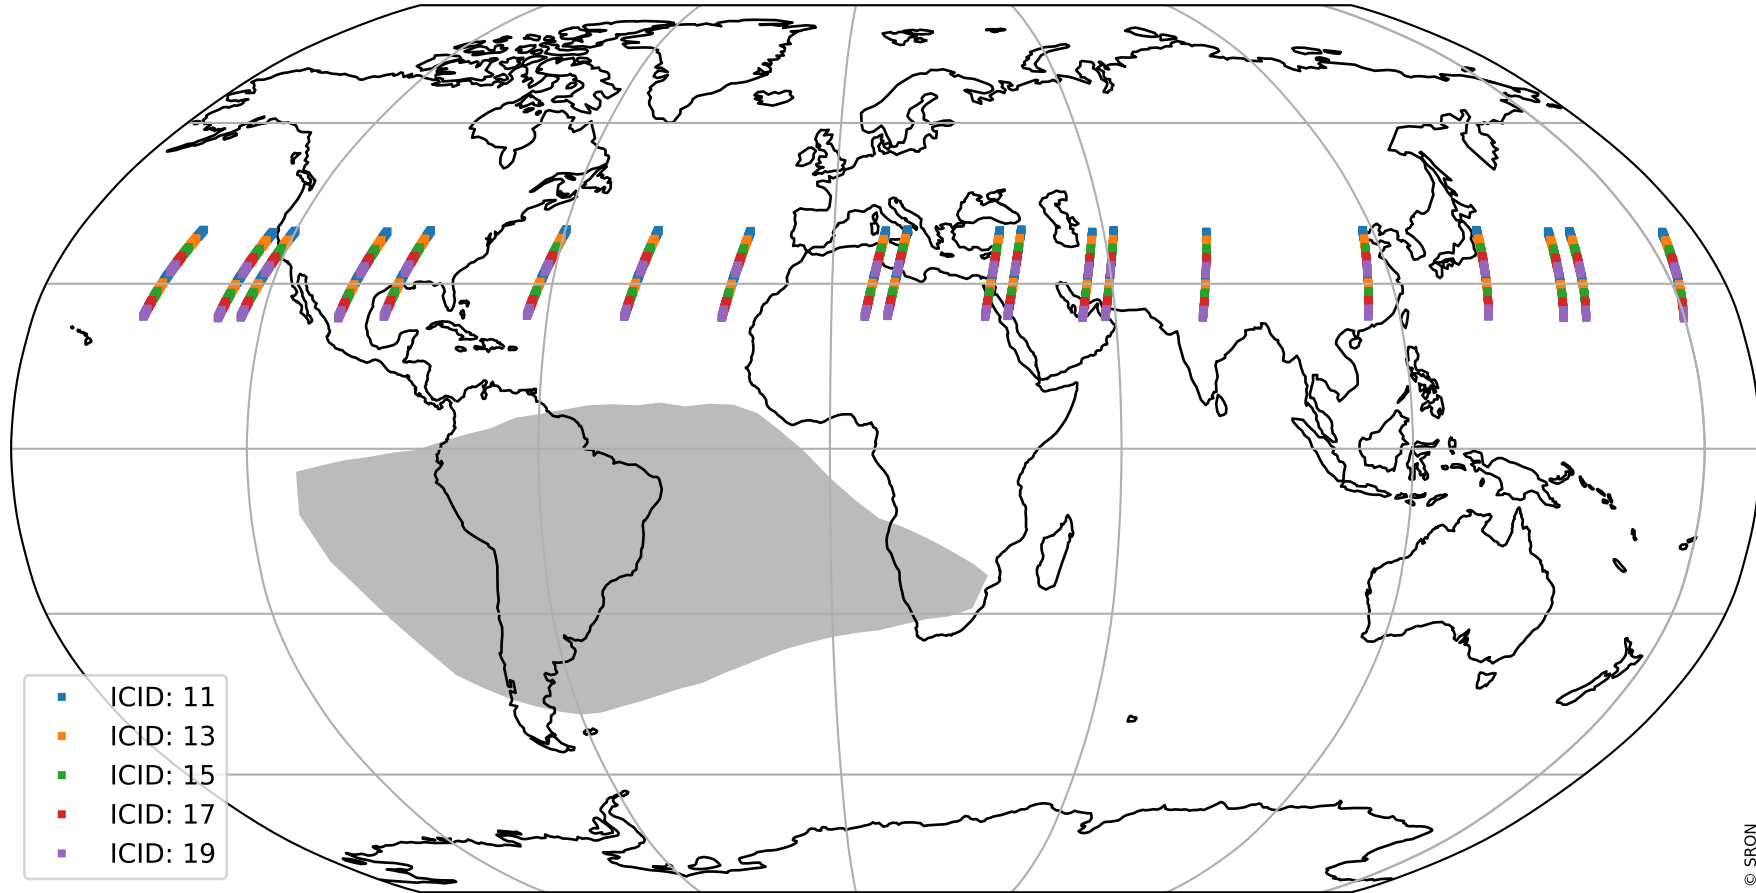

# Tropomi SWIR offset (official)

orbits : 20 in [11062, 11107]  
coverage : 2019-12-02 / 2019-12-05  
median : 27.773  $\mu\text{V}$   
spread : 14.128  $\mu\text{V}$   
created : 2023-08-21T14:34:35

# Tropomi SWIR offset (official)

orbits : 20 in [11062, 11107]  
coverage : 2019-12-02 / 2019-12-05  
median : -0.086315 mV  
spread : 0.3745 mV  
created : 2023-08-21T14:34:35

value compared with SWIR offset CKD

# Tropomi SWIR offset (official) ground-tracks of Sentinel-5P

orbits : 20 in [11062, 11107]  
coverage : 2019-12-02 / 2019-12-05  
created : 2023-08-21T14:34:36

# Tropomi SWIR offset (official)

orbits : [2827, 11107]  
coverage : 2018-04-30 / 2019-12-05  
created : 2023-08-21T14:34:36