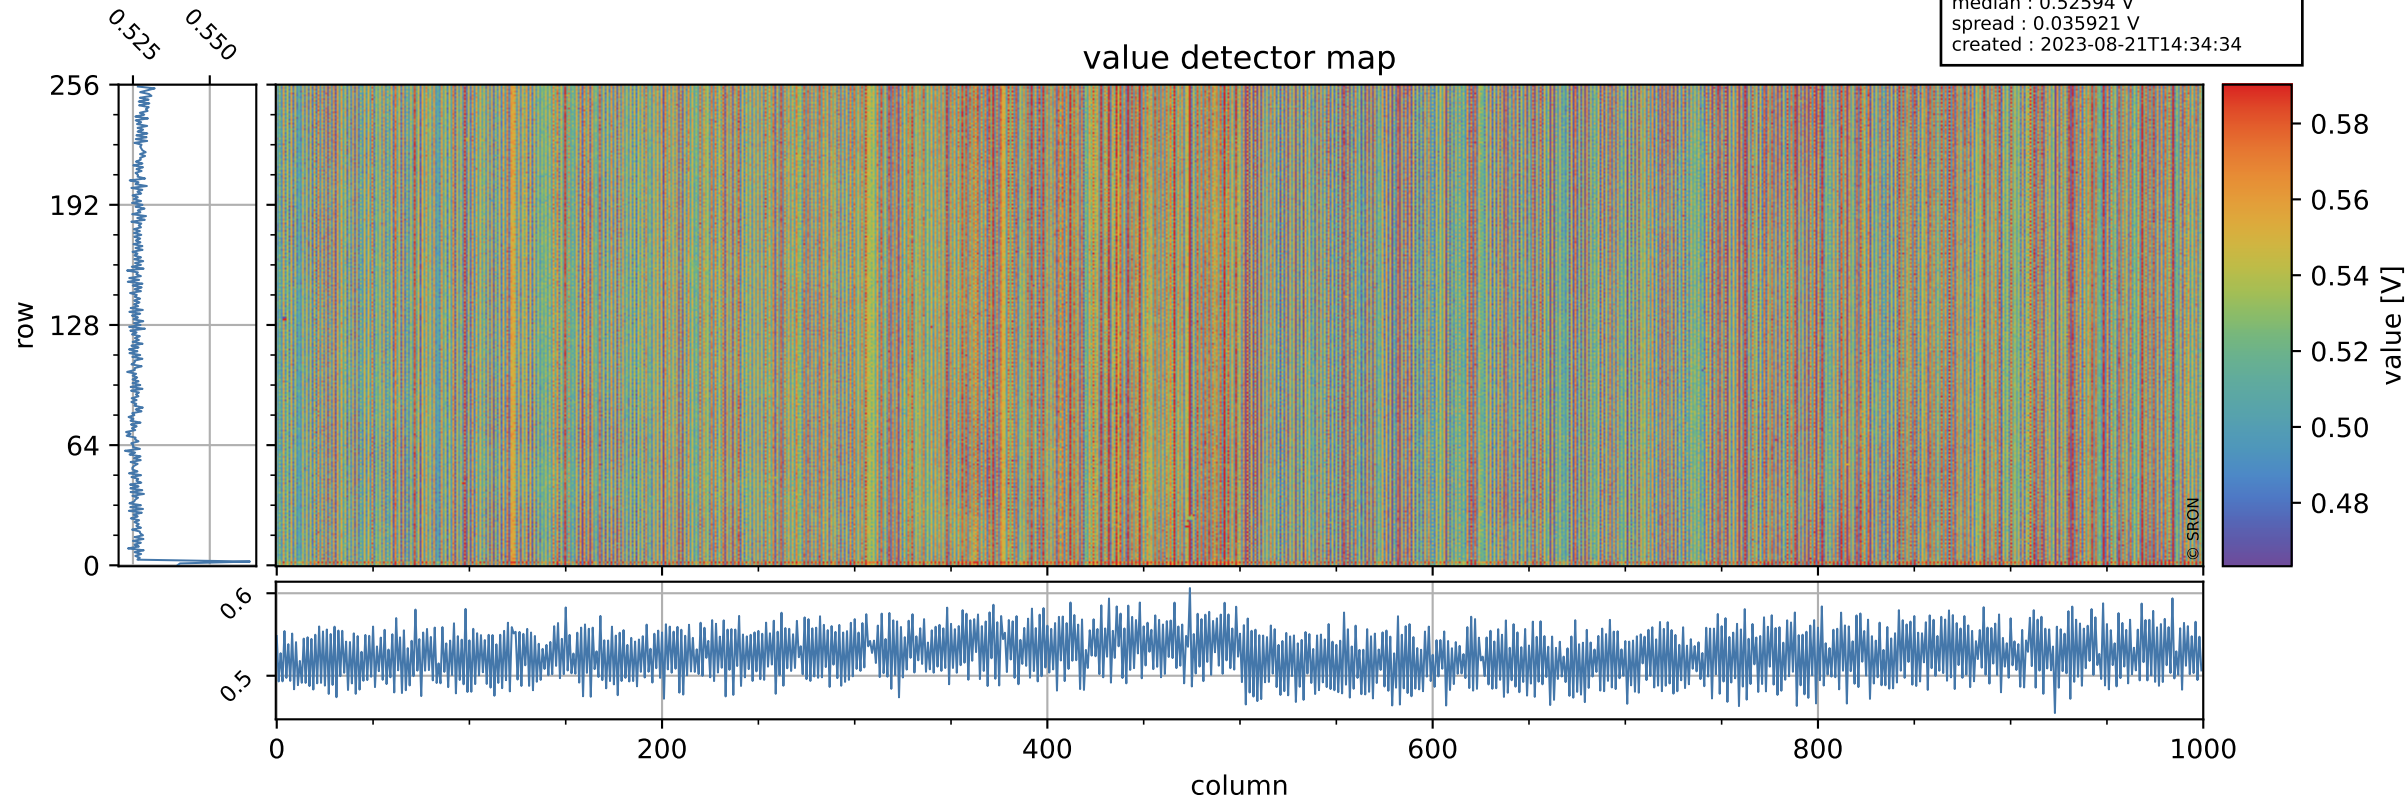

# Tropomi SWIR offset (official)

orbits : 20 in [11062, 11107]  
coverage : 2019-12-02 / 2019-12-05  
median : 0.52594 V  
spread : 0.035921 V  
created : 2023-08-21T14:34:34

## value detector map

# Tropomi SWIR offset (official)

orbits : 20 in [11062, 11107]  
coverage : 2019-12-02 / 2019-12-05  
median : 27.773  $\mu\text{V}$   
spread : 14.128  $\mu\text{V}$   
created : 2023-08-21T14:34:35

# Tropomi SWIR offset (official) ground-tracks of Sentinel-5P

orbits : 20 in [11062, 11107]  
coverage : 2019-12-02 / 2019-12-05  
created : 2023-08-21T14:34:36