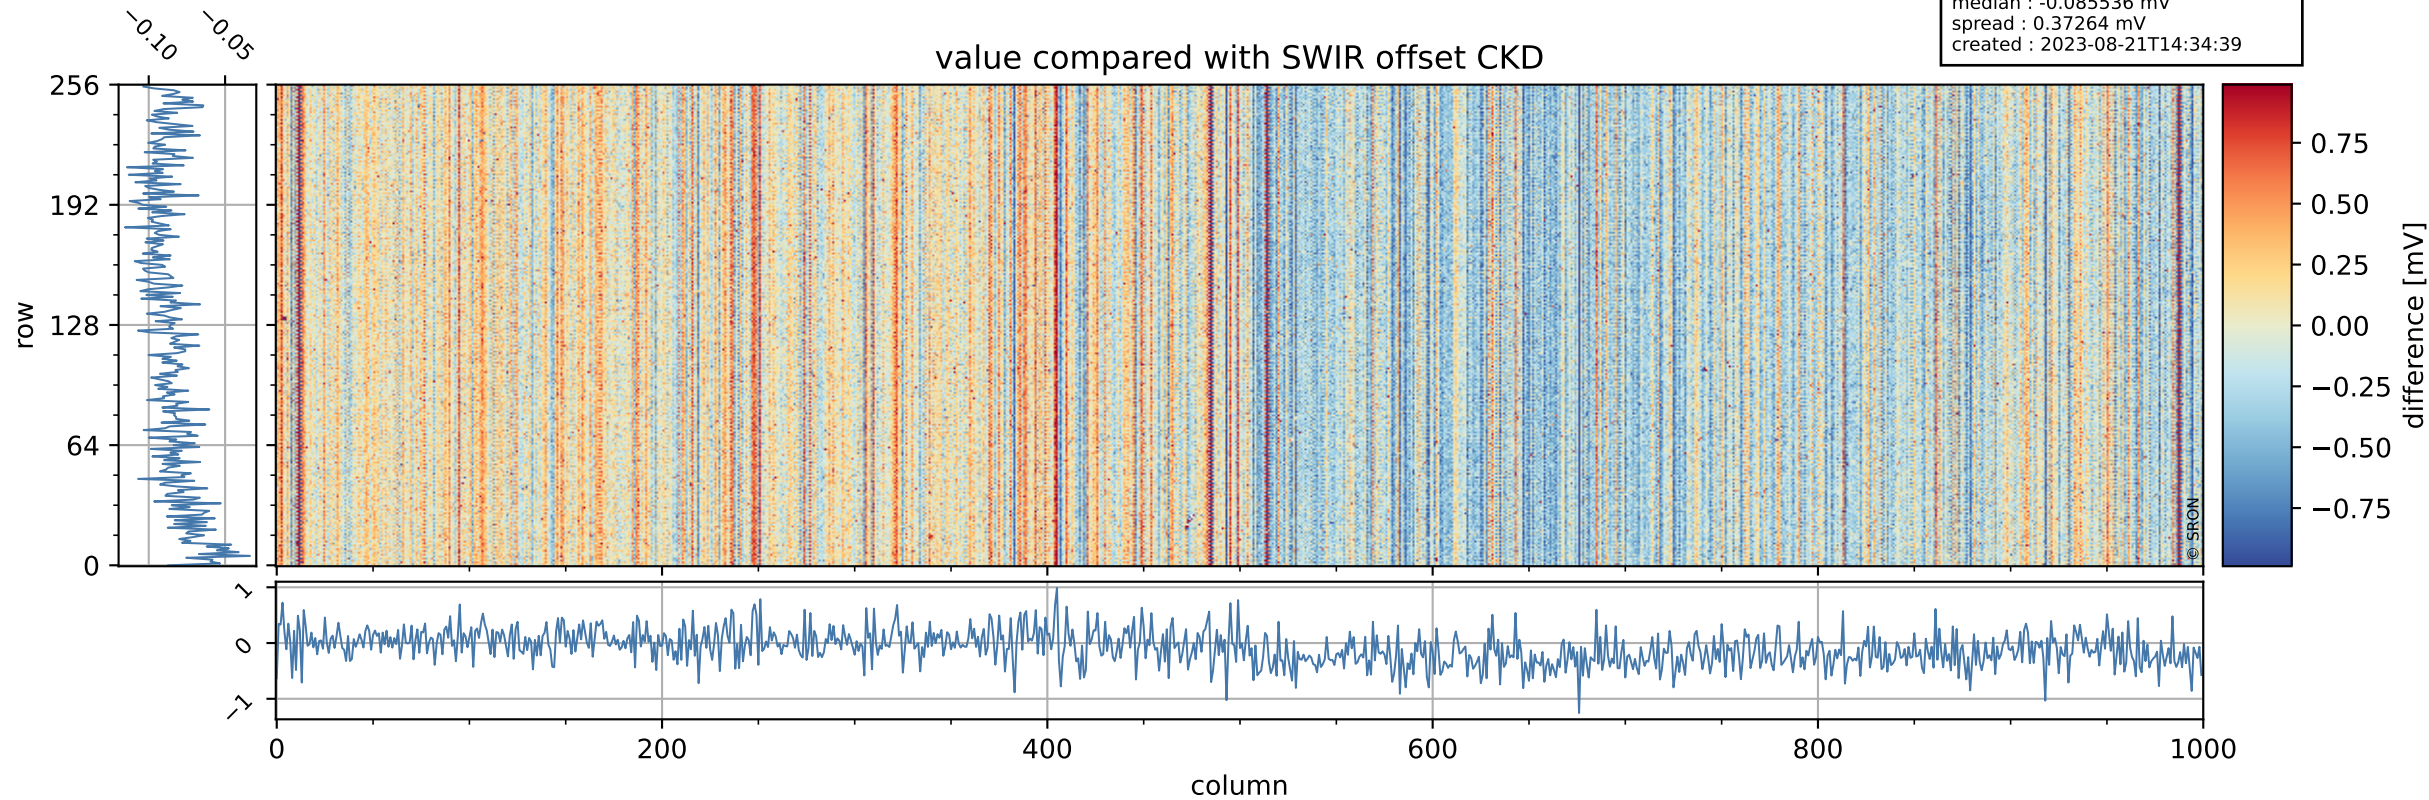

Tropomi SWIR offset (official)

orbits : 19 in [11077, 11122]
coverage : 2019-12-03 / 2019-12-06
median : 0.52594 V
spread : 0.035919 V
created : 2023-08-21T14:34:38

value detector map

Tropomi SWIR offset (official)

orbits : 19 in [11077, 11122]
coverage : 2019-12-03 / 2019-12-06
median : 27.96 μV
spread : 14.169 μV
created : 2023-08-21T14:34:38

Tropomi SWIR offset (official)

orbits : 19 in [11077, 11122]
coverage : 2019-12-03 / 2019-12-06
median : -0.085536 mV
spread : 0.37264 mV
created : 2023-08-21T14:34:39

value compared with SWIR offset CKD

Tropomi SWIR offset (official) ground-tracks of Sentinel-5P

orbits : 19 in [11077, 11122]
coverage : 2019-12-03 / 2019-12-06
created : 2023-08-21T14:34:39

Tropomi SWIR offset (official)

orbits : [2827, 11122]
coverage : 2018-04-30 / 2019-12-06
created : 2023-08-21T14:34:40

trend of detector median & temperatures