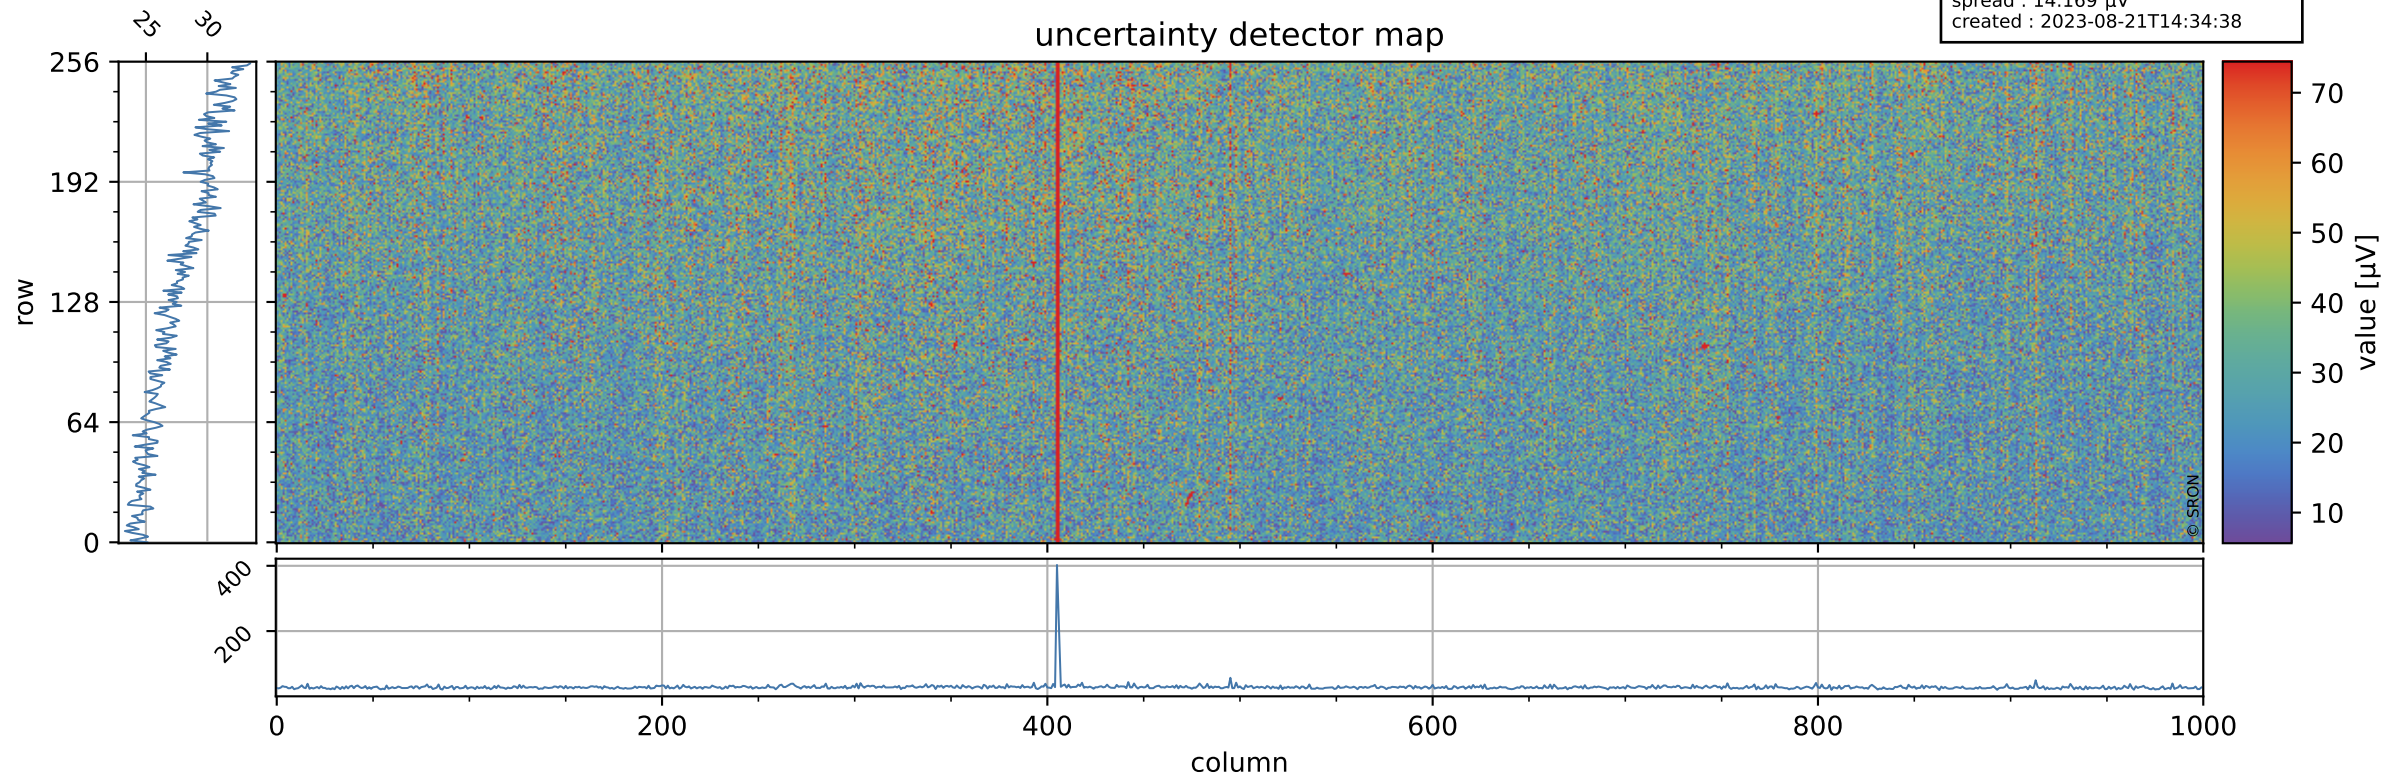

Tropomi SWIR offset (official)

orbits : 19 in [11077, 11122]
coverage : 2019-12-03 / 2019-12-06
median : 0.52594 V
spread : 0.035919 V
created : 2023-08-21T14:34:38

value detector map

Tropomi SWIR offset (official)

orbits : 19 in [11077, 11122]
coverage : 2019-12-03 / 2019-12-06
median : 27.96 μV
spread : 14.169 μV
created : 2023-08-21T14:34:38

Tropomi SWIR offset (official)

orbits : 19 in [11077, 11122]
coverage : 2019-12-03 / 2019-12-06
median : -0.085536 mV
spread : 0.37264 mV
created : 2023-08-21T14:34:39

value compared with SWIR offset CKD

Tropomi SWIR offset (official) ground-tracks of Sentinel-5P

orbits : 19 in [11077, 11122]
coverage : 2019-12-03 / 2019-12-06
created : 2023-08-21T14:34:39

Tropomi SWIR offset (official)

orbits : [2827, 11122]
coverage : 2018-04-30 / 2019-12-06
created : 2023-08-21T14:34:40

trend of detector median & temperatures