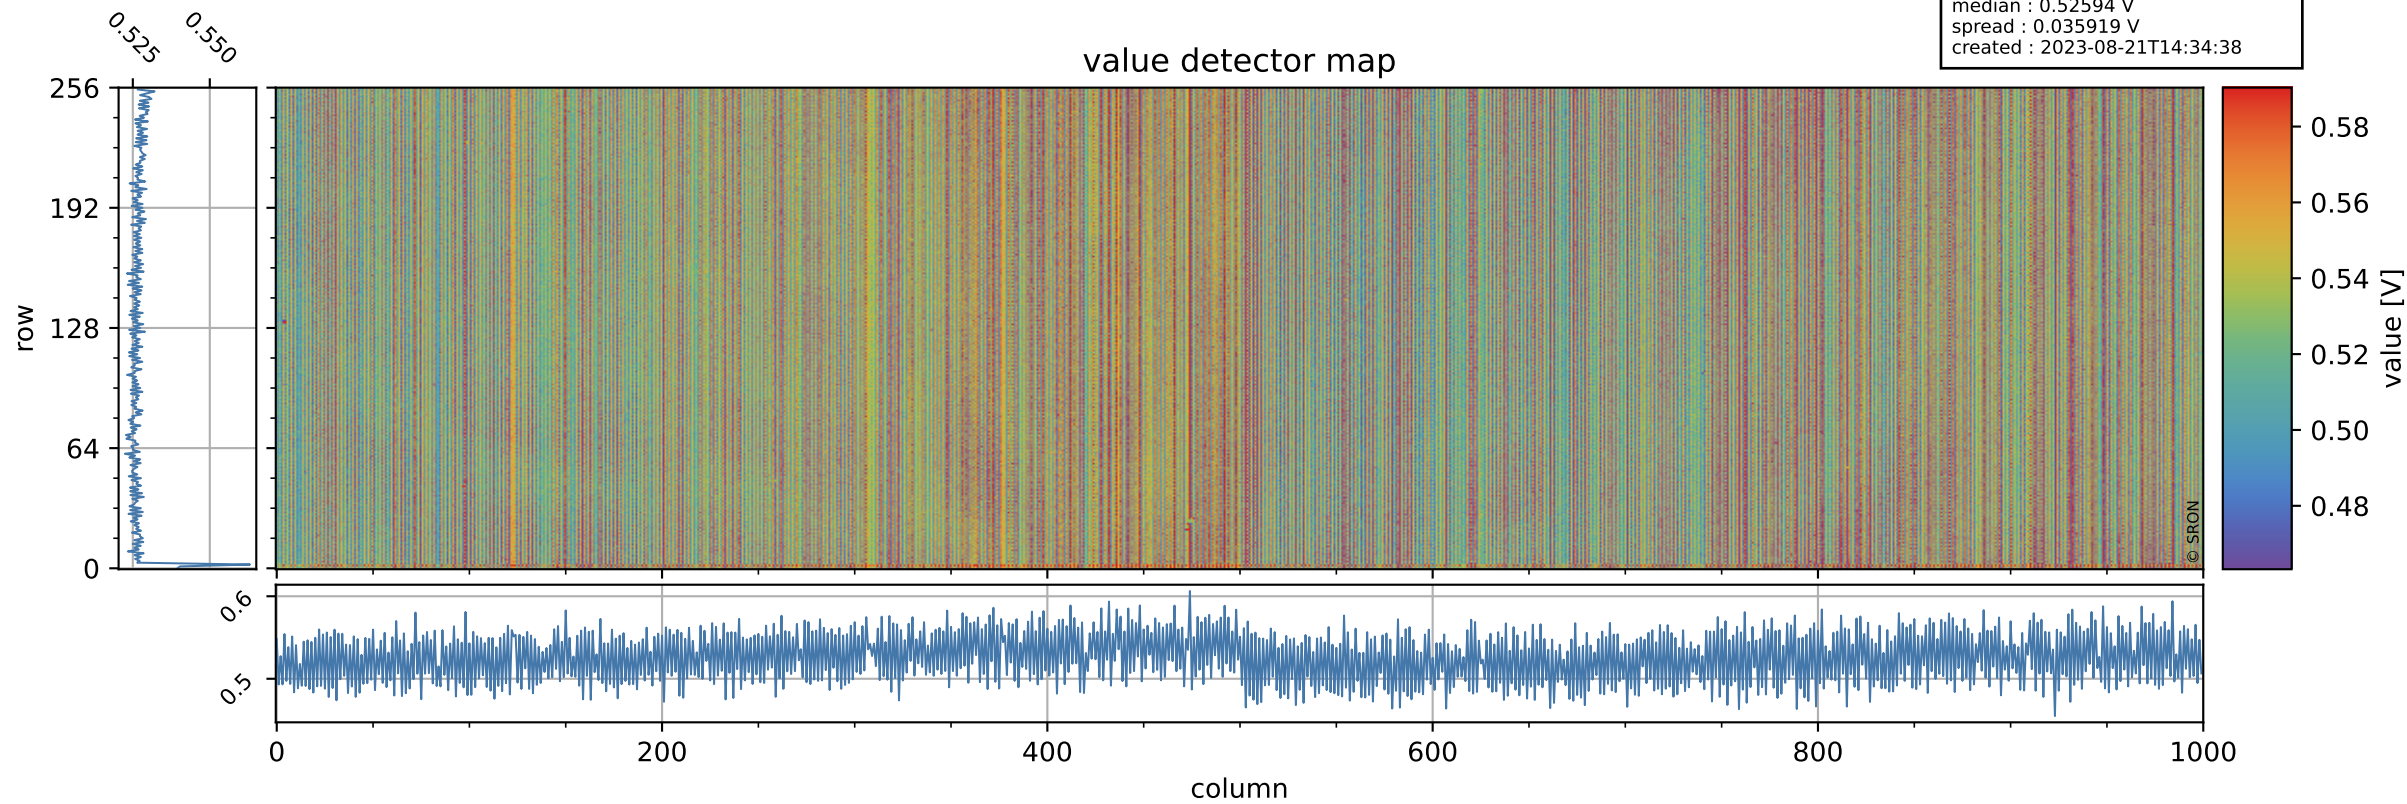

Tropomi SWIR offset (official)

orbits : 19 in [11077, 11122]
coverage : 2019-12-03 / 2019-12-06
median : 0.52594 V
spread : 0.035919 V
created : 2023-08-21T14:34:38

value detector map

Tropomi SWIR offset (official)

orbits : 19 in [11077, 11122]
coverage : 2019-12-03 / 2019-12-06
median : 27.96 μV
spread : 14.169 μV
created : 2023-08-21T14:34:38

Tropomi SWIR offset (official)

orbits : 19 in [11077, 11122]
coverage : 2019-12-03 / 2019-12-06
median : -0.085536 mV
spread : 0.37264 mV
created : 2023-08-21T14:34:39

value compared with SWIR offset CKD

Tropomi SWIR offset (official) ground-tracks of Sentinel-5P

orbits : 19 in [11077, 11122]
coverage : 2019-12-03 / 2019-12-06
created : 2023-08-21T14:34:39

Tropomi SWIR offset (official)

orbits : [2827, 11122]
coverage : 2018-04-30 / 2019-12-06
created : 2023-08-21T14:34:40

trend of detector median & temperatures