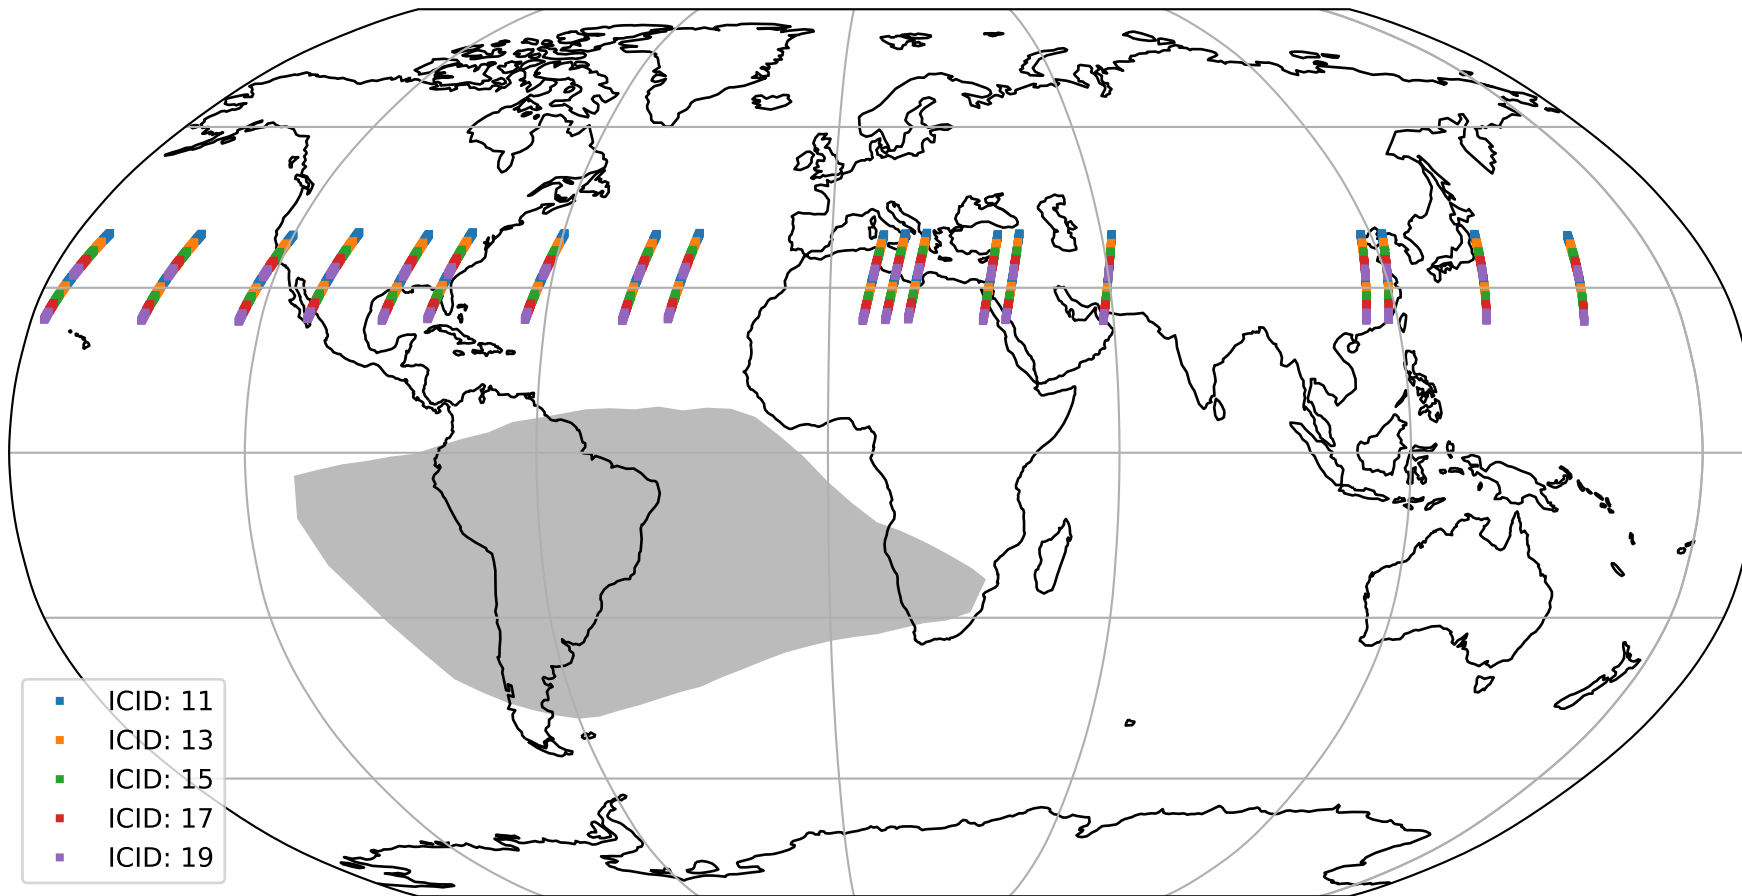

Tropomi SWIR offset (official)

orbits : 19 in [11077, 11122]
coverage : 2019-12-03 / 2019-12-06
median : 0.52594 V
spread : 0.035919 V
created : 2023-08-21T14:34:38

value detector map

Tropomi SWIR offset (official)

orbits : 19 in [11077, 11122]
coverage : 2019-12-03 / 2019-12-06
median : 27.96 μV
spread : 14.169 μV
created : 2023-08-21T14:34:38

Tropomi SWIR offset (official)

orbits : 19 in [11077, 11122]
coverage : 2019-12-03 / 2019-12-06
median : -0.085536 mV
spread : 0.37264 mV
created : 2023-08-21T14:34:39

value compared with SWIR offset CKD

Tropomi SWIR offset (official) ground-tracks of Sentinel-5P

orbits : 19 in [11077, 11122]
coverage : 2019-12-03 / 2019-12-06
created : 2023-08-21T14:34:39

Tropomi SWIR offset (official)

orbits : [2827, 11122]
coverage : 2018-04-30 / 2019-12-06
created : 2023-08-21T14:34:40

trend of detector median & temperatures