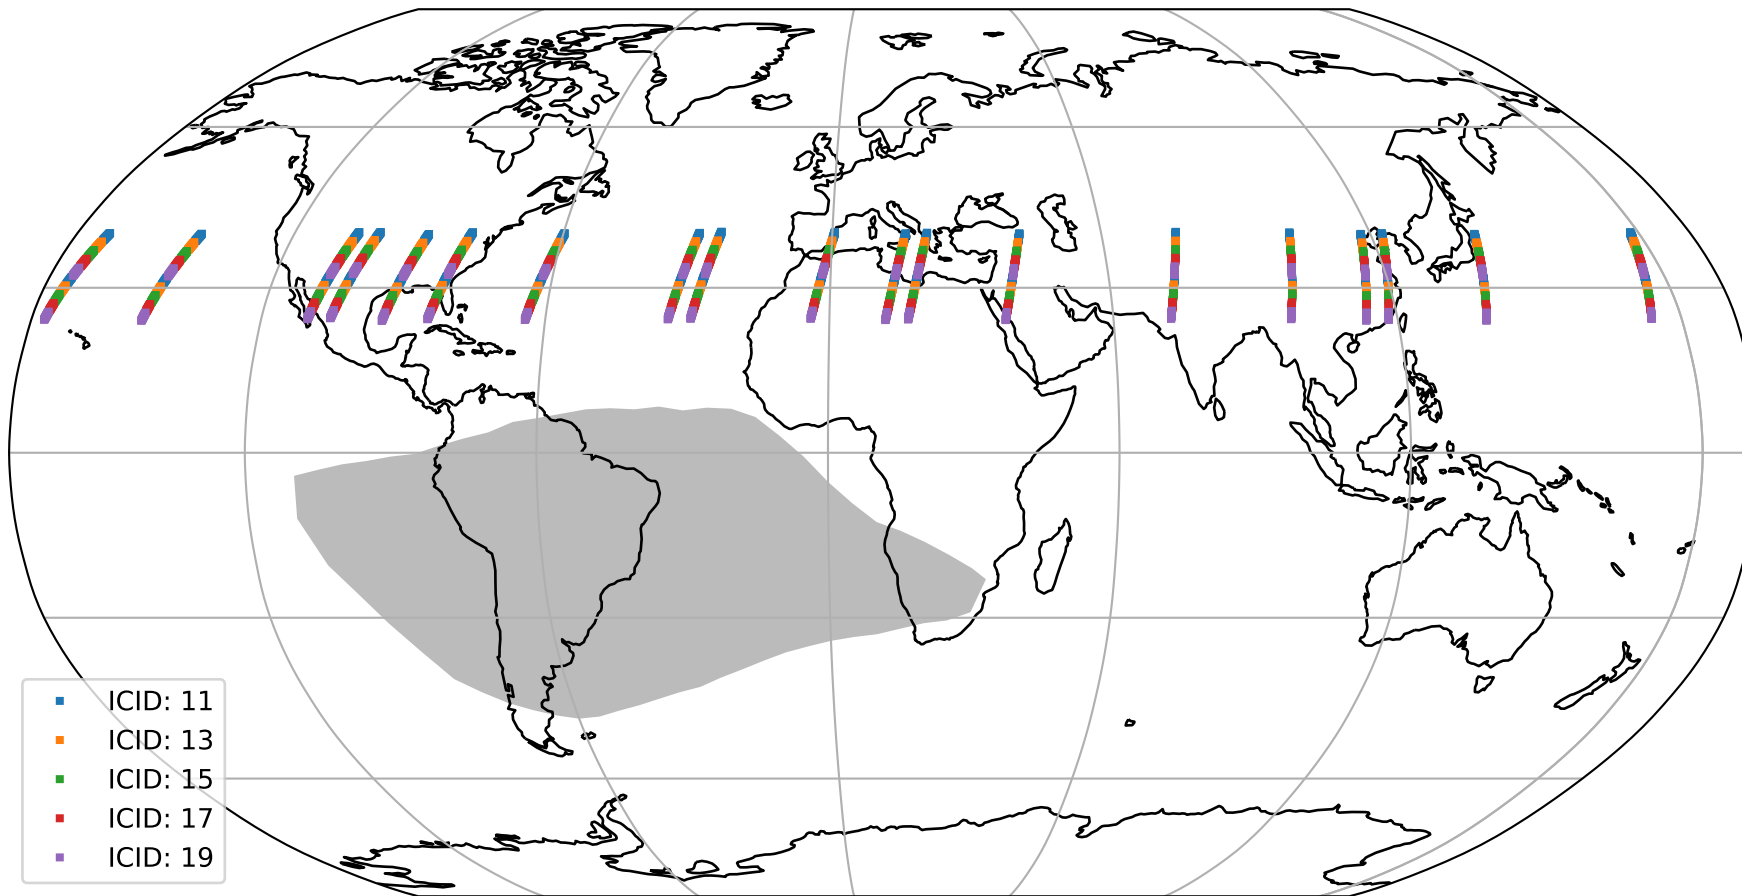

# Tropomi SWIR offset (official)

orbits : 19 in [11092, 11137]  
coverage : 2019-12-04 / 2019-12-07  
median : 27.869  $\mu\text{V}$   
spread : 14.112  $\mu\text{V}$   
created : 2023-08-21T14:34:42

# Tropomi SWIR offset (official)

orbits : 19 in [11092, 11137]  
coverage : 2019-12-04 / 2019-12-07  
median : -0.087399 mV  
spread : 0.36991 mV  
created : 2023-08-21T14:34:42

value compared with SWIR offset CKD

# Tropomi SWIR offset (official) ground-tracks of Sentinel-5P

orbits : 19 in [11092, 11137]  
coverage : 2019-12-04 / 2019-12-07  
created : 2023-08-21T14:34:43

# Tropomi SWIR offset (official)

orbits : [2827, 11137]  
coverage : 2018-04-30 / 2019-12-07  
created : 2023-08-21T14:34:43