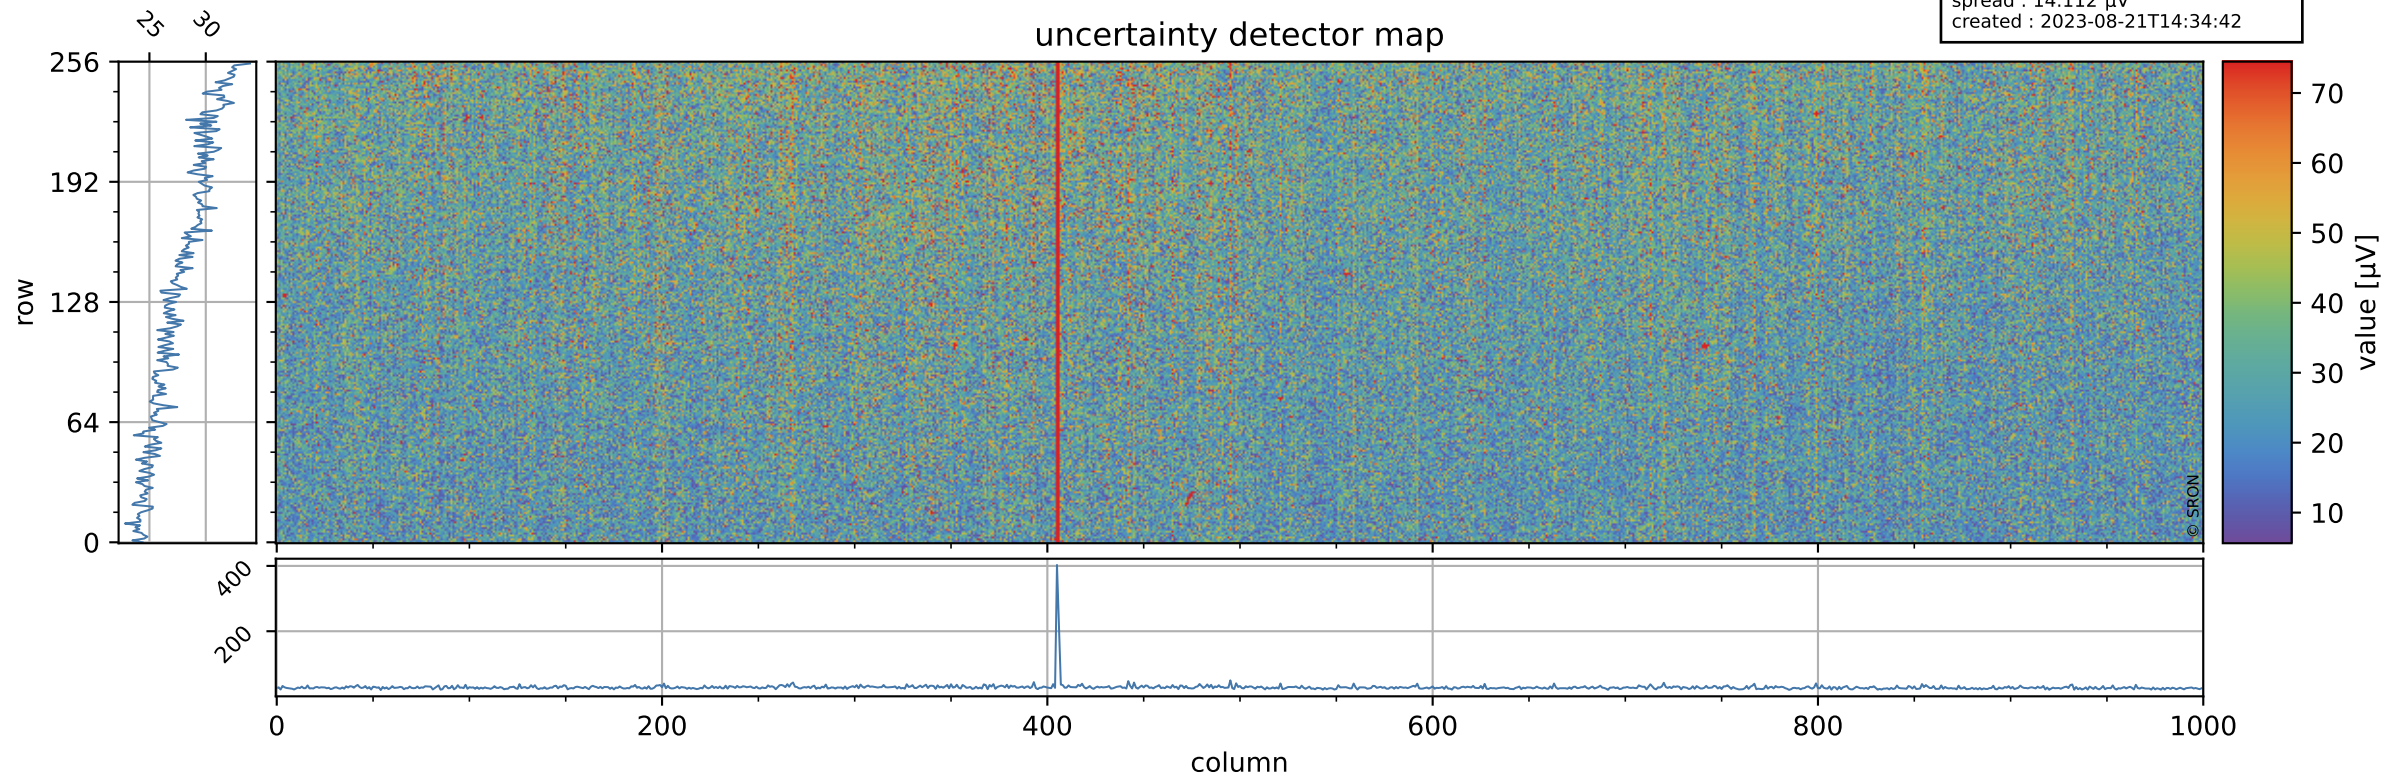

# Tropomi SWIR offset (official)

orbits : 19 in [11092, 11137]  
coverage : 2019-12-04 / 2019-12-07  
median : 0.52594 V  
spread : 0.035918 V  
created : 2023-08-21T14:34:41

## value detector map

# Tropomi SWIR offset (official)

orbits : 19 in [11092, 11137]  
coverage : 2019-12-04 / 2019-12-07  
median : 27.869  $\mu\text{V}$   
spread : 14.112  $\mu\text{V}$   
created : 2023-08-21T14:34:42

# Tropomi SWIR offset (official) ground-tracks of Sentinel-5P

orbits : 19 in [11092, 11137]  
coverage : 2019-12-04 / 2019-12-07  
created : 2023-08-21T14:34:43