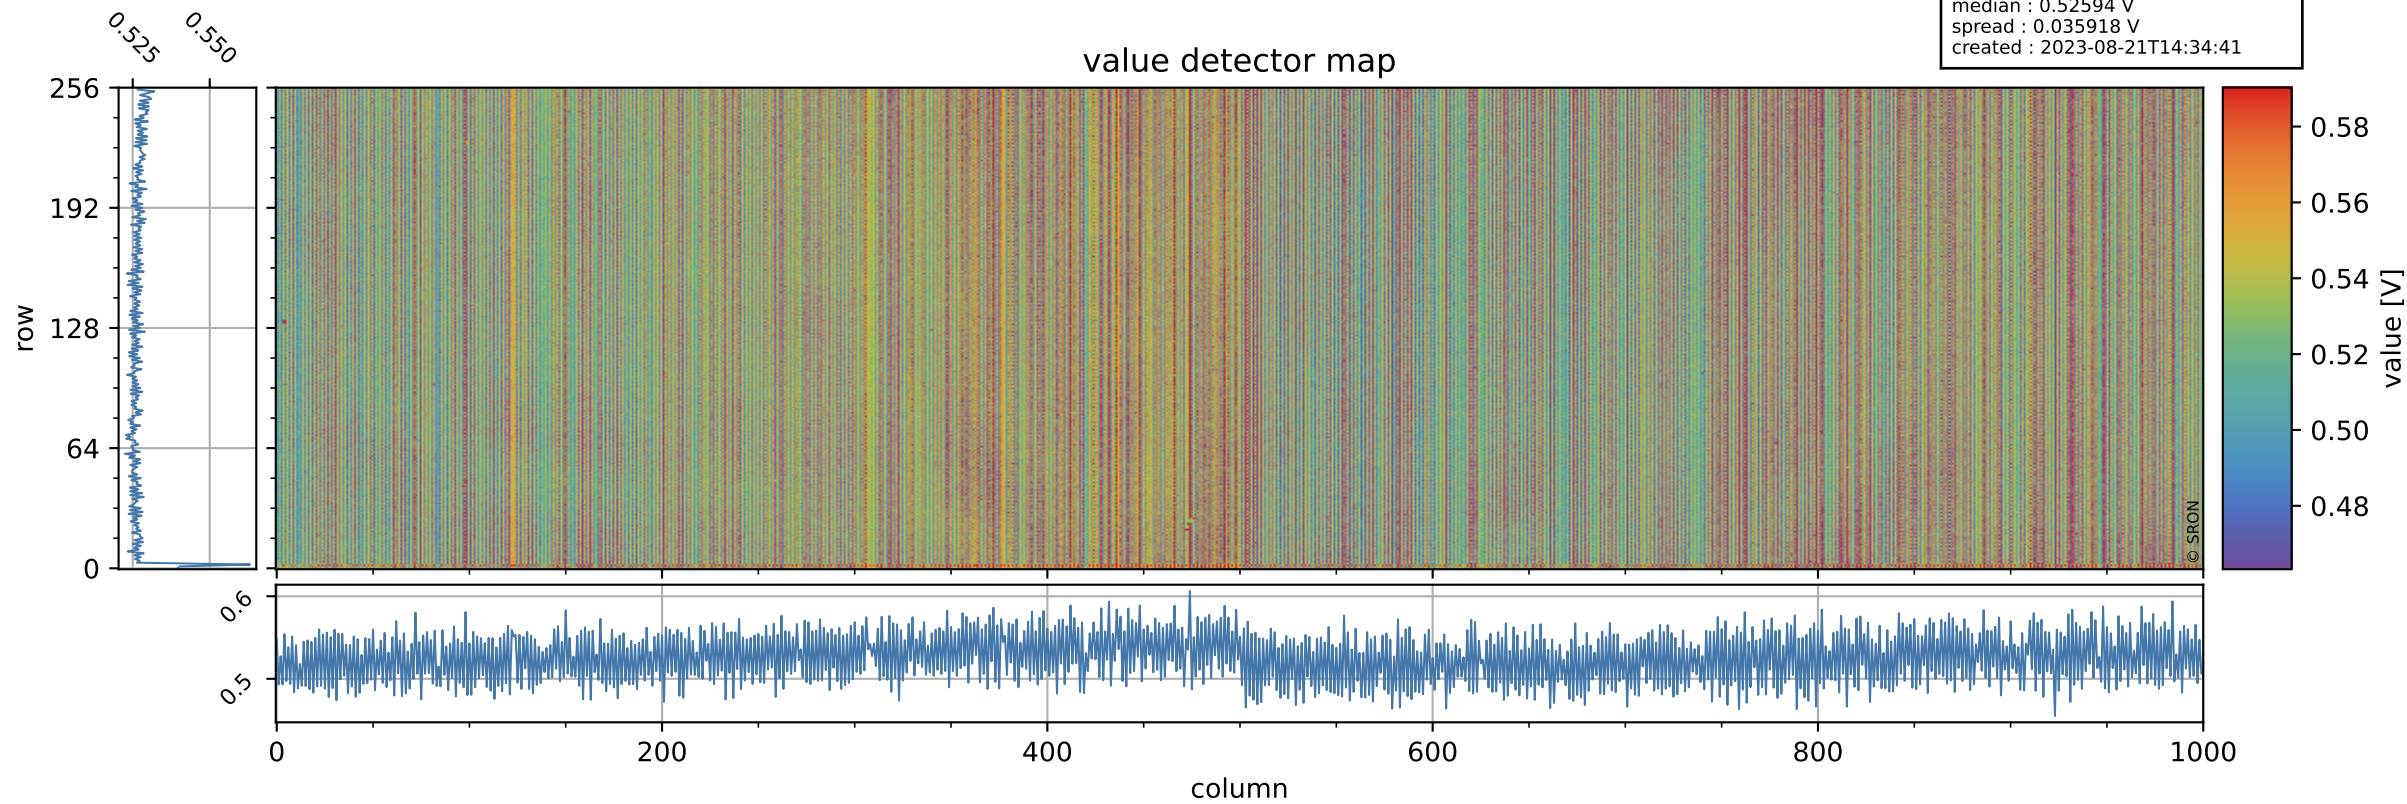

# Tropomi SWIR offset (official)

orbits : 19 in [11092, 11137]  
coverage : 2019-12-04 / 2019-12-07  
median : 0.52594 V  
spread : 0.035918 V  
created : 2023-08-21T14:34:41

## value detector map

# Tropomi SWIR offset (official)

orbits : 19 in [11092, 11137]  
coverage : 2019-12-04 / 2019-12-07  
median : 27.869  $\mu\text{V}$   
spread : 14.112  $\mu\text{V}$   
created : 2023-08-21T14:34:42

# Tropomi SWIR offset (official) ground-tracks of Sentinel-5P

orbits : 19 in [11092, 11137]  
coverage : 2019-12-04 / 2019-12-07  
created : 2023-08-21T14:34:43