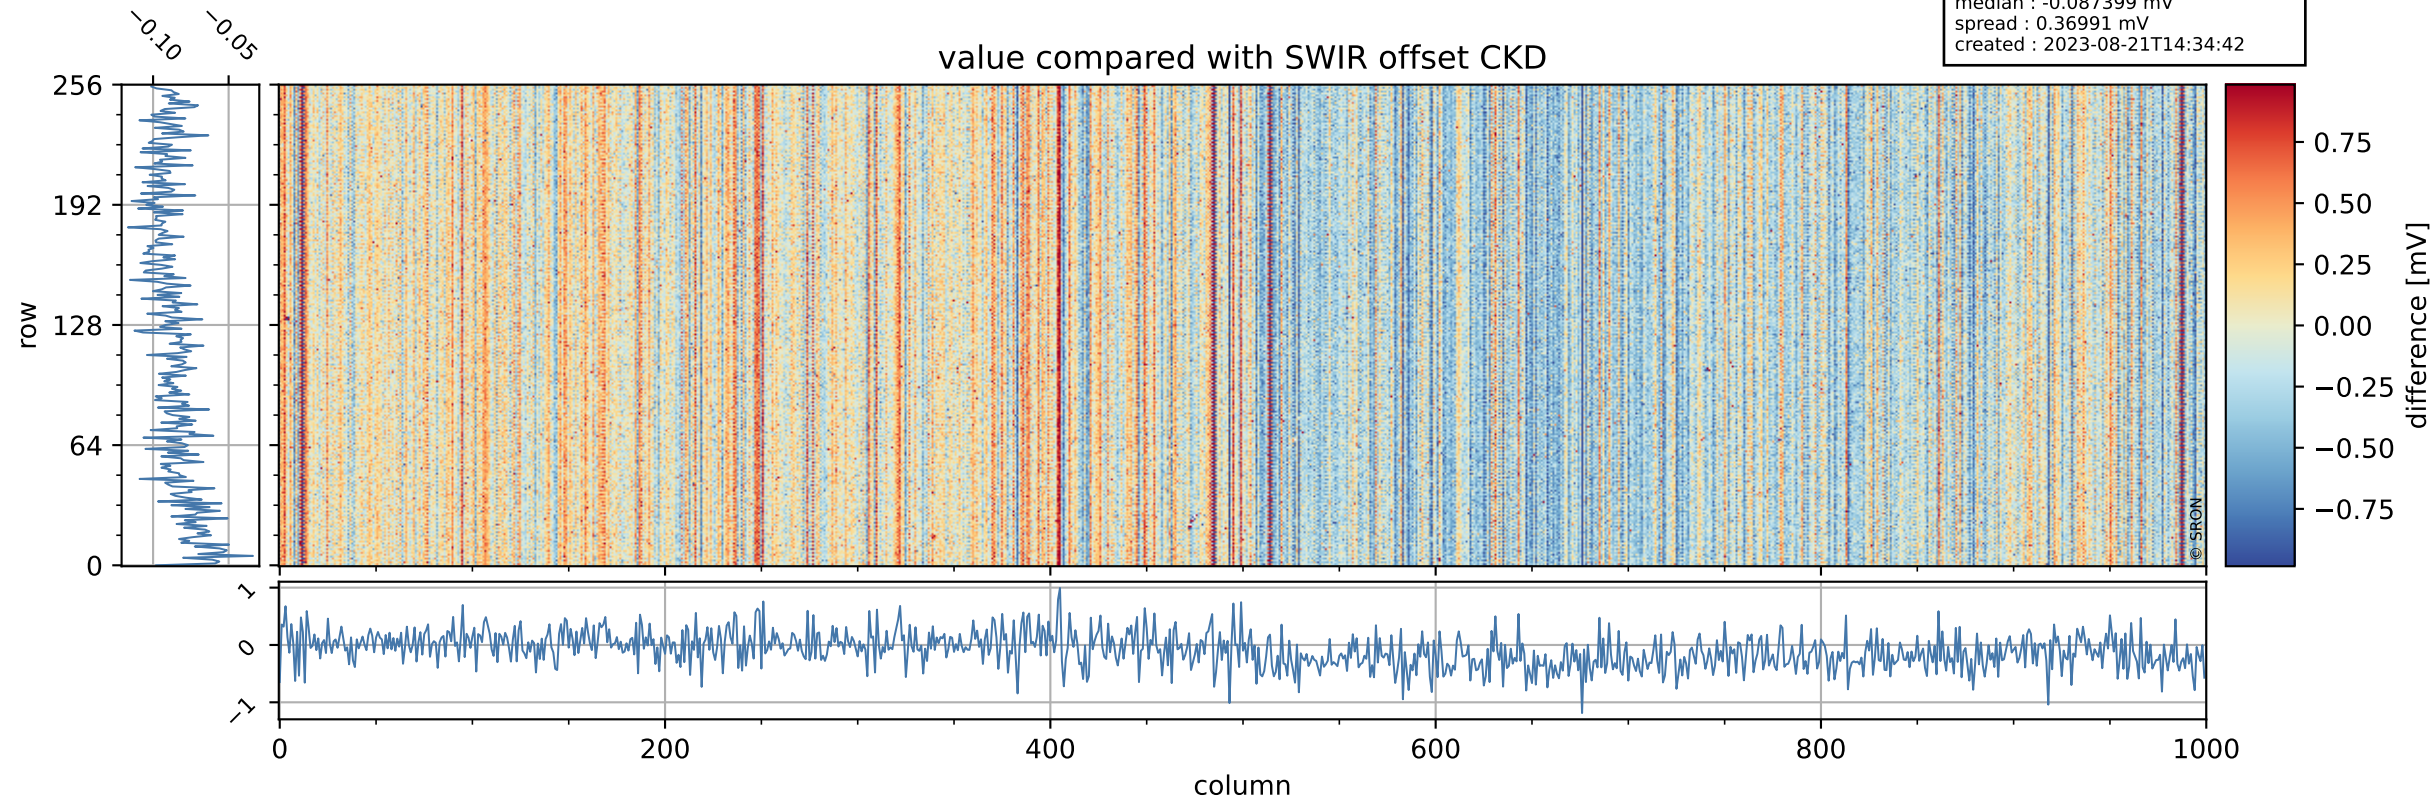

## value detector map

# Tropomi SWIR offset (official)

orbits : 19 in [11092, 11137]  
coverage : 2019-12-04 / 2019-12-07  
median : 27.869  $\mu\text{V}$   
spread : 14.112  $\mu\text{V}$   
created : 2023-08-21T14:34:42

# Tropomi SWIR offset (official)

orbits : 19 in [11092, 11137]  
coverage : 2019-12-04 / 2019-12-07  
median : -0.087399 mV  
spread : 0.36991 mV  
created : 2023-08-21T14:34:42

value compared with SWIR offset CKD

# Tropomi SWIR offset (official) ground-tracks of Sentinel-5P

orbits : 19 in [11092, 11137]  
coverage : 2019-12-04 / 2019-12-07  
created : 2023-08-21T14:34:43