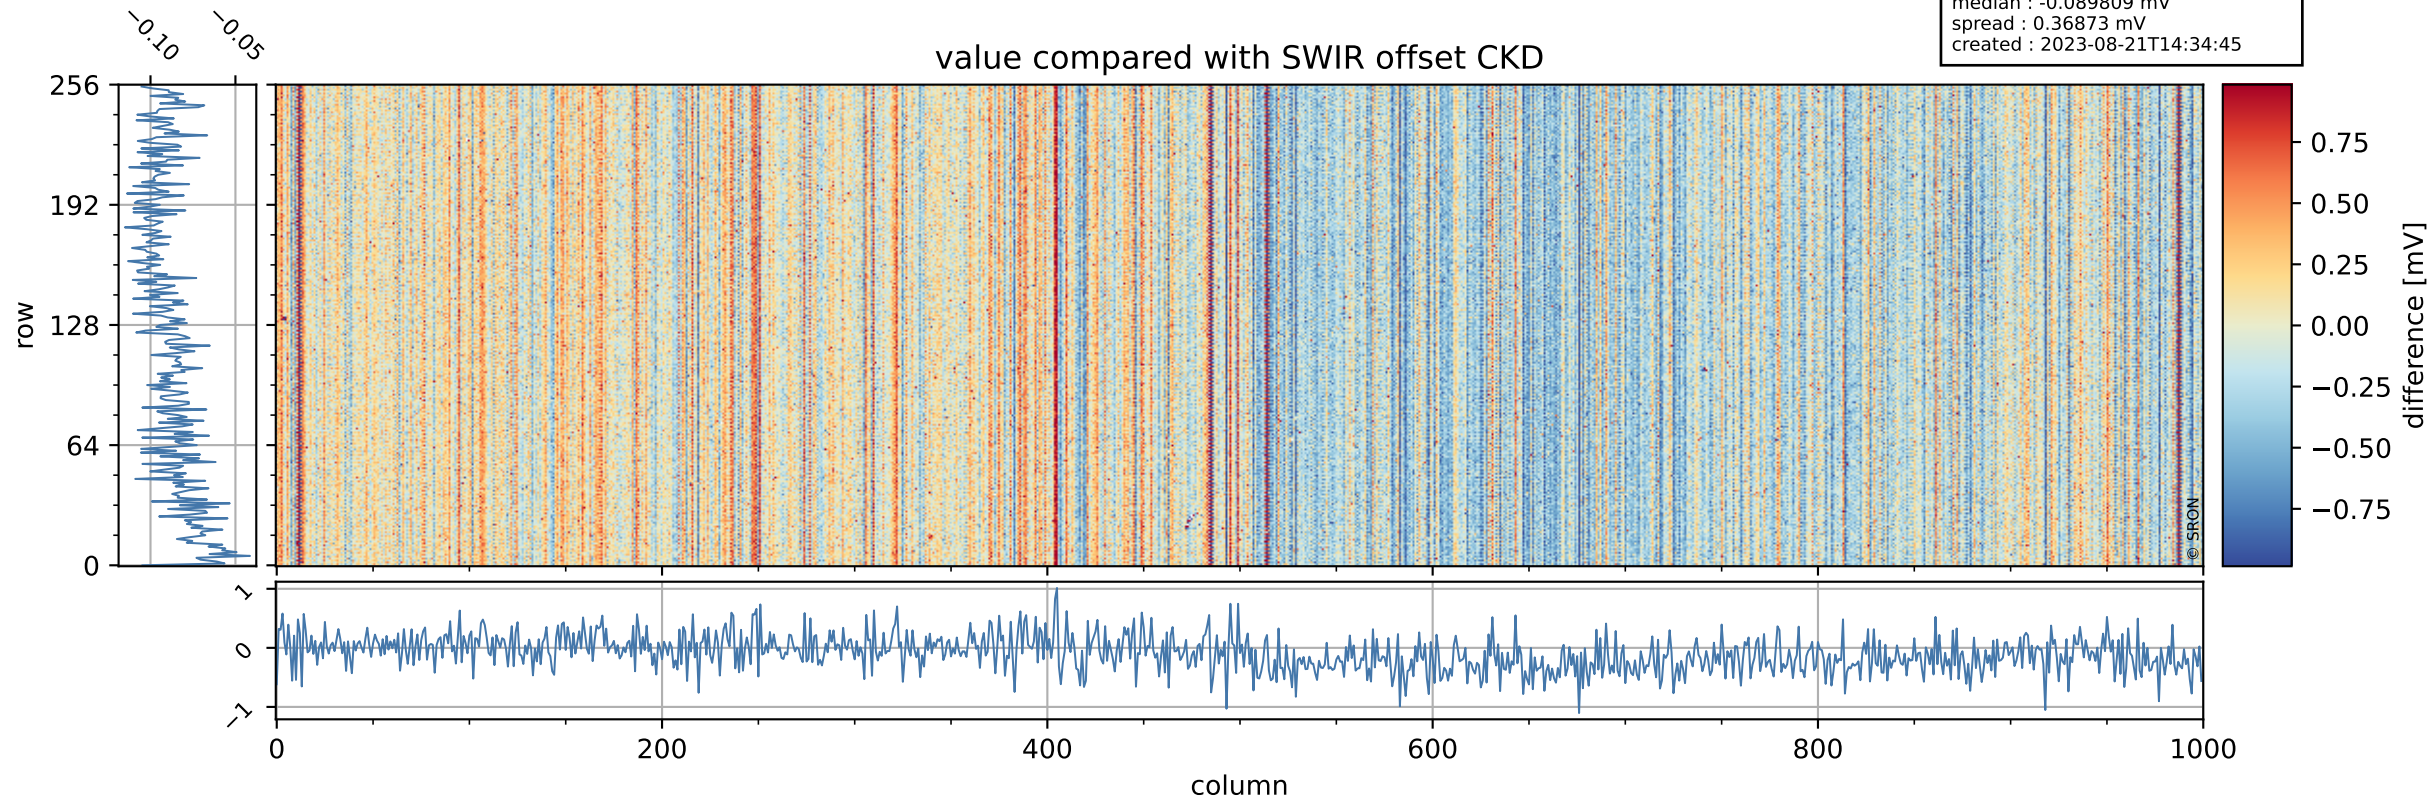

Tropomi SWIR offset (official)

orbits : 18 in [11107, 11152]
coverage : 2019-12-05 / 2019-12-08
median : 0.52593 V
spread : 0.035917 V
created : 2023-08-21T14:34:44

value detector map

Tropomi SWIR offset (official)

orbits : 18 in [11107, 11152]
coverage : 2019-12-05 / 2019-12-08
median : 27.886 μV
spread : 14.128 μV
created : 2023-08-21T14:34:45

Tropomi SWIR offset (official)

orbits : 18 in [11107, 11152]
coverage : 2019-12-05 / 2019-12-08
median : -0.089809 mV
spread : 0.36873 mV
created : 2023-08-21T14:34:45

value compared with SWIR offset CKD

Tropomi SWIR offset (official) ground-tracks of Sentinel-5P

orbits : 18 in [11107, 11152]
coverage : 2019-12-05 / 2019-12-08
created : 2023-08-21T14:34:46

Tropomi SWIR offset (official)

orbits : [2827, 11152]
coverage : 2018-04-30 / 2019-12-08
created : 2023-08-21T14:34:46

trend of detector median & temperatures