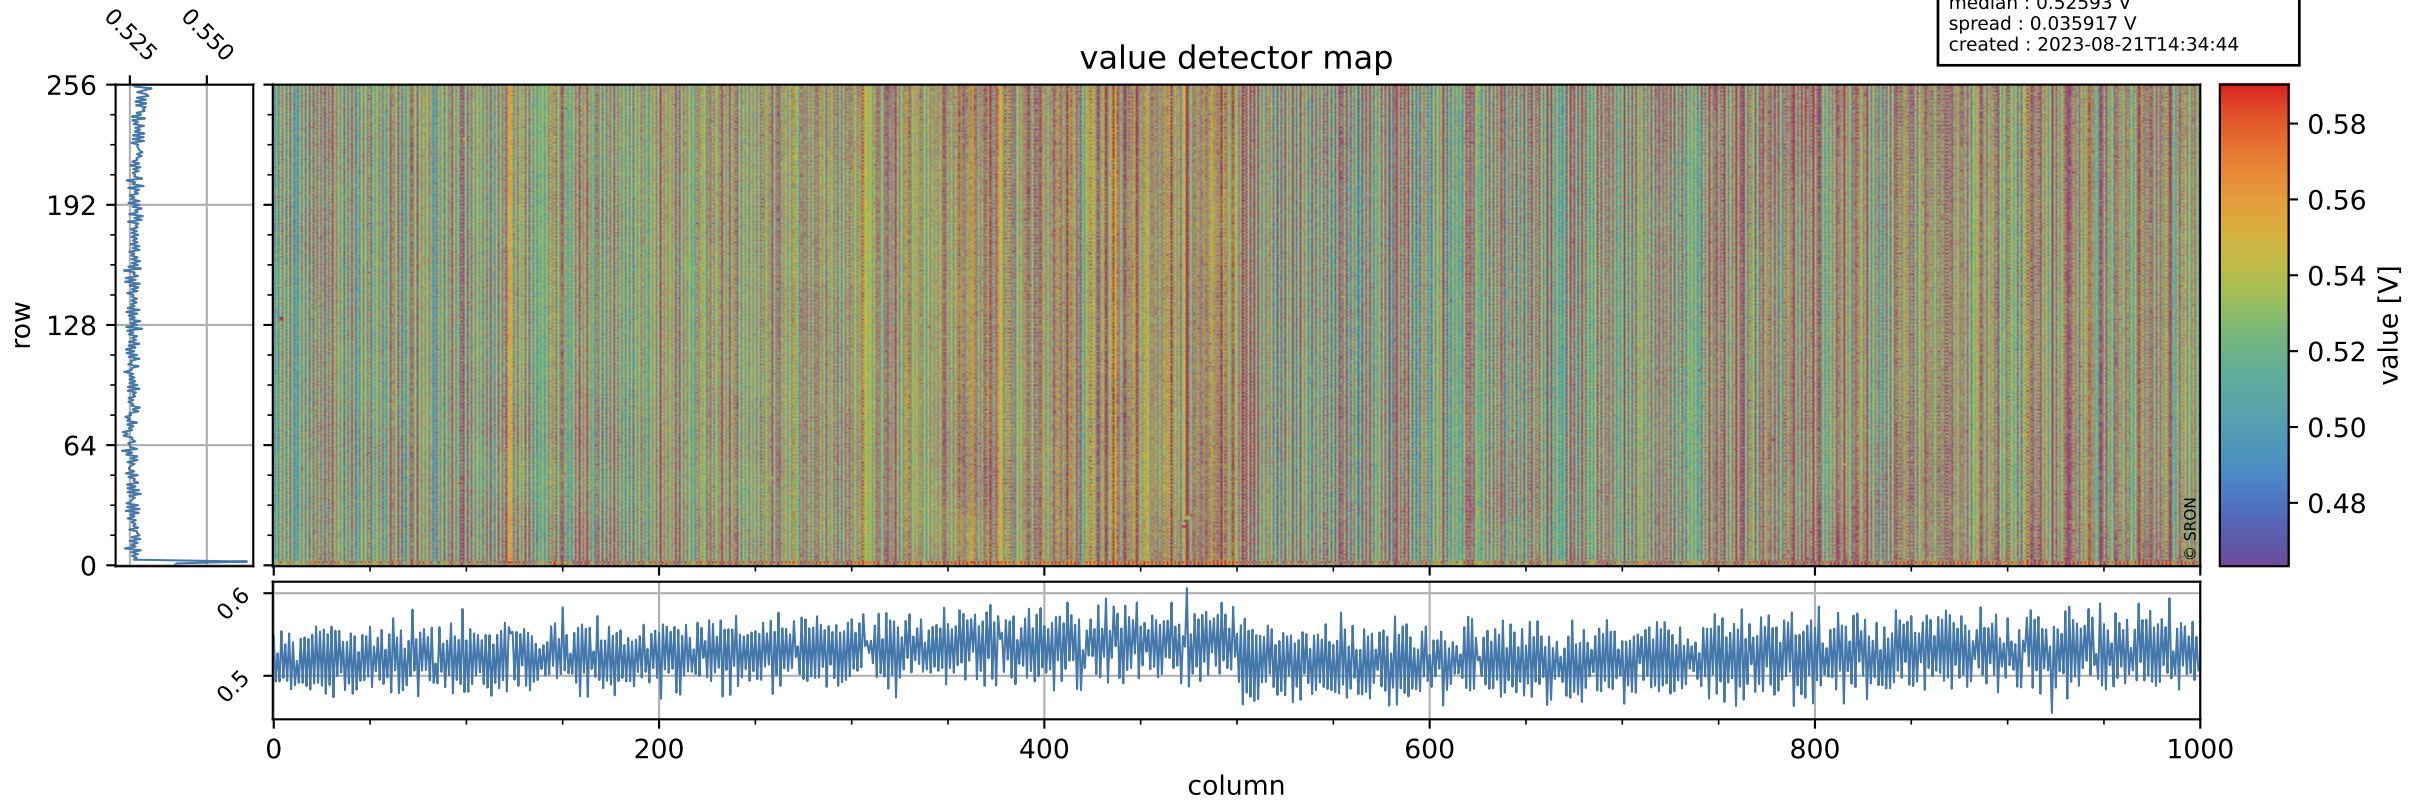

Tropomi SWIR offset (official)

orbits : 18 in [11107, 11152]
coverage : 2019-12-05 / 2019-12-08
median : 0.52593 V
spread : 0.035917 V
created : 2023-08-21T14:34:44

value detector map

Tropomi SWIR offset (official)

orbits : 18 in [11107, 11152]
coverage : 2019-12-05 / 2019-12-08
median : 27.886 μV
spread : 14.128 μV
created : 2023-08-21T14:34:45

Tropomi SWIR offset (official)

orbits : 18 in [11107, 11152]
coverage : 2019-12-05 / 2019-12-08
median : -0.089809 mV
spread : 0.36873 mV
created : 2023-08-21T14:34:45

value compared with SWIR offset CKD

Tropomi SWIR offset (official) ground-tracks of Sentinel-5P

orbits : 18 in [11107, 11152]
coverage : 2019-12-05 / 2019-12-08
created : 2023-08-21T14:34:46

Tropomi SWIR offset (official)

orbits : [2827, 11152]
coverage : 2018-04-30 / 2019-12-08
created : 2023-08-21T14:34:46

trend of detector median & temperatures