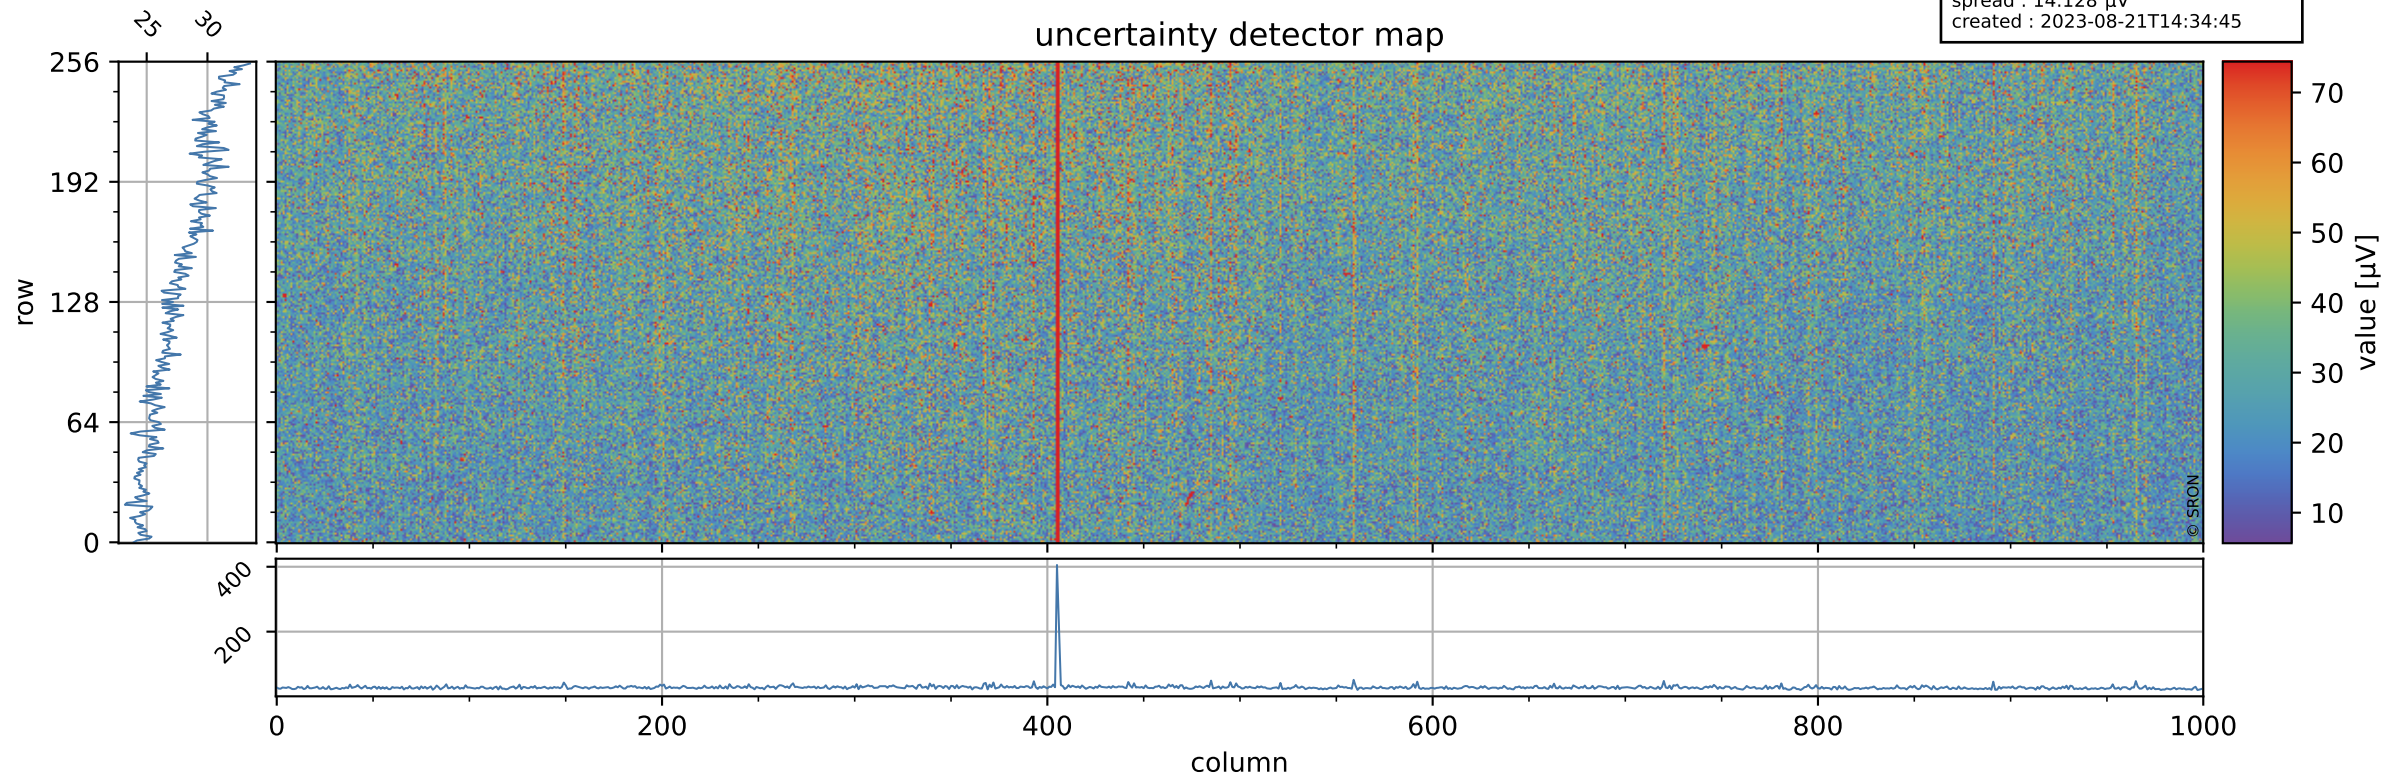

Tropomi SWIR offset (official)

orbits : 18 in [11107, 11152]
coverage : 2019-12-05 / 2019-12-08
median : 0.52593 V
spread : 0.035917 V
created : 2023-08-21T14:34:44

value detector map

Tropomi SWIR offset (official)

orbits : 18 in [11107, 11152]
coverage : 2019-12-05 / 2019-12-08
median : 27.886 μV
spread : 14.128 μV
created : 2023-08-21T14:34:45

Tropomi SWIR offset (official)

orbits : 18 in [11107, 11152]
coverage : 2019-12-05 / 2019-12-08
median : -0.089809 mV
spread : 0.36873 mV
created : 2023-08-21T14:34:45

value compared with SWIR offset CKD

Tropomi SWIR offset (official) ground-tracks of Sentinel-5P

orbits : 18 in [11107, 11152]
coverage : 2019-12-05 / 2019-12-08
created : 2023-08-21T14:34:46

Tropomi SWIR offset (official)

orbits : [2827, 11152]
coverage : 2018-04-30 / 2019-12-08
created : 2023-08-21T14:34:46

trend of detector median & temperatures