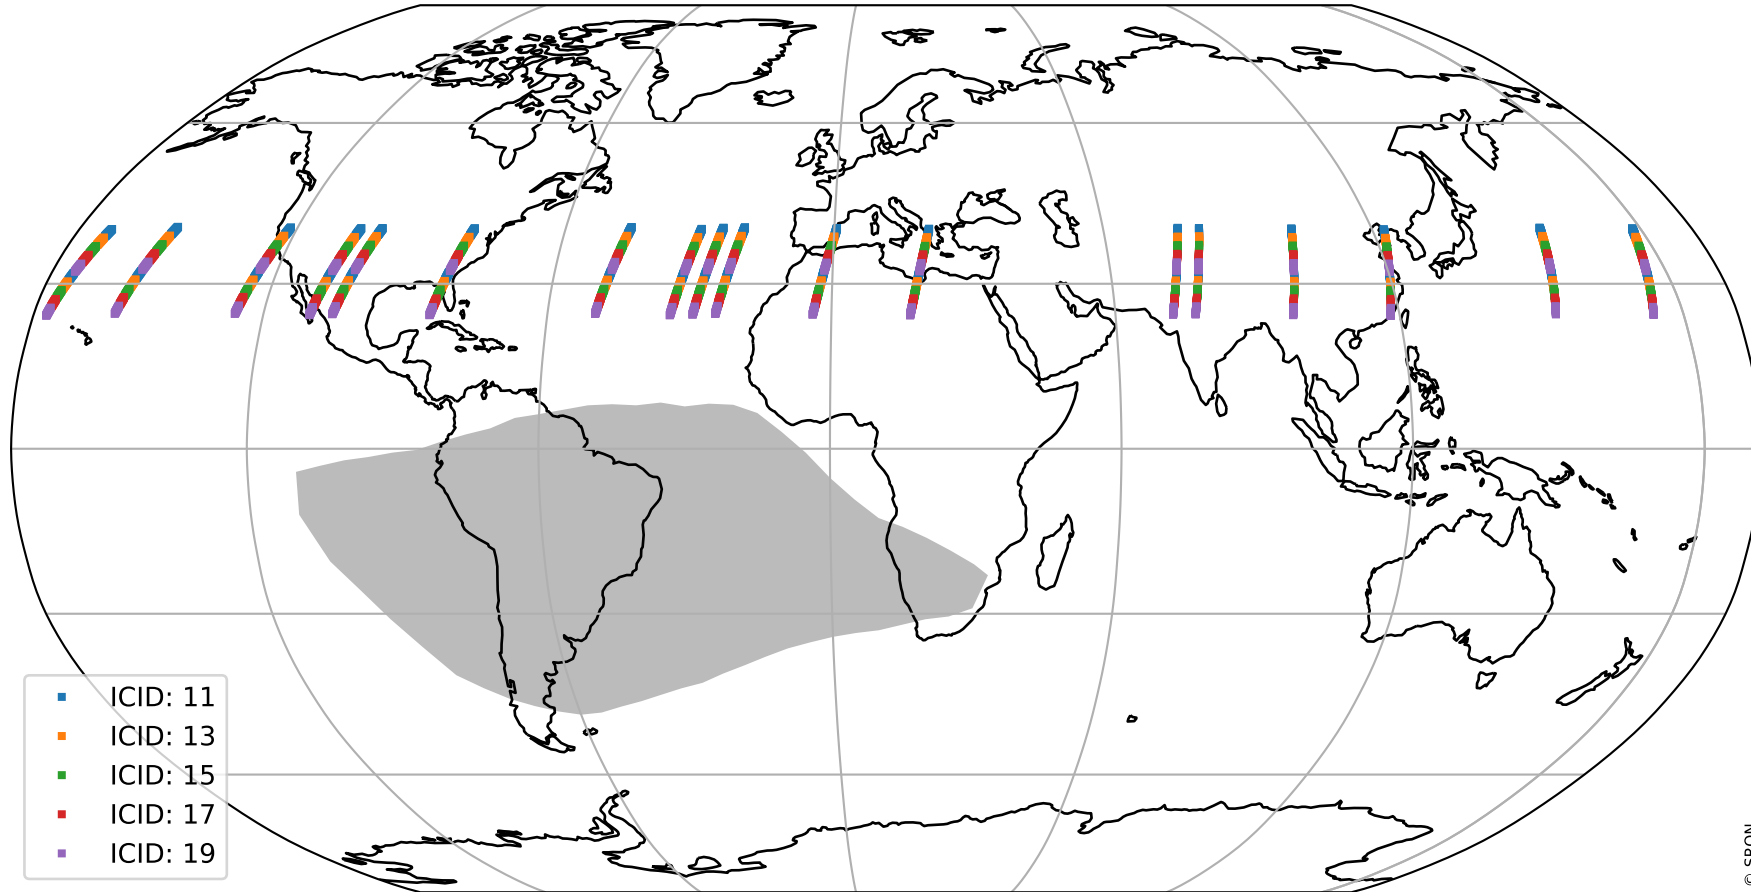

Tropomi SWIR offset (official)

orbits : 18 in [11107, 11152]
coverage : 2019-12-05 / 2019-12-08
median : 0.52593 V
spread : 0.035917 V
created : 2023-08-21T14:34:44

value detector map

Tropomi SWIR offset (official)

orbits : 18 in [11107, 11152]
coverage : 2019-12-05 / 2019-12-08
median : 27.886 μV
spread : 14.128 μV
created : 2023-08-21T14:34:45

Tropomi SWIR offset (official)

orbits : 18 in [11107, 11152]
coverage : 2019-12-05 / 2019-12-08
median : -0.089809 mV
spread : 0.36873 mV
created : 2023-08-21T14:34:45

value compared with SWIR offset CKD

Tropomi SWIR offset (official) ground-tracks of Sentinel-5P

orbits : 18 in [11107, 11152]
coverage : 2019-12-05 / 2019-12-08
created : 2023-08-21T14:34:46

Tropomi SWIR offset (official)

orbits : [2827, 11152]
coverage : 2018-04-30 / 2019-12-08
created : 2023-08-21T14:34:46

trend of detector median & temperatures