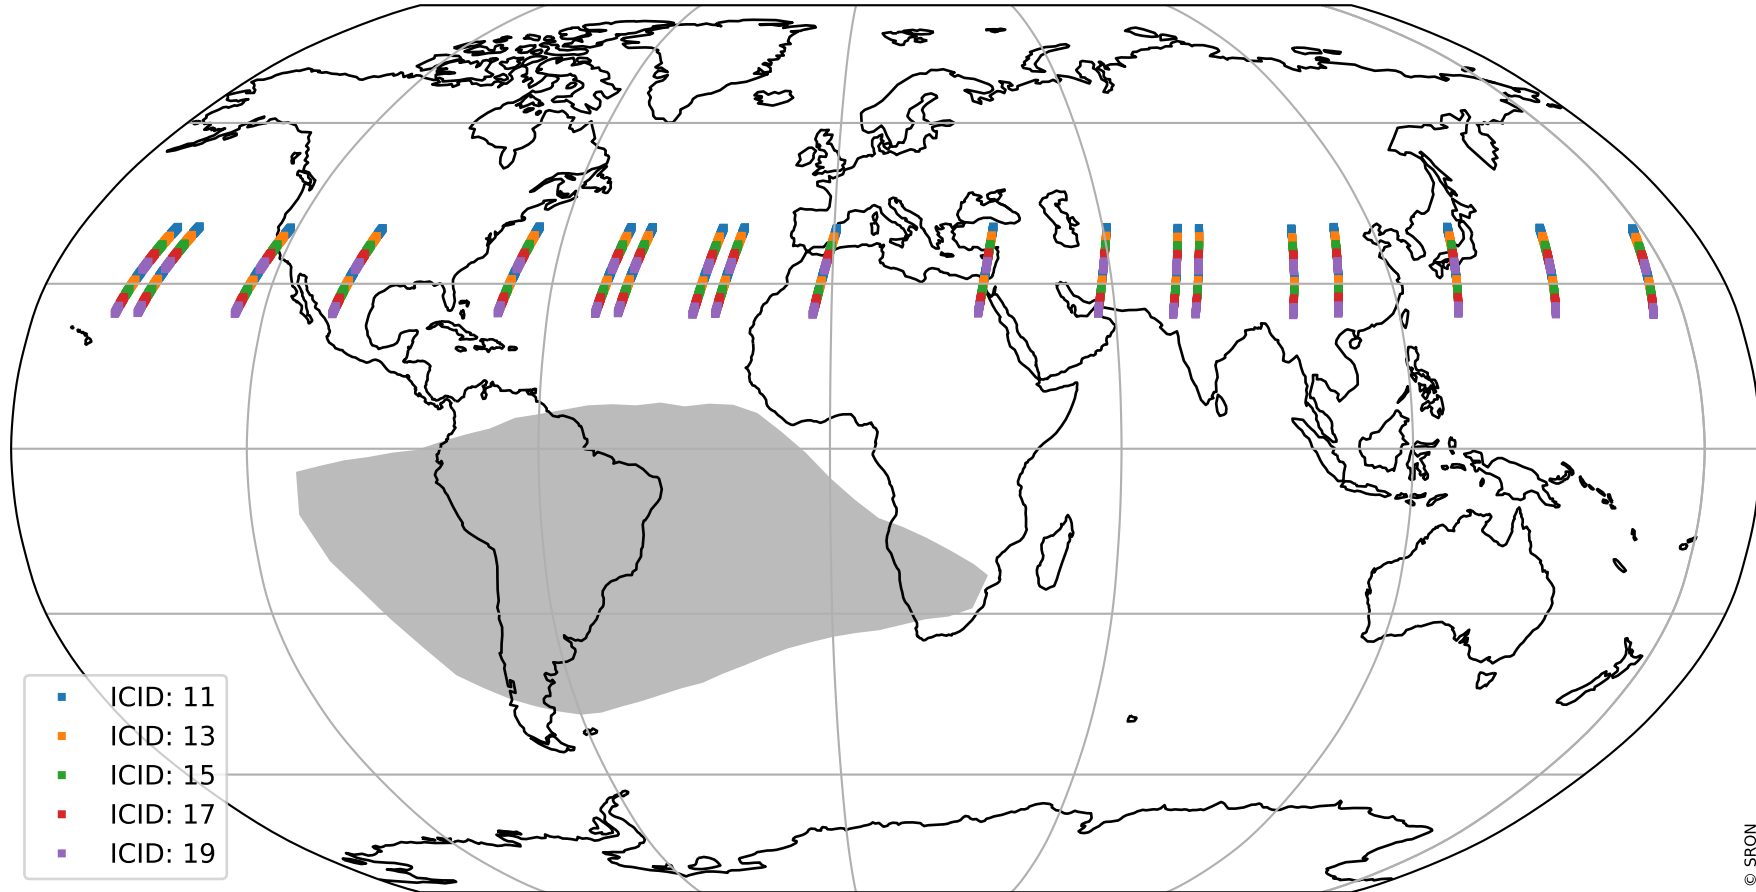

Tropomi SWIR offset (official)

orbits : 19 in [11122, 11167]
coverage : 2019-12-06 / 2019-12-09
median : 0.52593 V
spread : 0.035918 V
created : 2023-08-21T14:34:47

value detector map

Tropomi SWIR offset (official)

orbits : 19 in [11122, 11167]
coverage : 2019-12-06 / 2019-12-09
median : 27.861 μV
spread : 14.255 μV
created : 2023-08-21T14:34:48

Tropomi SWIR offset (official)

value compared with SWIR offset CKD

orbits : 19 in [11122, 11167]
coverage : 2019-12-06 / 2019-12-09
median : -0.087983 mV
spread : 0.36736 mV
created : 2023-08-21T14:34:48

Tropomi SWIR offset (official) ground-tracks of Sentinel-5P

orbits : 19 in [11122, 11167]
coverage : 2019-12-06 / 2019-12-09
created : 2023-08-21T14:34:49

Tropomi SWIR offset (official)

orbits : [2827, 11167]
coverage : 2018-04-30 / 2019-12-09
created : 2023-08-21T14:34:49

trend of detector median & temperatures