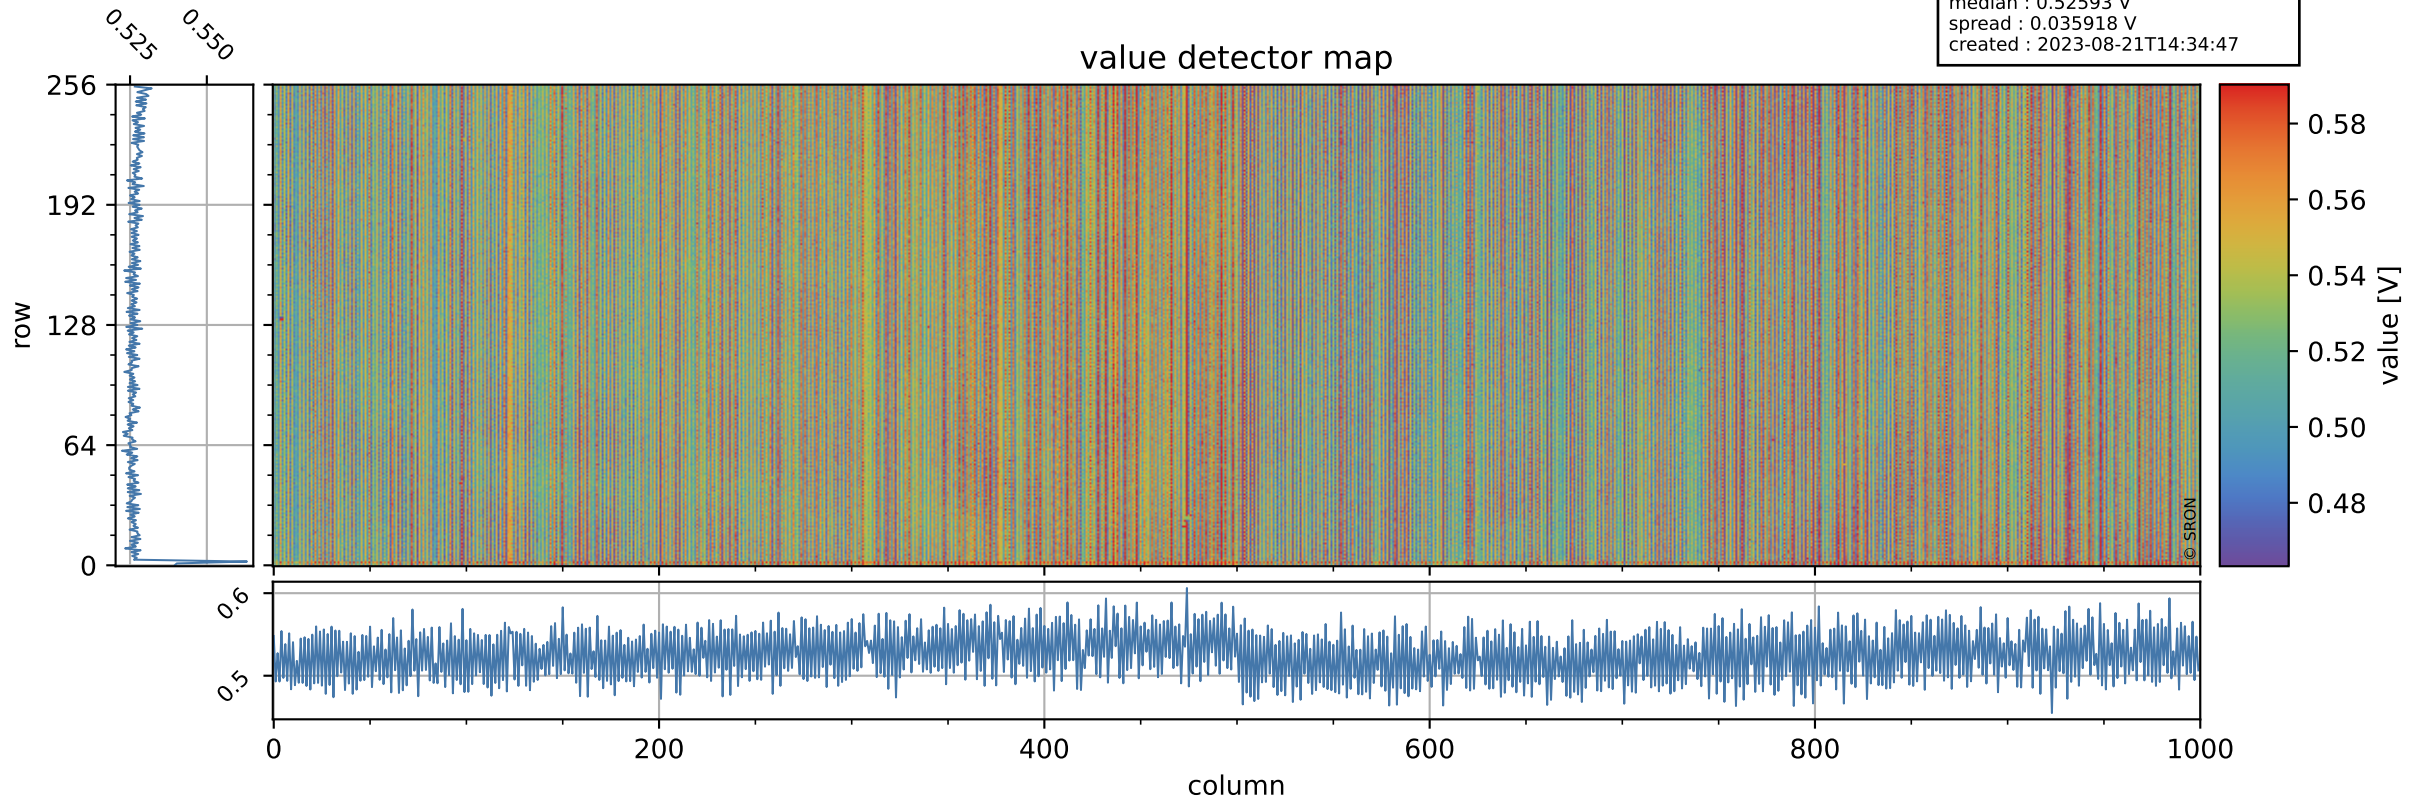

Tropomi SWIR offset (official)

orbits : 19 in [11122, 11167]
coverage : 2019-12-06 / 2019-12-09
median : 0.52593 V
spread : 0.035918 V
created : 2023-08-21T14:34:47

value detector map

Tropomi SWIR offset (official)

orbits : 19 in [11122, 11167]
coverage : 2019-12-06 / 2019-12-09
median : 27.861 μV
spread : 14.255 μV
created : 2023-08-21T14:34:48

Tropomi SWIR offset (official)

value compared with SWIR offset CKD

orbits : 19 in [11122, 11167]
coverage : 2019-12-06 / 2019-12-09
median : -0.087983 mV
spread : 0.36736 mV
created : 2023-08-21T14:34:48

Tropomi SWIR offset (official) ground-tracks of Sentinel-5P

orbits : 19 in [11122, 11167]
coverage : 2019-12-06 / 2019-12-09
created : 2023-08-21T14:34:49

Tropomi SWIR offset (official)

orbits : [2827, 11167]
coverage : 2018-04-30 / 2019-12-09
created : 2023-08-21T14:34:49

trend of detector median & temperatures