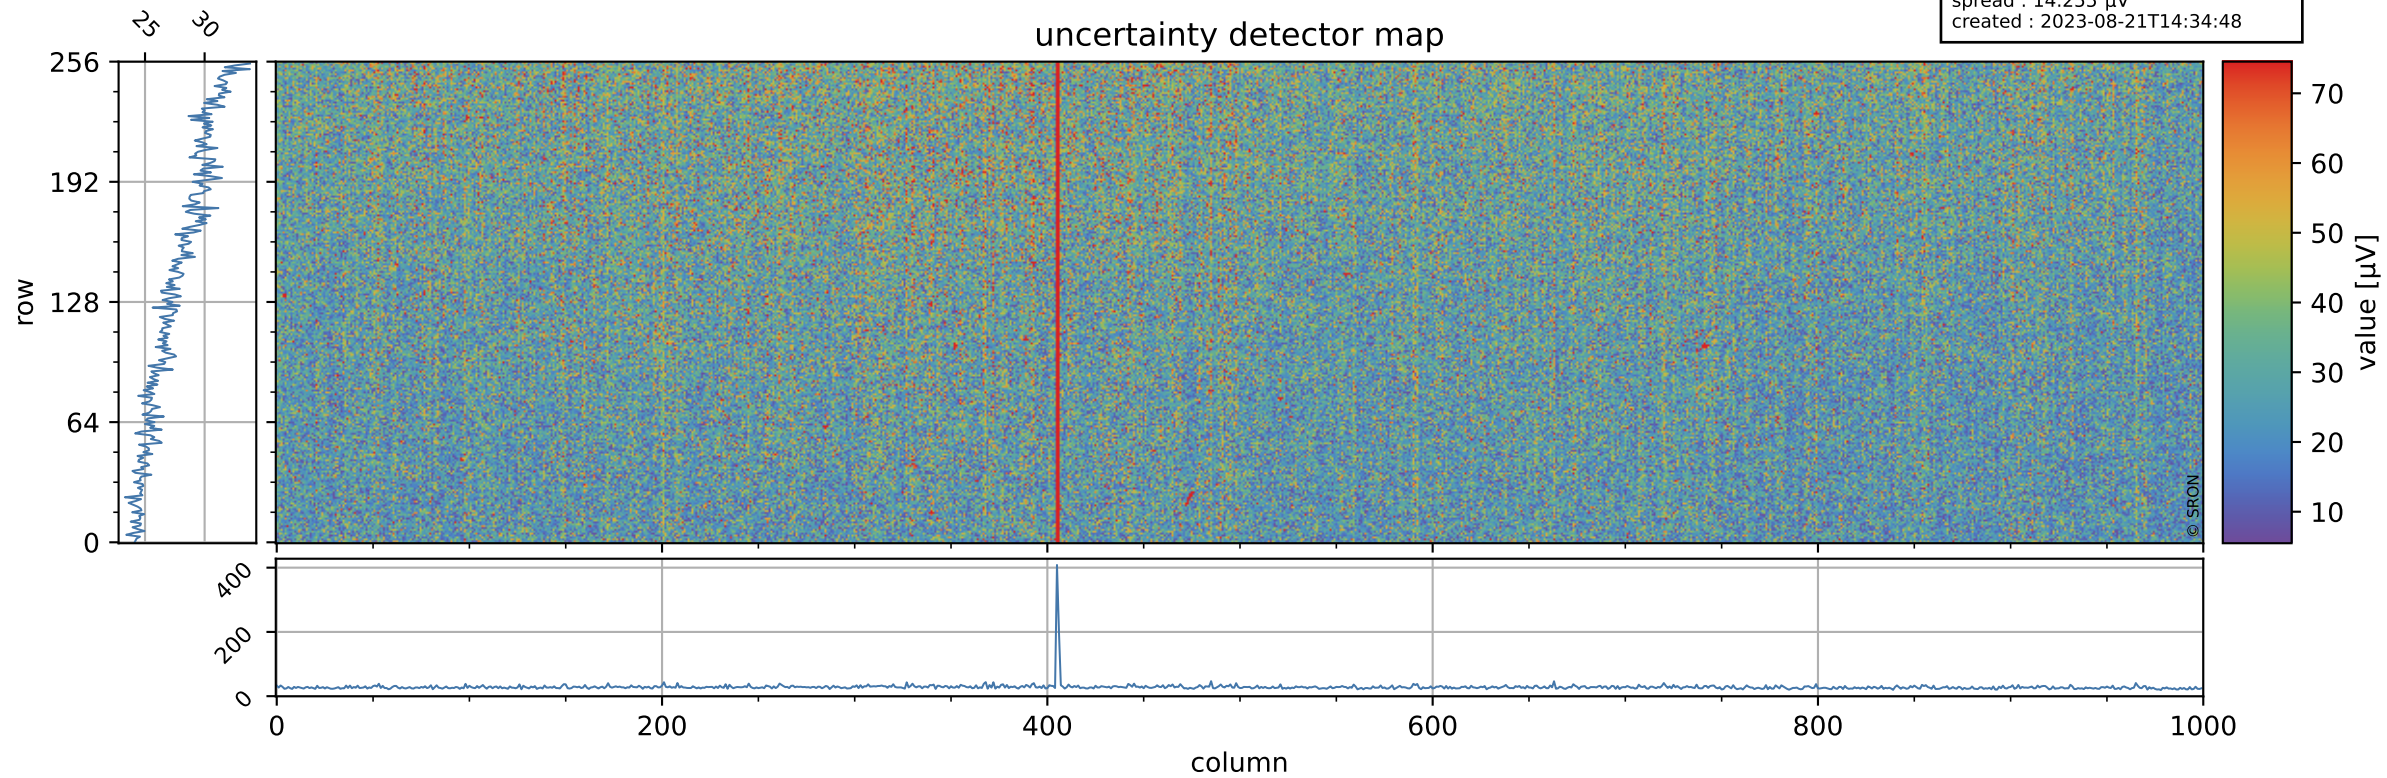

Tropomi SWIR offset (official)

orbits : 19 in [11122, 11167]
coverage : 2019-12-06 / 2019-12-09
median : 0.52593 V
spread : 0.035918 V
created : 2023-08-21T14:34:47

value detector map

Tropomi SWIR offset (official)

orbits : 19 in [11122, 11167]
coverage : 2019-12-06 / 2019-12-09
median : 27.861 μV
spread : 14.255 μV
created : 2023-08-21T14:34:48

Tropomi SWIR offset (official)

value compared with SWIR offset CKD

orbits : 19 in [11122, 11167]
coverage : 2019-12-06 / 2019-12-09
median : -0.087983 mV
spread : 0.36736 mV
created : 2023-08-21T14:34:48

Tropomi SWIR offset (official) ground-tracks of Sentinel-5P

orbits : 19 in [11122, 11167]
coverage : 2019-12-06 / 2019-12-09
created : 2023-08-21T14:34:49

Tropomi SWIR offset (official)

orbits : [2827, 11167]
coverage : 2018-04-30 / 2019-12-09
created : 2023-08-21T14:34:49

trend of detector median & temperatures