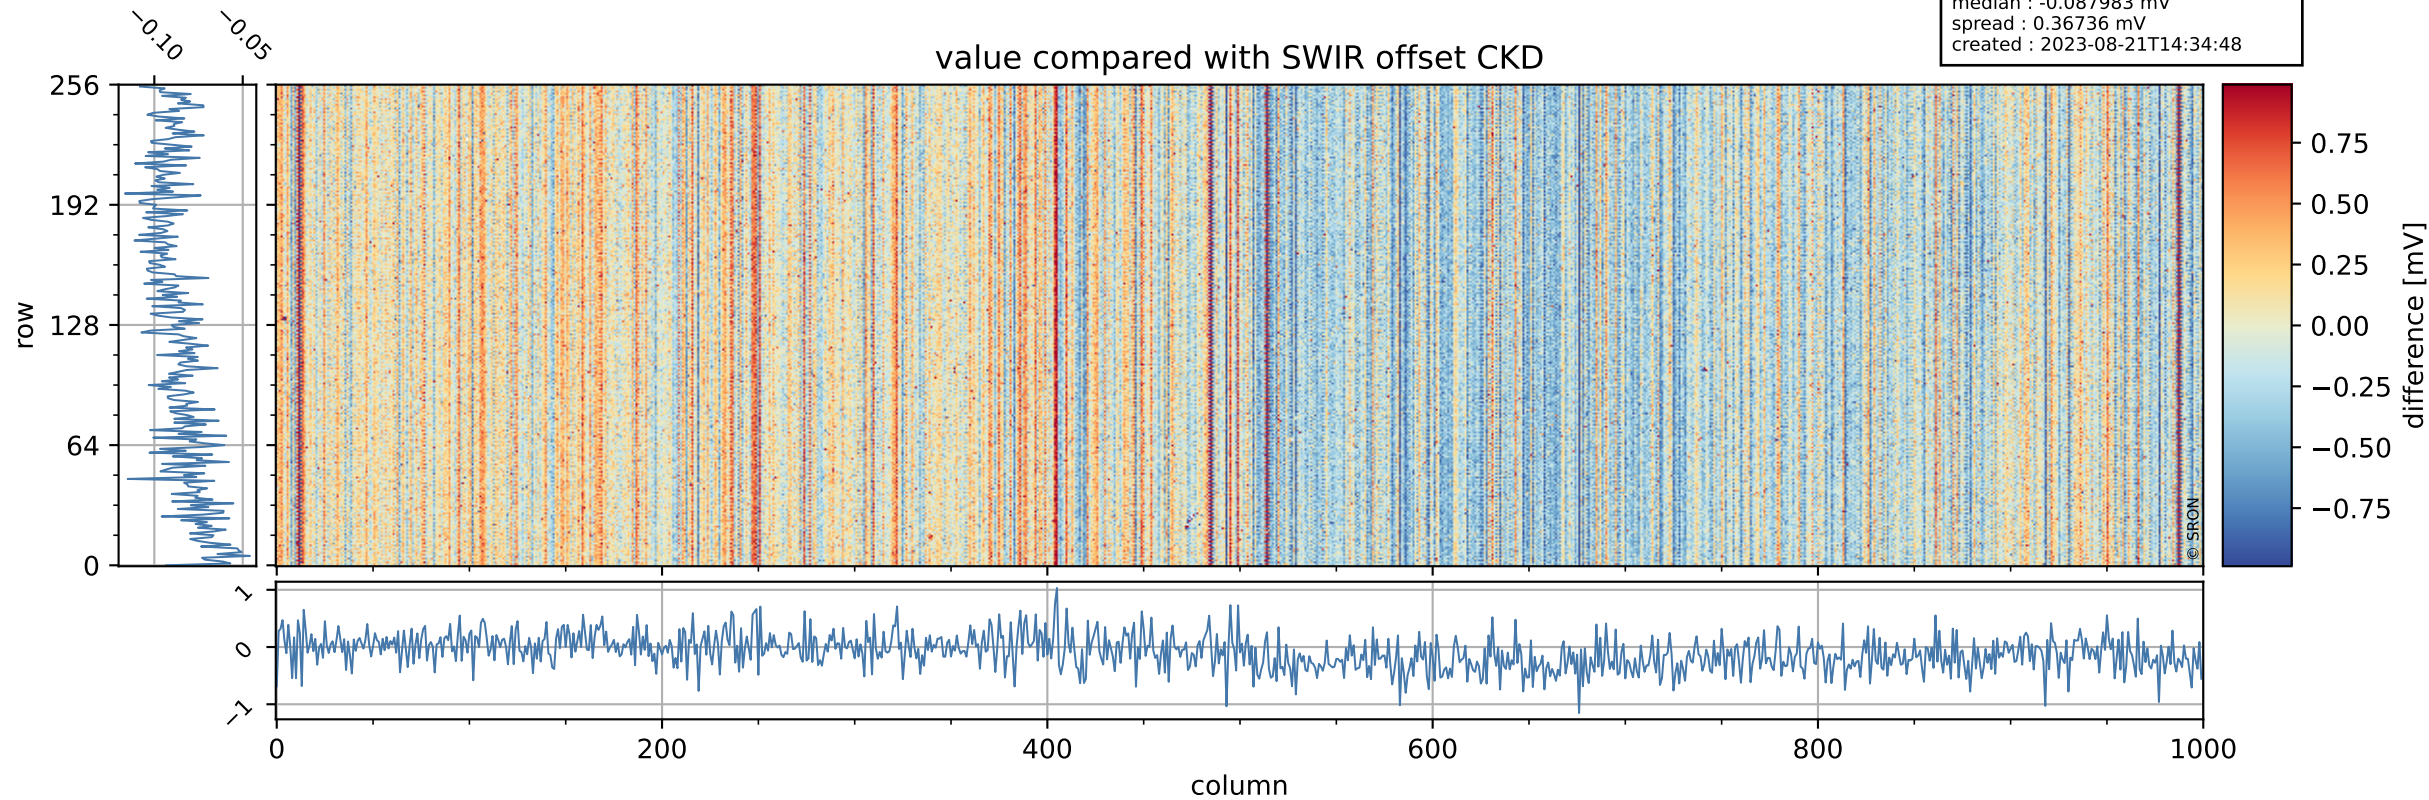

Tropomi SWIR offset (official)

orbits : 19 in [11122, 11167]
coverage : 2019-12-06 / 2019-12-09
median : 0.52593 V
spread : 0.035918 V
created : 2023-08-21T14:34:47

value detector map

Tropomi SWIR offset (official)

orbits : 19 in [11122, 11167]
coverage : 2019-12-06 / 2019-12-09
median : 27.861 μV
spread : 14.255 μV
created : 2023-08-21T14:34:48

Tropomi SWIR offset (official)

value compared with SWIR offset CKD

orbits : 19 in [11122, 11167]
coverage : 2019-12-06 / 2019-12-09
median : -0.087983 mV
spread : 0.36736 mV
created : 2023-08-21T14:34:48

Tropomi SWIR offset (official) ground-tracks of Sentinel-5P

orbits : 19 in [11122, 11167]
coverage : 2019-12-06 / 2019-12-09
created : 2023-08-21T14:34:49

Tropomi SWIR offset (official)

orbits : [2827, 11167]
coverage : 2018-04-30 / 2019-12-09
created : 2023-08-21T14:34:49

trend of detector median & temperatures