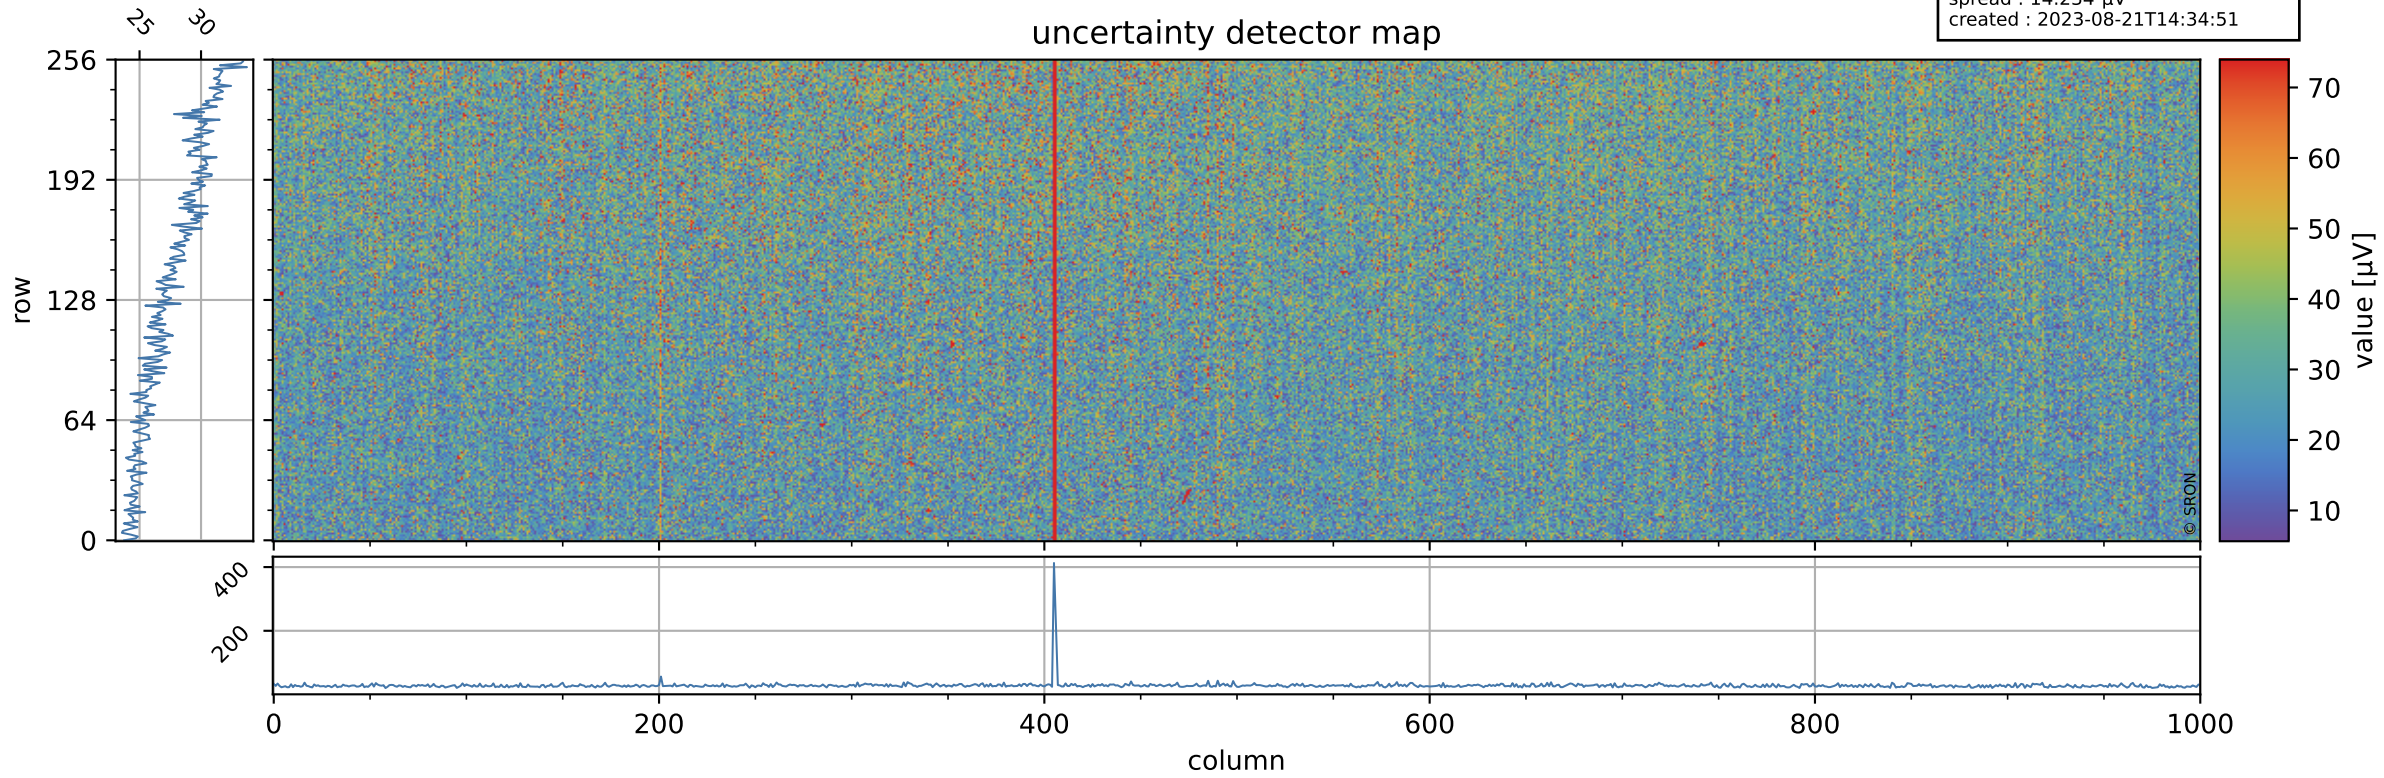

# Tropomi SWIR offset (official)

orbits : 19 in [11137, 11182]  
coverage : 2019-12-07 / 2019-12-10  
median : 0.52593 V  
spread : 0.035917 V  
created : 2023-08-21T14:34:50

## value detector map

# Tropomi SWIR offset (official)

orbits : 19 in [11137, 11182]  
coverage : 2019-12-07 / 2019-12-10  
median : 27.821  $\mu\text{V}$   
spread : 14.234  $\mu\text{V}$   
created : 2023-08-21T14:34:51

# Tropomi SWIR offset (official) ground-tracks of Sentinel-5P

orbits : 19 in [11137, 11182]  
coverage : 2019-12-07 / 2019-12-10  
created : 2023-08-21T14:34:52