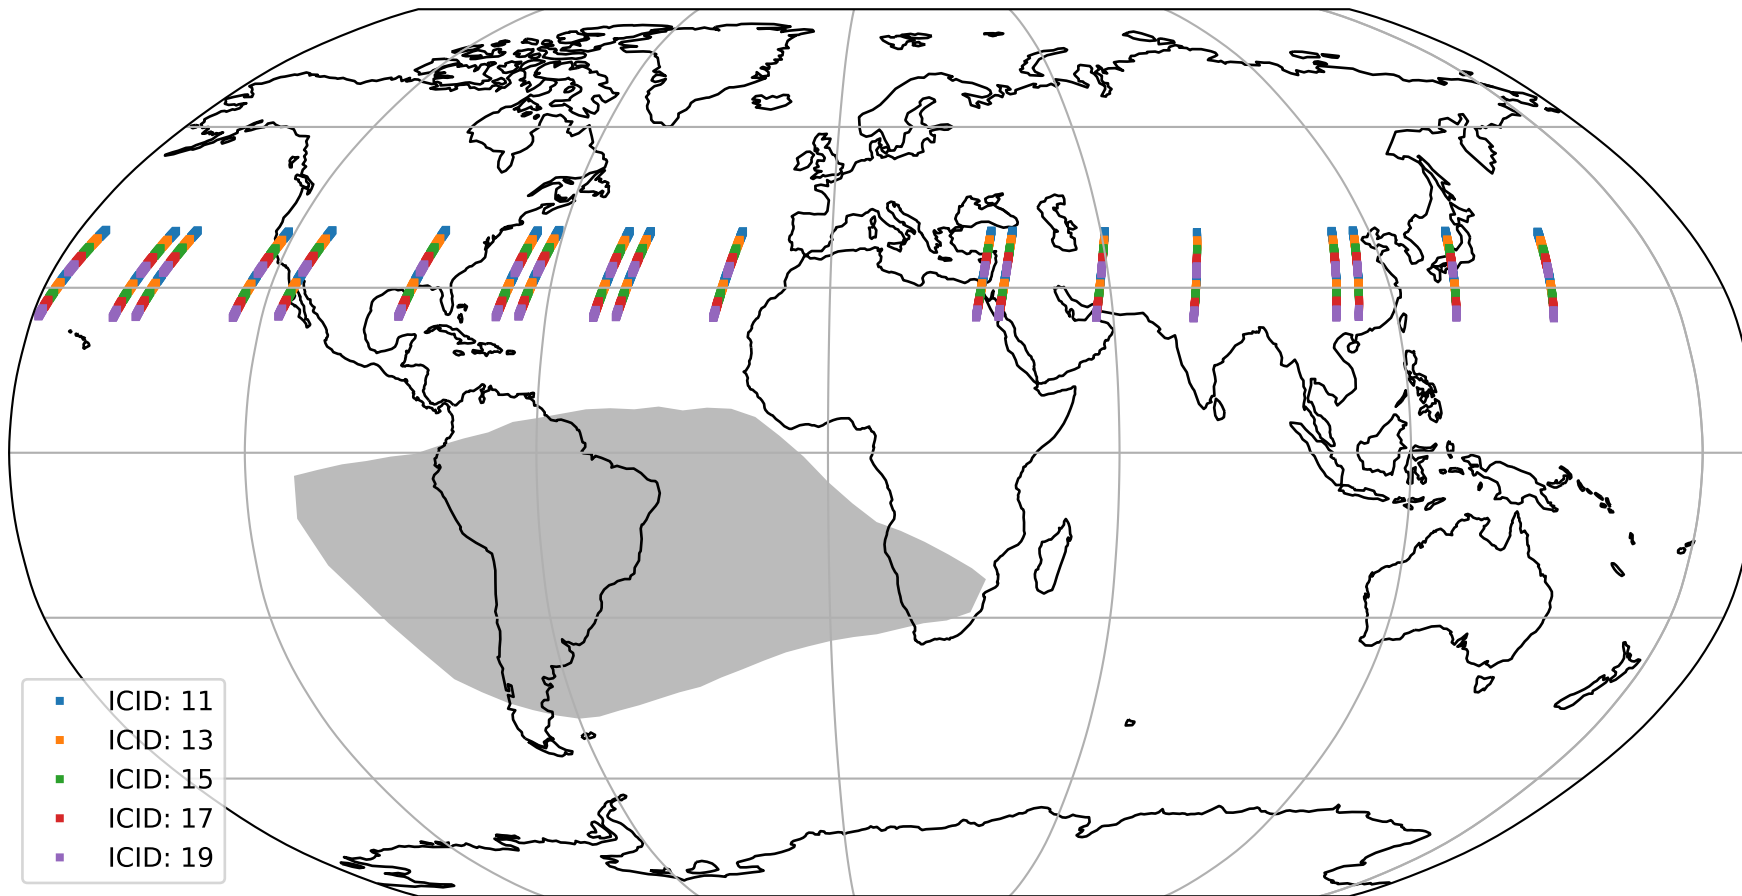

# Tropomi SWIR offset (official)

orbits : 19 in [11137, 11182]  
coverage : 2019-12-07 / 2019-12-10  
median : 27.821  $\mu\text{V}$   
spread : 14.234  $\mu\text{V}$   
created : 2023-08-21T14:34:51

# Tropomi SWIR offset (official)

value compared with SWIR offset CKD

orbits : 19 in [11137, 11182]  
coverage : 2019-12-07 / 2019-12-10  
median : -0.091198 mV  
spread : 0.36916 mV  
created : 2023-08-21T14:34:51

# Tropomi SWIR offset (official) ground-tracks of Sentinel-5P

orbits : 19 in [11137, 11182]  
coverage : 2019-12-07 / 2019-12-10  
created : 2023-08-21T14:34:52

# Tropomi SWIR offset (official)

orbits : [2827, 11182]  
coverage : 2018-04-30 / 2019-12-10  
created : 2023-08-21T14:34:52