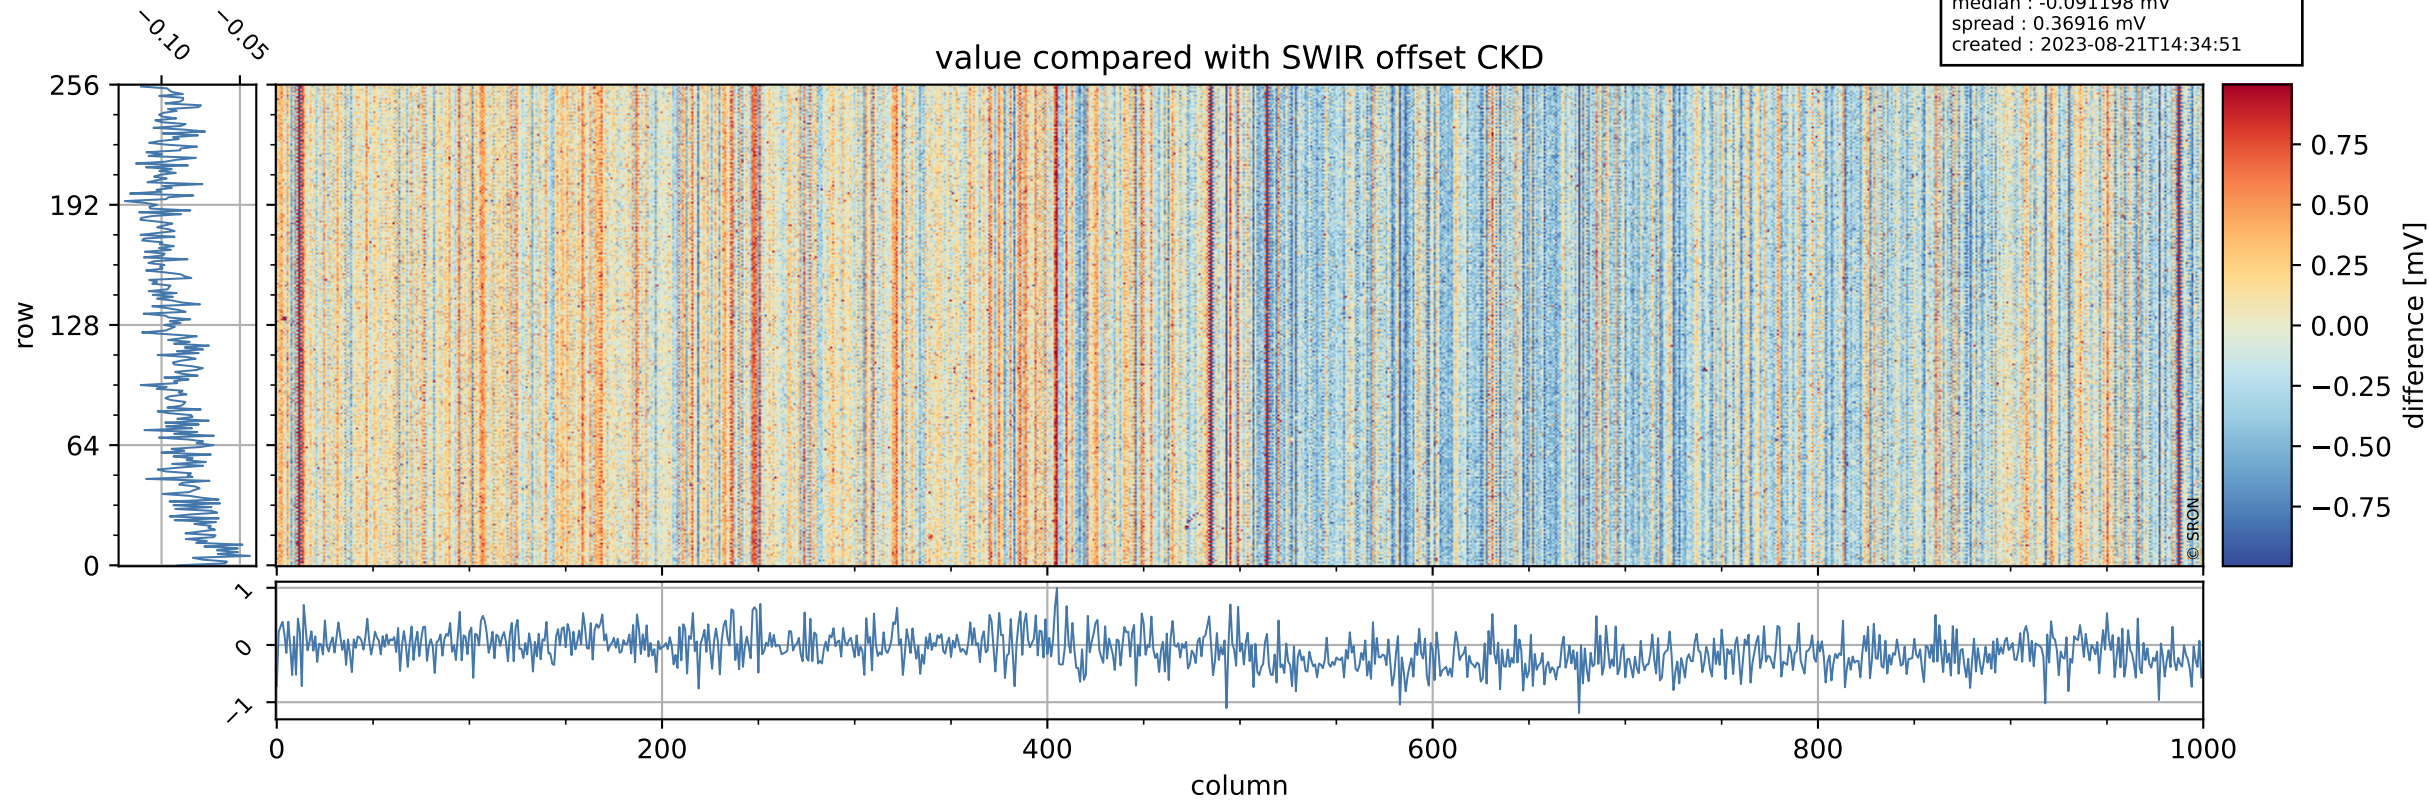

## value detector map

# Tropomi SWIR offset (official)

orbits : 19 in [11137, 11182]  
coverage : 2019-12-07 / 2019-12-10  
median : 27.821  $\mu\text{V}$   
spread : 14.234  $\mu\text{V}$   
created : 2023-08-21T14:34:51

# Tropomi SWIR offset (official) ground-tracks of Sentinel-5P

orbits : 19 in [11137, 11182]  
coverage : 2019-12-07 / 2019-12-10  
created : 2023-08-21T14:34:52

# Tropomi SWIR offset (official)

orbits : [2827, 11182]  
coverage : 2018-04-30 / 2019-12-10  
created : 2023-08-21T14:34:52