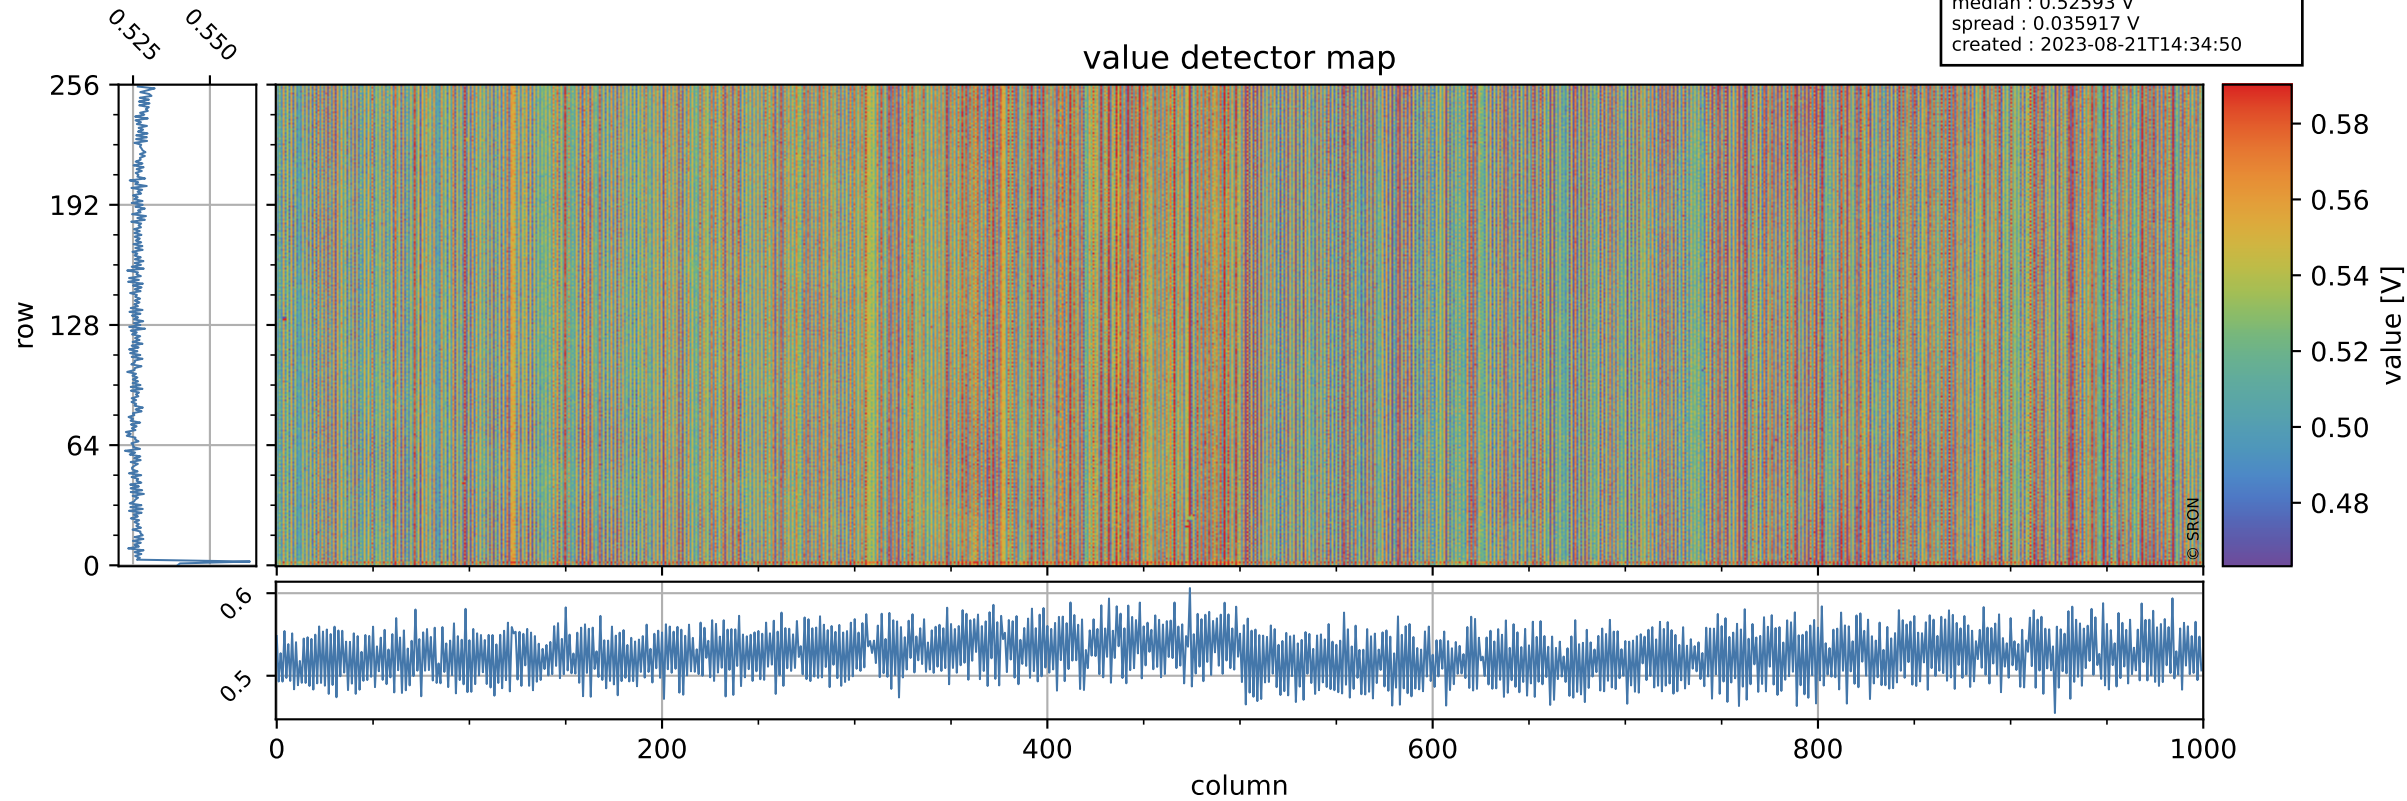

# Tropomi SWIR offset (official)

orbits : 19 in [11137, 11182]  
coverage : 2019-12-07 / 2019-12-10  
median : 0.52593 V  
spread : 0.035917 V  
created : 2023-08-21T14:34:50

## value detector map

# Tropomi SWIR offset (official)

orbits : 19 in [11137, 11182]  
coverage : 2019-12-07 / 2019-12-10  
median : 27.821  $\mu\text{V}$   
spread : 14.234  $\mu\text{V}$   
created : 2023-08-21T14:34:51

# Tropomi SWIR offset (official) ground-tracks of Sentinel-5P

orbits : 19 in [11137, 11182]  
coverage : 2019-12-07 / 2019-12-10  
created : 2023-08-21T14:34:52