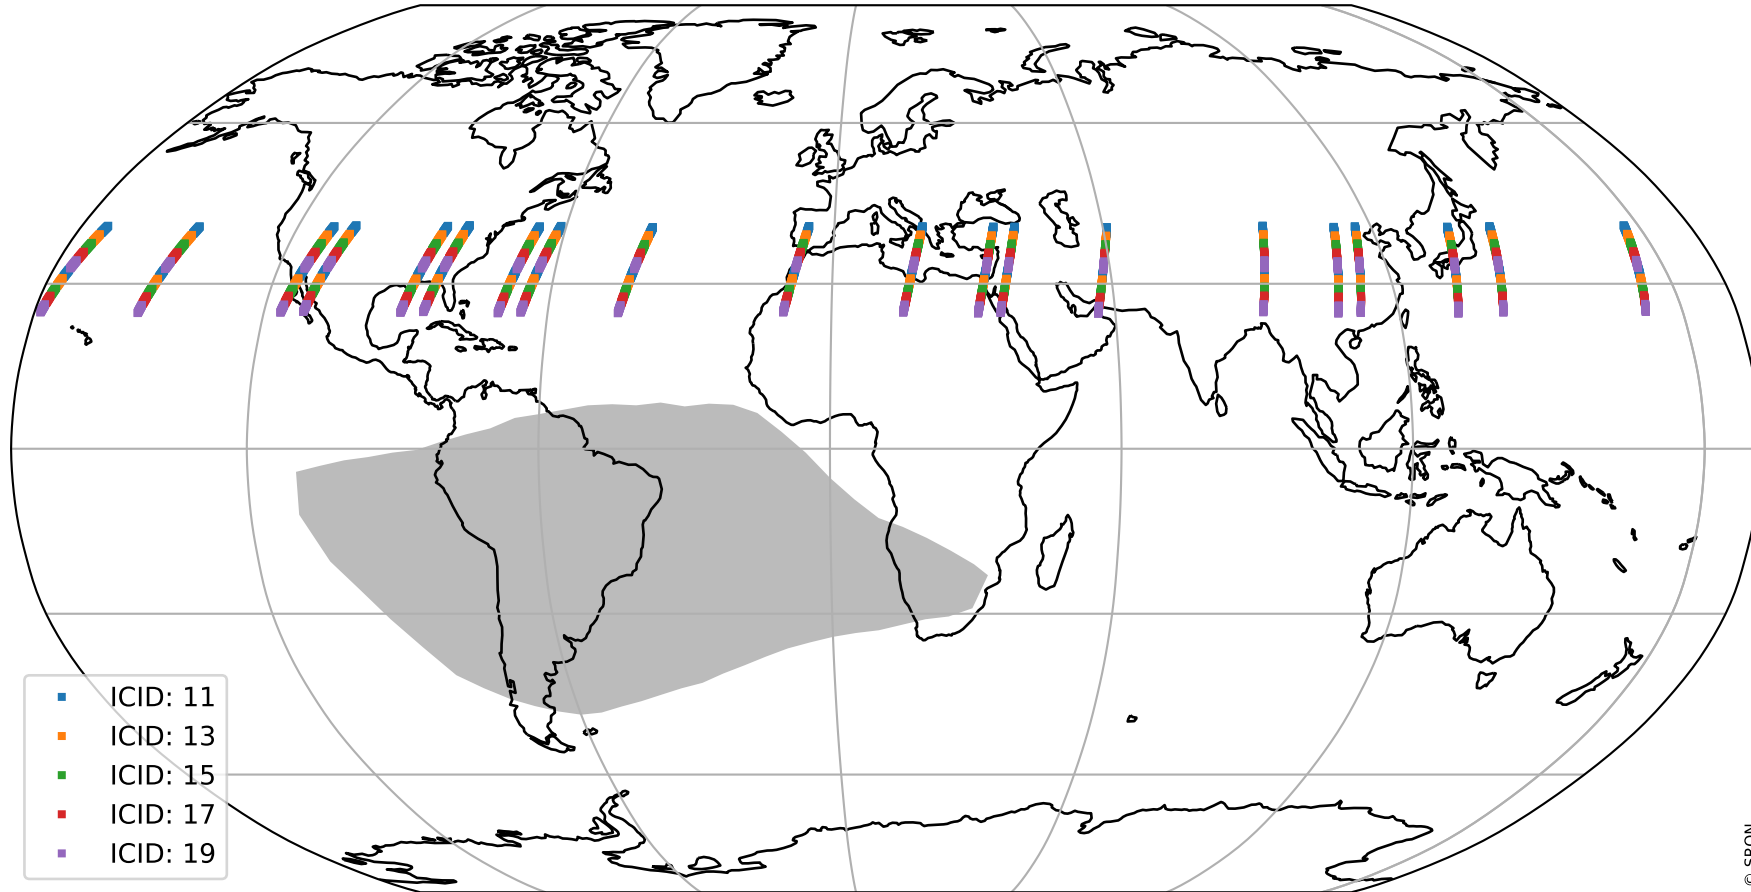

Tropomi SWIR offset (official)

orbits : 20 in [11152, 11197]
coverage : 2019-12-08 / 2019-12-11
median : 0.52593 V
spread : 0.035917 V
created : 2023-08-21T14:34:53

value detector map

Tropomi SWIR offset (official)

orbits : 20 in [11152, 11197]
coverage : 2019-12-08 / 2019-12-11
median : 27.644 μV
spread : 14.151 μV
created : 2023-08-21T14:34:54

Tropomi SWIR offset (official)

value compared with SWIR offset CKD

orbits : 20 in [11152, 11197]
coverage : 2019-12-08 / 2019-12-11
median : -0.092038 mV
spread : 0.37189 mV
created : 2023-08-21T14:34:54

Tropomi SWIR offset (official) ground-tracks of Sentinel-5P

orbits : 20 in [11152, 11197]
coverage : 2019-12-08 / 2019-12-11
created : 2023-08-21T14:34:55

Tropomi SWIR offset (official)

orbits : [2827, 11197]
coverage : 2018-04-30 / 2019-12-11
created : 2023-08-21T14:34:55

trend of detector median & temperatures