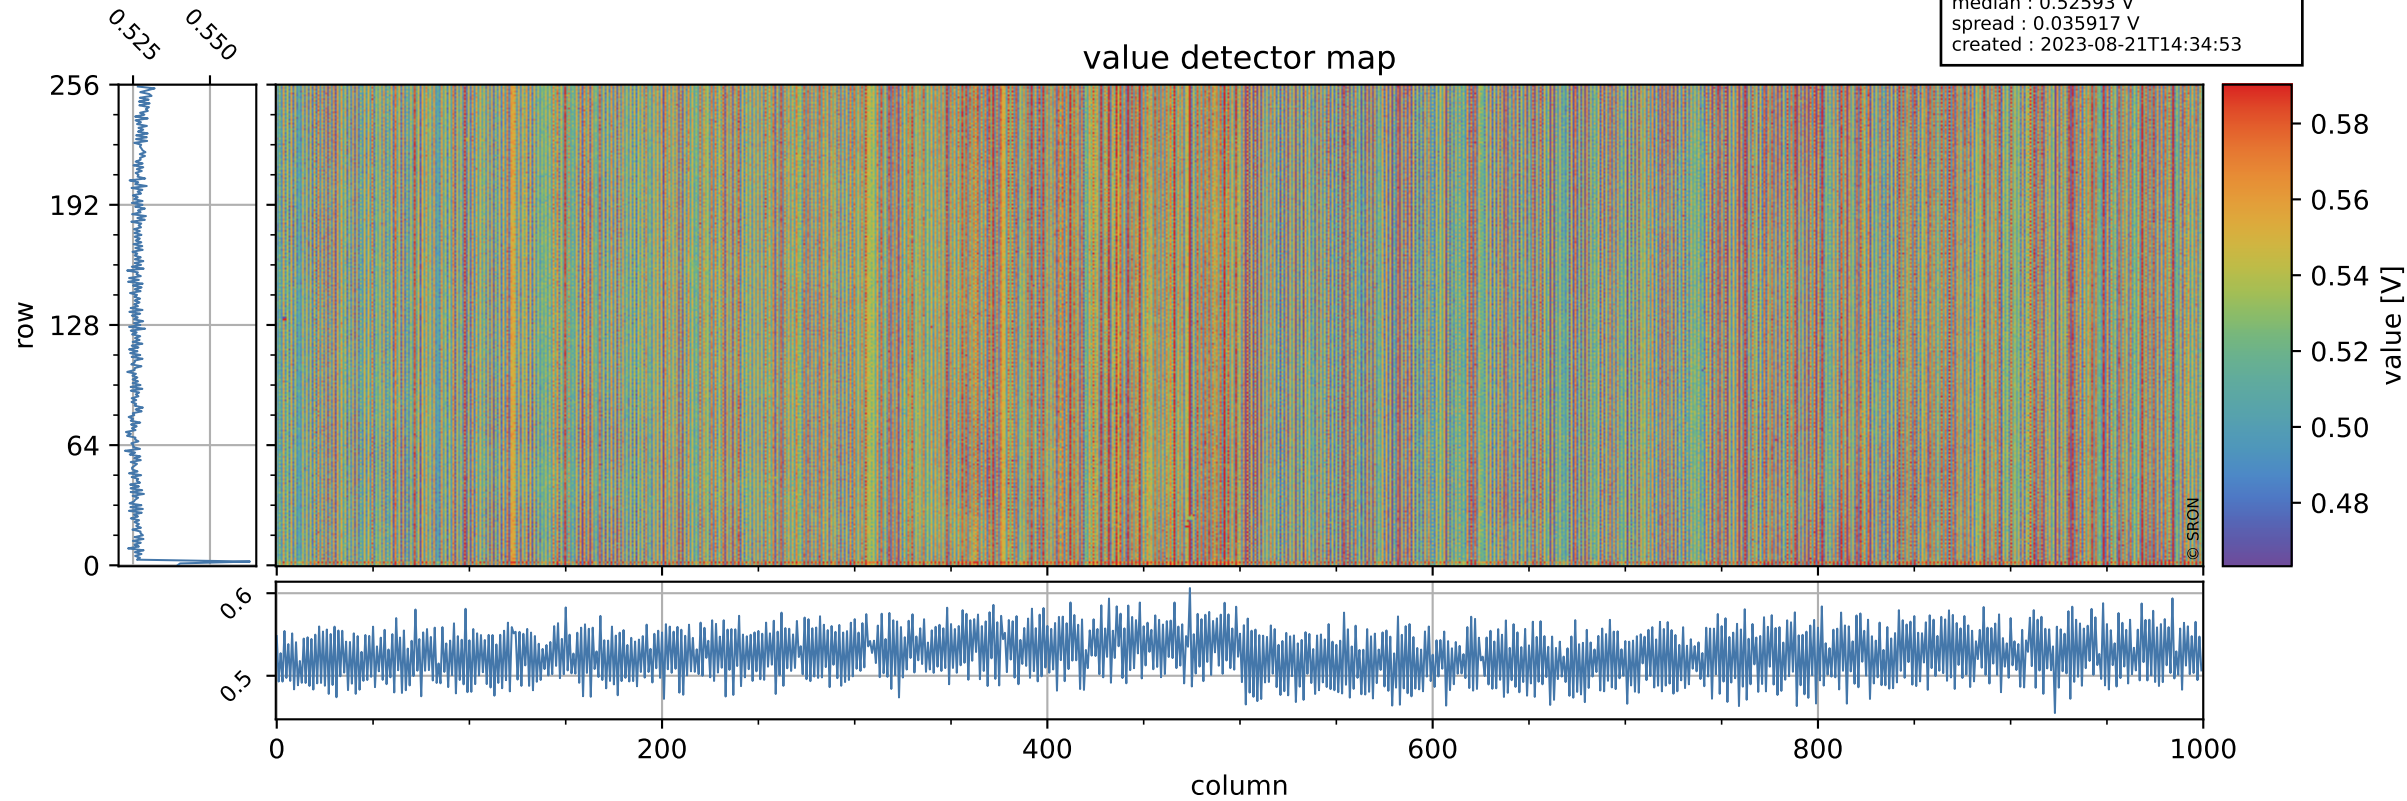

Tropomi SWIR offset (official)

orbits : 20 in [11152, 11197]
coverage : 2019-12-08 / 2019-12-11
median : 0.52593 V
spread : 0.035917 V
created : 2023-08-21T14:34:53

value detector map

Tropomi SWIR offset (official)

orbits : 20 in [11152, 11197]
coverage : 2019-12-08 / 2019-12-11
median : 27.644 μV
spread : 14.151 μV
created : 2023-08-21T14:34:54

Tropomi SWIR offset (official)

value compared with SWIR offset CKD

orbits : 20 in [11152, 11197]
coverage : 2019-12-08 / 2019-12-11
median : -0.092038 mV
spread : 0.37189 mV
created : 2023-08-21T14:34:54

Tropomi SWIR offset (official) ground-tracks of Sentinel-5P

orbits : 20 in [11152, 11197]
coverage : 2019-12-08 / 2019-12-11
created : 2023-08-21T14:34:55

Tropomi SWIR offset (official)

orbits : [2827, 11197]
coverage : 2018-04-30 / 2019-12-11
created : 2023-08-21T14:34:55

trend of detector median & temperatures