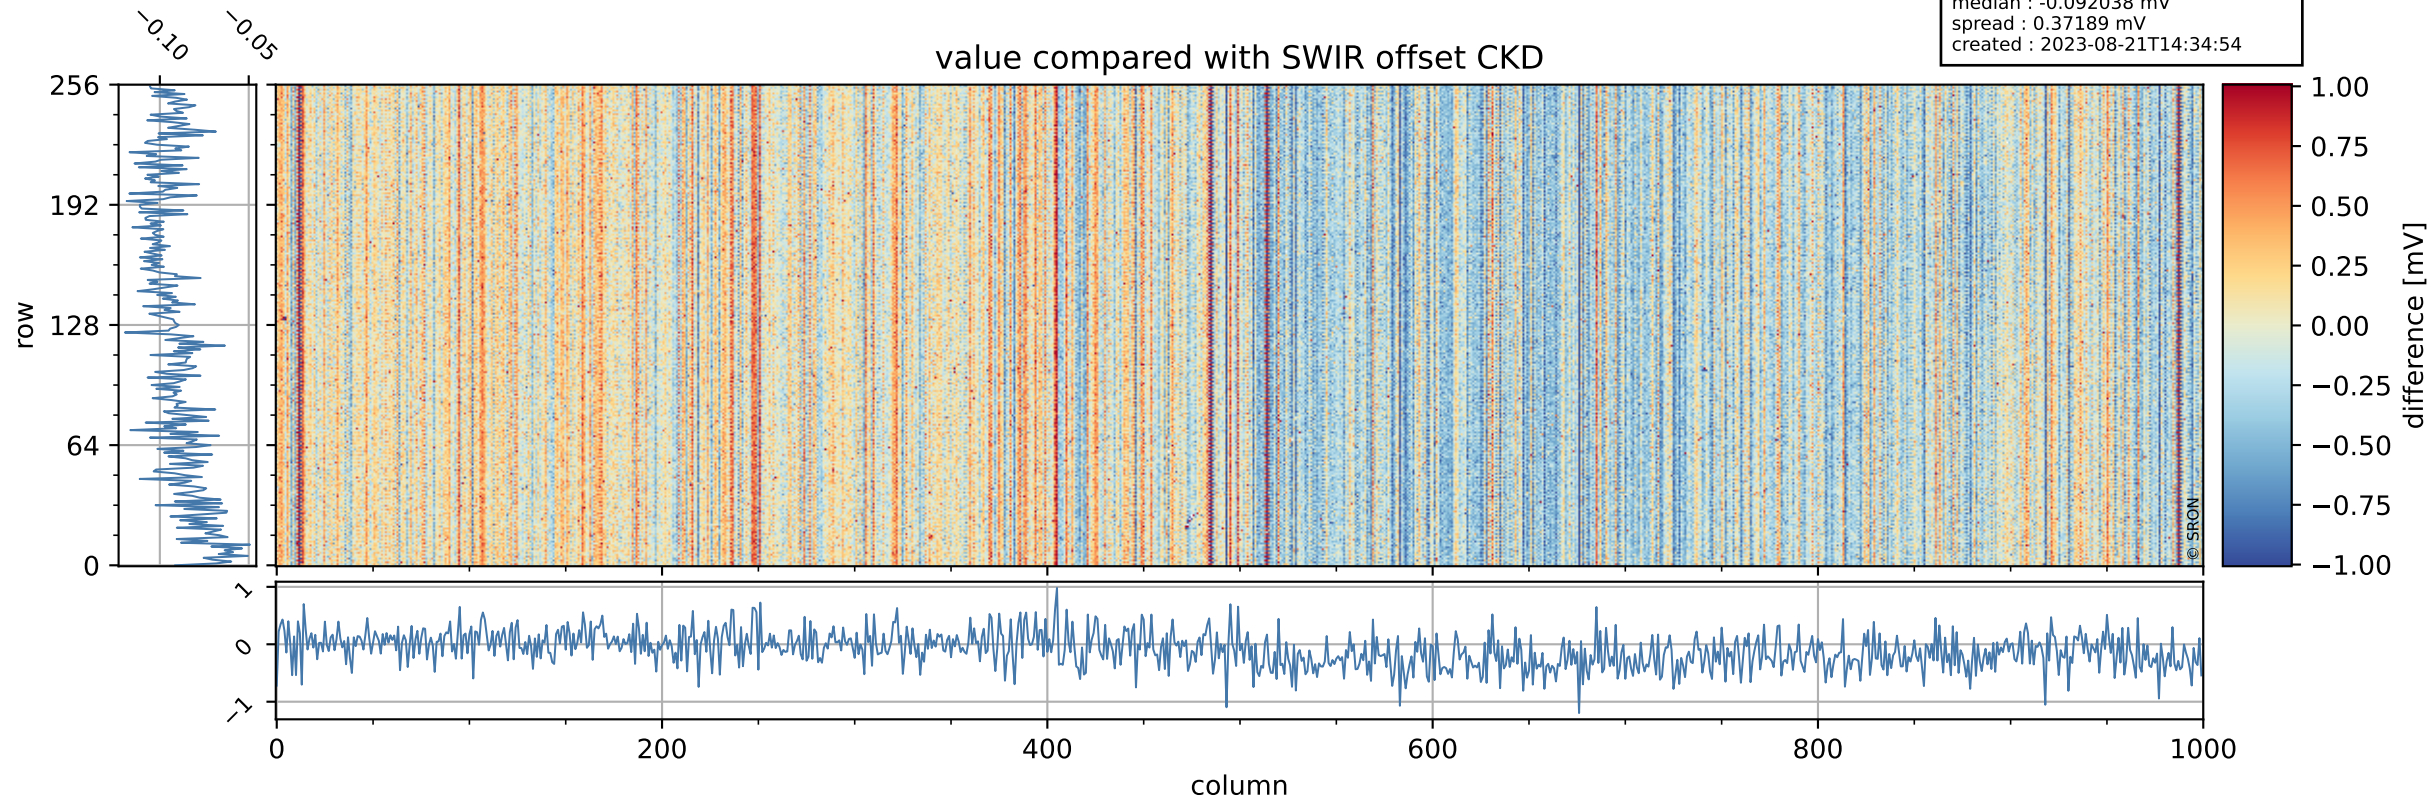

Tropomi SWIR offset (official)

orbits : 20 in [11152, 11197]
coverage : 2019-12-08 / 2019-12-11
median : 0.52593 V
spread : 0.035917 V
created : 2023-08-21T14:34:53

value detector map

Tropomi SWIR offset (official)

orbits : 20 in [11152, 11197]
coverage : 2019-12-08 / 2019-12-11
median : 27.644 μV
spread : 14.151 μV
created : 2023-08-21T14:34:54

Tropomi SWIR offset (official)

value compared with SWIR offset CKD

orbits : 20 in [11152, 11197]
coverage : 2019-12-08 / 2019-12-11
median : -0.092038 mV
spread : 0.37189 mV
created : 2023-08-21T14:34:54

Tropomi SWIR offset (official) ground-tracks of Sentinel-5P

orbits : 20 in [11152, 11197]
coverage : 2019-12-08 / 2019-12-11
created : 2023-08-21T14:34:55

Tropomi SWIR offset (official)

orbits : [2827, 11197]
coverage : 2018-04-30 / 2019-12-11
created : 2023-08-21T14:34:55

trend of detector median & temperatures