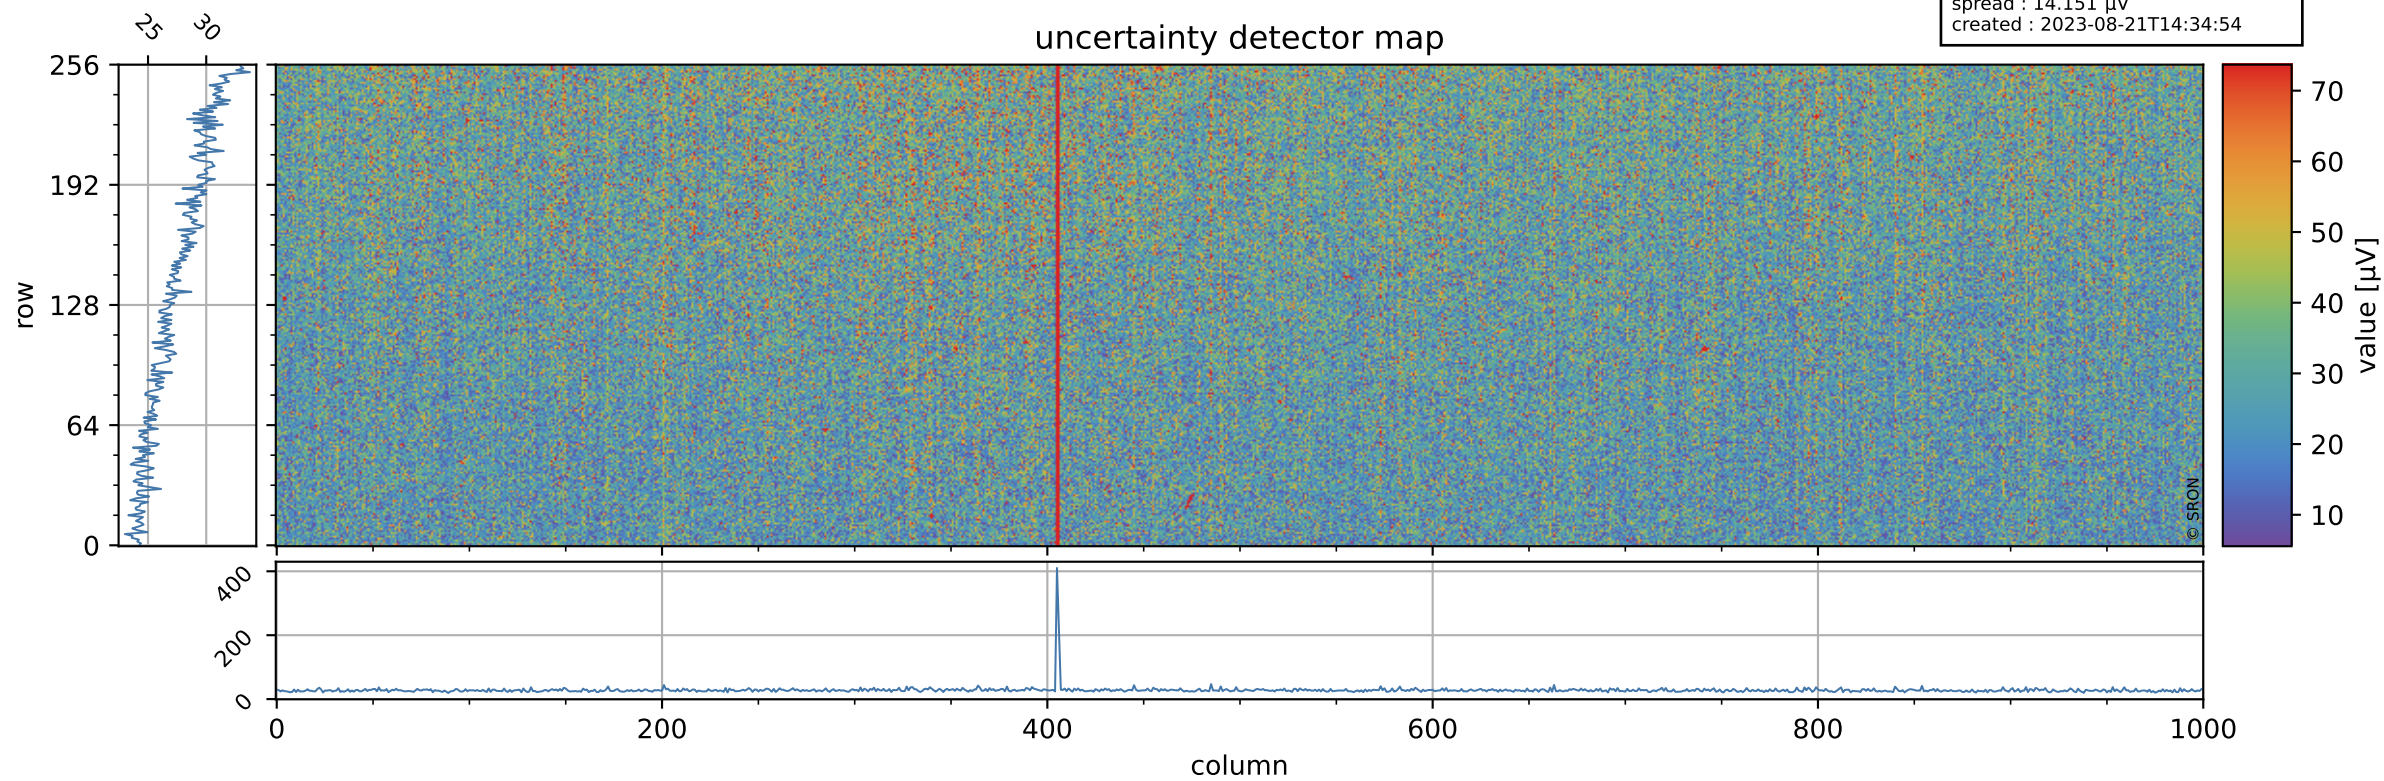

Tropomi SWIR offset (official)

orbits : 20 in [11152, 11197]
coverage : 2019-12-08 / 2019-12-11
median : 0.52593 V
spread : 0.035917 V
created : 2023-08-21T14:34:53

value detector map

Tropomi SWIR offset (official)

orbits : 20 in [11152, 11197]
coverage : 2019-12-08 / 2019-12-11
median : 27.644 μV
spread : 14.151 μV
created : 2023-08-21T14:34:54

Tropomi SWIR offset (official)

value compared with SWIR offset CKD

orbits : 20 in [11152, 11197]
coverage : 2019-12-08 / 2019-12-11
median : -0.092038 mV
spread : 0.37189 mV
created : 2023-08-21T14:34:54

Tropomi SWIR offset (official) ground-tracks of Sentinel-5P

orbits : 20 in [11152, 11197]
coverage : 2019-12-08 / 2019-12-11
created : 2023-08-21T14:34:55

Tropomi SWIR offset (official)

orbits : [2827, 11197]
coverage : 2018-04-30 / 2019-12-11
created : 2023-08-21T14:34:55

trend of detector median & temperatures