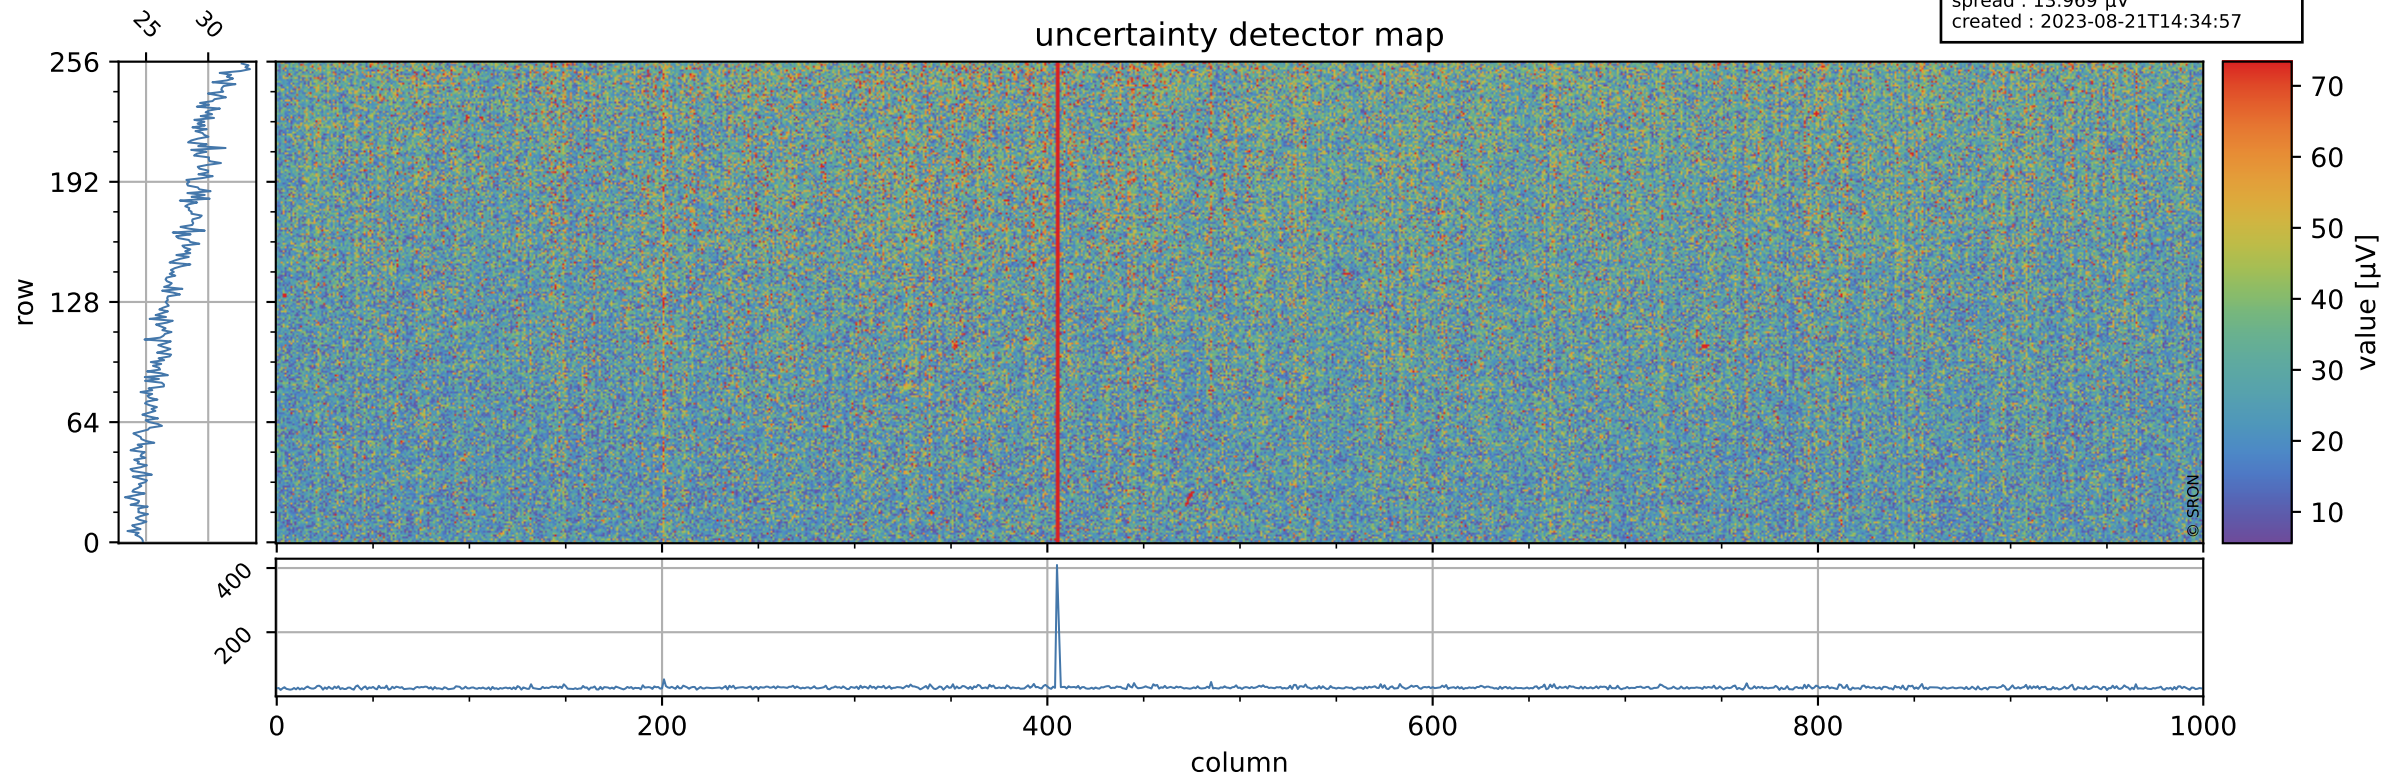

Tropomi SWIR offset (official)

orbits : 19 in [11167, 11212]
coverage : 2019-12-09 / 2019-12-12
median : 0.52593 V
spread : 0.035918 V
created : 2023-08-21T14:34:57

value detector map

Tropomi SWIR offset (official)

orbits : 19 in [11167, 11212]
coverage : 2019-12-09 / 2019-12-12
median : 27.526 μV
spread : 13.969 μV
created : 2023-08-21T14:34:57

Tropomi SWIR offset (official)

orbits : 19 in [11167, 11212]
coverage : 2019-12-09 / 2019-12-12
median : -0.091755 mV
spread : 0.3741 mV
created : 2023-08-21T14:34:57

value compared with SWIR offset CKD

Tropomi SWIR offset (official) ground-tracks of Sentinel-5P

orbits : 19 in [11167, 11212]
coverage : 2019-12-09 / 2019-12-12
created : 2023-08-21T14:34:58

Tropomi SWIR offset (official)

orbits : [2827, 11212]
coverage : 2018-04-30 / 2019-12-12
created : 2023-08-21T14:34:58

trend of detector median & temperatures