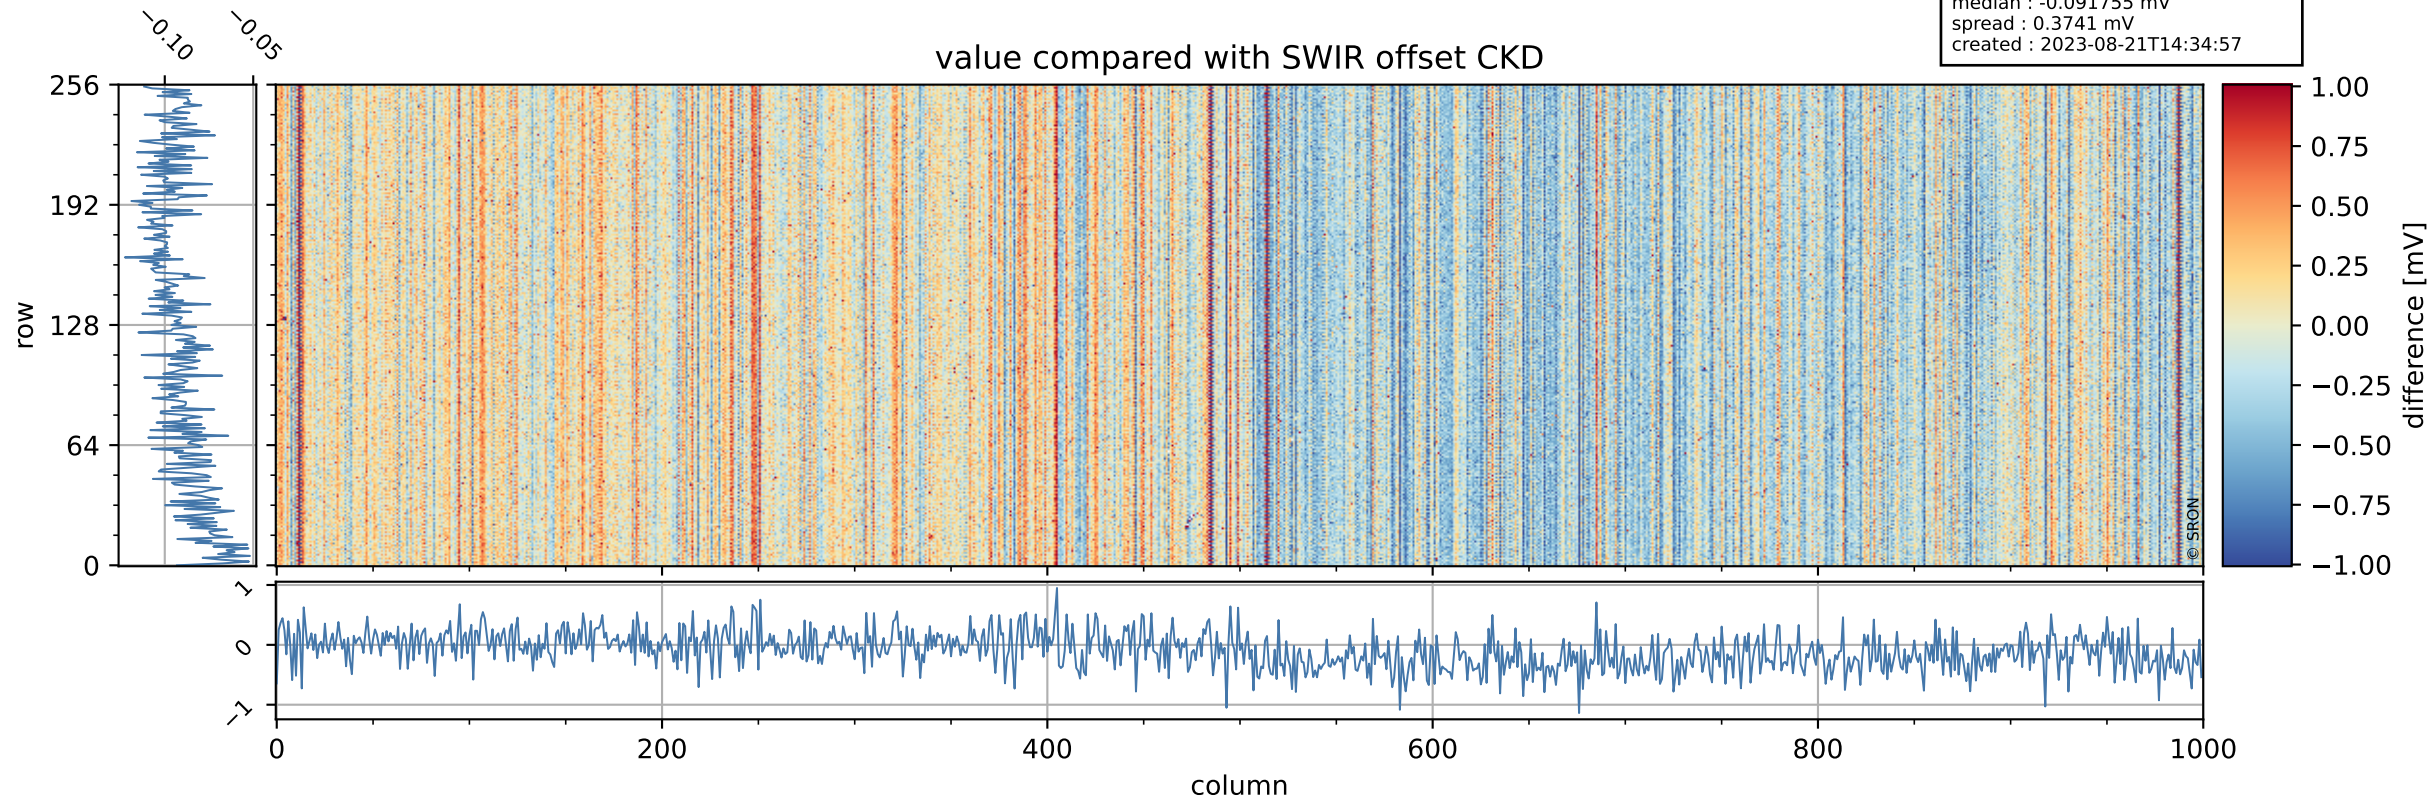

Tropomi SWIR offset (official)

orbits : 19 in [11167, 11212]
coverage : 2019-12-09 / 2019-12-12
median : 0.52593 V
spread : 0.035918 V
created : 2023-08-21T14:34:57

value detector map

Tropomi SWIR offset (official)

orbits : 19 in [11167, 11212]
coverage : 2019-12-09 / 2019-12-12
median : 27.526 μV
spread : 13.969 μV
created : 2023-08-21T14:34:57

Tropomi SWIR offset (official)

orbits : 19 in [11167, 11212]
coverage : 2019-12-09 / 2019-12-12
median : -0.091755 mV
spread : 0.3741 mV
created : 2023-08-21T14:34:57

value compared with SWIR offset CKD

Tropomi SWIR offset (official) ground-tracks of Sentinel-5P

orbits : 19 in [11167, 11212]
coverage : 2019-12-09 / 2019-12-12
created : 2023-08-21T14:34:58

Tropomi SWIR offset (official)

orbits : [2827, 11212]
coverage : 2018-04-30 / 2019-12-12
created : 2023-08-21T14:34:58

trend of detector median & temperatures