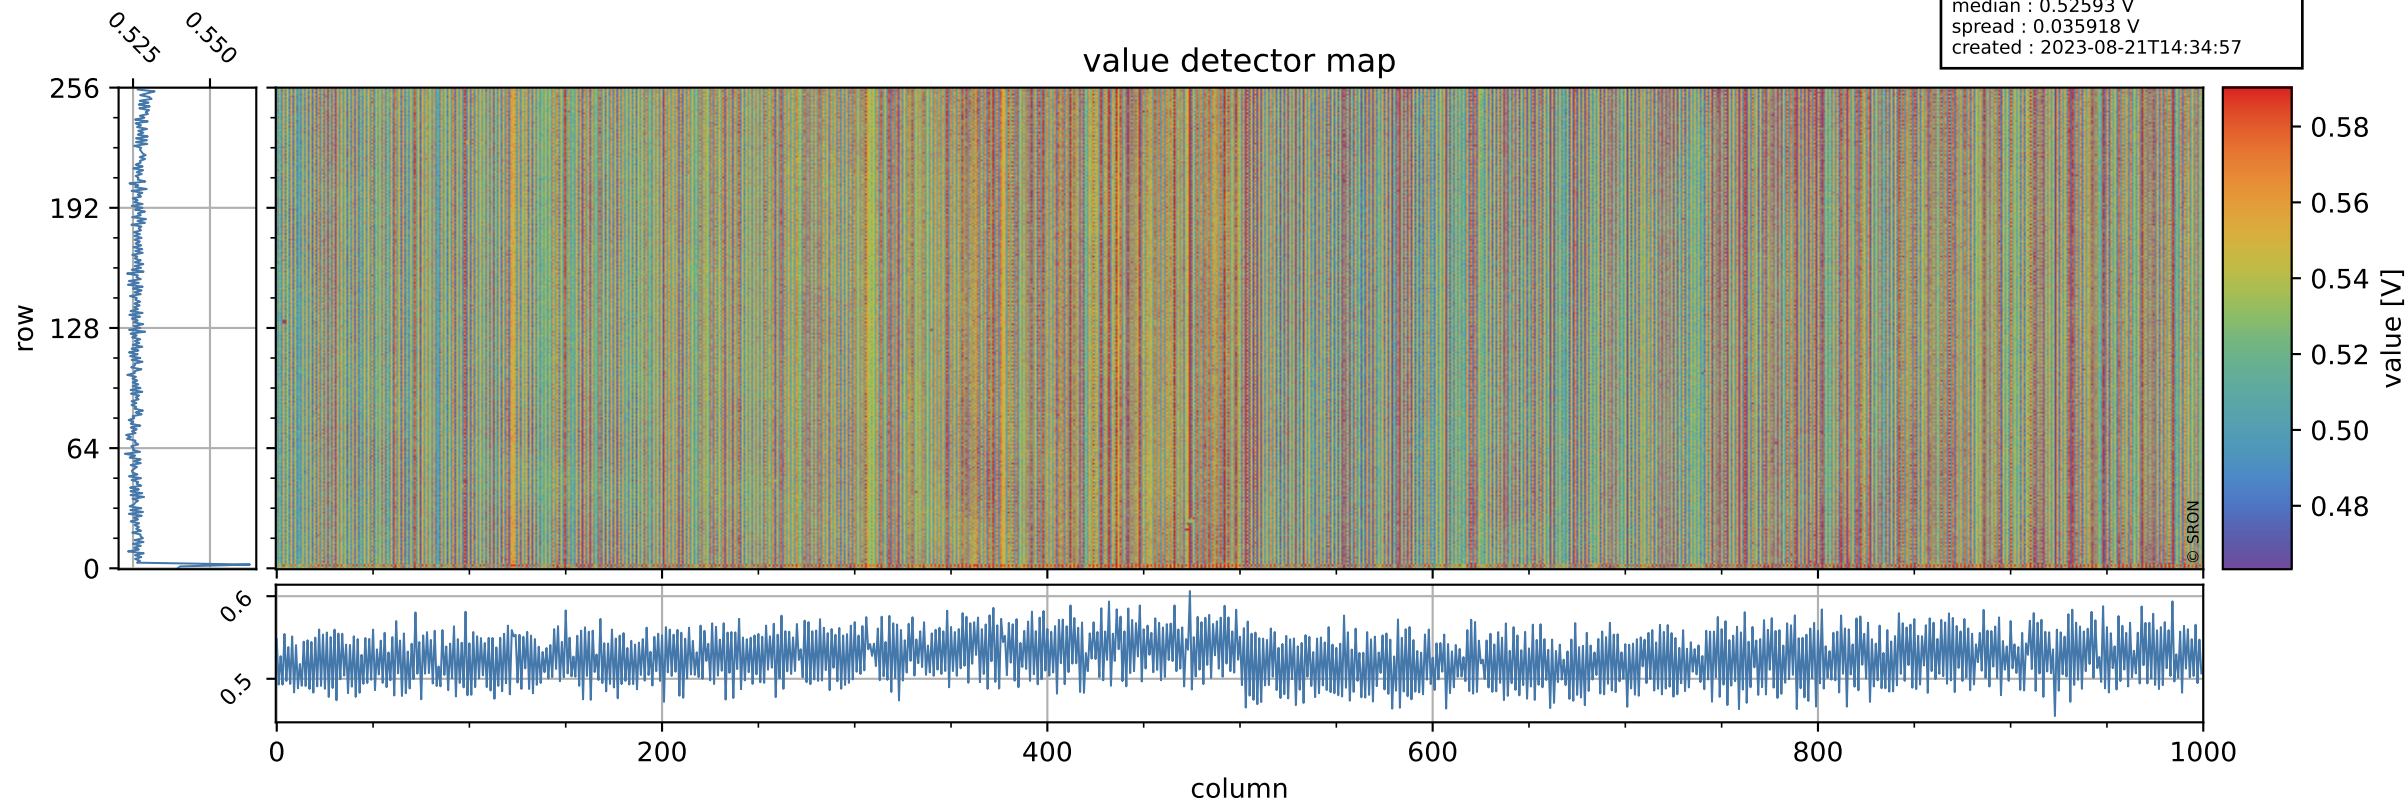

Tropomi SWIR offset (official)

orbits : 19 in [11167, 11212]
coverage : 2019-12-09 / 2019-12-12
median : 0.52593 V
spread : 0.035918 V
created : 2023-08-21T14:34:57

value detector map

Tropomi SWIR offset (official)

orbits : 19 in [11167, 11212]
coverage : 2019-12-09 / 2019-12-12
median : 27.526 μV
spread : 13.969 μV
created : 2023-08-21T14:34:57

Tropomi SWIR offset (official)

orbits : 19 in [11167, 11212]
coverage : 2019-12-09 / 2019-12-12
median : -0.091755 mV
spread : 0.3741 mV
created : 2023-08-21T14:34:57

value compared with SWIR offset CKD

Tropomi SWIR offset (official) ground-tracks of Sentinel-5P

orbits : 19 in [11167, 11212]
coverage : 2019-12-09 / 2019-12-12
created : 2023-08-21T14:34:58

Tropomi SWIR offset (official)

orbits : [2827, 11212]
coverage : 2018-04-30 / 2019-12-12
created : 2023-08-21T14:34:58

trend of detector median & temperatures