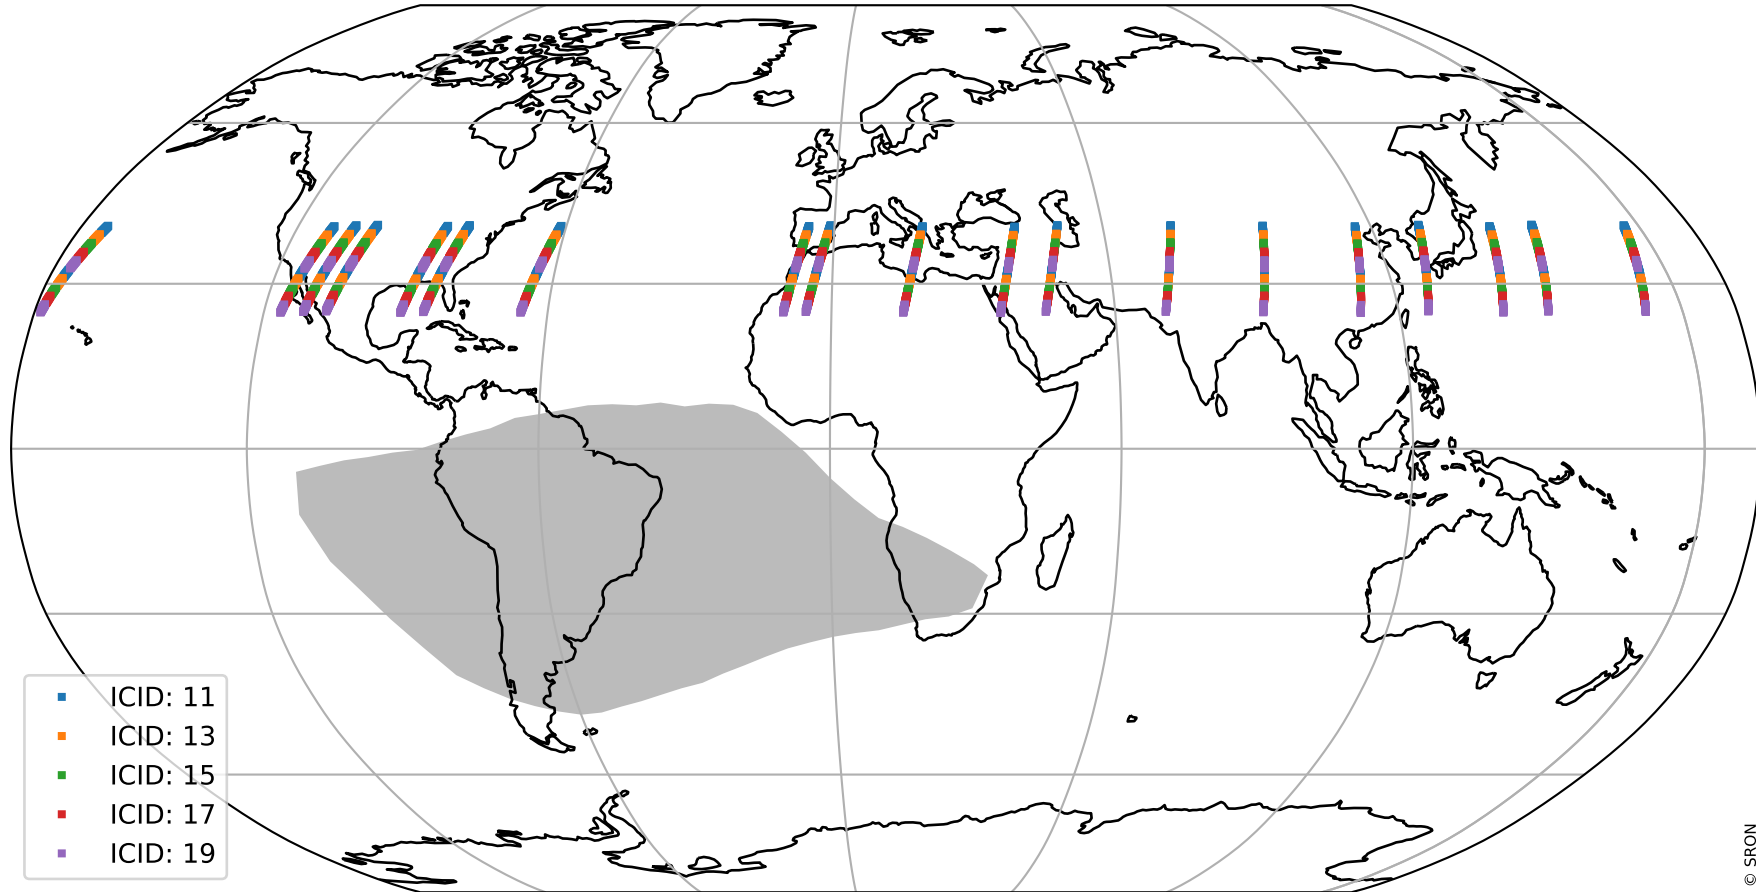

Tropomi SWIR offset (official)

orbits : 19 in [11167, 11212]
coverage : 2019-12-09 / 2019-12-12
median : 0.52593 V
spread : 0.035918 V
created : 2023-08-21T14:34:57

value detector map

Tropomi SWIR offset (official)

orbits : 19 in [11167, 11212]
coverage : 2019-12-09 / 2019-12-12
median : 27.526 μV
spread : 13.969 μV
created : 2023-08-21T14:34:57

Tropomi SWIR offset (official)

orbits : 19 in [11167, 11212]
coverage : 2019-12-09 / 2019-12-12
median : -0.091755 mV
spread : 0.3741 mV
created : 2023-08-21T14:34:57

value compared with SWIR offset CKD

Tropomi SWIR offset (official) ground-tracks of Sentinel-5P

orbits : 19 in [11167, 11212]
coverage : 2019-12-09 / 2019-12-12
created : 2023-08-21T14:34:58

Tropomi SWIR offset (official)

orbits : [2827, 11212]
coverage : 2018-04-30 / 2019-12-12
created : 2023-08-21T14:34:58

trend of detector median & temperatures