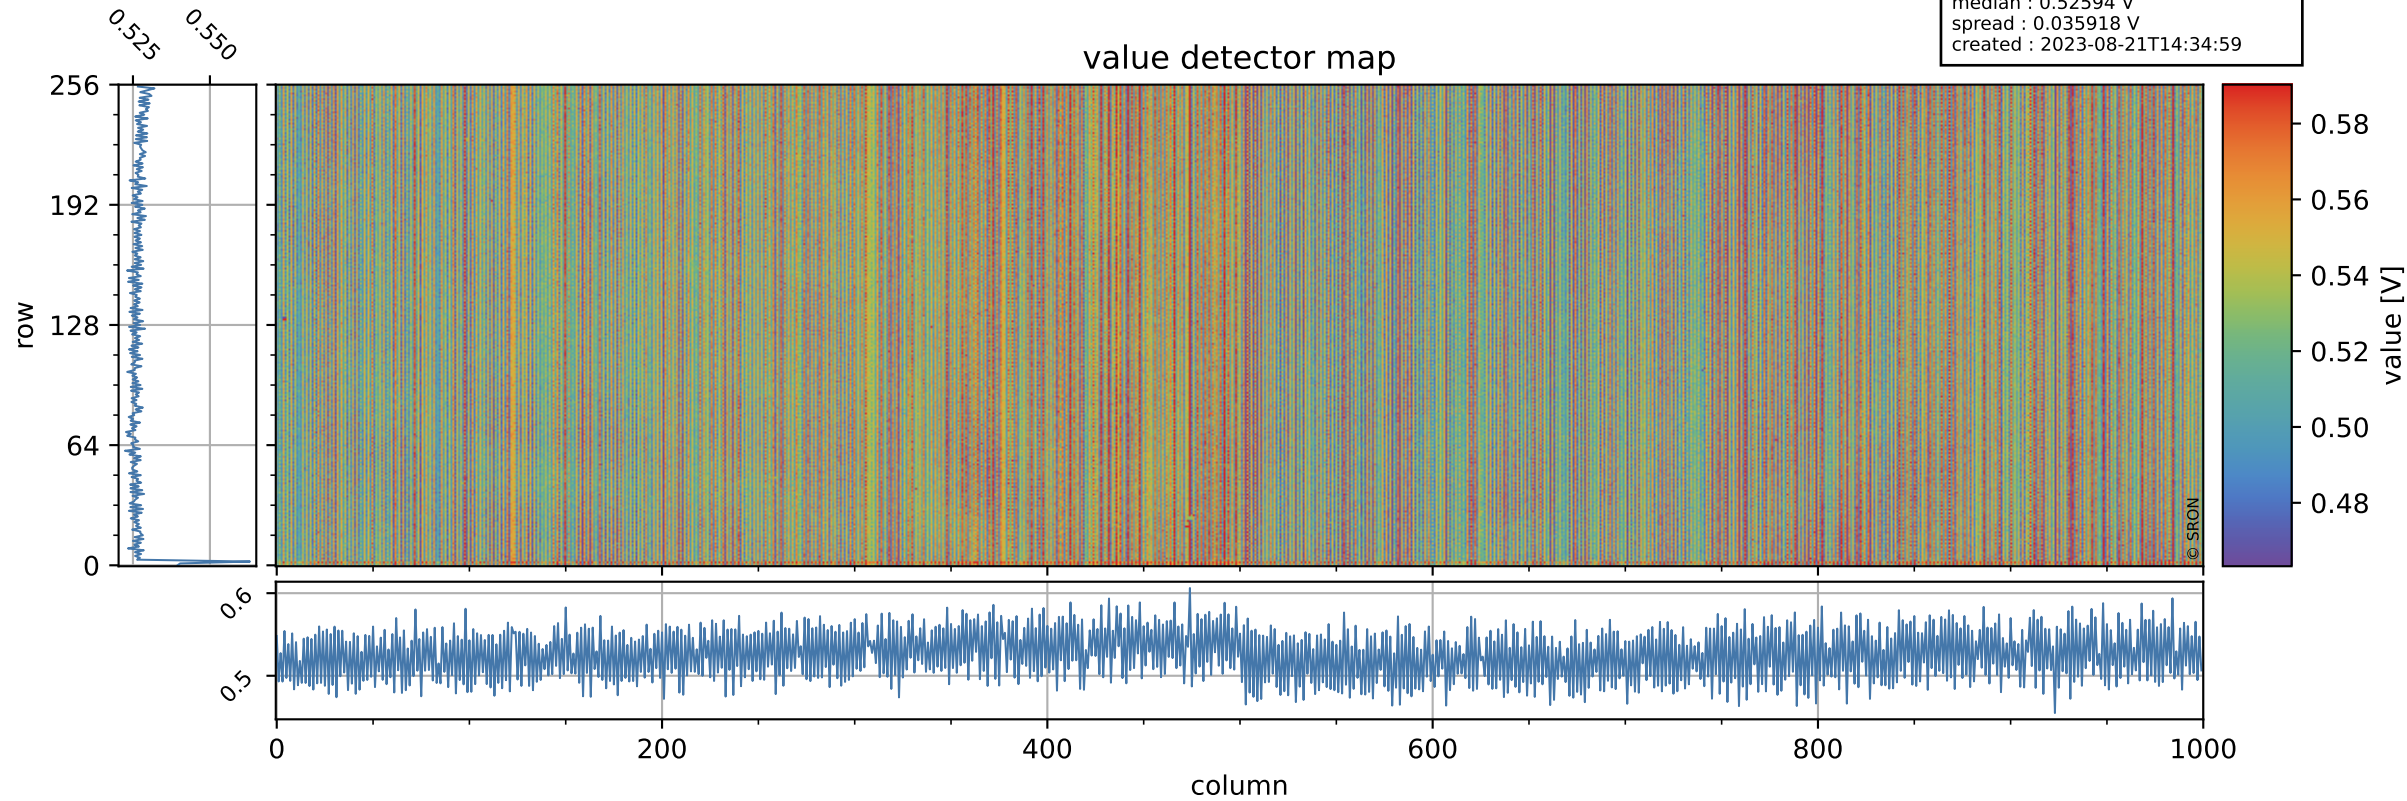

Tropomi SWIR offset (official)

orbits : 20 in [11182, 11227]
coverage : 2019-12-10 / 2019-12-13
median : 0.52594 V
spread : 0.035918 V
created : 2023-08-21T14:34:59

value detector map

Tropomi SWIR offset (official)

orbits : 20 in [11182, 11227]
coverage : 2019-12-10 / 2019-12-13
median : 27.373 μV
spread : 14.021 μV
created : 2023-08-21T14:35:00

Tropomi SWIR offset (official)

orbits : 20 in [11182, 11227]
coverage : 2019-12-10 / 2019-12-13
median : -0.080768 mV
spread : 0.37287 mV
created : 2023-08-21T14:35:00

value compared with SWIR offset CKD

Tropomi SWIR offset (official) ground-tracks of Sentinel-5P

orbits : 20 in [11182, 11227]
coverage : 2019-12-10 / 2019-12-13
created : 2023-08-21T14:35:01

Tropomi SWIR offset (official)

orbits : [2827, 11227]
coverage : 2018-04-30 / 2019-12-13
created : 2023-08-21T14:35:01

trend of detector median & temperatures