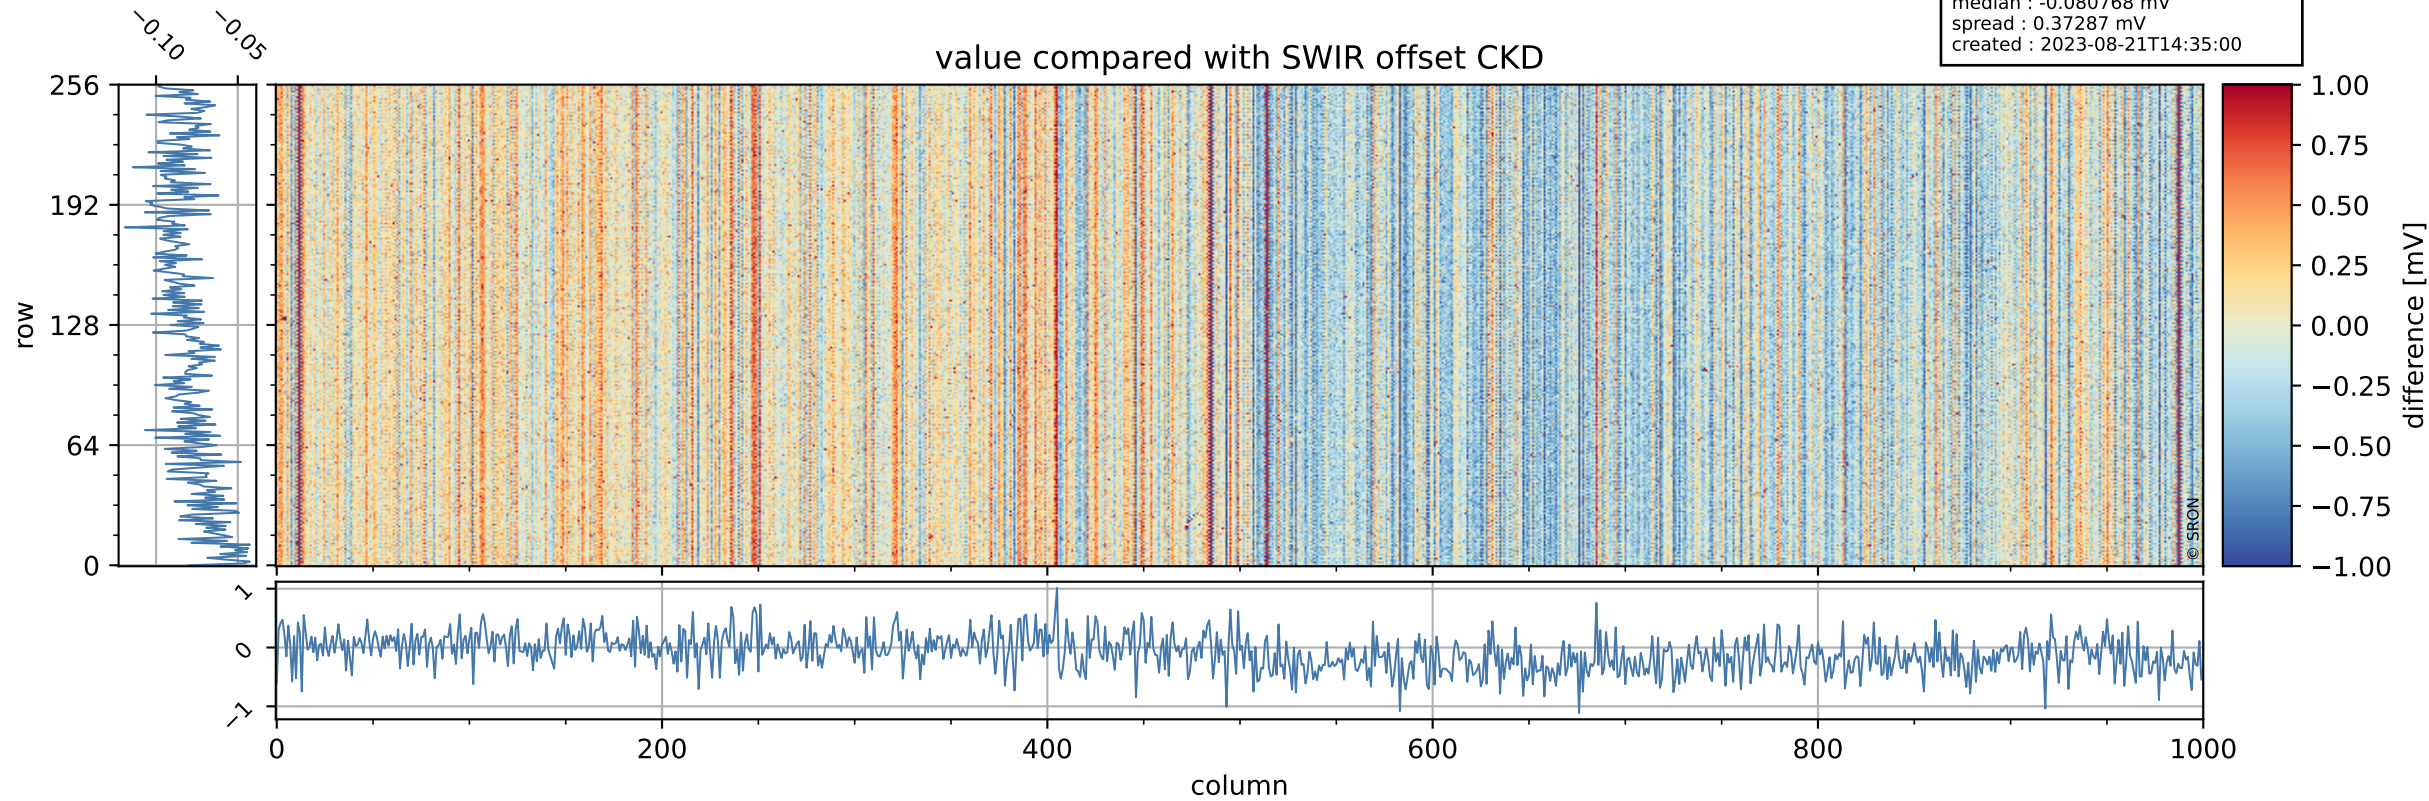

Tropomi SWIR offset (official)

orbits : 20 in [11182, 11227]
coverage : 2019-12-10 / 2019-12-13
median : 0.52594 V
spread : 0.035918 V
created : 2023-08-21T14:34:59

value detector map

Tropomi SWIR offset (official)

orbits : 20 in [11182, 11227]
coverage : 2019-12-10 / 2019-12-13
median : 27.373 μV
spread : 14.021 μV
created : 2023-08-21T14:35:00

Tropomi SWIR offset (official)

orbits : 20 in [11182, 11227]
coverage : 2019-12-10 / 2019-12-13
median : -0.080768 mV
spread : 0.37287 mV
created : 2023-08-21T14:35:00

value compared with SWIR offset CKD

Tropomi SWIR offset (official) ground-tracks of Sentinel-5P

orbits : 20 in [11182, 11227]
coverage : 2019-12-10 / 2019-12-13
created : 2023-08-21T14:35:01

Tropomi SWIR offset (official)

orbits : [2827, 11227]
coverage : 2018-04-30 / 2019-12-13
created : 2023-08-21T14:35:01

trend of detector median & temperatures