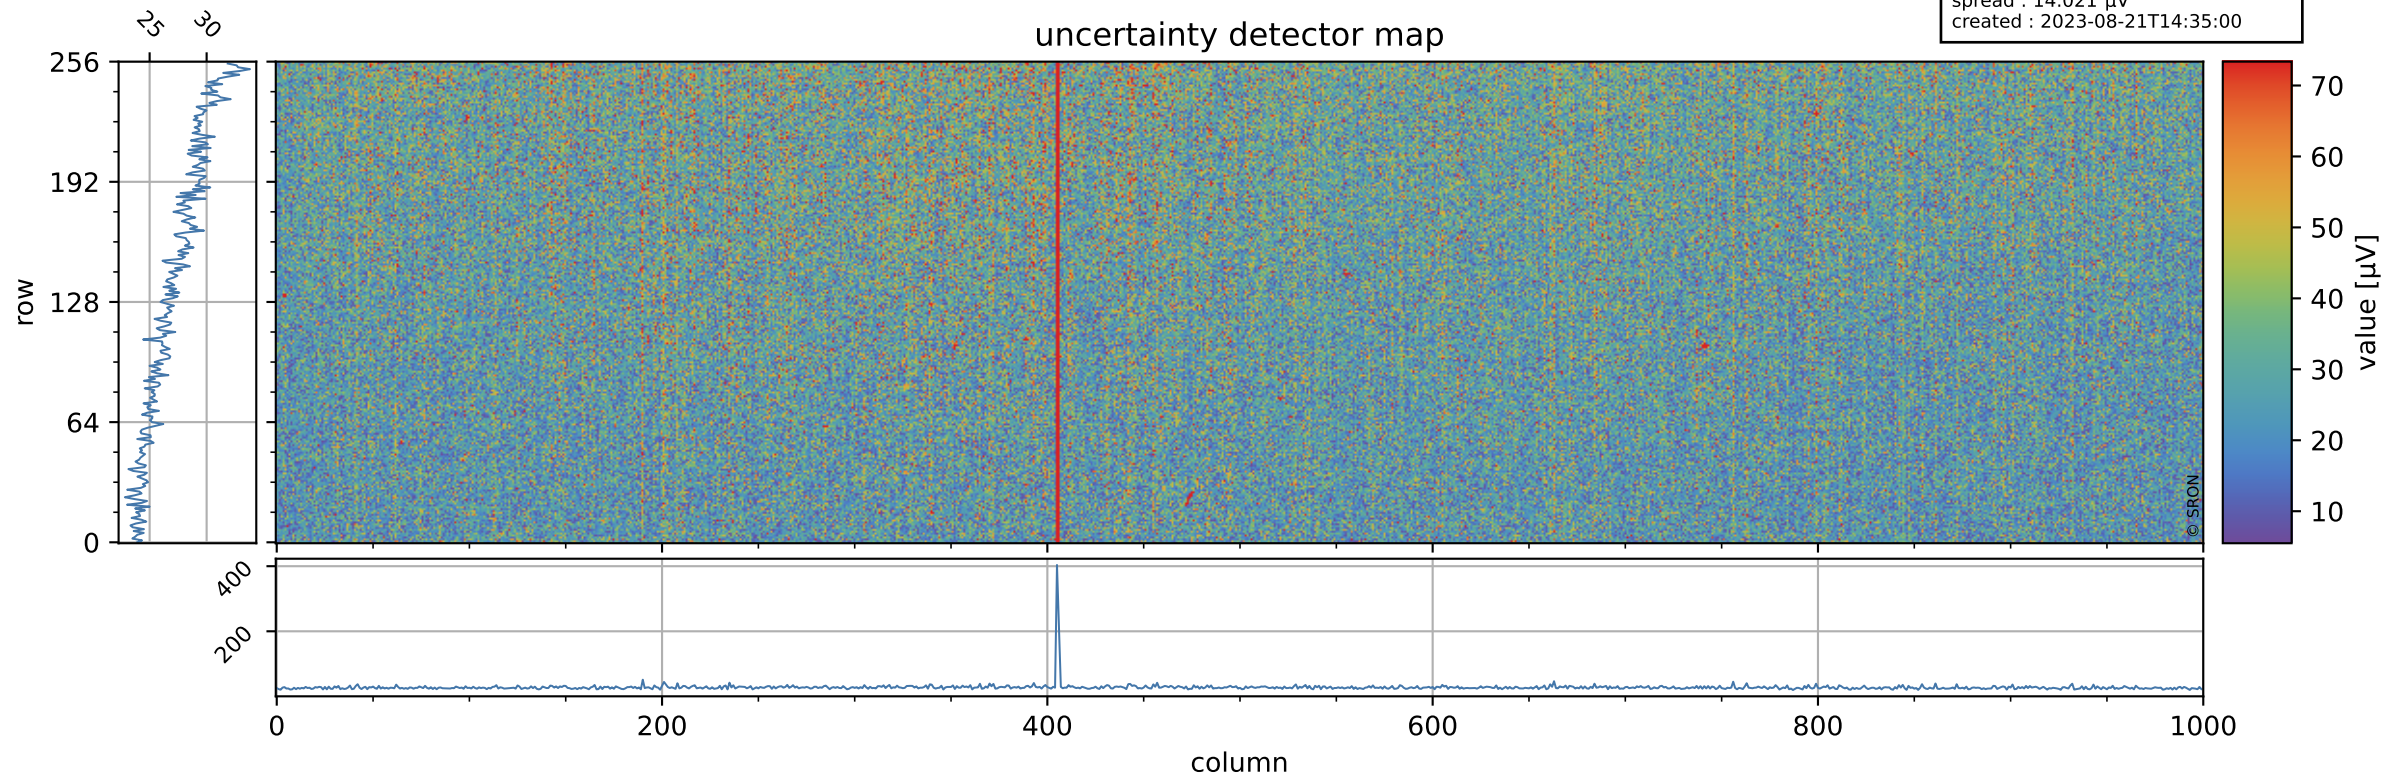

Tropomi SWIR offset (official)

orbits : 20 in [11182, 11227]
coverage : 2019-12-10 / 2019-12-13
median : 0.52594 V
spread : 0.035918 V
created : 2023-08-21T14:34:59

value detector map

Tropomi SWIR offset (official)

orbits : 20 in [11182, 11227]
coverage : 2019-12-10 / 2019-12-13
median : 27.373 μV
spread : 14.021 μV
created : 2023-08-21T14:35:00

Tropomi SWIR offset (official)

orbits : 20 in [11182, 11227]
coverage : 2019-12-10 / 2019-12-13
median : -0.080768 mV
spread : 0.37287 mV
created : 2023-08-21T14:35:00

value compared with SWIR offset CKD

Tropomi SWIR offset (official) ground-tracks of Sentinel-5P

orbits : 20 in [11182, 11227]
coverage : 2019-12-10 / 2019-12-13
created : 2023-08-21T14:35:01

Tropomi SWIR offset (official)

orbits : [2827, 11227]
coverage : 2018-04-30 / 2019-12-13
created : 2023-08-21T14:35:01

trend of detector median & temperatures