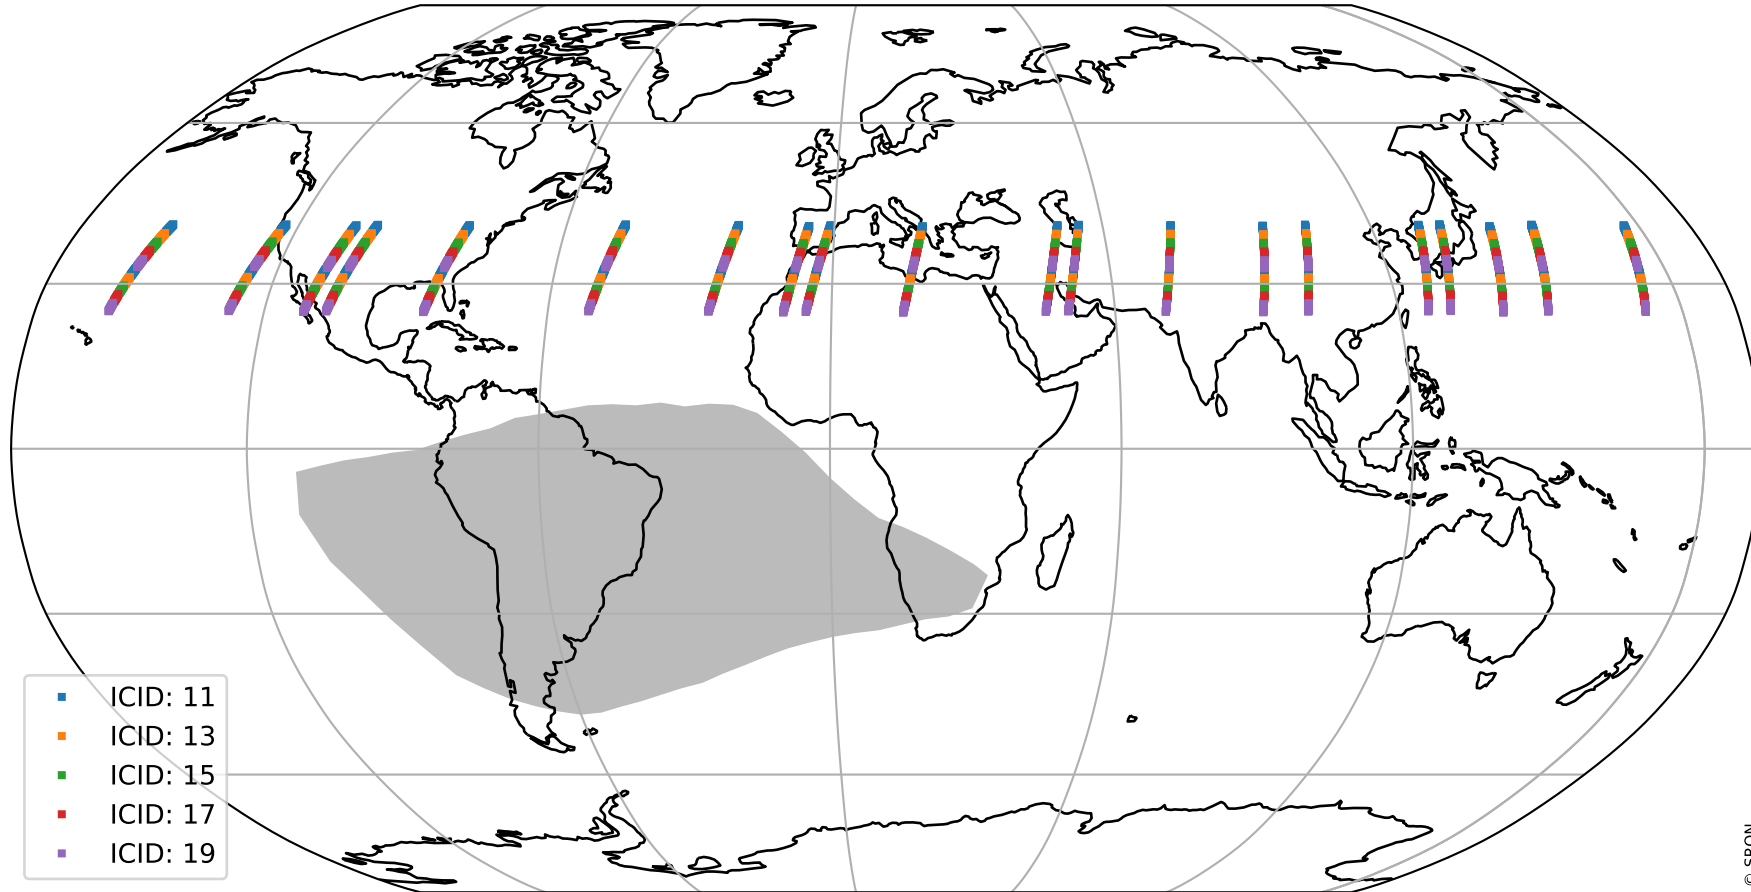

Tropomi SWIR offset (official)

orbits : 20 in [11182, 11227]
coverage : 2019-12-10 / 2019-12-13
median : 0.52594 V
spread : 0.035918 V
created : 2023-08-21T14:34:59

value detector map

Tropomi SWIR offset (official)

orbits : 20 in [11182, 11227]
coverage : 2019-12-10 / 2019-12-13
median : 27.373 μV
spread : 14.021 μV
created : 2023-08-21T14:35:00

Tropomi SWIR offset (official)

orbits : 20 in [11182, 11227]
coverage : 2019-12-10 / 2019-12-13
median : -0.080768 mV
spread : 0.37287 mV
created : 2023-08-21T14:35:00

value compared with SWIR offset CKD

Tropomi SWIR offset (official) ground-tracks of Sentinel-5P

orbits : 20 in [11182, 11227]
coverage : 2019-12-10 / 2019-12-13
created : 2023-08-21T14:35:01

Tropomi SWIR offset (official)

orbits : [2827, 11227]
coverage : 2018-04-30 / 2019-12-13
created : 2023-08-21T14:35:01

trend of detector median & temperatures