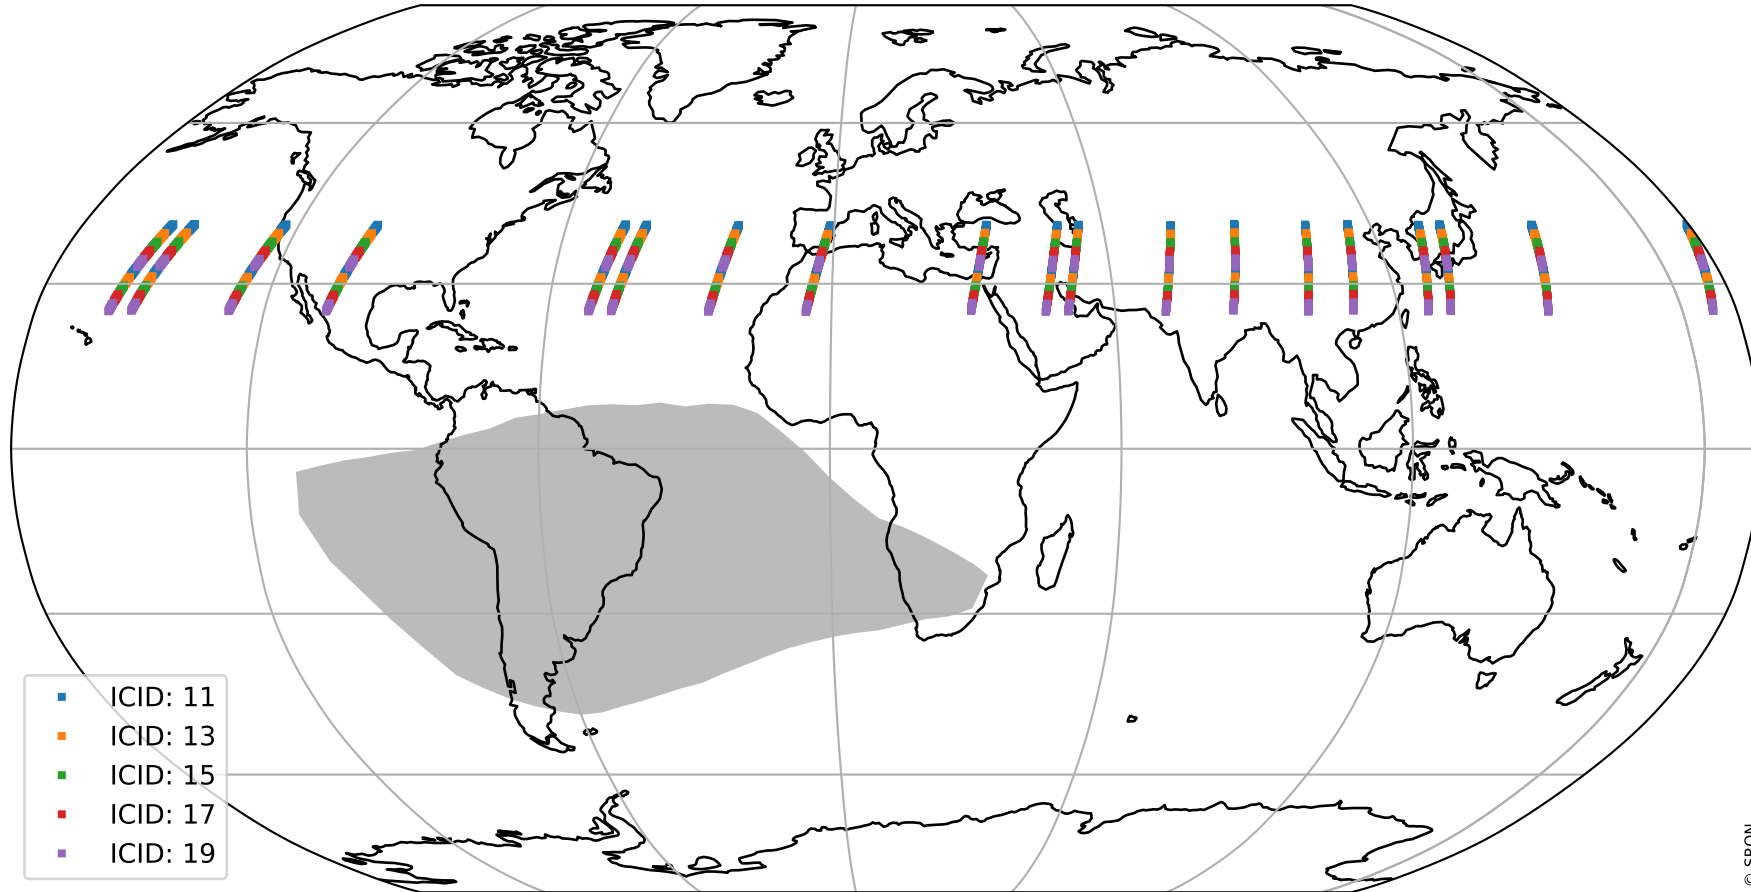

Tropomi SWIR offset (official)

orbits : 19 in [11197, 11242]
coverage : 2019-12-11 / 2019-12-14
median : 0.52595 V
spread : 0.035916 V
created : 2023-08-21T14:35:03

value detector map

Tropomi SWIR offset (official)

orbits : 19 in [11197, 11242]
coverage : 2019-12-11 / 2019-12-14
median : 28.003 μV
spread : 14.308 μV
created : 2023-08-21T14:35:03

Tropomi SWIR offset (official)

orbits : 19 in [11197, 11242]
coverage : 2019-12-11 / 2019-12-14
median : -0.070977 mV
spread : 0.36953 mV
created : 2023-08-21T14:35:04

value compared with SWIR offset CKD

Tropomi SWIR offset (official) ground-tracks of Sentinel-5P

orbits : 19 in [11197, 11242]
coverage : 2019-12-11 / 2019-12-14
created : 2023-08-21T14:35:04

Tropomi SWIR offset (official)

orbits : [2827, 11242]
coverage : 2018-04-30 / 2019-12-14
created : 2023-08-21T14:35:04

trend of detector median & temperatures