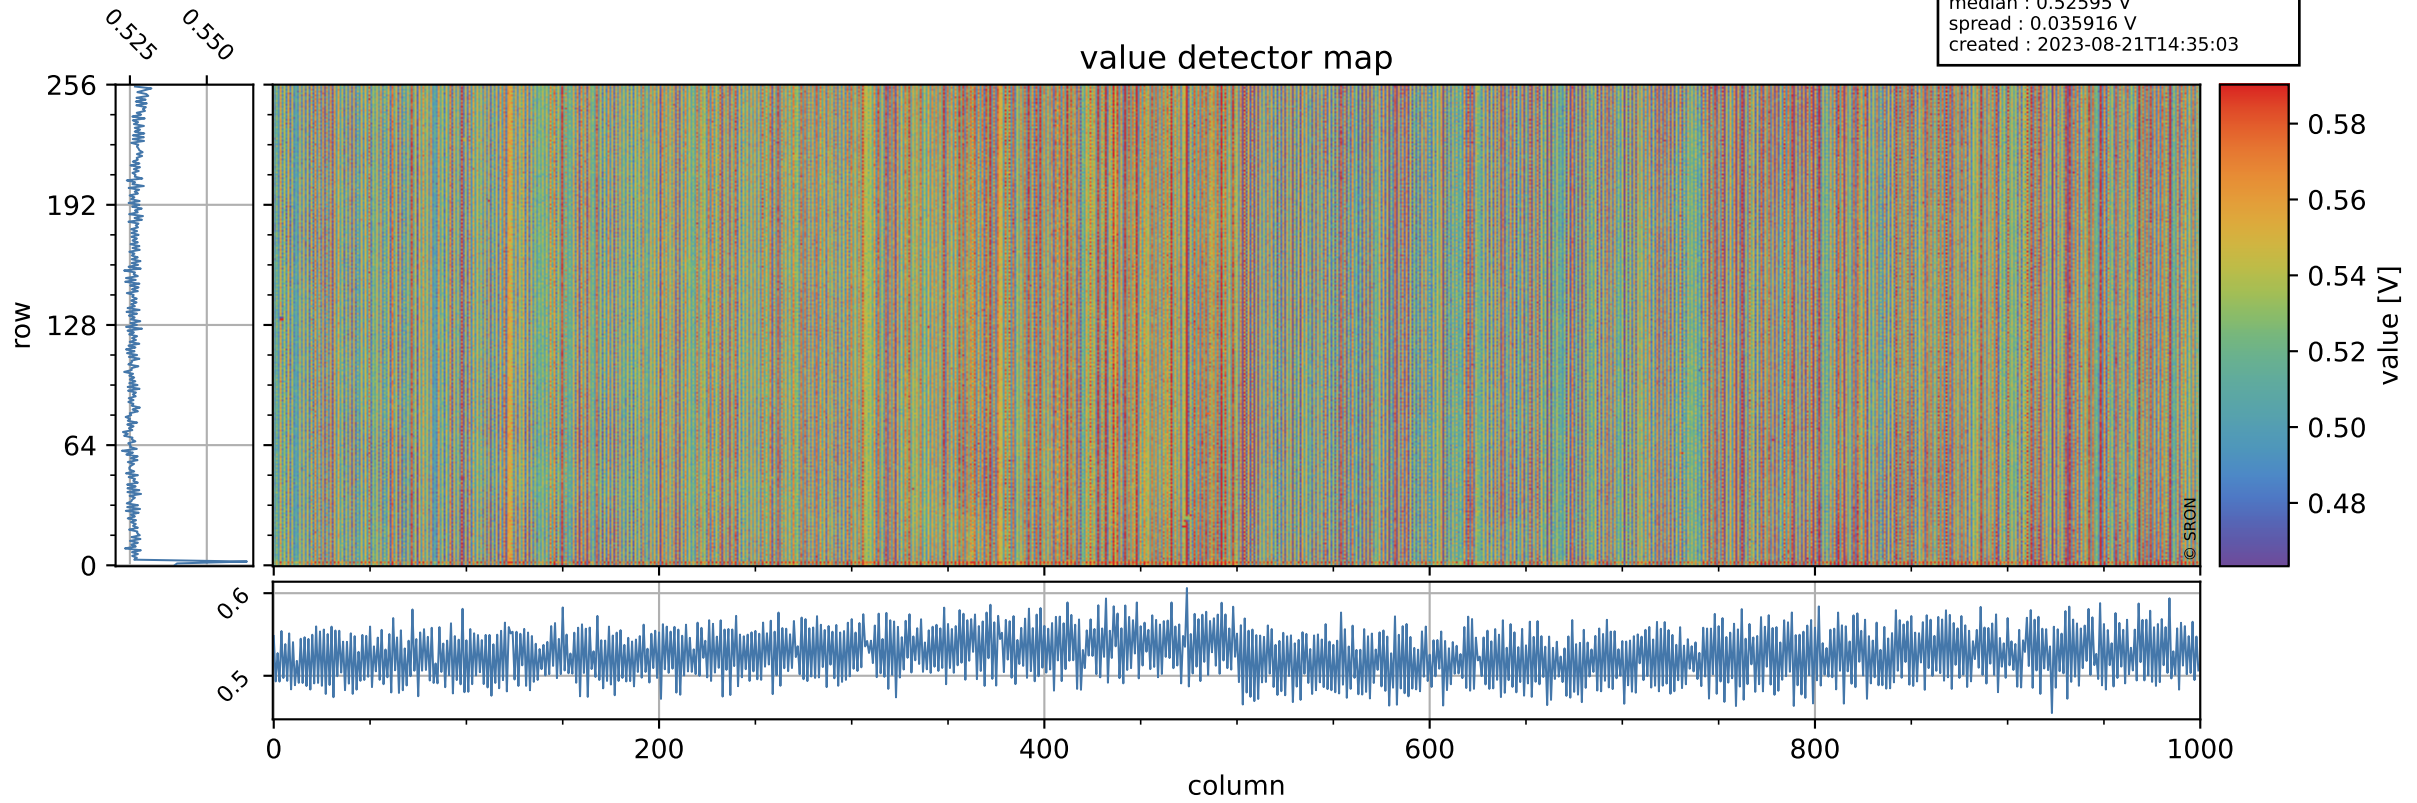

Tropomi SWIR offset (official)

orbits : 19 in [11197, 11242]
coverage : 2019-12-11 / 2019-12-14
median : 0.52595 V
spread : 0.035916 V
created : 2023-08-21T14:35:03

value detector map

Tropomi SWIR offset (official)

orbits : 19 in [11197, 11242]
coverage : 2019-12-11 / 2019-12-14
median : 28.003 μV
spread : 14.308 μV
created : 2023-08-21T14:35:03

Tropomi SWIR offset (official)

orbits : 19 in [11197, 11242]
coverage : 2019-12-11 / 2019-12-14
median : -0.070977 mV
spread : 0.36953 mV
created : 2023-08-21T14:35:04

value compared with SWIR offset CKD

Tropomi SWIR offset (official) ground-tracks of Sentinel-5P

orbits : 19 in [11197, 11242]
coverage : 2019-12-11 / 2019-12-14
created : 2023-08-21T14:35:04

Tropomi SWIR offset (official)

orbits : [2827, 11242]
coverage : 2018-04-30 / 2019-12-14
created : 2023-08-21T14:35:04

trend of detector median & temperatures