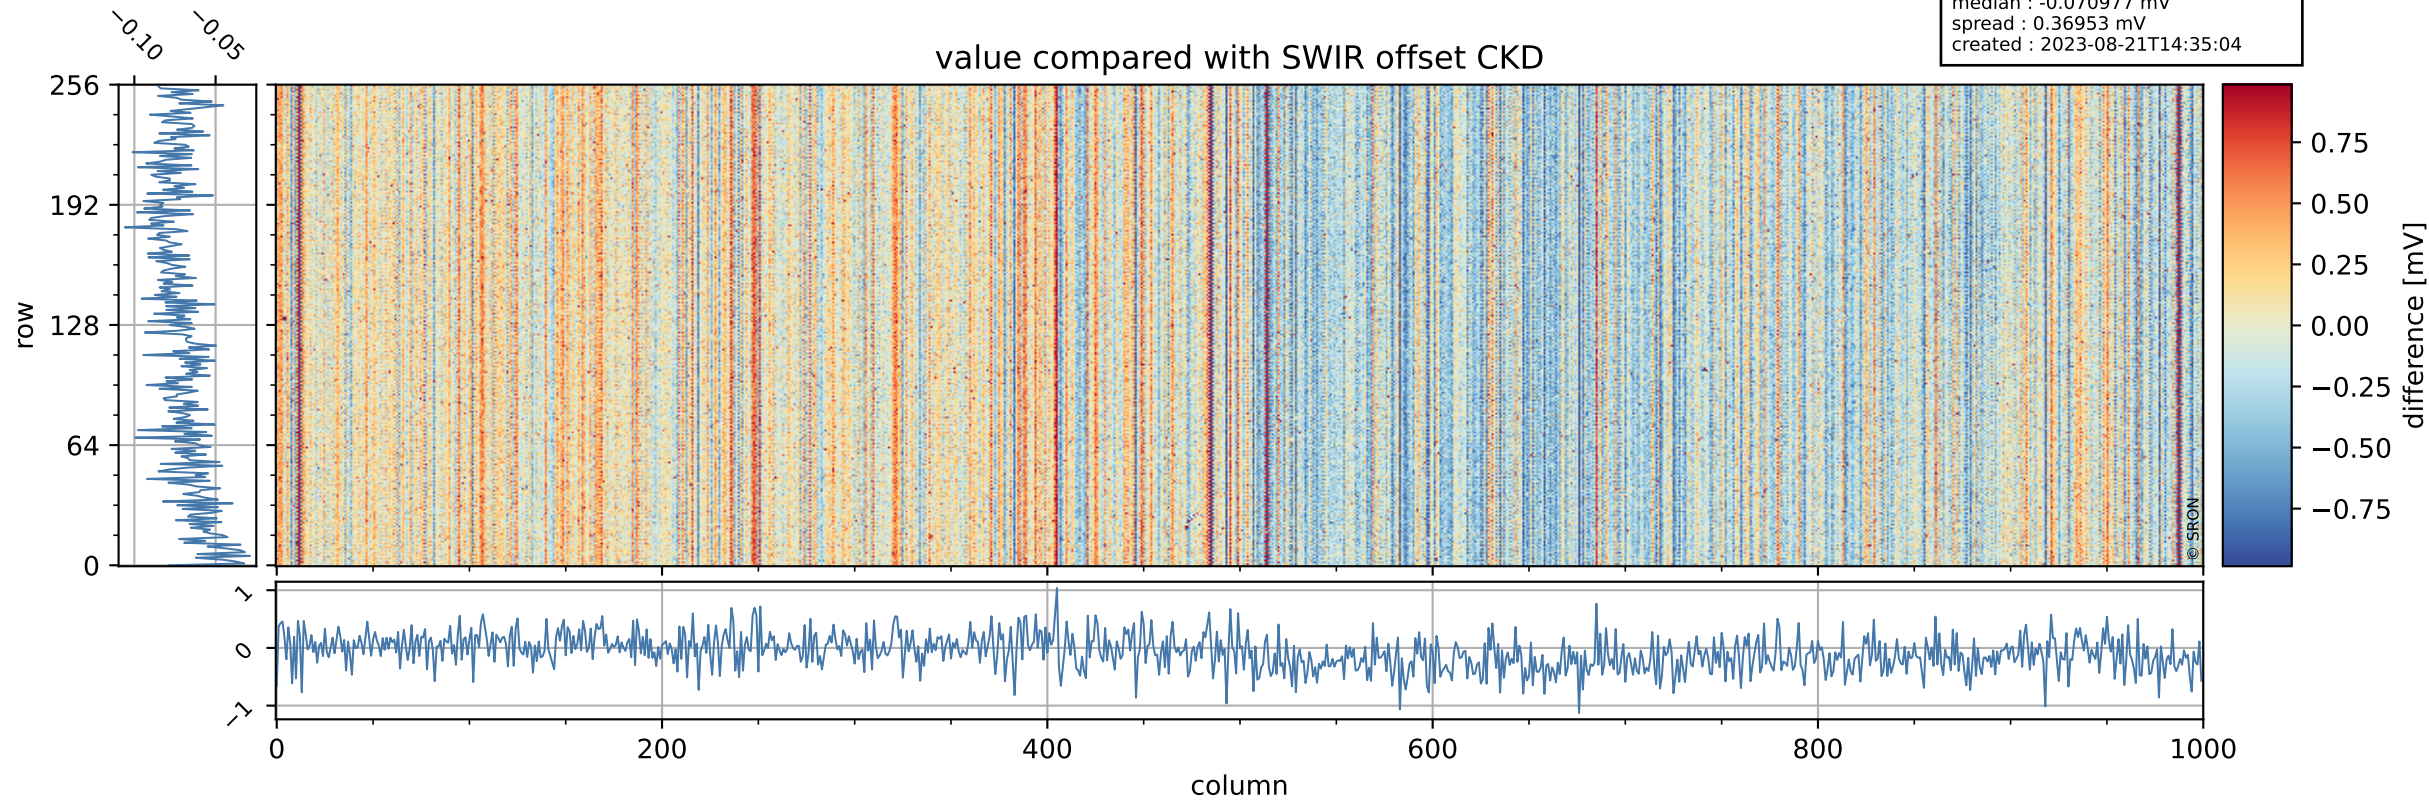

Tropomi SWIR offset (official)

orbits : 19 in [11197, 11242]
coverage : 2019-12-11 / 2019-12-14
median : 0.52595 V
spread : 0.035916 V
created : 2023-08-21T14:35:03

value detector map

Tropomi SWIR offset (official)

orbits : 19 in [11197, 11242]
coverage : 2019-12-11 / 2019-12-14
median : 28.003 μV
spread : 14.308 μV
created : 2023-08-21T14:35:03

Tropomi SWIR offset (official)

orbits : 19 in [11197, 11242]
coverage : 2019-12-11 / 2019-12-14
median : -0.070977 mV
spread : 0.36953 mV
created : 2023-08-21T14:35:04

value compared with SWIR offset CKD

Tropomi SWIR offset (official) ground-tracks of Sentinel-5P

orbits : 19 in [11197, 11242]
coverage : 2019-12-11 / 2019-12-14
created : 2023-08-21T14:35:04

Tropomi SWIR offset (official)

orbits : [2827, 11242]
coverage : 2018-04-30 / 2019-12-14
created : 2023-08-21T14:35:04

trend of detector median & temperatures