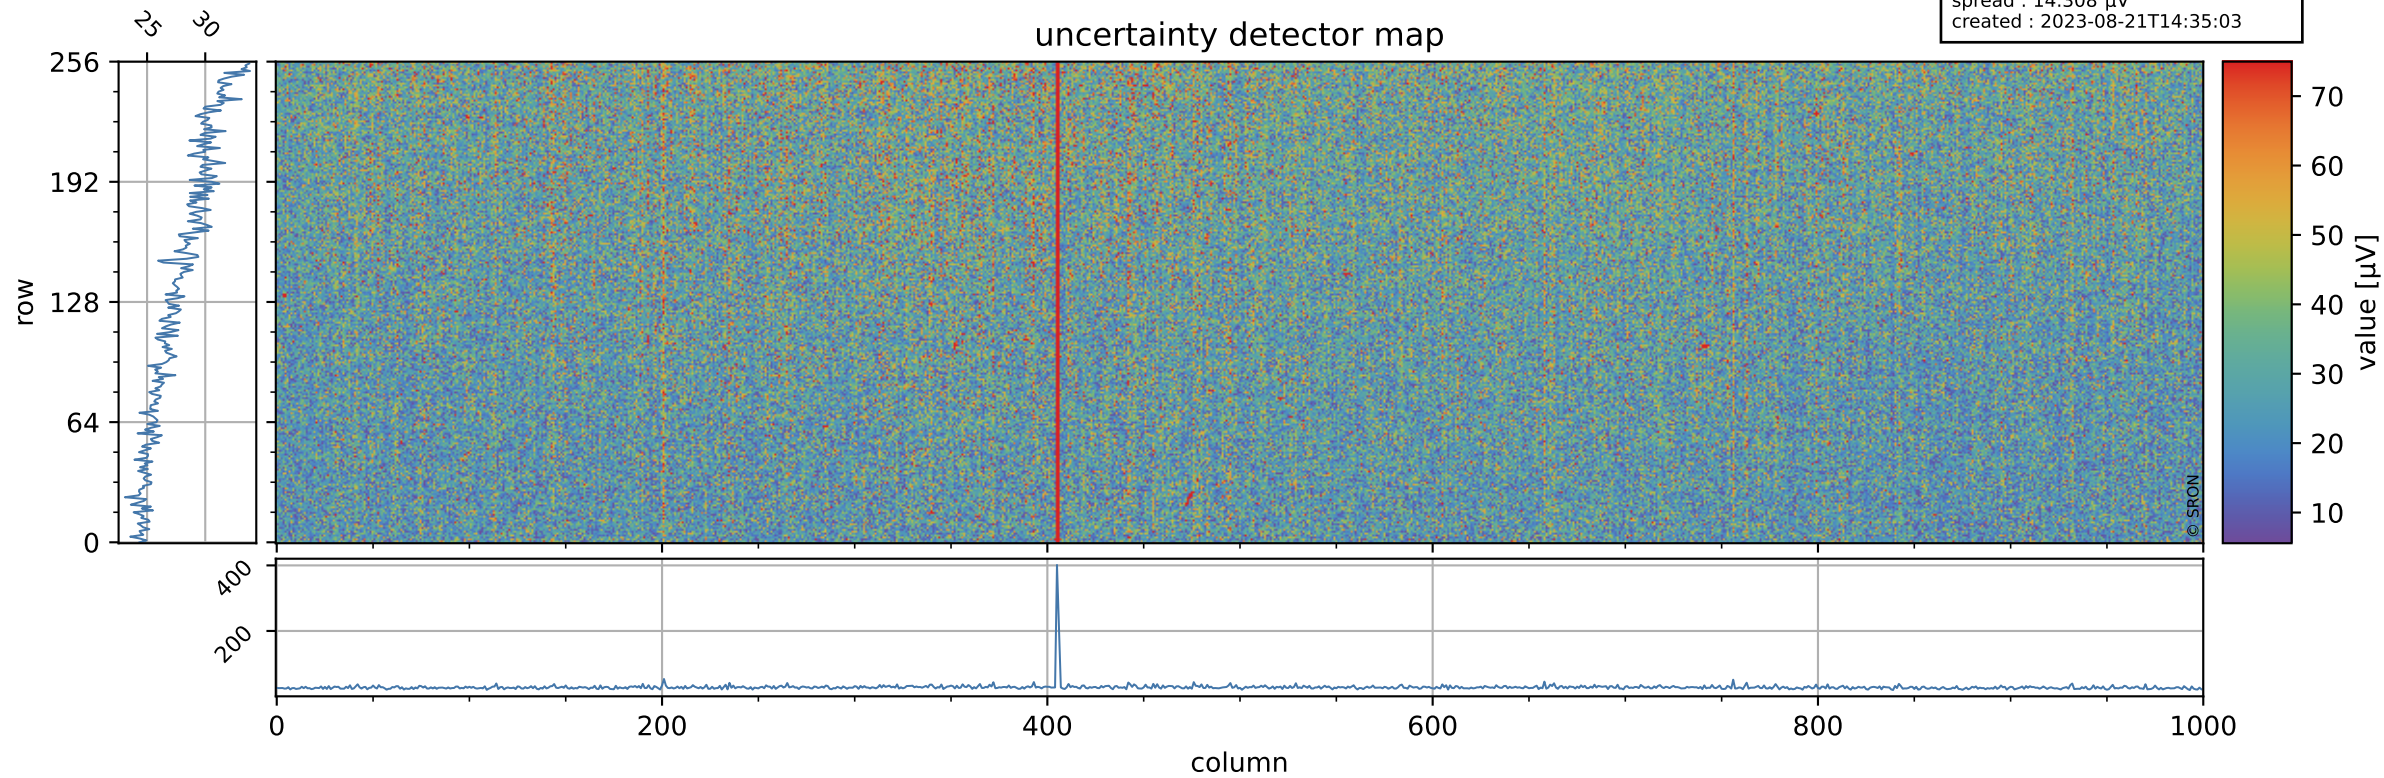

Tropomi SWIR offset (official)

orbits : 19 in [11197, 11242]
coverage : 2019-12-11 / 2019-12-14
median : 0.52595 V
spread : 0.035916 V
created : 2023-08-21T14:35:03

value detector map

Tropomi SWIR offset (official)

orbits : 19 in [11197, 11242]
coverage : 2019-12-11 / 2019-12-14
median : 28.003 μV
spread : 14.308 μV
created : 2023-08-21T14:35:03

Tropomi SWIR offset (official)

orbits : 19 in [11197, 11242]
coverage : 2019-12-11 / 2019-12-14
median : -0.070977 mV
spread : 0.36953 mV
created : 2023-08-21T14:35:04

value compared with SWIR offset CKD

Tropomi SWIR offset (official) ground-tracks of Sentinel-5P

orbits : 19 in [11197, 11242]
coverage : 2019-12-11 / 2019-12-14
created : 2023-08-21T14:35:04

Tropomi SWIR offset (official)

orbits : [2827, 11242]
coverage : 2018-04-30 / 2019-12-14
created : 2023-08-21T14:35:04

trend of detector median & temperatures