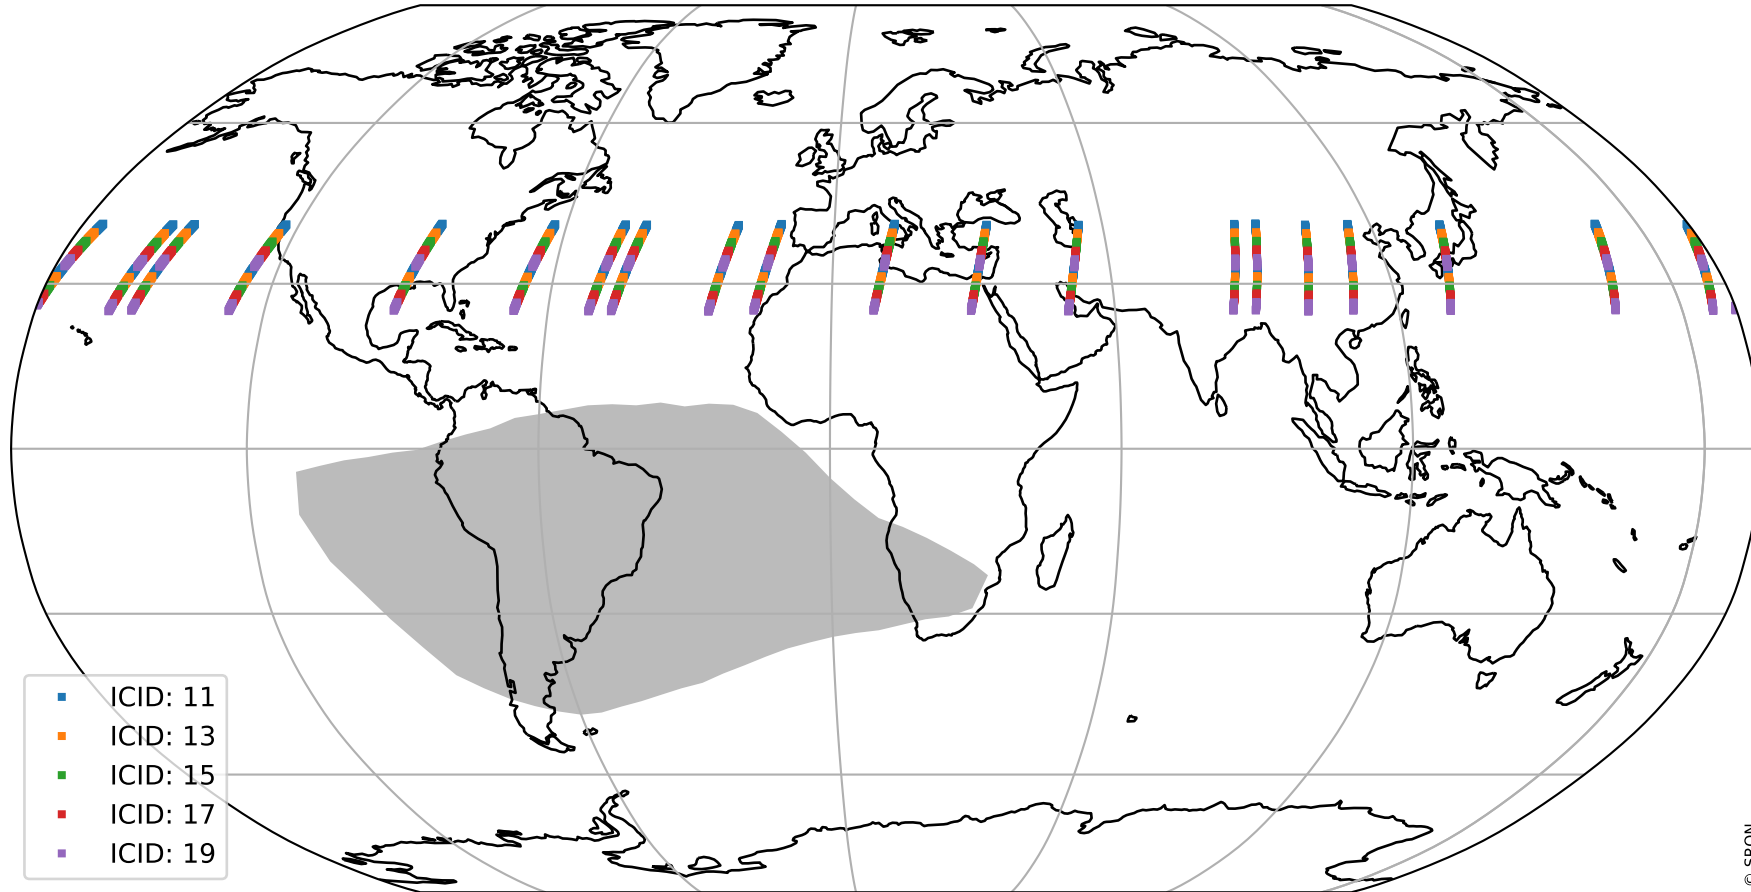

# Tropomi SWIR offset (official)

orbits : 20 in [11212, 11257]  
coverage : 2019-12-12 / 2019-12-15  
median : 28.168  $\mu\text{V}$   
spread : 14.466  $\mu\text{V}$   
created : 2023-08-21T14:35:06

# Tropomi SWIR offset (official)

orbits : 20 in [11212, 11257]  
coverage : 2019-12-12 / 2019-12-15  
median : -0.068162 mV  
spread : 0.36607 mV  
created : 2023-08-21T14:35:06

value compared with SWIR offset CKD

# Tropomi SWIR offset (official) ground-tracks of Sentinel-5P

orbits : 20 in [11212, 11257]  
coverage : 2019-12-12 / 2019-12-15  
created : 2023-08-21T14:35:07

# Tropomi SWIR offset (official)

orbits : [2827, 11257]  
coverage : 2018-04-30 / 2019-12-15  
created : 2023-08-21T14:35:07