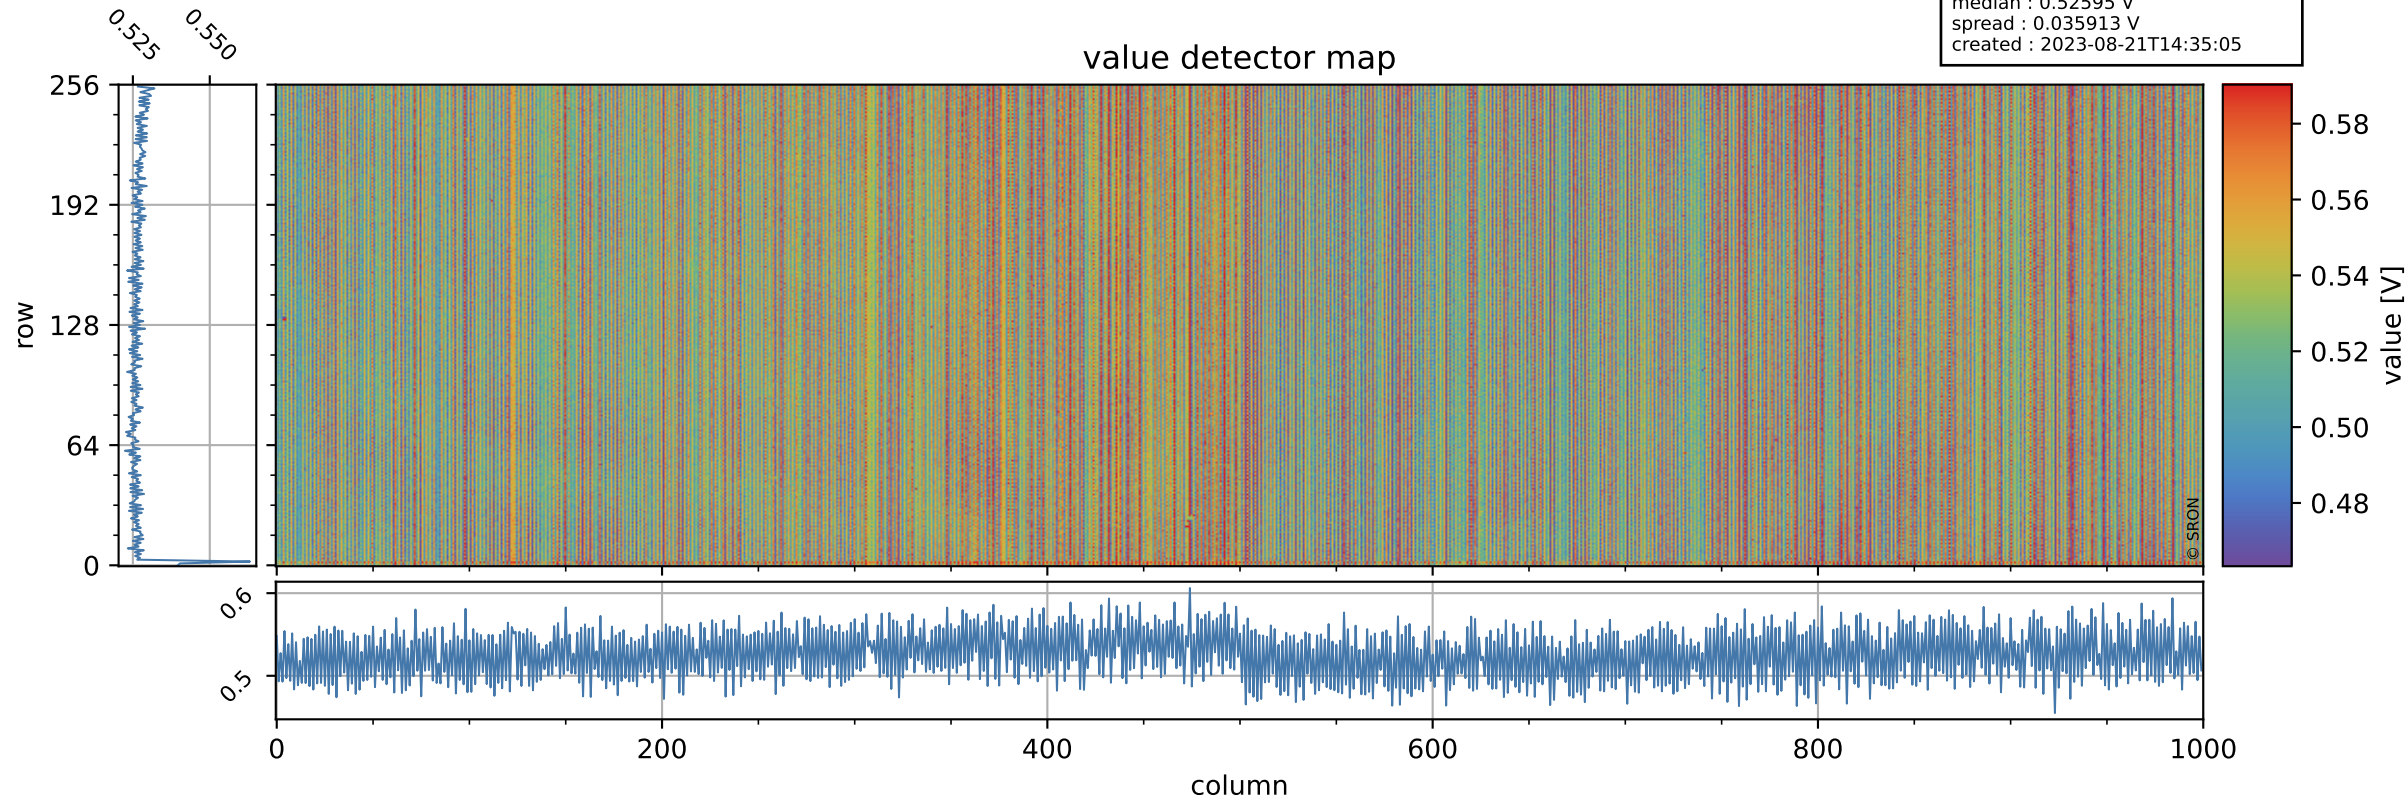

# Tropomi SWIR offset (official)

orbits : 20 in [11212, 11257]  
coverage : 2019-12-12 / 2019-12-15  
median : 0.52595 V  
spread : 0.035913 V  
created : 2023-08-21T14:35:05

## value detector map

# Tropomi SWIR offset (official)

orbits : 20 in [11212, 11257]  
coverage : 2019-12-12 / 2019-12-15  
median : 28.168  $\mu\text{V}$   
spread : 14.466  $\mu\text{V}$   
created : 2023-08-21T14:35:06

# Tropomi SWIR offset (official) ground-tracks of Sentinel-5P

orbits : 20 in [11212, 11257]  
coverage : 2019-12-12 / 2019-12-15  
created : 2023-08-21T14:35:07