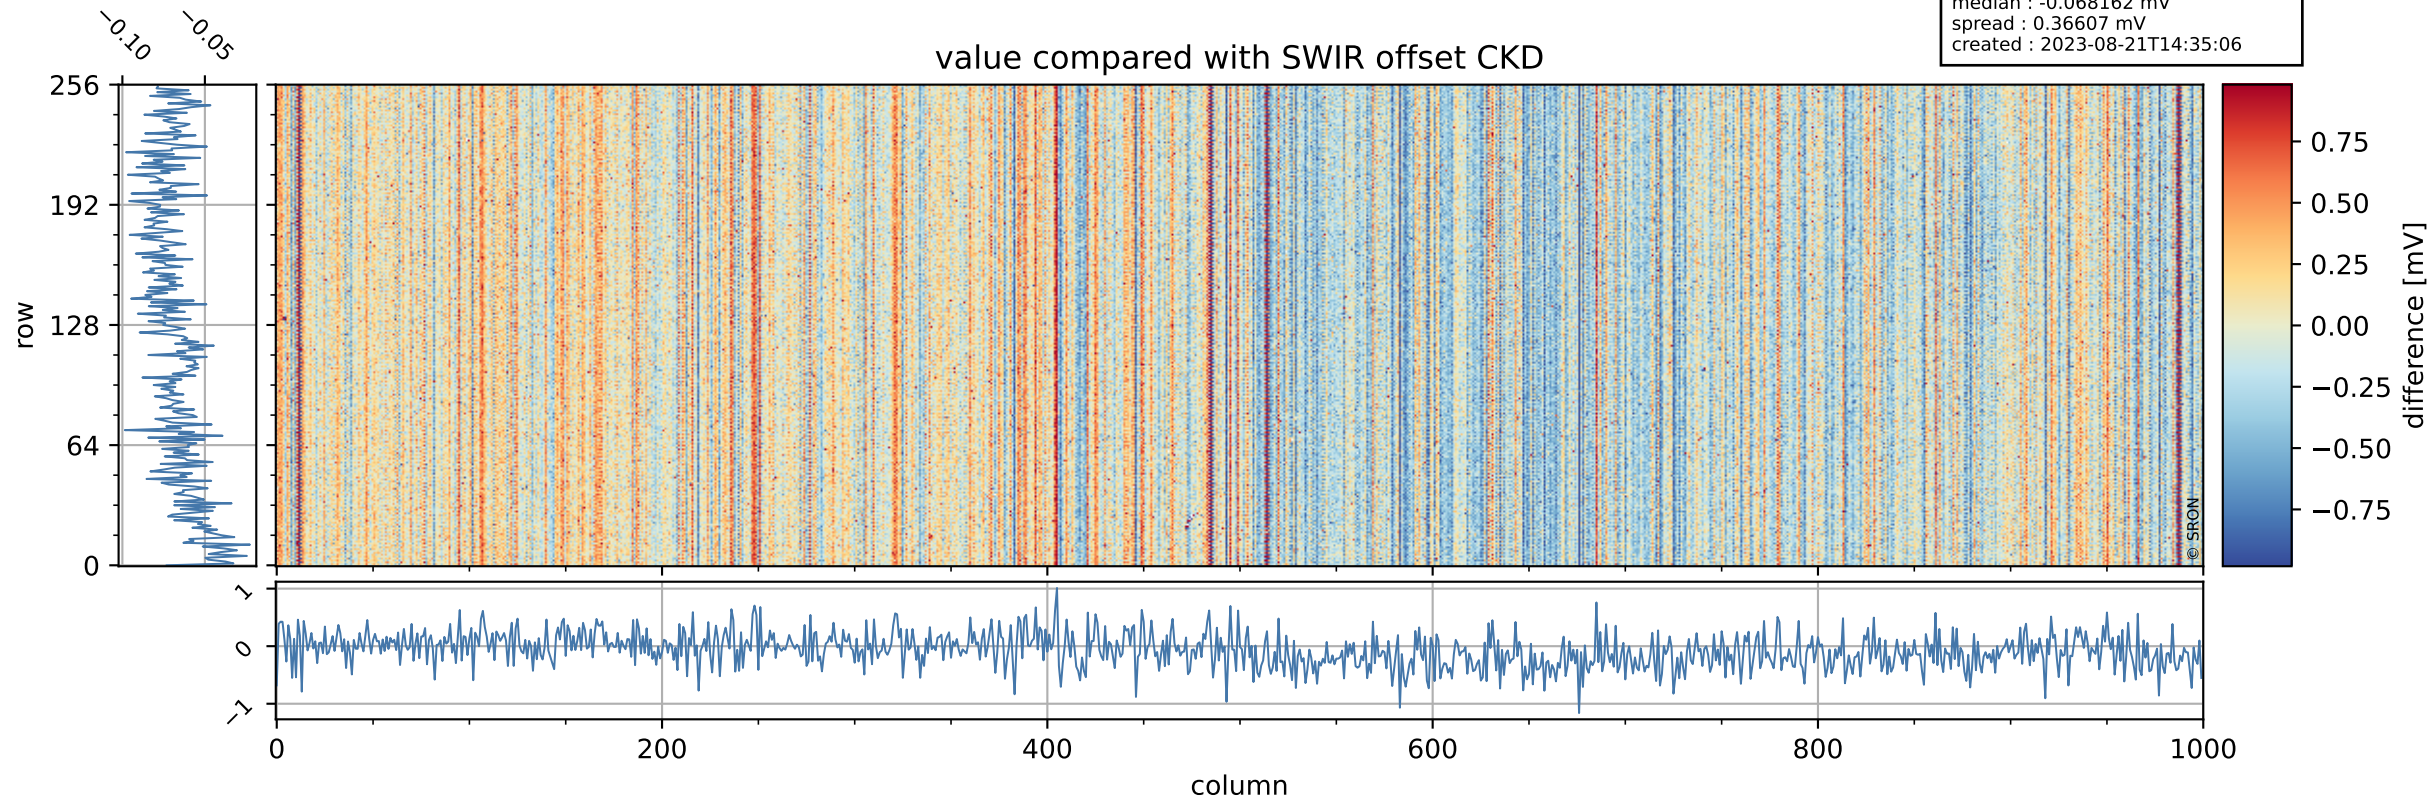

## value detector map

# Tropomi SWIR offset (official)

orbits : 20 in [11212, 11257]  
coverage : 2019-12-12 / 2019-12-15  
median : 28.168  $\mu\text{V}$   
spread : 14.466  $\mu\text{V}$   
created : 2023-08-21T14:35:06

# Tropomi SWIR offset (official)

orbits : 20 in [11212, 11257]  
coverage : 2019-12-12 / 2019-12-15  
median : -0.068162 mV  
spread : 0.36607 mV  
created : 2023-08-21T14:35:06

value compared with SWIR offset CKD

# Tropomi SWIR offset (official) ground-tracks of Sentinel-5P

orbits : 20 in [11212, 11257]  
coverage : 2019-12-12 / 2019-12-15  
created : 2023-08-21T14:35:07