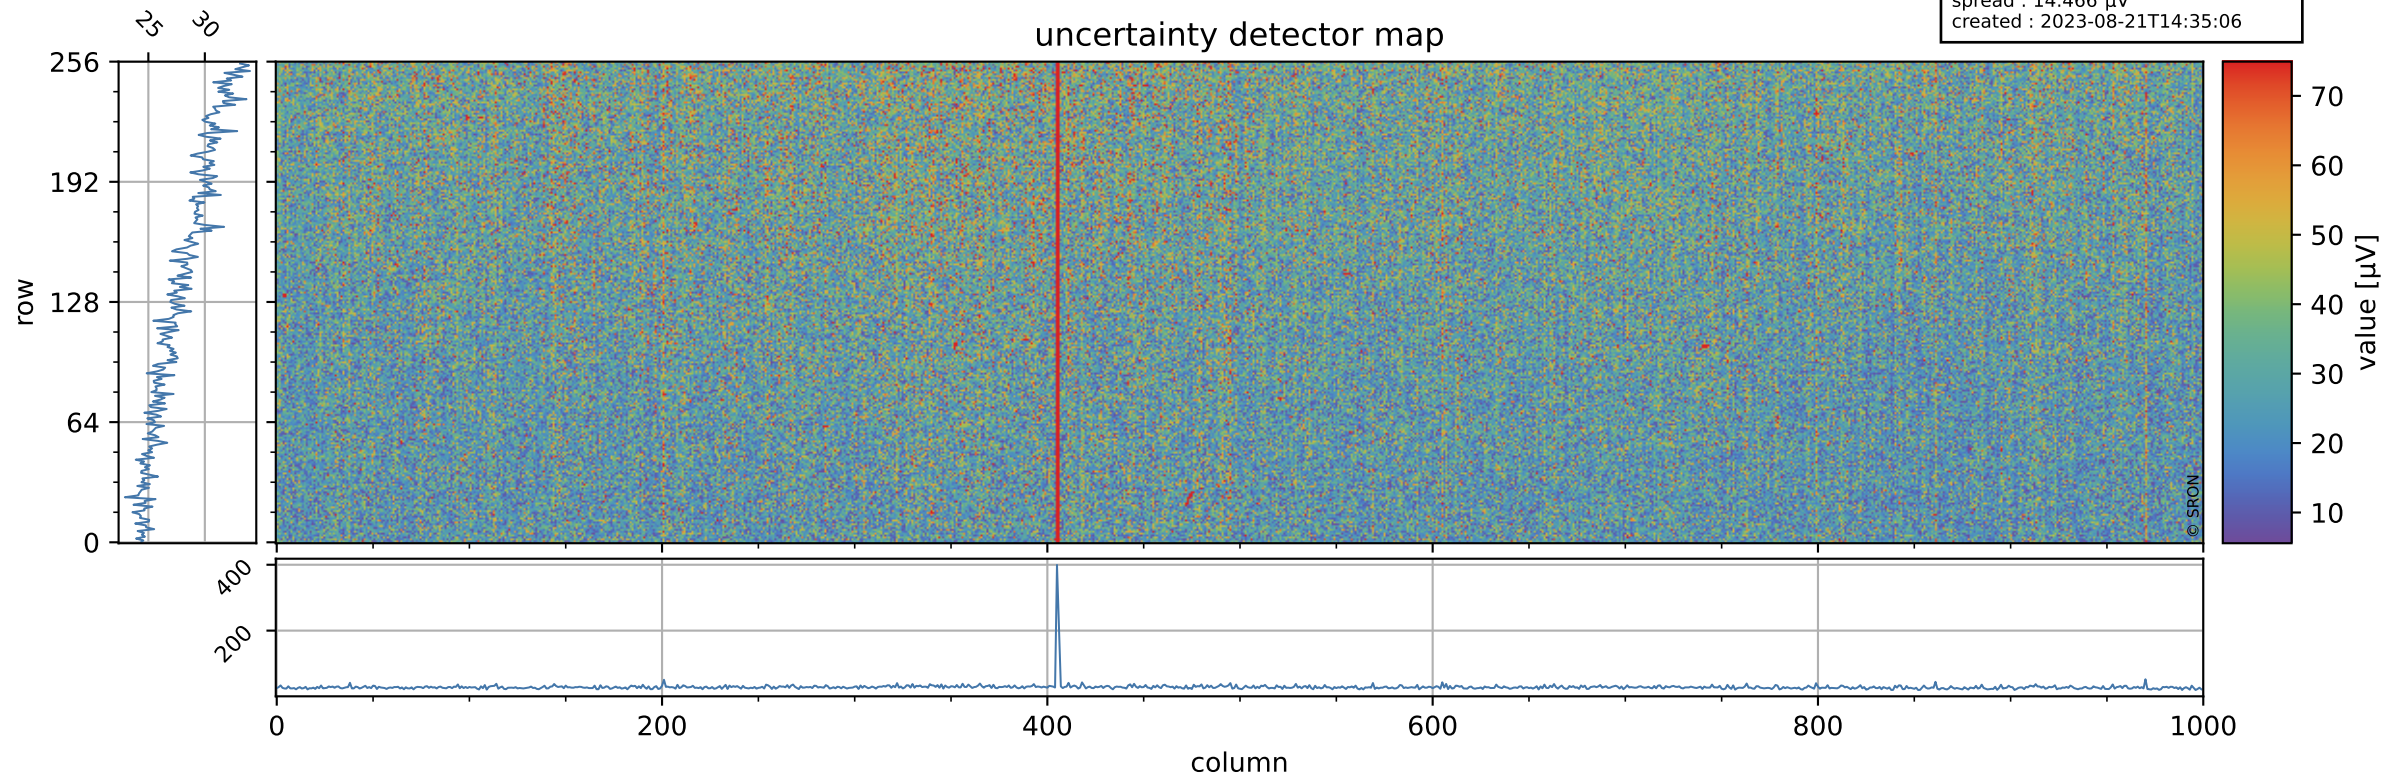

# Tropomi SWIR offset (official)

orbits : 20 in [11212, 11257]  
coverage : 2019-12-12 / 2019-12-15  
median : 0.52595 V  
spread : 0.035913 V  
created : 2023-08-21T14:35:05

## value detector map

# Tropomi SWIR offset (official)

orbits : 20 in [11212, 11257]  
coverage : 2019-12-12 / 2019-12-15  
median : 28.168  $\mu\text{V}$   
spread : 14.466  $\mu\text{V}$   
created : 2023-08-21T14:35:06

# Tropomi SWIR offset (official) ground-tracks of Sentinel-5P

orbits : 20 in [11212, 11257]  
coverage : 2019-12-12 / 2019-12-15  
created : 2023-08-21T14:35:07