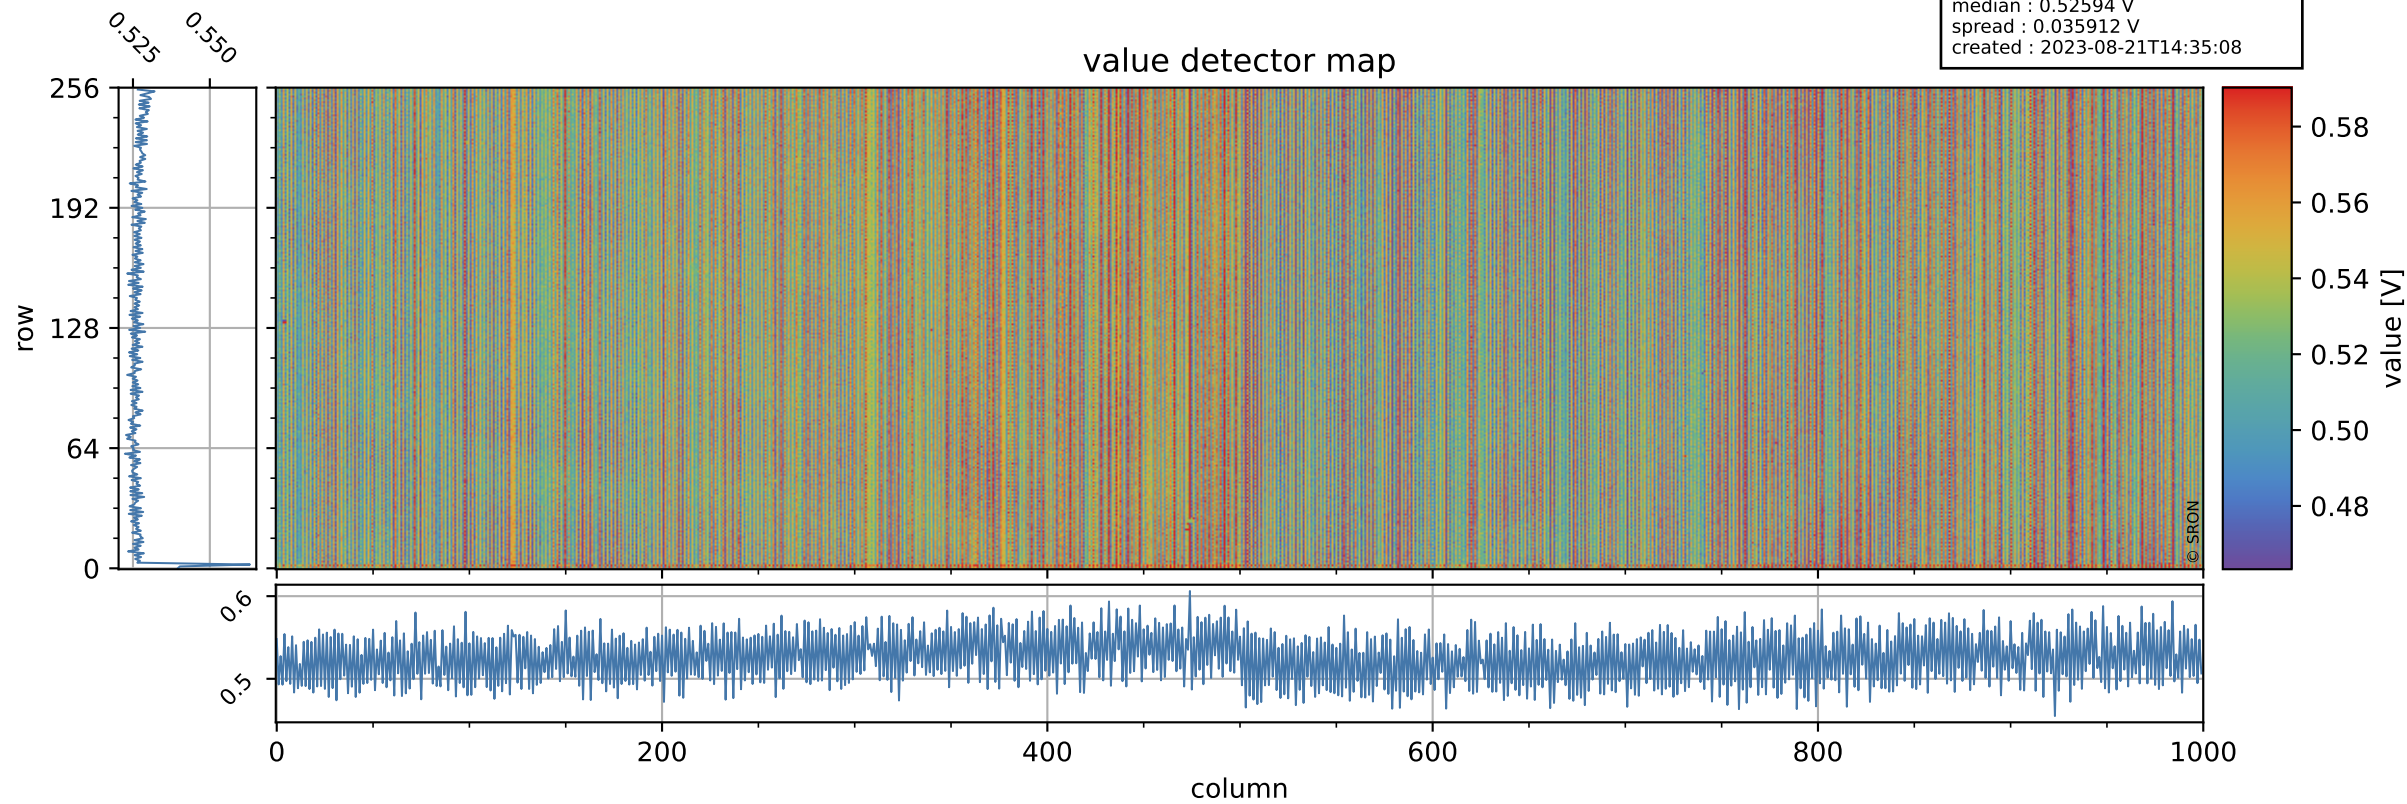

# Tropomi SWIR offset (official)

orbits : 19 in [11227, 11272]  
coverage : 2019-12-13 / 2019-12-16  
median : 0.52594 V  
spread : 0.035912 V  
created : 2023-08-21T14:35:08

## value detector map

# Tropomi SWIR offset (official)

orbits : 19 in [11227, 11272]  
coverage : 2019-12-13 / 2019-12-16  
median : 28.409  $\mu\text{V}$   
spread : 14.509  $\mu\text{V}$   
created : 2023-08-21T14:35:09

# Tropomi SWIR offset (official) ground-tracks of Sentinel-5P

orbits : 19 in [11227, 11272]  
coverage : 2019-12-13 / 2019-12-16  
created : 2023-08-21T14:35:10