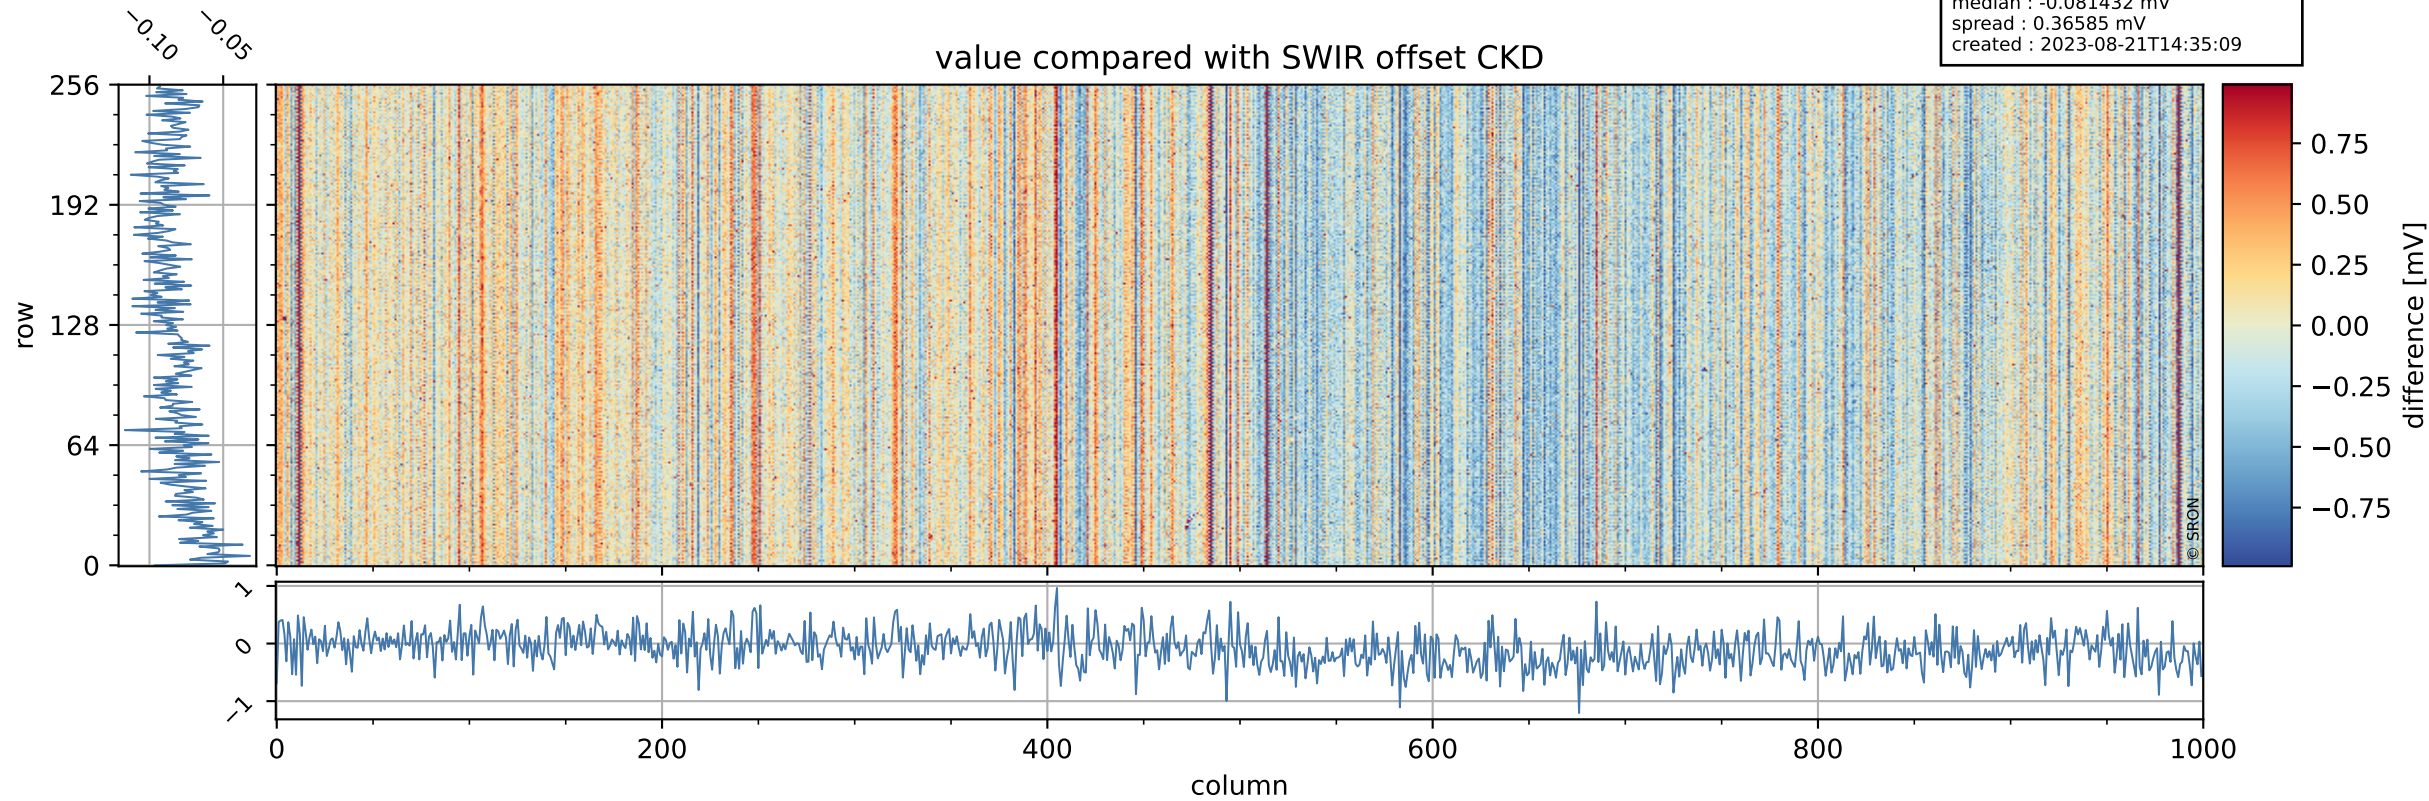

## value detector map

# Tropomi SWIR offset (official)

orbits : 19 in [11227, 11272]  
coverage : 2019-12-13 / 2019-12-16  
median : 28.409  $\mu\text{V}$   
spread : 14.509  $\mu\text{V}$   
created : 2023-08-21T14:35:09

# Tropomi SWIR offset (official)

orbits : 19 in [11227, 11272]  
coverage : 2019-12-13 / 2019-12-16  
median : -0.081432 mV  
spread : 0.36585 mV  
created : 2023-08-21T14:35:09

value compared with SWIR offset CKD

# Tropomi SWIR offset (official) ground-tracks of Sentinel-5P

orbits : 19 in [11227, 11272]  
coverage : 2019-12-13 / 2019-12-16  
created : 2023-08-21T14:35:10