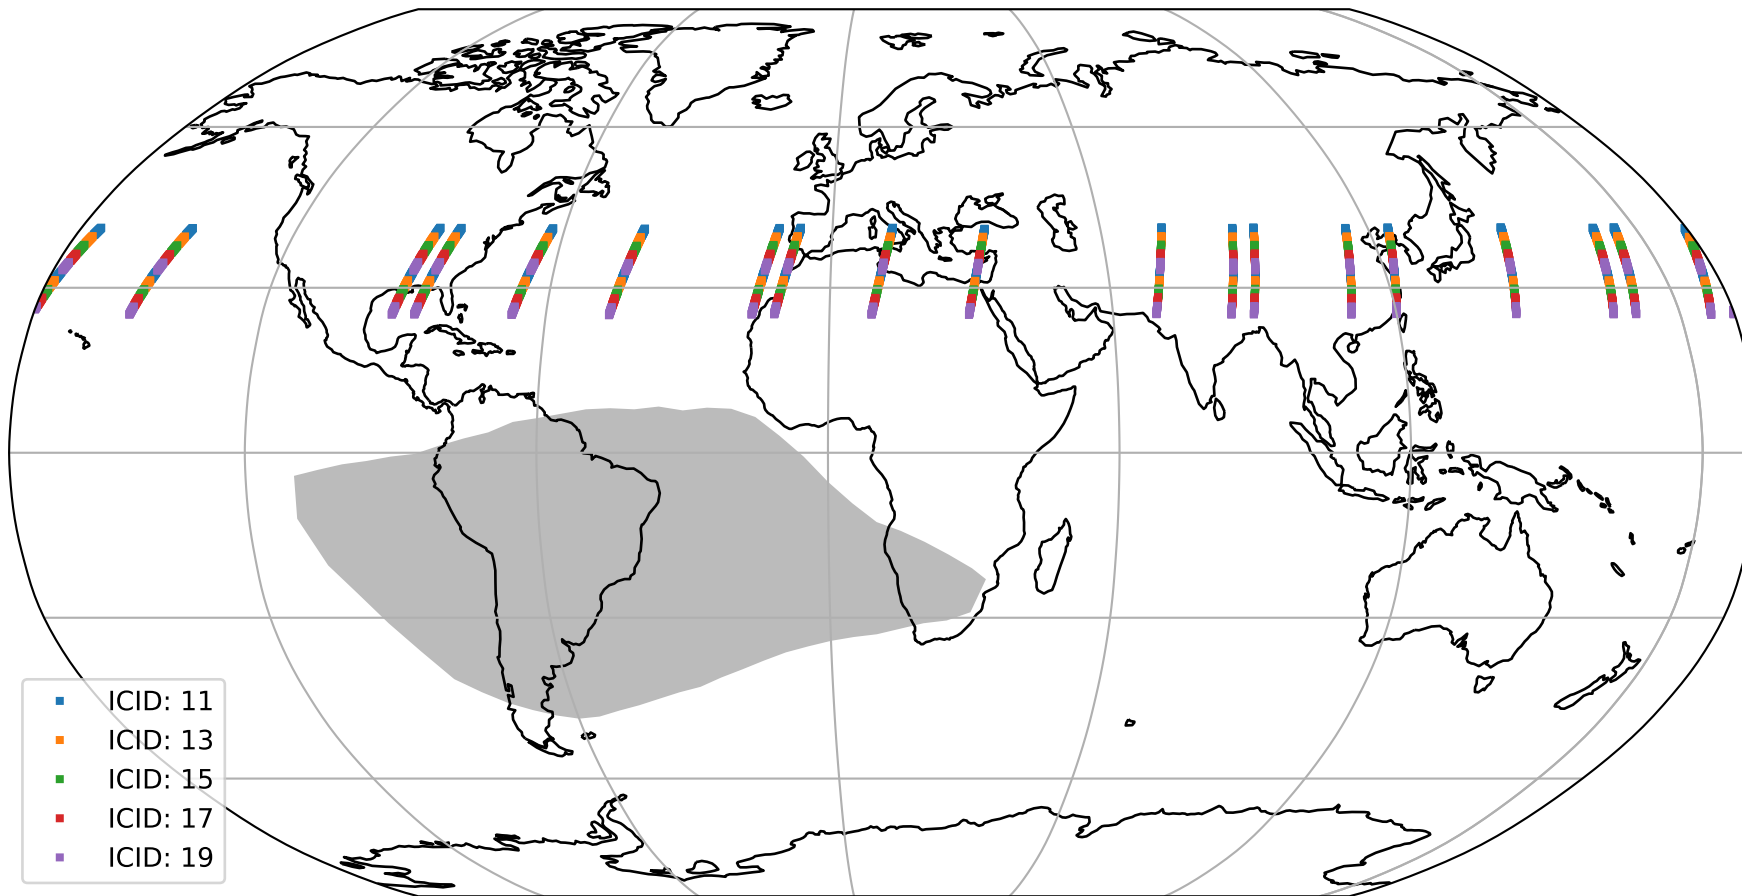

# Tropomi SWIR offset (official)

orbits : 19 in [11227, 11272]  
coverage : 2019-12-13 / 2019-12-16  
median : 28.409  $\mu\text{V}$   
spread : 14.509  $\mu\text{V}$   
created : 2023-08-21T14:35:09

# Tropomi SWIR offset (official)

orbits : 19 in [11227, 11272]  
coverage : 2019-12-13 / 2019-12-16  
median : -0.081432 mV  
spread : 0.36585 mV  
created : 2023-08-21T14:35:09

value compared with SWIR offset CKD

# Tropomi SWIR offset (official) ground-tracks of Sentinel-5P

orbits : 19 in [11227, 11272]  
coverage : 2019-12-13 / 2019-12-16  
created : 2023-08-21T14:35:10

# Tropomi SWIR offset (official)

orbits : [2827, 11272]  
coverage : 2018-04-30 / 2019-12-16  
created : 2023-08-21T14:35:10