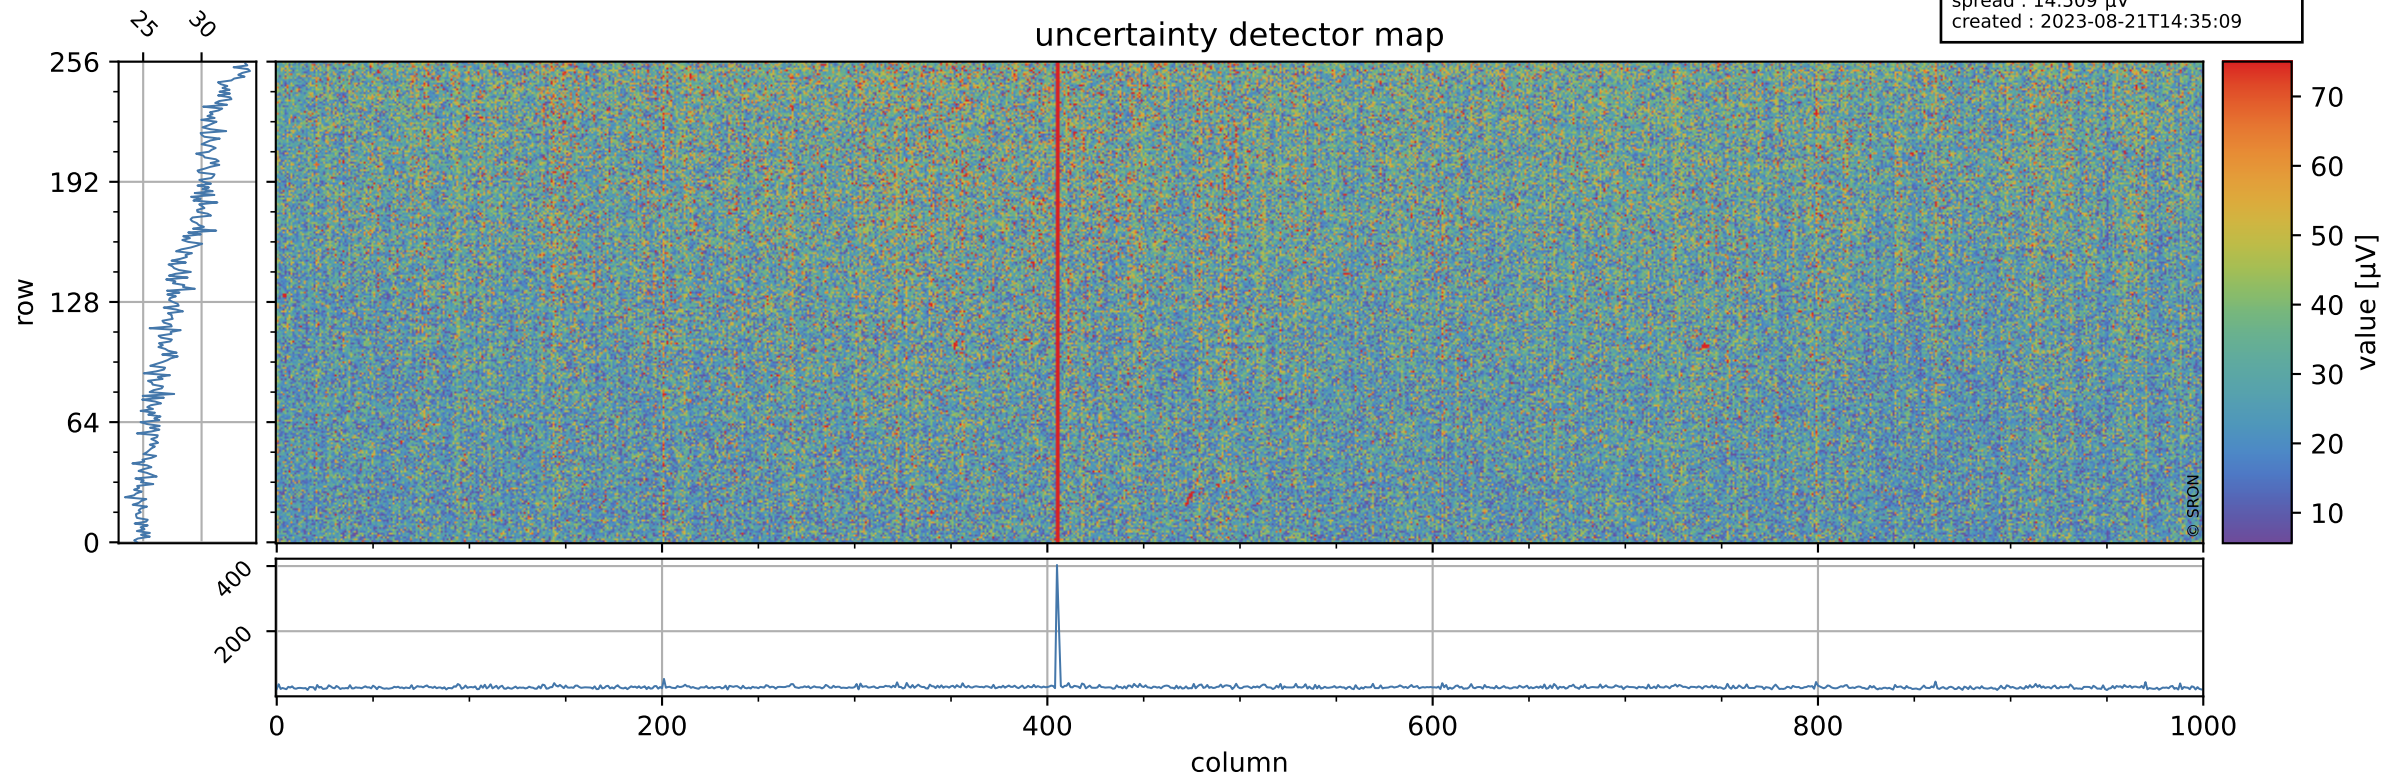

# Tropomi SWIR offset (official)

orbits : 19 in [11227, 11272]  
coverage : 2019-12-13 / 2019-12-16  
median : 0.52594 V  
spread : 0.035912 V  
created : 2023-08-21T14:35:08

## value detector map

# Tropomi SWIR offset (official)

orbits : 19 in [11227, 11272]  
coverage : 2019-12-13 / 2019-12-16  
median : 28.409  $\mu\text{V}$   
spread : 14.509  $\mu\text{V}$   
created : 2023-08-21T14:35:09

# Tropomi SWIR offset (official) ground-tracks of Sentinel-5P

orbits : 19 in [11227, 11272]  
coverage : 2019-12-13 / 2019-12-16  
created : 2023-08-21T14:35:10