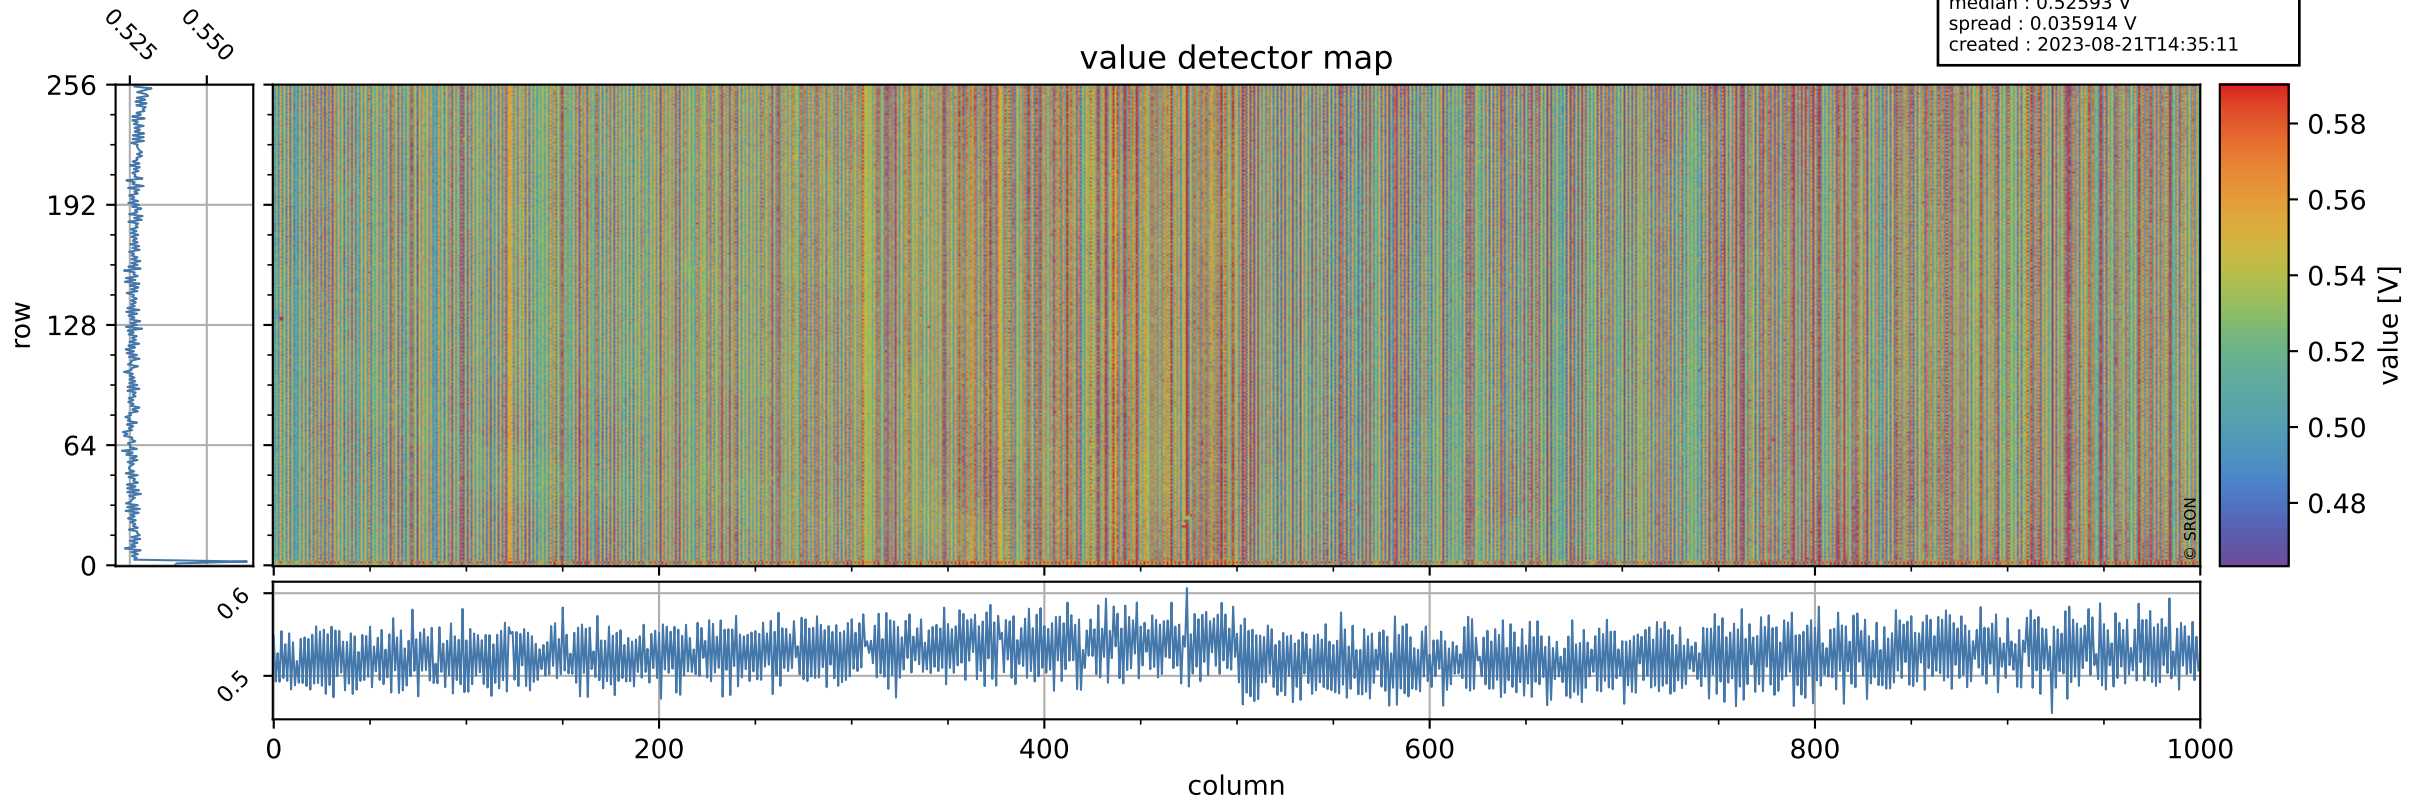

Tropomi SWIR offset (official)

orbits : 20 in [11242, 11287]
coverage : 2019-12-14 / 2019-12-17
median : 0.52593 V
spread : 0.035914 V
created : 2023-08-21T14:35:11

value detector map

Tropomi SWIR offset (official)

orbits : 20 in [11242, 11287]
coverage : 2019-12-14 / 2019-12-17
median : 27.775 μV
spread : 14.193 μV
created : 2023-08-21T14:35:12

Tropomi SWIR offset (official)

value compared with SWIR offset CKD

orbits : 20 in [11242, 11287]
coverage : 2019-12-14 / 2019-12-17
median : -0.089174 mV
spread : 0.36639 mV
created : 2023-08-21T14:35:12

Tropomi SWIR offset (official) ground-tracks of Sentinel-5P

orbits : 20 in [11242, 11287]
coverage : 2019-12-14 / 2019-12-17
created : 2023-08-21T14:35:13

Tropomi SWIR offset (official)

orbits : [2827, 11287]
coverage : 2018-04-30 / 2019-12-17
created : 2023-08-21T14:35:13

trend of detector median & temperatures