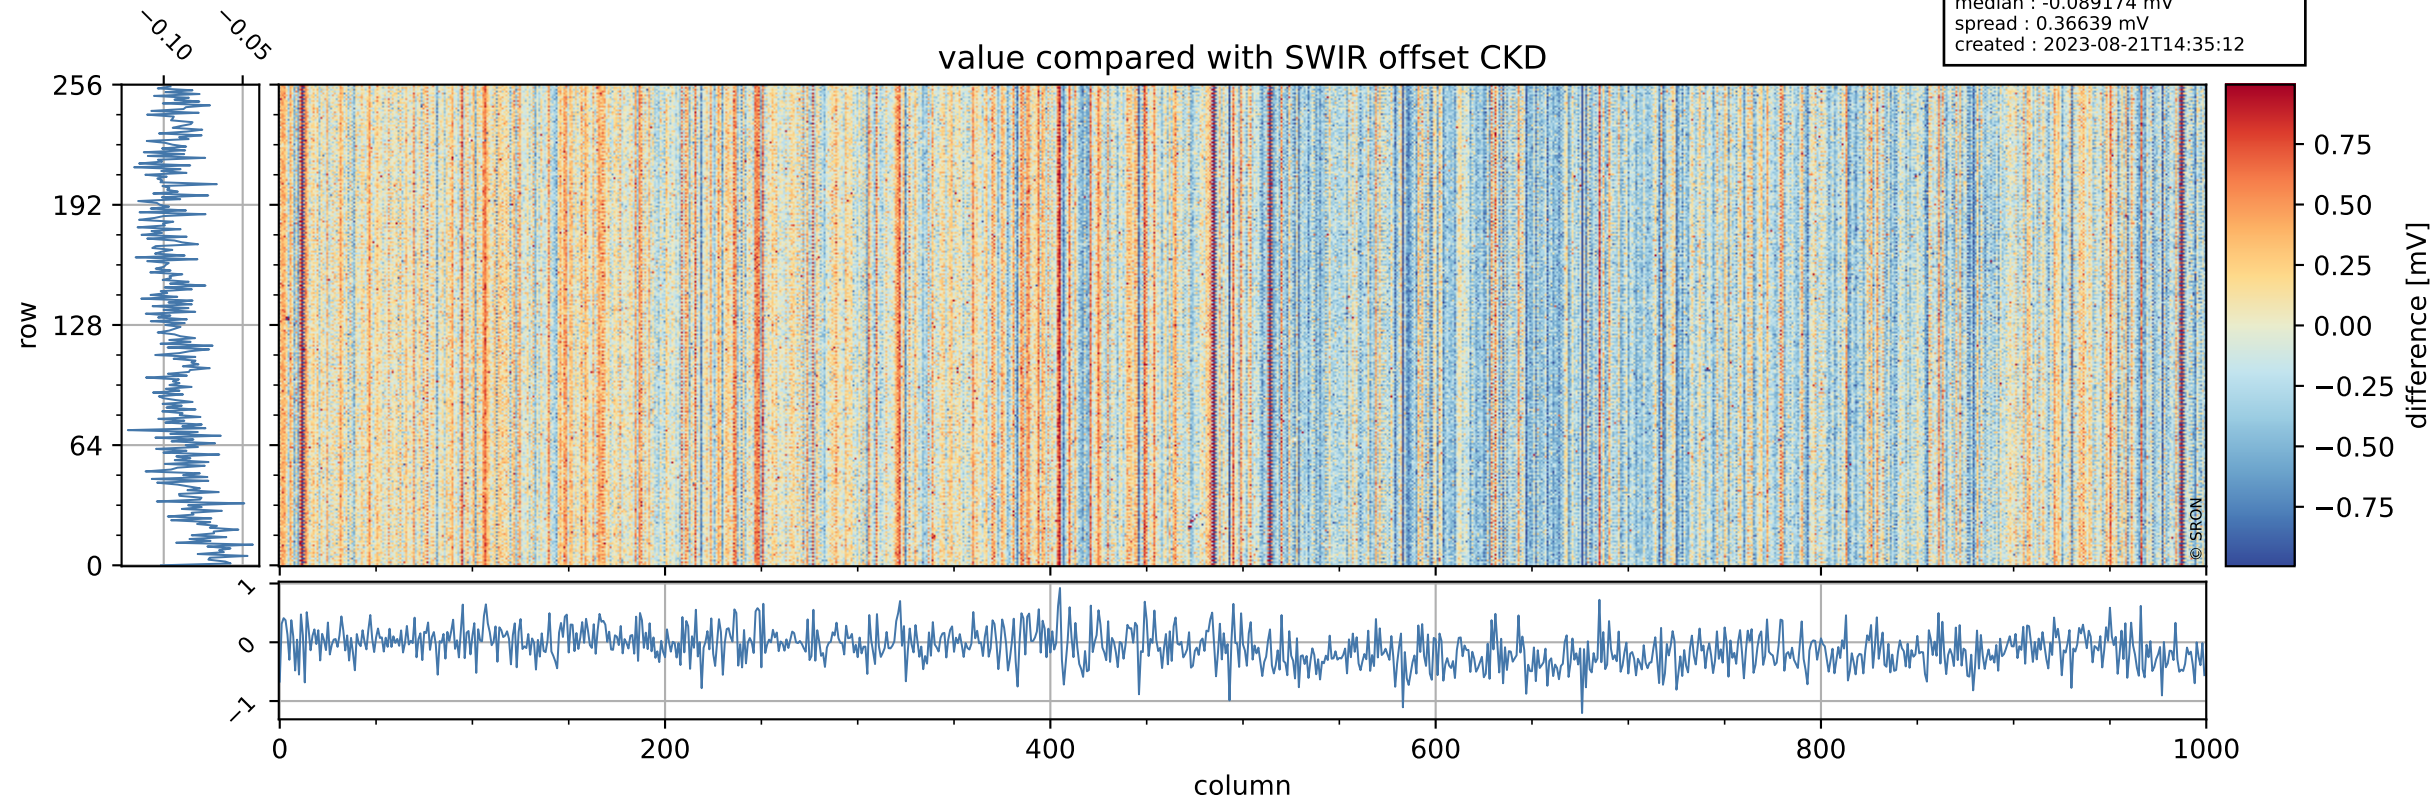

Tropomi SWIR offset (official)

orbits : 20 in [11242, 11287]
coverage : 2019-12-14 / 2019-12-17
median : 0.52593 V
spread : 0.035914 V
created : 2023-08-21T14:35:11

value detector map

Tropomi SWIR offset (official)

orbits : 20 in [11242, 11287]
coverage : 2019-12-14 / 2019-12-17
median : 27.775 μV
spread : 14.193 μV
created : 2023-08-21T14:35:12

Tropomi SWIR offset (official)

value compared with SWIR offset CKD

orbits : 20 in [11242, 11287]
coverage : 2019-12-14 / 2019-12-17
median : -0.089174 mV
spread : 0.36639 mV
created : 2023-08-21T14:35:12

Tropomi SWIR offset (official) ground-tracks of Sentinel-5P

orbits : 20 in [11242, 11287]
coverage : 2019-12-14 / 2019-12-17
created : 2023-08-21T14:35:13

Tropomi SWIR offset (official)

orbits : [2827, 11287]
coverage : 2018-04-30 / 2019-12-17
created : 2023-08-21T14:35:13

trend of detector median & temperatures