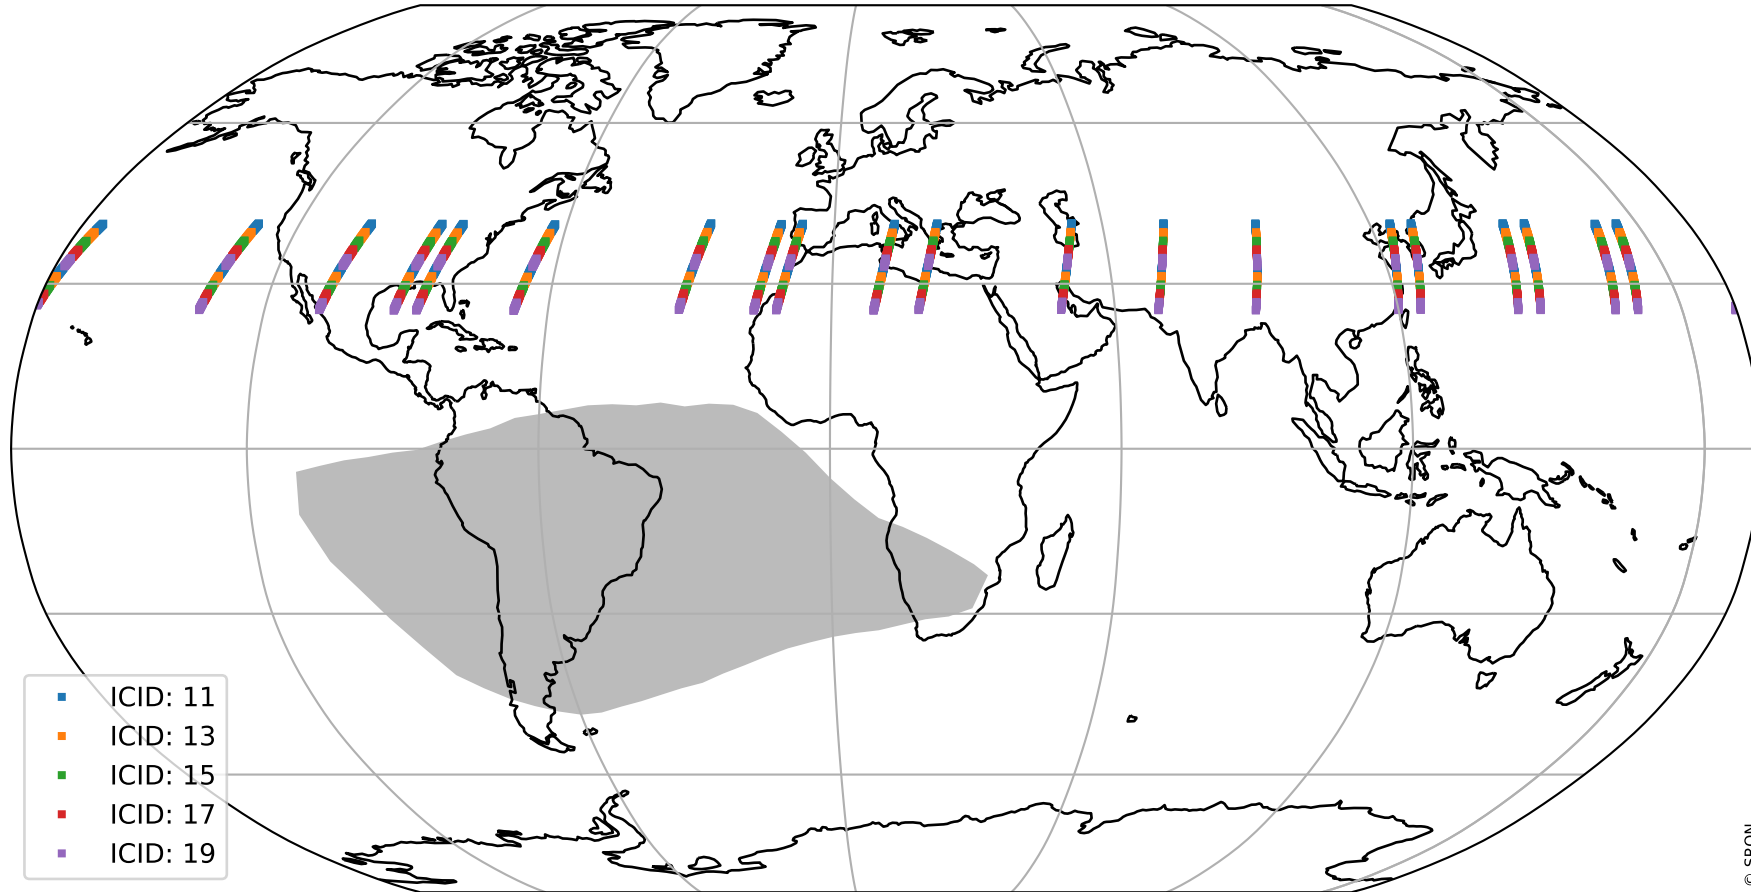

Tropomi SWIR offset (official)

orbits : 20 in [11242, 11287]
coverage : 2019-12-14 / 2019-12-17
median : 0.52593 V
spread : 0.035914 V
created : 2023-08-21T14:35:11

value detector map

Tropomi SWIR offset (official)

orbits : 20 in [11242, 11287]
coverage : 2019-12-14 / 2019-12-17
median : 27.775 μV
spread : 14.193 μV
created : 2023-08-21T14:35:12

Tropomi SWIR offset (official)

value compared with SWIR offset CKD

orbits : 20 in [11242, 11287]
coverage : 2019-12-14 / 2019-12-17
median : -0.089174 mV
spread : 0.36639 mV
created : 2023-08-21T14:35:12

Tropomi SWIR offset (official) ground-tracks of Sentinel-5P

orbits : 20 in [11242, 11287]
coverage : 2019-12-14 / 2019-12-17
created : 2023-08-21T14:35:13

Tropomi SWIR offset (official)

orbits : [2827, 11287]
coverage : 2018-04-30 / 2019-12-17
created : 2023-08-21T14:35:13