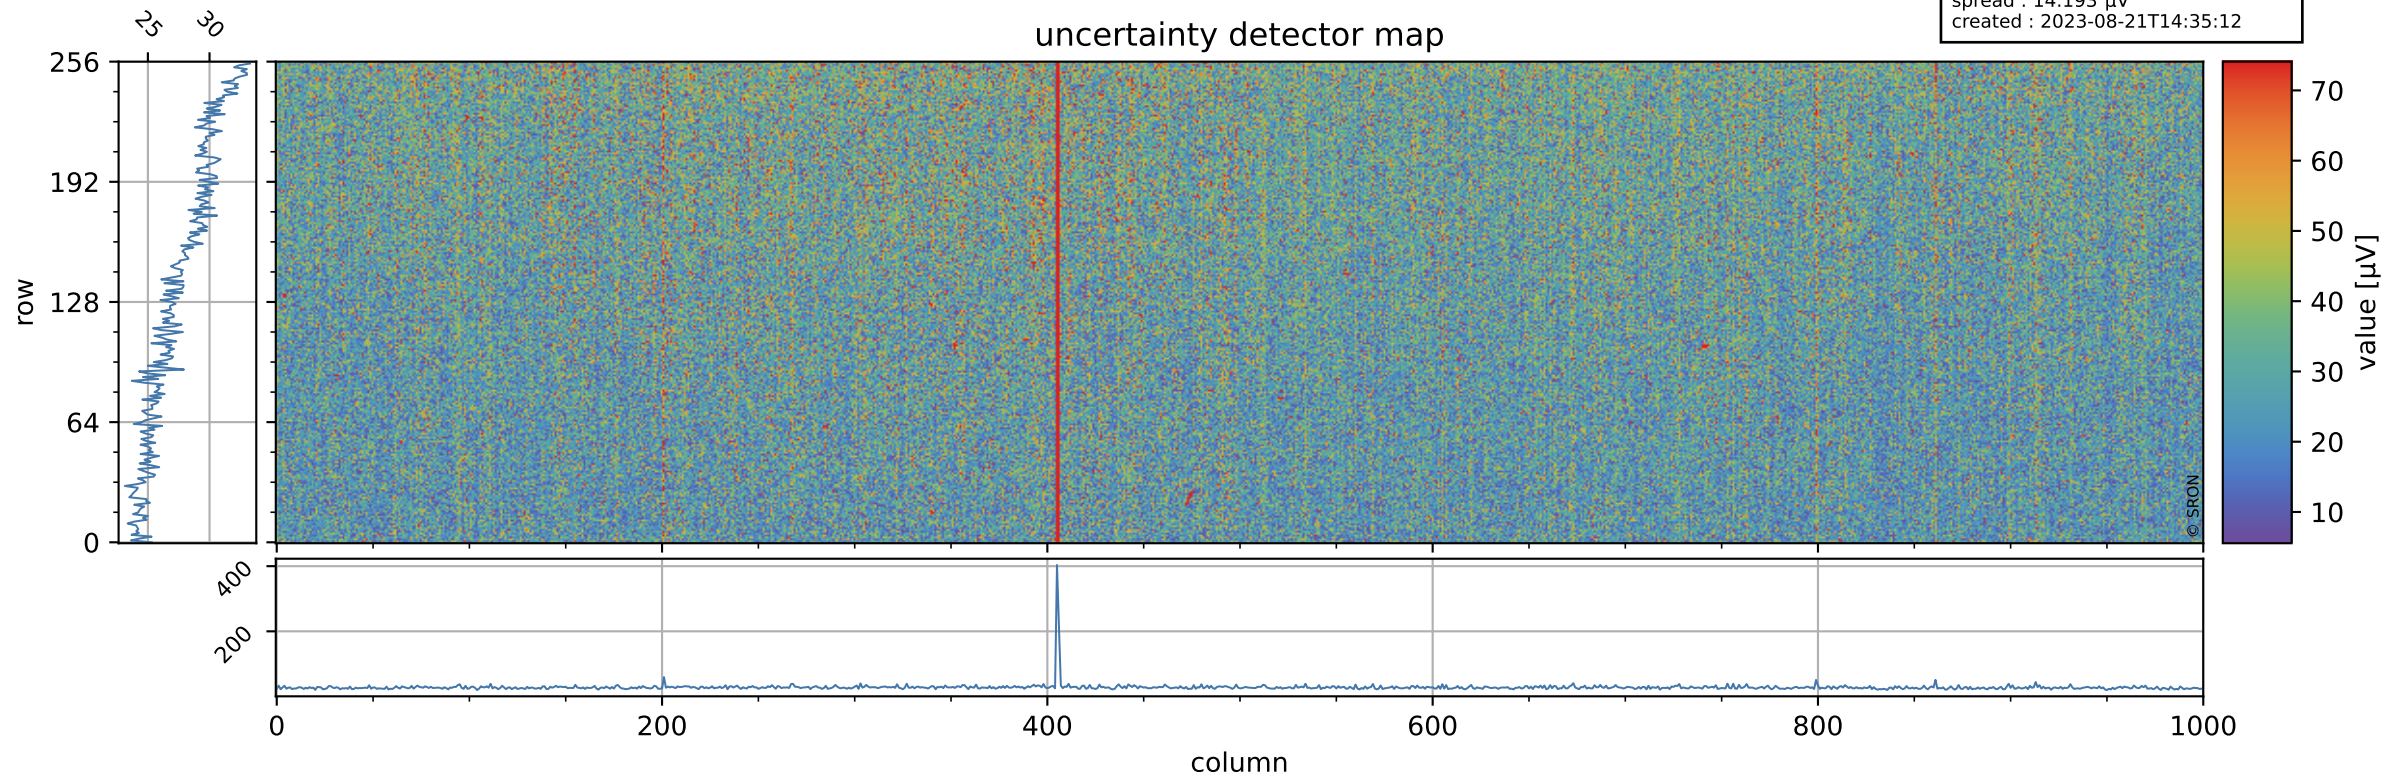

Tropomi SWIR offset (official)

orbits : 20 in [11242, 11287]
coverage : 2019-12-14 / 2019-12-17
median : 0.52593 V
spread : 0.035914 V
created : 2023-08-21T14:35:11

value detector map

Tropomi SWIR offset (official)

orbits : 20 in [11242, 11287]
coverage : 2019-12-14 / 2019-12-17
median : 27.775 μV
spread : 14.193 μV
created : 2023-08-21T14:35:12

Tropomi SWIR offset (official)

value compared with SWIR offset CKD

orbits : 20 in [11242, 11287]
coverage : 2019-12-14 / 2019-12-17
median : -0.089174 mV
spread : 0.36639 mV
created : 2023-08-21T14:35:12

Tropomi SWIR offset (official) ground-tracks of Sentinel-5P

orbits : 20 in [11242, 11287]
coverage : 2019-12-14 / 2019-12-17
created : 2023-08-21T14:35:13

Tropomi SWIR offset (official)

orbits : [2827, 11287]
coverage : 2018-04-30 / 2019-12-17
created : 2023-08-21T14:35:13

trend of detector median & temperatures