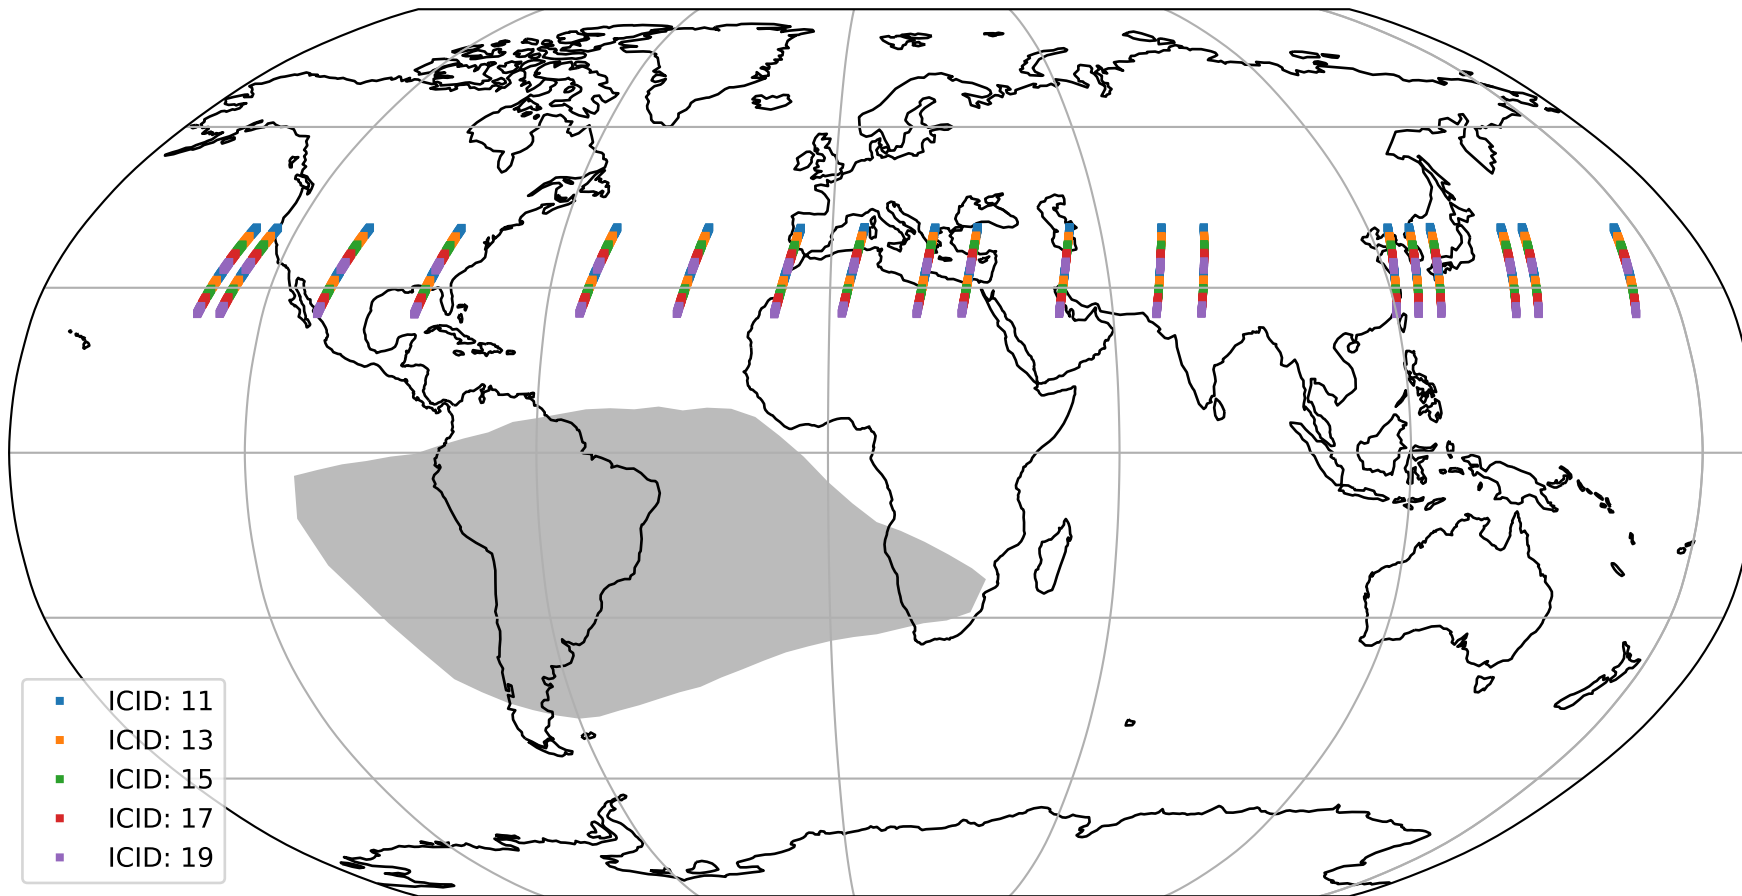

Tropomi SWIR offset (official)

orbits : 19 in [11257, 11302]
coverage : 2019-12-16 / 2019-12-19
median : 0.52592 V
spread : 0.035917 V
created : 2023-08-21T14:35:15

value detector map

Tropomi SWIR offset (official)

orbits : 19 in [11257, 11302]
coverage : 2019-12-16 / 2019-12-19
median : 27.365 μV
spread : 13.923 μV
created : 2023-08-21T14:35:15

Tropomi SWIR offset (official)

orbits : 19 in [11257, 11302]
coverage : 2019-12-16 / 2019-12-19
median : -0.10199 mV
spread : 0.36866 mV
created : 2023-08-21T14:35:15

value compared with SWIR offset CKD

Tropomi SWIR offset (official) ground-tracks of Sentinel-5P

orbits : 19 in [11257, 11302]
coverage : 2019-12-16 / 2019-12-19
created : 2023-08-21T14:35:16

Tropomi SWIR offset (official)

orbits : [2827, 11302]
coverage : 2018-04-30 / 2019-12-19
created : 2023-08-21T14:35:16

trend of detector median & temperatures