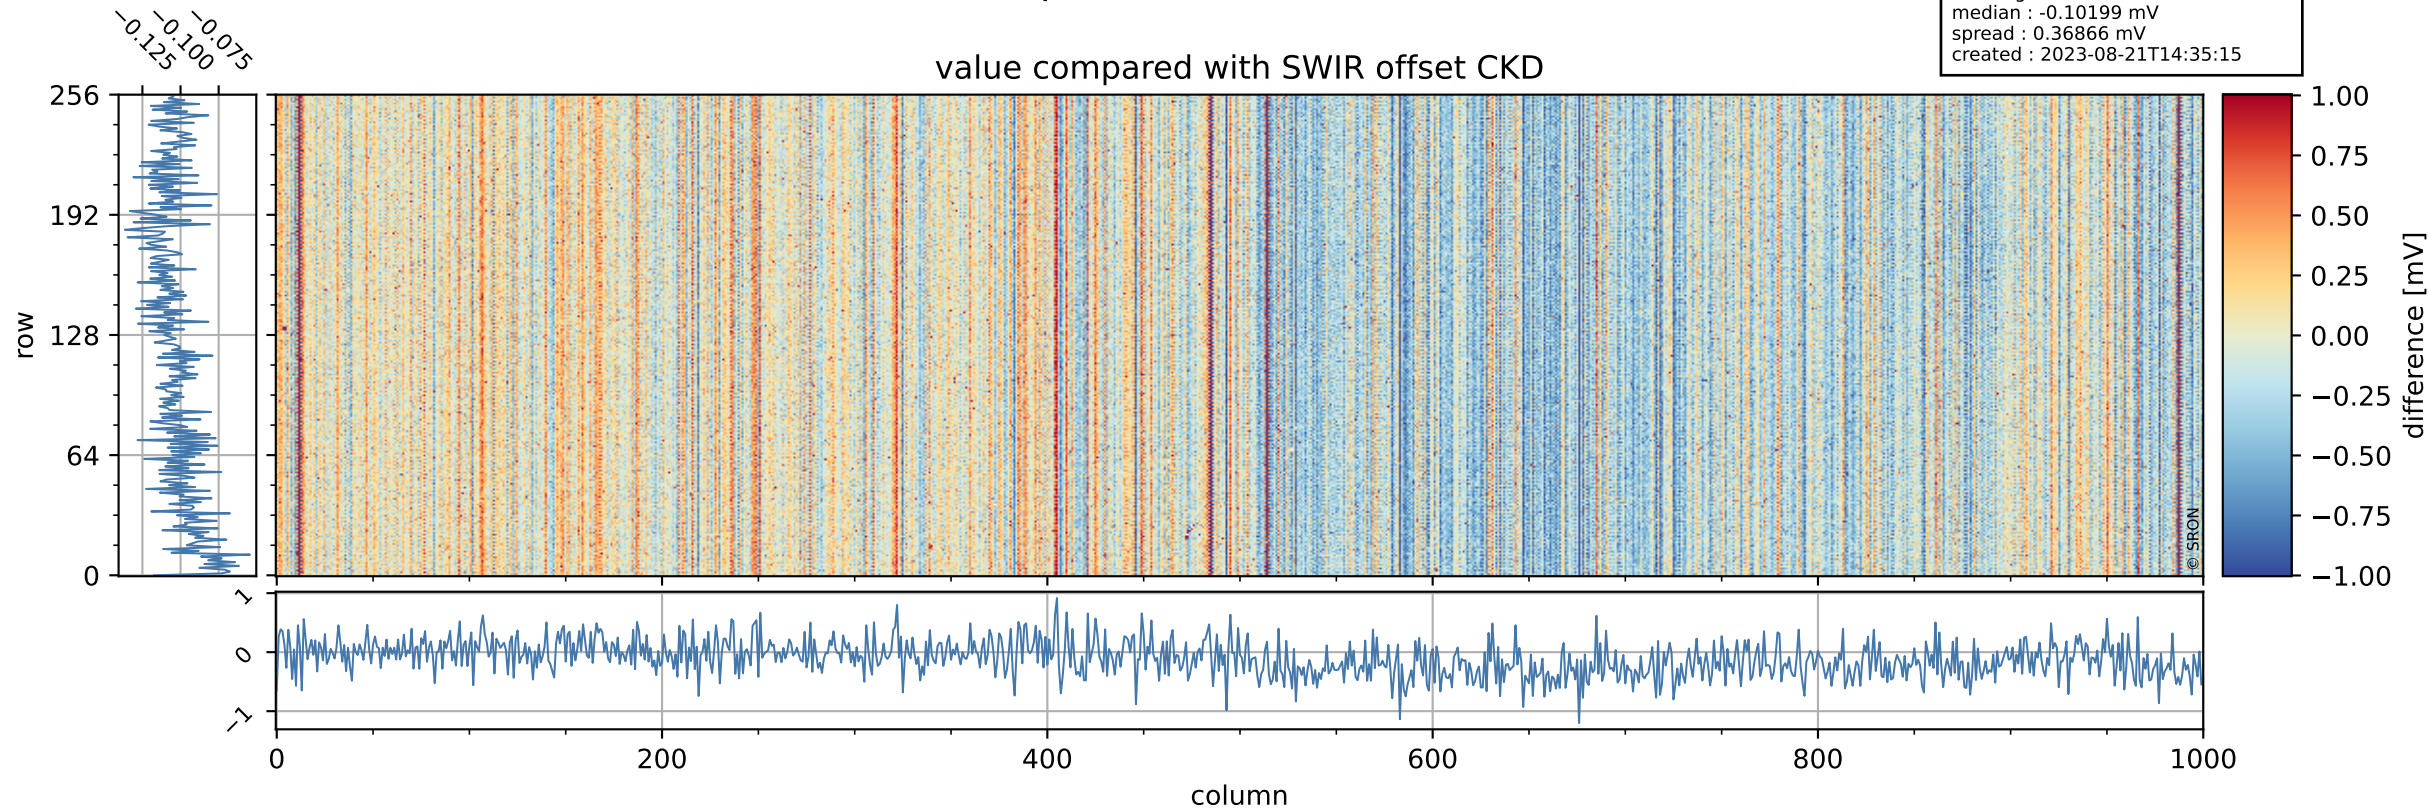

Tropomi SWIR offset (official)

orbits : 19 in [11257, 11302]
coverage : 2019-12-16 / 2019-12-19
median : 0.52592 V
spread : 0.035917 V
created : 2023-08-21T14:35:15

value detector map

Tropomi SWIR offset (official)

orbits : 19 in [11257, 11302]
coverage : 2019-12-16 / 2019-12-19
median : 27.365 μV
spread : 13.923 μV
created : 2023-08-21T14:35:15

Tropomi SWIR offset (official)

orbits : 19 in [11257, 11302]
coverage : 2019-12-16 / 2019-12-19
median : -0.10199 mV
spread : 0.36866 mV
created : 2023-08-21T14:35:15

value compared with SWIR offset CKD

Tropomi SWIR offset (official) ground-tracks of Sentinel-5P

orbits : 19 in [11257, 11302]
coverage : 2019-12-16 / 2019-12-19
created : 2023-08-21T14:35:16

Tropomi SWIR offset (official)

orbits : [2827, 11302]
coverage : 2018-04-30 / 2019-12-19
created : 2023-08-21T14:35:16

trend of detector median & temperatures