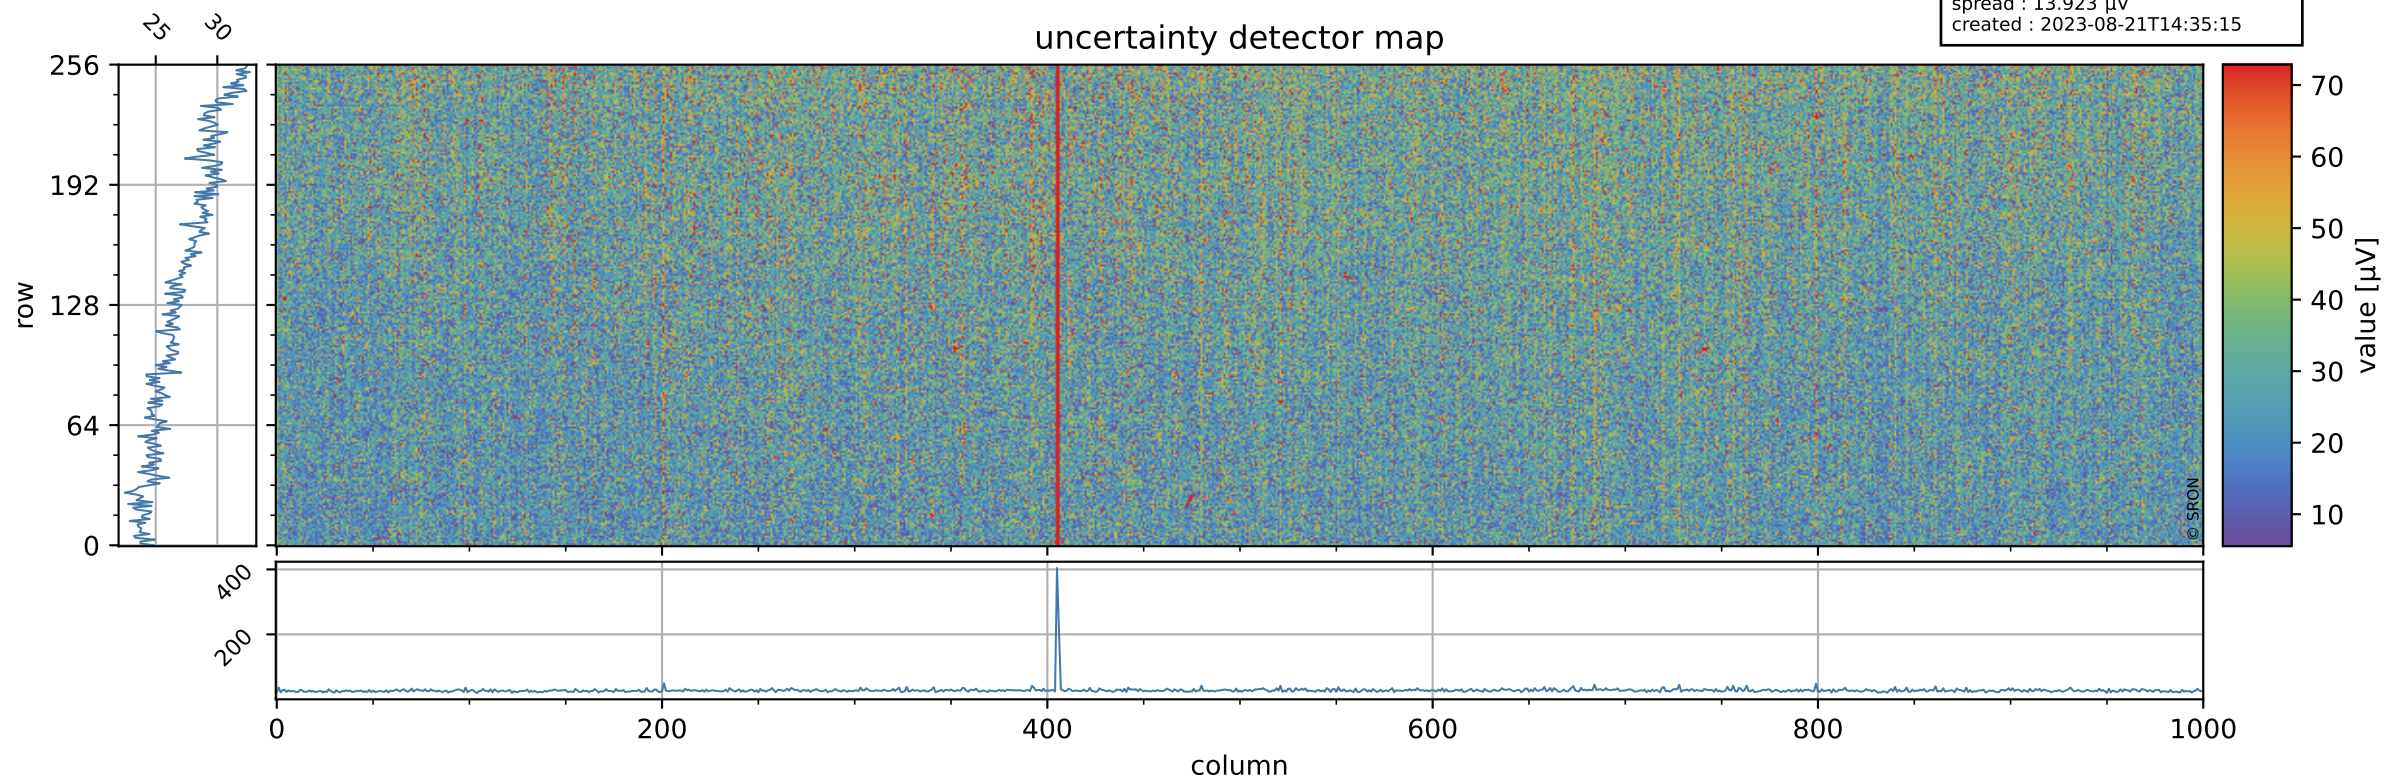

Tropomi SWIR offset (official)

orbits : 19 in [11257, 11302]
coverage : 2019-12-16 / 2019-12-19
median : 0.52592 V
spread : 0.035917 V
created : 2023-08-21T14:35:15

value detector map

Tropomi SWIR offset (official)

orbits : 19 in [11257, 11302]
coverage : 2019-12-16 / 2019-12-19
median : 27.365 μV
spread : 13.923 μV
created : 2023-08-21T14:35:15

Tropomi SWIR offset (official)

orbits : 19 in [11257, 11302]
coverage : 2019-12-16 / 2019-12-19
median : -0.10199 mV
spread : 0.36866 mV
created : 2023-08-21T14:35:15

value compared with SWIR offset CKD

Tropomi SWIR offset (official) ground-tracks of Sentinel-5P

orbits : 19 in [11257, 11302]
coverage : 2019-12-16 / 2019-12-19
created : 2023-08-21T14:35:16

Tropomi SWIR offset (official)

orbits : [2827, 11302]
coverage : 2018-04-30 / 2019-12-19
created : 2023-08-21T14:35:16

trend of detector median & temperatures