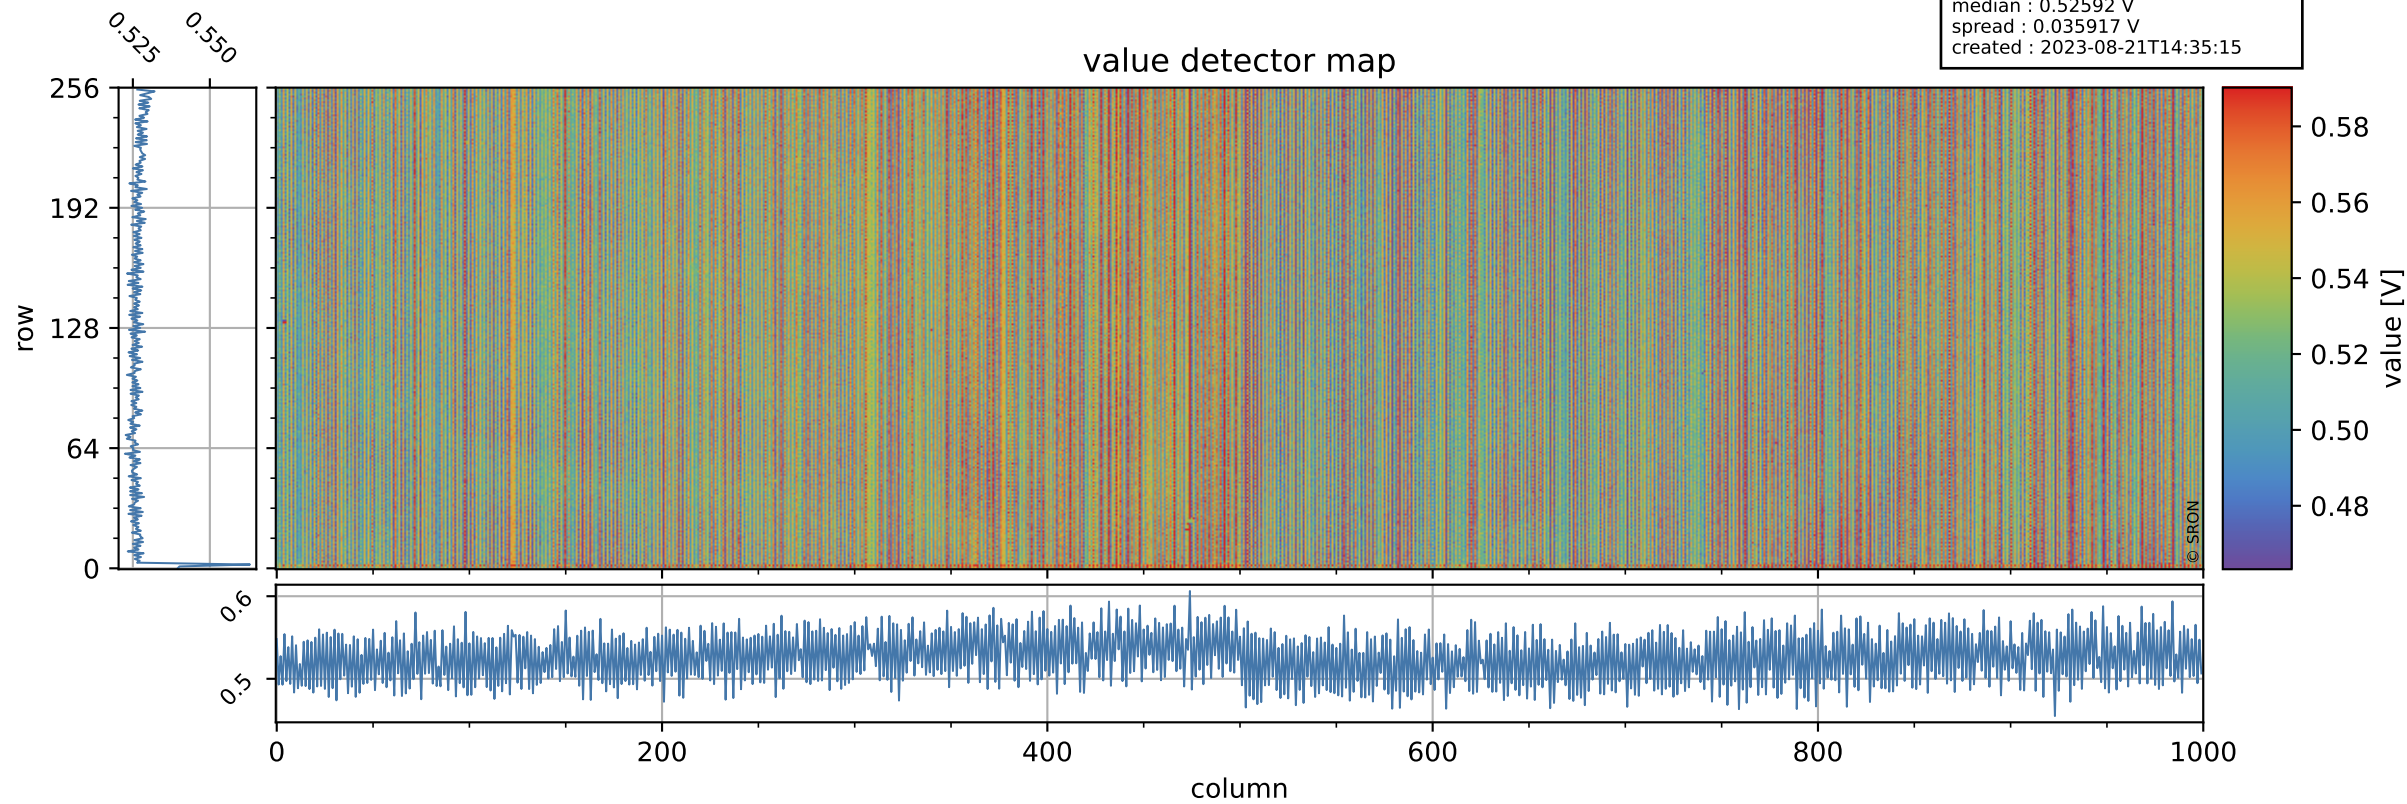

Tropomi SWIR offset (official)

orbits : 19 in [11257, 11302]
coverage : 2019-12-16 / 2019-12-19
median : 0.52592 V
spread : 0.035917 V
created : 2023-08-21T14:35:15

value detector map

Tropomi SWIR offset (official)

orbits : 19 in [11257, 11302]
coverage : 2019-12-16 / 2019-12-19
median : 27.365 μV
spread : 13.923 μV
created : 2023-08-21T14:35:15

Tropomi SWIR offset (official)

orbits : 19 in [11257, 11302]
coverage : 2019-12-16 / 2019-12-19
median : -0.10199 mV
spread : 0.36866 mV
created : 2023-08-21T14:35:15

value compared with SWIR offset CKD

Tropomi SWIR offset (official) ground-tracks of Sentinel-5P

orbits : 19 in [11257, 11302]
coverage : 2019-12-16 / 2019-12-19
created : 2023-08-21T14:35:16

Tropomi SWIR offset (official)

orbits : [2827, 11302]
coverage : 2018-04-30 / 2019-12-19
created : 2023-08-21T14:35:16

trend of detector median & temperatures