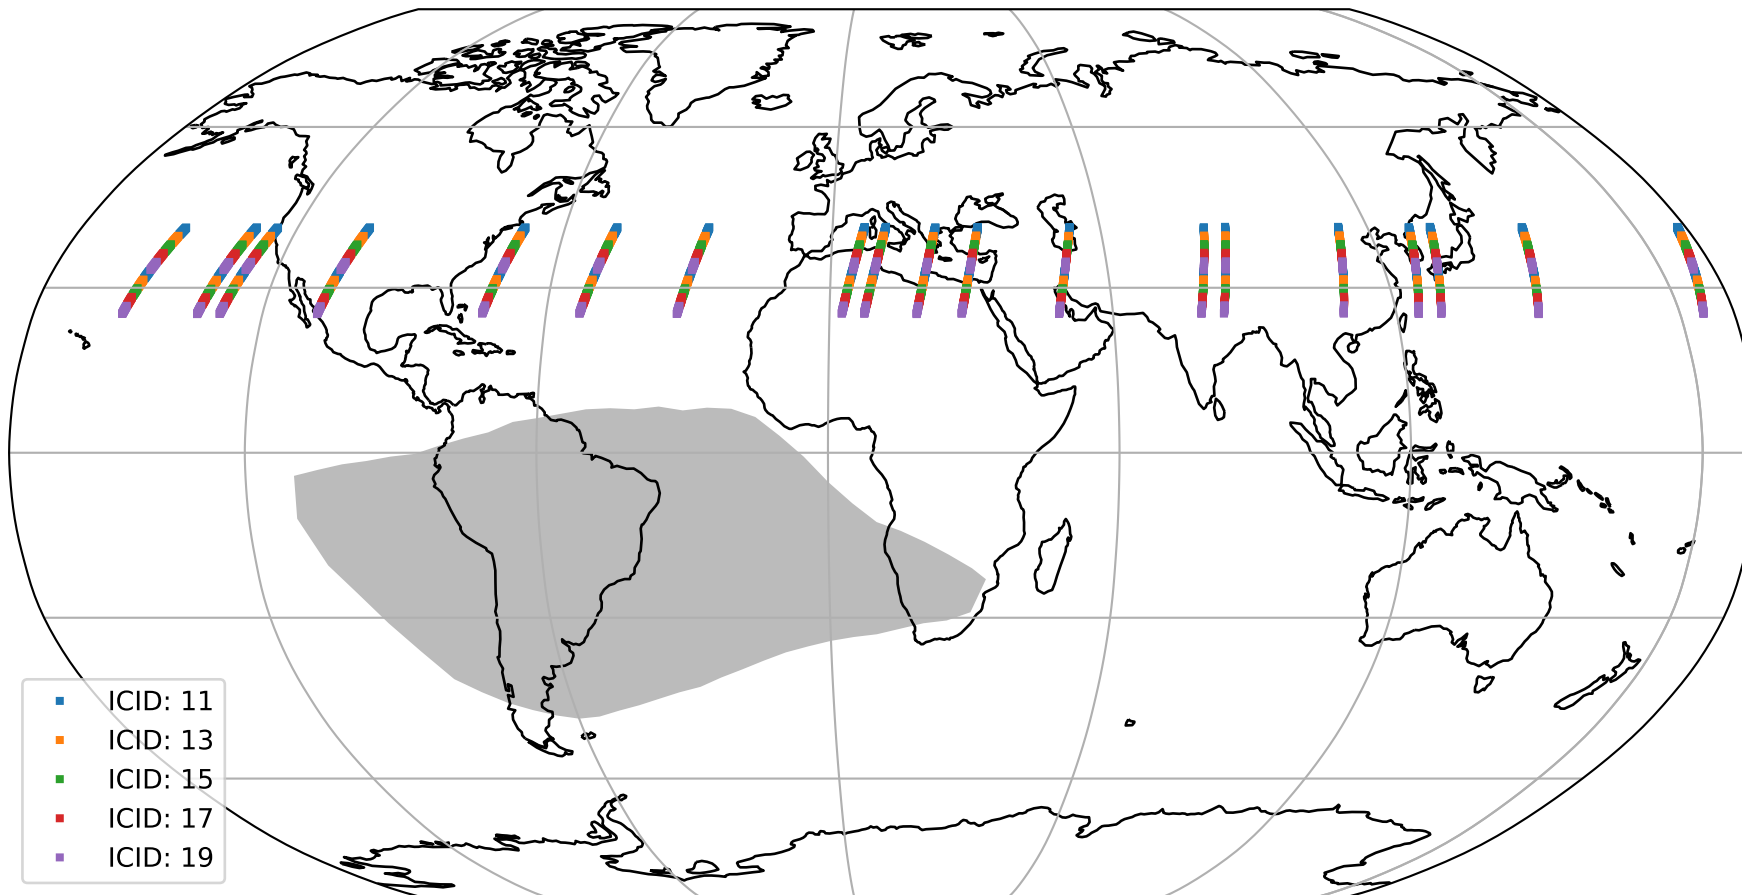

Tropomi SWIR offset (official)

orbits : 19 in [11272, 11317]
coverage : 2019-12-16 / 2019-12-20
median : 0.52592 V
spread : 0.035917 V
created : 2023-08-21T14:35:17

value detector map

Tropomi SWIR offset (official)

orbits : 19 in [11272, 11317]
coverage : 2019-12-16 / 2019-12-20
median : 27.66 μV
spread : 13.997 μV
created : 2023-08-21T14:35:18

Tropomi SWIR offset (official)

orbits : 19 in [11272, 11317]
coverage : 2019-12-16 / 2019-12-20
median : -0.09874 mV
spread : 0.36583 mV
created : 2023-08-21T14:35:18

value compared with SWIR offset CKD

Tropomi SWIR offset (official) ground-tracks of Sentinel-5P

orbits : 19 in [11272, 11317]
coverage : 2019-12-16 / 2019-12-20
created : 2023-08-21T14:35:19

Tropomi SWIR offset (official)

orbits : [2827, 11317]
coverage : 2018-04-30 / 2019-12-20
created : 2023-08-21T14:35:19

trend of detector median & temperatures