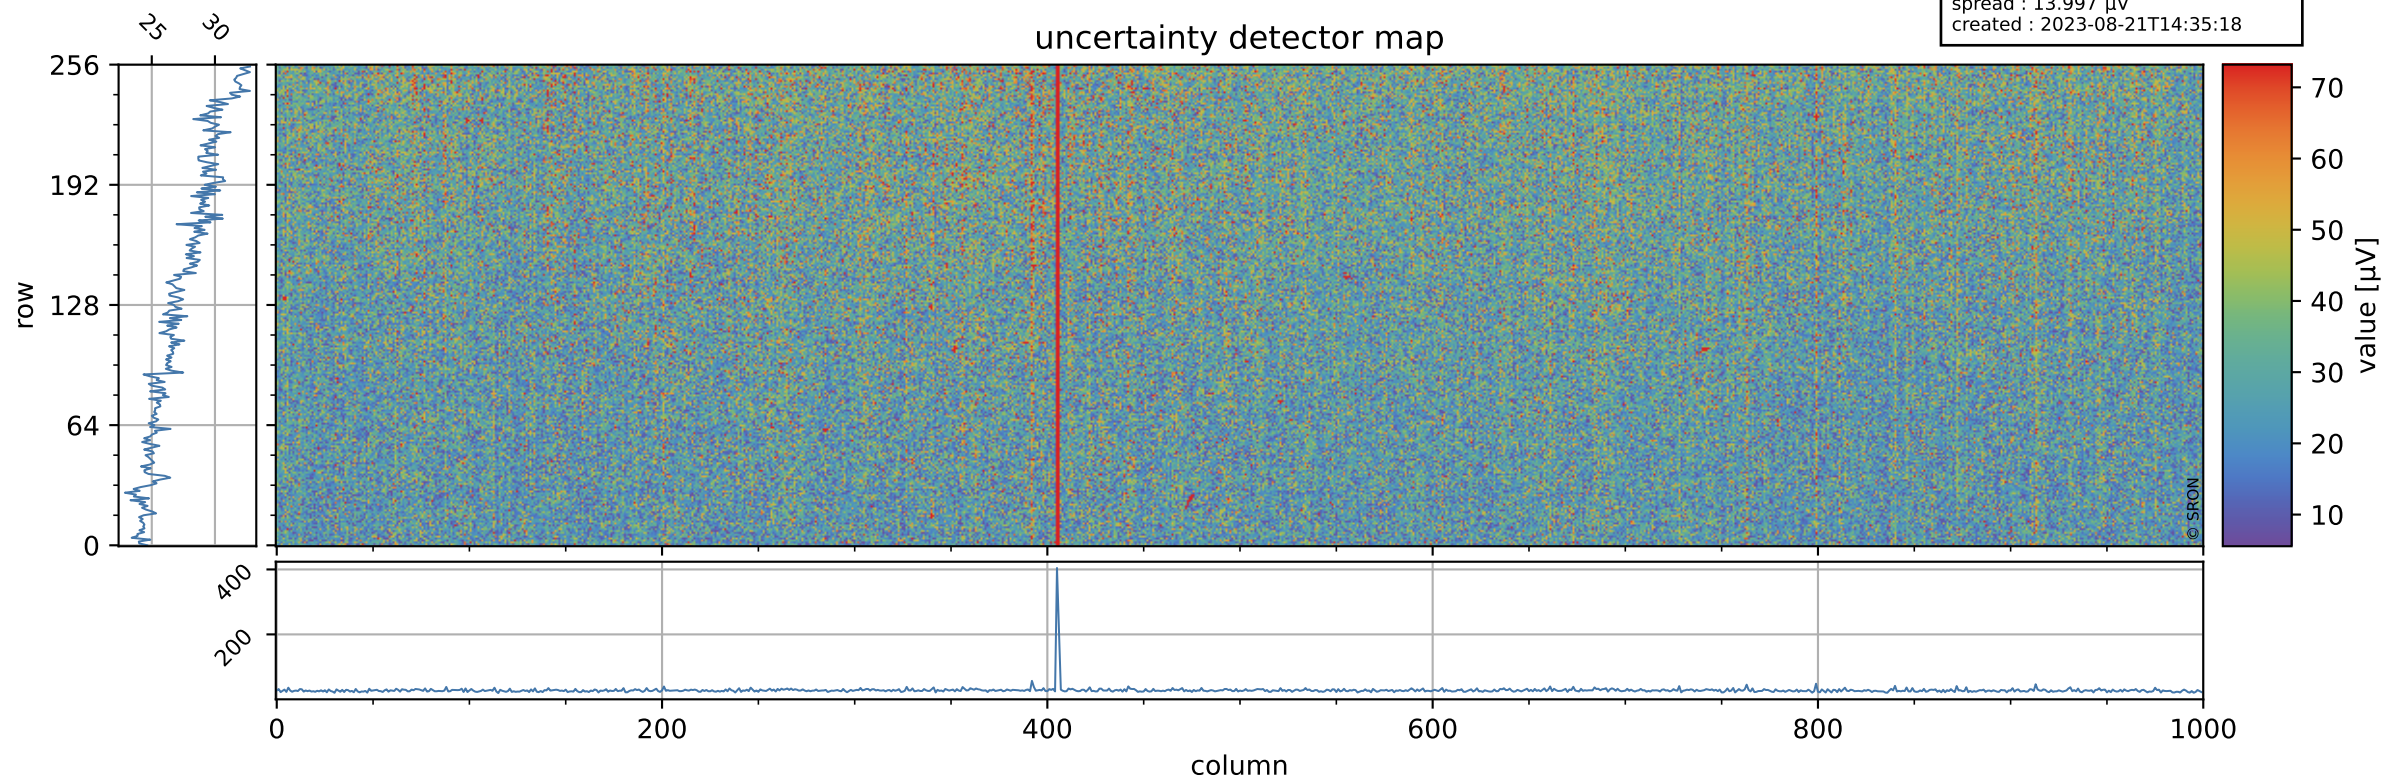

Tropomi SWIR offset (official)

orbits : 19 in [11272, 11317]
coverage : 2019-12-16 / 2019-12-20
median : 0.52592 V
spread : 0.035917 V
created : 2023-08-21T14:35:17

value detector map

Tropomi SWIR offset (official)

orbits : 19 in [11272, 11317]
coverage : 2019-12-16 / 2019-12-20
median : 27.66 μV
spread : 13.997 μV
created : 2023-08-21T14:35:18

Tropomi SWIR offset (official)

orbits : 19 in [11272, 11317]
coverage : 2019-12-16 / 2019-12-20
median : -0.09874 mV
spread : 0.36583 mV
created : 2023-08-21T14:35:18

value compared with SWIR offset CKD

Tropomi SWIR offset (official) ground-tracks of Sentinel-5P

orbits : 19 in [11272, 11317]
coverage : 2019-12-16 / 2019-12-20
created : 2023-08-21T14:35:19

Tropomi SWIR offset (official)

orbits : [2827, 11317]
coverage : 2018-04-30 / 2019-12-20
created : 2023-08-21T14:35:19

trend of detector median & temperatures