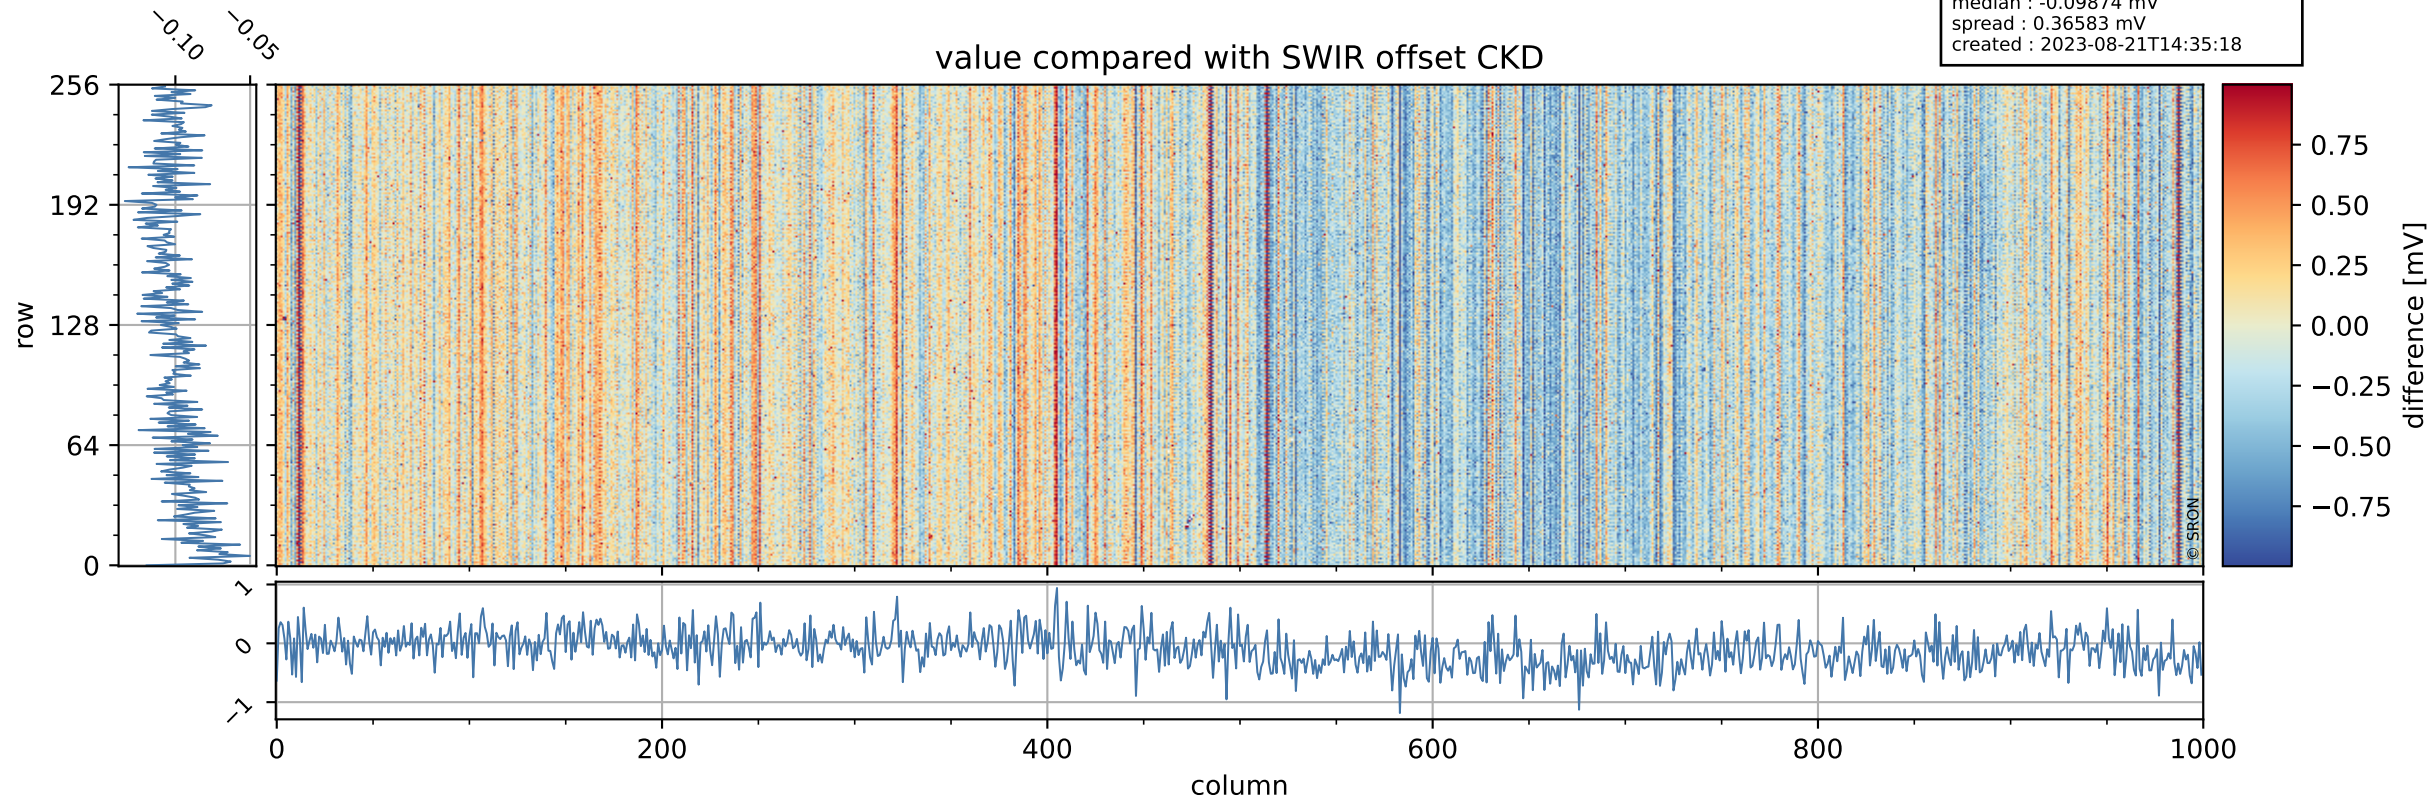

Tropomi SWIR offset (official)

orbits : 19 in [11272, 11317]
coverage : 2019-12-16 / 2019-12-20
median : 0.52592 V
spread : 0.035917 V
created : 2023-08-21T14:35:17

value detector map

Tropomi SWIR offset (official)

orbits : 19 in [11272, 11317]
coverage : 2019-12-16 / 2019-12-20
median : 27.66 μV
spread : 13.997 μV
created : 2023-08-21T14:35:18

Tropomi SWIR offset (official)

orbits : 19 in [11272, 11317]
coverage : 2019-12-16 / 2019-12-20
median : -0.09874 mV
spread : 0.36583 mV
created : 2023-08-21T14:35:18

value compared with SWIR offset CKD

Tropomi SWIR offset (official) ground-tracks of Sentinel-5P

orbits : 19 in [11272, 11317]
coverage : 2019-12-16 / 2019-12-20
created : 2023-08-21T14:35:19

Tropomi SWIR offset (official)

orbits : [2827, 11317]
coverage : 2018-04-30 / 2019-12-20
created : 2023-08-21T14:35:19

trend of detector median & temperatures