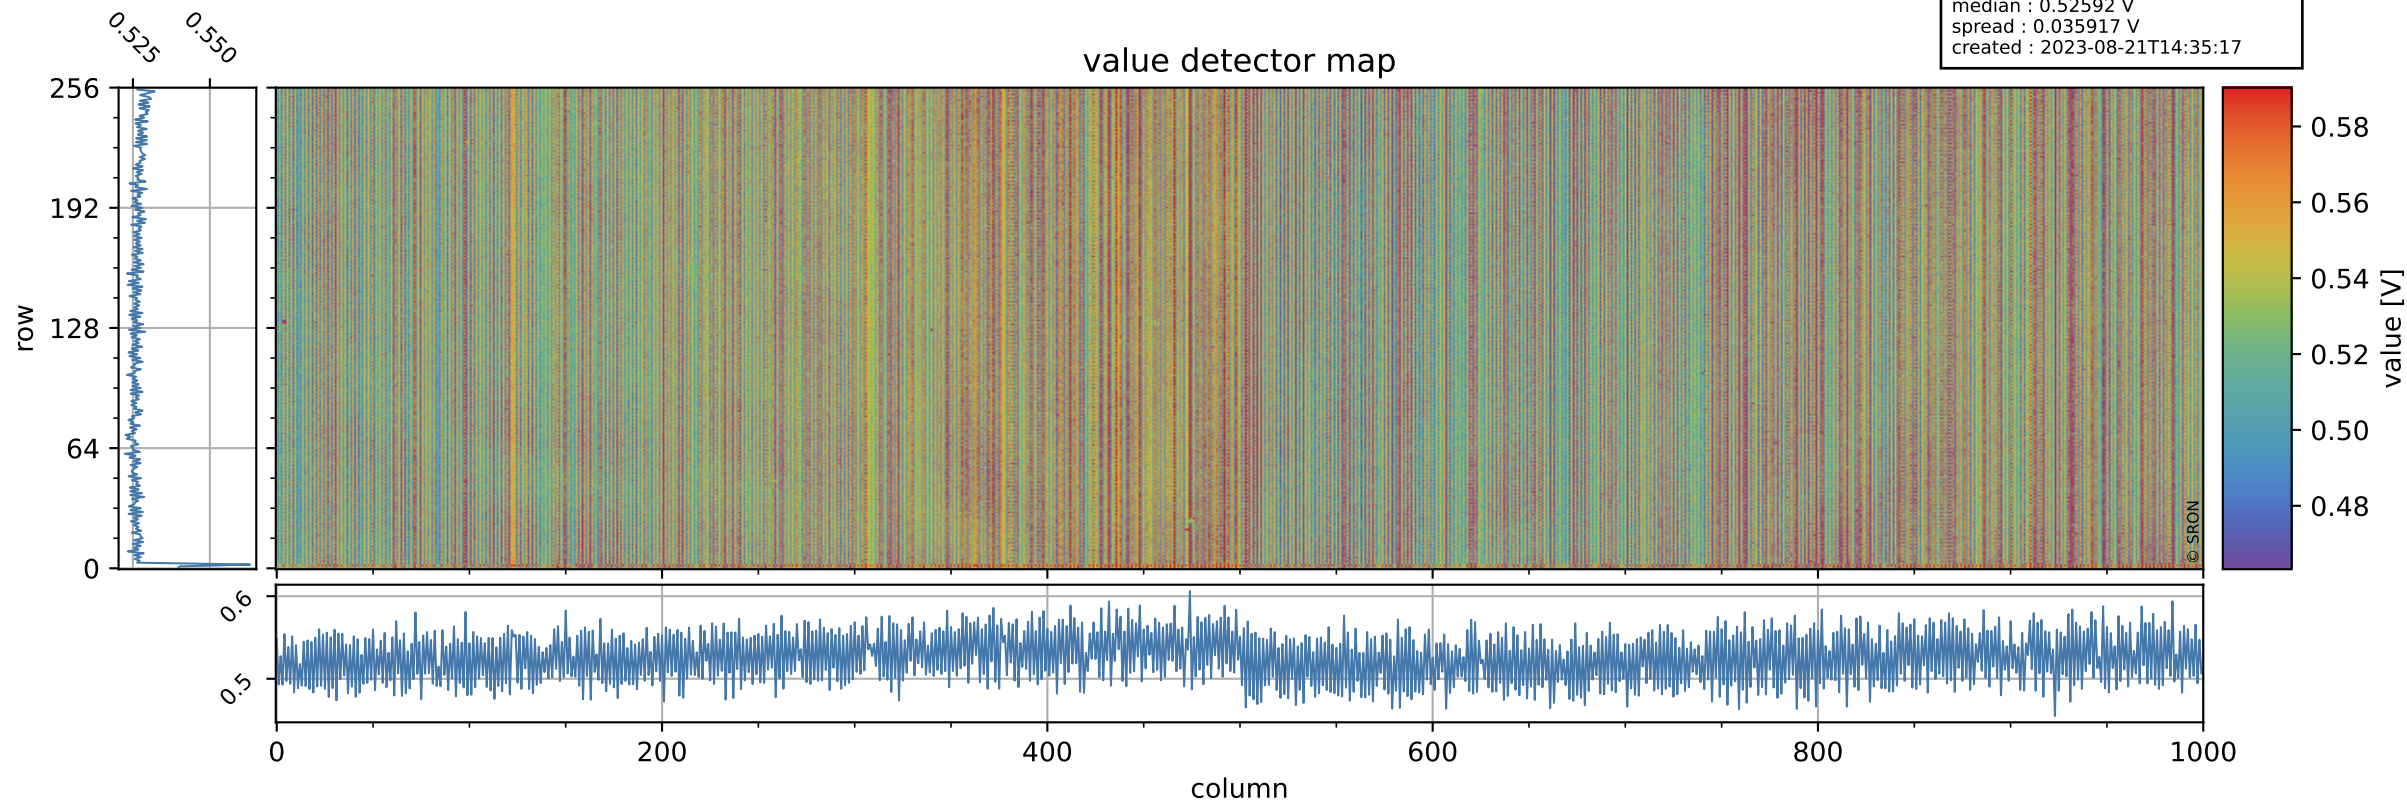

Tropomi SWIR offset (official)

orbits : 19 in [11272, 11317]
coverage : 2019-12-16 / 2019-12-20
median : 0.52592 V
spread : 0.035917 V
created : 2023-08-21T14:35:17

value detector map

Tropomi SWIR offset (official)

orbits : 19 in [11272, 11317]
coverage : 2019-12-16 / 2019-12-20
median : 27.66 μV
spread : 13.997 μV
created : 2023-08-21T14:35:18

Tropomi SWIR offset (official)

orbits : 19 in [11272, 11317]
coverage : 2019-12-16 / 2019-12-20
median : -0.09874 mV
spread : 0.36583 mV
created : 2023-08-21T14:35:18

value compared with SWIR offset CKD

Tropomi SWIR offset (official) ground-tracks of Sentinel-5P

orbits : 19 in [11272, 11317]
coverage : 2019-12-16 / 2019-12-20
created : 2023-08-21T14:35:19

Tropomi SWIR offset (official)

orbits : [2827, 11317]
coverage : 2018-04-30 / 2019-12-20
created : 2023-08-21T14:35:19

trend of detector median & temperatures