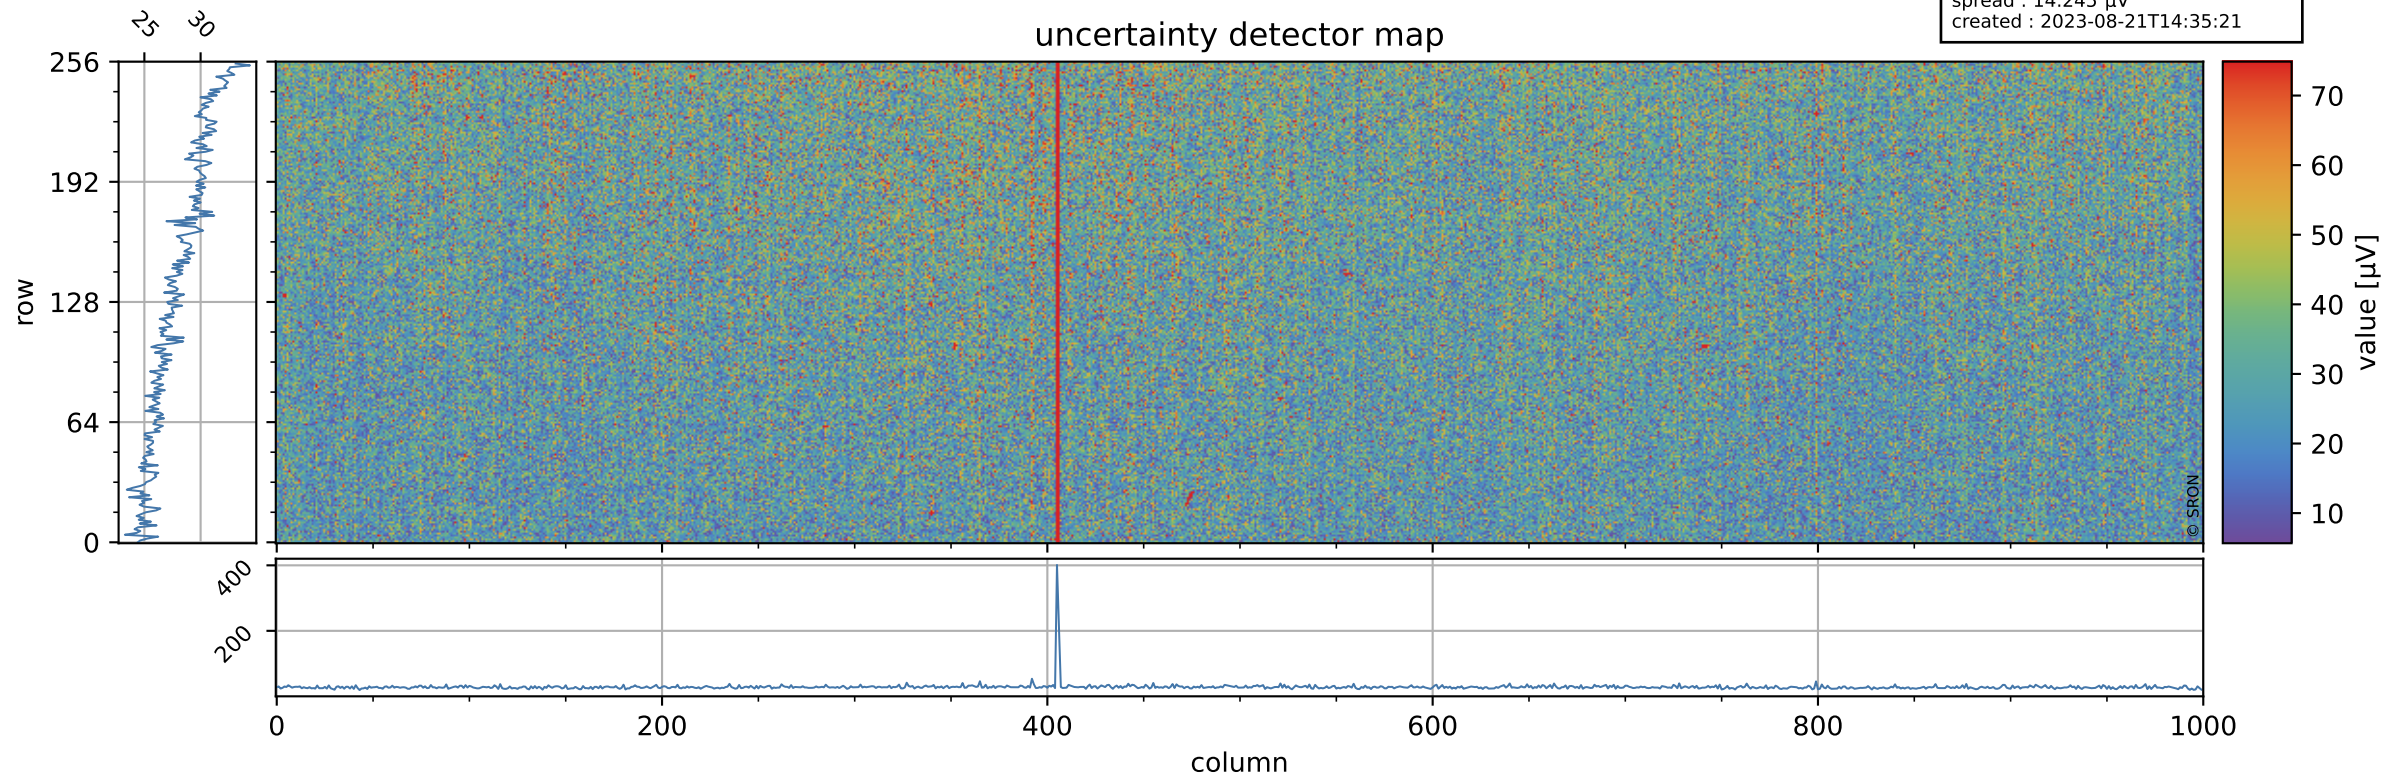

Tropomi SWIR offset (official)

orbits : 18 in [11287, 11332]
coverage : 2019-12-18 / 2019-12-21
median : 0.52593 V
spread : 0.035917 V
created : 2023-08-21T14:35:20

value detector map

Tropomi SWIR offset (official)

orbits : 18 in [11287, 11332]
coverage : 2019-12-18 / 2019-12-21
median : 28.192 μV
spread : 14.245 μV
created : 2023-08-21T14:35:21

Tropomi SWIR offset (official)

orbits : 18 in [11287, 11332]
coverage : 2019-12-18 / 2019-12-21
median : -0.094711 mV
spread : 0.36347 mV
created : 2023-08-21T14:35:21

value compared with SWIR offset CKD

Tropomi SWIR offset (official) ground-tracks of Sentinel-5P

orbits : 18 in [11287, 11332]
coverage : 2019-12-18 / 2019-12-21
created : 2023-08-21T14:35:22

Tropomi SWIR offset (official)

orbits : [2827, 11332]
coverage : 2018-04-30 / 2019-12-21
created : 2023-08-21T14:35:22

trend of detector median & temperatures