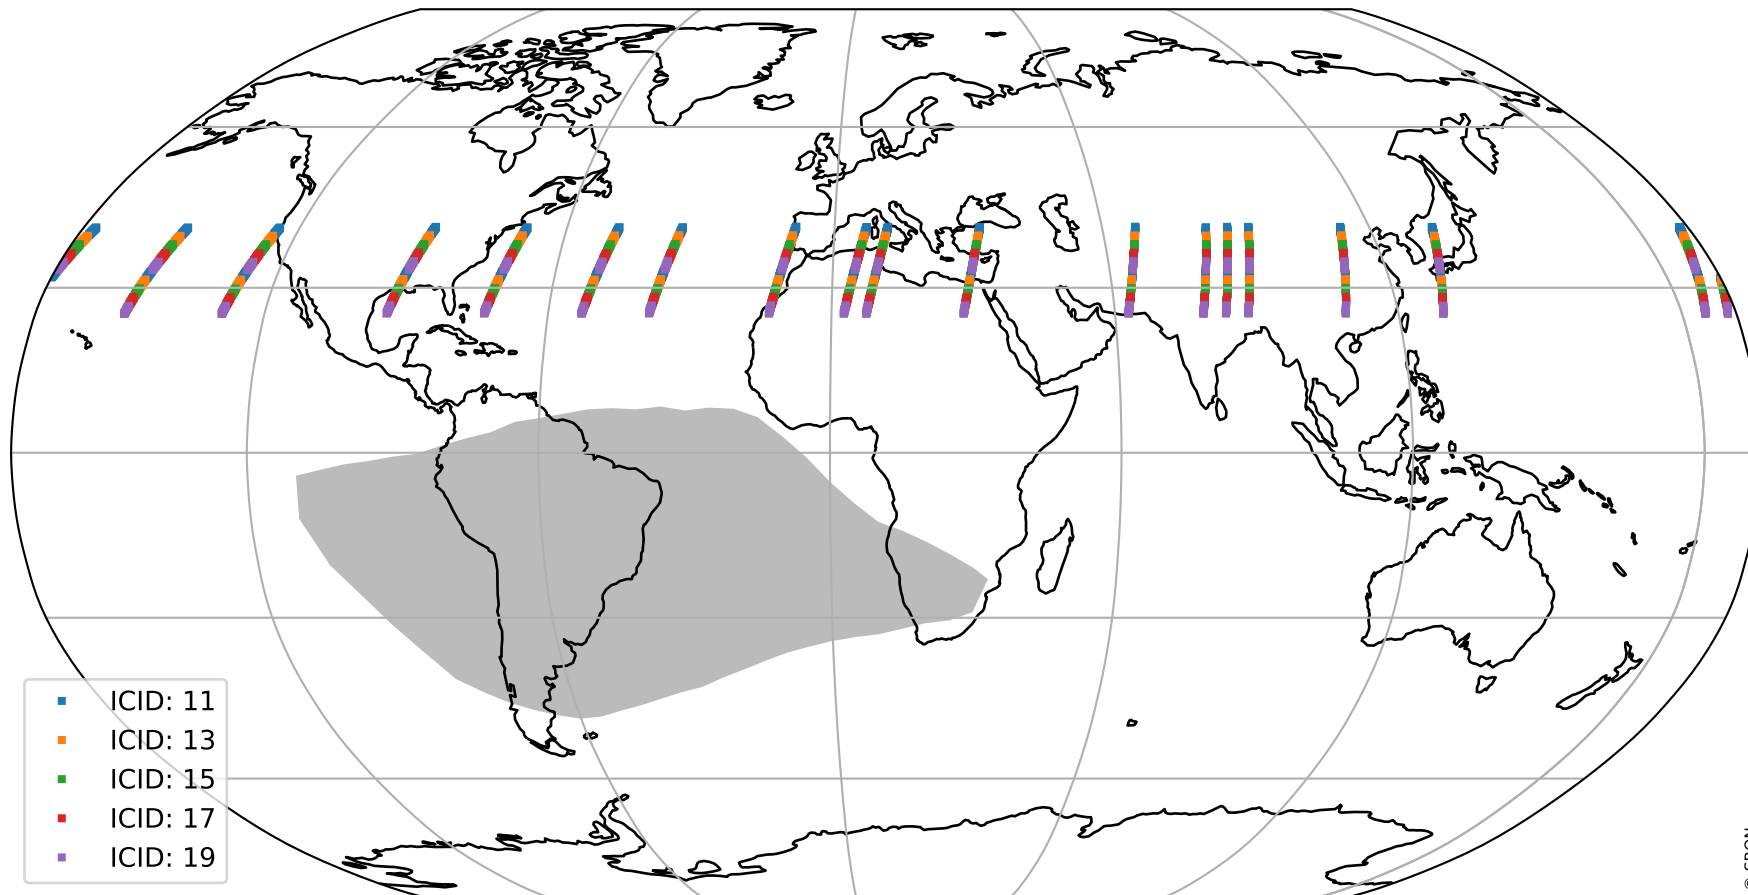

Tropomi SWIR offset (official)

orbits : 18 in [11287, 11332]
coverage : 2019-12-18 / 2019-12-21
median : 0.52593 V
spread : 0.035917 V
created : 2023-08-21T14:35:20

value detector map

Tropomi SWIR offset (official)

orbits : 18 in [11287, 11332]
coverage : 2019-12-18 / 2019-12-21
median : 28.192 μV
spread : 14.245 μV
created : 2023-08-21T14:35:21

Tropomi SWIR offset (official)

orbits : 18 in [11287, 11332]
coverage : 2019-12-18 / 2019-12-21
median : -0.094711 mV
spread : 0.36347 mV
created : 2023-08-21T14:35:21

value compared with SWIR offset CKD

Tropomi SWIR offset (official) ground-tracks of Sentinel-5P

orbits : 18 in [11287, 11332]
coverage : 2019-12-18 / 2019-12-21
created : 2023-08-21T14:35:22

Tropomi SWIR offset (official)

orbits : [2827, 11332]
coverage : 2018-04-30 / 2019-12-21
created : 2023-08-21T14:35:22

trend of detector median & temperatures