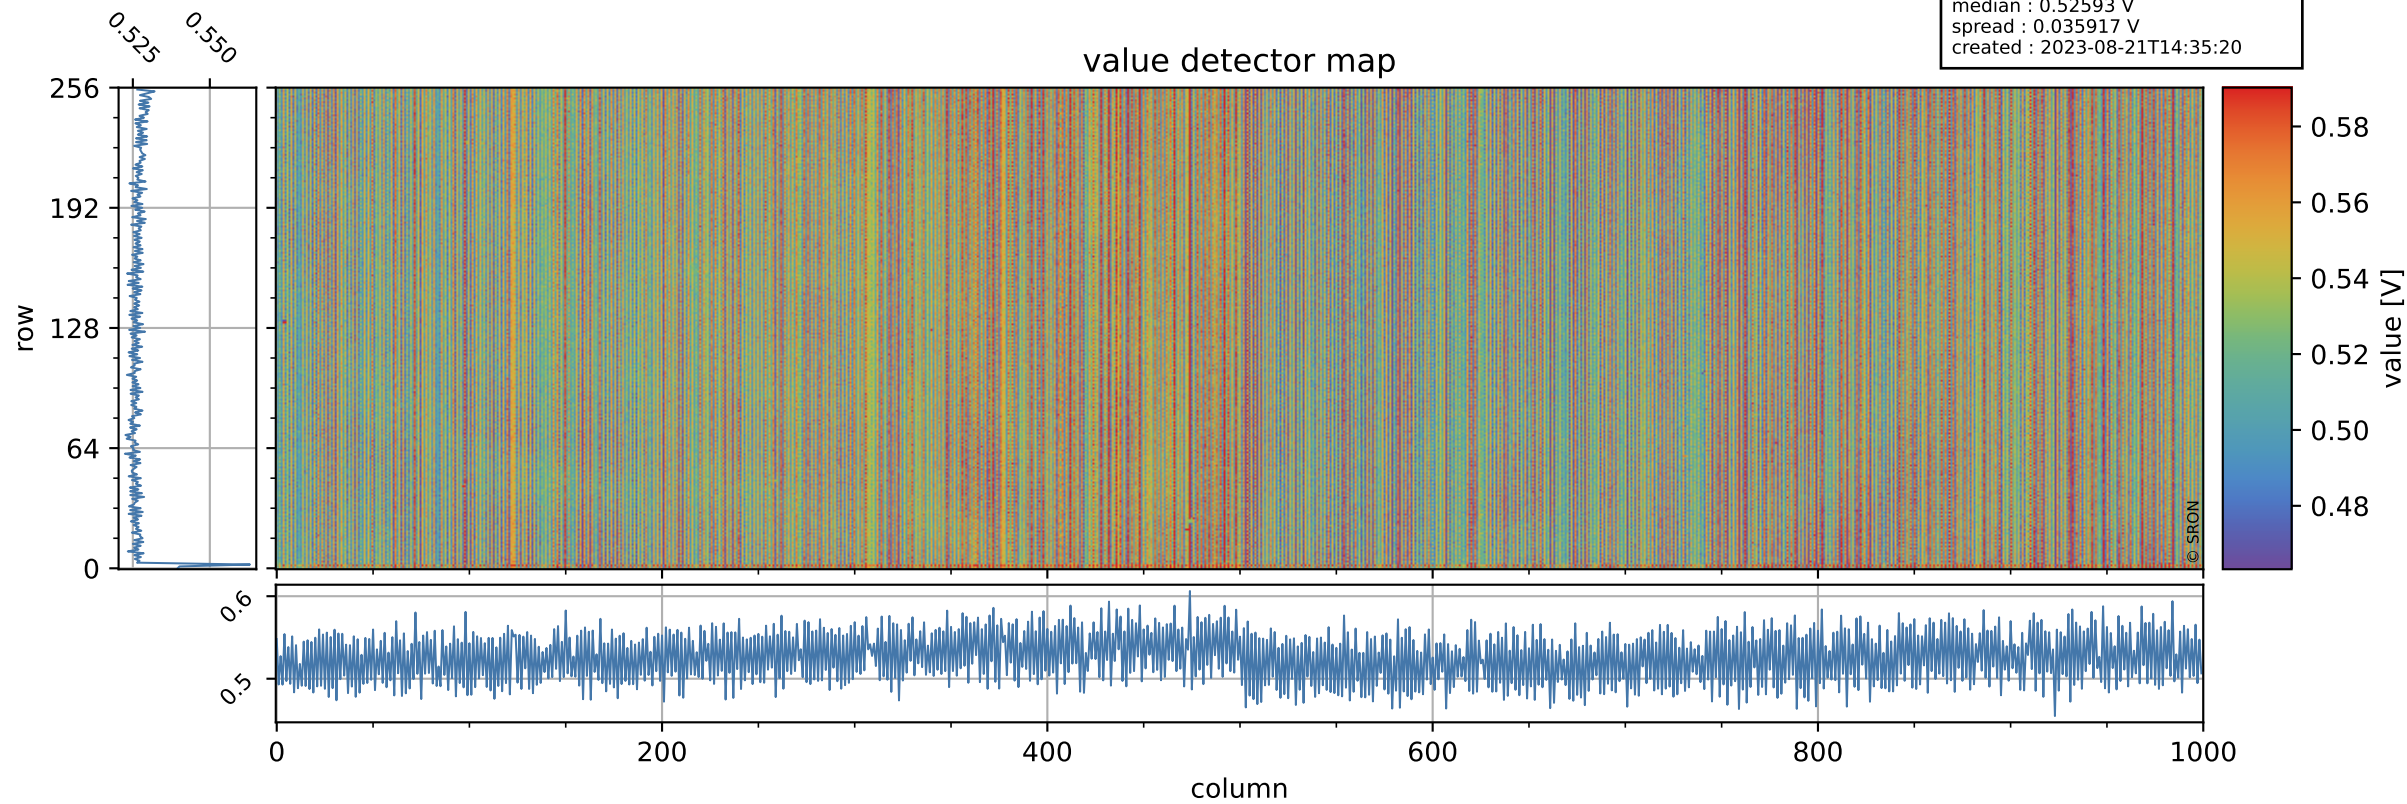

Tropomi SWIR offset (official)

orbits : 18 in [11287, 11332]
coverage : 2019-12-18 / 2019-12-21
median : 0.52593 V
spread : 0.035917 V
created : 2023-08-21T14:35:20

value detector map

Tropomi SWIR offset (official)

orbits : 18 in [11287, 11332]
coverage : 2019-12-18 / 2019-12-21
median : 28.192 μV
spread : 14.245 μV
created : 2023-08-21T14:35:21

Tropomi SWIR offset (official)

orbits : 18 in [11287, 11332]
coverage : 2019-12-18 / 2019-12-21
median : -0.094711 mV
spread : 0.36347 mV
created : 2023-08-21T14:35:21

value compared with SWIR offset CKD

Tropomi SWIR offset (official) ground-tracks of Sentinel-5P

orbits : 18 in [11287, 11332]
coverage : 2019-12-18 / 2019-12-21
created : 2023-08-21T14:35:22

Tropomi SWIR offset (official)

orbits : [2827, 11332]
coverage : 2018-04-30 / 2019-12-21
created : 2023-08-21T14:35:22

trend of detector median & temperatures