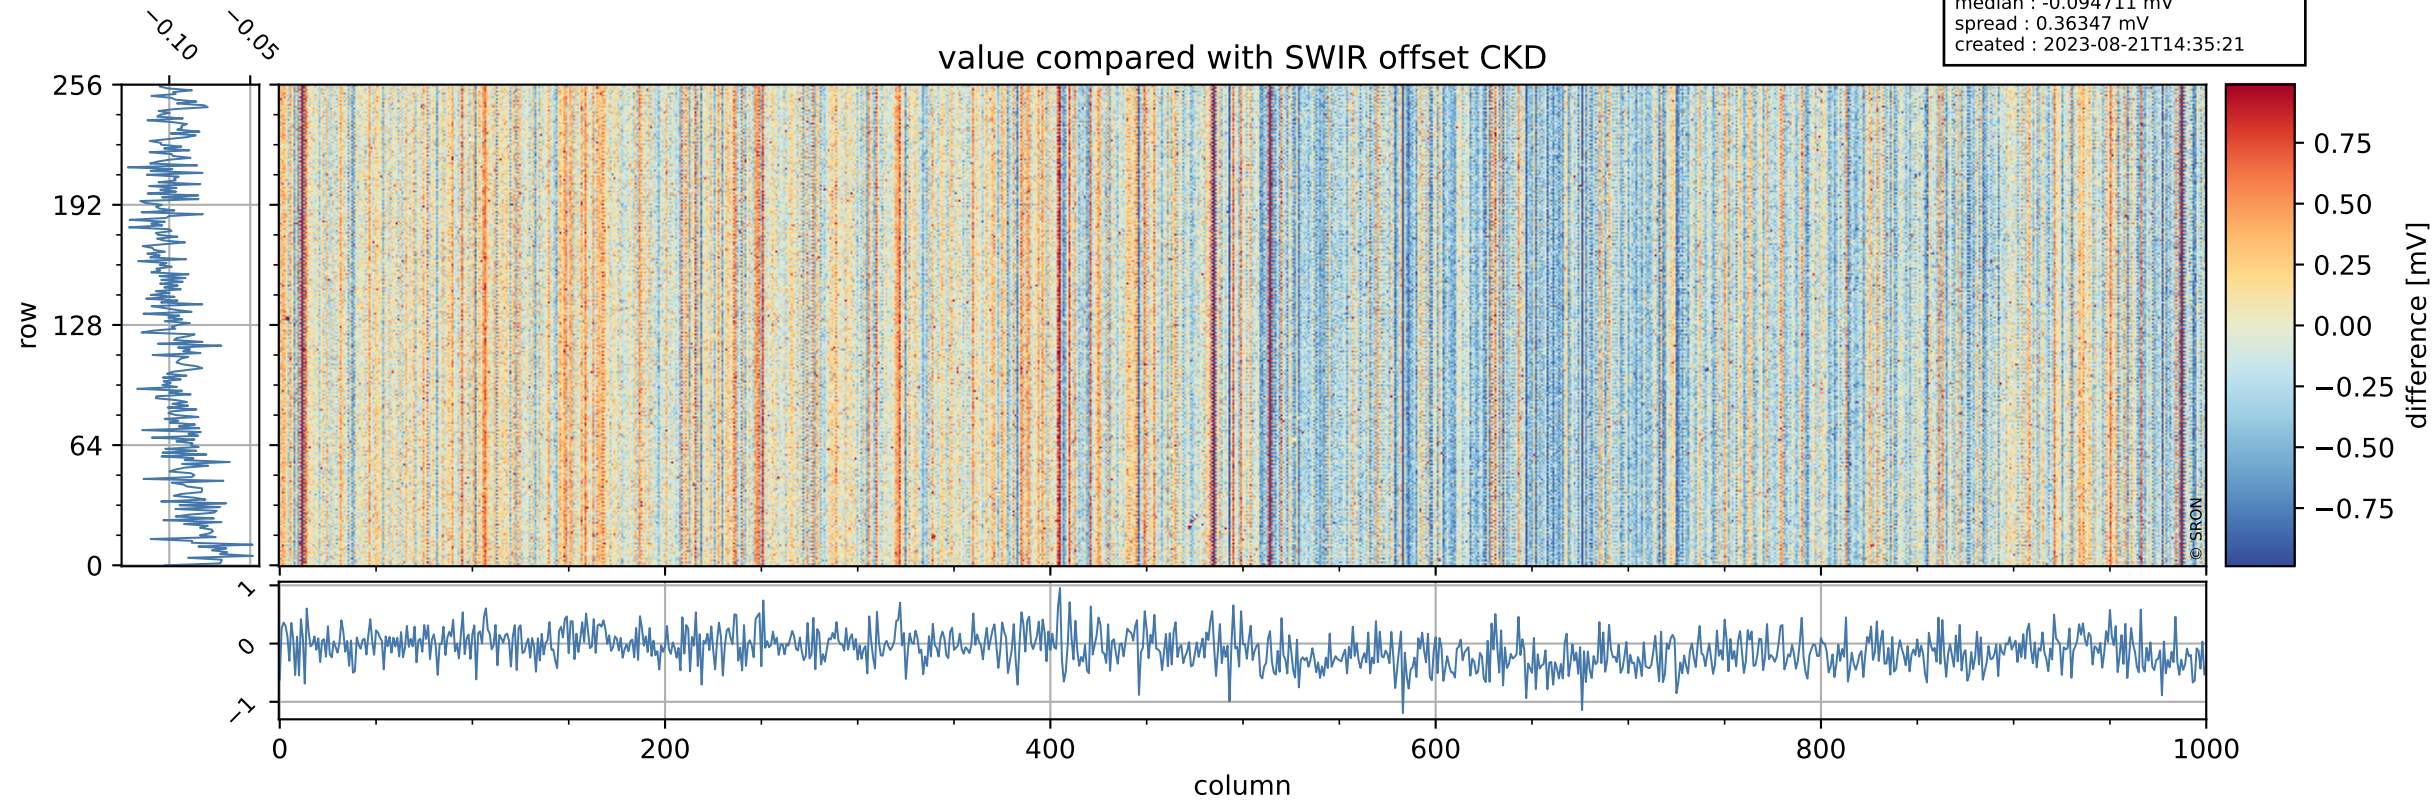

Tropomi SWIR offset (official)

orbits : 18 in [11287, 11332]
coverage : 2019-12-18 / 2019-12-21
median : 0.52593 V
spread : 0.035917 V
created : 2023-08-21T14:35:20

value detector map

Tropomi SWIR offset (official)

orbits : 18 in [11287, 11332]
coverage : 2019-12-18 / 2019-12-21
median : 28.192 μV
spread : 14.245 μV
created : 2023-08-21T14:35:21

Tropomi SWIR offset (official)

orbits : 18 in [11287, 11332]
coverage : 2019-12-18 / 2019-12-21
median : -0.094711 mV
spread : 0.36347 mV
created : 2023-08-21T14:35:21

value compared with SWIR offset CKD

Tropomi SWIR offset (official) ground-tracks of Sentinel-5P

orbits : 18 in [11287, 11332]
coverage : 2019-12-18 / 2019-12-21
created : 2023-08-21T14:35:22

Tropomi SWIR offset (official)

orbits : [2827, 11332]
coverage : 2018-04-30 / 2019-12-21
created : 2023-08-21T14:35:22

trend of detector median & temperatures