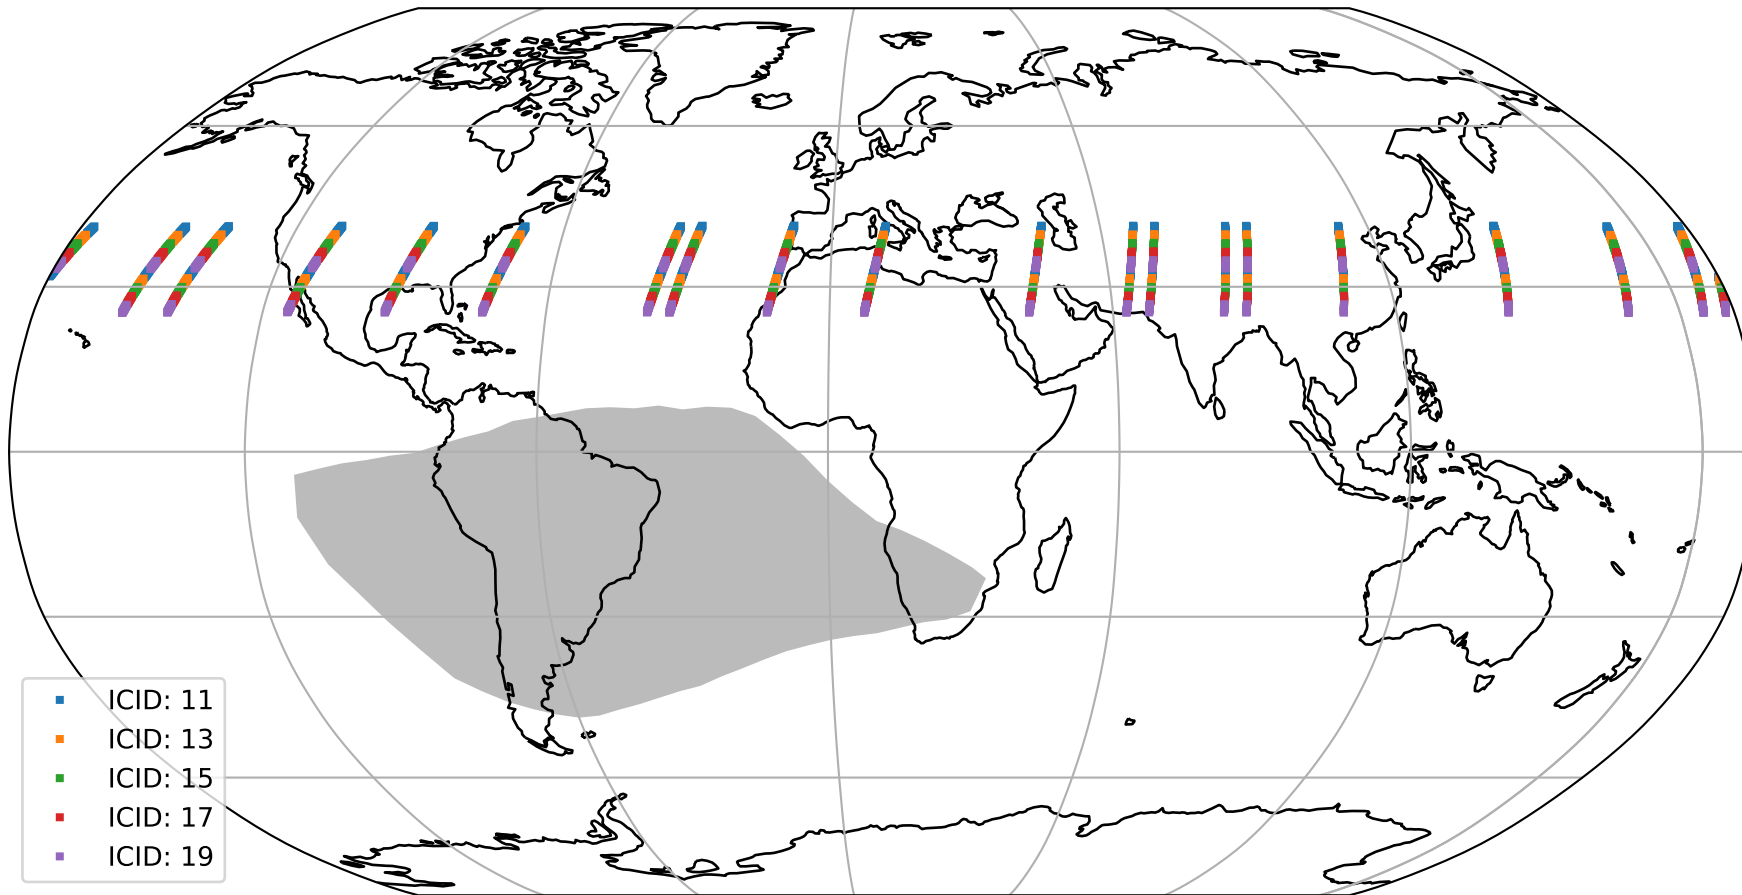

# Tropomi SWIR offset (official)

orbits : 19 in [11302, 11347]  
coverage : 2019-12-19 / 2019-12-22  
median : 29.083  $\mu\text{V}$   
spread : 14.676  $\mu\text{V}$   
created : 2023-08-21T14:35:24

# Tropomi SWIR offset (official)

orbits : 19 in [11302, 11347]  
coverage : 2019-12-19 / 2019-12-22  
median : -0.082615 mV  
spread : 0.36182 mV  
created : 2023-08-21T14:35:25

value compared with SWIR offset CKD

# Tropomi SWIR offset (official) ground-tracks of Sentinel-5P

orbits : 19 in [11302, 11347]  
coverage : 2019-12-19 / 2019-12-22  
created : 2023-08-21T14:35:25

# Tropomi SWIR offset (official)

orbits : [2827, 11347]  
coverage : 2018-04-30 / 2019-12-22  
created : 2023-08-21T14:35:26