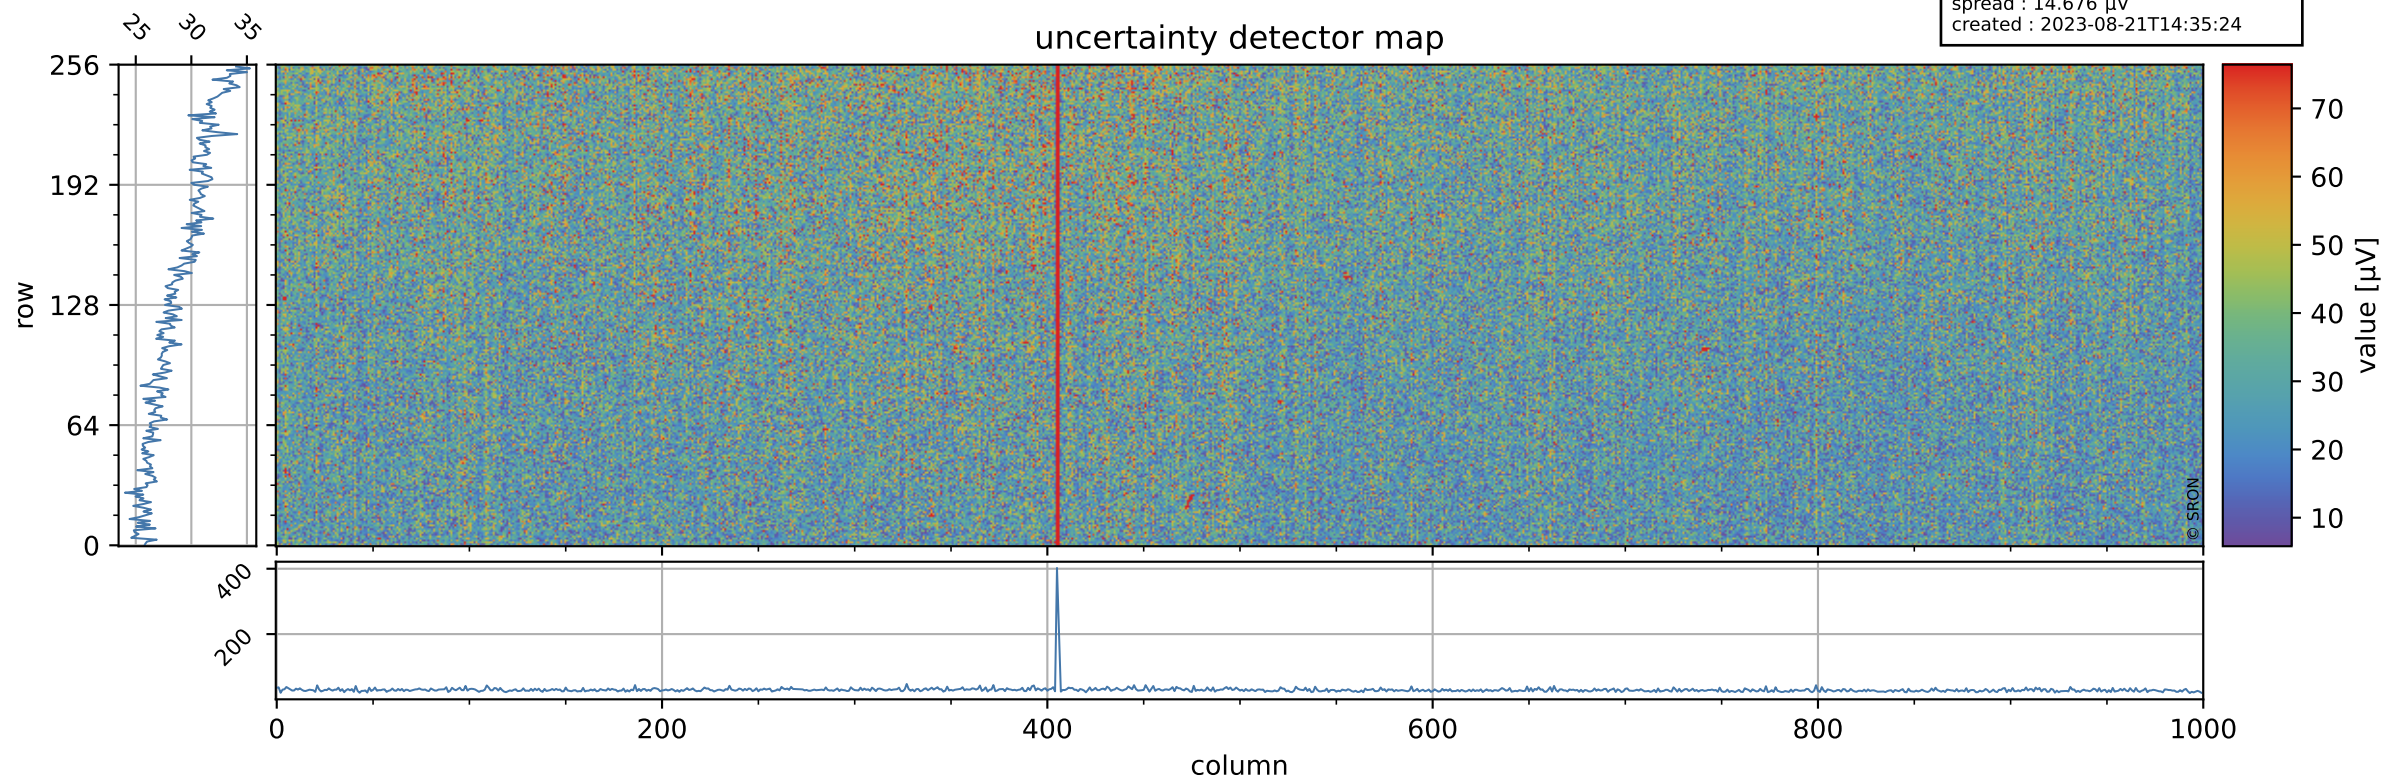

# Tropomi SWIR offset (official)

orbits : 19 in [11302, 11347]  
coverage : 2019-12-19 / 2019-12-22  
median : 0.52594 V  
spread : 0.035915 V  
created : 2023-08-21T14:35:24

## value detector map

# Tropomi SWIR offset (official)

orbits : 19 in [11302, 11347]  
coverage : 2019-12-19 / 2019-12-22  
median : 29.083  $\mu\text{V}$   
spread : 14.676  $\mu\text{V}$   
created : 2023-08-21T14:35:24

# Tropomi SWIR offset (official) ground-tracks of Sentinel-5P

orbits : 19 in [11302, 11347]  
coverage : 2019-12-19 / 2019-12-22  
created : 2023-08-21T14:35:25