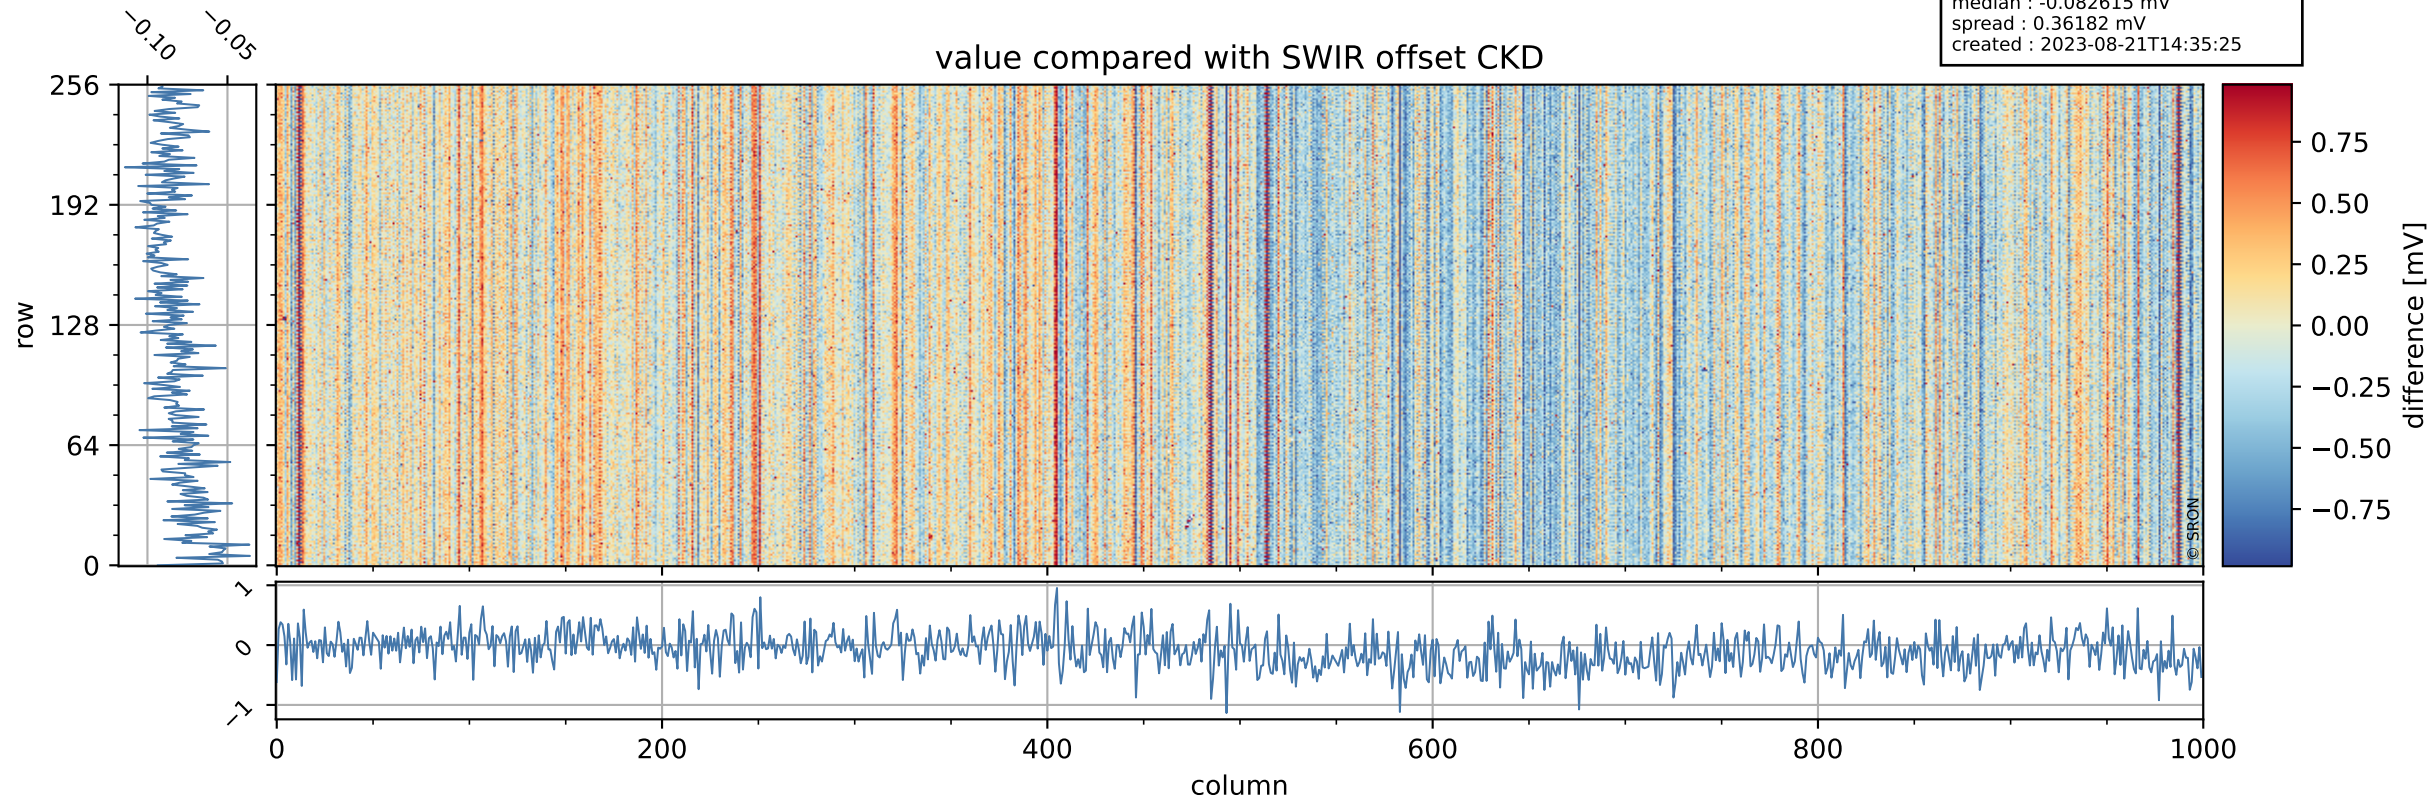

## value detector map

# Tropomi SWIR offset (official)

orbits : 19 in [11302, 11347]  
coverage : 2019-12-19 / 2019-12-22  
median : 29.083  $\mu\text{V}$   
spread : 14.676  $\mu\text{V}$   
created : 2023-08-21T14:35:24

# Tropomi SWIR offset (official)

orbits : 19 in [11302, 11347]  
coverage : 2019-12-19 / 2019-12-22  
median : -0.082615 mV  
spread : 0.36182 mV  
created : 2023-08-21T14:35:25

value compared with SWIR offset CKD

# Tropomi SWIR offset (official) ground-tracks of Sentinel-5P

orbits : 19 in [11302, 11347]  
coverage : 2019-12-19 / 2019-12-22  
created : 2023-08-21T14:35:25