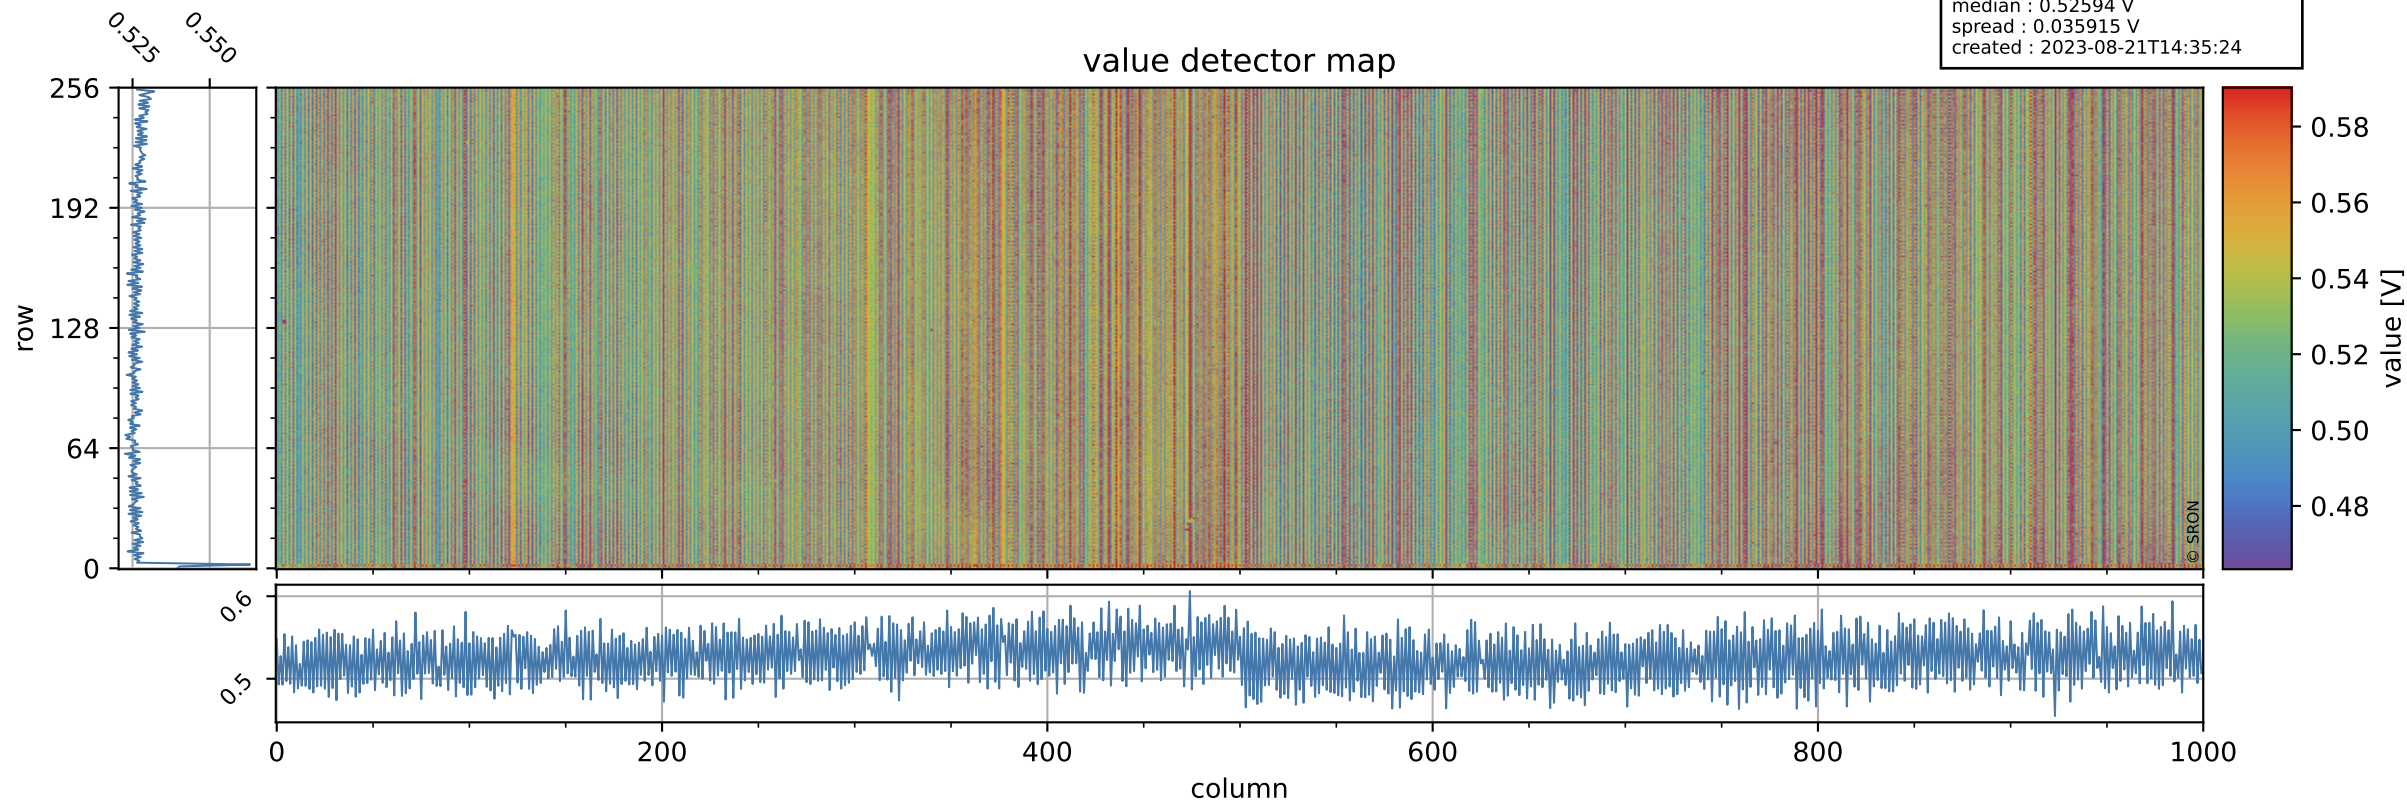

# Tropomi SWIR offset (official)

orbits : 19 in [11302, 11347]  
coverage : 2019-12-19 / 2019-12-22  
median : 0.52594 V  
spread : 0.035915 V  
created : 2023-08-21T14:35:24

## value detector map

# Tropomi SWIR offset (official)

orbits : 19 in [11302, 11347]  
coverage : 2019-12-19 / 2019-12-22  
median : 29.083  $\mu\text{V}$   
spread : 14.676  $\mu\text{V}$   
created : 2023-08-21T14:35:24

# Tropomi SWIR offset (official) ground-tracks of Sentinel-5P

orbits : 19 in [11302, 11347]  
coverage : 2019-12-19 / 2019-12-22  
created : 2023-08-21T14:35:25