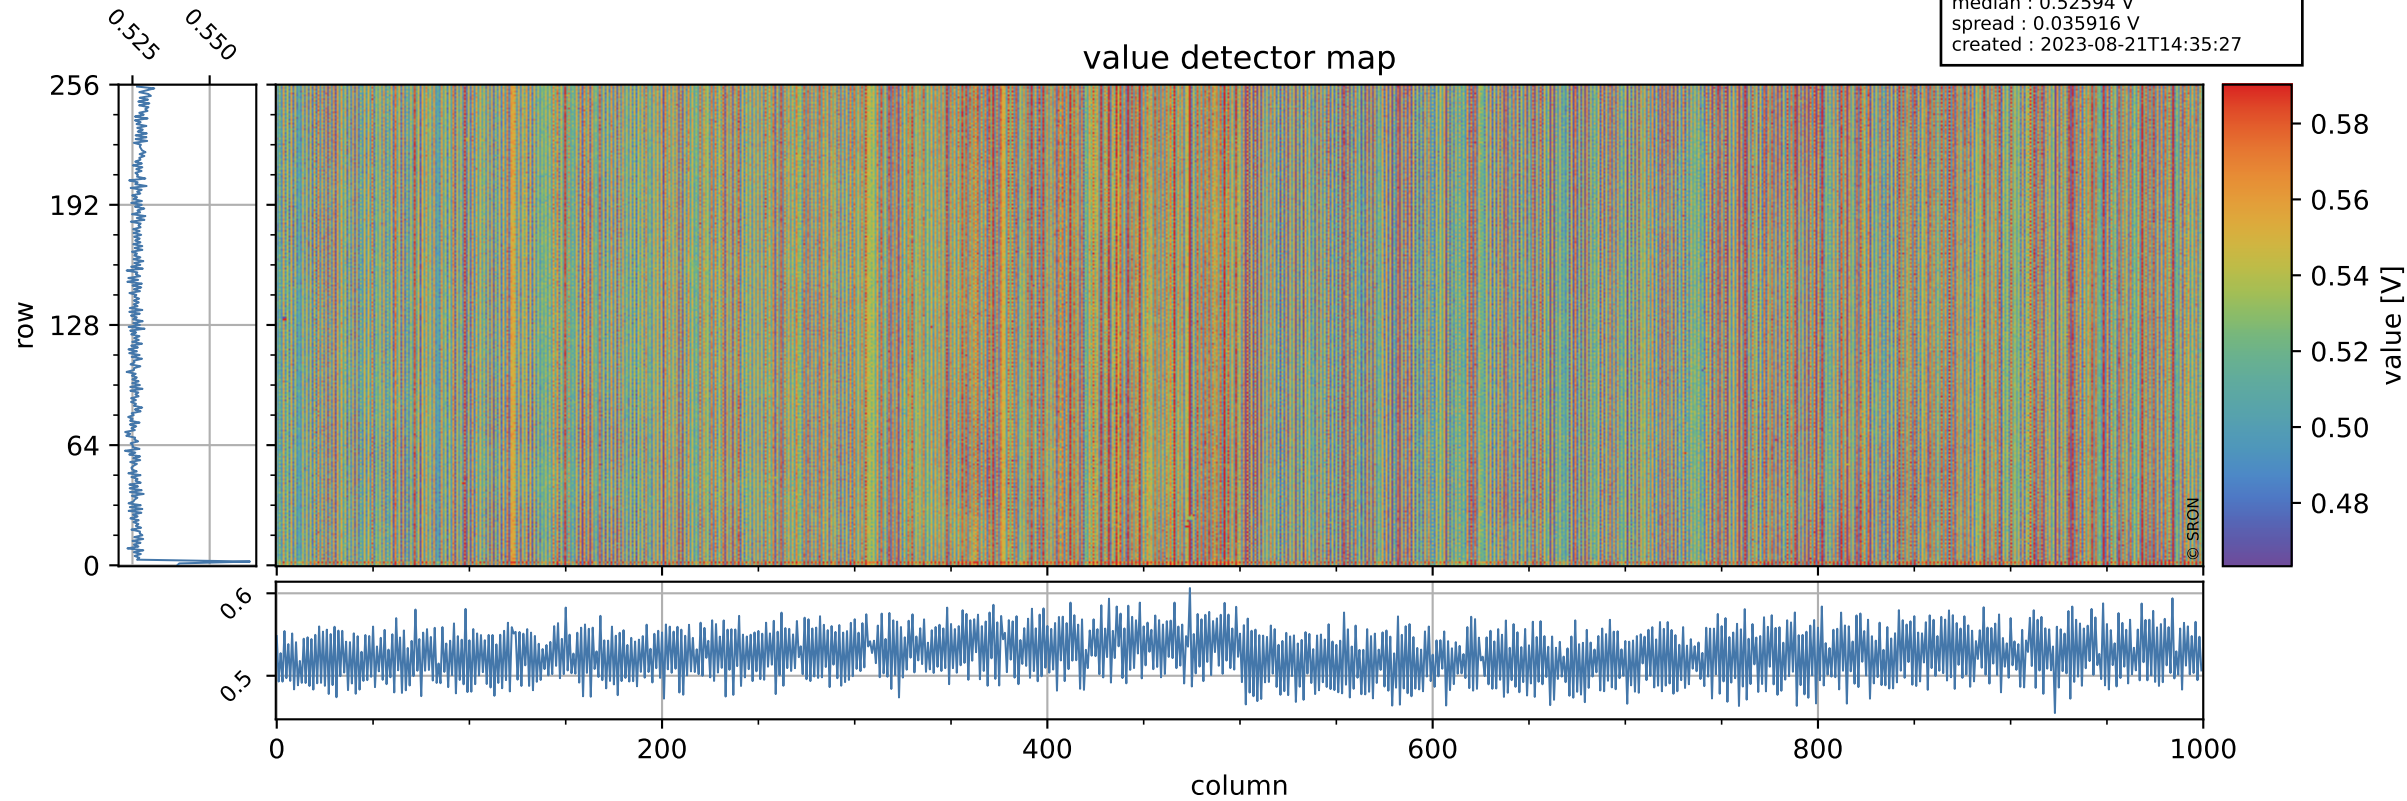

Tropomi SWIR offset (official)

orbits : 19 in [11317, 11362]
coverage : 2019-12-20 / 2019-12-23
median : 0.52594 V
spread : 0.035916 V
created : 2023-08-21T14:35:27

value detector map

Tropomi SWIR offset (official)

orbits : 19 in [11317, 11362]
coverage : 2019-12-20 / 2019-12-23
median : 28.39 μV
spread : 14.356 μV
created : 2023-08-21T14:35:27

Tropomi SWIR offset (official)

orbits : 19 in [11317, 11362]
coverage : 2019-12-20 / 2019-12-23
median : -0.07714 mV
spread : 0.36221 mV
created : 2023-08-21T14:35:28

value compared with SWIR offset CKD

Tropomi SWIR offset (official) ground-tracks of Sentinel-5P

orbits : 19 in [11317, 11362]
coverage : 2019-12-20 / 2019-12-23
created : 2023-08-21T14:35:29

Tropomi SWIR offset (official)

orbits : [2827, 11362]
coverage : 2018-04-30 / 2019-12-23
created : 2023-08-21T14:35:29

trend of detector median & temperatures