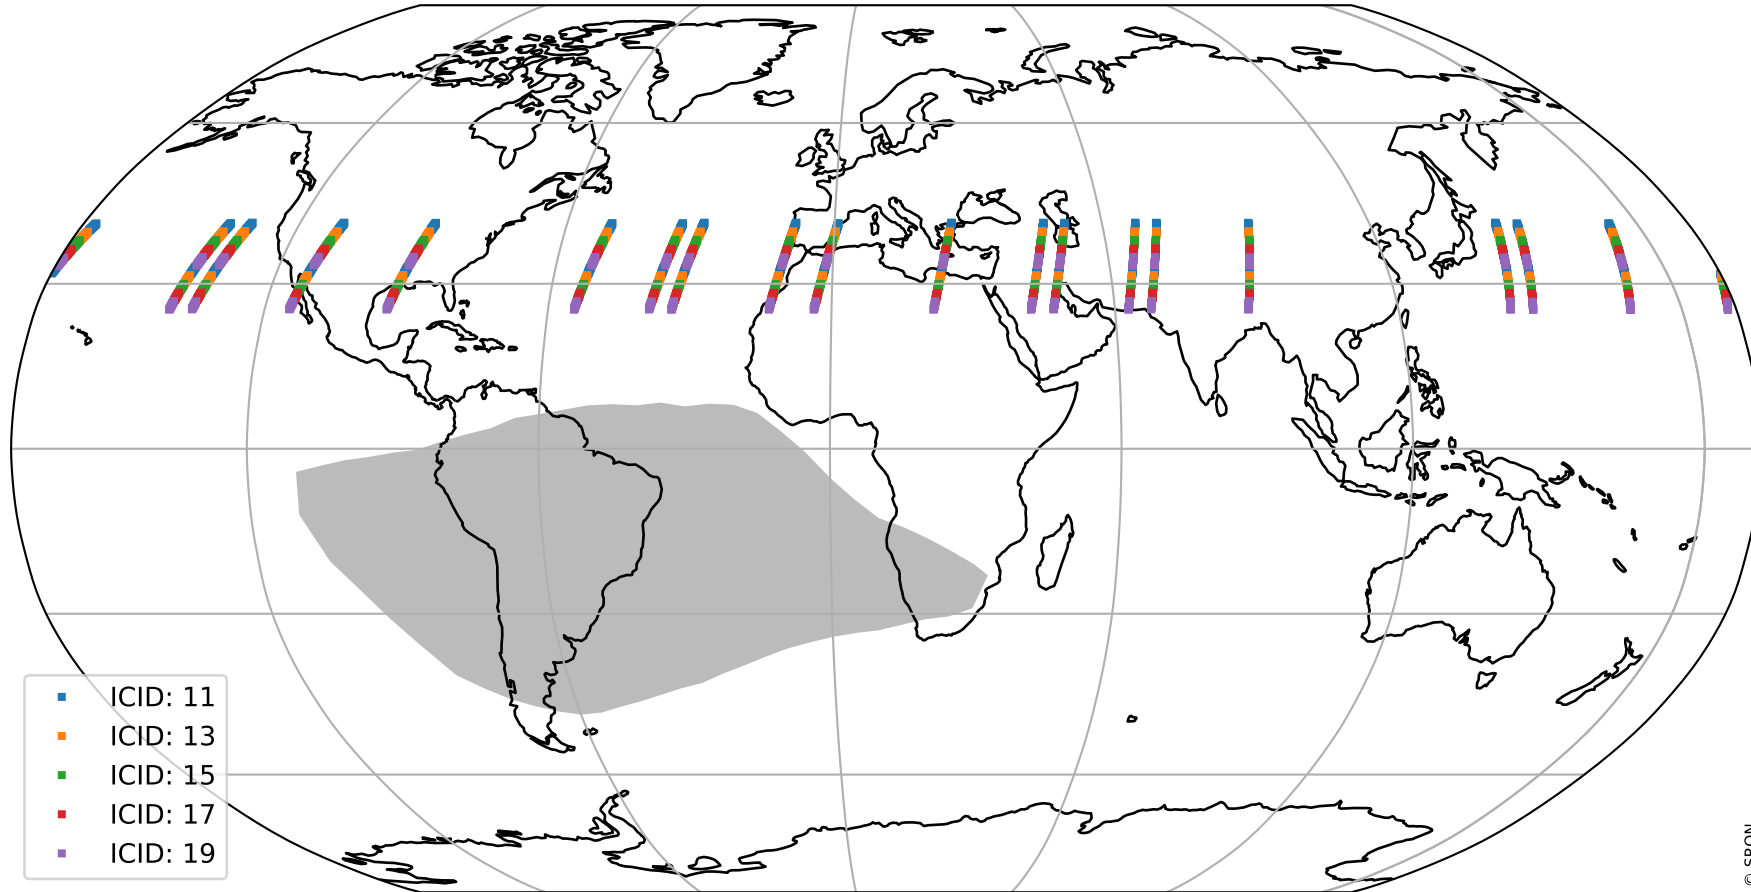

Tropomi SWIR offset (official)

orbits : 19 in [11317, 11362]
coverage : 2019-12-20 / 2019-12-23
median : 0.52594 V
spread : 0.035916 V
created : 2023-08-21T14:35:27

value detector map

Tropomi SWIR offset (official)

orbits : 19 in [11317, 11362]
coverage : 2019-12-20 / 2019-12-23
median : 28.39 μV
spread : 14.356 μV
created : 2023-08-21T14:35:27

Tropomi SWIR offset (official)

orbits : 19 in [11317, 11362]
coverage : 2019-12-20 / 2019-12-23
median : -0.07714 mV
spread : 0.36221 mV
created : 2023-08-21T14:35:28

value compared with SWIR offset CKD

Tropomi SWIR offset (official) ground-tracks of Sentinel-5P

orbits : 19 in [11317, 11362]
coverage : 2019-12-20 / 2019-12-23
created : 2023-08-21T14:35:29

Tropomi SWIR offset (official)

orbits : [2827, 11362]
coverage : 2018-04-30 / 2019-12-23
created : 2023-08-21T14:35:29

trend of detector median & temperatures