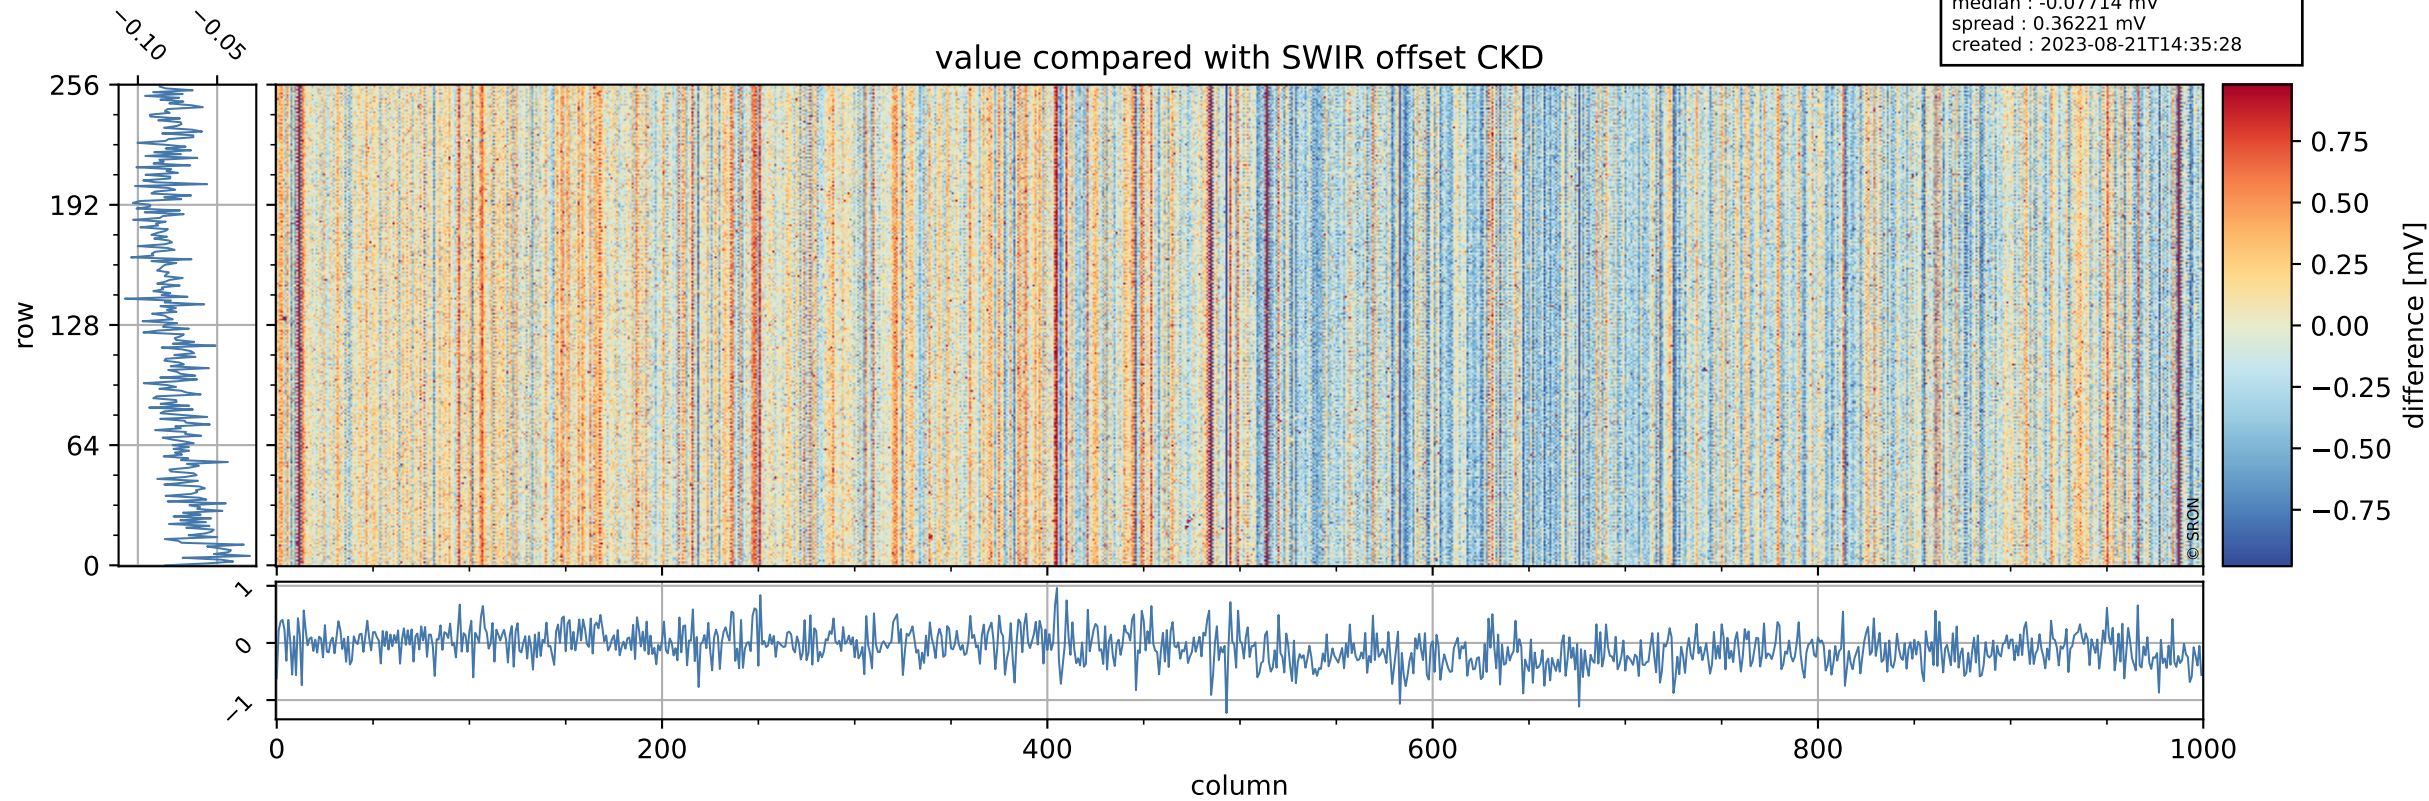

Tropomi SWIR offset (official)

orbits : 19 in [11317, 11362]
coverage : 2019-12-20 / 2019-12-23
median : 0.52594 V
spread : 0.035916 V
created : 2023-08-21T14:35:27

value detector map

Tropomi SWIR offset (official)

orbits : 19 in [11317, 11362]
coverage : 2019-12-20 / 2019-12-23
median : 28.39 μV
spread : 14.356 μV
created : 2023-08-21T14:35:27

Tropomi SWIR offset (official)

orbits : 19 in [11317, 11362]
coverage : 2019-12-20 / 2019-12-23
median : -0.07714 mV
spread : 0.36221 mV
created : 2023-08-21T14:35:28

value compared with SWIR offset CKD

Tropomi SWIR offset (official) ground-tracks of Sentinel-5P

orbits : 19 in [11317, 11362]
coverage : 2019-12-20 / 2019-12-23
created : 2023-08-21T14:35:29

Tropomi SWIR offset (official)

orbits : [2827, 11362]
coverage : 2018-04-30 / 2019-12-23
created : 2023-08-21T14:35:29

trend of detector median & temperatures