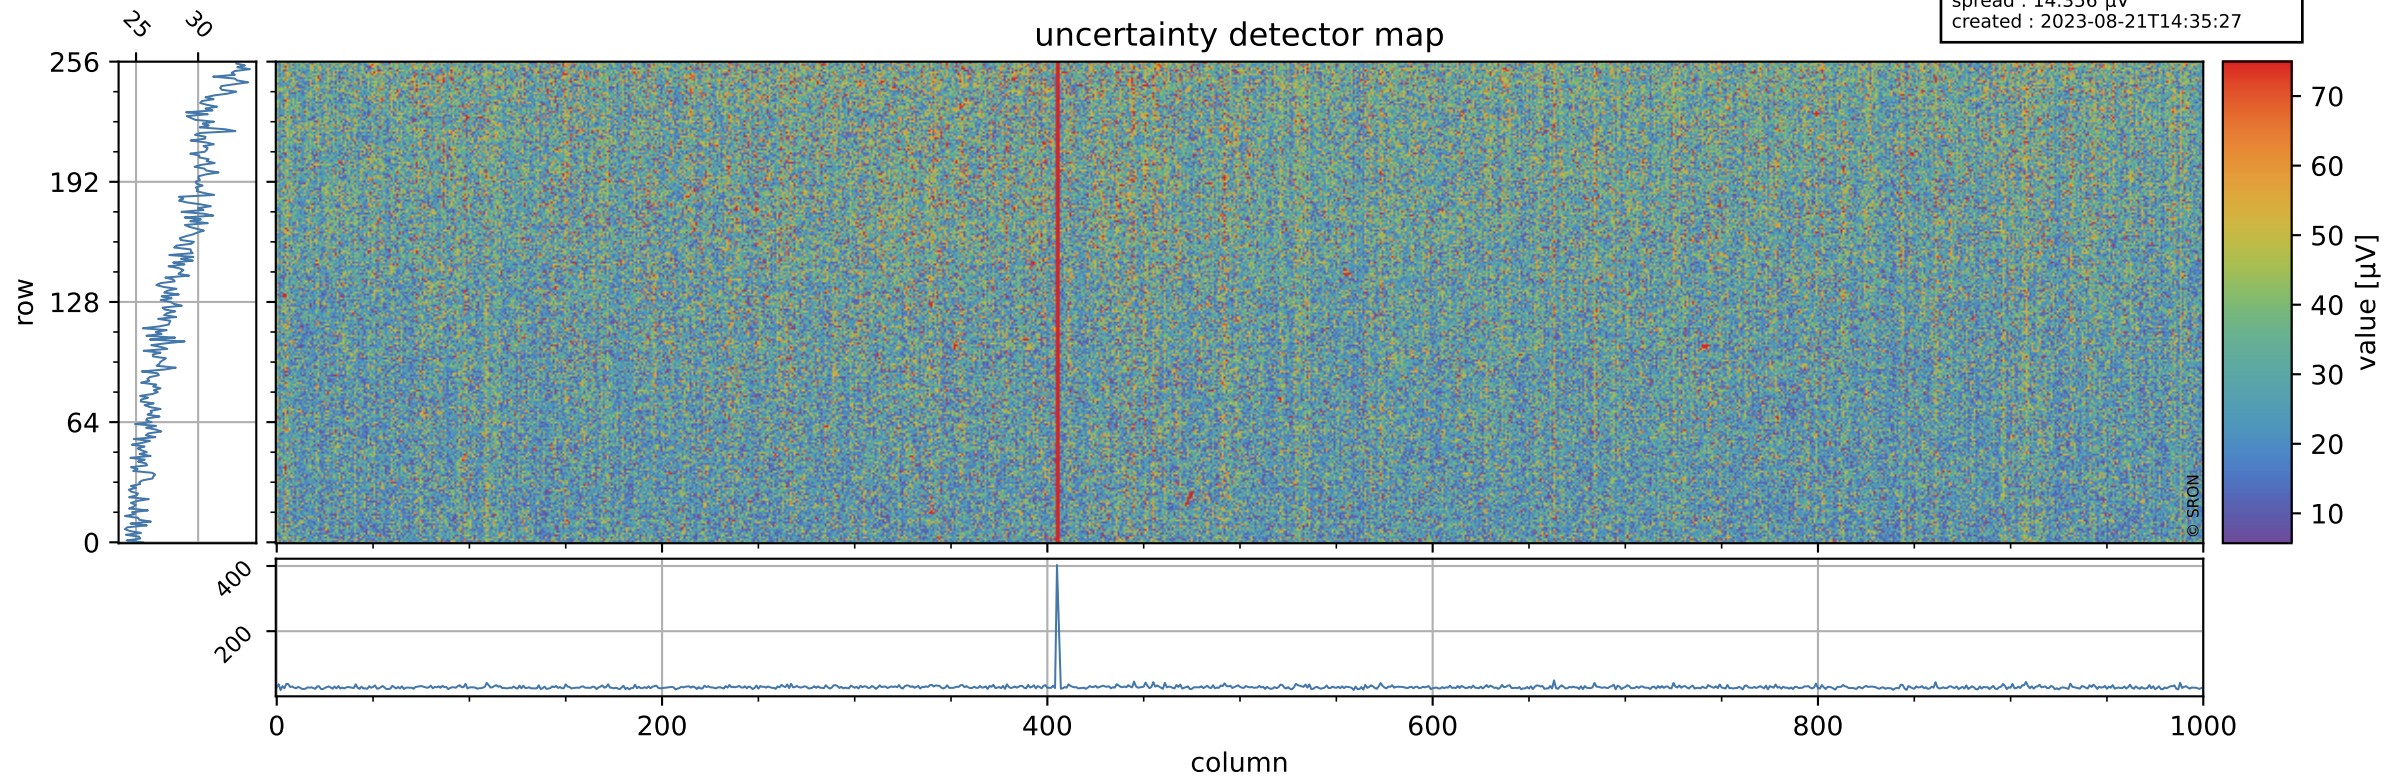

Tropomi SWIR offset (official)

orbits : 19 in [11317, 11362]
coverage : 2019-12-20 / 2019-12-23
median : 0.52594 V
spread : 0.035916 V
created : 2023-08-21T14:35:27

value detector map

Tropomi SWIR offset (official)

orbits : 19 in [11317, 11362]
coverage : 2019-12-20 / 2019-12-23
median : 28.39 μV
spread : 14.356 μV
created : 2023-08-21T14:35:27

Tropomi SWIR offset (official)

orbits : 19 in [11317, 11362]
coverage : 2019-12-20 / 2019-12-23
median : -0.07714 mV
spread : 0.36221 mV
created : 2023-08-21T14:35:28

value compared with SWIR offset CKD

Tropomi SWIR offset (official) ground-tracks of Sentinel-5P

orbits : 19 in [11317, 11362]
coverage : 2019-12-20 / 2019-12-23
created : 2023-08-21T14:35:29

Tropomi SWIR offset (official)

orbits : [2827, 11362]
coverage : 2018-04-30 / 2019-12-23
created : 2023-08-21T14:35:29

trend of detector median & temperatures