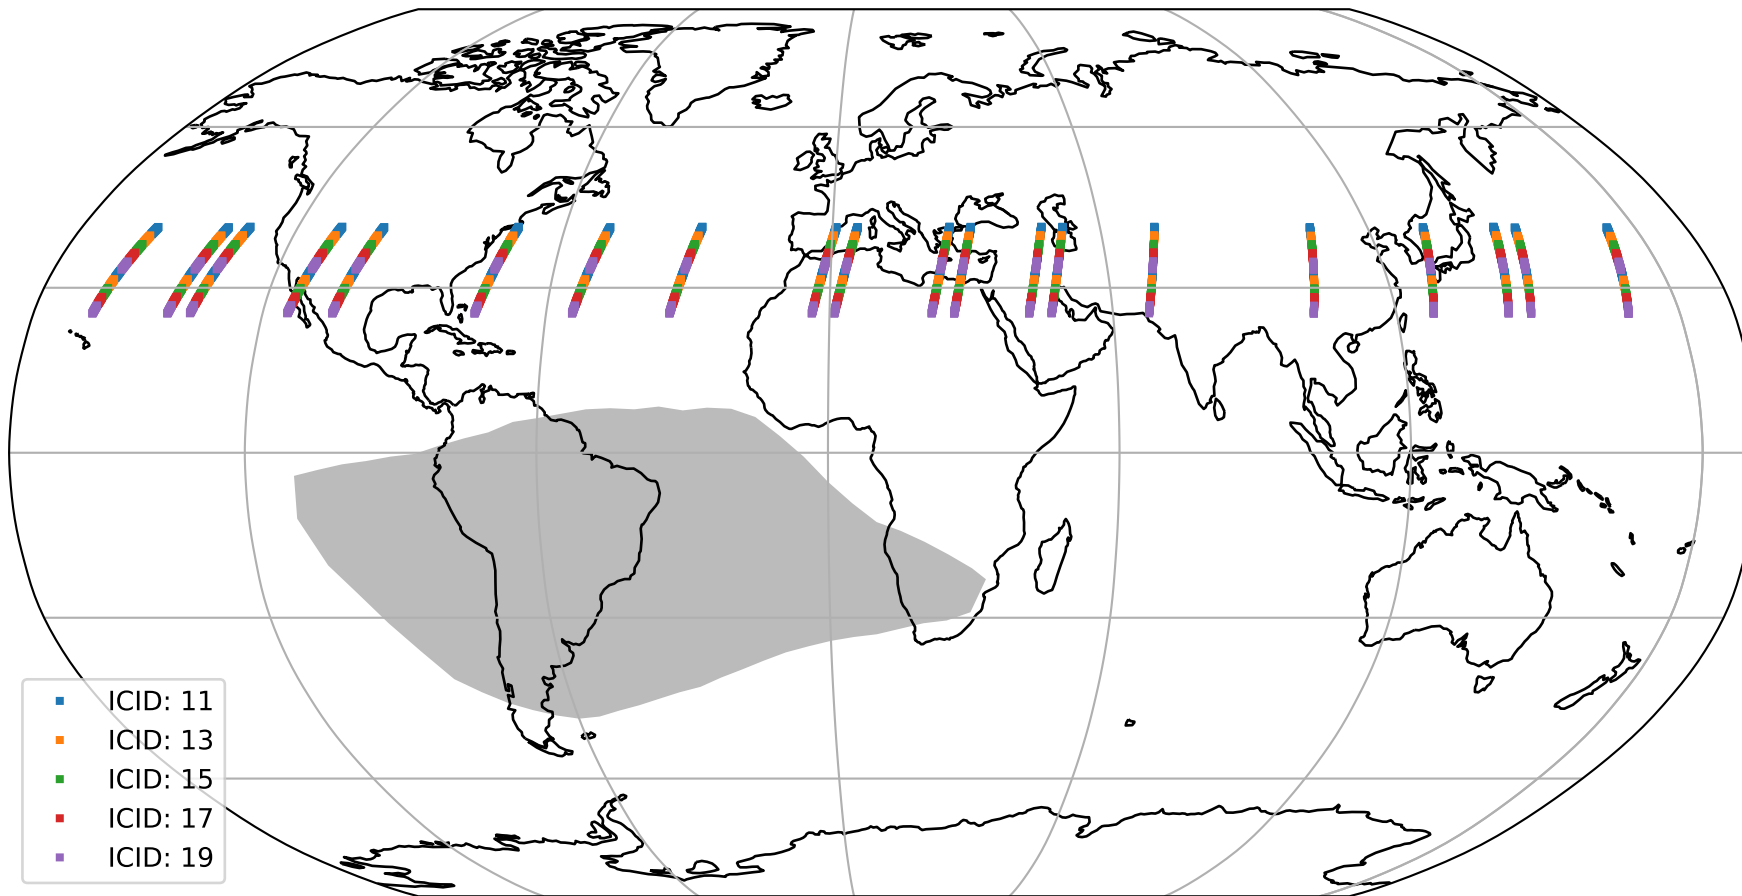

Tropomi SWIR offset (official)

orbits : 20 in [11332, 11377]
coverage : 2019-12-21 / 2019-12-24
median : 0.52595 V
spread : 0.035916 V
created : 2023-08-21T14:35:30

value detector map

Tropomi SWIR offset (official)

orbits : 20 in [11332, 11377]
coverage : 2019-12-21 / 2019-12-24
median : 28.297 μV
spread : 14.397 μV
created : 2023-08-21T14:35:31

Tropomi SWIR offset (official)

orbits : 20 in [11332, 11377]
coverage : 2019-12-21 / 2019-12-24
median : -0.069567 mV
spread : 0.36325 mV
created : 2023-08-21T14:35:31

value compared with SWIR offset CKD

Tropomi SWIR offset (official) ground-tracks of Sentinel-5P

orbits : 20 in [11332, 11377]
coverage : 2019-12-21 / 2019-12-24
created : 2023-08-21T14:35:32

Tropomi SWIR offset (official)

orbits : [2827, 11377]
coverage : 2018-04-30 / 2019-12-24
created : 2023-08-21T14:35:32

trend of detector median & temperatures