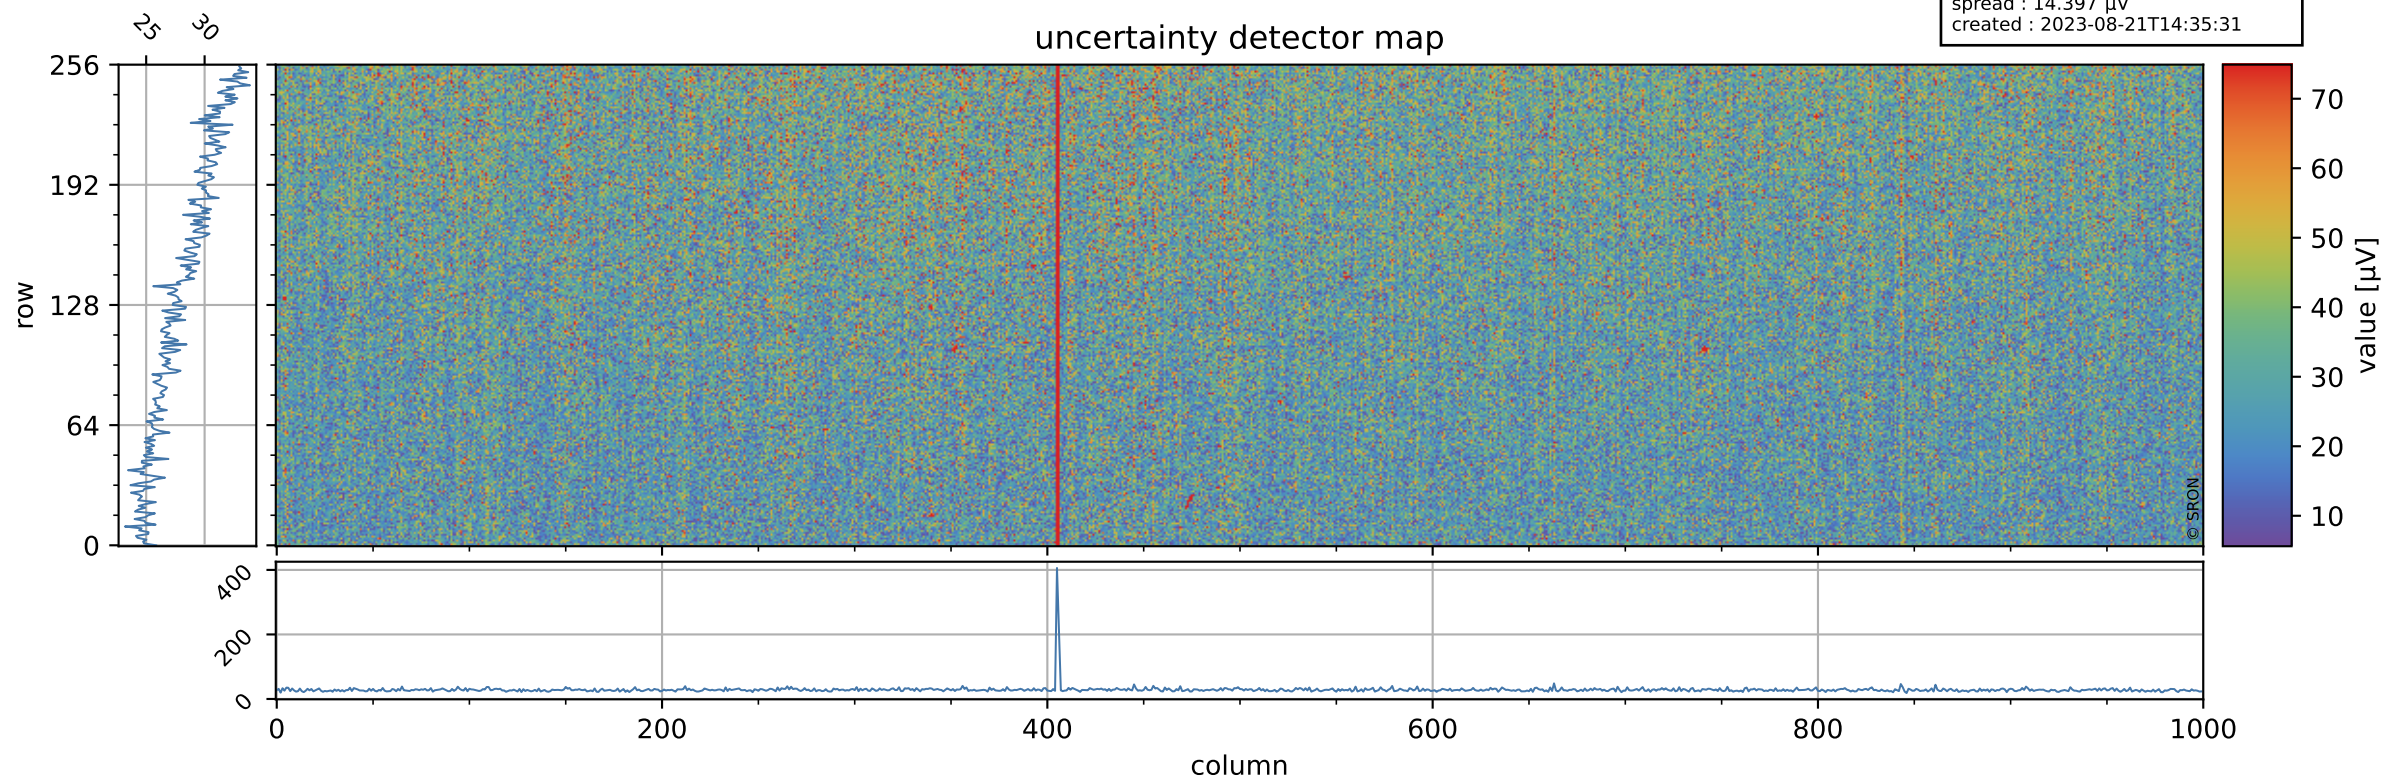

Tropomi SWIR offset (official)

orbits : 20 in [11332, 11377]
coverage : 2019-12-21 / 2019-12-24
median : 0.52595 V
spread : 0.035916 V
created : 2023-08-21T14:35:30

value detector map

Tropomi SWIR offset (official)

orbits : 20 in [11332, 11377]
coverage : 2019-12-21 / 2019-12-24
median : 28.297 μV
spread : 14.397 μV
created : 2023-08-21T14:35:31

Tropomi SWIR offset (official)

orbits : 20 in [11332, 11377]
coverage : 2019-12-21 / 2019-12-24
median : -0.069567 mV
spread : 0.36325 mV
created : 2023-08-21T14:35:31

value compared with SWIR offset CKD

Tropomi SWIR offset (official) ground-tracks of Sentinel-5P

orbits : 20 in [11332, 11377]
coverage : 2019-12-21 / 2019-12-24
created : 2023-08-21T14:35:32

Tropomi SWIR offset (official)

orbits : [2827, 11377]
coverage : 2018-04-30 / 2019-12-24
created : 2023-08-21T14:35:32

trend of detector median & temperatures