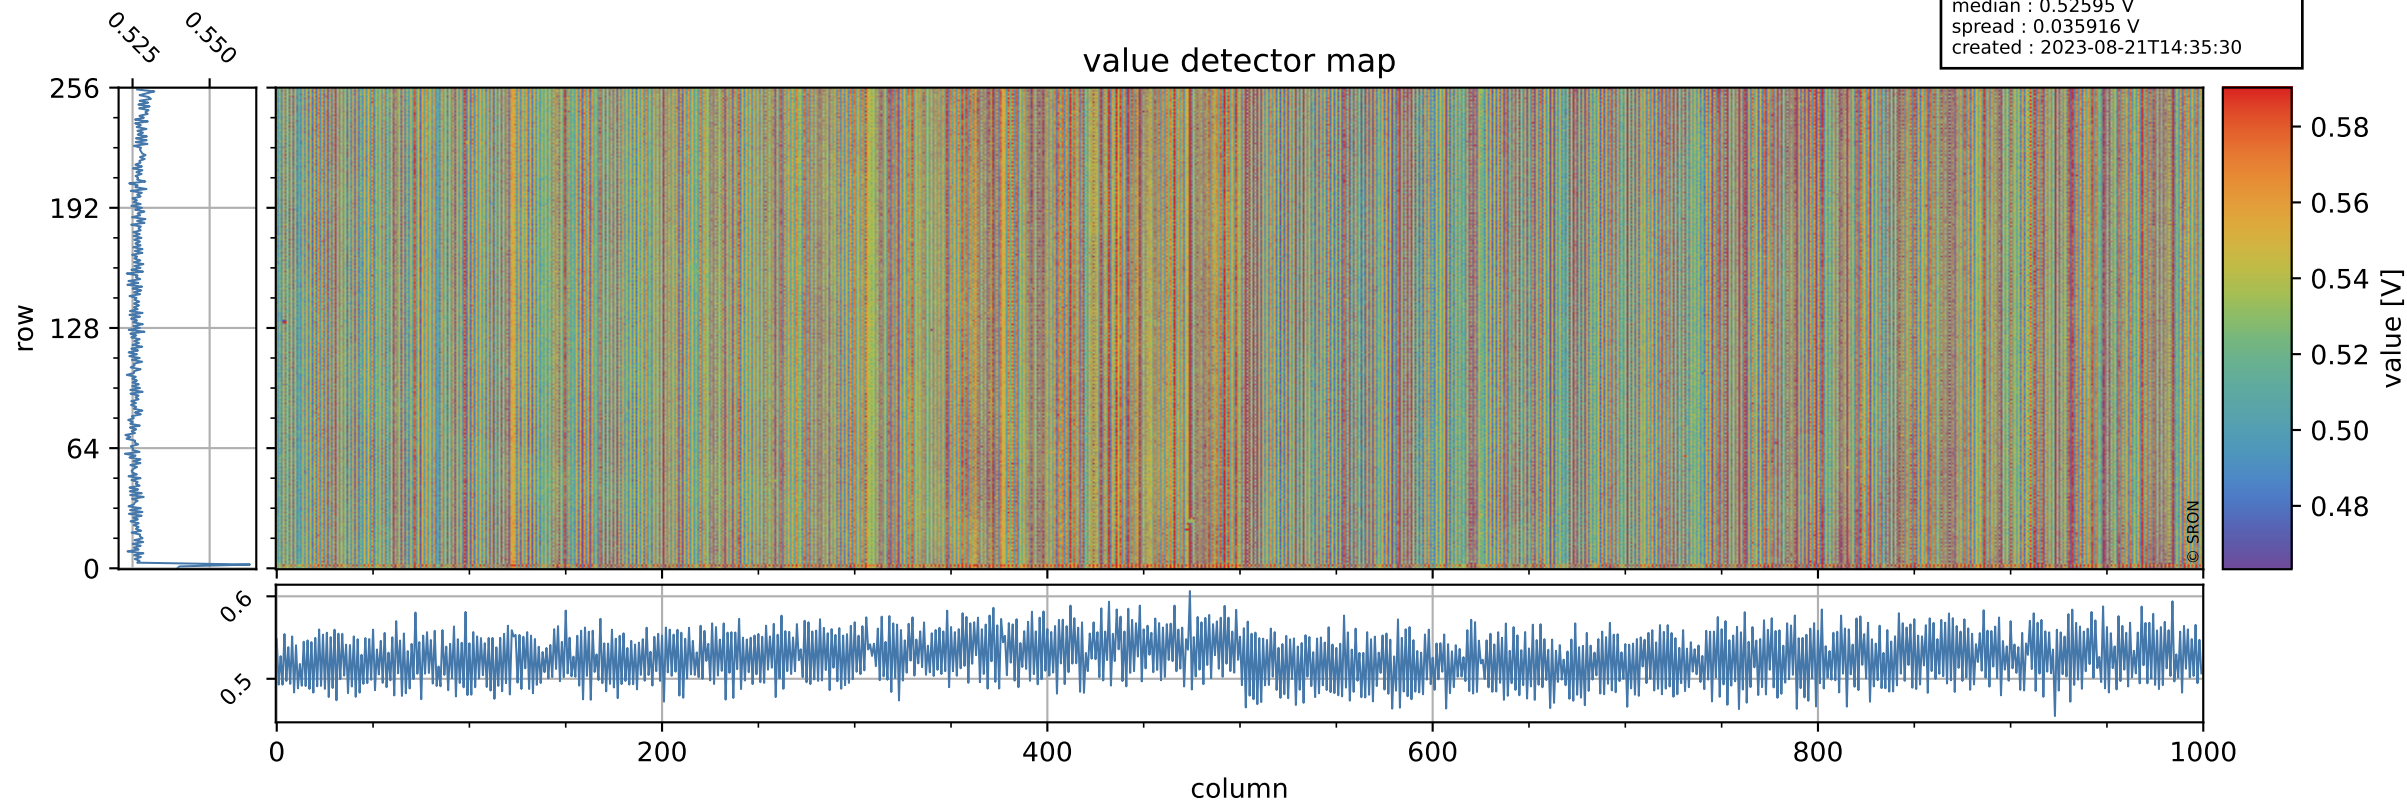

Tropomi SWIR offset (official)

orbits : 20 in [11332, 11377]
coverage : 2019-12-21 / 2019-12-24
median : 0.52595 V
spread : 0.035916 V
created : 2023-08-21T14:35:30

value detector map

Tropomi SWIR offset (official)

orbits : 20 in [11332, 11377]
coverage : 2019-12-21 / 2019-12-24
median : 28.297 μV
spread : 14.397 μV
created : 2023-08-21T14:35:31

Tropomi SWIR offset (official)

orbits : 20 in [11332, 11377]
coverage : 2019-12-21 / 2019-12-24
median : -0.069567 mV
spread : 0.36325 mV
created : 2023-08-21T14:35:31

value compared with SWIR offset CKD

Tropomi SWIR offset (official) ground-tracks of Sentinel-5P

orbits : 20 in [11332, 11377]
coverage : 2019-12-21 / 2019-12-24
created : 2023-08-21T14:35:32

Tropomi SWIR offset (official)

orbits : [2827, 11377]
coverage : 2018-04-30 / 2019-12-24
created : 2023-08-21T14:35:32

trend of detector median & temperatures