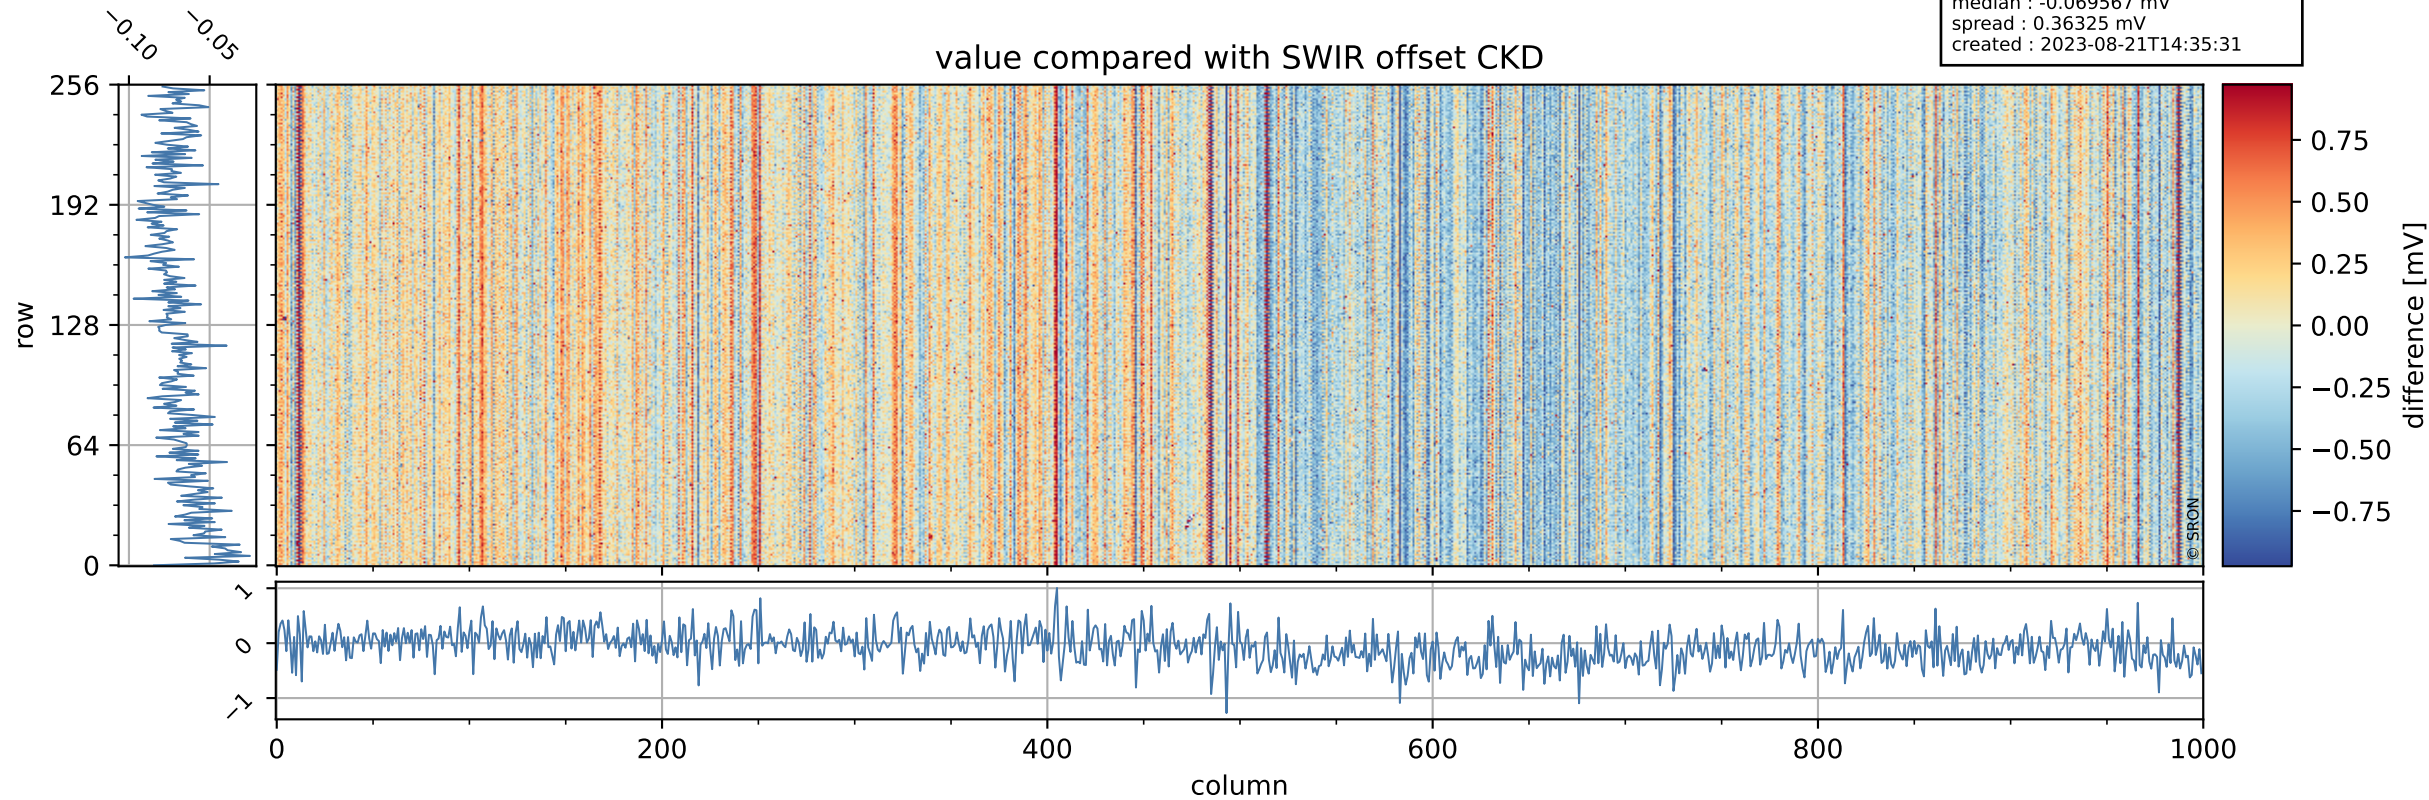

Tropomi SWIR offset (official)

orbits : 20 in [11332, 11377]
coverage : 2019-12-21 / 2019-12-24
median : 0.52595 V
spread : 0.035916 V
created : 2023-08-21T14:35:30

value detector map

Tropomi SWIR offset (official)

orbits : 20 in [11332, 11377]
coverage : 2019-12-21 / 2019-12-24
median : 28.297 μV
spread : 14.397 μV
created : 2023-08-21T14:35:31

Tropomi SWIR offset (official)

orbits : 20 in [11332, 11377]
coverage : 2019-12-21 / 2019-12-24
median : -0.069567 mV
spread : 0.36325 mV
created : 2023-08-21T14:35:31

value compared with SWIR offset CKD

Tropomi SWIR offset (official) ground-tracks of Sentinel-5P

orbits : 20 in [11332, 11377]
coverage : 2019-12-21 / 2019-12-24
created : 2023-08-21T14:35:32

Tropomi SWIR offset (official)

orbits : [2827, 11377]
coverage : 2018-04-30 / 2019-12-24
created : 2023-08-21T14:35:32

trend of detector median & temperatures