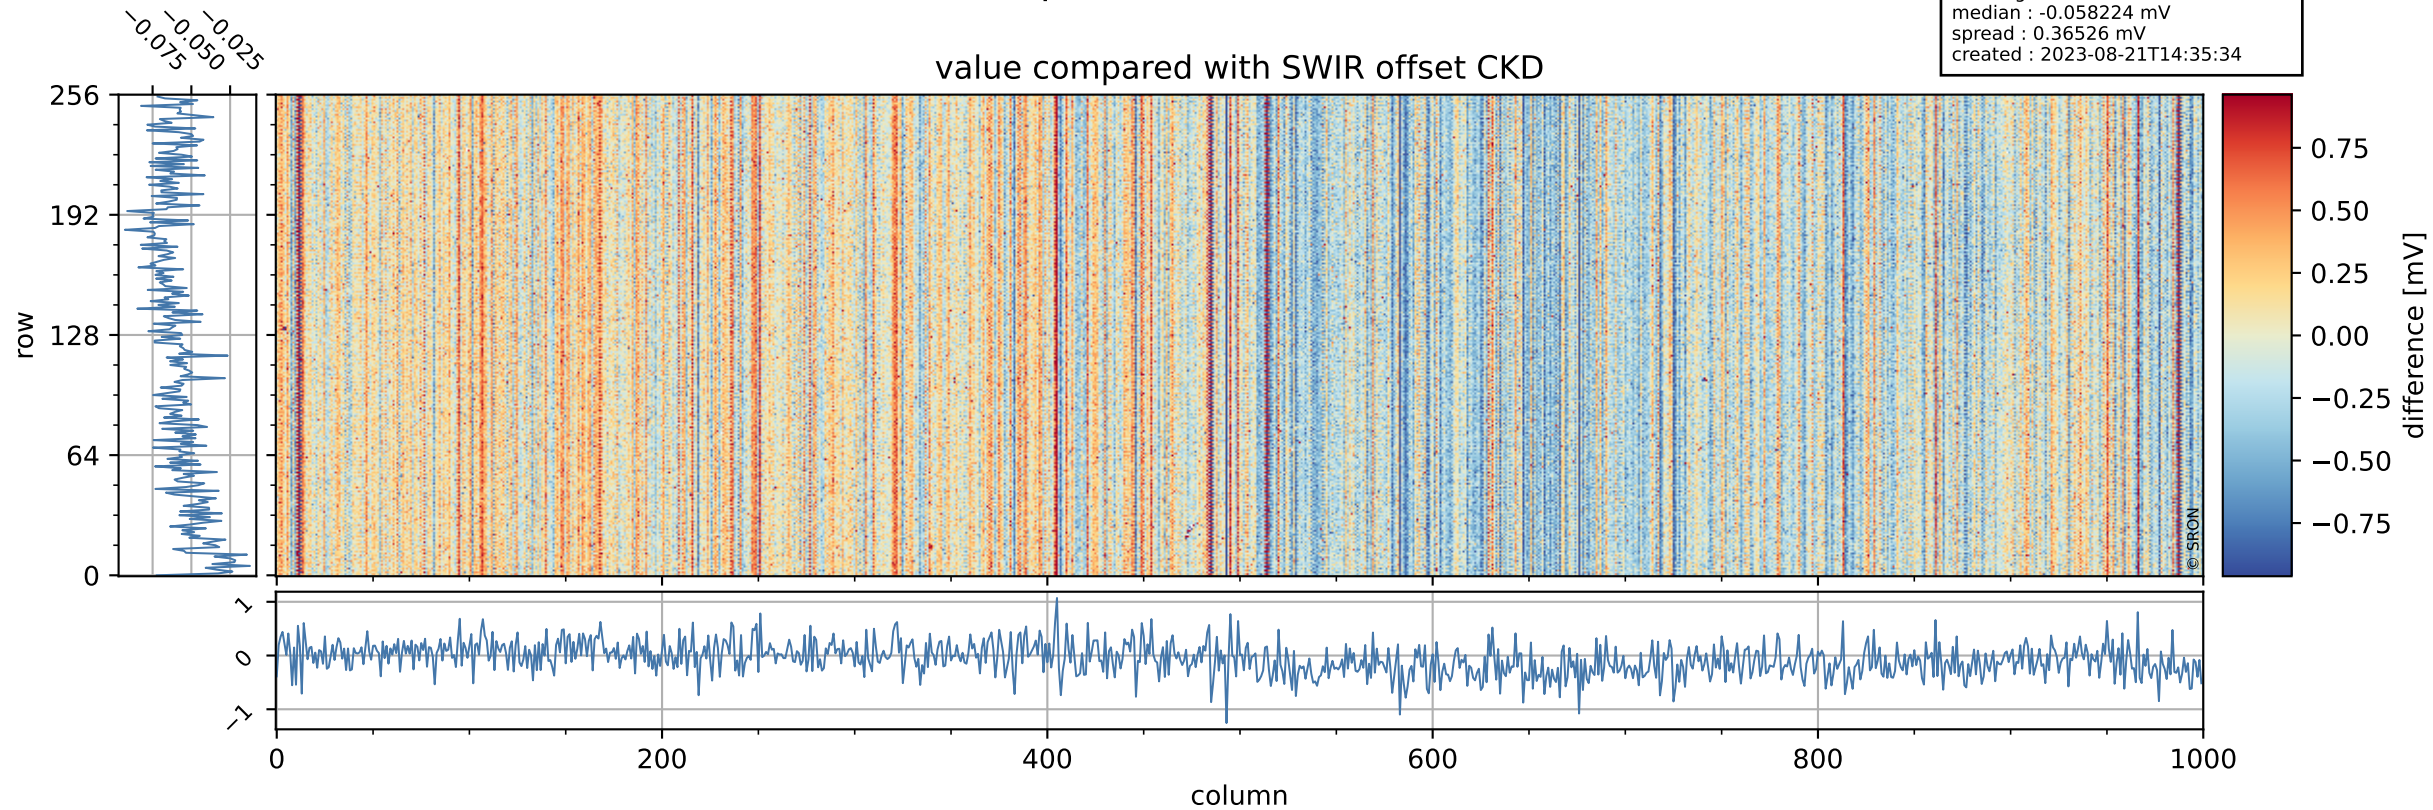

Tropomi SWIR offset (official)

orbits : 19 in [11347, 11392]
coverage : 2019-12-22 / 2019-12-25
median : 0.52596 V
spread : 0.035917 V
created : 2023-08-21T14:35:34

value detector map

Tropomi SWIR offset (official)

orbits : 19 in [11347, 11392]
coverage : 2019-12-22 / 2019-12-25
median : 28.036 μV
spread : 14.25 μV
created : 2023-08-21T14:35:34

Tropomi SWIR offset (official)

value compared with SWIR offset CKD

orbits : 19 in [11347, 11392]
coverage : 2019-12-22 / 2019-12-25
median : -0.058224 mV
spread : 0.36526 mV
created : 2023-08-21T14:35:34

Tropomi SWIR offset (official) ground-tracks of Sentinel-5P

orbits : 19 in [11347, 11392]
coverage : 2019-12-22 / 2019-12-25
created : 2023-08-21T14:35:35

Tropomi SWIR offset (official)

orbits : [2827, 11392]
coverage : 2018-04-30 / 2019-12-25
created : 2023-08-21T14:35:36

trend of detector median & temperatures