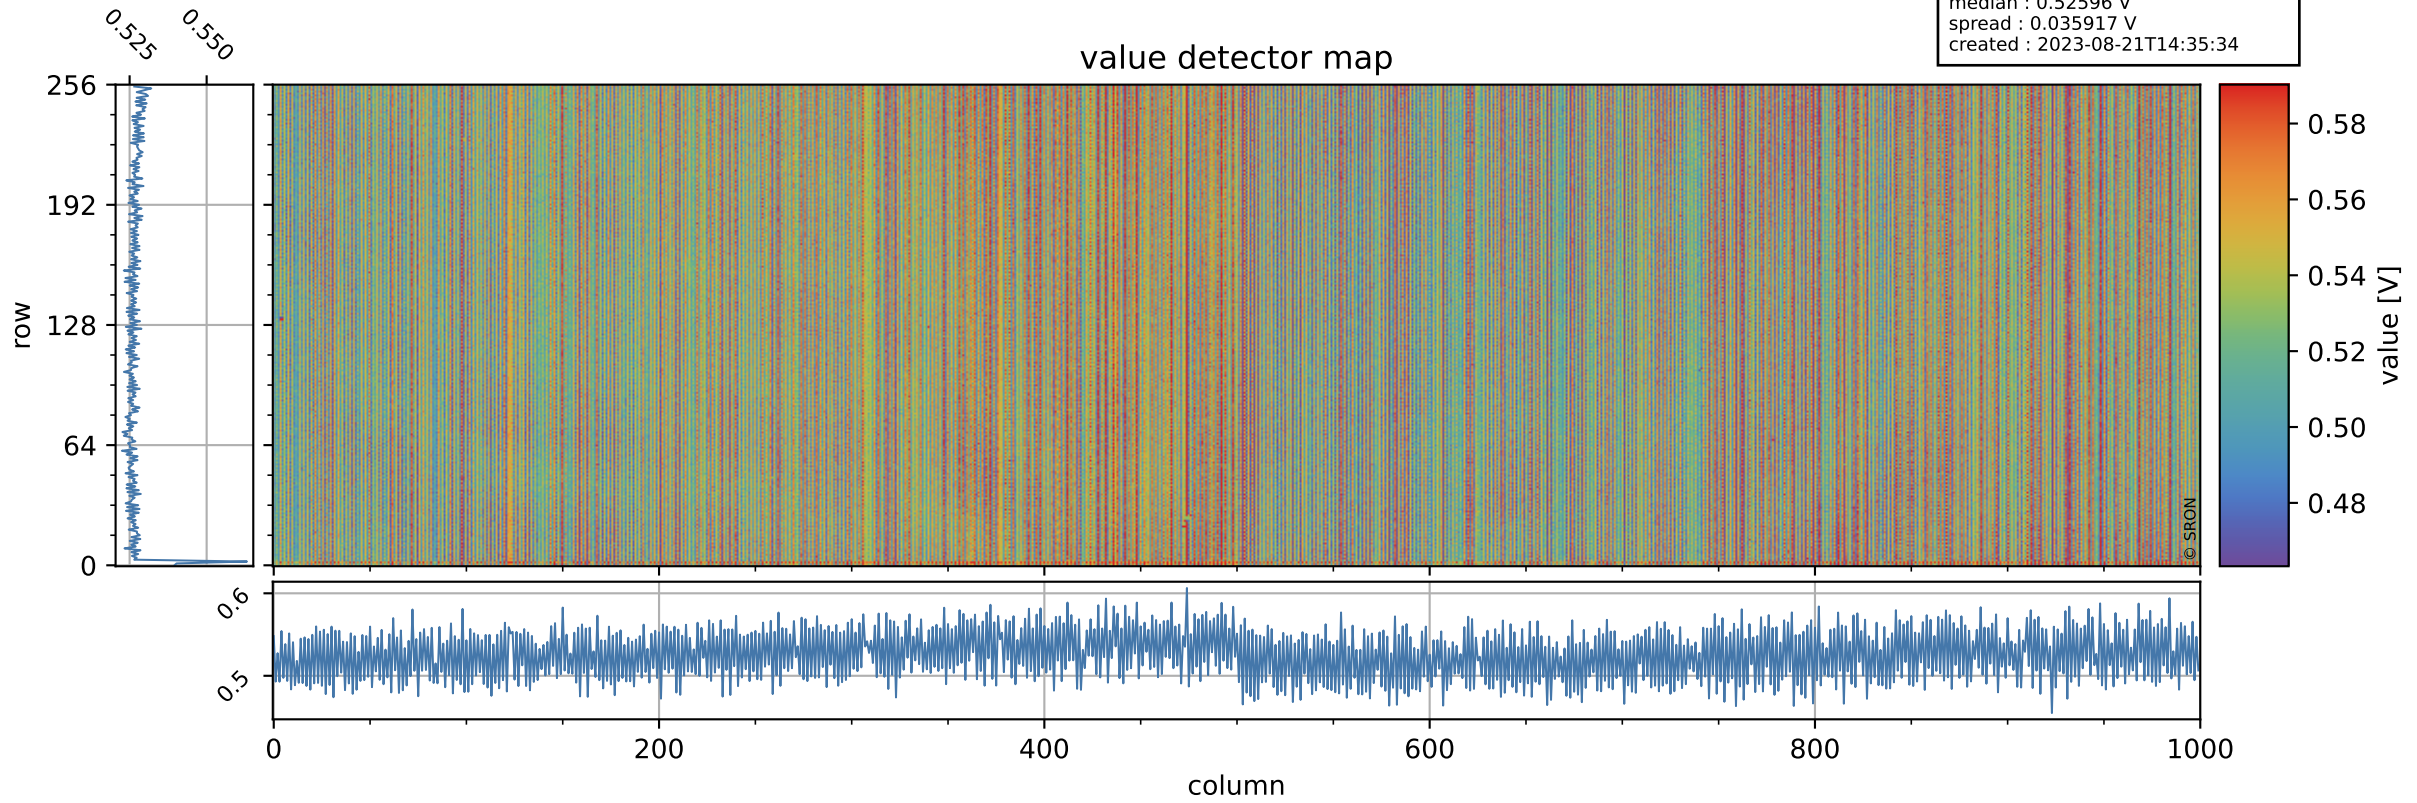

Tropomi SWIR offset (official)

orbits : 19 in [11347, 11392]
coverage : 2019-12-22 / 2019-12-25
median : 0.52596 V
spread : 0.035917 V
created : 2023-08-21T14:35:34

value detector map

Tropomi SWIR offset (official)

orbits : 19 in [11347, 11392]
coverage : 2019-12-22 / 2019-12-25
median : 28.036 μV
spread : 14.25 μV
created : 2023-08-21T14:35:34

Tropomi SWIR offset (official)

value compared with SWIR offset CKD

orbits : 19 in [11347, 11392]
coverage : 2019-12-22 / 2019-12-25
median : -0.058224 mV
spread : 0.36526 mV
created : 2023-08-21T14:35:34

Tropomi SWIR offset (official) ground-tracks of Sentinel-5P

orbits : 19 in [11347, 11392]
coverage : 2019-12-22 / 2019-12-25
created : 2023-08-21T14:35:35

Tropomi SWIR offset (official)

orbits : [2827, 11392]
coverage : 2018-04-30 / 2019-12-25
created : 2023-08-21T14:35:36

trend of detector median & temperatures