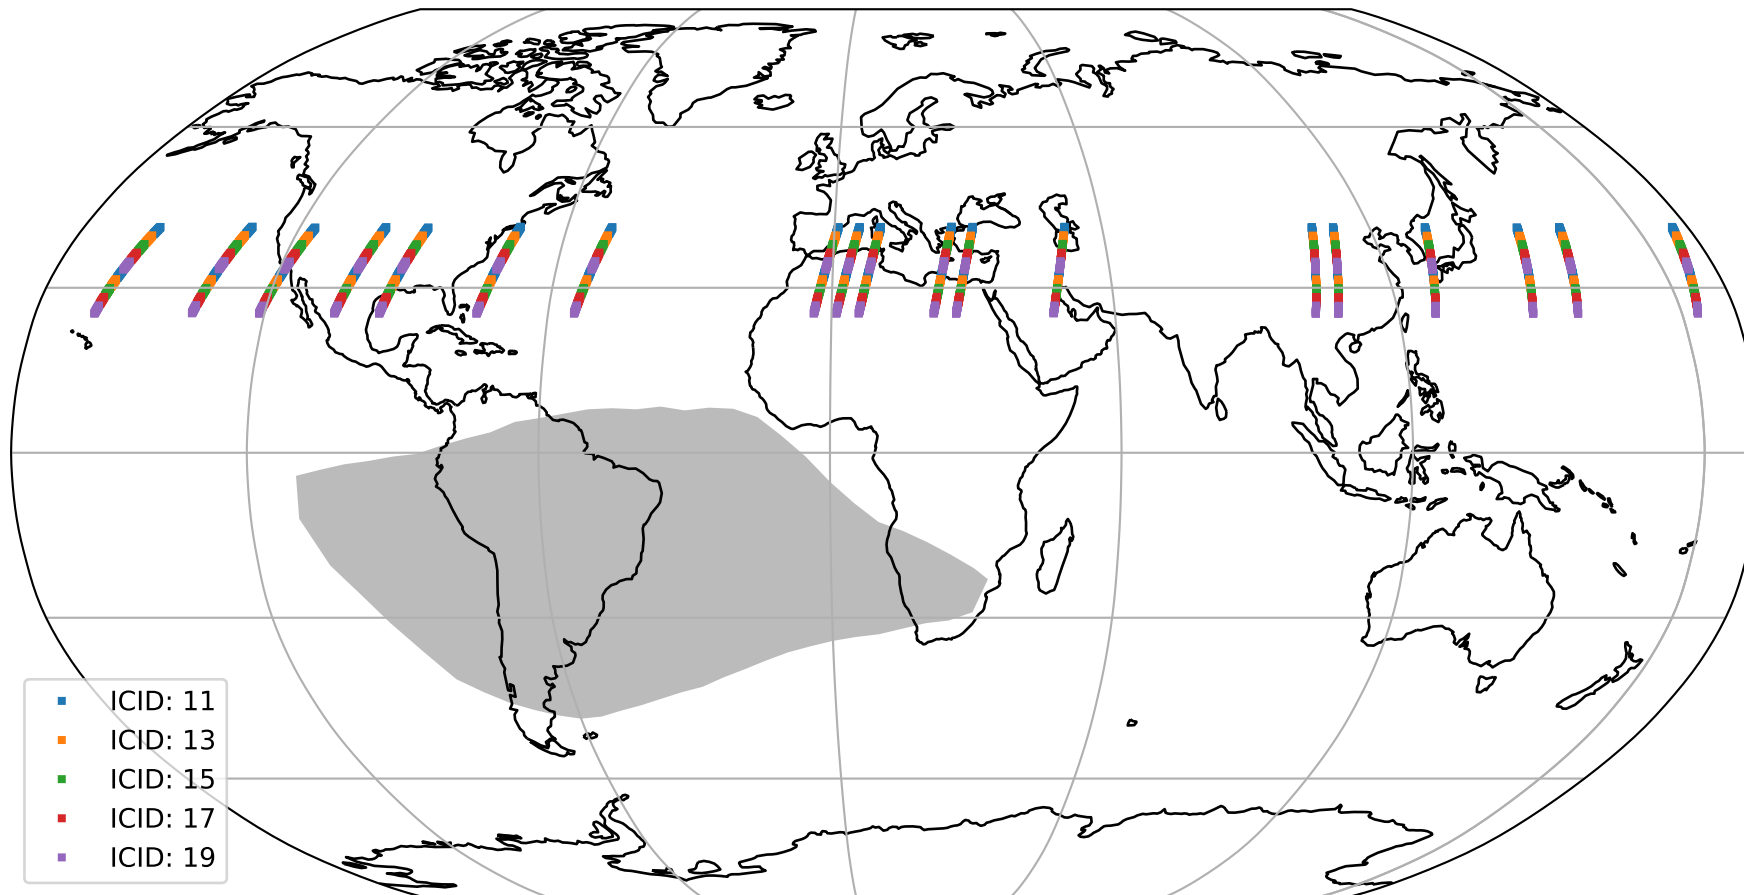

Tropomi SWIR offset (official)

orbits : 19 in [11347, 11392]
coverage : 2019-12-22 / 2019-12-25
median : 0.52596 V
spread : 0.035917 V
created : 2023-08-21T14:35:34

value detector map

Tropomi SWIR offset (official)

orbits : 19 in [11347, 11392]
coverage : 2019-12-22 / 2019-12-25
median : 28.036 μV
spread : 14.25 μV
created : 2023-08-21T14:35:34

Tropomi SWIR offset (official)

value compared with SWIR offset CKD

orbits : 19 in [11347, 11392]
coverage : 2019-12-22 / 2019-12-25
median : -0.058224 mV
spread : 0.36526 mV
created : 2023-08-21T14:35:34

Tropomi SWIR offset (official) ground-tracks of Sentinel-5P

orbits : 19 in [11347, 11392]
coverage : 2019-12-22 / 2019-12-25
created : 2023-08-21T14:35:35

Tropomi SWIR offset (official)

orbits : [2827, 11392]
coverage : 2018-04-30 / 2019-12-25
created : 2023-08-21T14:35:36

trend of detector median & temperatures