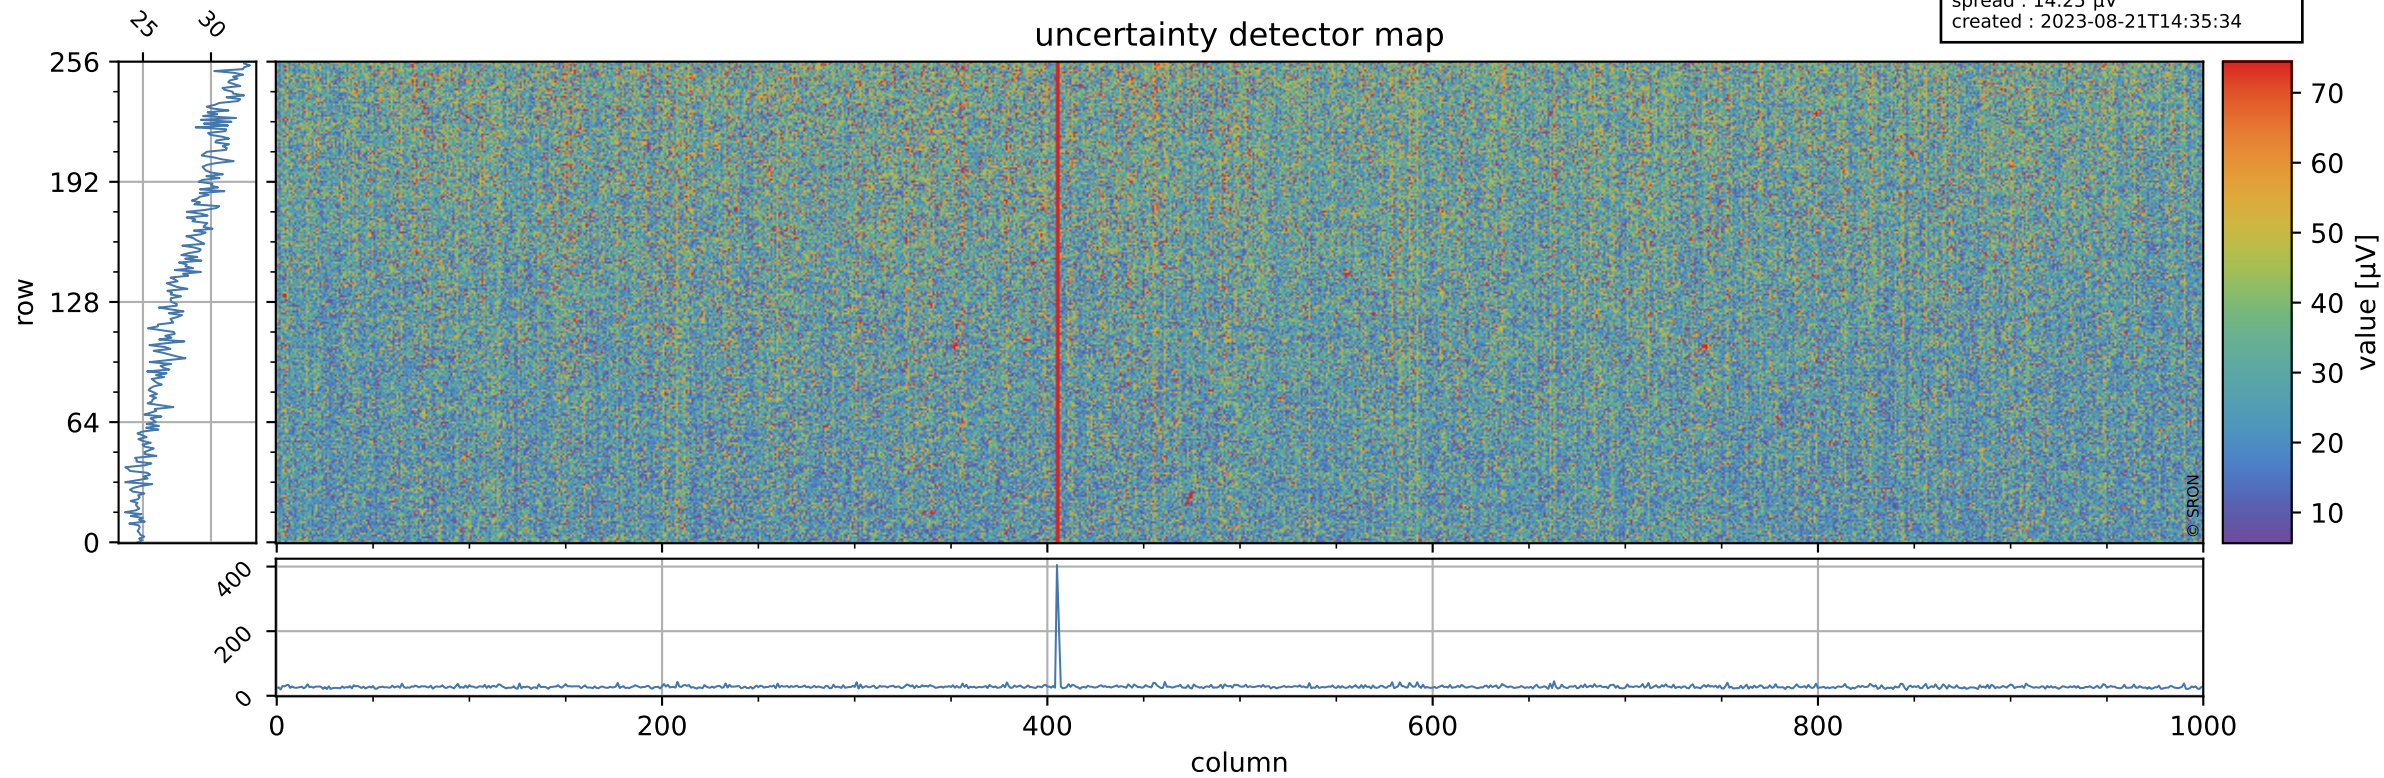

Tropomi SWIR offset (official)

orbits : 19 in [11347, 11392]
coverage : 2019-12-22 / 2019-12-25
median : 0.52596 V
spread : 0.035917 V
created : 2023-08-21T14:35:34

value detector map

Tropomi SWIR offset (official)

orbits : 19 in [11347, 11392]
coverage : 2019-12-22 / 2019-12-25
median : 28.036 μV
spread : 14.25 μV
created : 2023-08-21T14:35:34

Tropomi SWIR offset (official)

value compared with SWIR offset CKD

orbits : 19 in [11347, 11392]
coverage : 2019-12-22 / 2019-12-25
median : -0.058224 mV
spread : 0.36526 mV
created : 2023-08-21T14:35:34

Tropomi SWIR offset (official) ground-tracks of Sentinel-5P

orbits : 19 in [11347, 11392]
coverage : 2019-12-22 / 2019-12-25
created : 2023-08-21T14:35:35

Tropomi SWIR offset (official)

orbits : [2827, 11392]
coverage : 2018-04-30 / 2019-12-25
created : 2023-08-21T14:35:36

trend of detector median & temperatures