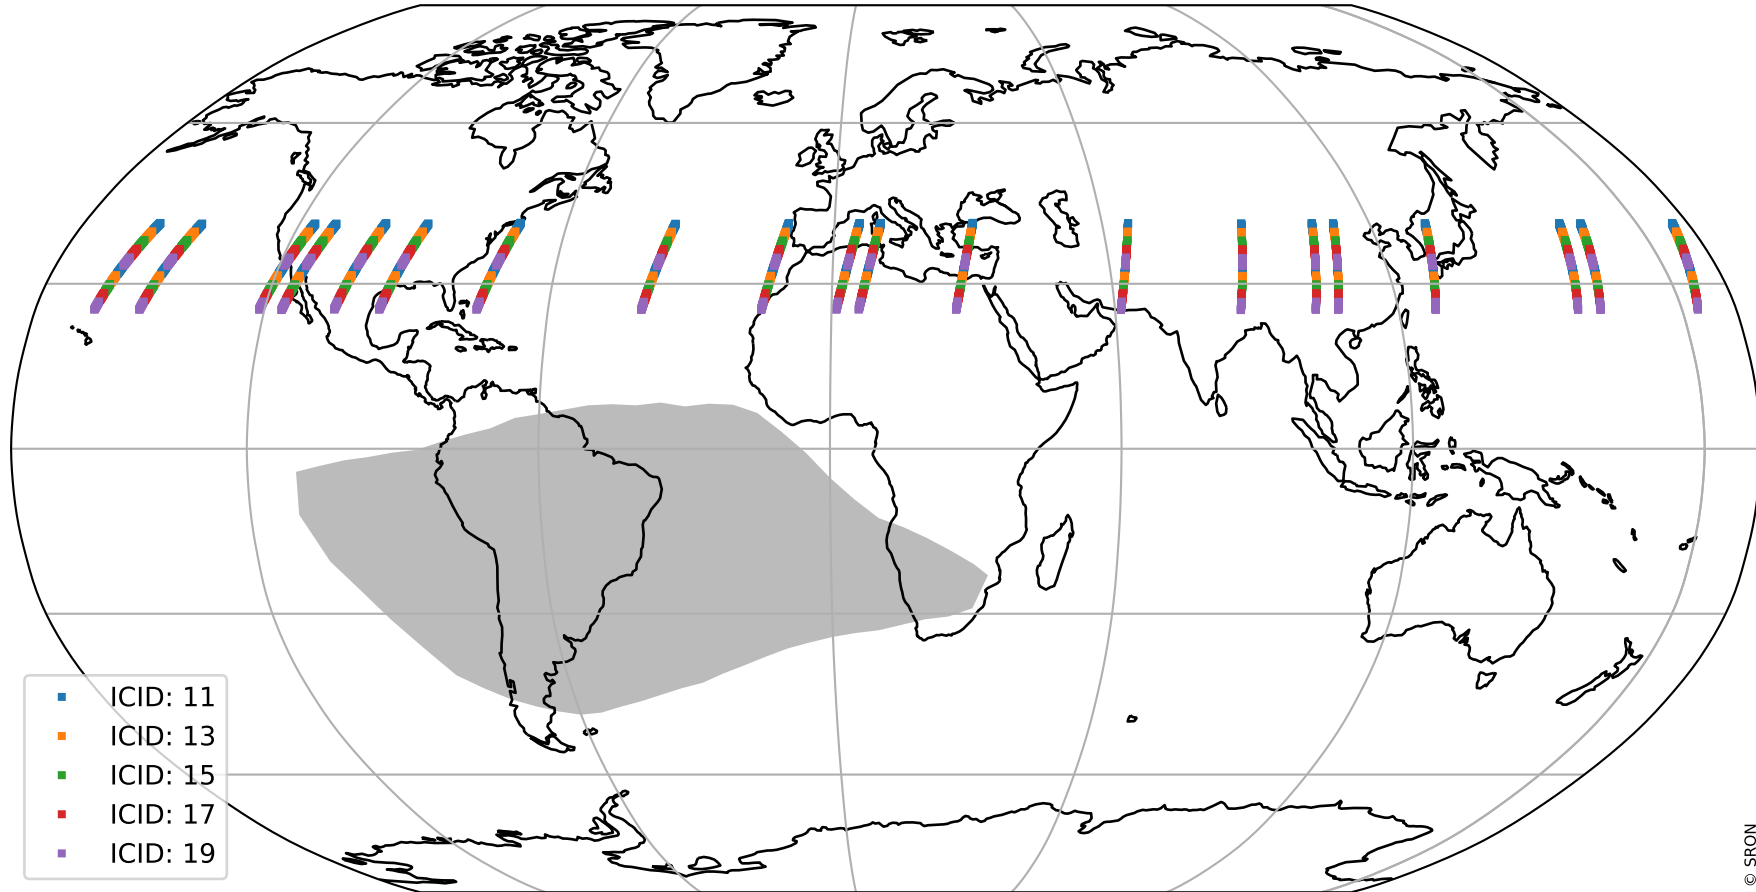

Tropomi SWIR offset (official)

orbits : 20 in [11362, 11407]
coverage : 2019-12-23 / 2019-12-26
median : 0.52597 V
spread : 0.035915 V
created : 2023-08-21T14:35:37

value detector map

Tropomi SWIR offset (official)

orbits : 20 in [11362, 11407]
coverage : 2019-12-23 / 2019-12-26
median : 28.027 μV
spread : 14.344 μV
created : 2023-08-21T14:35:37

Tropomi SWIR offset (official)

orbits : 20 in [11362, 11407]
coverage : 2019-12-23 / 2019-12-26
median : -0.046485 mV
spread : 0.36679 mV
created : 2023-08-21T14:35:37

value compared with SWIR offset CKD

Tropomi SWIR offset (official) ground-tracks of Sentinel-5P

orbits : 20 in [11362, 11407]
coverage : 2019-12-23 / 2019-12-26
created : 2023-08-21T14:35:38

Tropomi SWIR offset (official)

orbits : [2827, 11407]
coverage : 2018-04-30 / 2019-12-26
created : 2023-08-21T14:35:38

trend of detector median & temperatures