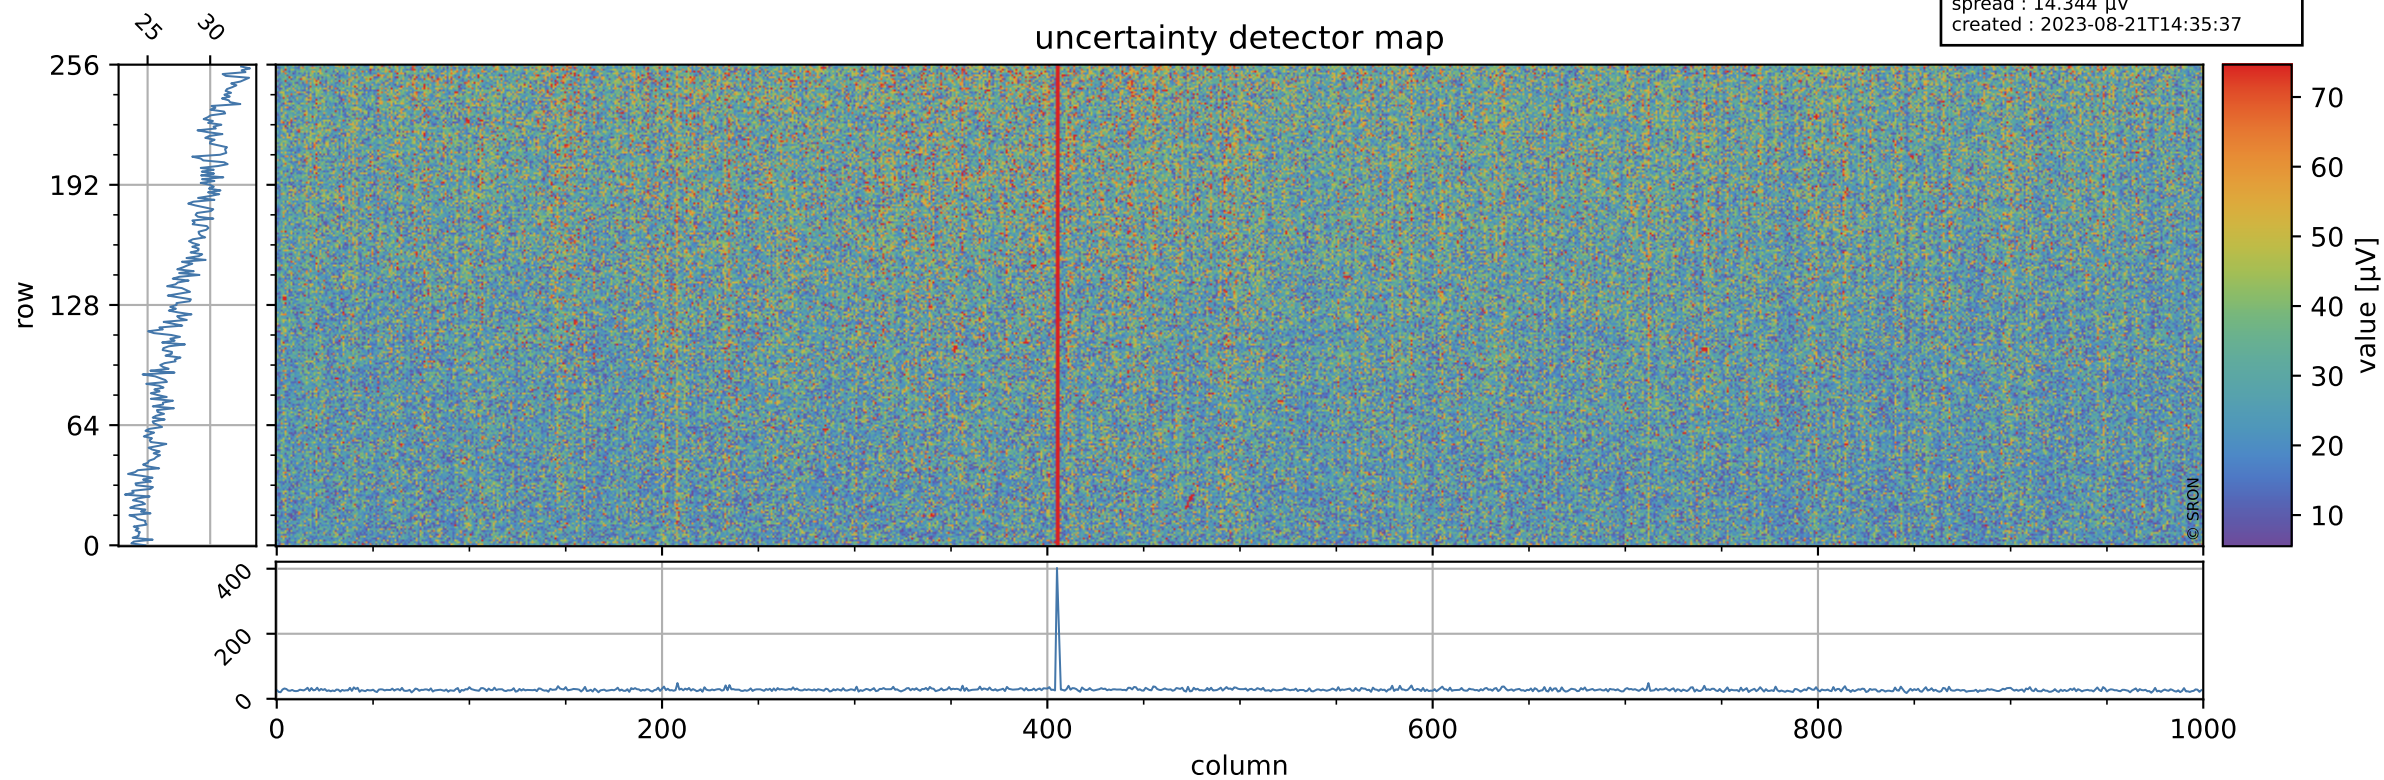

Tropomi SWIR offset (official)

orbits : 20 in [11362, 11407]
coverage : 2019-12-23 / 2019-12-26
median : 0.52597 V
spread : 0.035915 V
created : 2023-08-21T14:35:37

value detector map

Tropomi SWIR offset (official)

orbits : 20 in [11362, 11407]
coverage : 2019-12-23 / 2019-12-26
median : 28.027 μV
spread : 14.344 μV
created : 2023-08-21T14:35:37

Tropomi SWIR offset (official)

orbits : 20 in [11362, 11407]
coverage : 2019-12-23 / 2019-12-26
median : -0.046485 mV
spread : 0.36679 mV
created : 2023-08-21T14:35:37

value compared with SWIR offset CKD

Tropomi SWIR offset (official) ground-tracks of Sentinel-5P

orbits : 20 in [11362, 11407]
coverage : 2019-12-23 / 2019-12-26
created : 2023-08-21T14:35:38

Tropomi SWIR offset (official)

orbits : [2827, 11407]
coverage : 2018-04-30 / 2019-12-26
created : 2023-08-21T14:35:38

trend of detector median & temperatures