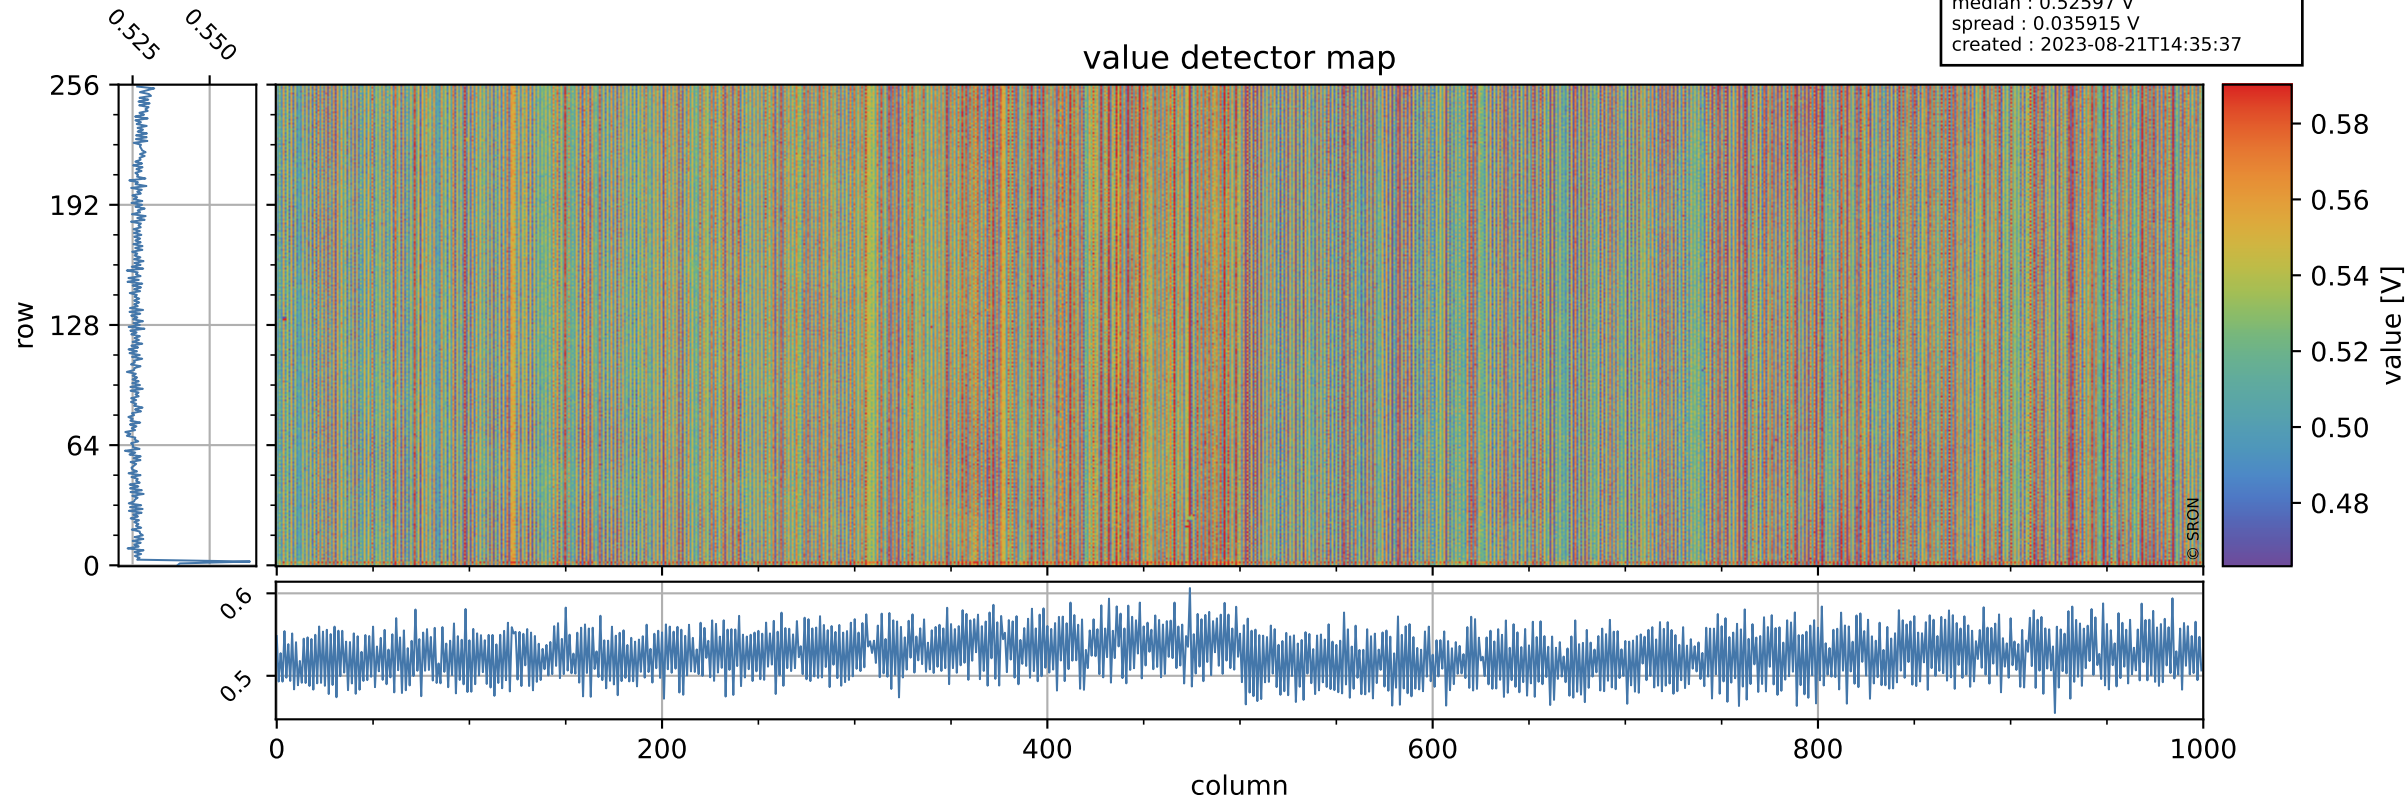

Tropomi SWIR offset (official)

orbits : 20 in [11362, 11407]
coverage : 2019-12-23 / 2019-12-26
median : 0.52597 V
spread : 0.035915 V
created : 2023-08-21T14:35:37

value detector map

Tropomi SWIR offset (official)

orbits : 20 in [11362, 11407]
coverage : 2019-12-23 / 2019-12-26
median : 28.027 μV
spread : 14.344 μV
created : 2023-08-21T14:35:37

Tropomi SWIR offset (official)

orbits : 20 in [11362, 11407]
coverage : 2019-12-23 / 2019-12-26
median : -0.046485 mV
spread : 0.36679 mV
created : 2023-08-21T14:35:37

value compared with SWIR offset CKD

Tropomi SWIR offset (official) ground-tracks of Sentinel-5P

orbits : 20 in [11362, 11407]
coverage : 2019-12-23 / 2019-12-26
created : 2023-08-21T14:35:38

Tropomi SWIR offset (official)

orbits : [2827, 11407]
coverage : 2018-04-30 / 2019-12-26
created : 2023-08-21T14:35:38

trend of detector median & temperatures