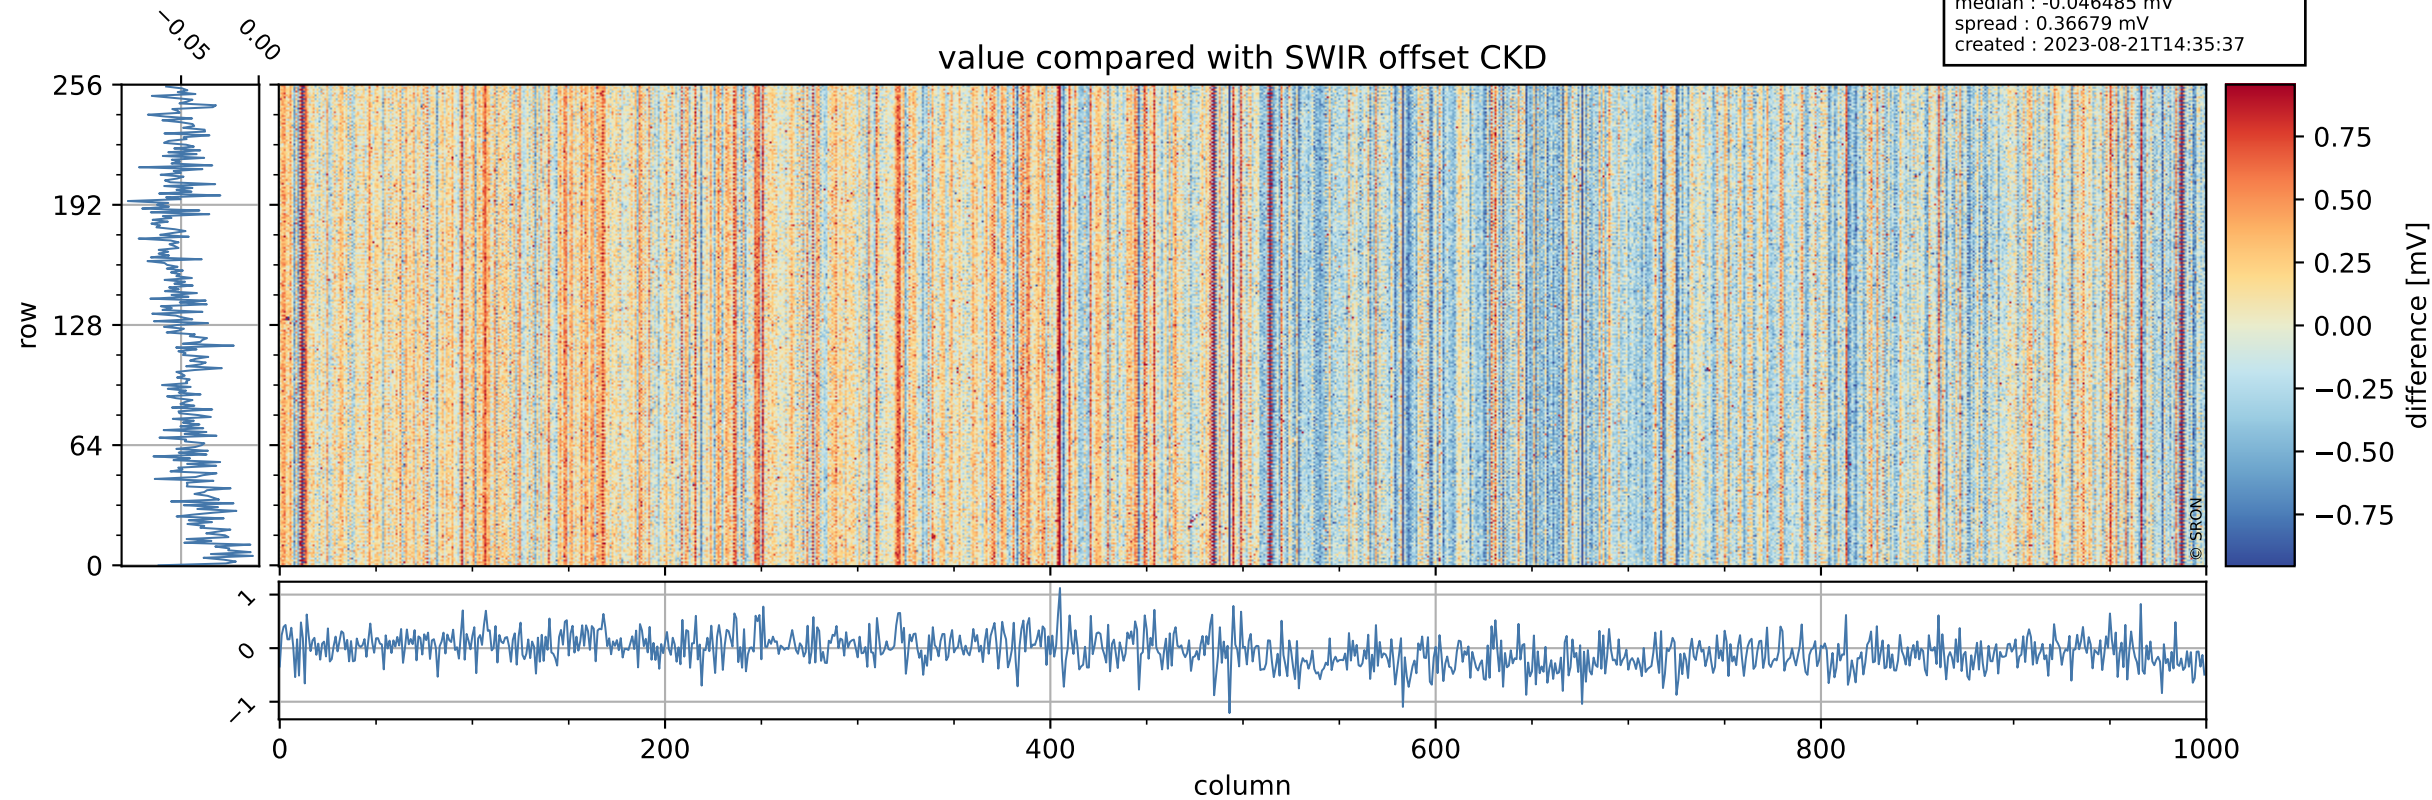

Tropomi SWIR offset (official)

orbits : 20 in [11362, 11407]
coverage : 2019-12-23 / 2019-12-26
median : 0.52597 V
spread : 0.035915 V
created : 2023-08-21T14:35:37

value detector map

Tropomi SWIR offset (official)

orbits : 20 in [11362, 11407]
coverage : 2019-12-23 / 2019-12-26
median : 28.027 μV
spread : 14.344 μV
created : 2023-08-21T14:35:37

Tropomi SWIR offset (official)

orbits : 20 in [11362, 11407]
coverage : 2019-12-23 / 2019-12-26
median : -0.046485 mV
spread : 0.36679 mV
created : 2023-08-21T14:35:37

value compared with SWIR offset CKD

Tropomi SWIR offset (official) ground-tracks of Sentinel-5P

orbits : 20 in [11362, 11407]
coverage : 2019-12-23 / 2019-12-26
created : 2023-08-21T14:35:38

Tropomi SWIR offset (official)

orbits : [2827, 11407]
coverage : 2018-04-30 / 2019-12-26
created : 2023-08-21T14:35:38

trend of detector median & temperatures