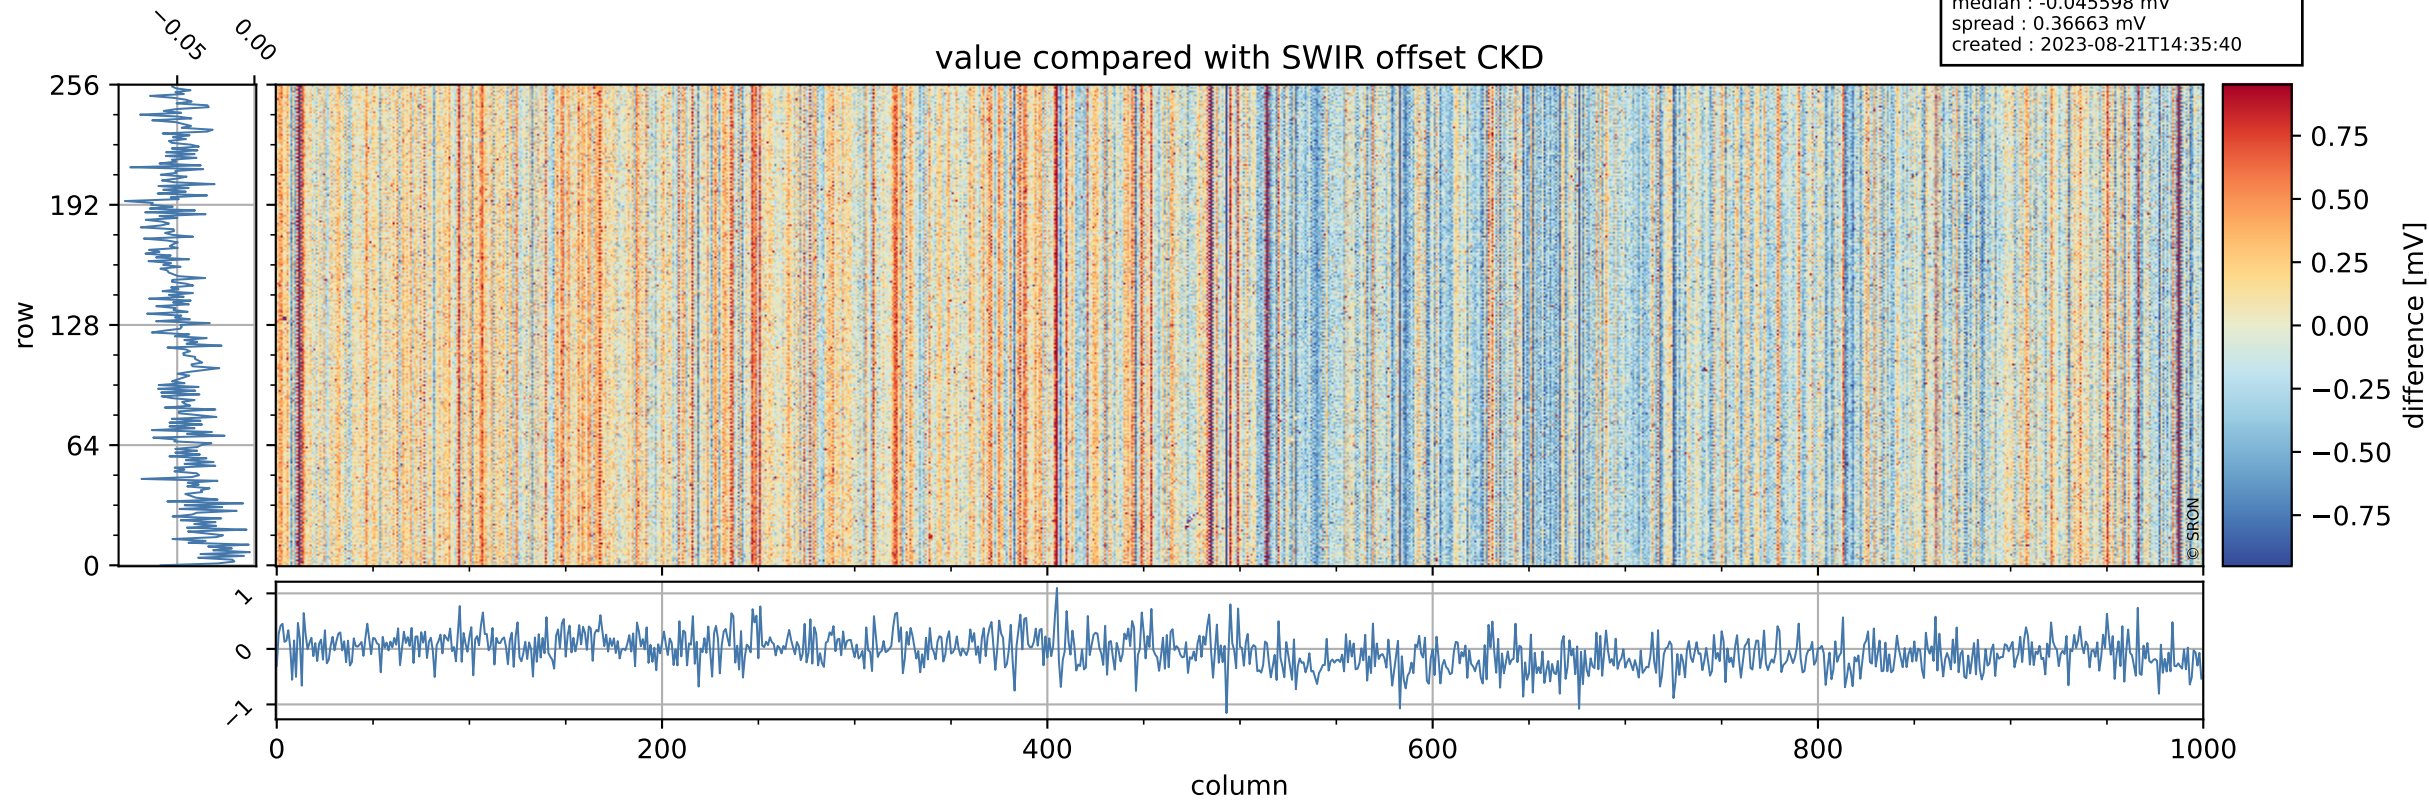

## value detector map

# Tropomi SWIR offset (official)

orbits : 19 in [11377, 11422]  
coverage : 2019-12-24 / 2019-12-27  
median : 28.162  $\mu\text{V}$   
spread : 14.295  $\mu\text{V}$   
created : 2023-08-21T14:35:40

# Tropomi SWIR offset (official)

orbits : 19 in [11377, 11422]  
coverage : 2019-12-24 / 2019-12-27  
median : -0.045598 mV  
spread : 0.36663 mV  
created : 2023-08-21T14:35:40

value compared with SWIR offset CKD

# Tropomi SWIR offset (official) ground-tracks of Sentinel-5P

orbits : 19 in [11377, 11422]  
coverage : 2019-12-24 / 2019-12-27  
created : 2023-08-21T14:35:41