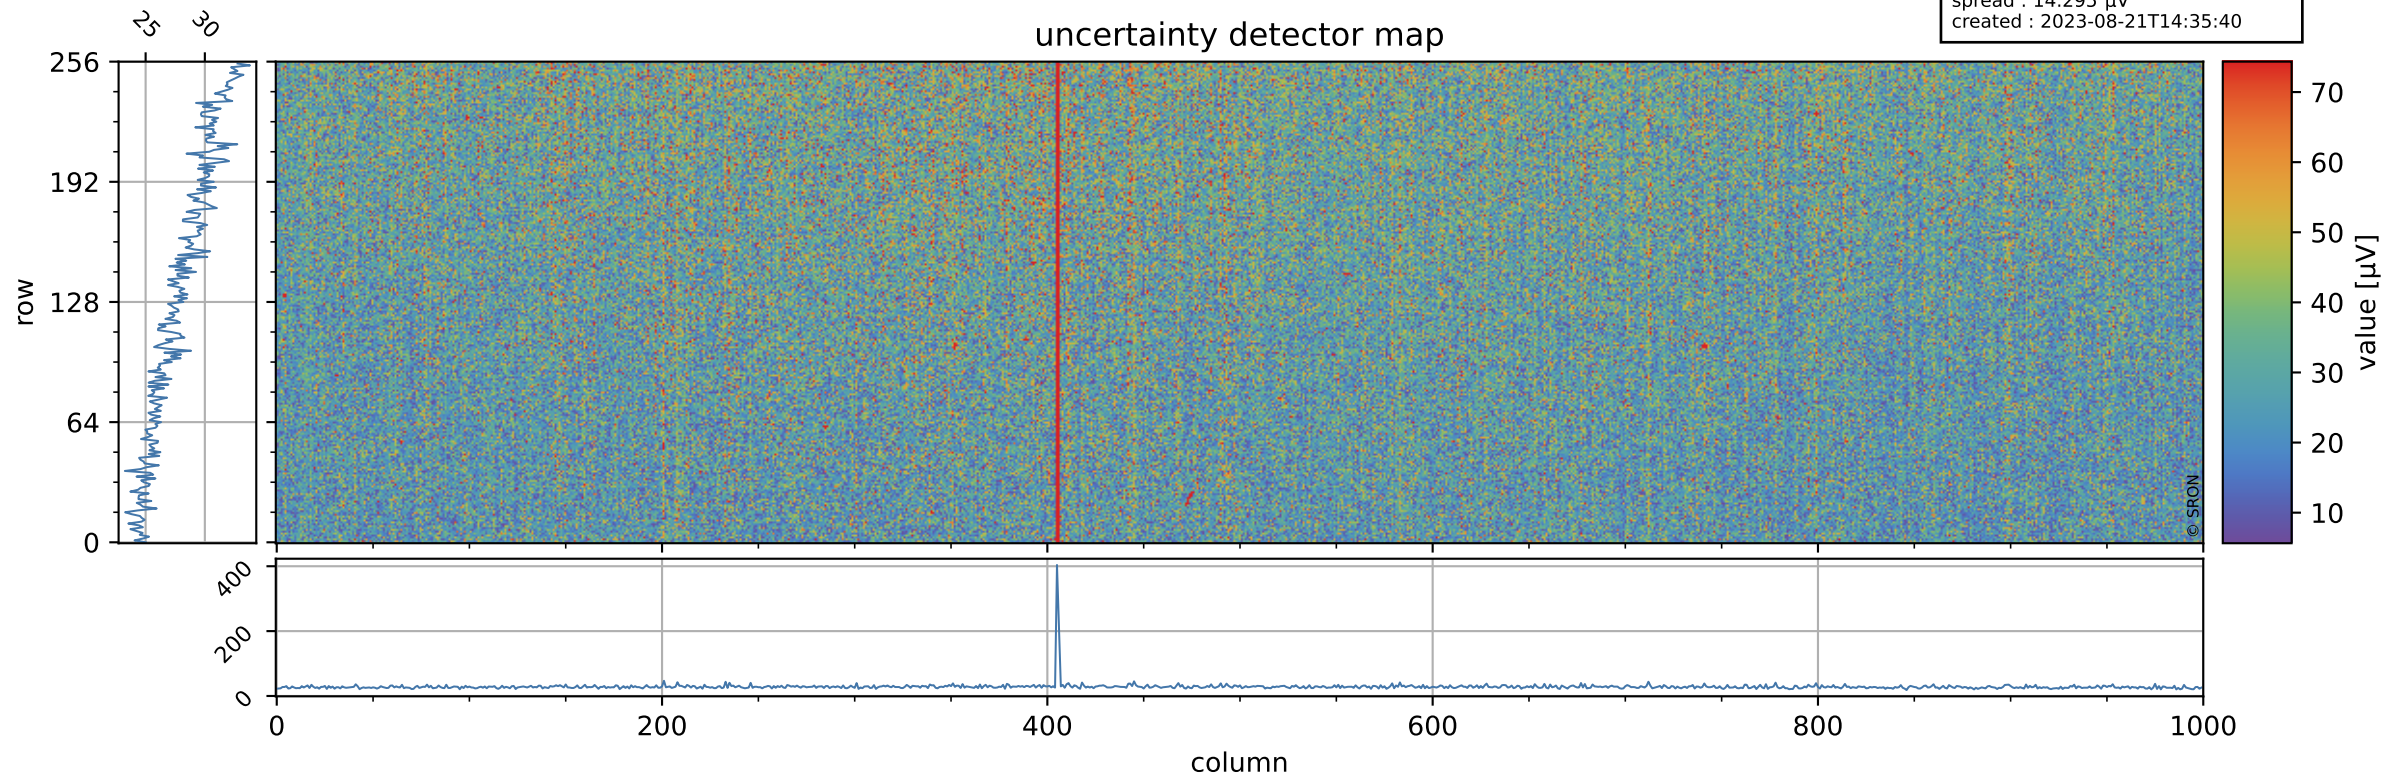

# Tropomi SWIR offset (official)

orbits : 19 in [11377, 11422]  
coverage : 2019-12-24 / 2019-12-27  
median : 0.52598 V  
spread : 0.035915 V  
created : 2023-08-21T14:35:39

## value detector map

# Tropomi SWIR offset (official)

orbits : 19 in [11377, 11422]  
coverage : 2019-12-24 / 2019-12-27  
median : 28.162  $\mu\text{V}$   
spread : 14.295  $\mu\text{V}$   
created : 2023-08-21T14:35:40

# Tropomi SWIR offset (official) ground-tracks of Sentinel-5P

orbits : 19 in [11377, 11422]  
coverage : 2019-12-24 / 2019-12-27  
created : 2023-08-21T14:35:41