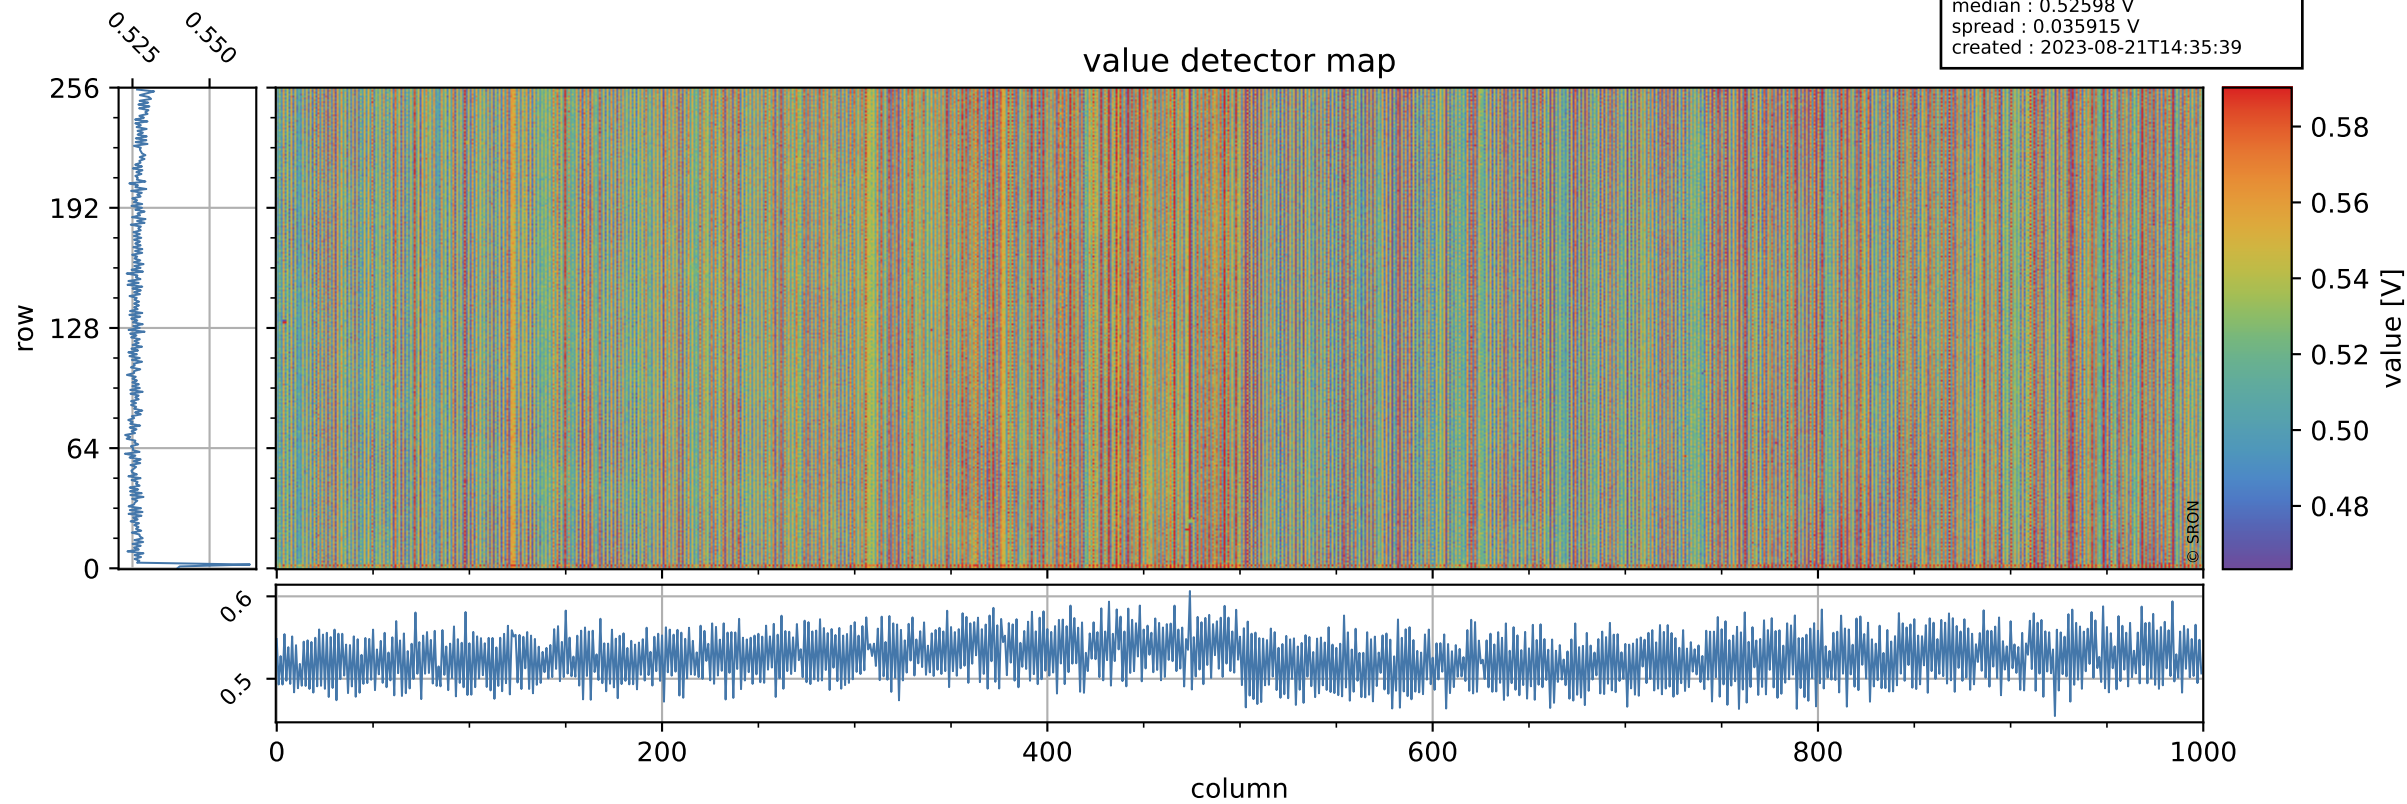

# Tropomi SWIR offset (official)

orbits : 19 in [11377, 11422]  
coverage : 2019-12-24 / 2019-12-27  
median : 0.52598 V  
spread : 0.035915 V  
created : 2023-08-21T14:35:39

## value detector map

# Tropomi SWIR offset (official)

orbits : 19 in [11377, 11422]  
coverage : 2019-12-24 / 2019-12-27  
median : 28.162  $\mu\text{V}$   
spread : 14.295  $\mu\text{V}$   
created : 2023-08-21T14:35:40

# Tropomi SWIR offset (official) ground-tracks of Sentinel-5P

orbits : 19 in [11377, 11422]  
coverage : 2019-12-24 / 2019-12-27  
created : 2023-08-21T14:35:41