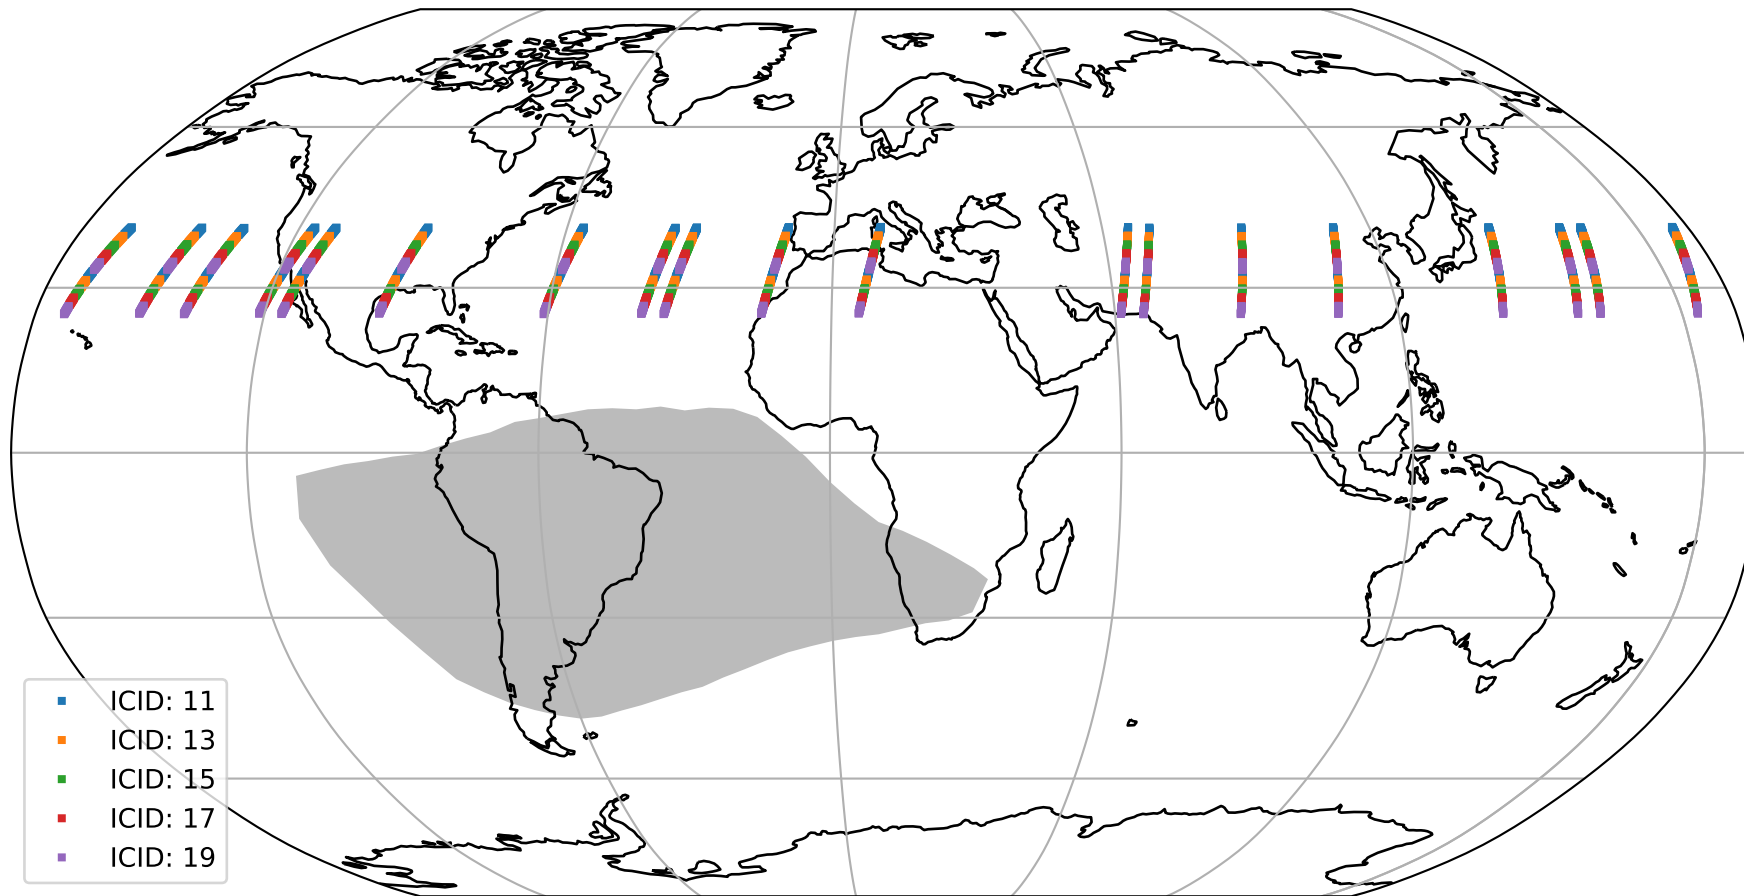

# Tropomi SWIR offset (official)

orbits : 19 in [11377, 11422]  
coverage : 2019-12-24 / 2019-12-27  
median : 28.162  $\mu\text{V}$   
spread : 14.295  $\mu\text{V}$   
created : 2023-08-21T14:35:40

# Tropomi SWIR offset (official)

orbits : 19 in [11377, 11422]  
coverage : 2019-12-24 / 2019-12-27  
median : -0.045598 mV  
spread : 0.36663 mV  
created : 2023-08-21T14:35:40

value compared with SWIR offset CKD

# Tropomi SWIR offset (official) ground-tracks of Sentinel-5P

orbits : 19 in [11377, 11422]  
coverage : 2019-12-24 / 2019-12-27  
created : 2023-08-21T14:35:41

# Tropomi SWIR offset (official)

orbits : [2827, 11422]  
coverage : 2018-04-30 / 2019-12-27  
created : 2023-08-21T14:35:41