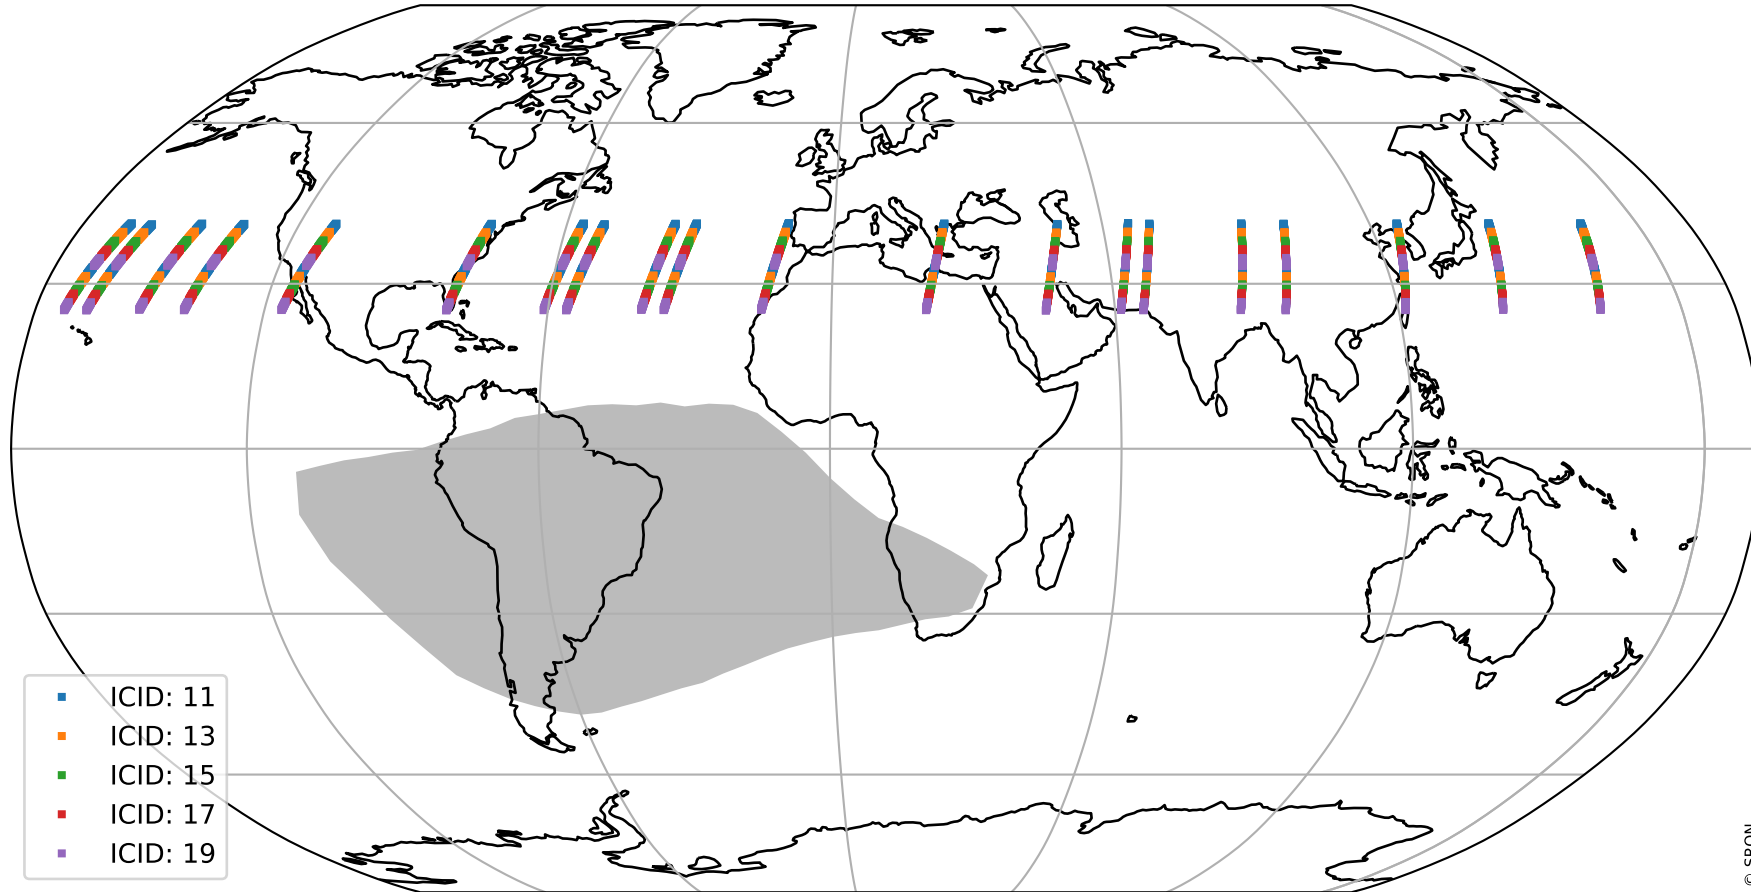

Tropomi SWIR offset (official)

orbits : 20 in [11392, 11437]
coverage : 2019-12-25 / 2019-12-28
median : 0.52596 V
spread : 0.035915 V
created : 2023-08-21T14:35:42

value detector map

Tropomi SWIR offset (official)

orbits : 20 in [11392, 11437]
coverage : 2019-12-25 / 2019-12-28
median : 27.981 μV
spread : 14.256 μV
created : 2023-08-21T14:35:43

Tropomi SWIR offset (official)

orbits : 20 in [11392, 11437]
coverage : 2019-12-25 / 2019-12-28
median : -0.061083 mV
spread : 0.36682 mV
created : 2023-08-21T14:35:43

value compared with SWIR offset CKD

Tropomi SWIR offset (official) ground-tracks of Sentinel-5P

orbits : 20 in [11392, 11437]
coverage : 2019-12-25 / 2019-12-28
created : 2023-08-21T14:35:44

Tropomi SWIR offset (official)

orbits : [2827, 11437]
coverage : 2018-04-30 / 2019-12-28
created : 2023-08-21T14:35:44

trend of detector median & temperatures