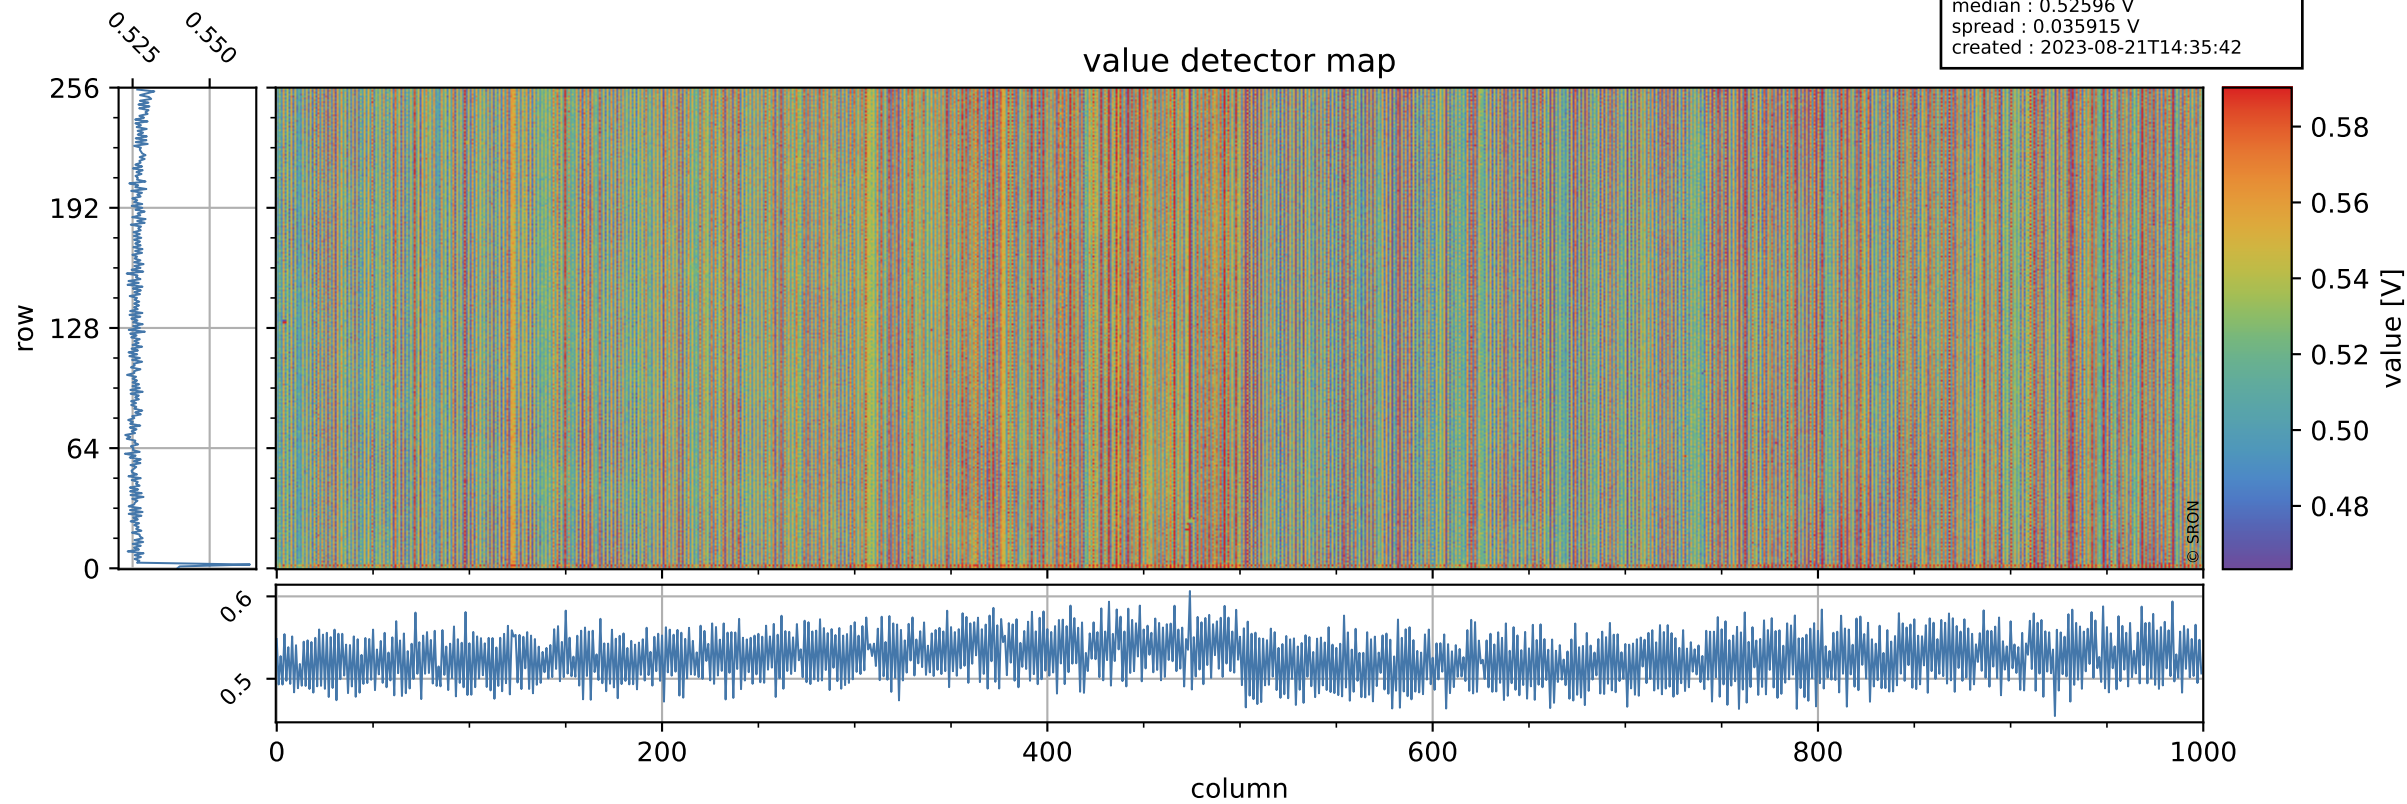

Tropomi SWIR offset (official)

orbits : 20 in [11392, 11437]
coverage : 2019-12-25 / 2019-12-28
median : 0.52596 V
spread : 0.035915 V
created : 2023-08-21T14:35:42

value detector map

Tropomi SWIR offset (official)

orbits : 20 in [11392, 11437]
coverage : 2019-12-25 / 2019-12-28
median : 27.981 μV
spread : 14.256 μV
created : 2023-08-21T14:35:43

Tropomi SWIR offset (official)

orbits : 20 in [11392, 11437]
coverage : 2019-12-25 / 2019-12-28
median : -0.061083 mV
spread : 0.36682 mV
created : 2023-08-21T14:35:43

value compared with SWIR offset CKD

Tropomi SWIR offset (official) ground-tracks of Sentinel-5P

orbits : 20 in [11392, 11437]
coverage : 2019-12-25 / 2019-12-28
created : 2023-08-21T14:35:44

Tropomi SWIR offset (official)

orbits : [2827, 11437]
coverage : 2018-04-30 / 2019-12-28
created : 2023-08-21T14:35:44

trend of detector median & temperatures