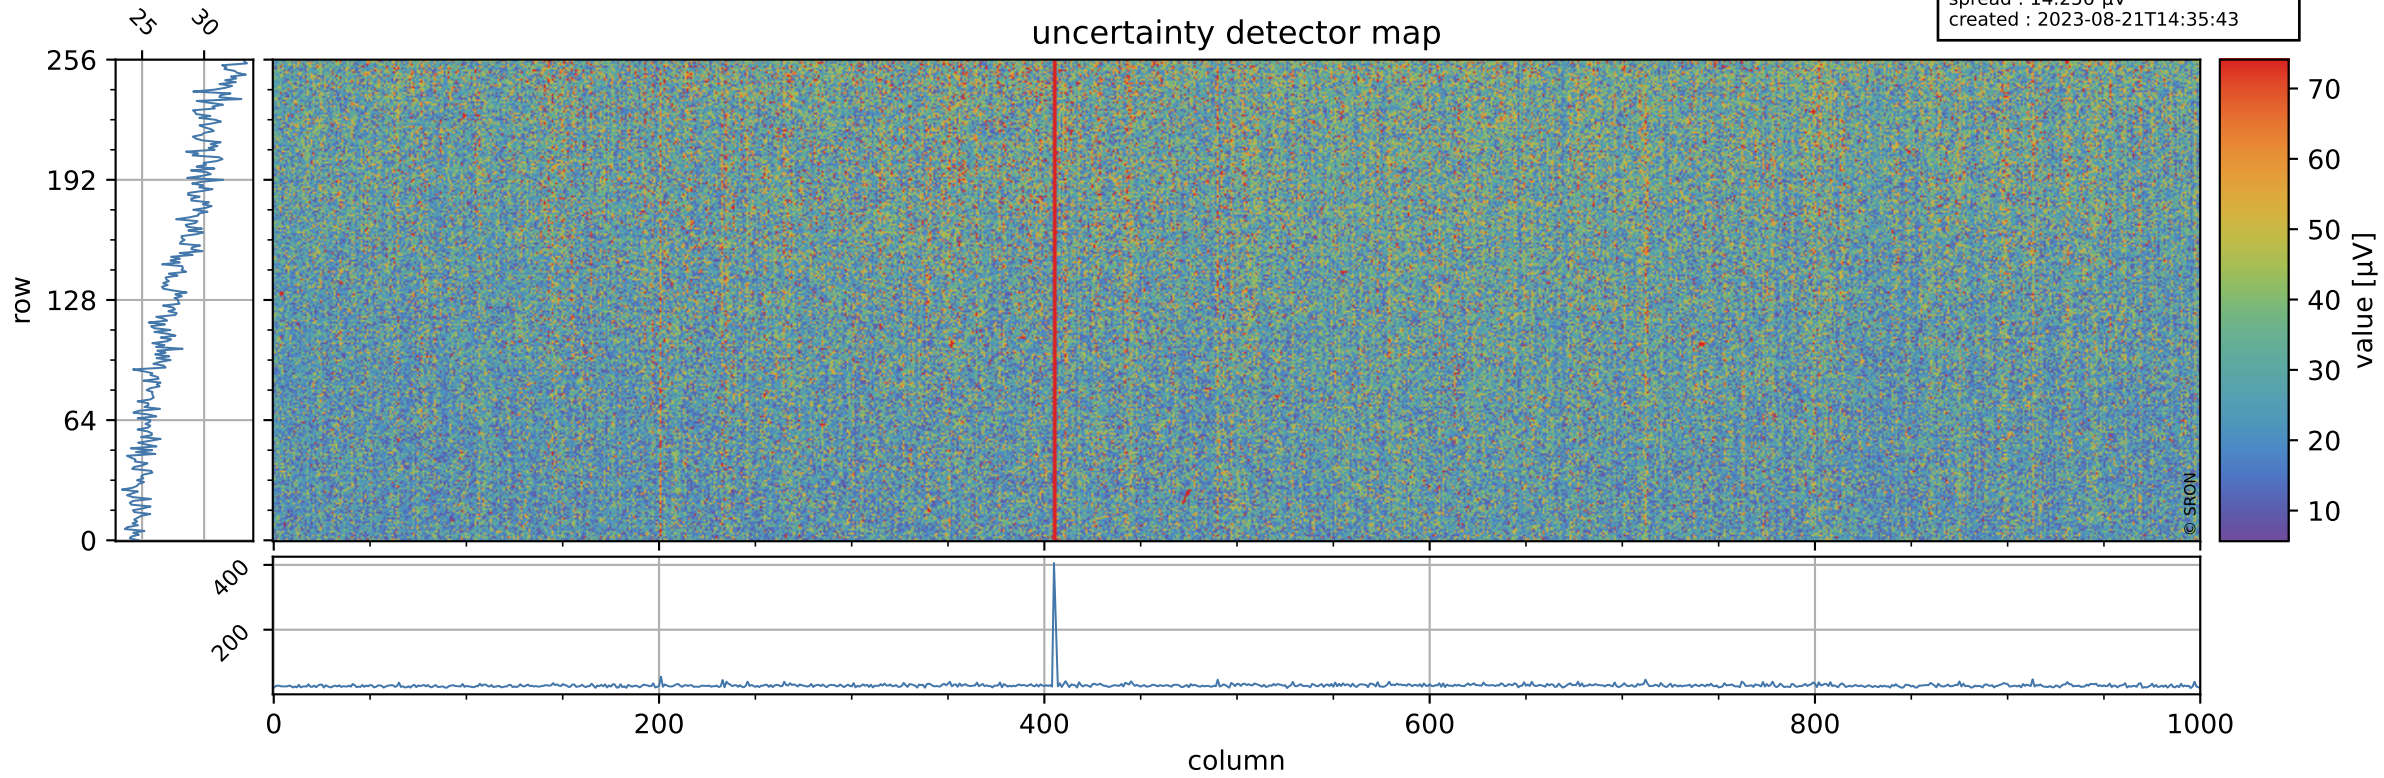

Tropomi SWIR offset (official)

orbits : 20 in [11392, 11437]
coverage : 2019-12-25 / 2019-12-28
median : 0.52596 V
spread : 0.035915 V
created : 2023-08-21T14:35:42

value detector map

Tropomi SWIR offset (official)

orbits : 20 in [11392, 11437]
coverage : 2019-12-25 / 2019-12-28
median : 27.981 μV
spread : 14.256 μV
created : 2023-08-21T14:35:43

Tropomi SWIR offset (official)

orbits : 20 in [11392, 11437]
coverage : 2019-12-25 / 2019-12-28
median : -0.061083 mV
spread : 0.36682 mV
created : 2023-08-21T14:35:43

value compared with SWIR offset CKD

Tropomi SWIR offset (official) ground-tracks of Sentinel-5P

orbits : 20 in [11392, 11437]
coverage : 2019-12-25 / 2019-12-28
created : 2023-08-21T14:35:44

Tropomi SWIR offset (official)

orbits : [2827, 11437]
coverage : 2018-04-30 / 2019-12-28
created : 2023-08-21T14:35:44

trend of detector median & temperatures