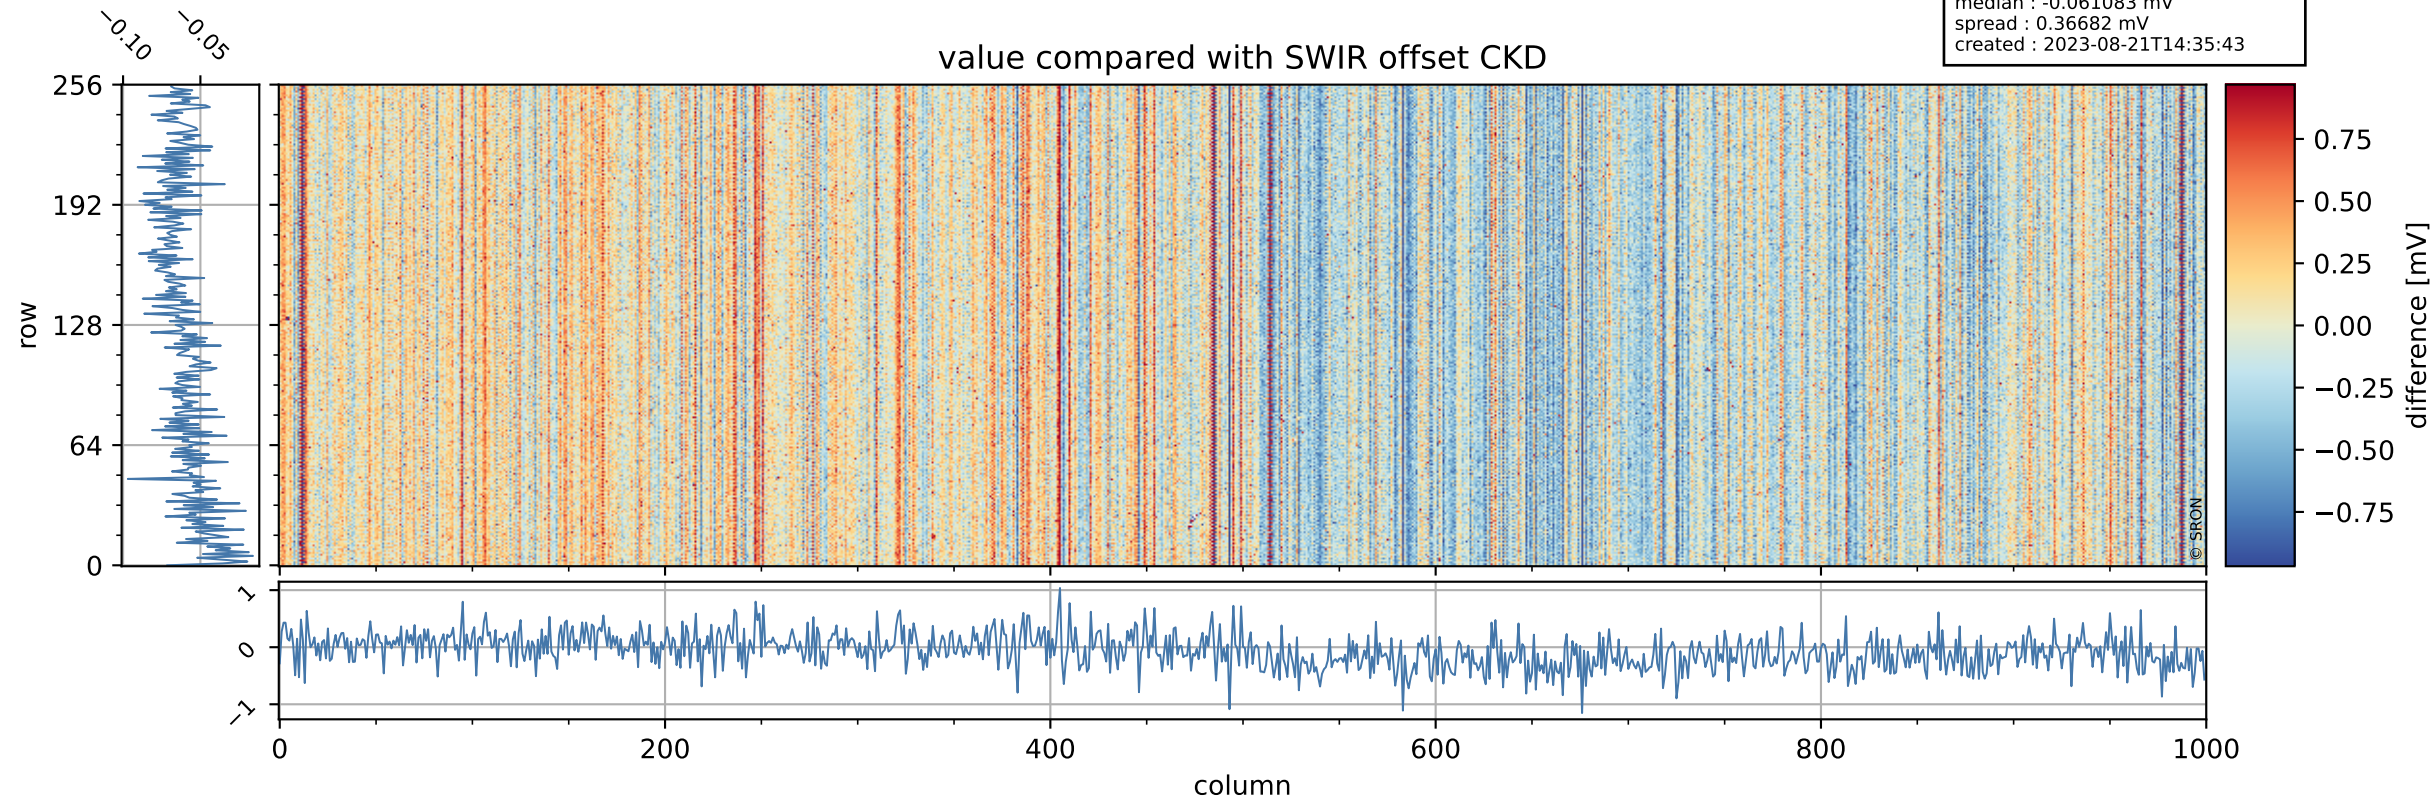

Tropomi SWIR offset (official)

orbits : 20 in [11392, 11437]
coverage : 2019-12-25 / 2019-12-28
median : 0.52596 V
spread : 0.035915 V
created : 2023-08-21T14:35:42

value detector map

Tropomi SWIR offset (official)

orbits : 20 in [11392, 11437]
coverage : 2019-12-25 / 2019-12-28
median : 27.981 μV
spread : 14.256 μV
created : 2023-08-21T14:35:43

Tropomi SWIR offset (official)

orbits : 20 in [11392, 11437]
coverage : 2019-12-25 / 2019-12-28
median : -0.061083 mV
spread : 0.36682 mV
created : 2023-08-21T14:35:43

value compared with SWIR offset CKD

Tropomi SWIR offset (official) ground-tracks of Sentinel-5P

orbits : 20 in [11392, 11437]
coverage : 2019-12-25 / 2019-12-28
created : 2023-08-21T14:35:44

Tropomi SWIR offset (official)

orbits : [2827, 11437]
coverage : 2018-04-30 / 2019-12-28
created : 2023-08-21T14:35:44

trend of detector median & temperatures