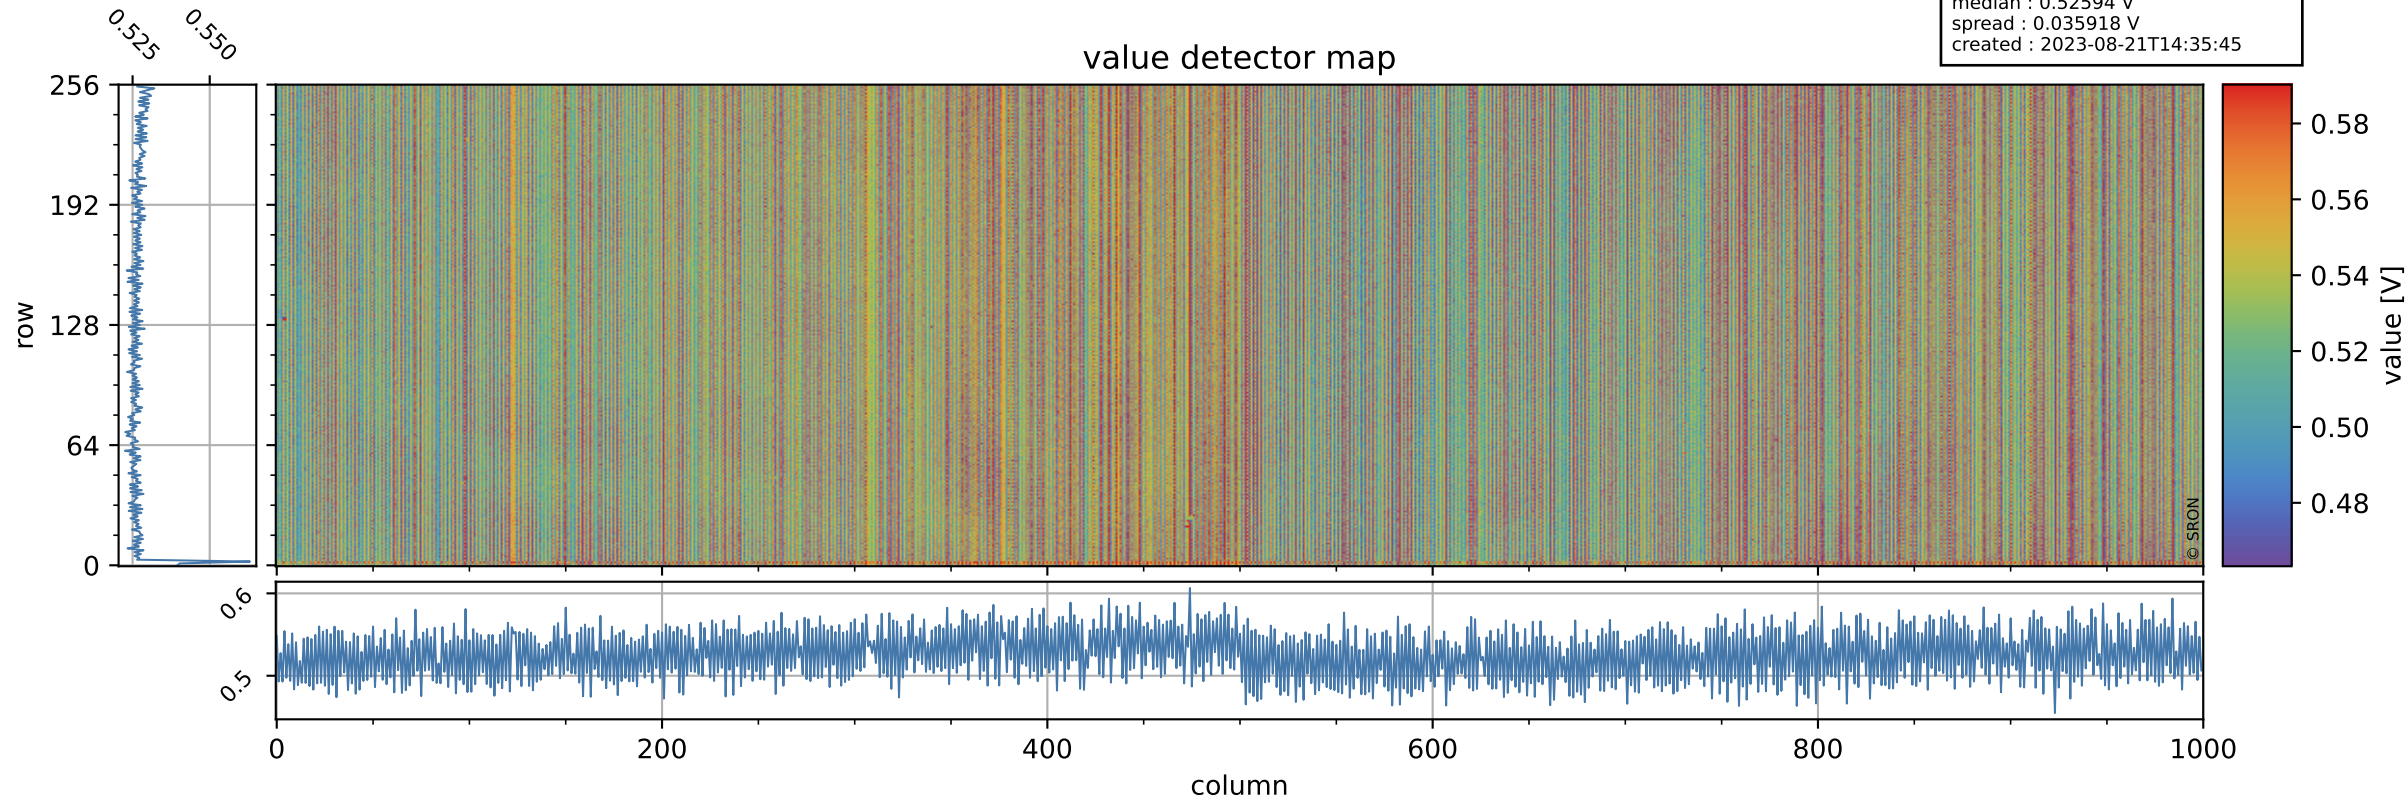

Tropomi SWIR offset (official)

orbits : 19 in [11407, 11452]
coverage : 2019-12-26 / 2019-12-29
median : 0.52594 V
spread : 0.035918 V
created : 2023-08-21T14:35:45

value detector map

Tropomi SWIR offset (official)

orbits : 19 in [11407, 11452]
coverage : 2019-12-26 / 2019-12-29
median : 28.272 μV
spread : 14.397 μV
created : 2023-08-21T14:35:46

Tropomi SWIR offset (official)

value compared with SWIR offset CKD

orbits : 19 in [11407, 11452]
coverage : 2019-12-26 / 2019-12-29
median : -0.086833 mV
spread : 0.36553 mV
created : 2023-08-21T14:35:46

Tropomi SWIR offset (official) ground-tracks of Sentinel-5P

orbits : 19 in [11407, 11452]
coverage : 2019-12-26 / 2019-12-29
created : 2023-08-21T14:35:47

Tropomi SWIR offset (official)

orbits : [2827, 11452]
coverage : 2018-04-30 / 2019-12-29
created : 2023-08-21T14:35:47

trend of detector median & temperatures