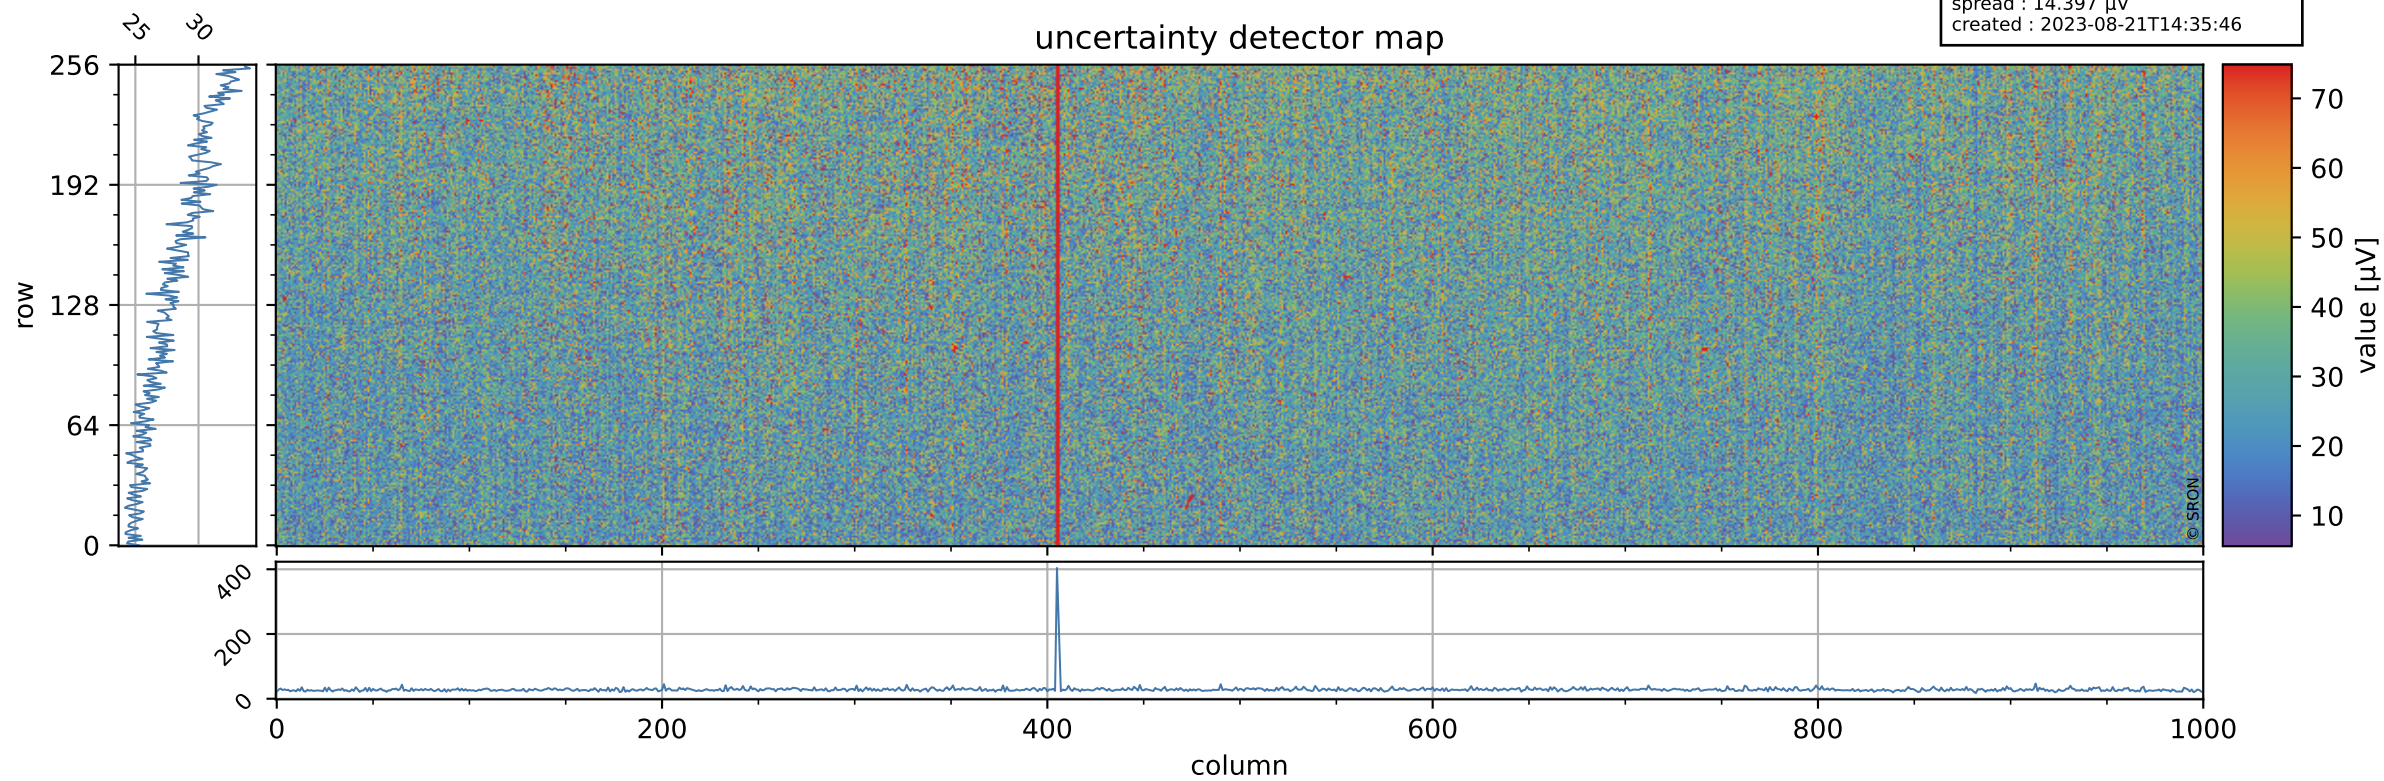

Tropomi SWIR offset (official)

orbits : 19 in [11407, 11452]
coverage : 2019-12-26 / 2019-12-29
median : 0.52594 V
spread : 0.035918 V
created : 2023-08-21T14:35:45

value detector map

Tropomi SWIR offset (official)

orbits : 19 in [11407, 11452]
coverage : 2019-12-26 / 2019-12-29
median : 28.272 μV
spread : 14.397 μV
created : 2023-08-21T14:35:46

Tropomi SWIR offset (official)

value compared with SWIR offset CKD

orbits : 19 in [11407, 11452]
coverage : 2019-12-26 / 2019-12-29
median : -0.086833 mV
spread : 0.36553 mV
created : 2023-08-21T14:35:46

Tropomi SWIR offset (official) ground-tracks of Sentinel-5P

orbits : 19 in [11407, 11452]
coverage : 2019-12-26 / 2019-12-29
created : 2023-08-21T14:35:47

Tropomi SWIR offset (official)

orbits : [2827, 11452]
coverage : 2018-04-30 / 2019-12-29
created : 2023-08-21T14:35:47

trend of detector median & temperatures