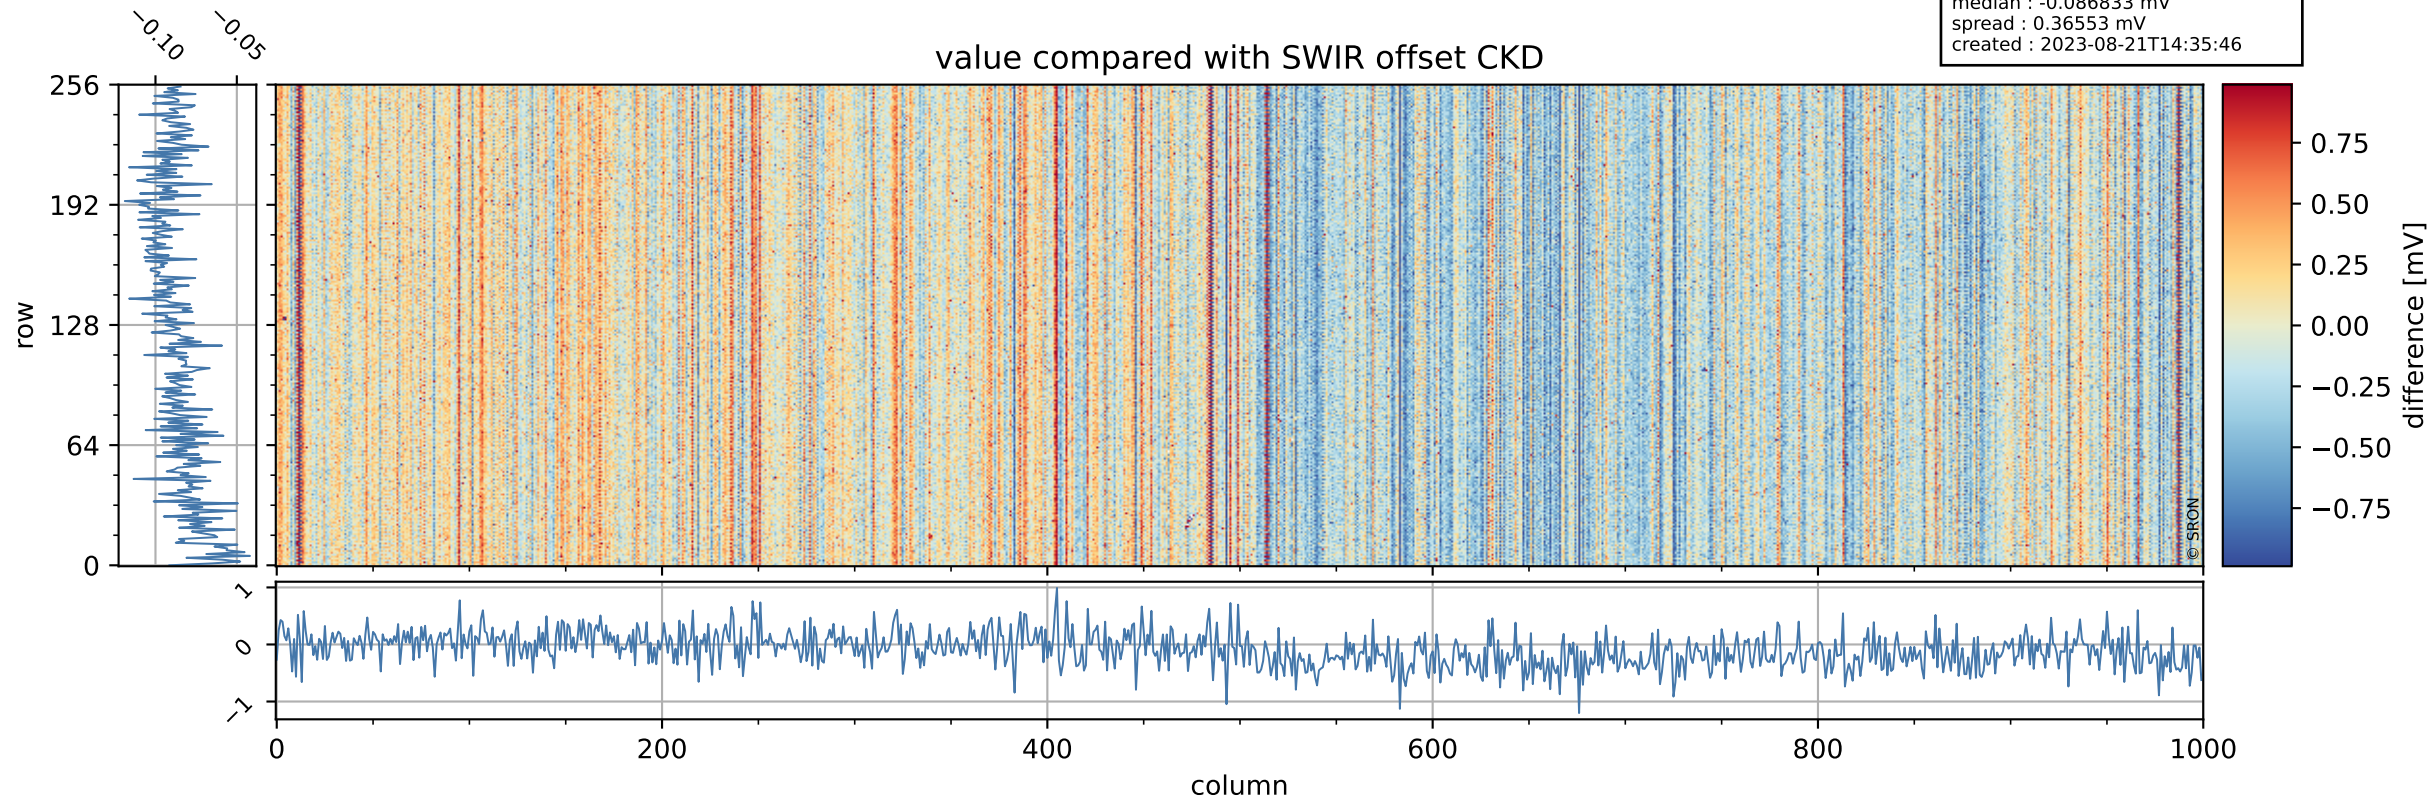

Tropomi SWIR offset (official)

orbits : 19 in [11407, 11452]
coverage : 2019-12-26 / 2019-12-29
median : 0.52594 V
spread : 0.035918 V
created : 2023-08-21T14:35:45

value detector map

Tropomi SWIR offset (official)

orbits : 19 in [11407, 11452]
coverage : 2019-12-26 / 2019-12-29
median : 28.272 μV
spread : 14.397 μV
created : 2023-08-21T14:35:46

Tropomi SWIR offset (official)

value compared with SWIR offset CKD

orbits : 19 in [11407, 11452]
coverage : 2019-12-26 / 2019-12-29
median : -0.086833 mV
spread : 0.36553 mV
created : 2023-08-21T14:35:46

Tropomi SWIR offset (official) ground-tracks of Sentinel-5P

orbits : 19 in [11407, 11452]
coverage : 2019-12-26 / 2019-12-29
created : 2023-08-21T14:35:47

Tropomi SWIR offset (official)

orbits : [2827, 11452]
coverage : 2018-04-30 / 2019-12-29
created : 2023-08-21T14:35:47

trend of detector median & temperatures