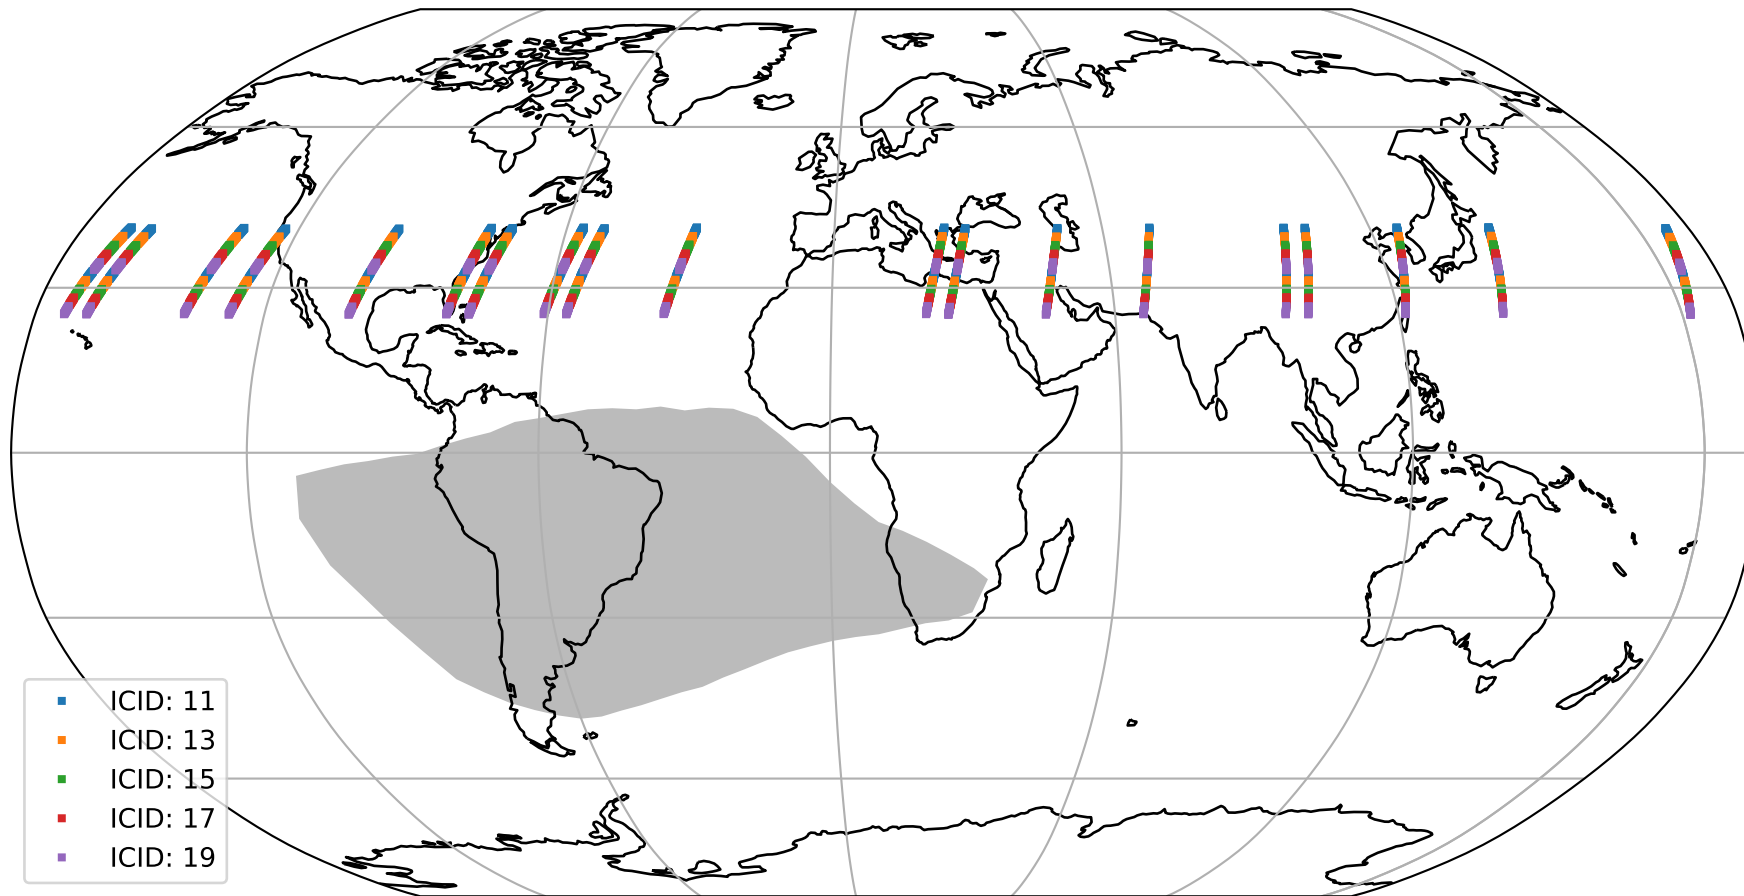

Tropomi SWIR offset (official)

orbits : 19 in [11407, 11452]
coverage : 2019-12-26 / 2019-12-29
median : 0.52594 V
spread : 0.035918 V
created : 2023-08-21T14:35:45

value detector map

Tropomi SWIR offset (official)

orbits : 19 in [11407, 11452]
coverage : 2019-12-26 / 2019-12-29
median : 28.272 μV
spread : 14.397 μV
created : 2023-08-21T14:35:46

Tropomi SWIR offset (official)

value compared with SWIR offset CKD

orbits : 19 in [11407, 11452]
coverage : 2019-12-26 / 2019-12-29
median : -0.086833 mV
spread : 0.36553 mV
created : 2023-08-21T14:35:46

Tropomi SWIR offset (official) ground-tracks of Sentinel-5P

orbits : 19 in [11407, 11452]
coverage : 2019-12-26 / 2019-12-29
created : 2023-08-21T14:35:47

Tropomi SWIR offset (official)

orbits : [2827, 11452]
coverage : 2018-04-30 / 2019-12-29
created : 2023-08-21T14:35:47