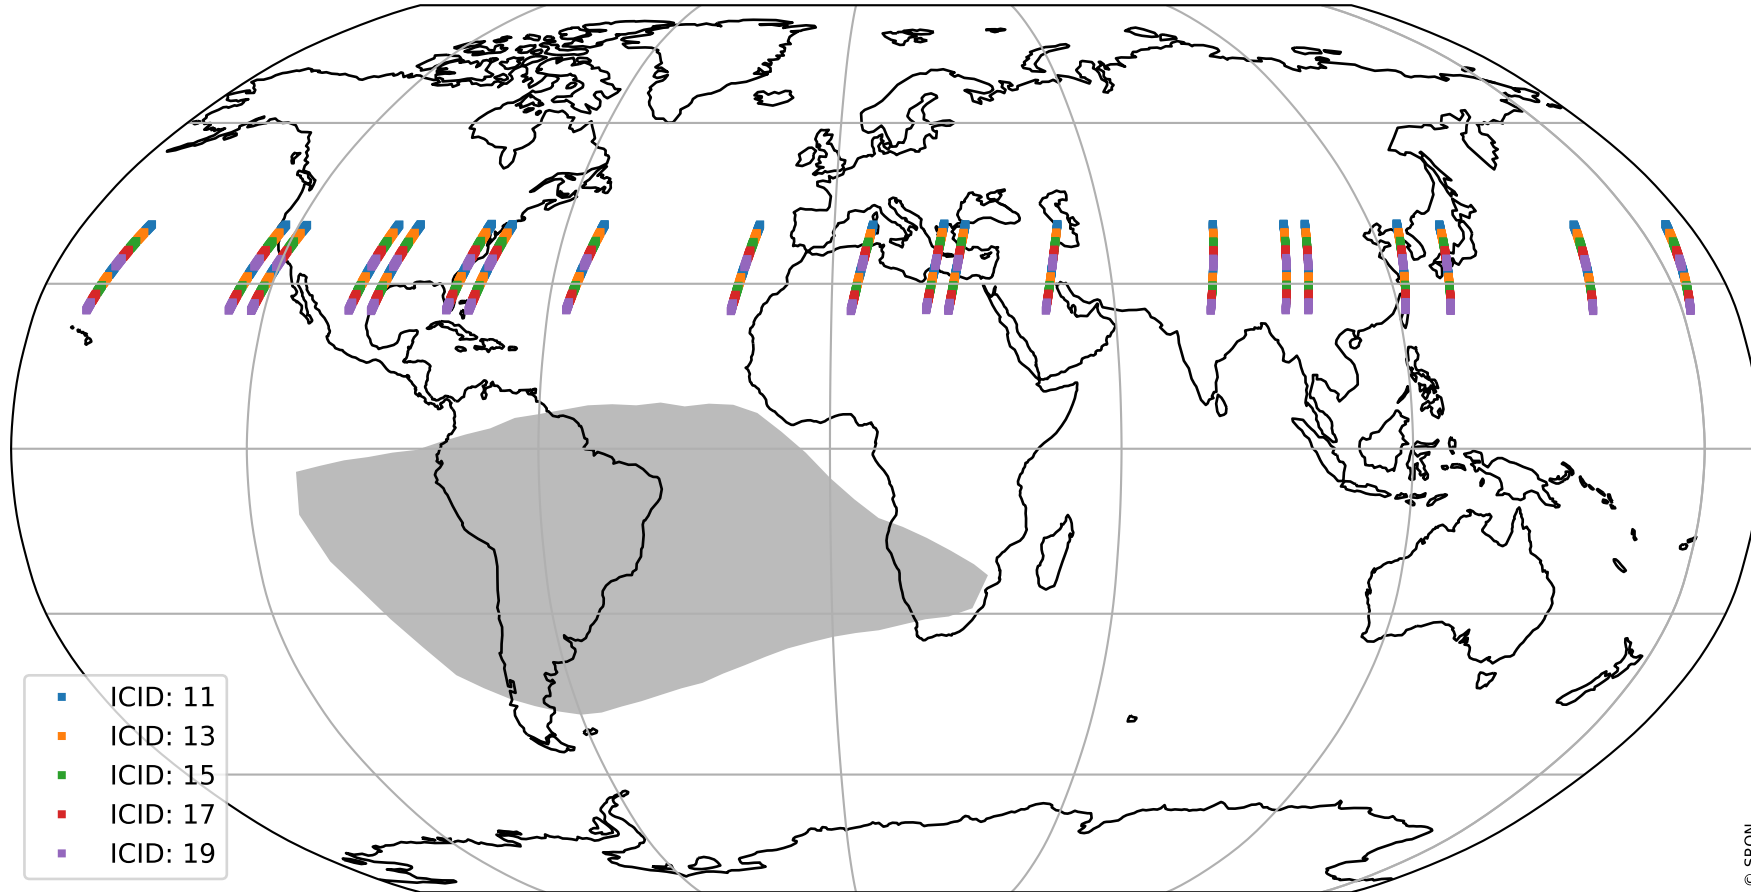

Tropomi SWIR offset (official)

orbits : 20 in [11422, 11467]
coverage : 2019-12-27 / 2019-12-30
median : 0.52593 V
spread : 0.035919 V
created : 2023-08-21T14:35:48

value detector map

Tropomi SWIR offset (official)

orbits : 20 in [11422, 11467]
coverage : 2019-12-27 / 2019-12-30
median : 27.417 μV
spread : 14.023 μV
created : 2023-08-21T14:35:49

Tropomi SWIR offset (official)

value compared with SWIR offset CKD

orbits : 20 in [11422, 11467]
coverage : 2019-12-27 / 2019-12-30
median : -0.09878 mV
spread : 0.3675 mV
created : 2023-08-21T14:35:49

Tropomi SWIR offset (official) ground-tracks of Sentinel-5P

orbits : 20 in [11422, 11467]
coverage : 2019-12-27 / 2019-12-30
created : 2023-08-21T14:35:50

Tropomi SWIR offset (official)

orbits : [2827, 11467]
coverage : 2018-04-30 / 2019-12-30
created : 2023-08-21T14:35:50

trend of detector median & temperatures