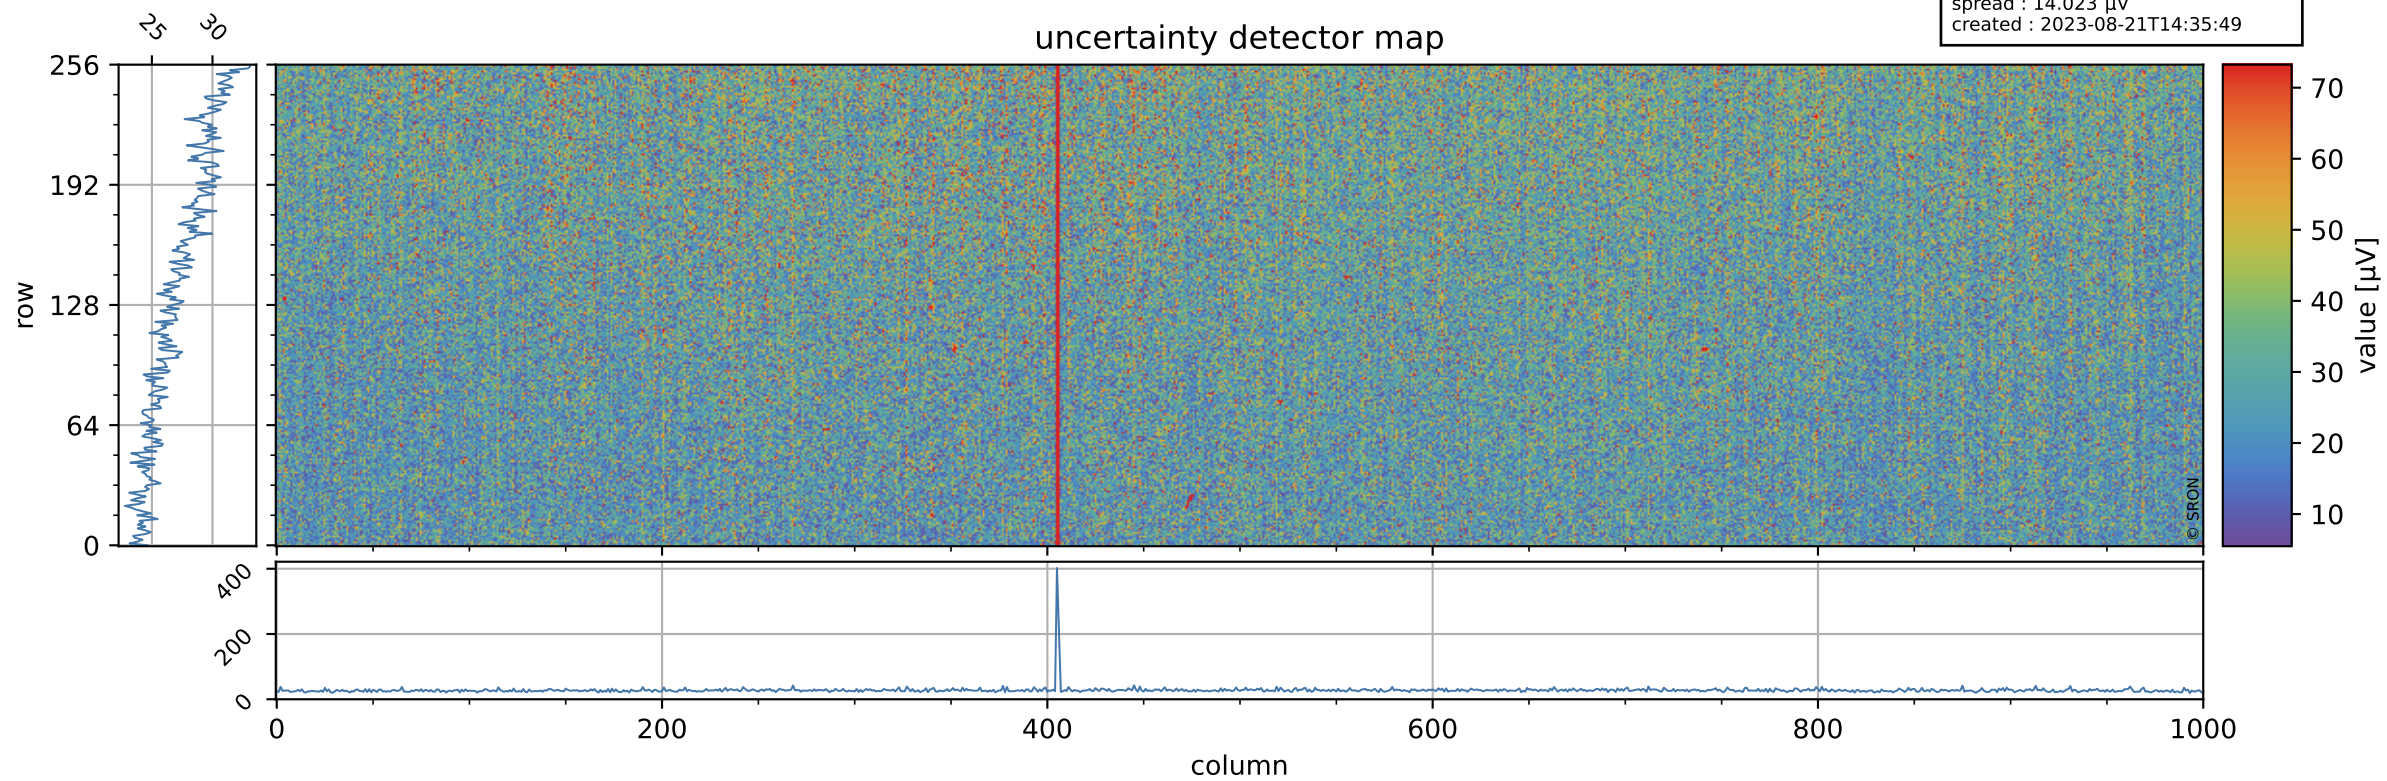

Tropomi SWIR offset (official)

orbits : 20 in [11422, 11467]
coverage : 2019-12-27 / 2019-12-30
median : 0.52593 V
spread : 0.035919 V
created : 2023-08-21T14:35:48

value detector map

Tropomi SWIR offset (official)

orbits : 20 in [11422, 11467]
coverage : 2019-12-27 / 2019-12-30
median : 27.417 μV
spread : 14.023 μV
created : 2023-08-21T14:35:49

Tropomi SWIR offset (official)

value compared with SWIR offset CKD

orbits : 20 in [11422, 11467]
coverage : 2019-12-27 / 2019-12-30
median : -0.09878 mV
spread : 0.3675 mV
created : 2023-08-21T14:35:49

Tropomi SWIR offset (official) ground-tracks of Sentinel-5P

orbits : 20 in [11422, 11467]
coverage : 2019-12-27 / 2019-12-30
created : 2023-08-21T14:35:50

Tropomi SWIR offset (official)

orbits : [2827, 11467]
coverage : 2018-04-30 / 2019-12-30
created : 2023-08-21T14:35:50

trend of detector median & temperatures