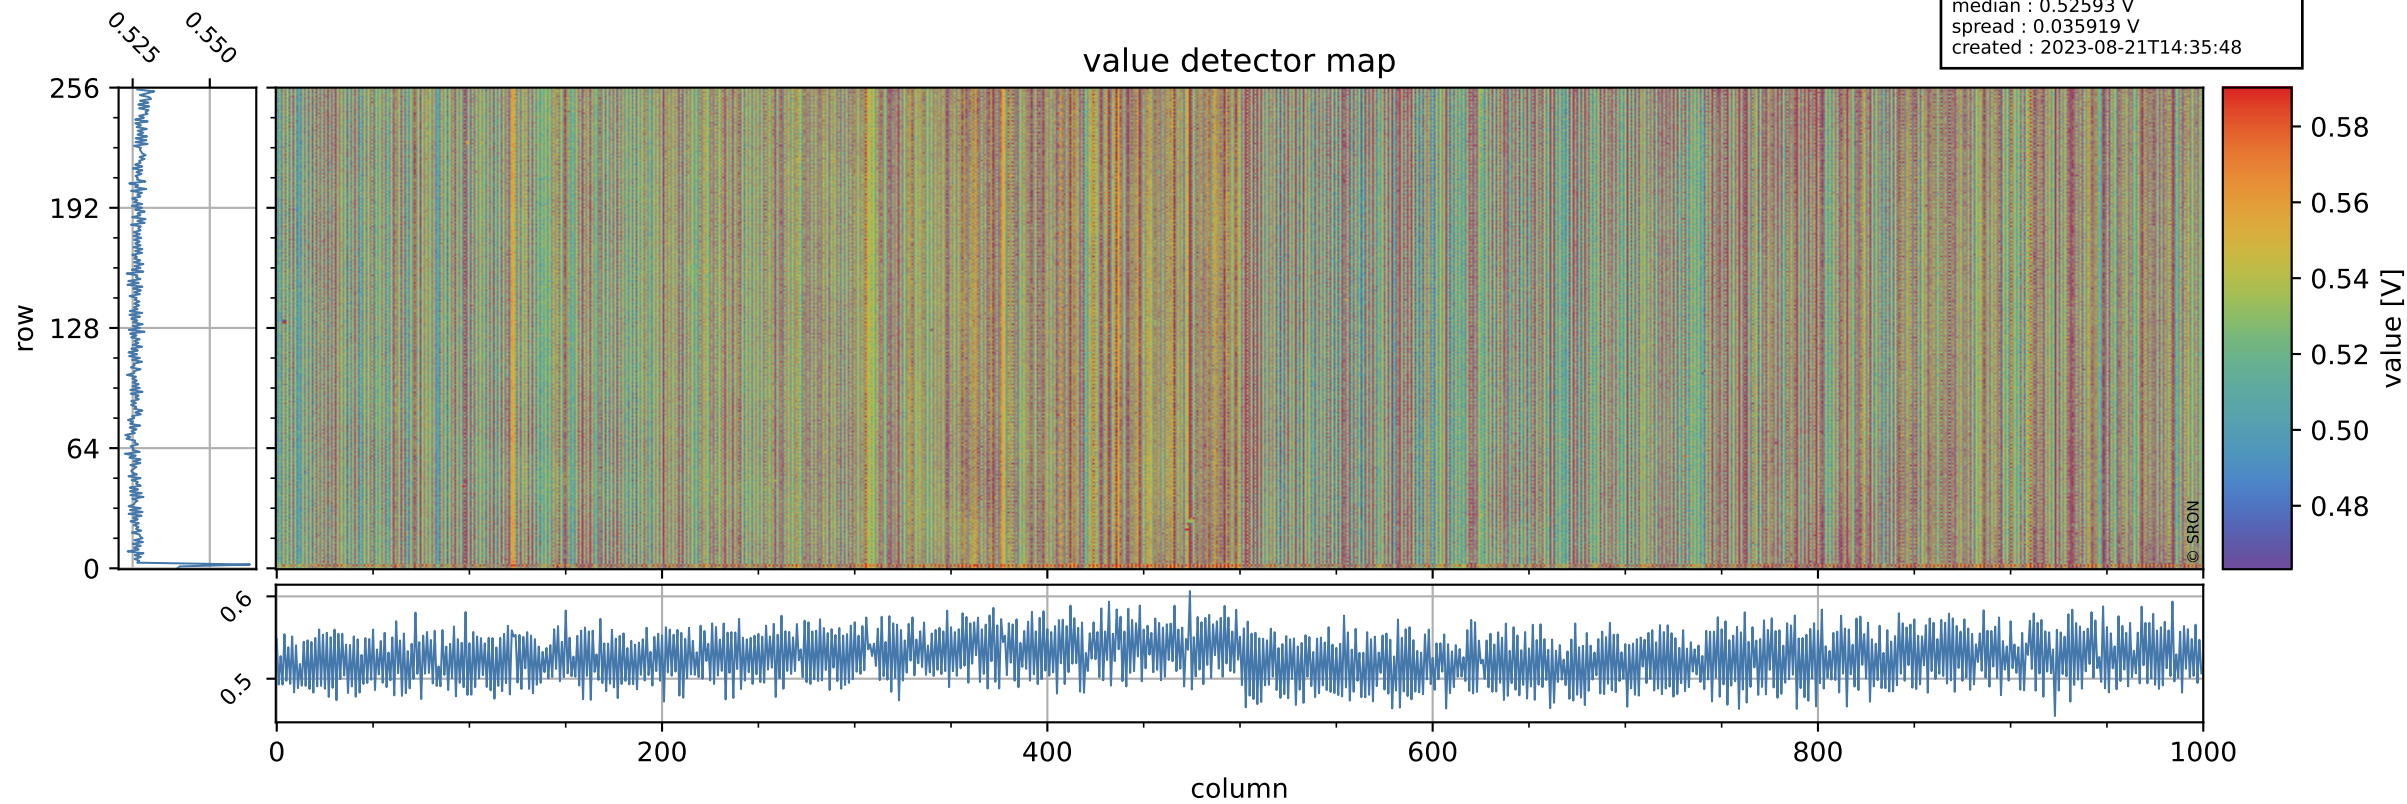

Tropomi SWIR offset (official)

orbits : 20 in [11422, 11467]
coverage : 2019-12-27 / 2019-12-30
median : 0.52593 V
spread : 0.035919 V
created : 2023-08-21T14:35:48

value detector map

Tropomi SWIR offset (official)

orbits : 20 in [11422, 11467]
coverage : 2019-12-27 / 2019-12-30
median : 27.417 μV
spread : 14.023 μV
created : 2023-08-21T14:35:49

Tropomi SWIR offset (official)

value compared with SWIR offset CKD

orbits : 20 in [11422, 11467]
coverage : 2019-12-27 / 2019-12-30
median : -0.09878 mV
spread : 0.3675 mV
created : 2023-08-21T14:35:49

Tropomi SWIR offset (official) ground-tracks of Sentinel-5P

orbits : 20 in [11422, 11467]
coverage : 2019-12-27 / 2019-12-30
created : 2023-08-21T14:35:50

Tropomi SWIR offset (official)

orbits : [2827, 11467]
coverage : 2018-04-30 / 2019-12-30
created : 2023-08-21T14:35:50

trend of detector median & temperatures