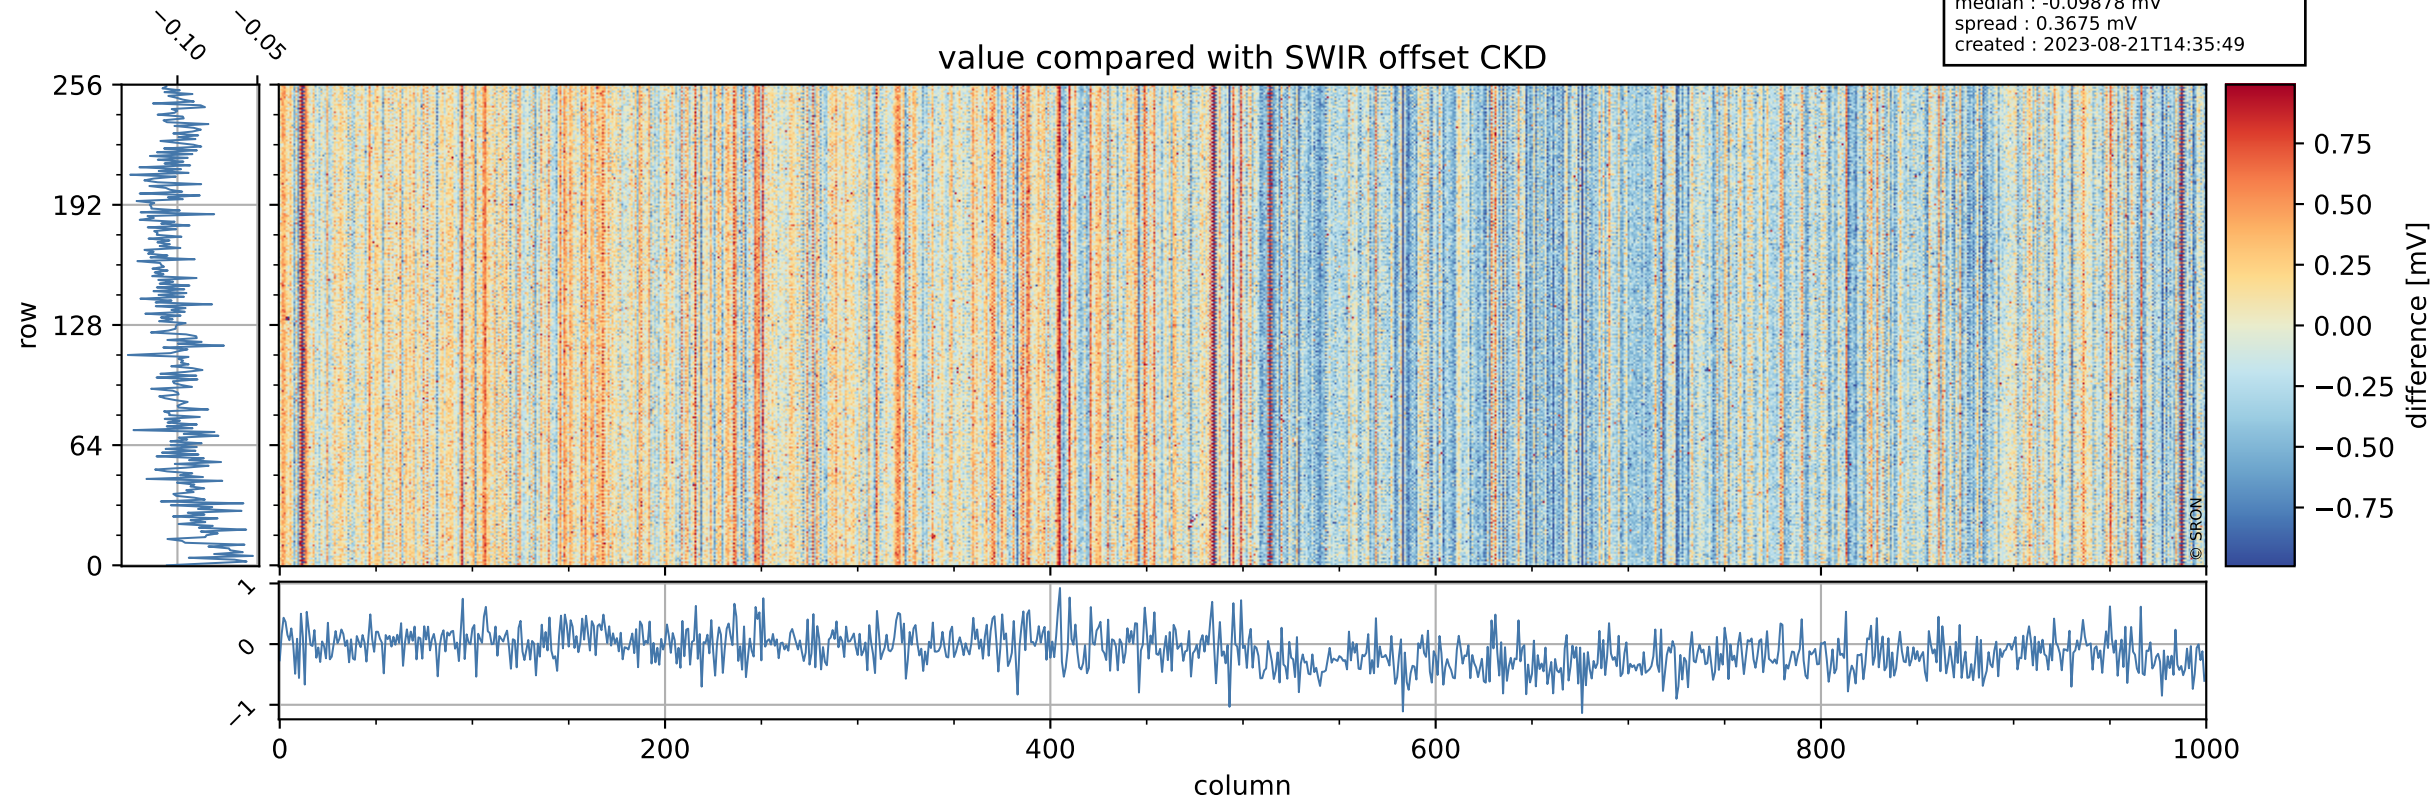

Tropomi SWIR offset (official)

orbits : 20 in [11422, 11467]
coverage : 2019-12-27 / 2019-12-30
median : 0.52593 V
spread : 0.035919 V
created : 2023-08-21T14:35:48

value detector map

Tropomi SWIR offset (official)

orbits : 20 in [11422, 11467]
coverage : 2019-12-27 / 2019-12-30
median : 27.417 μV
spread : 14.023 μV
created : 2023-08-21T14:35:49

Tropomi SWIR offset (official)

value compared with SWIR offset CKD

orbits : 20 in [11422, 11467]
coverage : 2019-12-27 / 2019-12-30
median : -0.09878 mV
spread : 0.3675 mV
created : 2023-08-21T14:35:49

Tropomi SWIR offset (official) ground-tracks of Sentinel-5P

orbits : 20 in [11422, 11467]
coverage : 2019-12-27 / 2019-12-30
created : 2023-08-21T14:35:50

Tropomi SWIR offset (official)

orbits : [2827, 11467]
coverage : 2018-04-30 / 2019-12-30
created : 2023-08-21T14:35:50

trend of detector median & temperatures