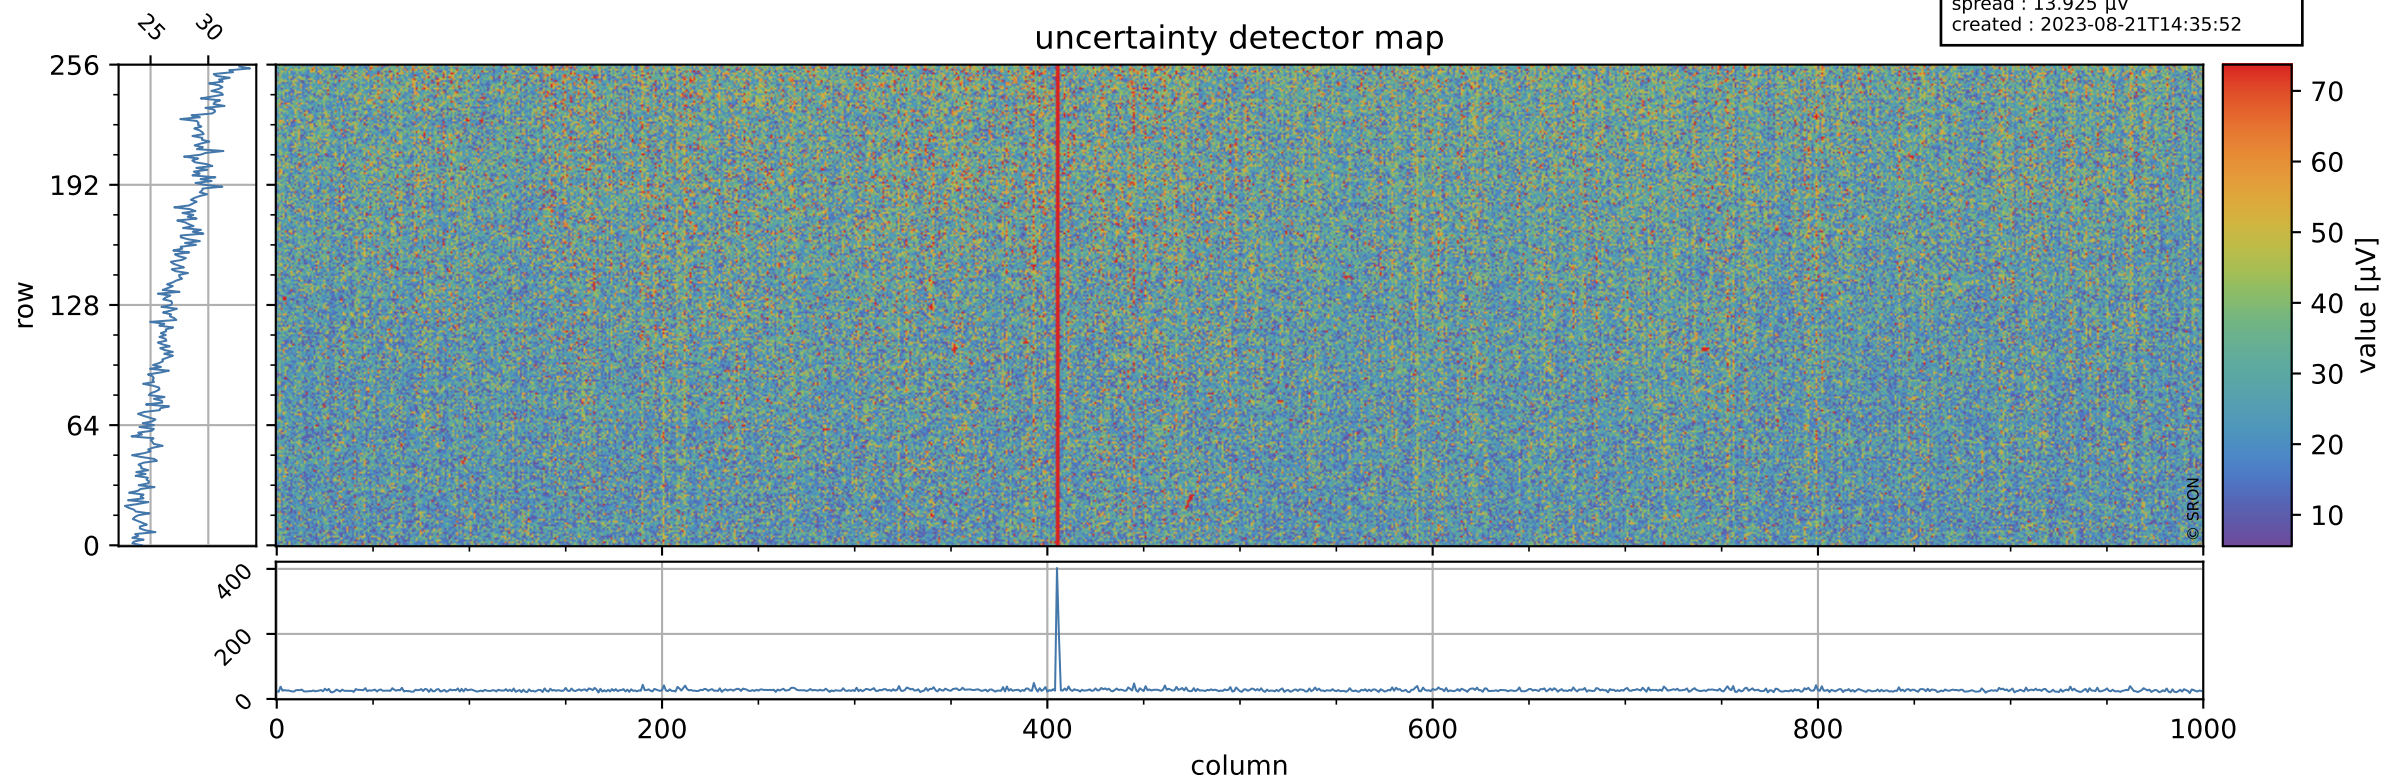

Tropomi SWIR offset (official)

orbits : 19 in [11437, 11482]
coverage : 2019-12-28 / 2019-12-31
median : 0.52592 V
spread : 0.035921 V
created : 2023-08-21T14:35:52

value detector map

Tropomi SWIR offset (official)

orbits : 19 in [11437, 11482]
coverage : 2019-12-28 / 2019-12-31
median : 27.35 μV
spread : 13.925 μV
created : 2023-08-21T14:35:52

Tropomi SWIR offset (official)

value compared with SWIR offset CKD

orbits : 19 in [11437, 11482]
coverage : 2019-12-28 / 2019-12-31
median : -0.10471 mV
spread : 0.36662 mV
created : 2023-08-21T14:35:52

Tropomi SWIR offset (official) ground-tracks of Sentinel-5P

orbits : 19 in [11437, 11482]
coverage : 2019-12-28 / 2019-12-31
created : 2023-08-21T14:35:53

Tropomi SWIR offset (official)

orbits : [2827, 11482]
coverage : 2018-04-30 / 2019-12-31
created : 2023-08-21T14:35:53

trend of detector median & temperatures