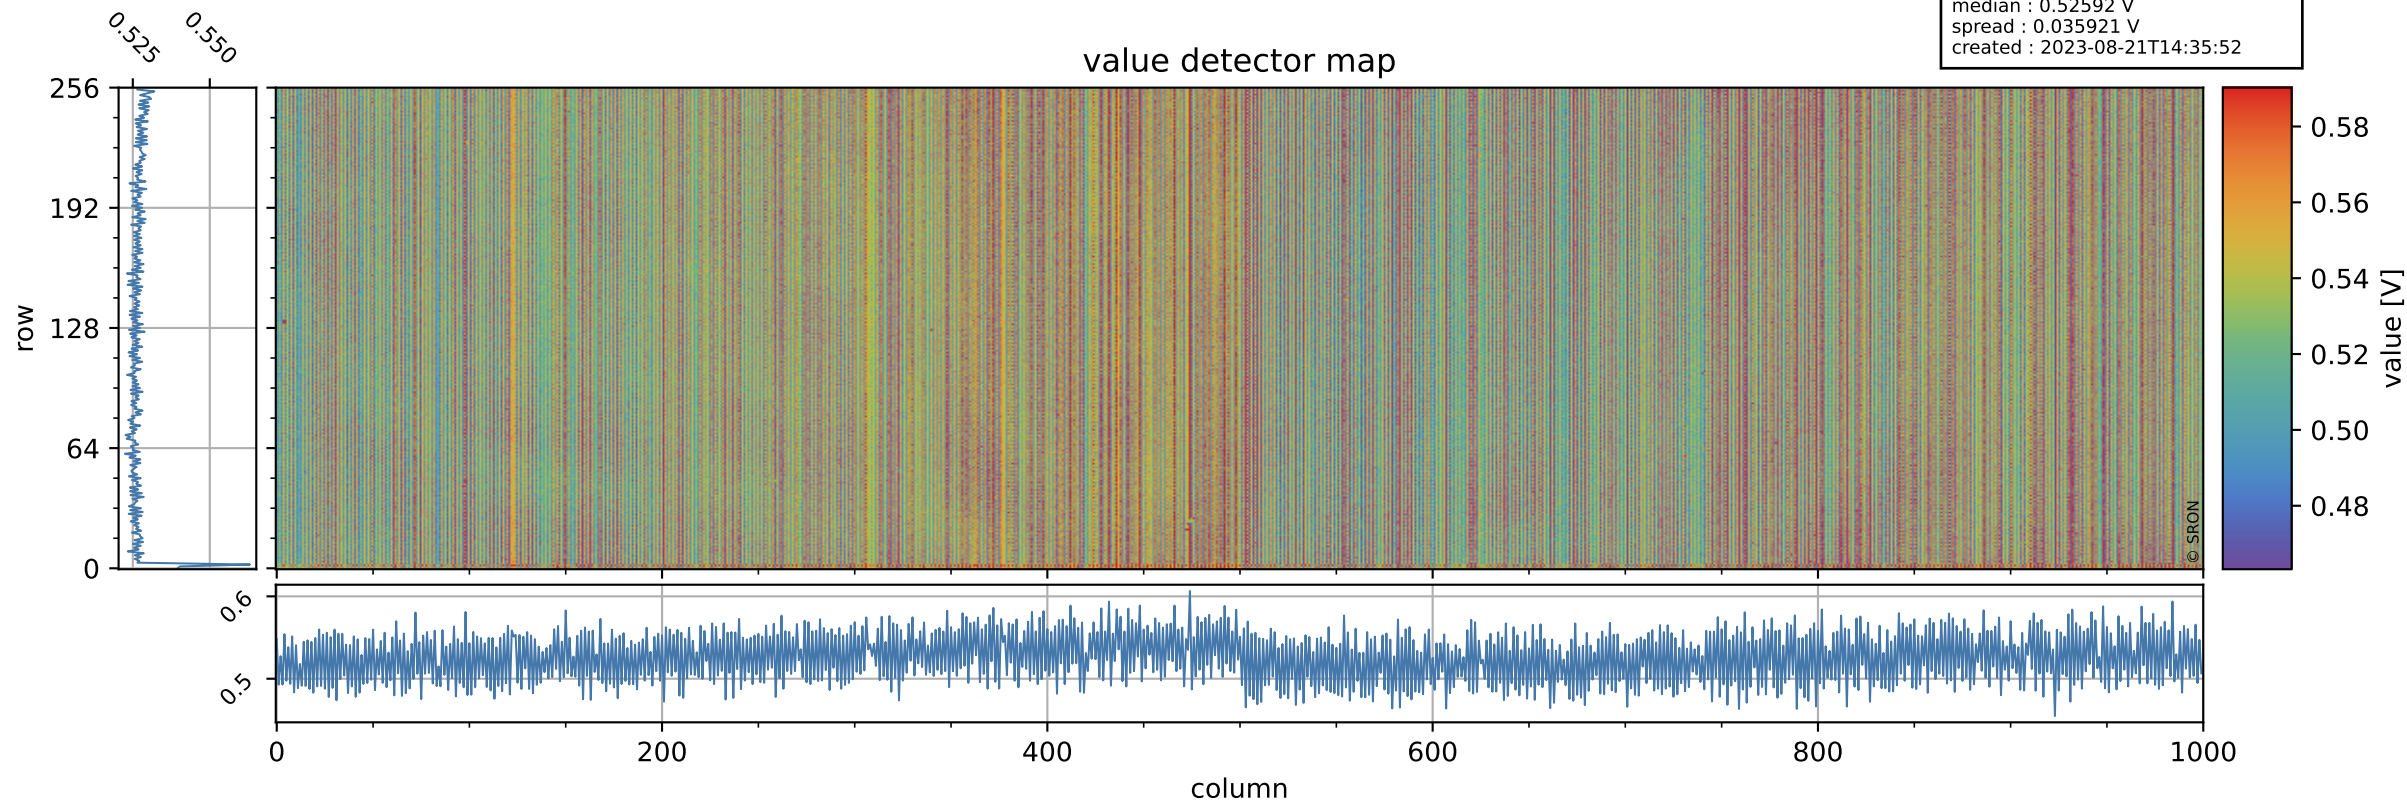

Tropomi SWIR offset (official)

orbits : 19 in [11437, 11482]
coverage : 2019-12-28 / 2019-12-31
median : 0.52592 V
spread : 0.035921 V
created : 2023-08-21T14:35:52

value detector map

Tropomi SWIR offset (official)

orbits : 19 in [11437, 11482]
coverage : 2019-12-28 / 2019-12-31
median : 27.35 μV
spread : 13.925 μV
created : 2023-08-21T14:35:52

Tropomi SWIR offset (official)

value compared with SWIR offset CKD

orbits : 19 in [11437, 11482]
coverage : 2019-12-28 / 2019-12-31
median : -0.10471 mV
spread : 0.36662 mV
created : 2023-08-21T14:35:52

Tropomi SWIR offset (official) ground-tracks of Sentinel-5P

orbits : 19 in [11437, 11482]
coverage : 2019-12-28 / 2019-12-31
created : 2023-08-21T14:35:53

Tropomi SWIR offset (official)

orbits : [2827, 11482]
coverage : 2018-04-30 / 2019-12-31
created : 2023-08-21T14:35:53

trend of detector median & temperatures