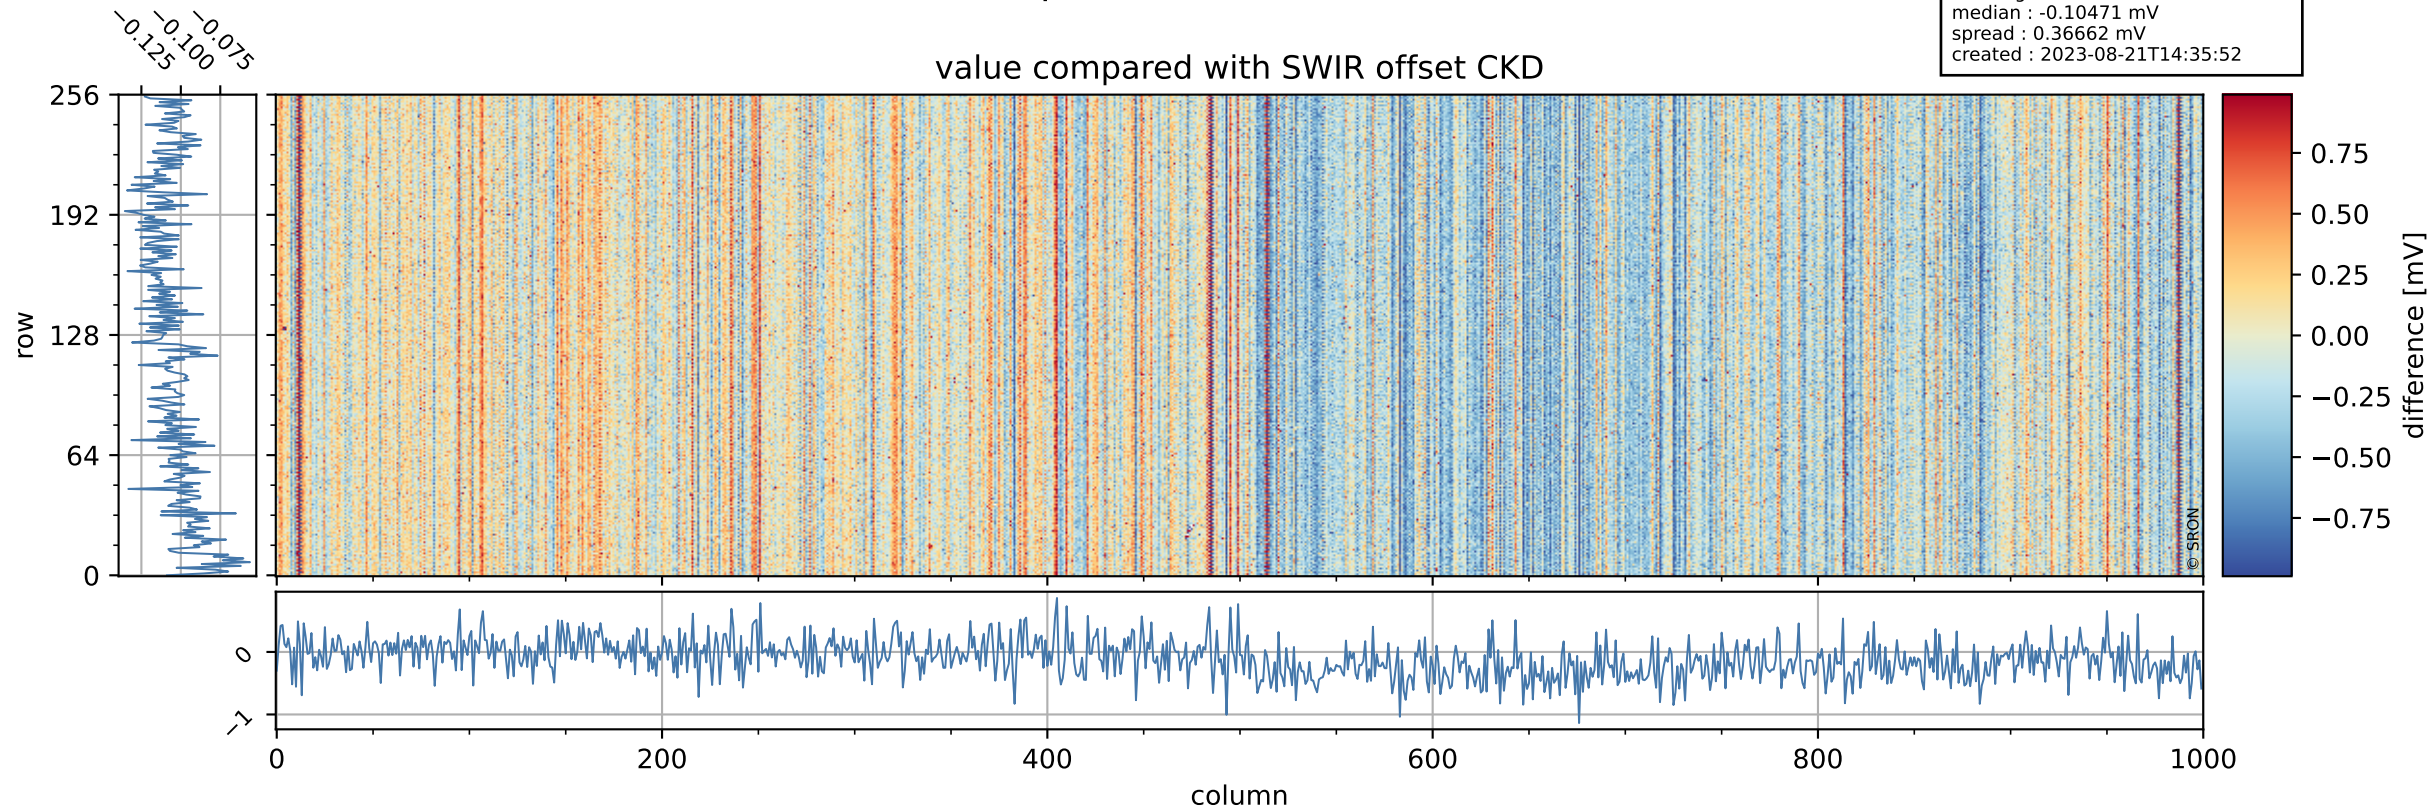

Tropomi SWIR offset (official)

orbits : 19 in [11437, 11482]
coverage : 2019-12-28 / 2019-12-31
median : 0.52592 V
spread : 0.035921 V
created : 2023-08-21T14:35:52

value detector map

Tropomi SWIR offset (official)

orbits : 19 in [11437, 11482]
coverage : 2019-12-28 / 2019-12-31
median : 27.35 μV
spread : 13.925 μV
created : 2023-08-21T14:35:52

Tropomi SWIR offset (official)

value compared with SWIR offset CKD

orbits : 19 in [11437, 11482]
coverage : 2019-12-28 / 2019-12-31
median : -0.10471 mV
spread : 0.36662 mV
created : 2023-08-21T14:35:52

Tropomi SWIR offset (official) ground-tracks of Sentinel-5P

orbits : 19 in [11437, 11482]
coverage : 2019-12-28 / 2019-12-31
created : 2023-08-21T14:35:53

Tropomi SWIR offset (official)

orbits : [2827, 11482]
coverage : 2018-04-30 / 2019-12-31
created : 2023-08-21T14:35:53

trend of detector median & temperatures