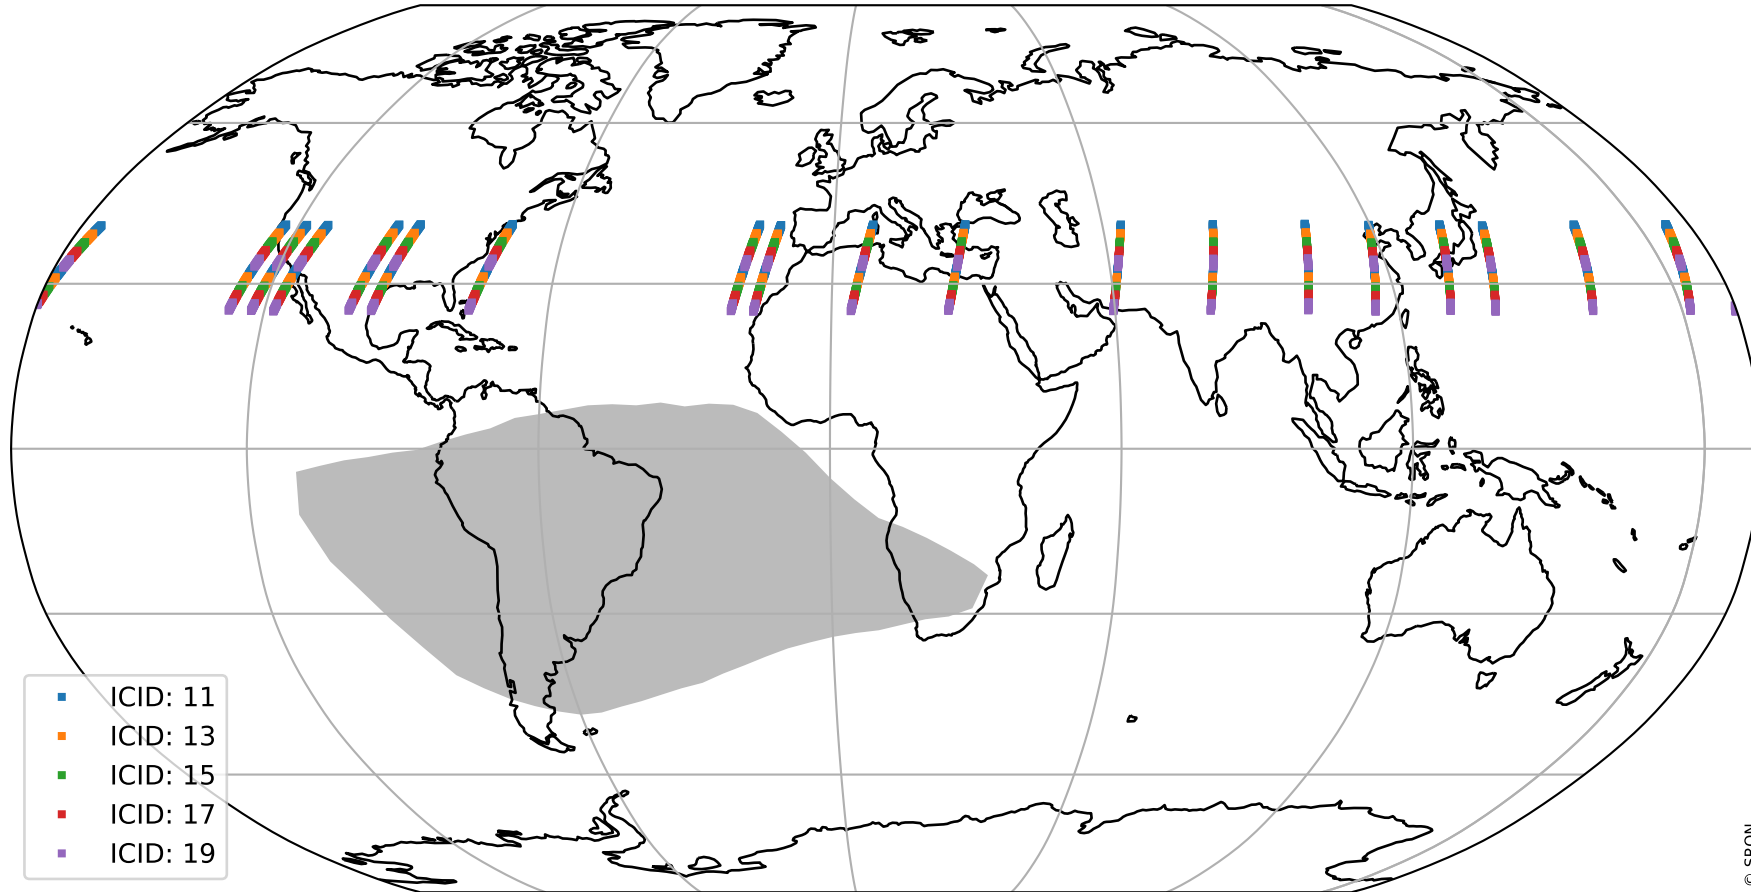

Tropomi SWIR offset (official)

orbits : 19 in [11437, 11482]
coverage : 2019-12-28 / 2019-12-31
median : 0.52592 V
spread : 0.035921 V
created : 2023-08-21T14:35:52

value detector map

Tropomi SWIR offset (official)

orbits : 19 in [11437, 11482]
coverage : 2019-12-28 / 2019-12-31
median : 27.35 μV
spread : 13.925 μV
created : 2023-08-21T14:35:52

Tropomi SWIR offset (official)

value compared with SWIR offset CKD

orbits : 19 in [11437, 11482]
coverage : 2019-12-28 / 2019-12-31
median : -0.10471 mV
spread : 0.36662 mV
created : 2023-08-21T14:35:52

Tropomi SWIR offset (official) ground-tracks of Sentinel-5P

orbits : 19 in [11437, 11482]
coverage : 2019-12-28 / 2019-12-31
created : 2023-08-21T14:35:53

Tropomi SWIR offset (official)

orbits : [2827, 11482]
coverage : 2018-04-30 / 2019-12-31
created : 2023-08-21T14:35:53

trend of detector median & temperatures