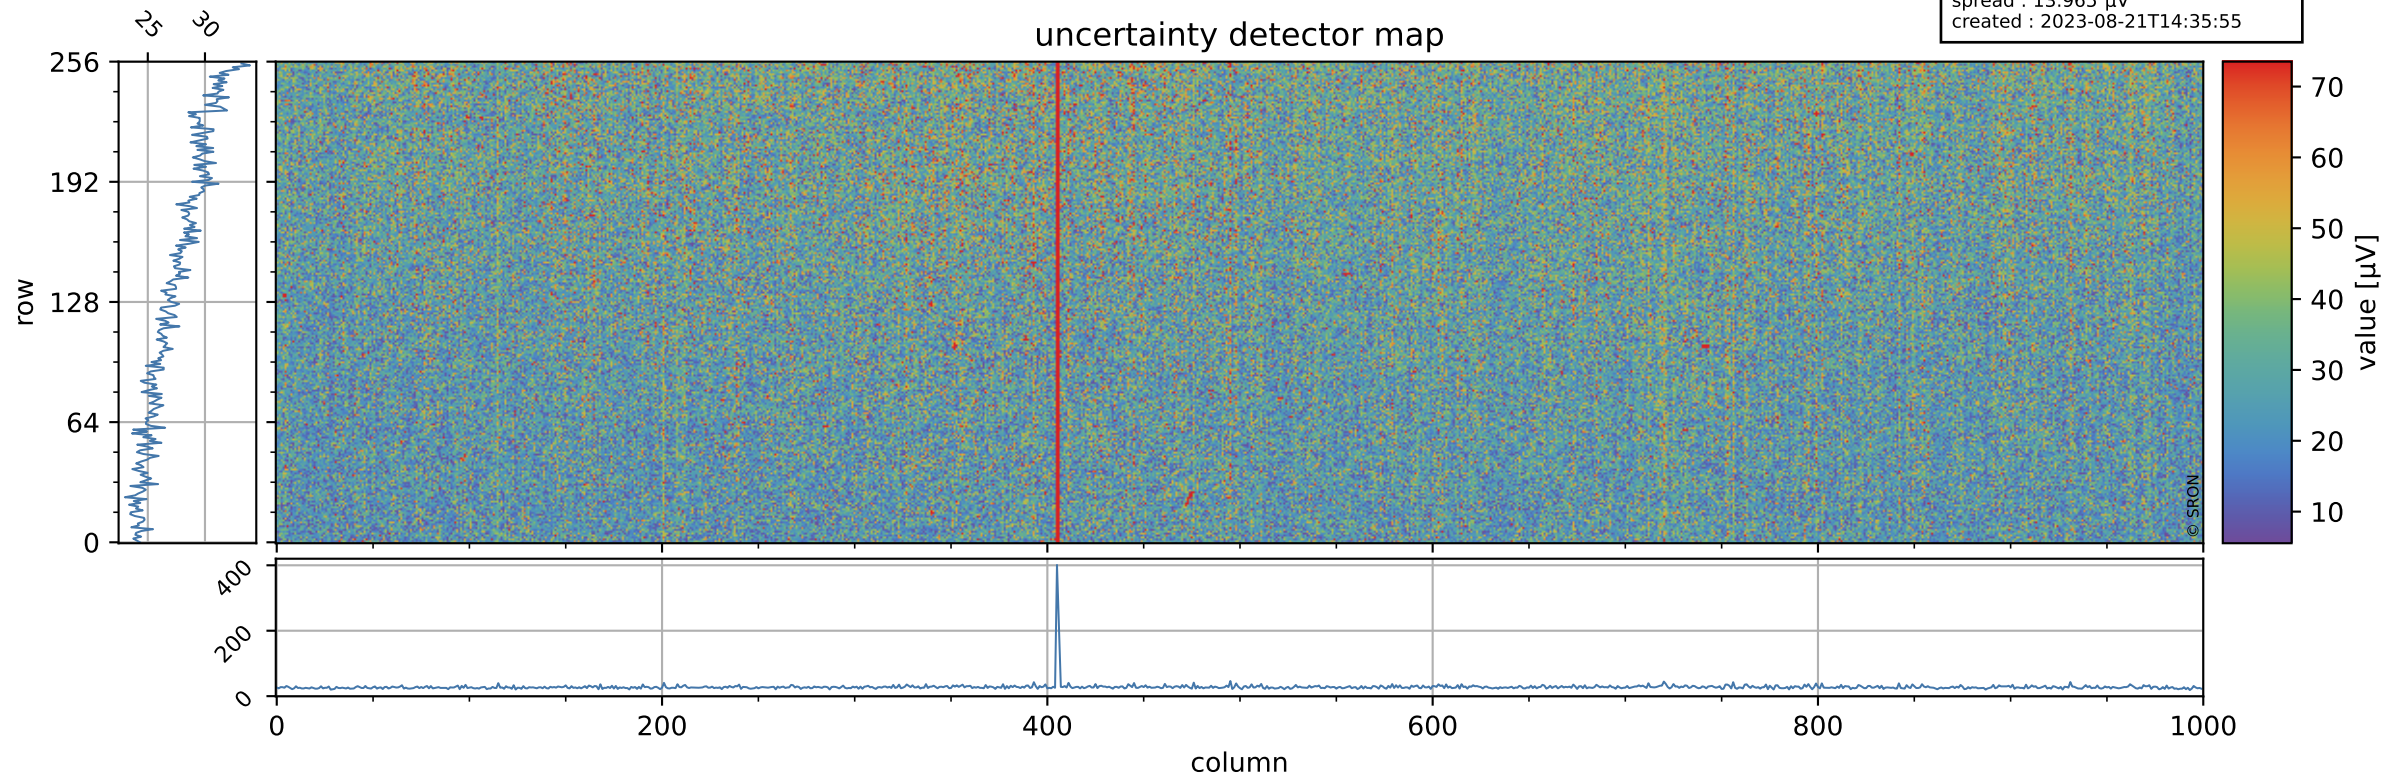

Tropomi SWIR offset (official)

orbits : 19 in [11452, 11497]
coverage : 2019-12-29 / 2020-01-01
median : 0.52592 V
spread : 0.035919 V
created : 2023-08-21T14:35:55

value detector map

Tropomi SWIR offset (official)

orbits : 19 in [11452, 11497]
coverage : 2019-12-29 / 2020-01-01
median : 27.592 μV
spread : 13.965 μV
created : 2023-08-21T14:35:55

Tropomi SWIR offset (official)

orbits : 19 in [11452, 11497]
coverage : 2019-12-29 / 2020-01-01
median : -0.10217 mV
spread : 0.36598 mV
created : 2023-08-21T14:35:55

value compared with SWIR offset CKD

Tropomi SWIR offset (official) ground-tracks of Sentinel-5P

orbits : 19 in [11452, 11497]
coverage : 2019-12-29 / 2020-01-01
created : 2023-08-21T14:35:56

Tropomi SWIR offset (official)

orbits : [2827, 11497]
coverage : 2018-04-30 / 2020-01-01
created : 2023-08-21T14:35:56

trend of detector median & temperatures