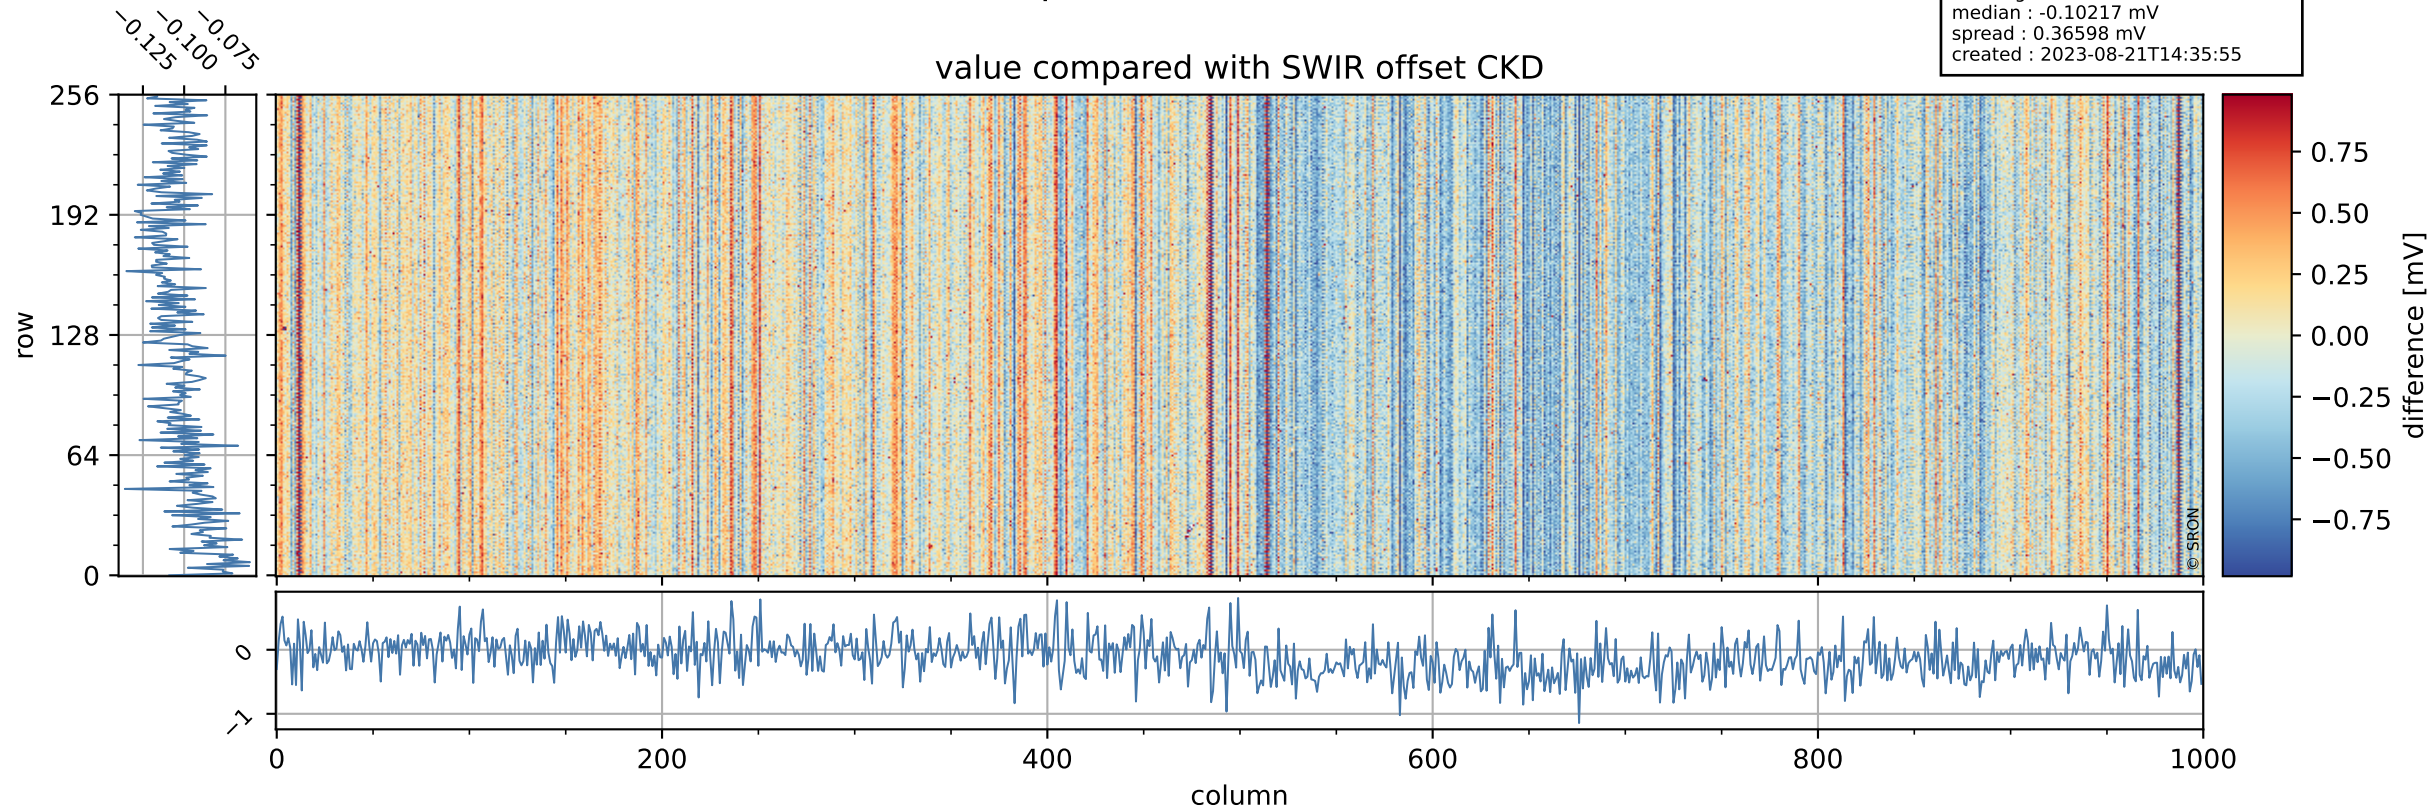

Tropomi SWIR offset (official)

orbits : 19 in [11452, 11497]
coverage : 2019-12-29 / 2020-01-01
median : 0.52592 V
spread : 0.035919 V
created : 2023-08-21T14:35:55

value detector map

Tropomi SWIR offset (official)

orbits : 19 in [11452, 11497]
coverage : 2019-12-29 / 2020-01-01
median : 27.592 μV
spread : 13.965 μV
created : 2023-08-21T14:35:55

Tropomi SWIR offset (official)

orbits : 19 in [11452, 11497]
coverage : 2019-12-29 / 2020-01-01
median : -0.10217 mV
spread : 0.36598 mV
created : 2023-08-21T14:35:55

value compared with SWIR offset CKD

Tropomi SWIR offset (official) ground-tracks of Sentinel-5P

orbits : 19 in [11452, 11497]
coverage : 2019-12-29 / 2020-01-01
created : 2023-08-21T14:35:56

Tropomi SWIR offset (official)

orbits : [2827, 11497]
coverage : 2018-04-30 / 2020-01-01
created : 2023-08-21T14:35:56

trend of detector median & temperatures