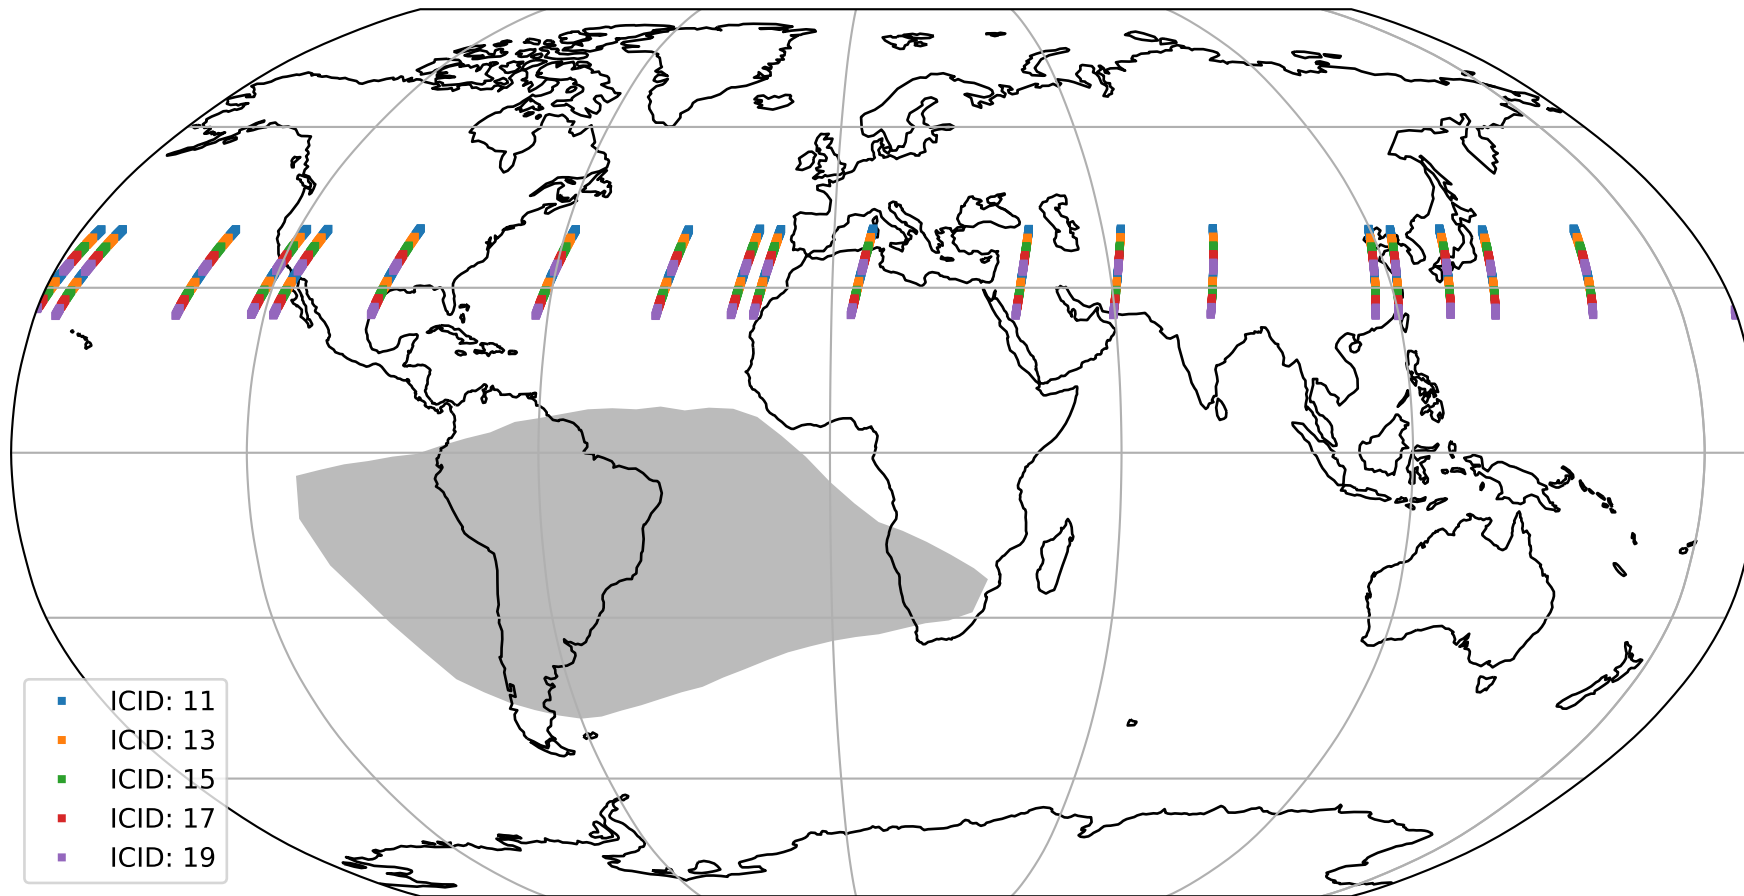

Tropomi SWIR offset (official)

orbits : 19 in [11452, 11497]
coverage : 2019-12-29 / 2020-01-01
median : 0.52592 V
spread : 0.035919 V
created : 2023-08-21T14:35:55

value detector map

Tropomi SWIR offset (official)

orbits : 19 in [11452, 11497]
coverage : 2019-12-29 / 2020-01-01
median : 27.592 μV
spread : 13.965 μV
created : 2023-08-21T14:35:55

Tropomi SWIR offset (official)

orbits : 19 in [11452, 11497]
coverage : 2019-12-29 / 2020-01-01
median : -0.10217 mV
spread : 0.36598 mV
created : 2023-08-21T14:35:55

value compared with SWIR offset CKD

Tropomi SWIR offset (official) ground-tracks of Sentinel-5P

orbits : 19 in [11452, 11497]
coverage : 2019-12-29 / 2020-01-01
created : 2023-08-21T14:35:56

Tropomi SWIR offset (official)

orbits : [2827, 11497]
coverage : 2018-04-30 / 2020-01-01
created : 2023-08-21T14:35:56

trend of detector median & temperatures