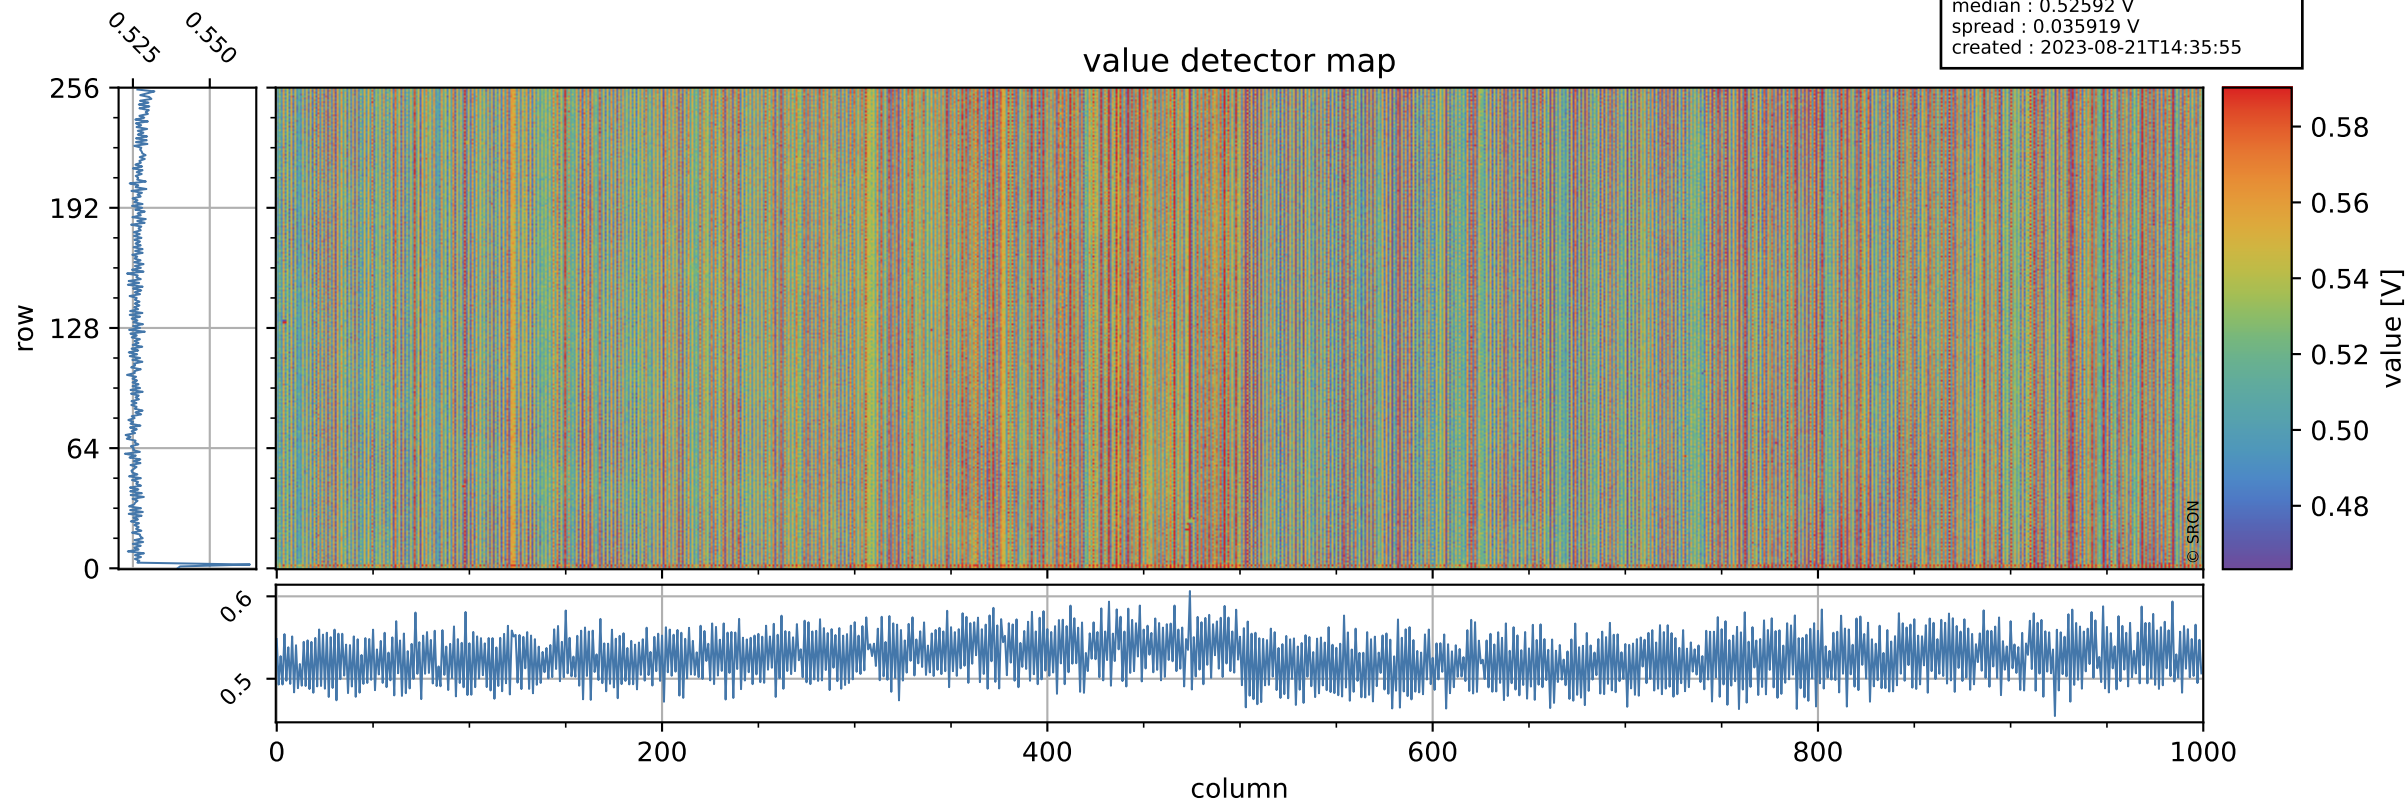

Tropomi SWIR offset (official)

orbits : 19 in [11452, 11497]
coverage : 2019-12-29 / 2020-01-01
median : 0.52592 V
spread : 0.035919 V
created : 2023-08-21T14:35:55

value detector map

Tropomi SWIR offset (official)

orbits : 19 in [11452, 11497]
coverage : 2019-12-29 / 2020-01-01
median : 27.592 μV
spread : 13.965 μV
created : 2023-08-21T14:35:55

Tropomi SWIR offset (official)

orbits : 19 in [11452, 11497]
coverage : 2019-12-29 / 2020-01-01
median : -0.10217 mV
spread : 0.36598 mV
created : 2023-08-21T14:35:55

value compared with SWIR offset CKD

Tropomi SWIR offset (official) ground-tracks of Sentinel-5P

orbits : 19 in [11452, 11497]
coverage : 2019-12-29 / 2020-01-01
created : 2023-08-21T14:35:56

Tropomi SWIR offset (official)

orbits : [2827, 11497]
coverage : 2018-04-30 / 2020-01-01
created : 2023-08-21T14:35:56

trend of detector median & temperatures