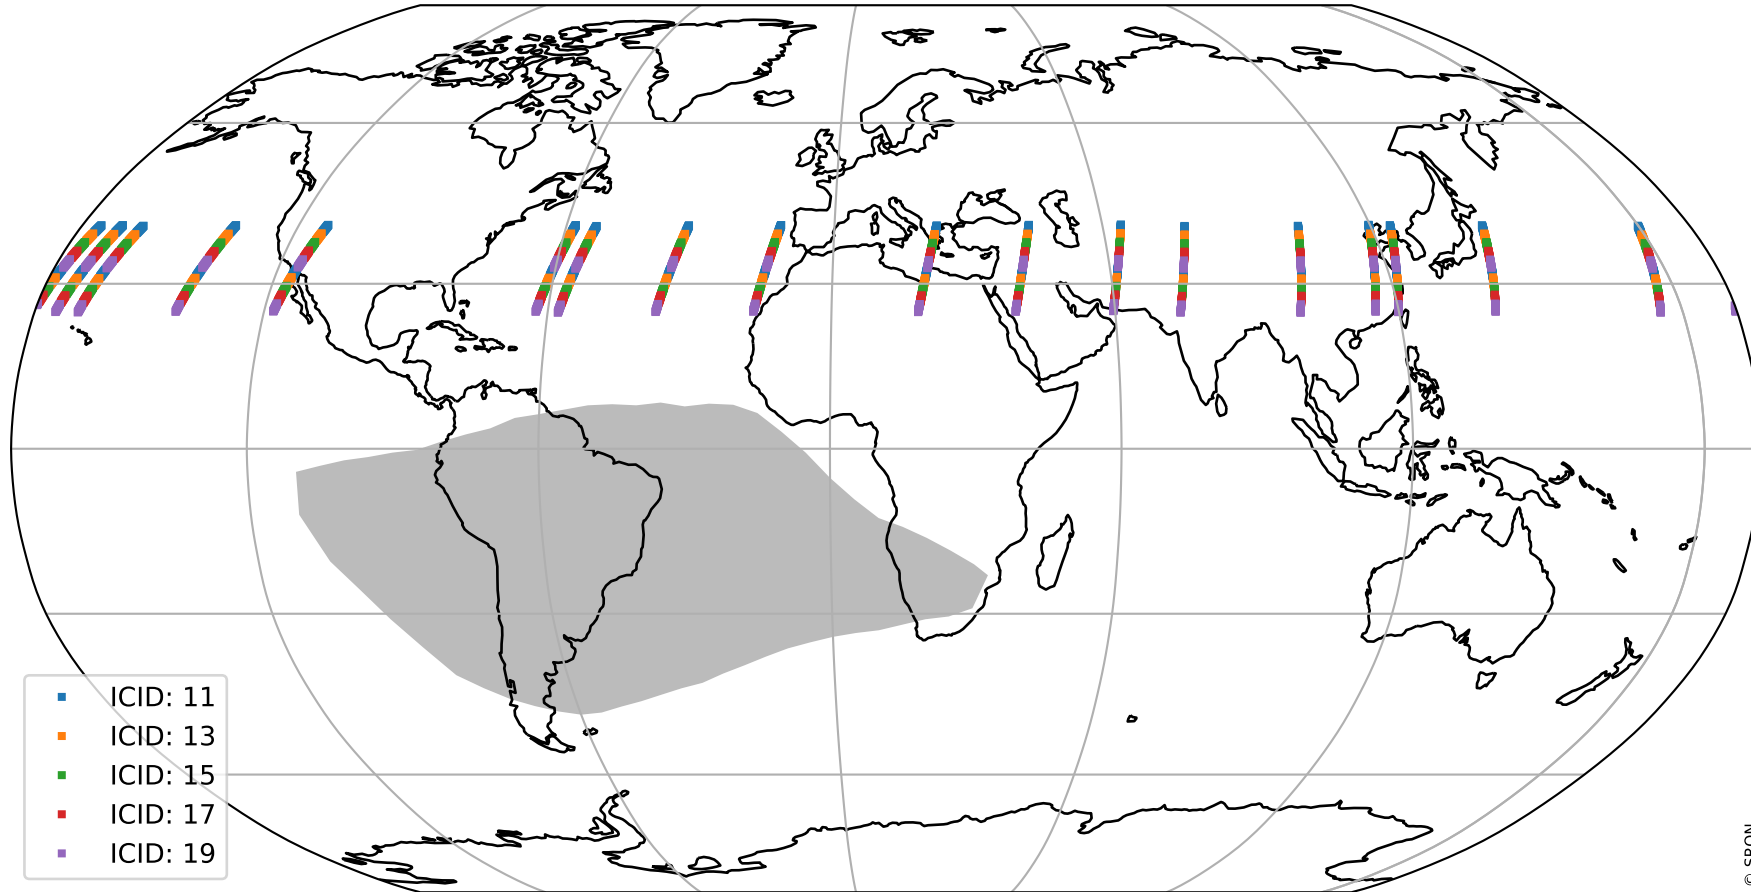

Tropomi SWIR offset (official)

orbits : 18 in [11467, 11512]
coverage : 2019-12-30 / 2020-01-02
median : 0.52592 V
spread : 0.03592 V
created : 2023-08-21T14:35:58

value detector map

Tropomi SWIR offset (official)

orbits : 18 in [11467, 11512]
coverage : 2019-12-30 / 2020-01-02
median : 28.648 μV
spread : 14.405 μV
created : 2023-08-21T14:35:58

Tropomi SWIR offset (official)

orbits : 18 in [11467, 11512]
coverage : 2019-12-30 / 2020-01-02
median : -0.1055 mV
spread : 0.36568 mV
created : 2023-08-21T14:35:59

value compared with SWIR offset CKD

Tropomi SWIR offset (official) ground-tracks of Sentinel-5P

orbits : 18 in [11467, 11512]
coverage : 2019-12-30 / 2020-01-02
created : 2023-08-21T14:35:59

Tropomi SWIR offset (official)

orbits : [2827, 11512]
coverage : 2018-04-30 / 2020-01-02
created : 2023-08-21T14:36:00

trend of detector median & temperatures