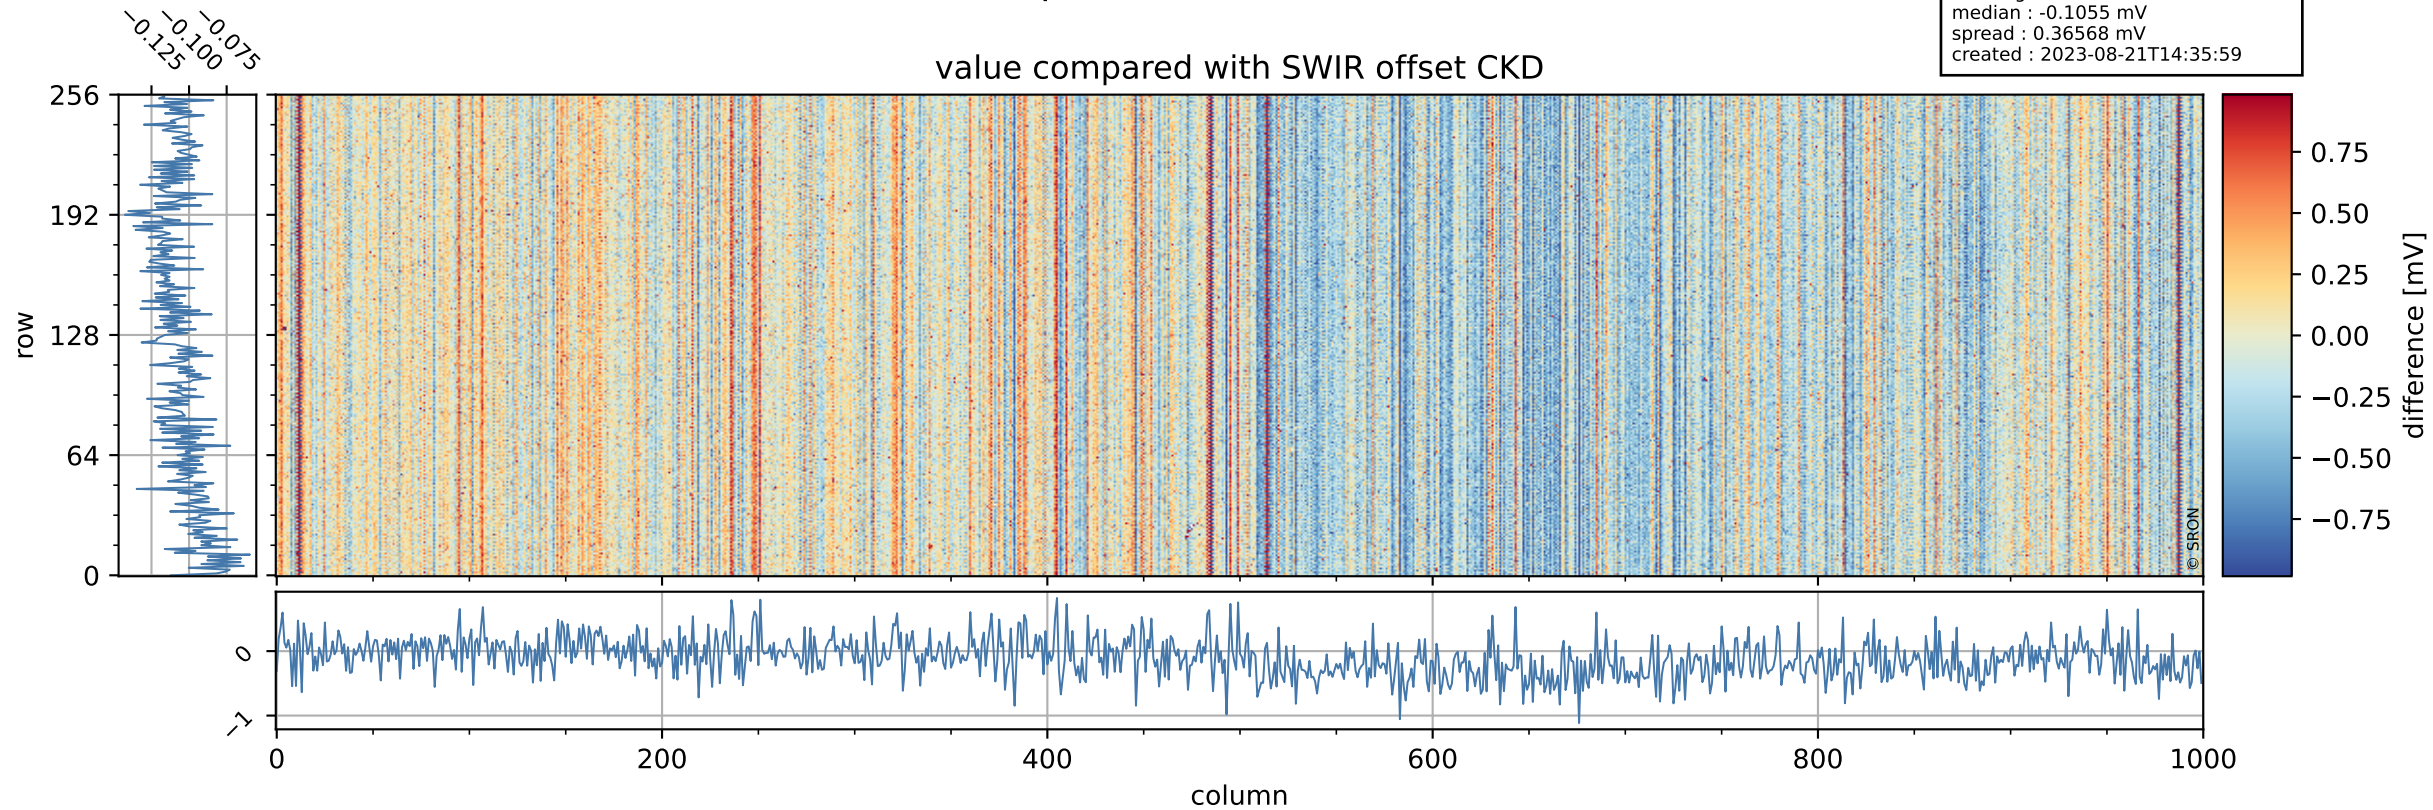

Tropomi SWIR offset (official)

orbits : 18 in [11467, 11512]
coverage : 2019-12-30 / 2020-01-02
median : 0.52592 V
spread : 0.03592 V
created : 2023-08-21T14:35:58

value detector map

Tropomi SWIR offset (official)

orbits : 18 in [11467, 11512]
coverage : 2019-12-30 / 2020-01-02
median : 28.648 μV
spread : 14.405 μV
created : 2023-08-21T14:35:58

Tropomi SWIR offset (official)

orbits : 18 in [11467, 11512]
coverage : 2019-12-30 / 2020-01-02
median : -0.1055 mV
spread : 0.36568 mV
created : 2023-08-21T14:35:59

value compared with SWIR offset CKD

Tropomi SWIR offset (official) ground-tracks of Sentinel-5P

orbits : 18 in [11467, 11512]
coverage : 2019-12-30 / 2020-01-02
created : 2023-08-21T14:35:59

Tropomi SWIR offset (official)

orbits : [2827, 11512]
coverage : 2018-04-30 / 2020-01-02
created : 2023-08-21T14:36:00

trend of detector median & temperatures