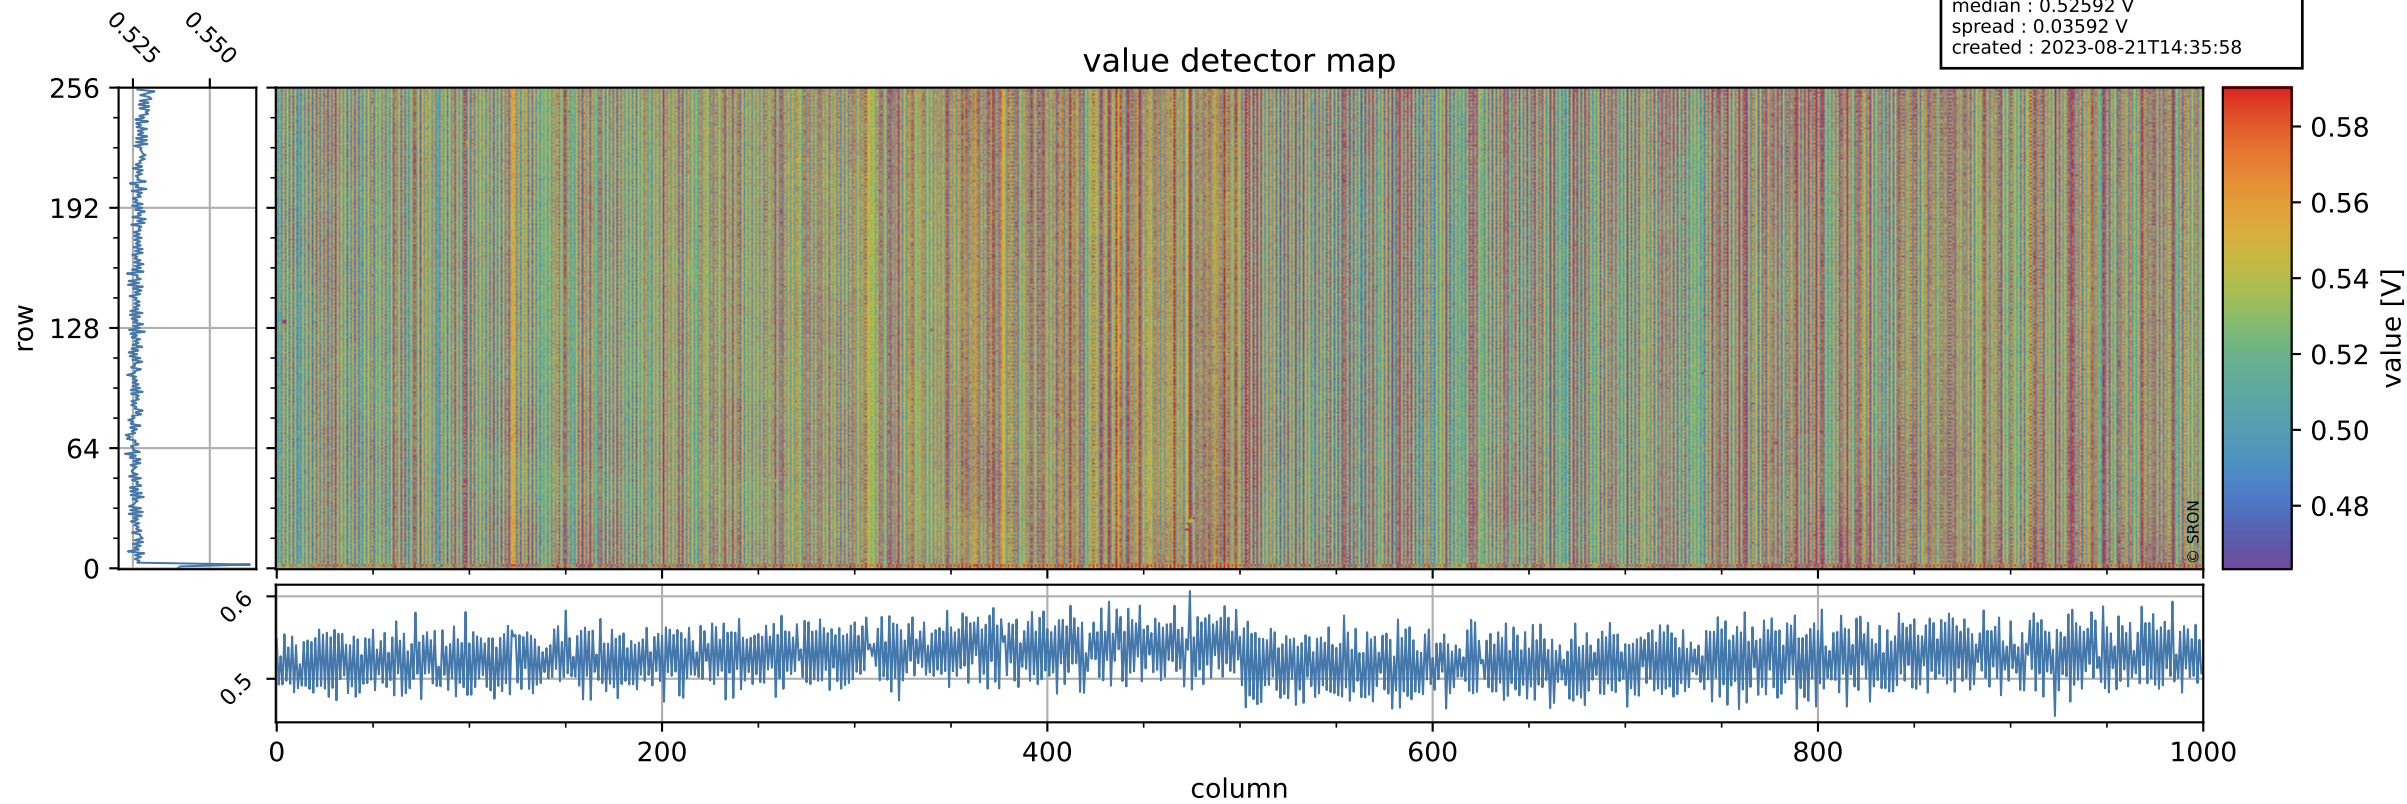

Tropomi SWIR offset (official)

orbits : 18 in [11467, 11512]
coverage : 2019-12-30 / 2020-01-02
median : 0.52592 V
spread : 0.03592 V
created : 2023-08-21T14:35:58

value detector map

Tropomi SWIR offset (official)

orbits : 18 in [11467, 11512]
coverage : 2019-12-30 / 2020-01-02
median : 28.648 μV
spread : 14.405 μV
created : 2023-08-21T14:35:58

Tropomi SWIR offset (official)

orbits : 18 in [11467, 11512]
coverage : 2019-12-30 / 2020-01-02
median : -0.1055 mV
spread : 0.36568 mV
created : 2023-08-21T14:35:59

value compared with SWIR offset CKD

Tropomi SWIR offset (official) ground-tracks of Sentinel-5P

orbits : 18 in [11467, 11512]
coverage : 2019-12-30 / 2020-01-02
created : 2023-08-21T14:35:59

Tropomi SWIR offset (official)

orbits : [2827, 11512]
coverage : 2018-04-30 / 2020-01-02
created : 2023-08-21T14:36:00

trend of detector median & temperatures