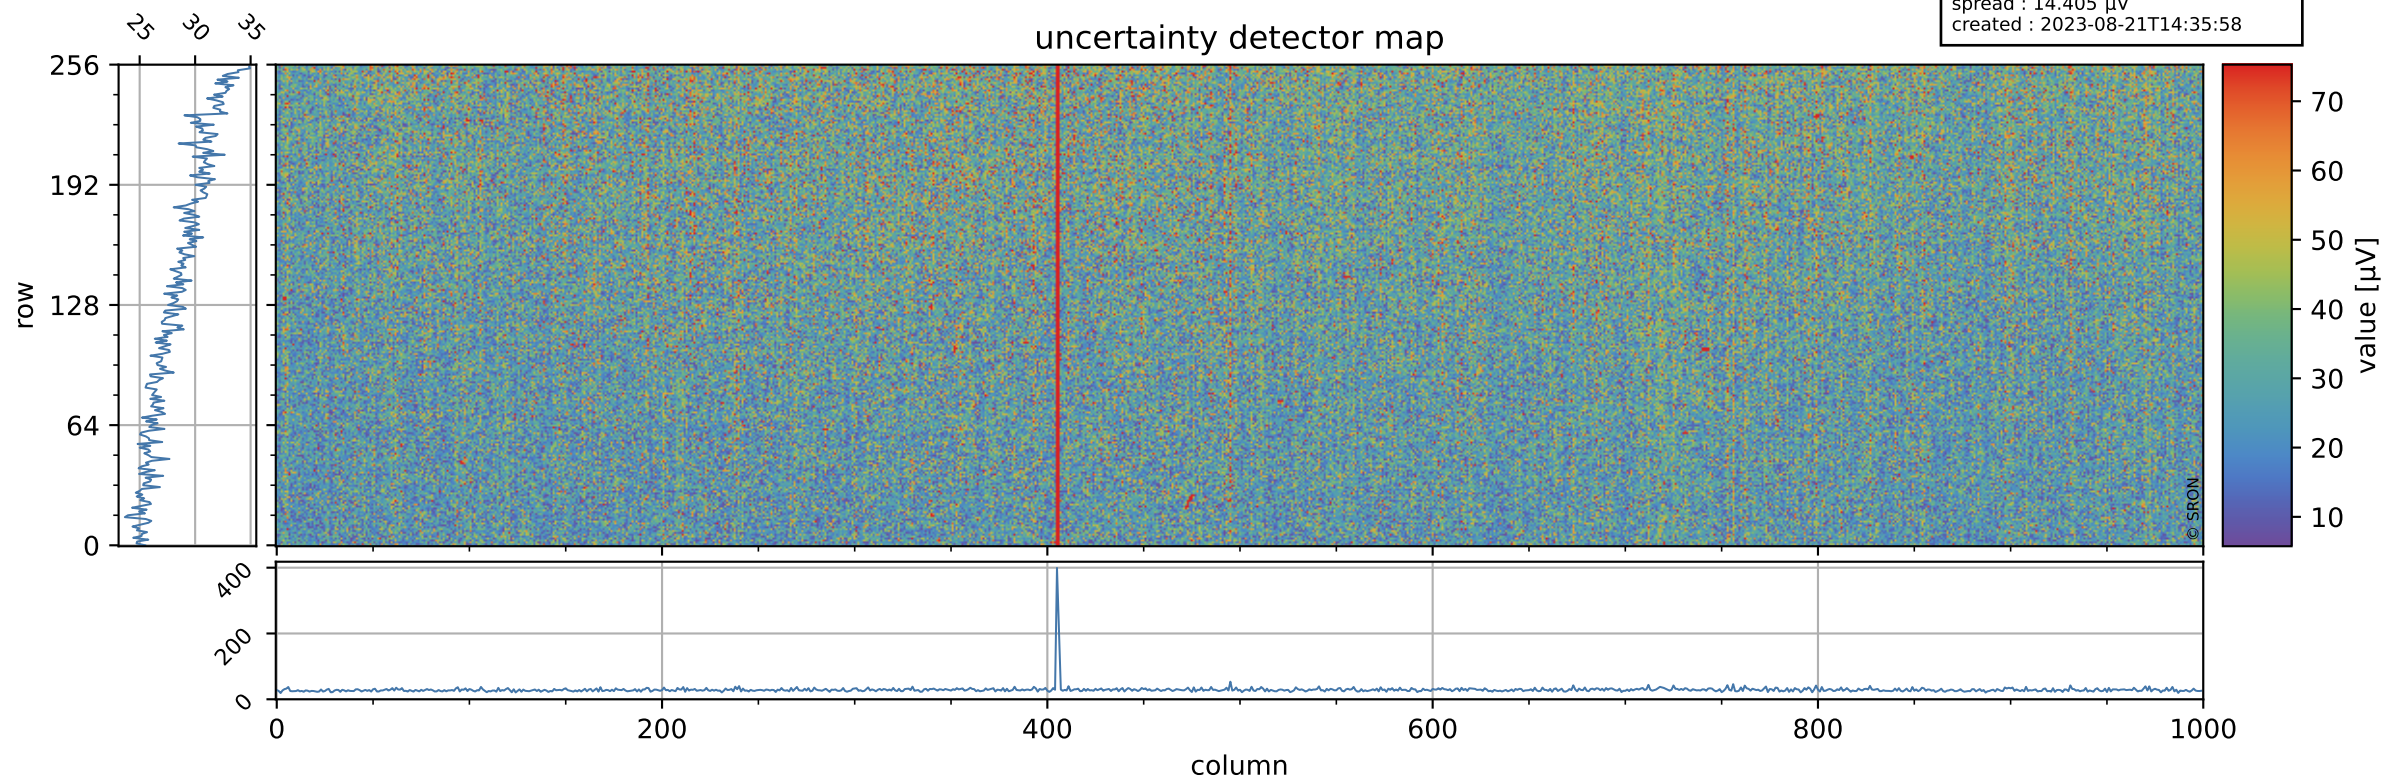

Tropomi SWIR offset (official)

orbits : 18 in [11467, 11512]
coverage : 2019-12-30 / 2020-01-02
median : 0.52592 V
spread : 0.03592 V
created : 2023-08-21T14:35:58

value detector map

Tropomi SWIR offset (official)

orbits : 18 in [11467, 11512]
coverage : 2019-12-30 / 2020-01-02
median : 28.648 μV
spread : 14.405 μV
created : 2023-08-21T14:35:58

Tropomi SWIR offset (official)

orbits : 18 in [11467, 11512]
coverage : 2019-12-30 / 2020-01-02
median : -0.1055 mV
spread : 0.36568 mV
created : 2023-08-21T14:35:59

value compared with SWIR offset CKD

Tropomi SWIR offset (official) ground-tracks of Sentinel-5P

orbits : 18 in [11467, 11512]
coverage : 2019-12-30 / 2020-01-02
created : 2023-08-21T14:35:59

Tropomi SWIR offset (official)

orbits : [2827, 11512]
coverage : 2018-04-30 / 2020-01-02
created : 2023-08-21T14:36:00

trend of detector median & temperatures