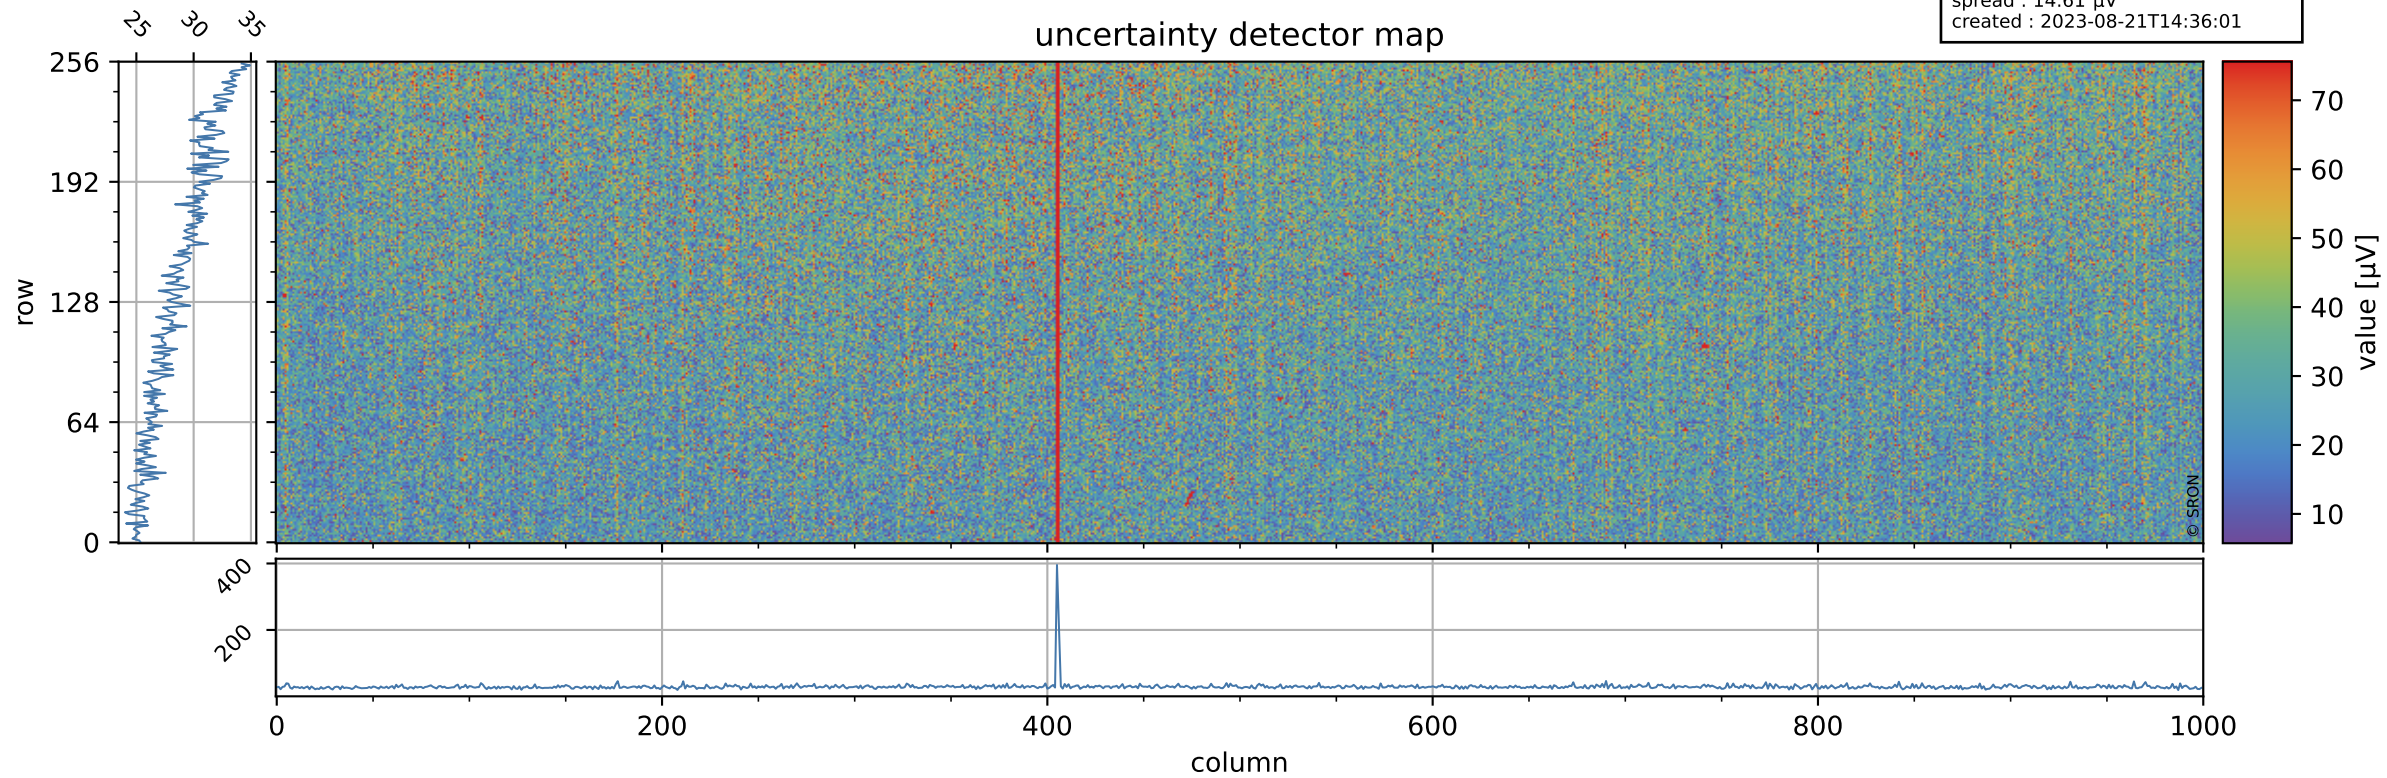

Tropomi SWIR offset (official)

orbits : 19 in [11482, 11527]
coverage : 2019-12-31 / 2020-01-03
median : 0.52593 V
spread : 0.035918 V
created : 2023-08-21T14:36:01

value detector map

Tropomi SWIR offset (official)

orbits : 19 in [11482, 11527]
coverage : 2019-12-31 / 2020-01-03
median : 28.868 μV
spread : 14.61 μV
created : 2023-08-21T14:36:01

Tropomi SWIR offset (official)

orbits : 19 in [11482, 11527]
coverage : 2019-12-31 / 2020-01-03
median : -0.095043 mV
spread : 0.36591 mV
created : 2023-08-21T14:36:02

value compared with SWIR offset CKD

Tropomi SWIR offset (official) ground-tracks of Sentinel-5P

orbits : 19 in [11482, 11527]
coverage : 2019-12-31 / 2020-01-03
created : 2023-08-21T14:36:02

- ICID: 11
- ICID: 13
- ICID: 15
- ICID: 17
- ICID: 19

Tropomi SWIR offset (official)

orbits : [2827, 11527]
coverage : 2018-04-30 / 2020-01-03
created : 2023-08-21T14:36:02

trend of detector median & temperatures