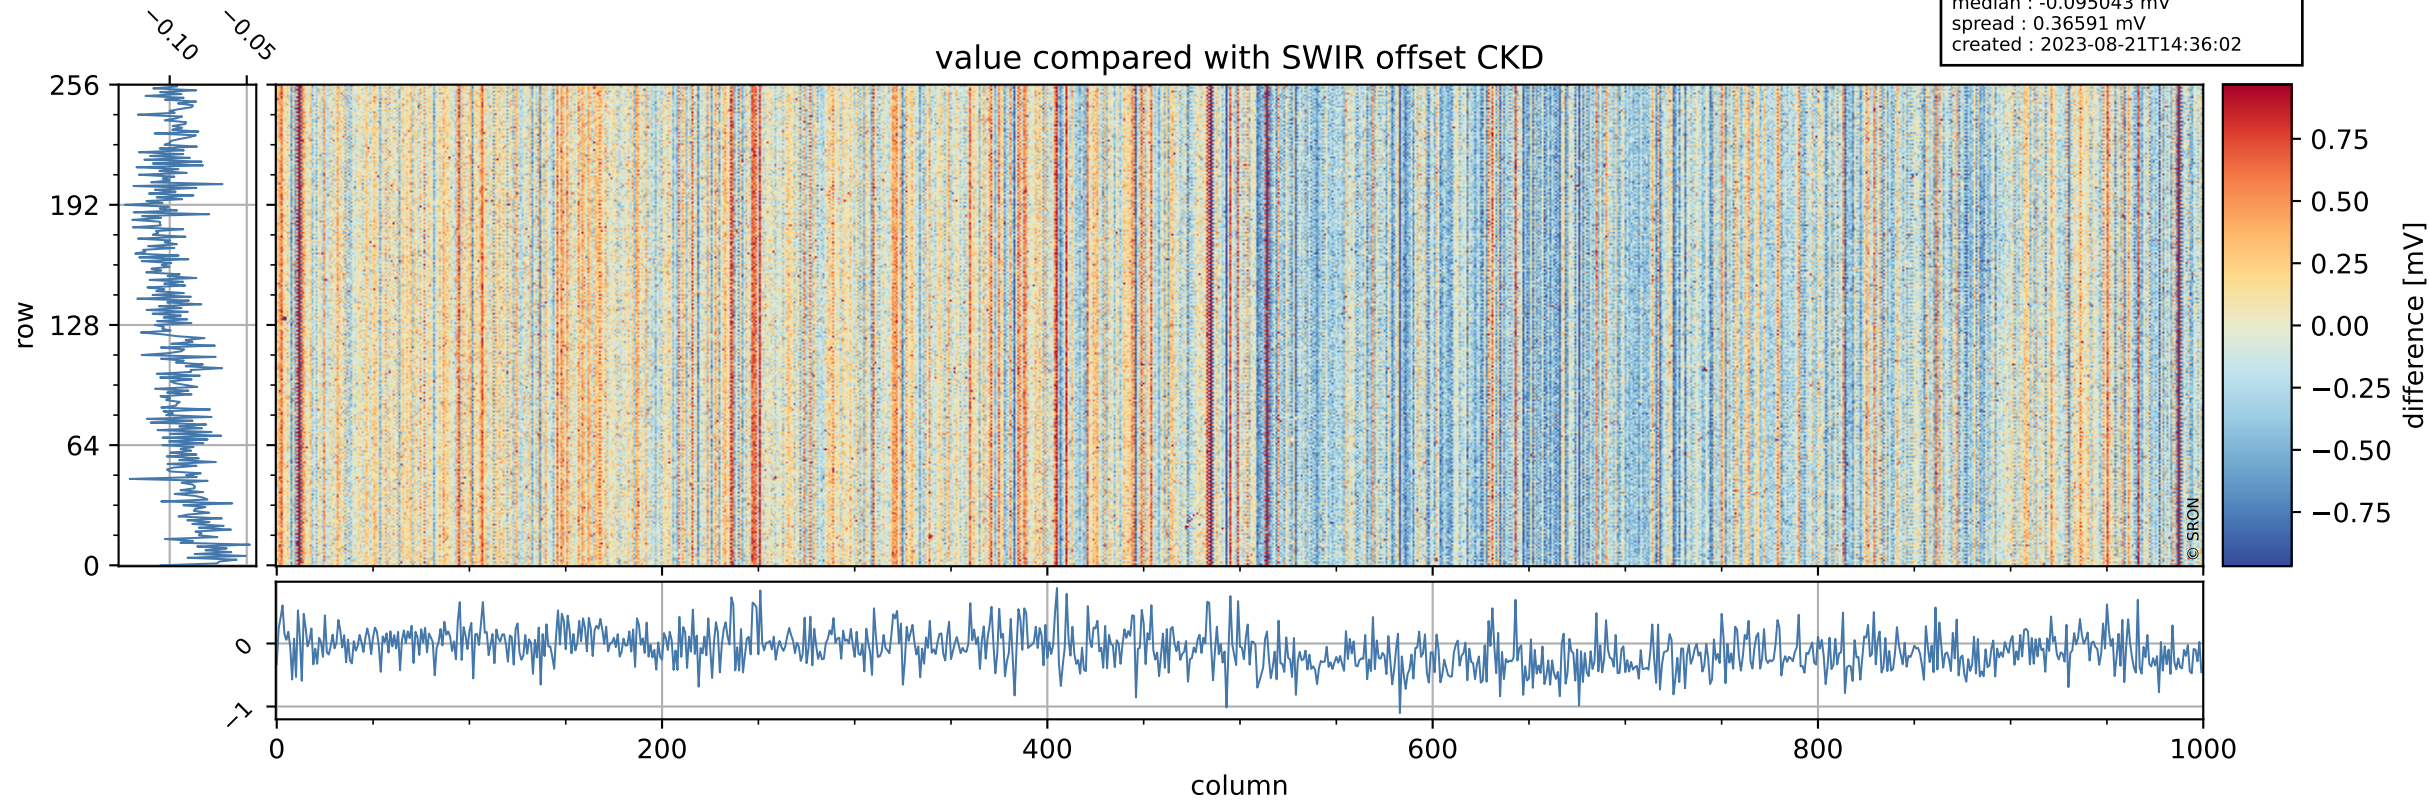

Tropomi SWIR offset (official)

orbits : 19 in [11482, 11527]
coverage : 2019-12-31 / 2020-01-03
median : 0.52593 V
spread : 0.035918 V
created : 2023-08-21T14:36:01

value detector map

Tropomi SWIR offset (official)

orbits : 19 in [11482, 11527]
coverage : 2019-12-31 / 2020-01-03
median : 28.868 μV
spread : 14.61 μV
created : 2023-08-21T14:36:01

Tropomi SWIR offset (official)

orbits : 19 in [11482, 11527]
coverage : 2019-12-31 / 2020-01-03
median : -0.095043 mV
spread : 0.36591 mV
created : 2023-08-21T14:36:02

value compared with SWIR offset CKD

Tropomi SWIR offset (official) ground-tracks of Sentinel-5P

orbits : 19 in [11482, 11527]
coverage : 2019-12-31 / 2020-01-03
created : 2023-08-21T14:36:02

- ICID: 11
- ICID: 13
- ICID: 15
- ICID: 17
- ICID: 19

Tropomi SWIR offset (official)

orbits : [2827, 11527]
coverage : 2018-04-30 / 2020-01-03
created : 2023-08-21T14:36:02

trend of detector median & temperatures