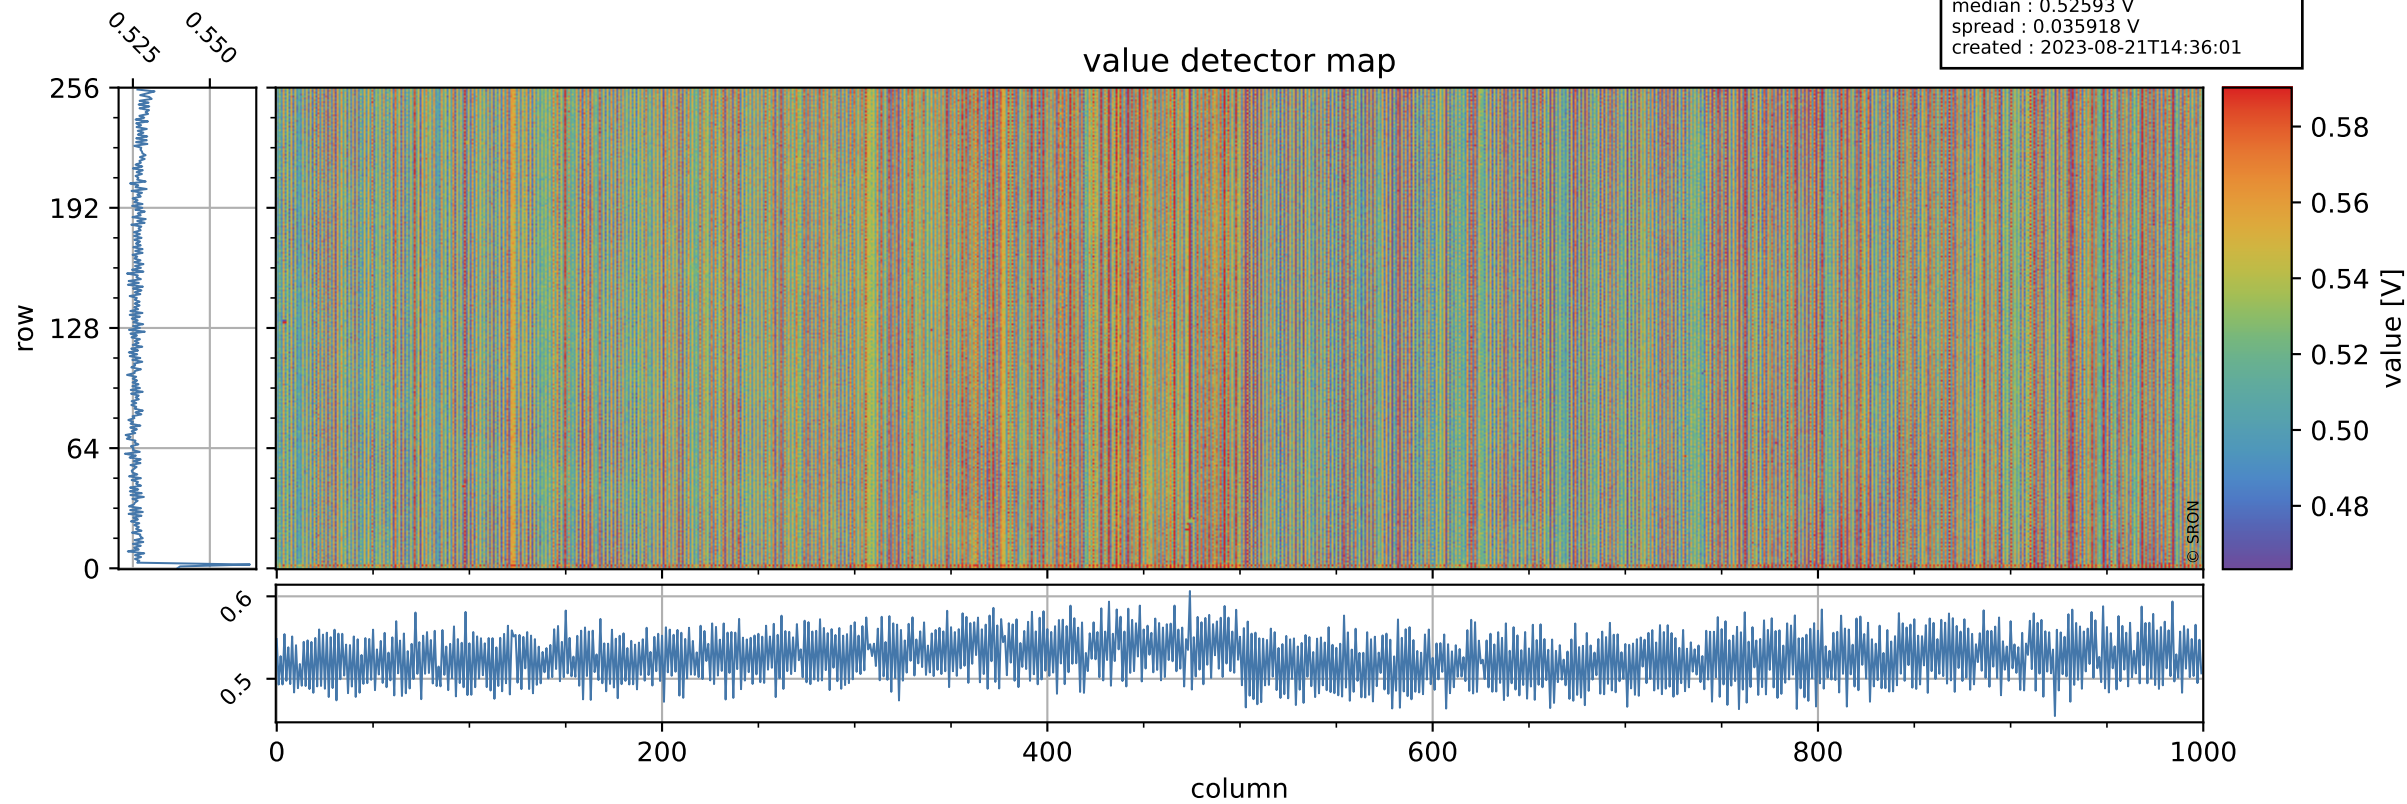

Tropomi SWIR offset (official)

orbits : 19 in [11482, 11527]
coverage : 2019-12-31 / 2020-01-03
median : 0.52593 V
spread : 0.035918 V
created : 2023-08-21T14:36:01

value detector map

Tropomi SWIR offset (official)

orbits : 19 in [11482, 11527]
coverage : 2019-12-31 / 2020-01-03
median : 28.868 μV
spread : 14.61 μV
created : 2023-08-21T14:36:01

Tropomi SWIR offset (official)

orbits : 19 in [11482, 11527]
coverage : 2019-12-31 / 2020-01-03
median : -0.095043 mV
spread : 0.36591 mV
created : 2023-08-21T14:36:02

value compared with SWIR offset CKD

Tropomi SWIR offset (official) ground-tracks of Sentinel-5P

orbits : 19 in [11482, 11527]
coverage : 2019-12-31 / 2020-01-03
created : 2023-08-21T14:36:02

- ICID: 11
- ICID: 13
- ICID: 15
- ICID: 17
- ICID: 19

Tropomi SWIR offset (official)

orbits : [2827, 11527]
coverage : 2018-04-30 / 2020-01-03
created : 2023-08-21T14:36:02

trend of detector median & temperatures