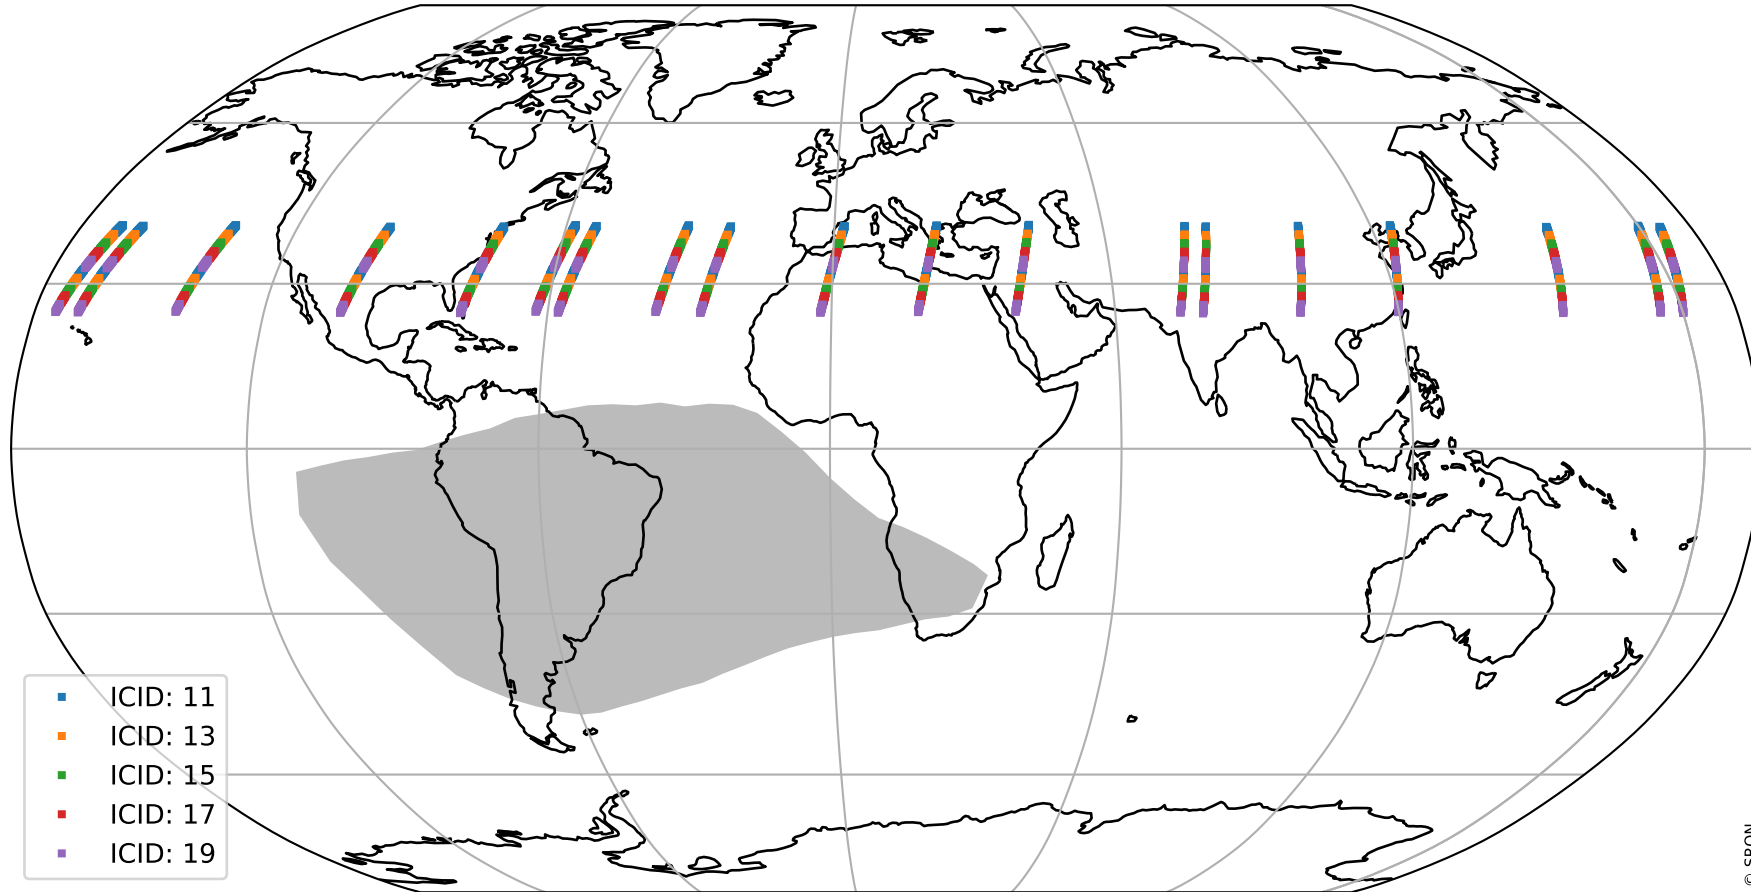

Tropomi SWIR offset (official)

orbits : 19 in [11482, 11527]
coverage : 2019-12-31 / 2020-01-03
median : 0.52593 V
spread : 0.035918 V
created : 2023-08-21T14:36:01

value detector map

Tropomi SWIR offset (official)

orbits : 19 in [11482, 11527]
coverage : 2019-12-31 / 2020-01-03
median : 28.868 μV
spread : 14.61 μV
created : 2023-08-21T14:36:01

Tropomi SWIR offset (official)

orbits : 19 in [11482, 11527]
coverage : 2019-12-31 / 2020-01-03
median : -0.095043 mV
spread : 0.36591 mV
created : 2023-08-21T14:36:02

value compared with SWIR offset CKD

Tropomi SWIR offset (official) ground-tracks of Sentinel-5P

orbits : 19 in [11482, 11527]
coverage : 2019-12-31 / 2020-01-03
created : 2023-08-21T14:36:02

- ICID: 11
- ICID: 13
- ICID: 15
- ICID: 17
- ICID: 19

Tropomi SWIR offset (official)

orbits : [2827, 11527]
coverage : 2018-04-30 / 2020-01-03
created : 2023-08-21T14:36:02

trend of detector median & temperatures