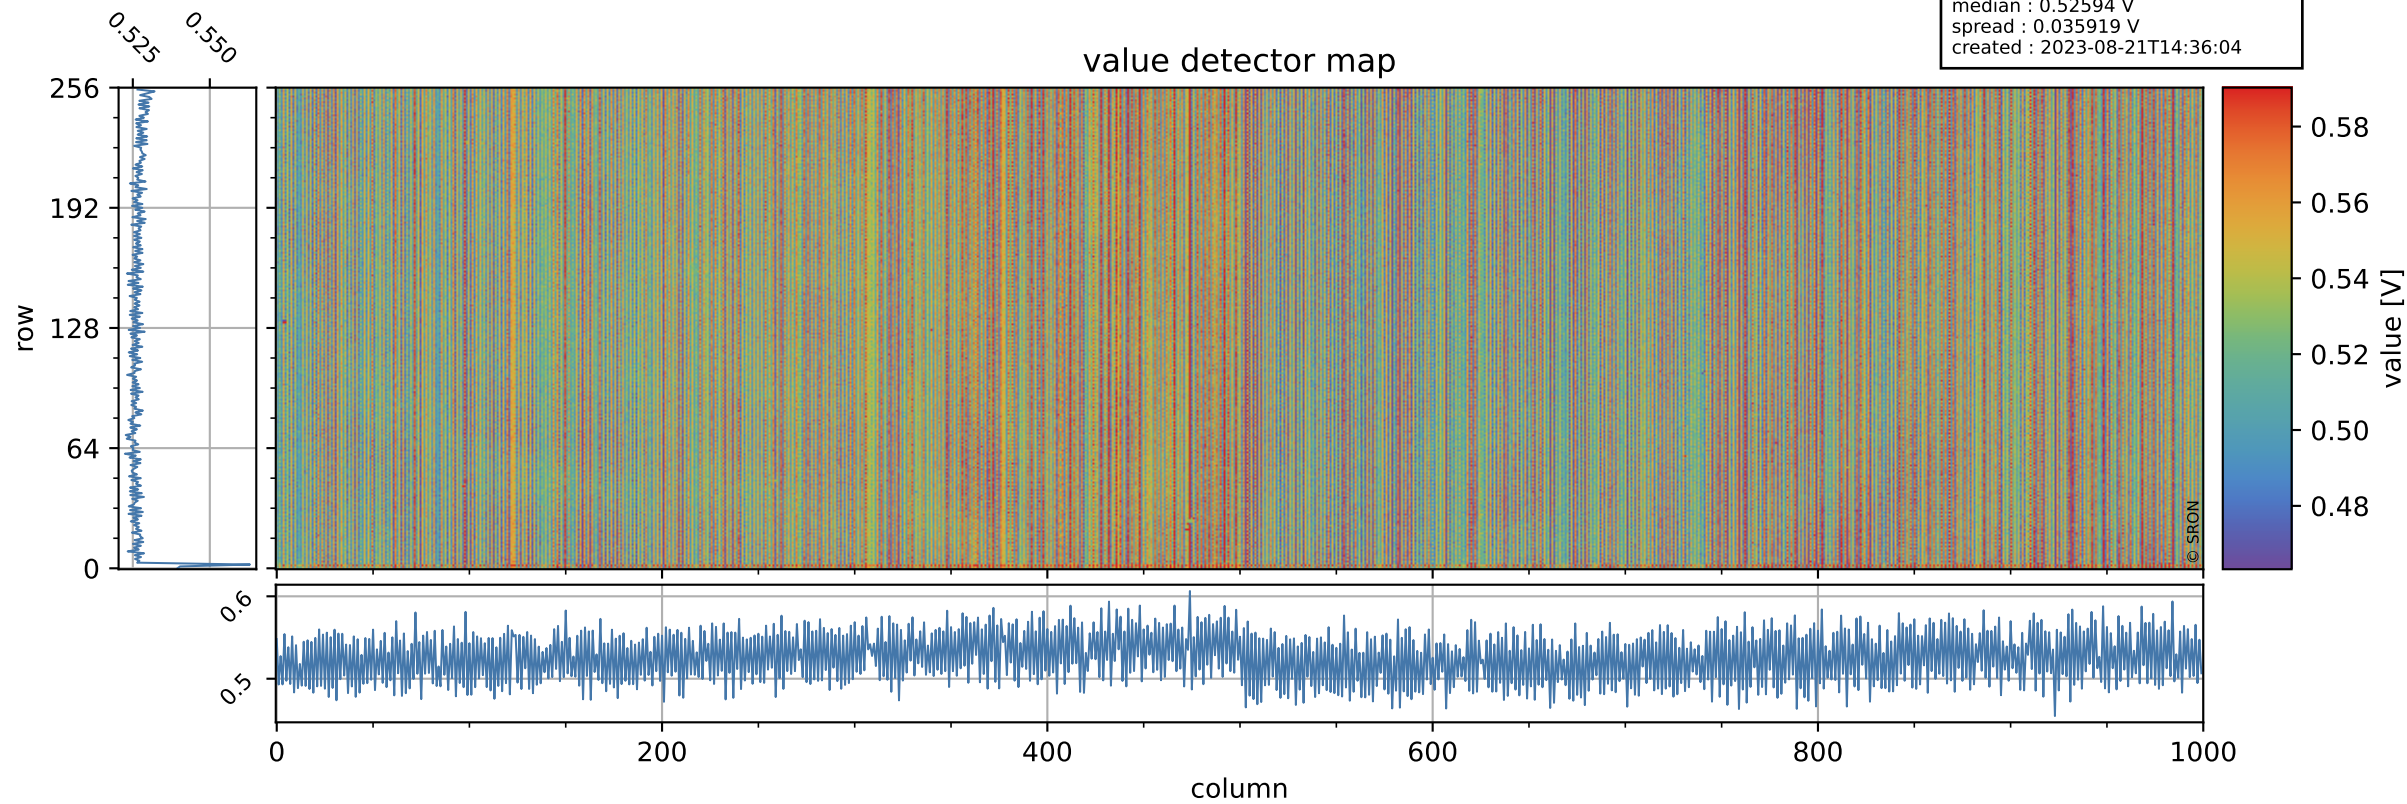

# Tropomi SWIR offset (official)

orbits : 19 in [11497, 11542]  
coverage : 2020-01-01 / 2020-01-04  
median : 0.52594 V  
spread : 0.035919 V  
created : 2023-08-21T14:36:04

## value detector map

# Tropomi SWIR offset (official)

orbits : 19 in [11497, 11542]  
coverage : 2020-01-01 / 2020-01-04  
median : 28.868  $\mu\text{V}$   
spread : 14.684  $\mu\text{V}$   
created : 2023-08-21T14:36:04

# Tropomi SWIR offset (official) ground-tracks of Sentinel-5P

orbits : 19 in [11497, 11542]  
coverage : 2020-01-01 / 2020-01-04  
created : 2023-08-21T14:36:05