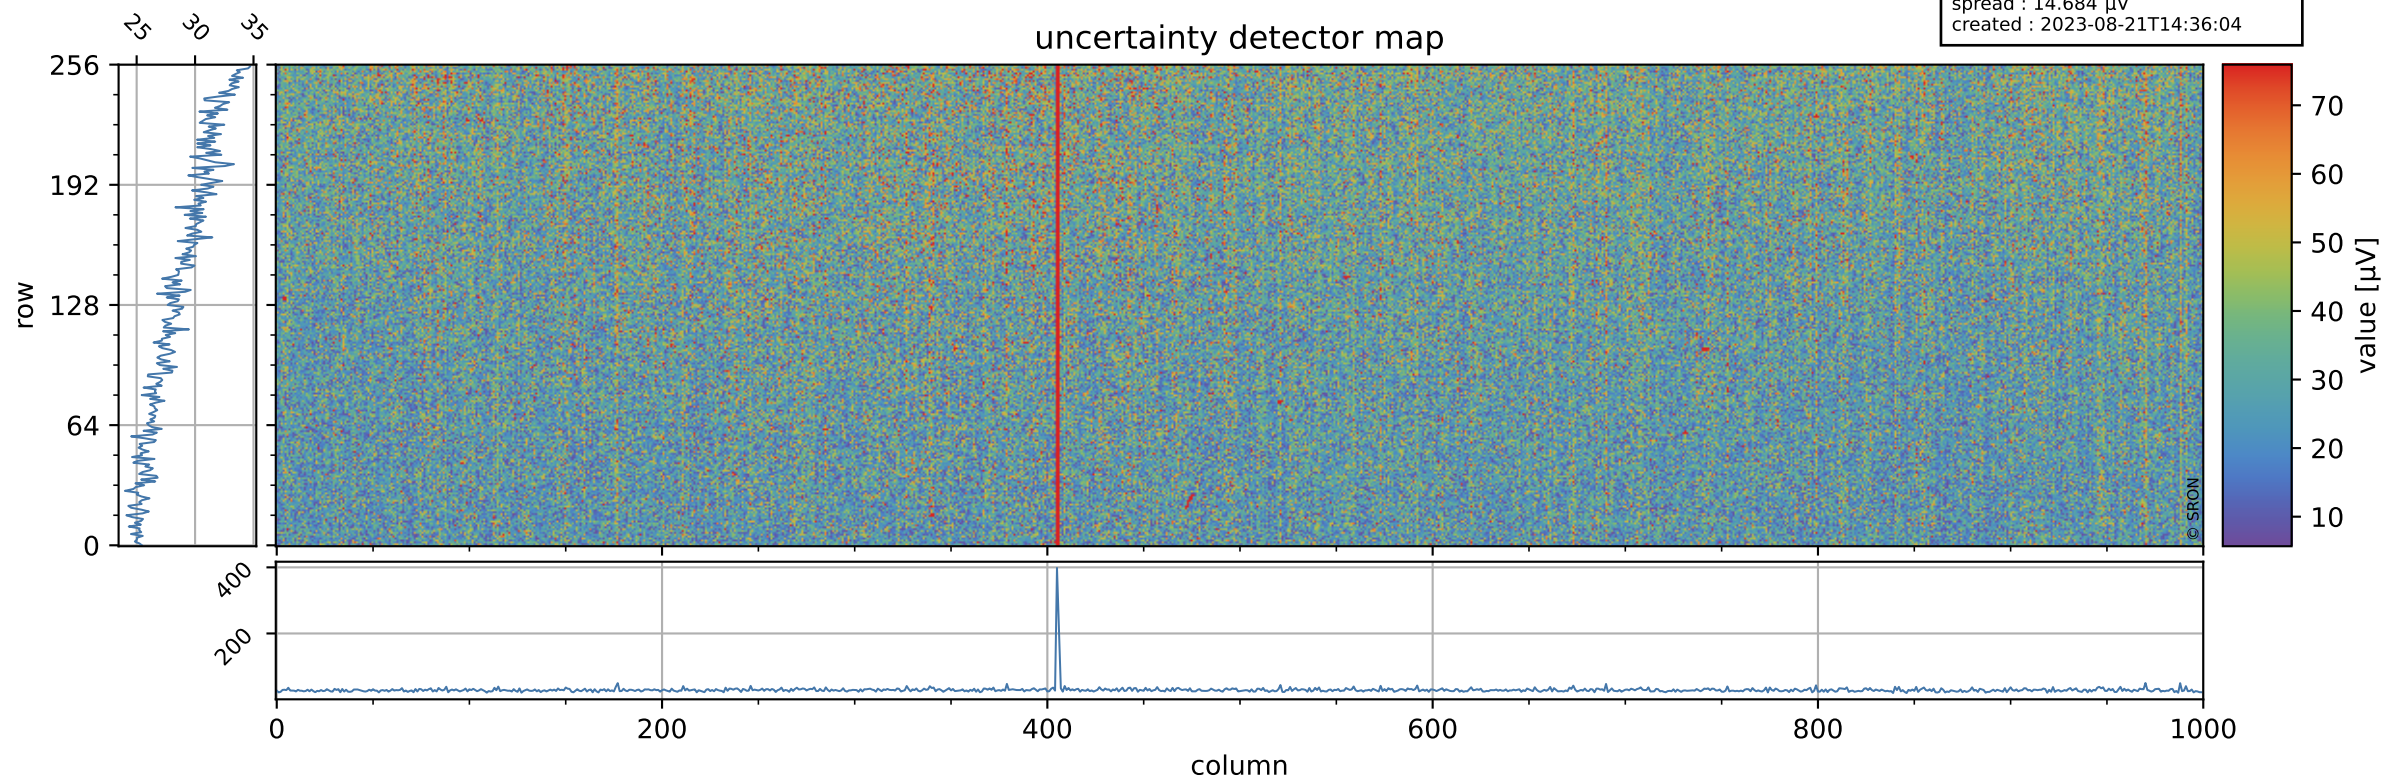

# Tropomi SWIR offset (official)

orbits : 19 in [11497, 11542]  
coverage : 2020-01-01 / 2020-01-04  
median : 0.52594 V  
spread : 0.035919 V  
created : 2023-08-21T14:36:04

## value detector map

# Tropomi SWIR offset (official)

orbits : 19 in [11497, 11542]  
coverage : 2020-01-01 / 2020-01-04  
median : 28.868  $\mu\text{V}$   
spread : 14.684  $\mu\text{V}$   
created : 2023-08-21T14:36:04

# Tropomi SWIR offset (official) ground-tracks of Sentinel-5P

orbits : 19 in [11497, 11542]  
coverage : 2020-01-01 / 2020-01-04  
created : 2023-08-21T14:36:05