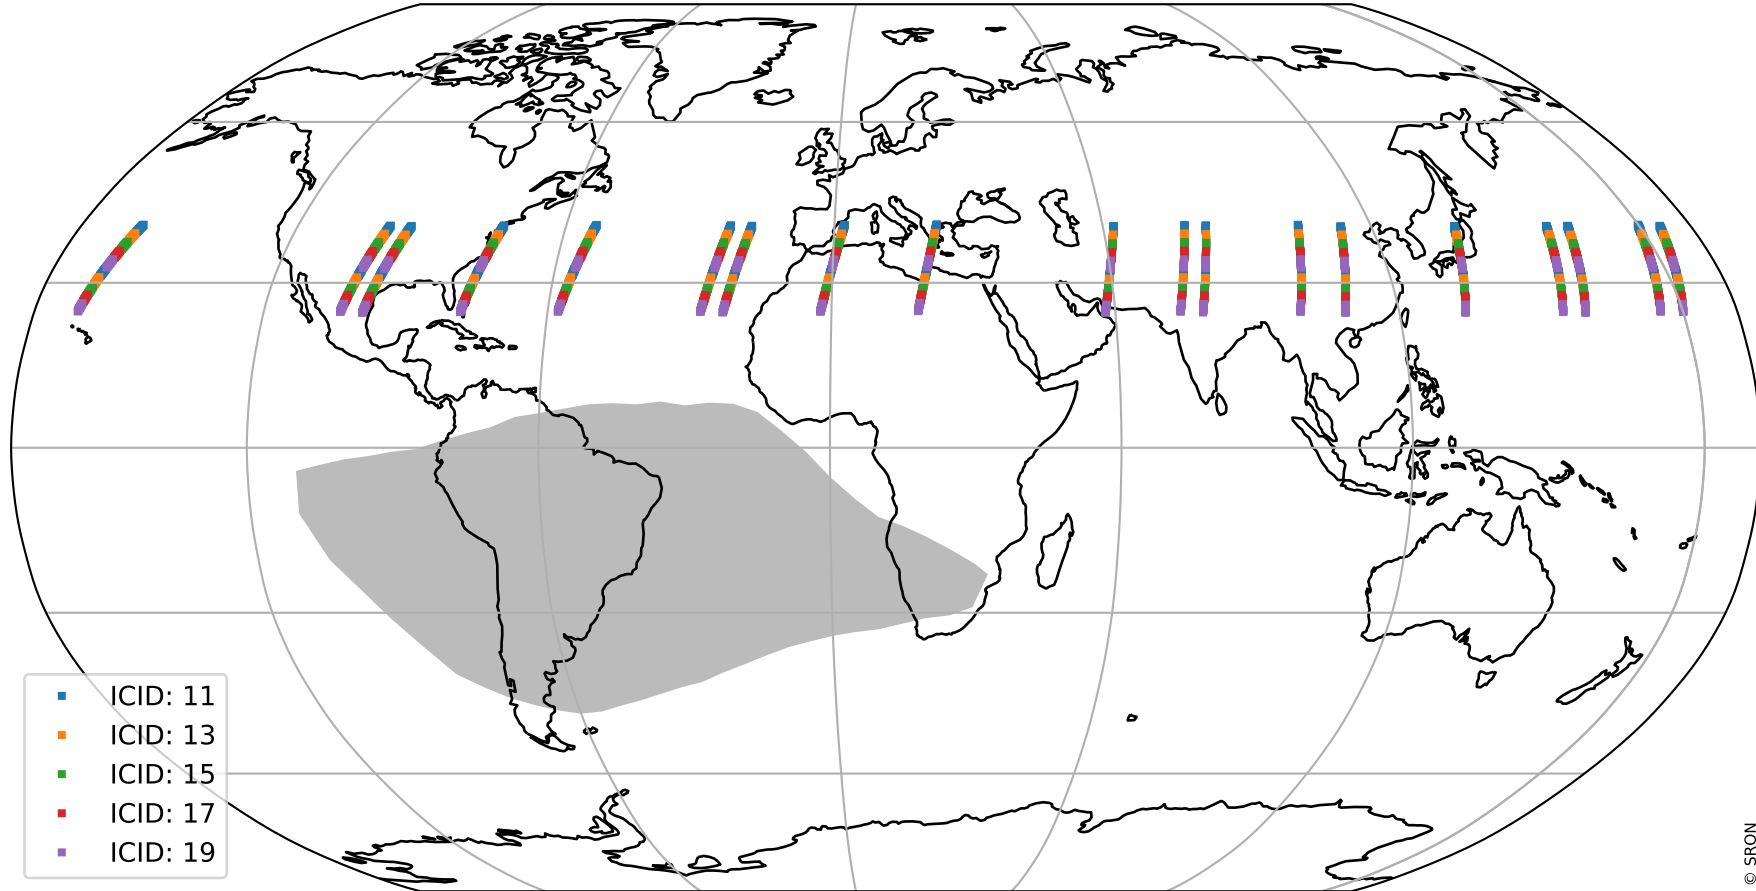

# Tropomi SWIR offset (official)

orbits : 19 in [11497, 11542]  
coverage : 2020-01-01 / 2020-01-04  
median : 28.868  $\mu\text{V}$   
spread : 14.684  $\mu\text{V}$   
created : 2023-08-21T14:36:04

# Tropomi SWIR offset (official)

orbits : 19 in [11497, 11542]  
coverage : 2020-01-01 / 2020-01-04  
median : -0.090139 mV  
spread : 0.36813 mV  
created : 2023-08-21T14:36:04

value compared with SWIR offset CKD

# Tropomi SWIR offset (official) ground-tracks of Sentinel-5P

orbits : 19 in [11497, 11542]  
coverage : 2020-01-01 / 2020-01-04  
created : 2023-08-21T14:36:05

# Tropomi SWIR offset (official)

orbits : [2827, 11542]  
coverage : 2018-04-30 / 2020-01-04  
created : 2023-08-21T14:36:05