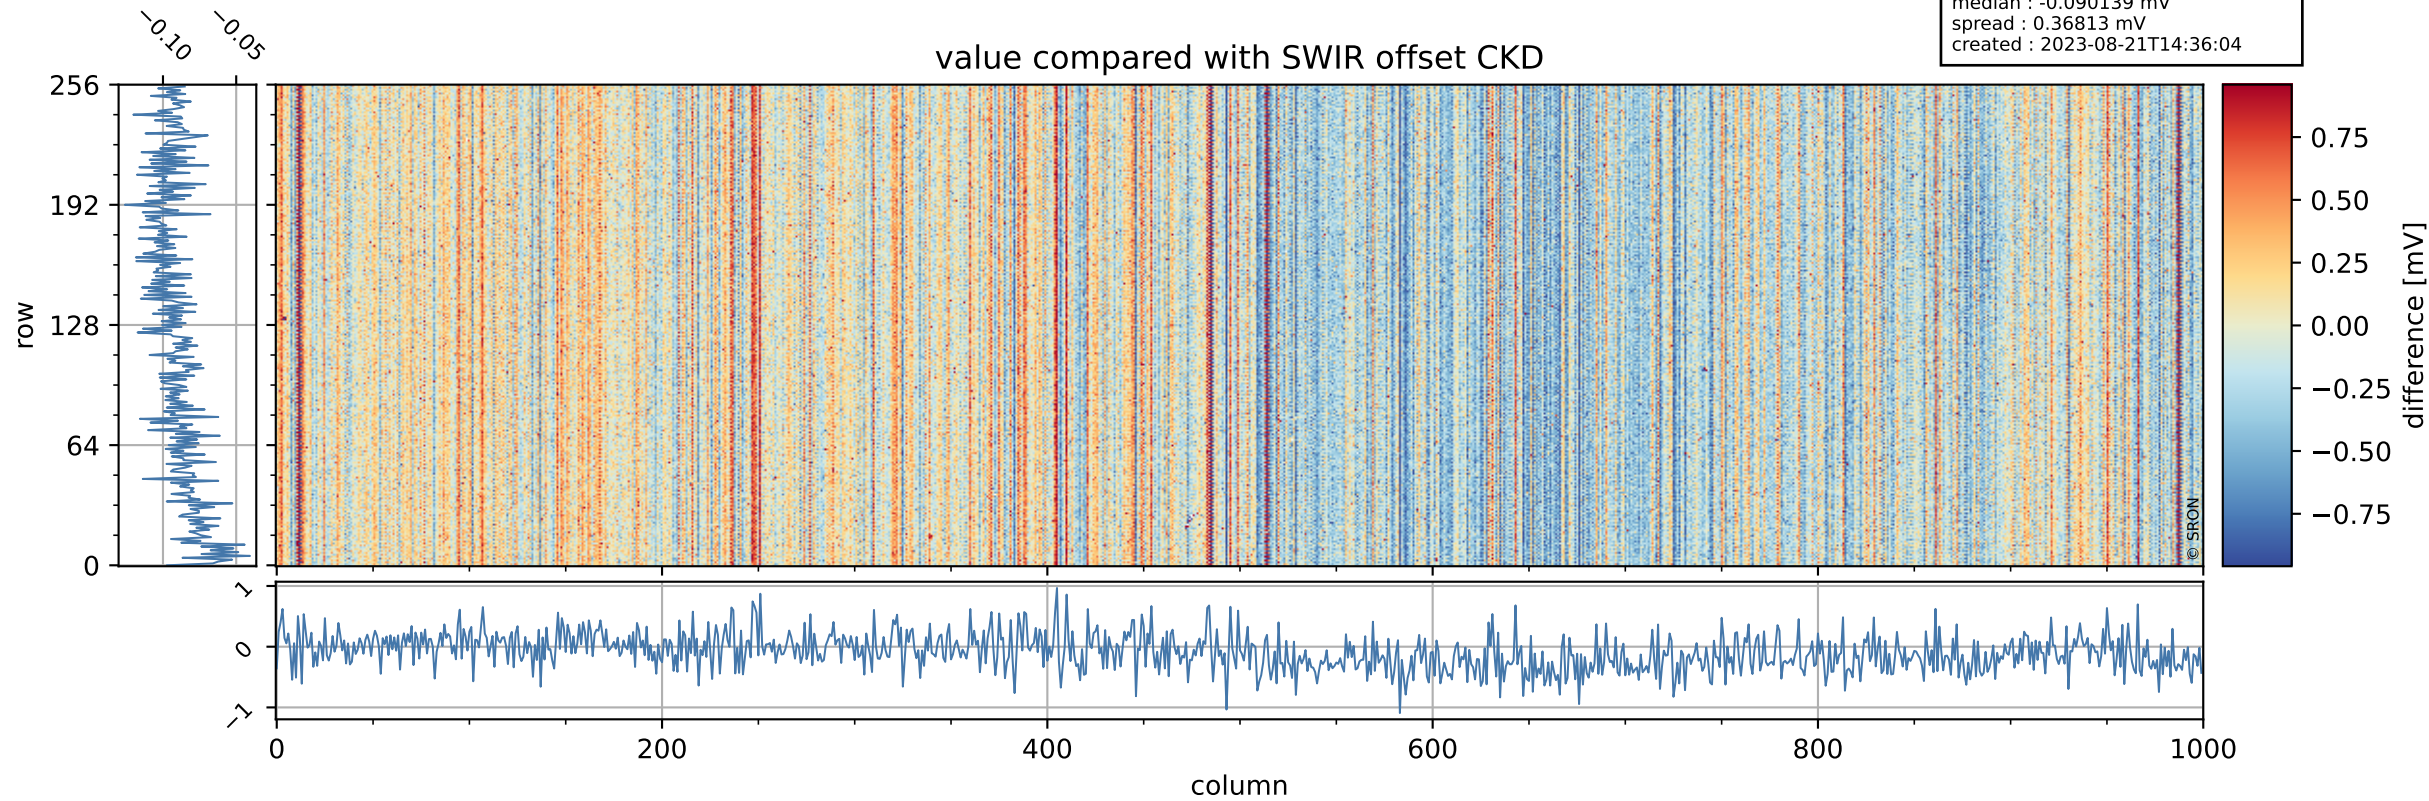

## value detector map

# Tropomi SWIR offset (official)

orbits : 19 in [11497, 11542]  
coverage : 2020-01-01 / 2020-01-04  
median : 28.868  $\mu\text{V}$   
spread : 14.684  $\mu\text{V}$   
created : 2023-08-21T14:36:04

# Tropomi SWIR offset (official)

orbits : 19 in [11497, 11542]  
coverage : 2020-01-01 / 2020-01-04  
median : -0.090139 mV  
spread : 0.36813 mV  
created : 2023-08-21T14:36:04

value compared with SWIR offset CKD

# Tropomi SWIR offset (official) ground-tracks of Sentinel-5P

orbits : 19 in [11497, 11542]  
coverage : 2020-01-01 / 2020-01-04  
created : 2023-08-21T14:36:05