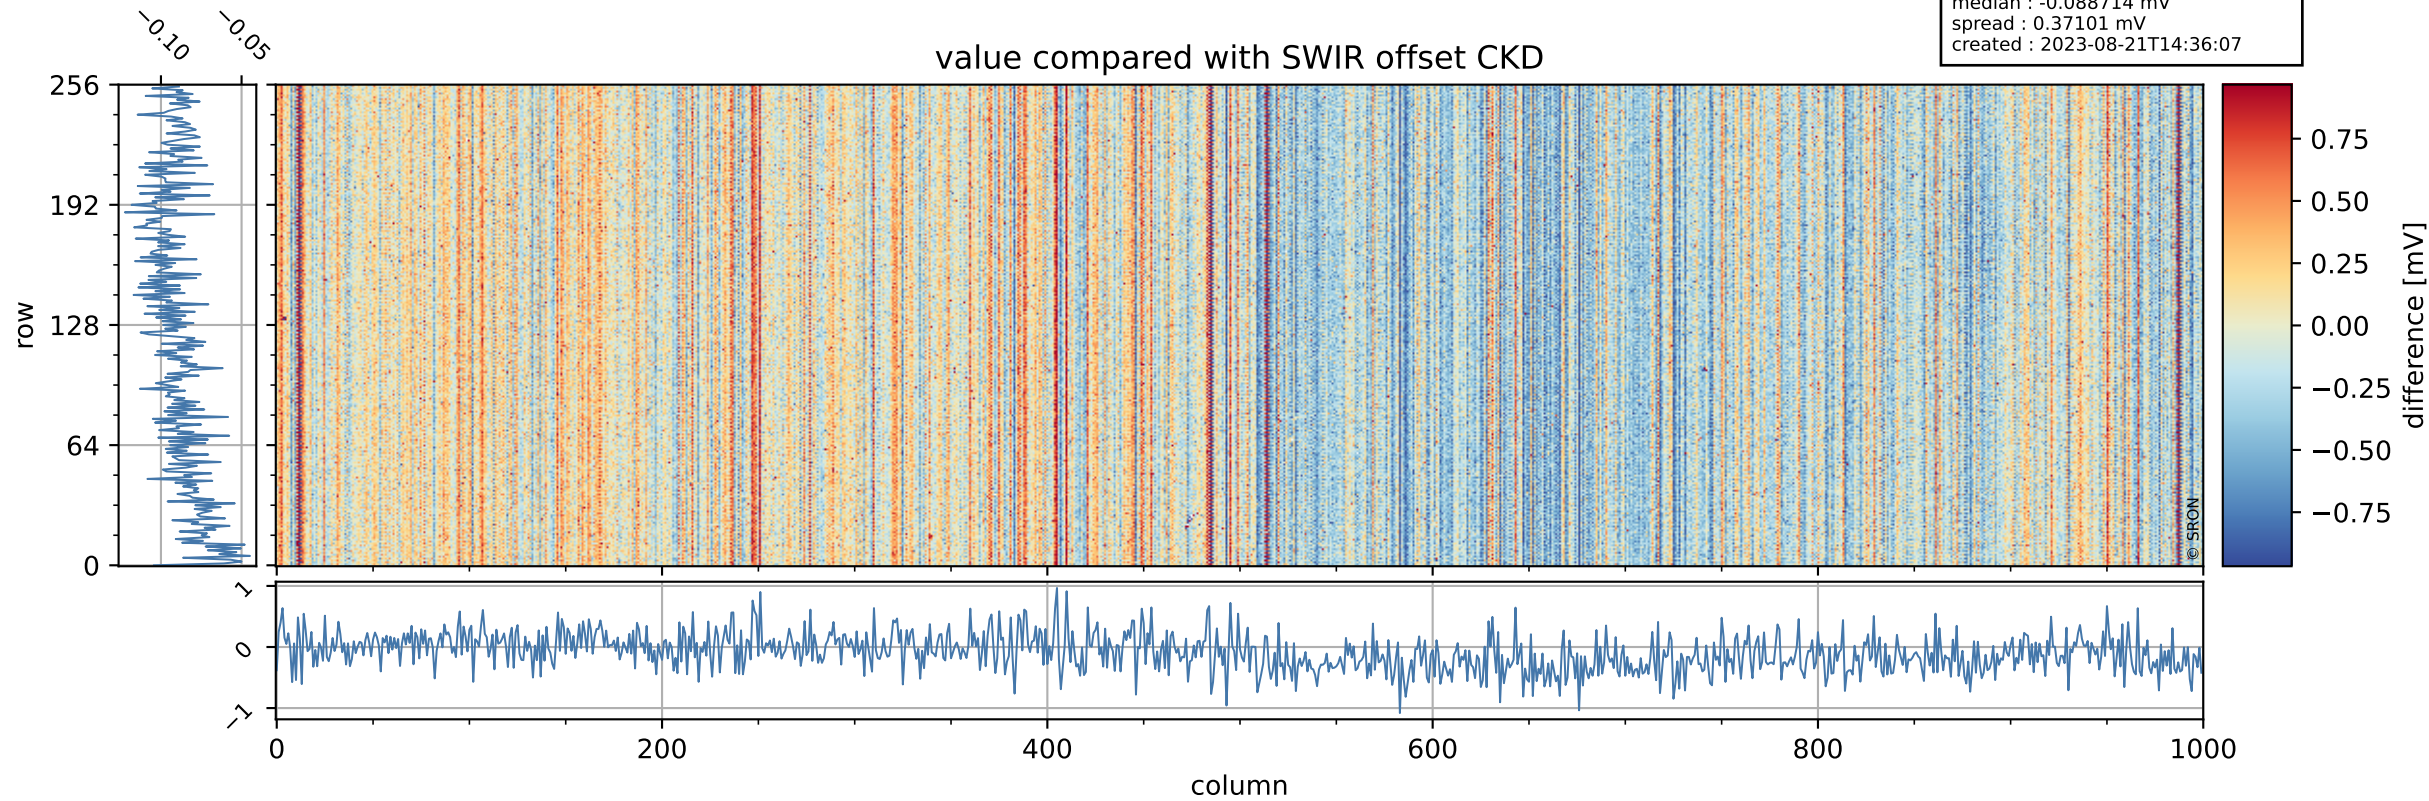

Tropomi SWIR offset (official)

orbits : 20 in [11512, 11557]
coverage : 2020-01-03 / 2020-01-05
median : 0.52594 V
spread : 0.035918 V
created : 2023-08-21T14:36:06

value detector map

Tropomi SWIR offset (official)

orbits : 20 in [11512, 11557]
coverage : 2020-01-03 / 2020-01-05
median : 28.513 μV
spread : 14.557 μV
created : 2023-08-21T14:36:06

Tropomi SWIR offset (official)

orbits : 20 in [11512, 11557]
coverage : 2020-01-03 / 2020-01-05
median : -0.088714 mV
spread : 0.37101 mV
created : 2023-08-21T14:36:07

value compared with SWIR offset CKD

Tropomi SWIR offset (official) ground-tracks of Sentinel-5P

orbits : 20 in [11512, 11557]
coverage : 2020-01-03 / 2020-01-05
created : 2023-08-21T14:36:07

Tropomi SWIR offset (official)

orbits : [2827, 11557]
coverage : 2018-04-30 / 2020-01-05
created : 2023-08-21T14:36:08

trend of detector median & temperatures