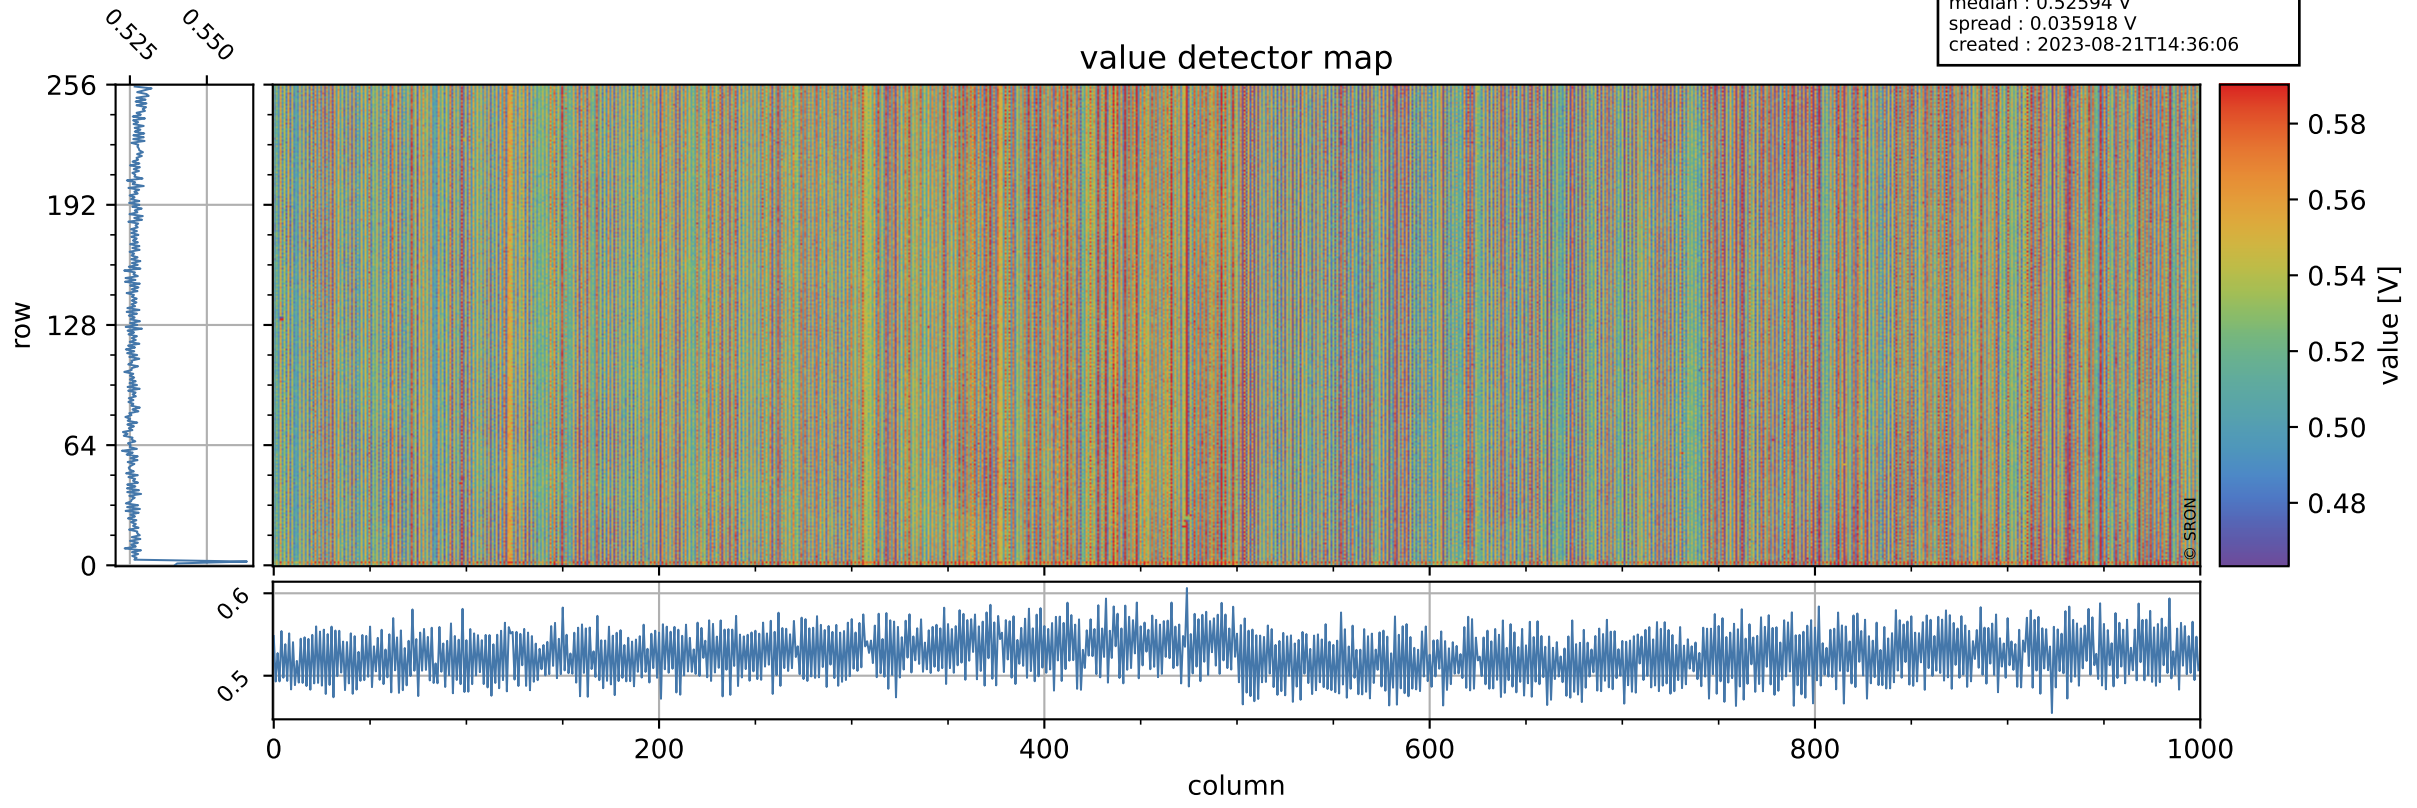

Tropomi SWIR offset (official)

orbits : 20 in [11512, 11557]
coverage : 2020-01-03 / 2020-01-05
median : 0.52594 V
spread : 0.035918 V
created : 2023-08-21T14:36:06

value detector map

Tropomi SWIR offset (official)

orbits : 20 in [11512, 11557]
coverage : 2020-01-03 / 2020-01-05
median : 28.513 μV
spread : 14.557 μV
created : 2023-08-21T14:36:06

Tropomi SWIR offset (official)

orbits : 20 in [11512, 11557]
coverage : 2020-01-03 / 2020-01-05
median : -0.088714 mV
spread : 0.37101 mV
created : 2023-08-21T14:36:07

value compared with SWIR offset CKD

Tropomi SWIR offset (official) ground-tracks of Sentinel-5P

orbits : 20 in [11512, 11557]
coverage : 2020-01-03 / 2020-01-05
created : 2023-08-21T14:36:07

Tropomi SWIR offset (official)

orbits : [2827, 11557]
coverage : 2018-04-30 / 2020-01-05
created : 2023-08-21T14:36:08

trend of detector median & temperatures