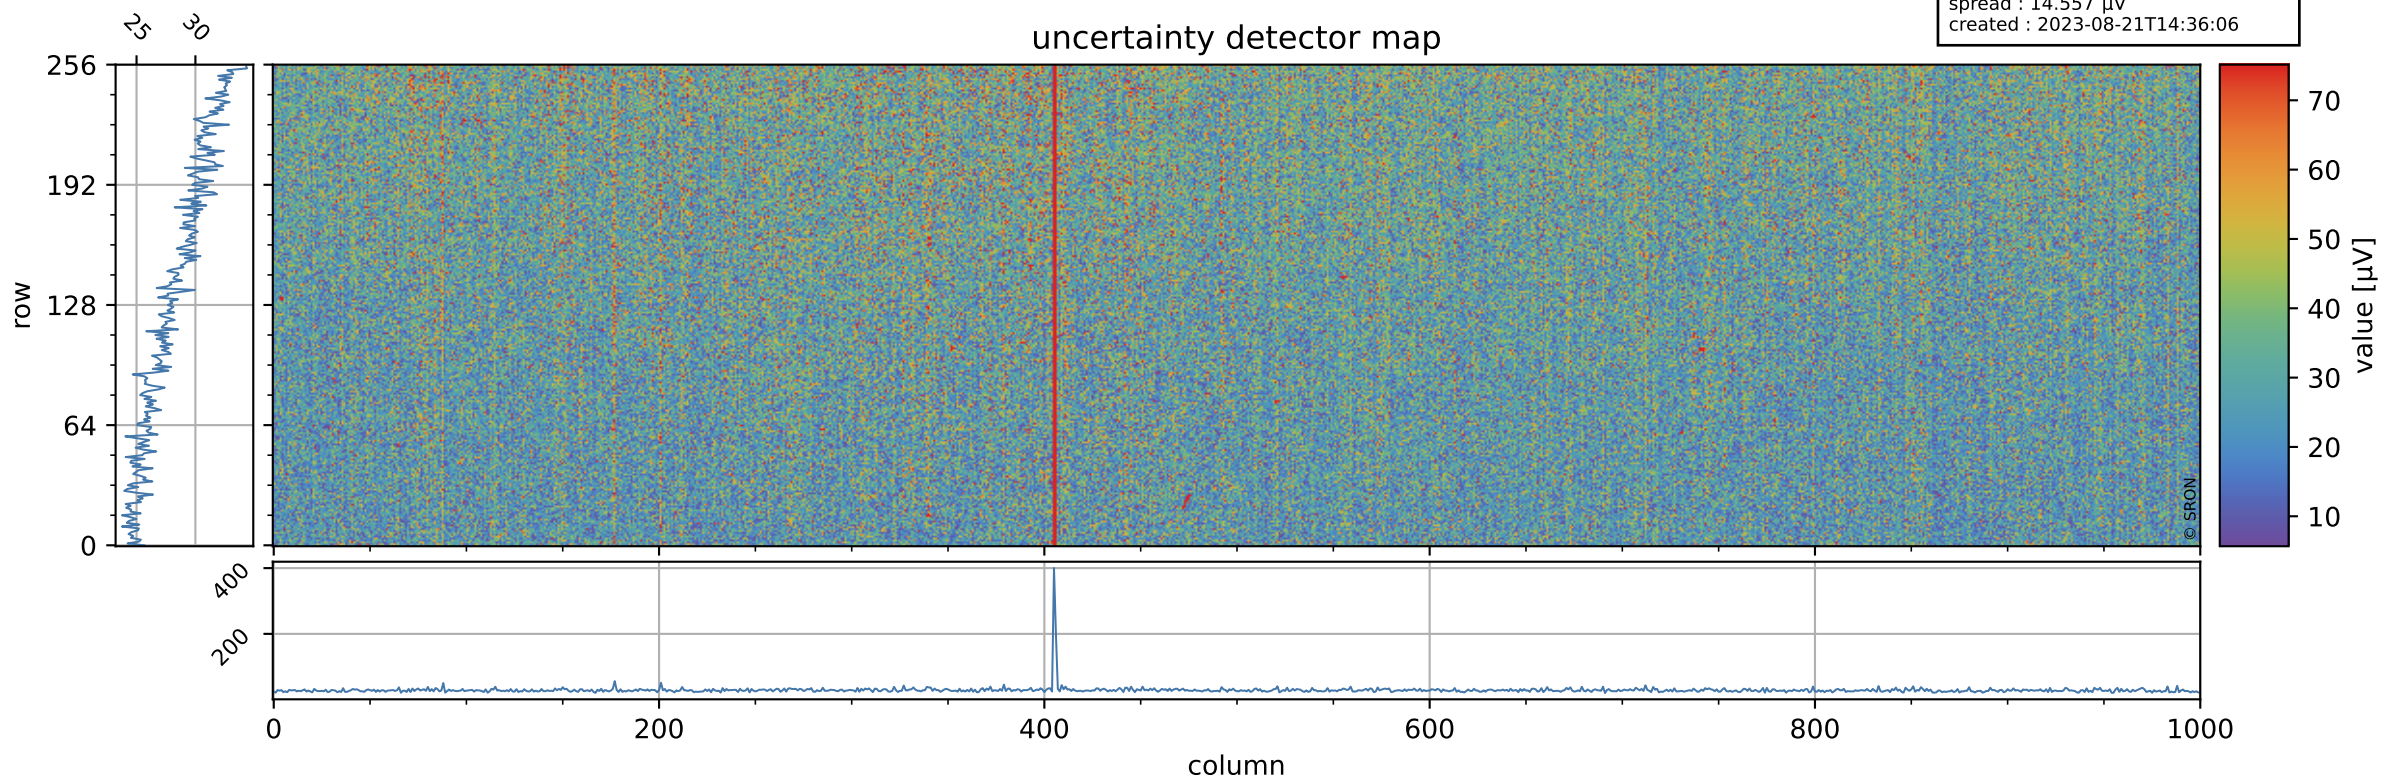

Tropomi SWIR offset (official)

orbits : 20 in [11512, 11557]
coverage : 2020-01-03 / 2020-01-05
median : 0.52594 V
spread : 0.035918 V
created : 2023-08-21T14:36:06

value detector map

Tropomi SWIR offset (official)

orbits : 20 in [11512, 11557]
coverage : 2020-01-03 / 2020-01-05
median : 28.513 μV
spread : 14.557 μV
created : 2023-08-21T14:36:06

Tropomi SWIR offset (official)

orbits : 20 in [11512, 11557]
coverage : 2020-01-03 / 2020-01-05
median : -0.088714 mV
spread : 0.37101 mV
created : 2023-08-21T14:36:07

value compared with SWIR offset CKD

Tropomi SWIR offset (official) ground-tracks of Sentinel-5P

orbits : 20 in [11512, 11557]
coverage : 2020-01-03 / 2020-01-05
created : 2023-08-21T14:36:07

Tropomi SWIR offset (official)

orbits : [2827, 11557]
coverage : 2018-04-30 / 2020-01-05
created : 2023-08-21T14:36:08

trend of detector median & temperatures