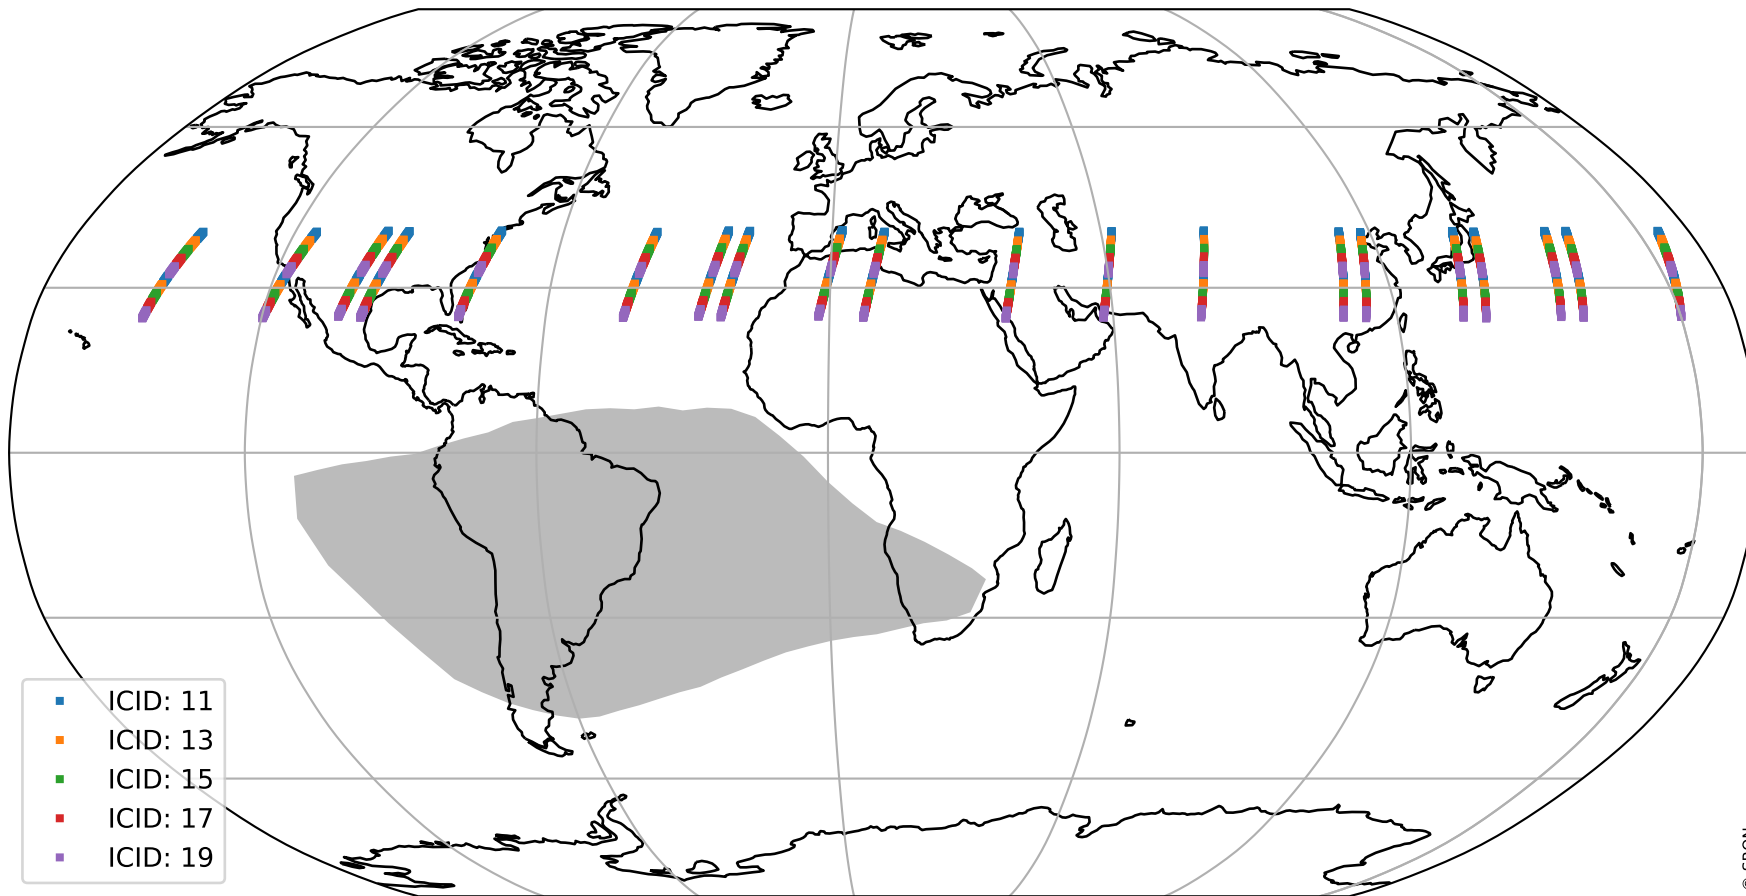

Tropomi SWIR offset (official)

orbits : 20 in [11512, 11557]
coverage : 2020-01-03 / 2020-01-05
median : 0.52594 V
spread : 0.035918 V
created : 2023-08-21T14:36:06

value detector map

Tropomi SWIR offset (official)

orbits : 20 in [11512, 11557]
coverage : 2020-01-03 / 2020-01-05
median : 28.513 μV
spread : 14.557 μV
created : 2023-08-21T14:36:06

Tropomi SWIR offset (official)

orbits : 20 in [11512, 11557]
coverage : 2020-01-03 / 2020-01-05
median : -0.088714 mV
spread : 0.37101 mV
created : 2023-08-21T14:36:07

value compared with SWIR offset CKD

Tropomi SWIR offset (official) ground-tracks of Sentinel-5P

orbits : 20 in [11512, 11557]
coverage : 2020-01-03 / 2020-01-05
created : 2023-08-21T14:36:07

Tropomi SWIR offset (official)

orbits : [2827, 11557]
coverage : 2018-04-30 / 2020-01-05
created : 2023-08-21T14:36:08

trend of detector median & temperatures