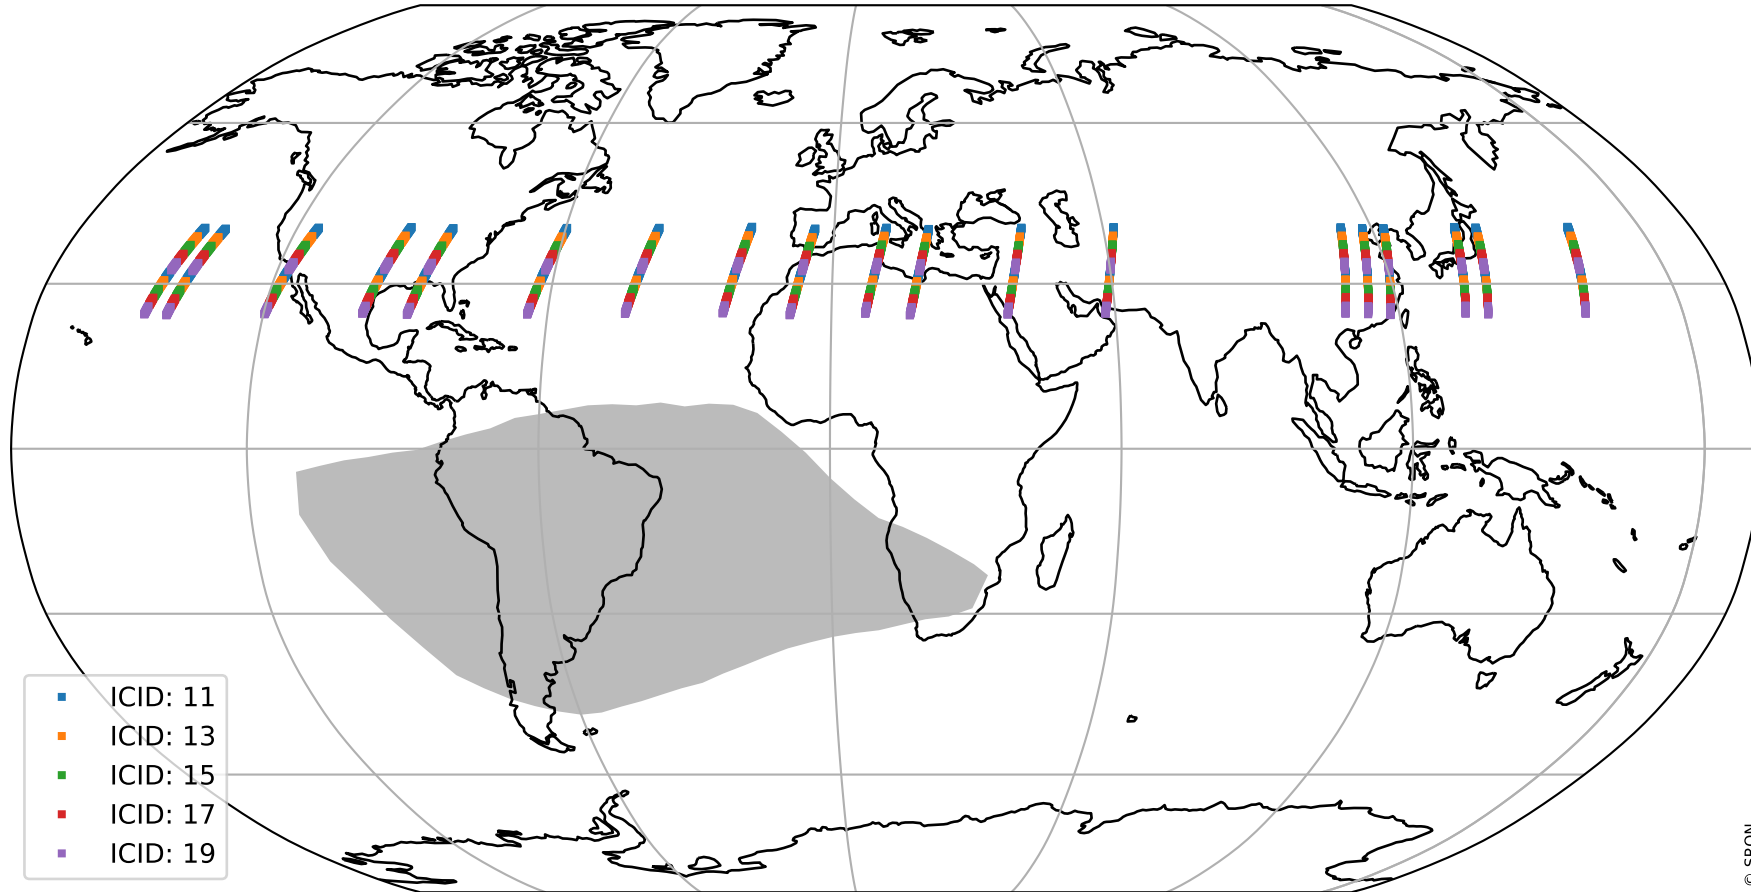

# Tropomi SWIR offset (official)

orbits : 19 in [11527, 11572]  
coverage : 2020-01-04 / 2020-01-07  
median : 28.738  $\mu\text{V}$   
spread : 14.613  $\mu\text{V}$   
created : 2023-08-21T14:36:09

# Tropomi SWIR offset (official)

orbits : 19 in [11527, 11572]  
coverage : 2020-01-04 / 2020-01-07  
median : -0.09846 mV  
spread : 0.37706 mV  
created : 2023-08-21T14:36:10

value compared with SWIR offset CKD

# Tropomi SWIR offset (official) ground-tracks of Sentinel-5P

orbits : 19 in [11527, 11572]  
coverage : 2020-01-04 / 2020-01-07  
created : 2023-08-21T14:36:10

# Tropomi SWIR offset (official)

orbits : [2827, 11572]  
coverage : 2018-04-30 / 2020-01-07  
created : 2023-08-21T14:36:11