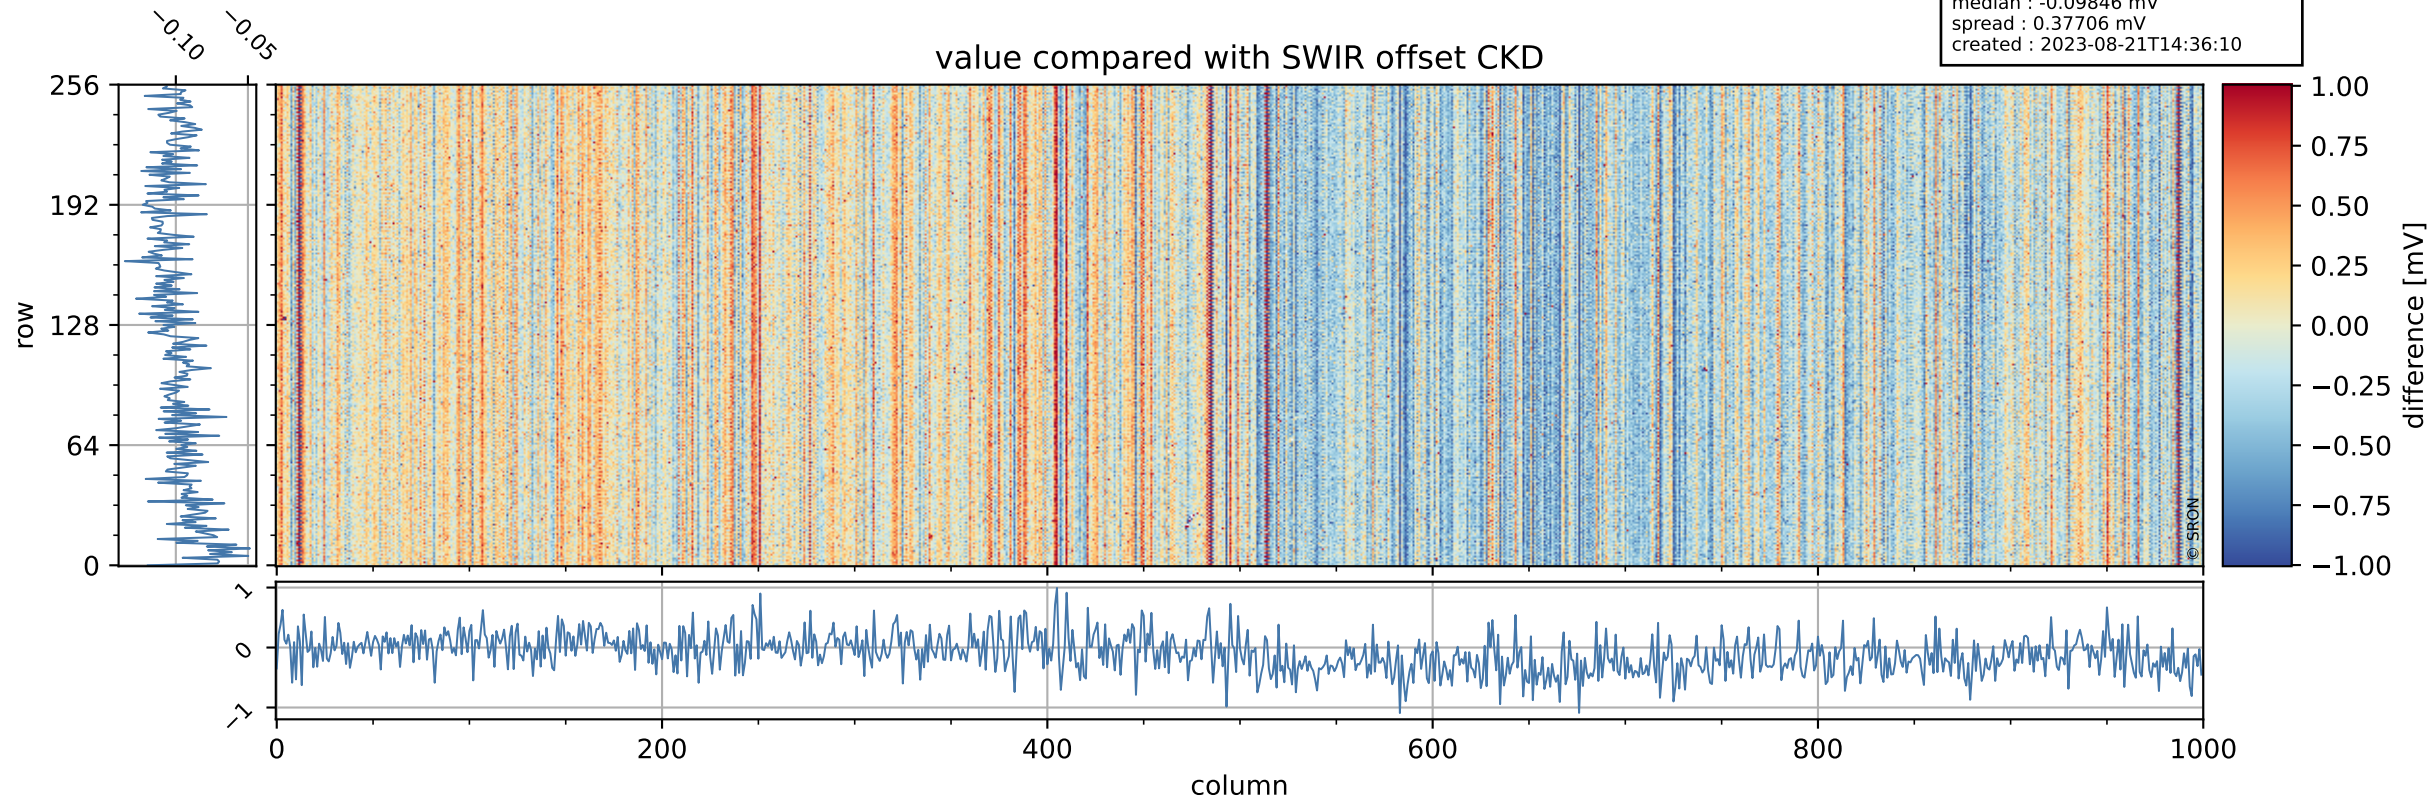

## value detector map

# Tropomi SWIR offset (official)

orbits : 19 in [11527, 11572]  
coverage : 2020-01-04 / 2020-01-07  
median : 28.738  $\mu\text{V}$   
spread : 14.613  $\mu\text{V}$   
created : 2023-08-21T14:36:09

# Tropomi SWIR offset (official)

orbits : 19 in [11527, 11572]  
coverage : 2020-01-04 / 2020-01-07  
median : -0.09846 mV  
spread : 0.37706 mV  
created : 2023-08-21T14:36:10

value compared with SWIR offset CKD

# Tropomi SWIR offset (official) ground-tracks of Sentinel-5P

orbits : 19 in [11527, 11572]  
coverage : 2020-01-04 / 2020-01-07  
created : 2023-08-21T14:36:10