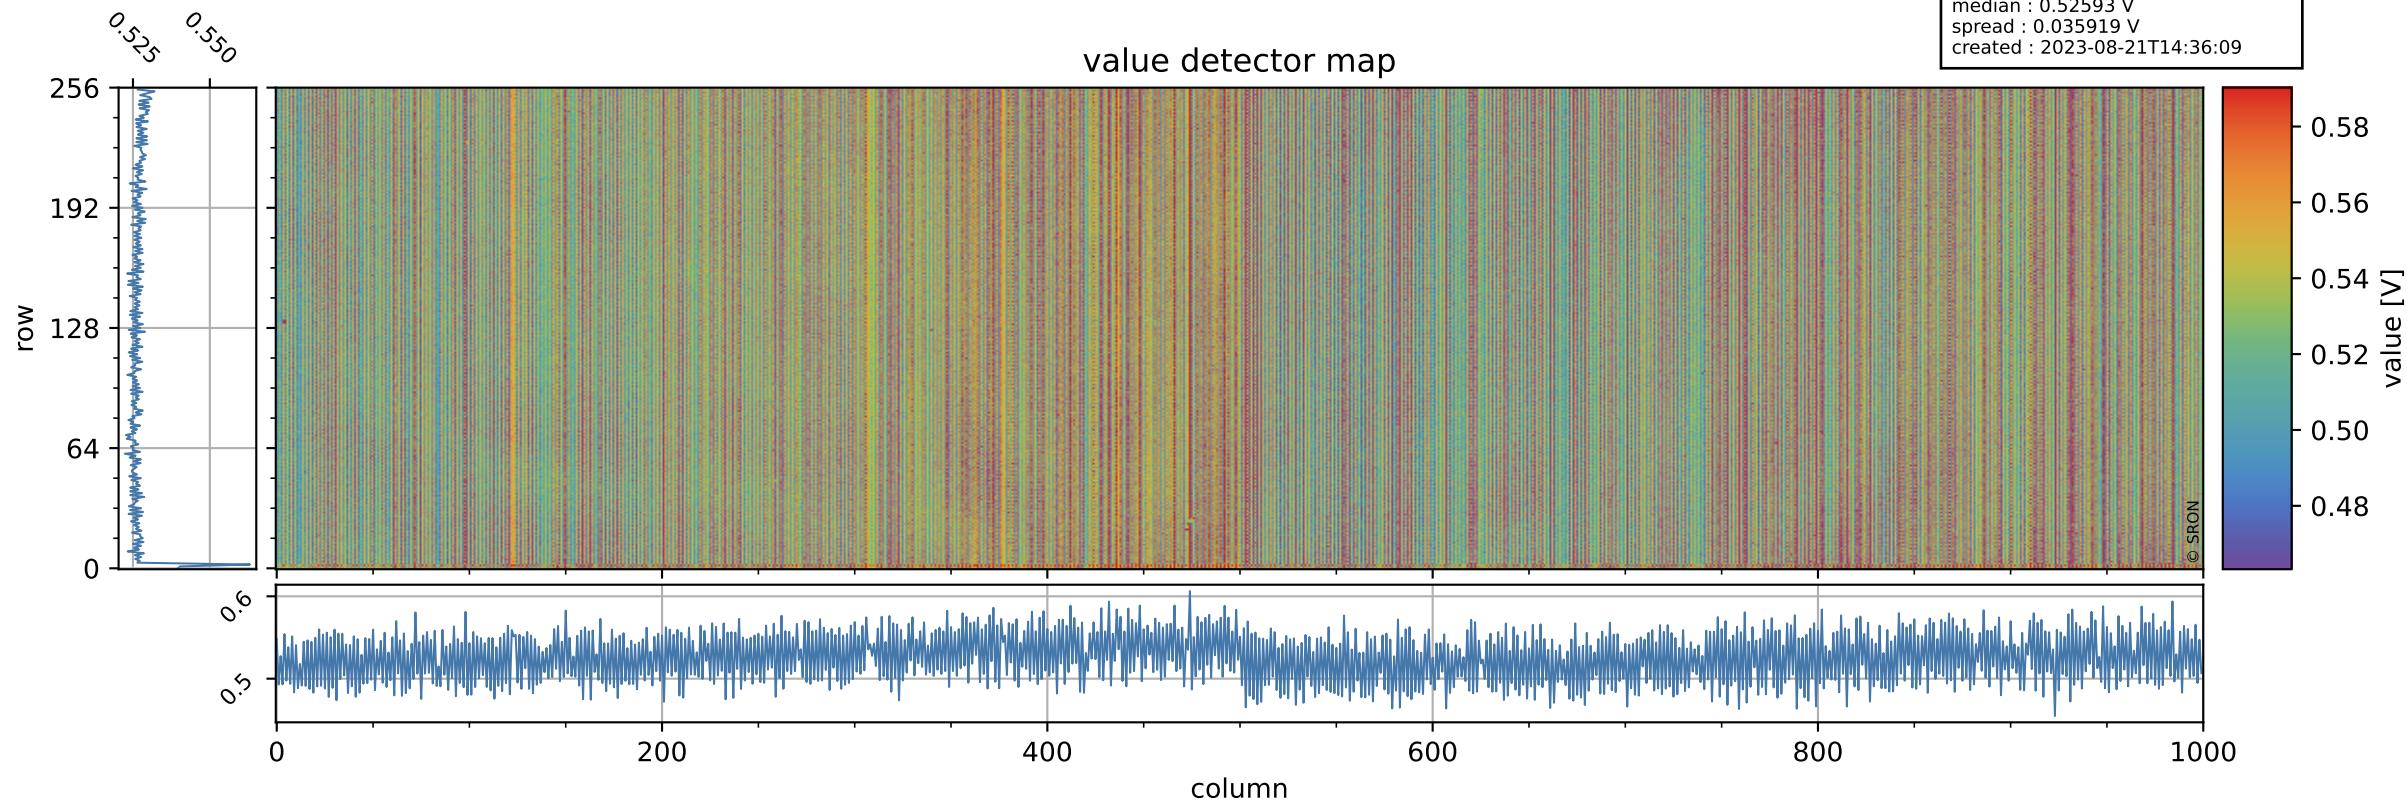

# Tropomi SWIR offset (official)

orbits : 19 in [11527, 11572]  
coverage : 2020-01-04 / 2020-01-07  
median : 0.52593 V  
spread : 0.035919 V  
created : 2023-08-21T14:36:09

## value detector map

# Tropomi SWIR offset (official)

orbits : 19 in [11527, 11572]  
coverage : 2020-01-04 / 2020-01-07  
median : 28.738  $\mu\text{V}$   
spread : 14.613  $\mu\text{V}$   
created : 2023-08-21T14:36:09

# Tropomi SWIR offset (official) ground-tracks of Sentinel-5P

orbits : 19 in [11527, 11572]  
coverage : 2020-01-04 / 2020-01-07  
created : 2023-08-21T14:36:10