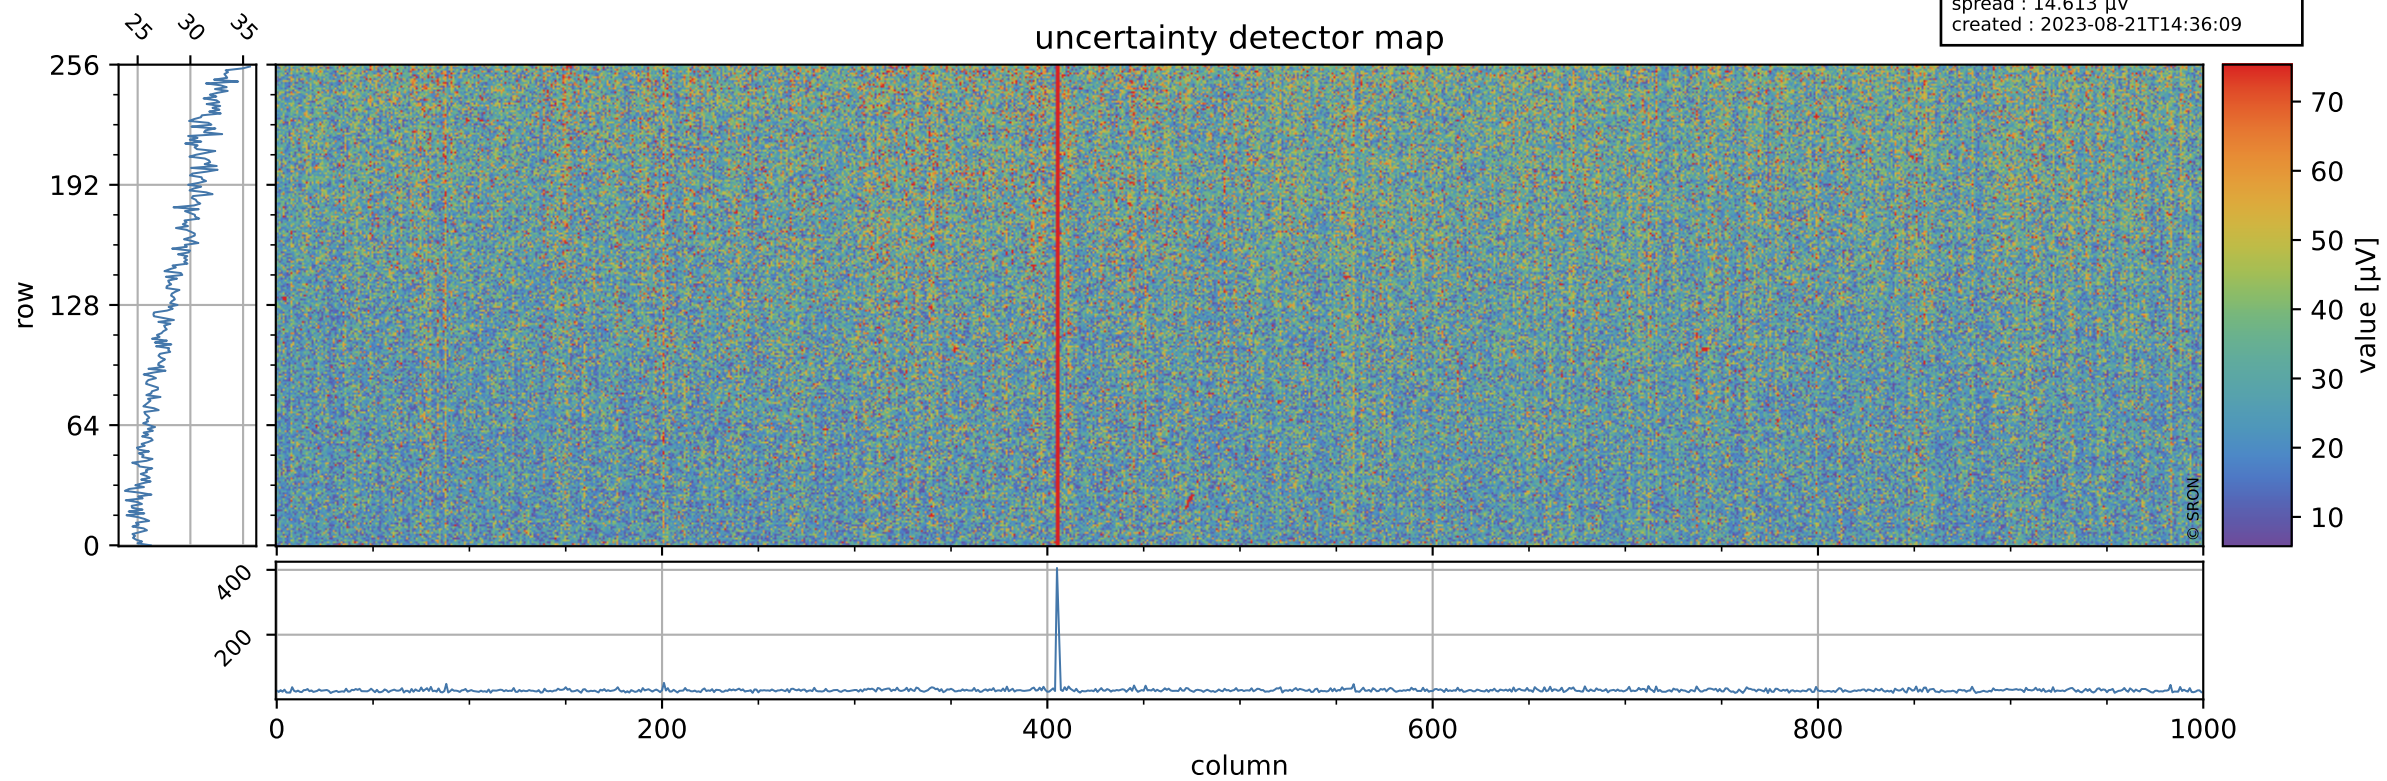

# Tropomi SWIR offset (official)

orbits : 19 in [11527, 11572]  
coverage : 2020-01-04 / 2020-01-07  
median : 0.52593 V  
spread : 0.035919 V  
created : 2023-08-21T14:36:09

## value detector map

# Tropomi SWIR offset (official)

orbits : 19 in [11527, 11572]  
coverage : 2020-01-04 / 2020-01-07  
median : 28.738  $\mu\text{V}$   
spread : 14.613  $\mu\text{V}$   
created : 2023-08-21T14:36:09

# Tropomi SWIR offset (official) ground-tracks of Sentinel-5P

orbits : 19 in [11527, 11572]  
coverage : 2020-01-04 / 2020-01-07  
created : 2023-08-21T14:36:10