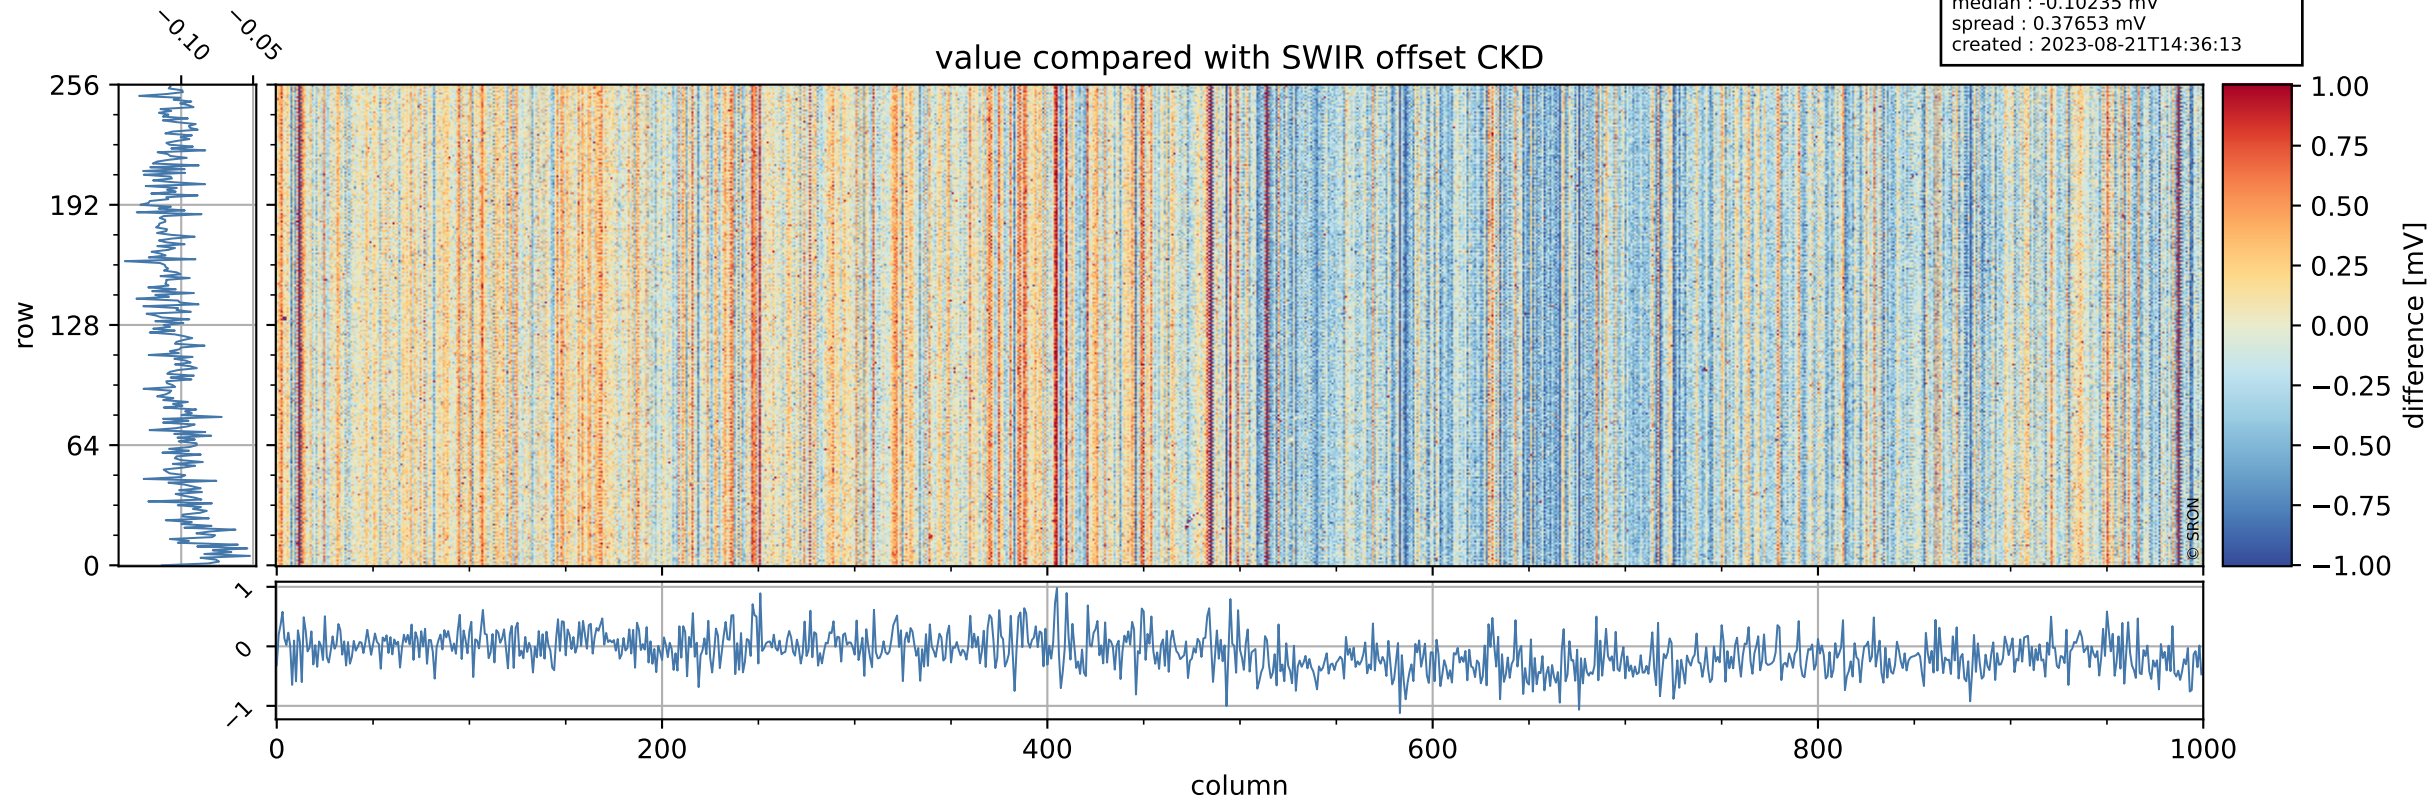

Tropomi SWIR offset (official)

orbits : 20 in [11542, 11587]
coverage : 2020-01-04 / 2020-01-08
median : 0.52592 V
spread : 0.035916 V
created : 2023-08-21T14:36:12

value detector map

Tropomi SWIR offset (official)

orbits : 20 in [11542, 11587]
coverage : 2020-01-04 / 2020-01-08
median : 28.016 μV
spread : 14.34 μV
created : 2023-08-21T14:36:13

Tropomi SWIR offset (official)

orbits : 20 in [11542, 11587]
coverage : 2020-01-04 / 2020-01-08
median : -0.10235 mV
spread : 0.37653 mV
created : 2023-08-21T14:36:13

value compared with SWIR offset CKD

Tropomi SWIR offset (official) ground-tracks of Sentinel-5P

orbits : 20 in [11542, 11587]
coverage : 2020-01-04 / 2020-01-08
created : 2023-08-21T14:36:14

Tropomi SWIR offset (official)

orbits : [2827, 11587]
coverage : 2018-04-30 / 2020-01-08
created : 2023-08-21T14:36:14

trend of detector median & temperatures