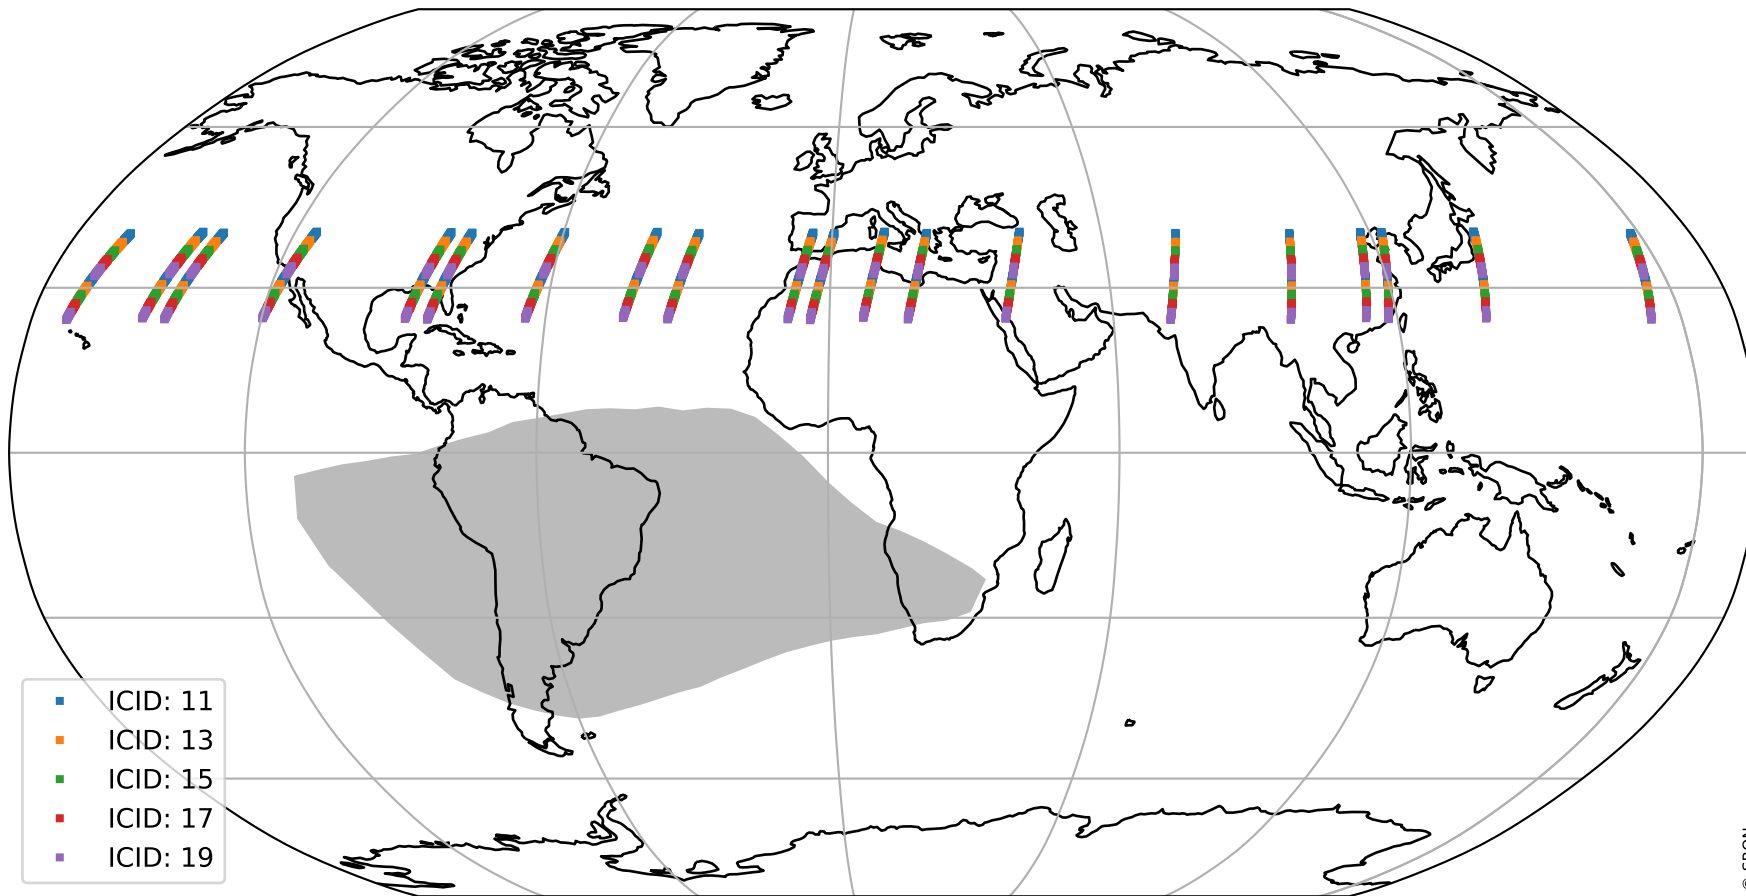

Tropomi SWIR offset (official)

orbits : 20 in [11542, 11587]
coverage : 2020-01-04 / 2020-01-08
median : 0.52592 V
spread : 0.035916 V
created : 2023-08-21T14:36:12

value detector map

Tropomi SWIR offset (official)

orbits : 20 in [11542, 11587]
coverage : 2020-01-04 / 2020-01-08
median : 28.016 μV
spread : 14.34 μV
created : 2023-08-21T14:36:13

Tropomi SWIR offset (official)

orbits : 20 in [11542, 11587]
coverage : 2020-01-04 / 2020-01-08
median : -0.10235 mV
spread : 0.37653 mV
created : 2023-08-21T14:36:13

value compared with SWIR offset CKD

Tropomi SWIR offset (official) ground-tracks of Sentinel-5P

orbits : 20 in [11542, 11587]
coverage : 2020-01-04 / 2020-01-08
created : 2023-08-21T14:36:14

Tropomi SWIR offset (official)

orbits : [2827, 11587]
coverage : 2018-04-30 / 2020-01-08
created : 2023-08-21T14:36:14

trend of detector median & temperatures