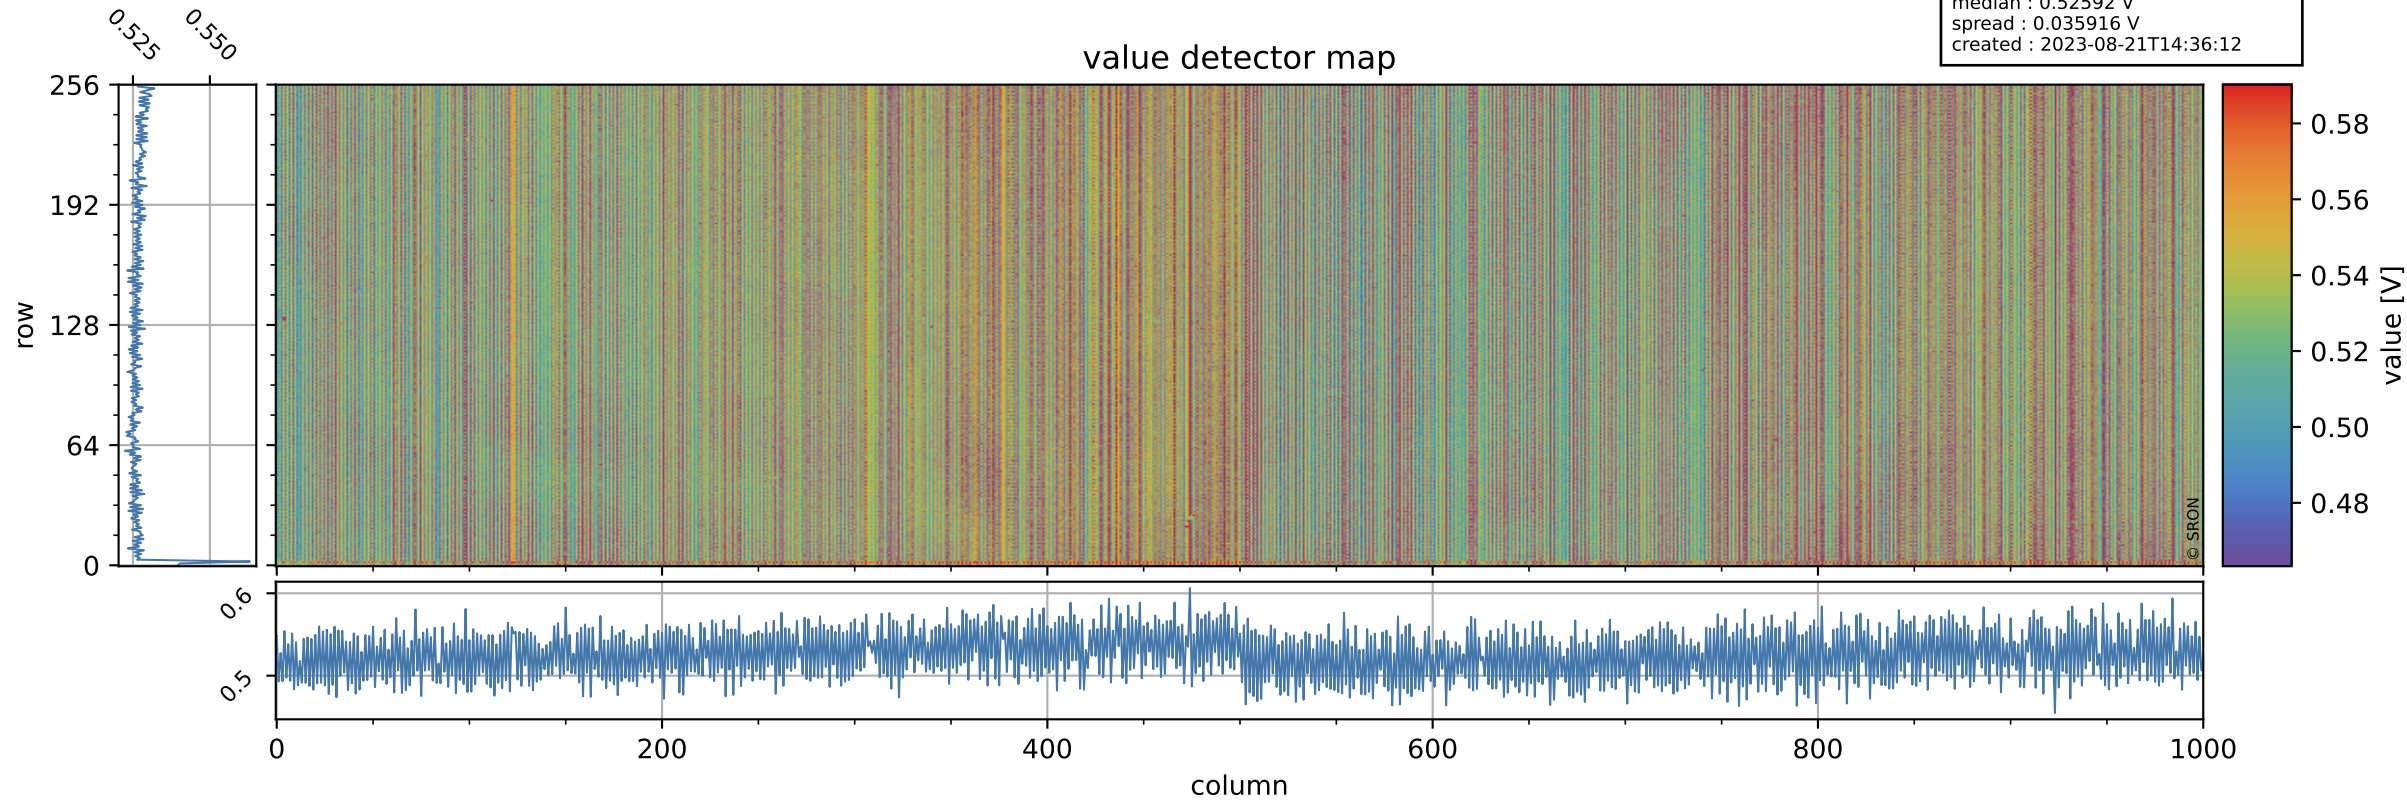

Tropomi SWIR offset (official)

orbits : 20 in [11542, 11587]
coverage : 2020-01-04 / 2020-01-08
median : 0.52592 V
spread : 0.035916 V
created : 2023-08-21T14:36:12

value detector map

Tropomi SWIR offset (official)

orbits : 20 in [11542, 11587]
coverage : 2020-01-04 / 2020-01-08
median : 28.016 μV
spread : 14.34 μV
created : 2023-08-21T14:36:13

Tropomi SWIR offset (official)

orbits : 20 in [11542, 11587]
coverage : 2020-01-04 / 2020-01-08
median : -0.10235 mV
spread : 0.37653 mV
created : 2023-08-21T14:36:13

value compared with SWIR offset CKD

Tropomi SWIR offset (official) ground-tracks of Sentinel-5P

orbits : 20 in [11542, 11587]
coverage : 2020-01-04 / 2020-01-08
created : 2023-08-21T14:36:14

Tropomi SWIR offset (official)

orbits : [2827, 11587]
coverage : 2018-04-30 / 2020-01-08
created : 2023-08-21T14:36:14

trend of detector median & temperatures