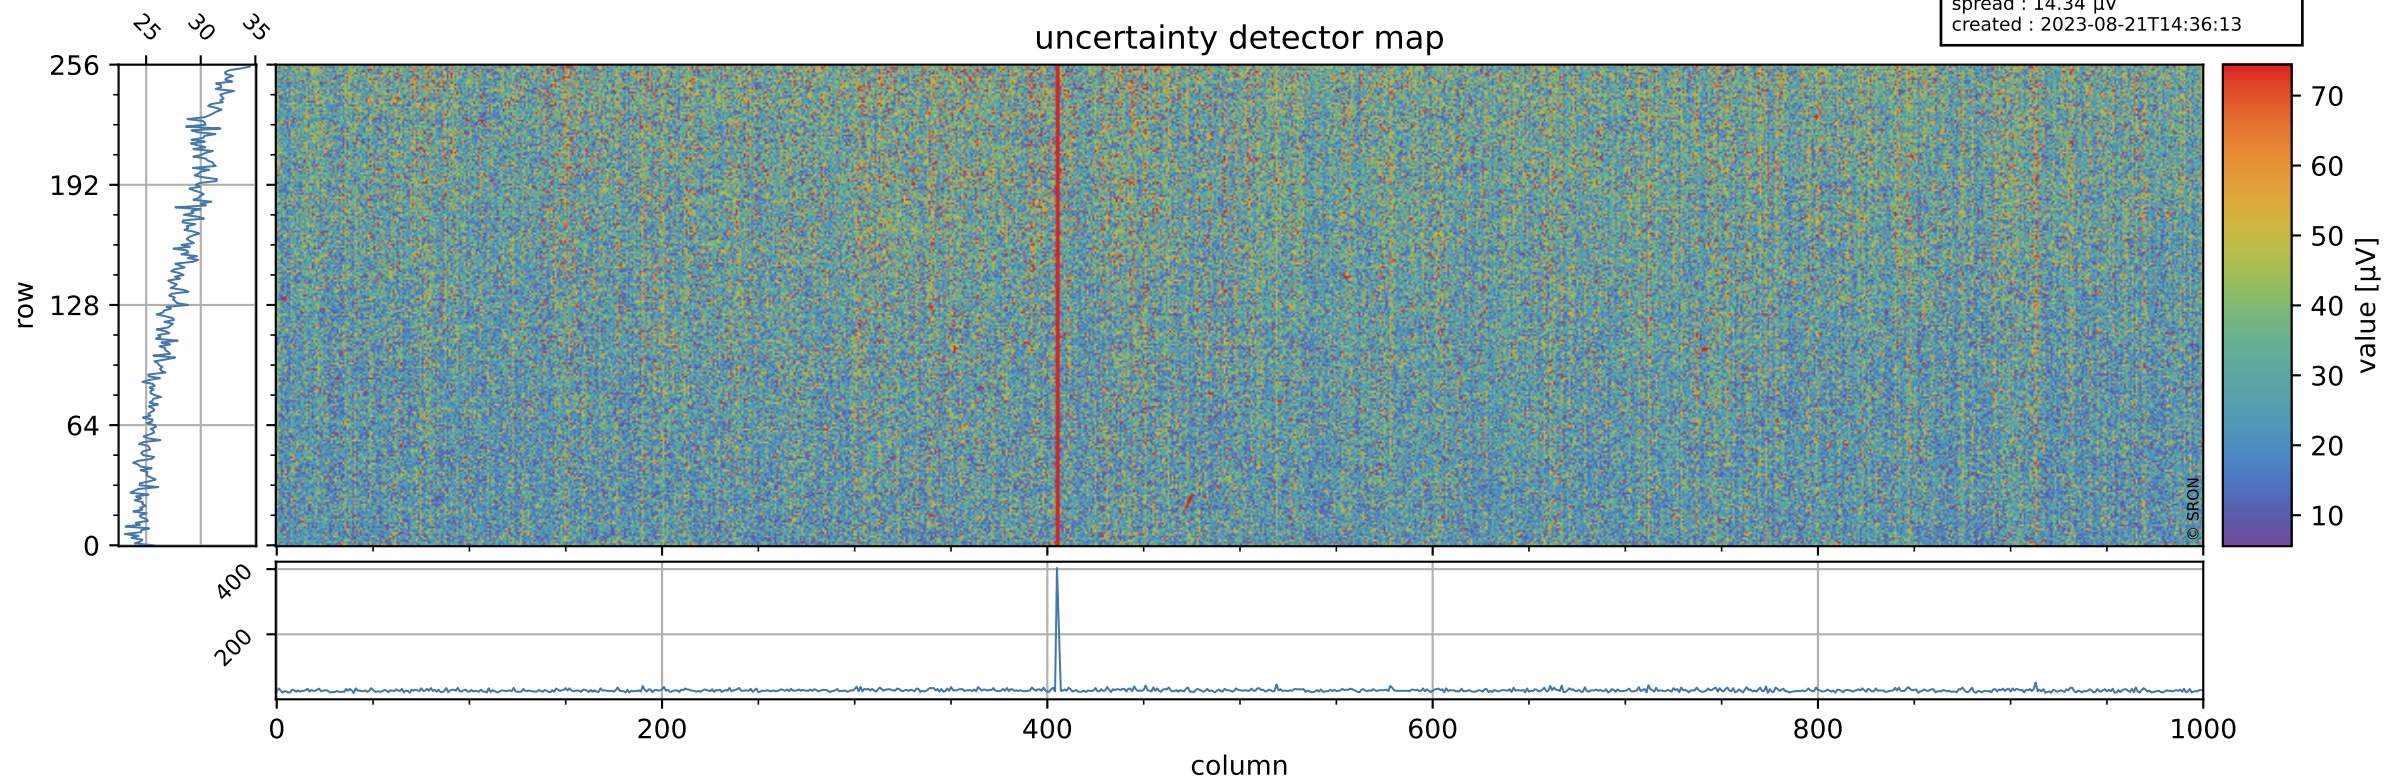

Tropomi SWIR offset (official)

orbits : 20 in [11542, 11587]
coverage : 2020-01-04 / 2020-01-08
median : 0.52592 V
spread : 0.035916 V
created : 2023-08-21T14:36:12

value detector map

Tropomi SWIR offset (official)

orbits : 20 in [11542, 11587]
coverage : 2020-01-04 / 2020-01-08
median : 28.016 μV
spread : 14.34 μV
created : 2023-08-21T14:36:13

Tropomi SWIR offset (official)

orbits : 20 in [11542, 11587]
coverage : 2020-01-04 / 2020-01-08
median : -0.10235 mV
spread : 0.37653 mV
created : 2023-08-21T14:36:13

value compared with SWIR offset CKD

Tropomi SWIR offset (official) ground-tracks of Sentinel-5P

orbits : 20 in [11542, 11587]
coverage : 2020-01-04 / 2020-01-08
created : 2023-08-21T14:36:14

Tropomi SWIR offset (official)

orbits : [2827, 11587]
coverage : 2018-04-30 / 2020-01-08
created : 2023-08-21T14:36:14

trend of detector median & temperatures