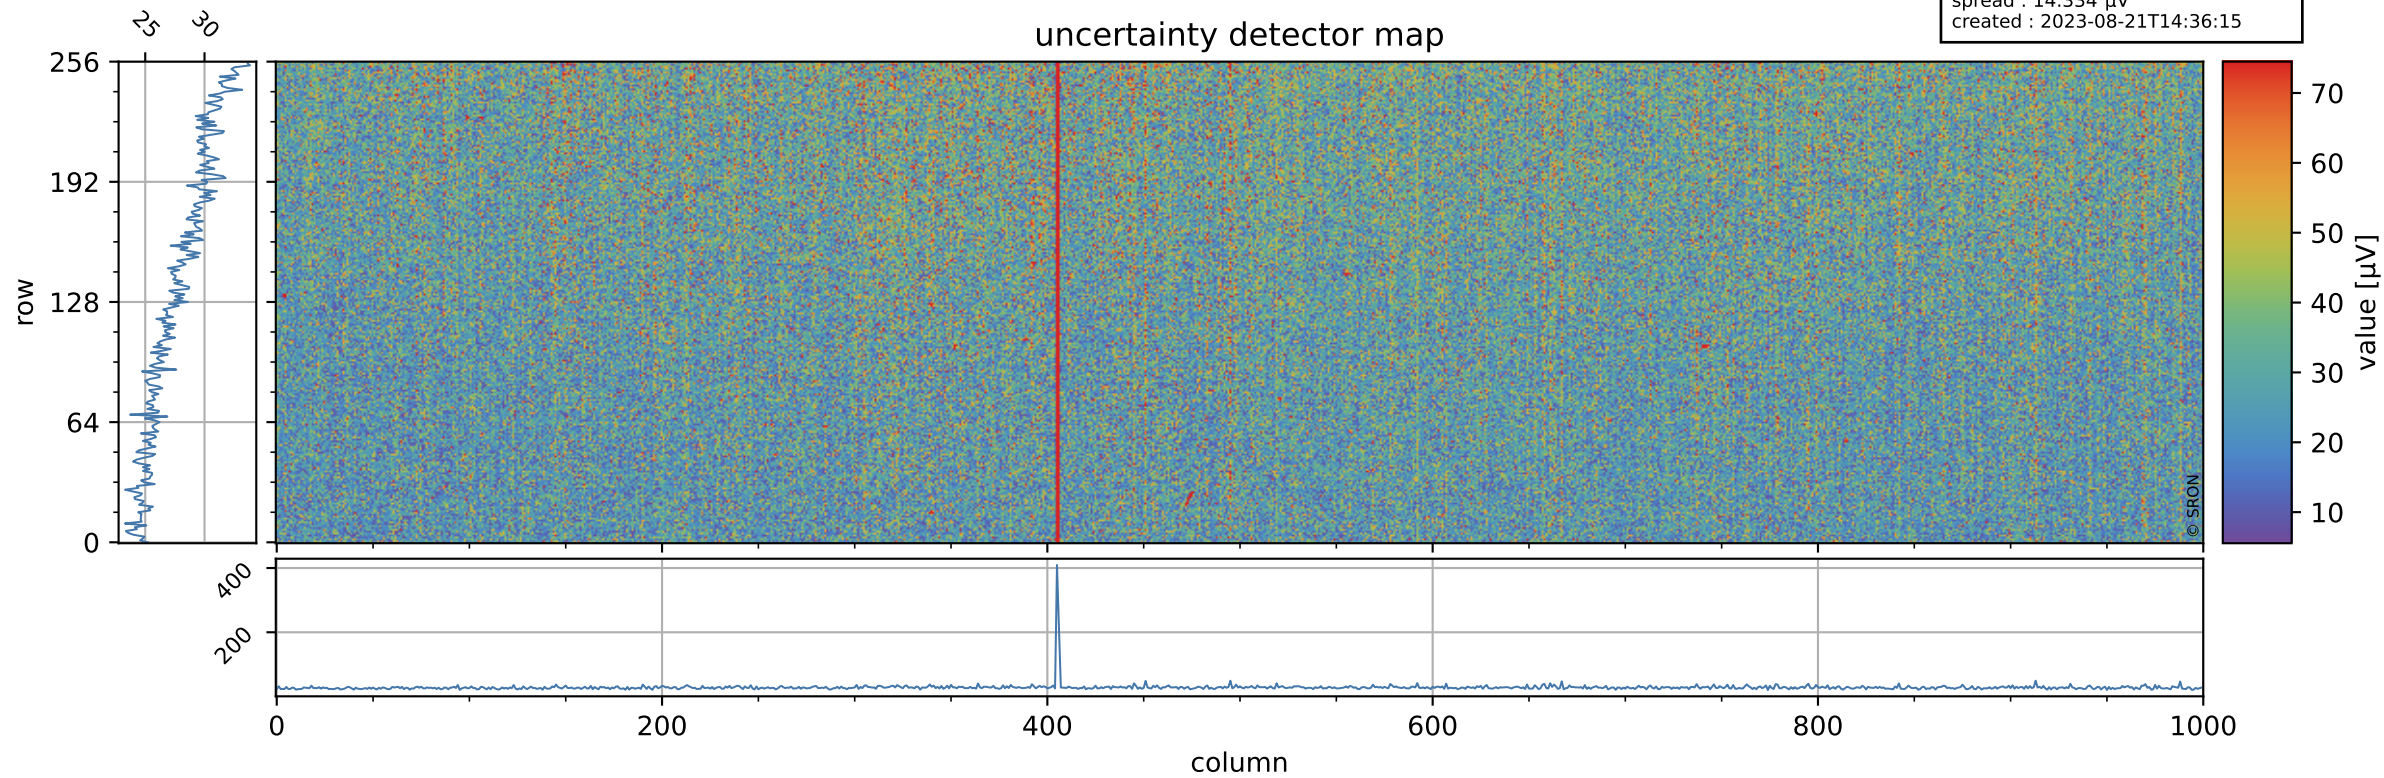

# Tropomi SWIR offset (official)

orbits : 19 in [11557, 11602]  
coverage : 2020-01-06 / 2020-01-09  
median : 0.52592 V  
spread : 0.035914 V  
created : 2023-08-21T14:36:15

## value detector map

# Tropomi SWIR offset (official)

orbits : 19 in [11557, 11602]  
coverage : 2020-01-06 / 2020-01-09  
median : 28.036  $\mu\text{V}$   
spread : 14.334  $\mu\text{V}$   
created : 2023-08-21T14:36:15

# Tropomi SWIR offset (official) ground-tracks of Sentinel-5P

orbits : 19 in [11557, 11602]  
coverage : 2020-01-06 / 2020-01-09  
created : 2023-08-21T14:36:16