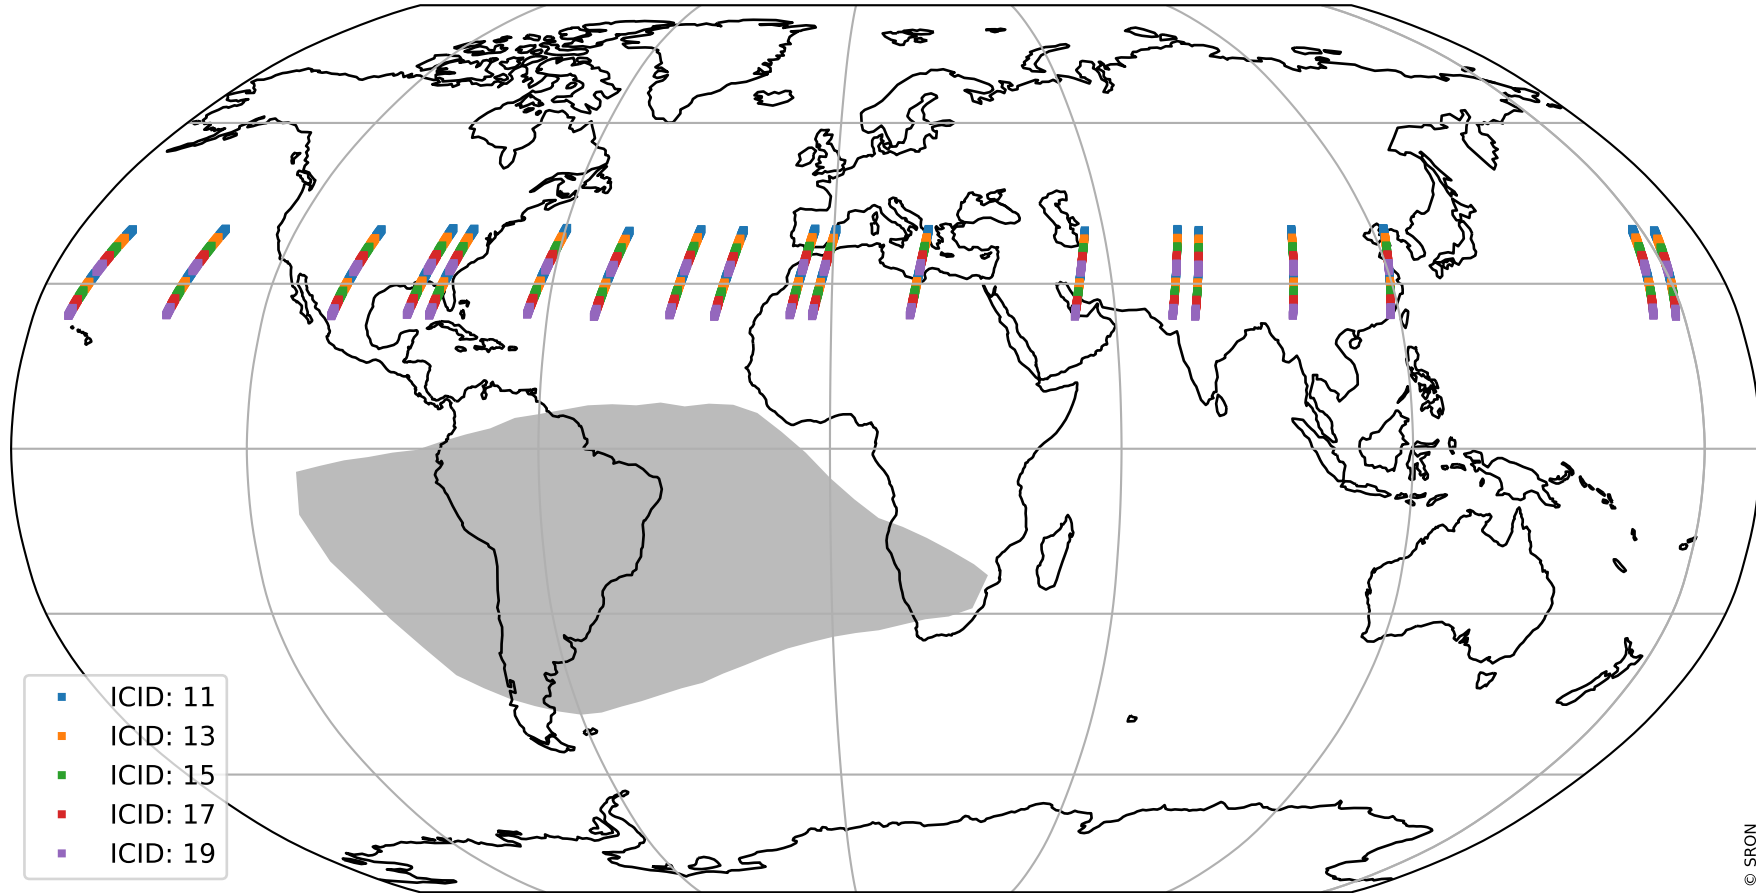

# Tropomi SWIR offset (official)

orbits : 19 in [11557, 11602]  
coverage : 2020-01-06 / 2020-01-09  
median : 28.036  $\mu\text{V}$   
spread : 14.334  $\mu\text{V}$   
created : 2023-08-21T14:36:15

# Tropomi SWIR offset (official)

orbits : 19 in [11557, 11602]  
coverage : 2020-01-06 / 2020-01-09  
median : -0.10493 mV  
spread : 0.37384 mV  
created : 2023-08-21T14:36:16

value compared with SWIR offset CKD

# Tropomi SWIR offset (official) ground-tracks of Sentinel-5P

orbits : 19 in [11557, 11602]  
coverage : 2020-01-06 / 2020-01-09  
created : 2023-08-21T14:36:16

# Tropomi SWIR offset (official)

orbits : [2827, 11602]  
coverage : 2018-04-30 / 2020-01-09  
created : 2023-08-21T14:36:17