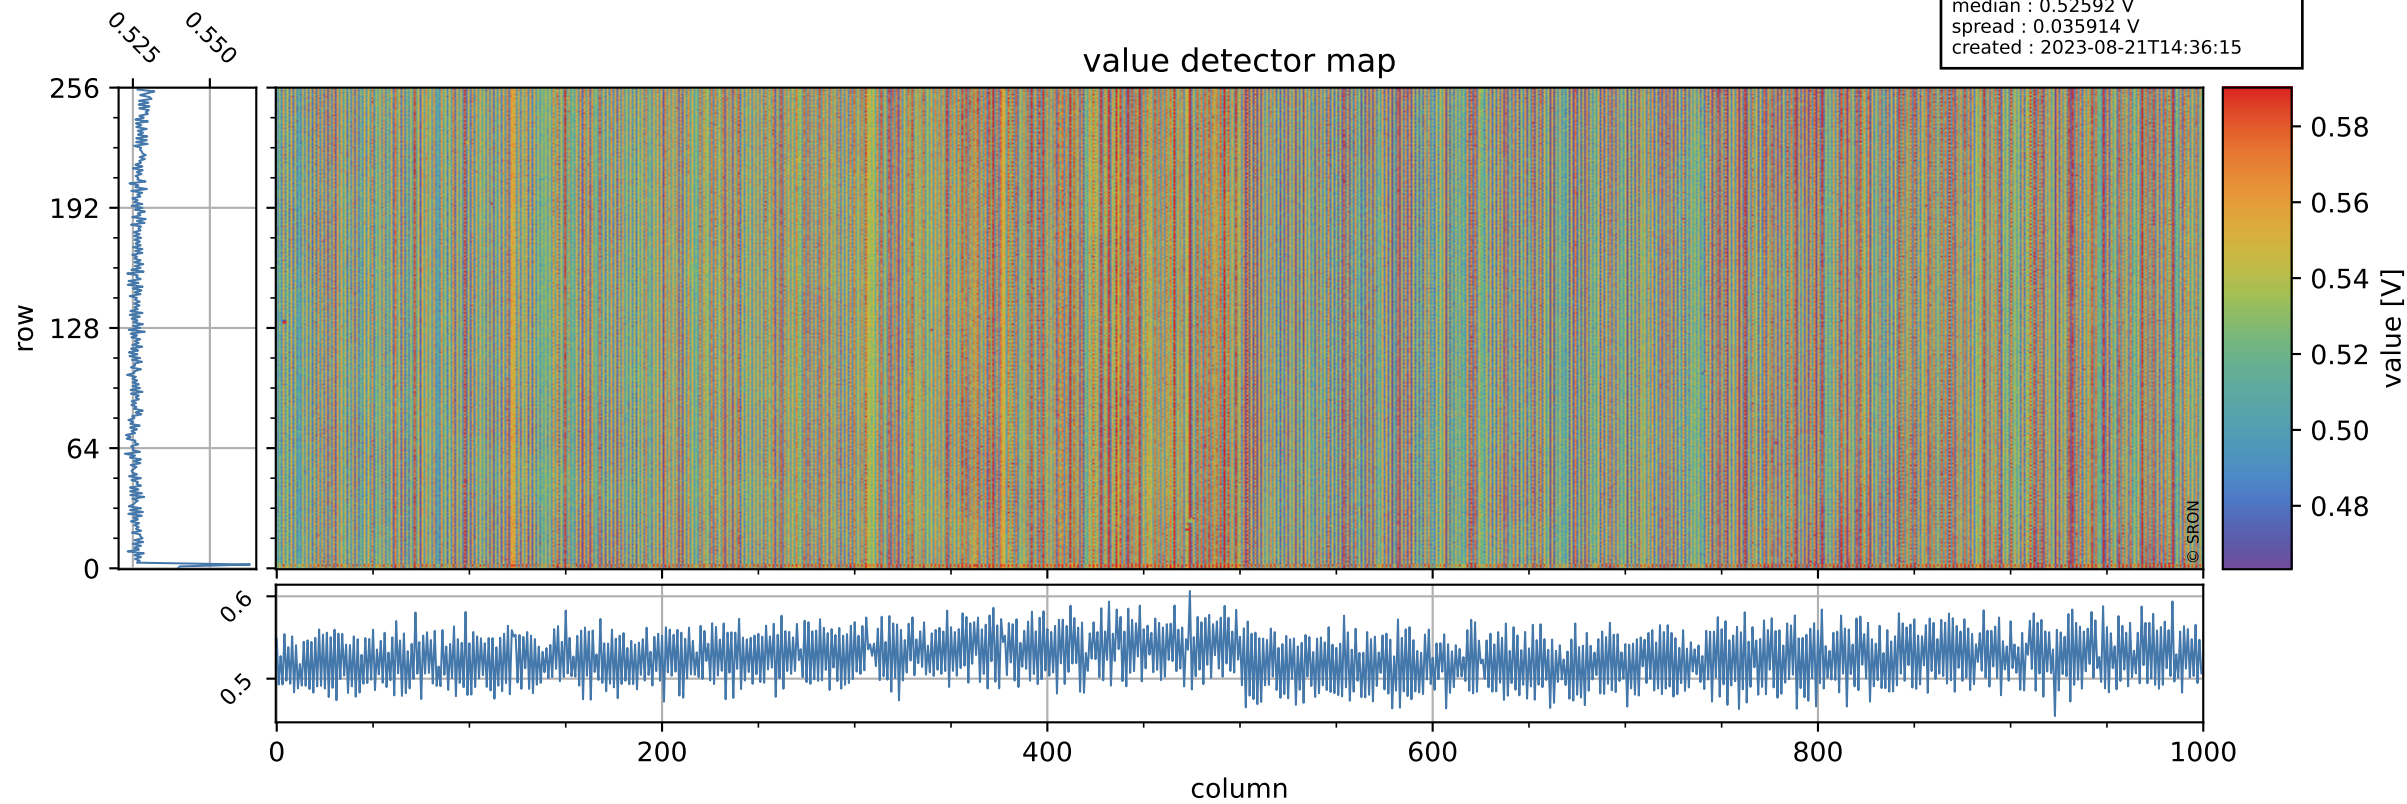

# Tropomi SWIR offset (official)

orbits : 19 in [11557, 11602]  
coverage : 2020-01-06 / 2020-01-09  
median : 0.52592 V  
spread : 0.035914 V  
created : 2023-08-21T14:36:15

## value detector map

# Tropomi SWIR offset (official)

orbits : 19 in [11557, 11602]  
coverage : 2020-01-06 / 2020-01-09  
median : 28.036  $\mu\text{V}$   
spread : 14.334  $\mu\text{V}$   
created : 2023-08-21T14:36:15

# Tropomi SWIR offset (official) ground-tracks of Sentinel-5P

orbits : 19 in [11557, 11602]  
coverage : 2020-01-06 / 2020-01-09  
created : 2023-08-21T14:36:16