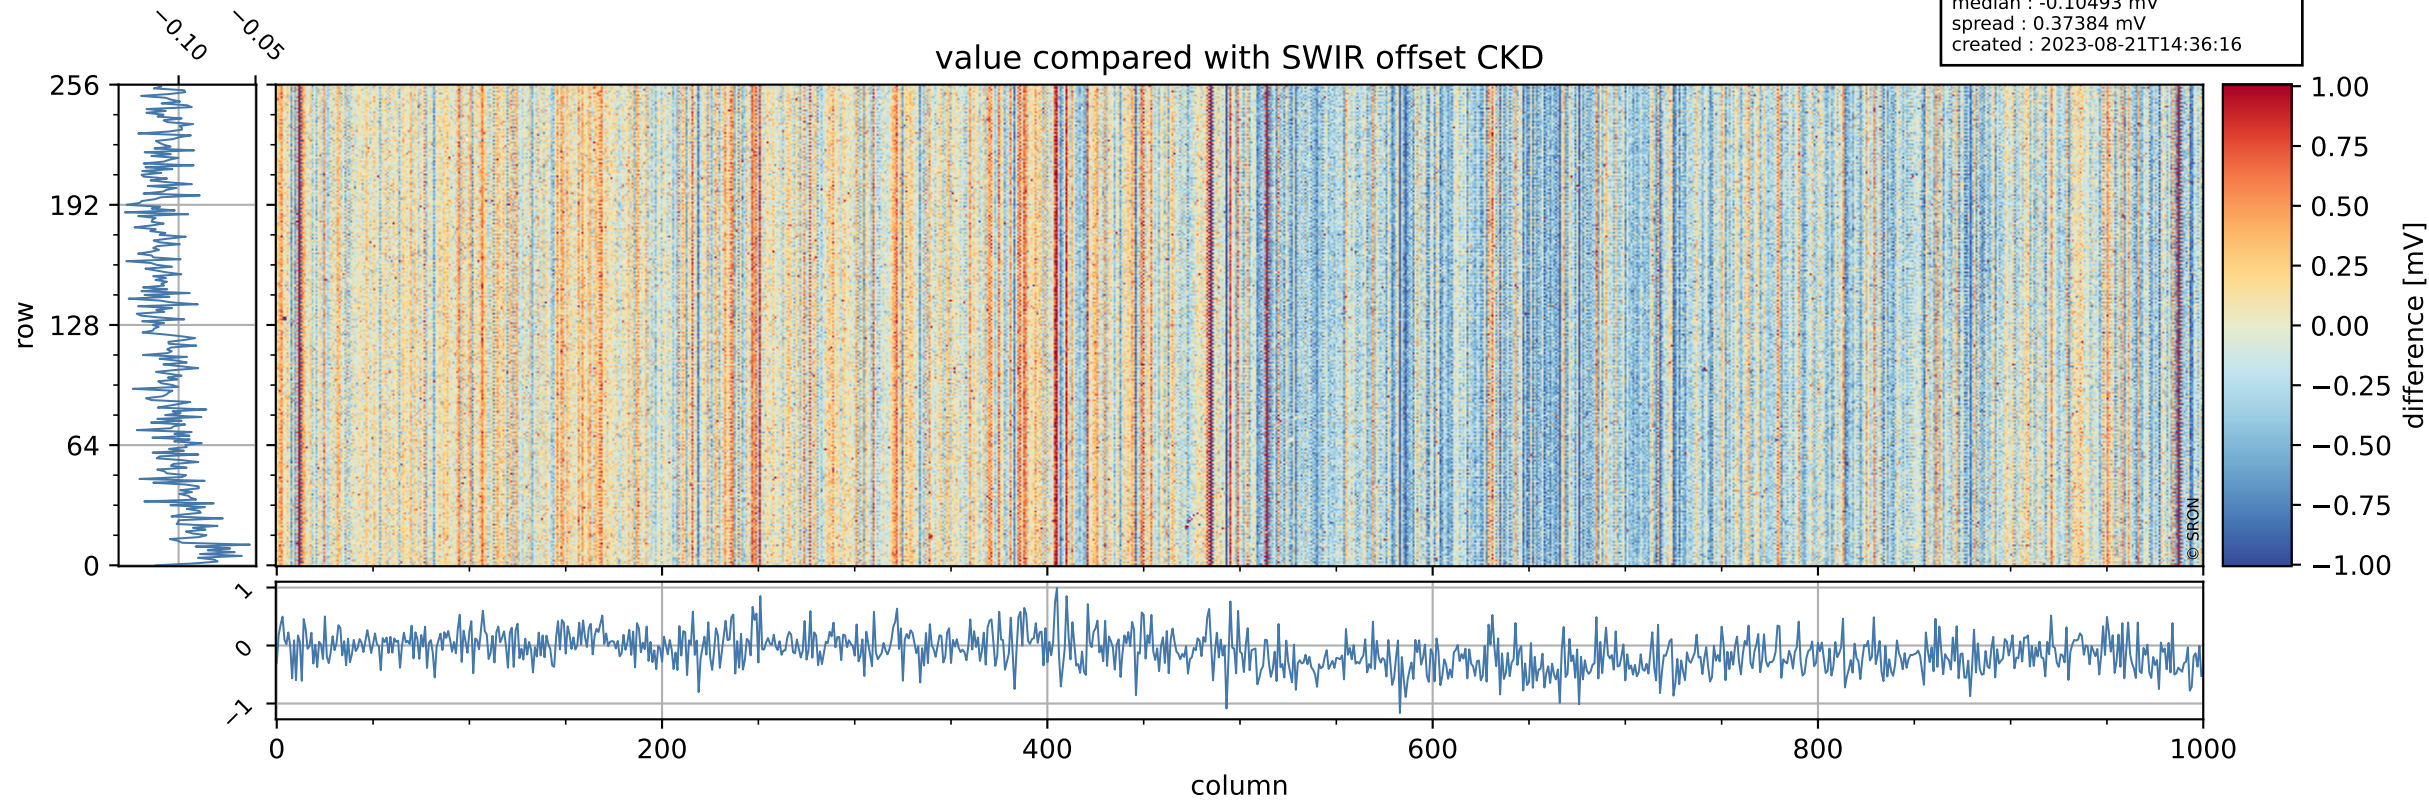

## value detector map

# Tropomi SWIR offset (official)

orbits : 19 in [11557, 11602]  
coverage : 2020-01-06 / 2020-01-09  
median : 28.036  $\mu\text{V}$   
spread : 14.334  $\mu\text{V}$   
created : 2023-08-21T14:36:15

# Tropomi SWIR offset (official)

orbits : 19 in [11557, 11602]  
coverage : 2020-01-06 / 2020-01-09  
median : -0.10493 mV  
spread : 0.37384 mV  
created : 2023-08-21T14:36:16

value compared with SWIR offset CKD

# Tropomi SWIR offset (official) ground-tracks of Sentinel-5P

orbits : 19 in [11557, 11602]  
coverage : 2020-01-06 / 2020-01-09  
created : 2023-08-21T14:36:16