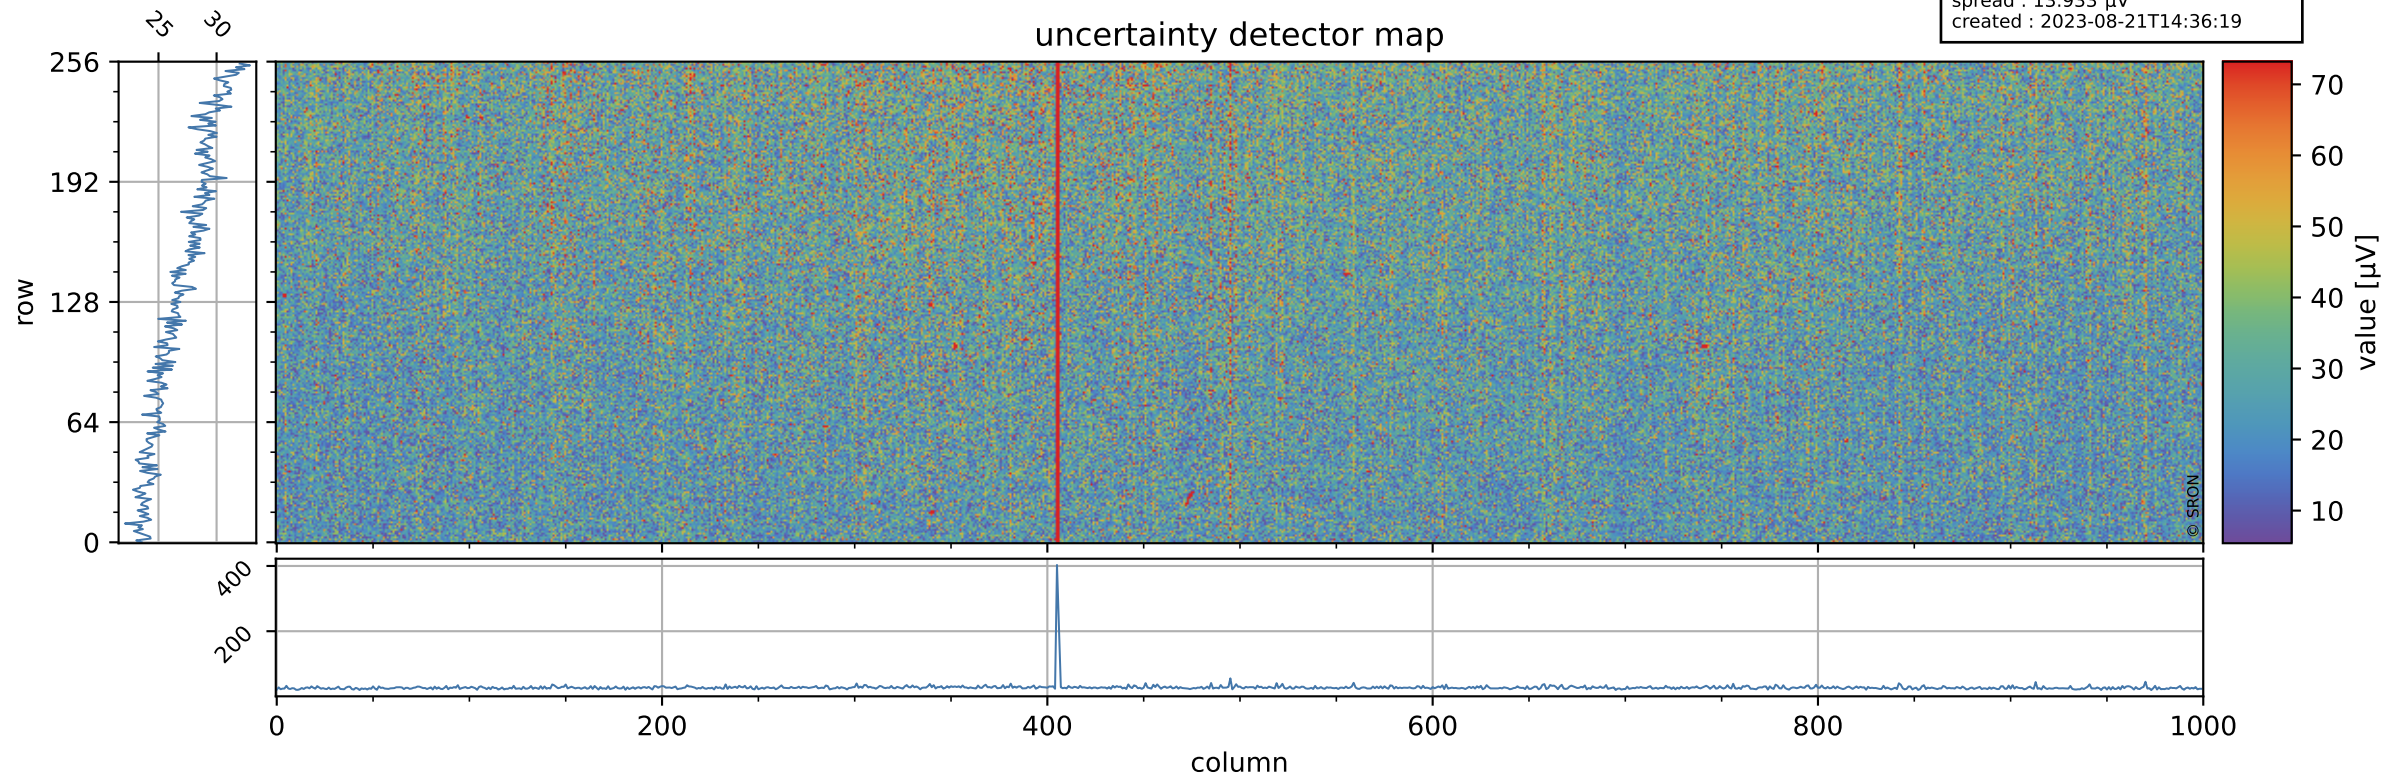

# Tropomi SWIR offset (official)

orbits : 20 in [11572, 11617]  
coverage : 2020-01-07 / 2020-01-10  
median : 0.52592 V  
spread : 0.035913 V  
created : 2023-08-21T14:36:18

## value detector map

# Tropomi SWIR offset (official)

orbits : 20 in [11572, 11617]  
coverage : 2020-01-07 / 2020-01-10  
median : 27.155  $\mu\text{V}$   
spread : 13.933  $\mu\text{V}$   
created : 2023-08-21T14:36:19

# Tropomi SWIR offset (official) ground-tracks of Sentinel-5P

orbits : 20 in [11572, 11617]  
coverage : 2020-01-07 / 2020-01-10  
created : 2023-08-21T14:36:20