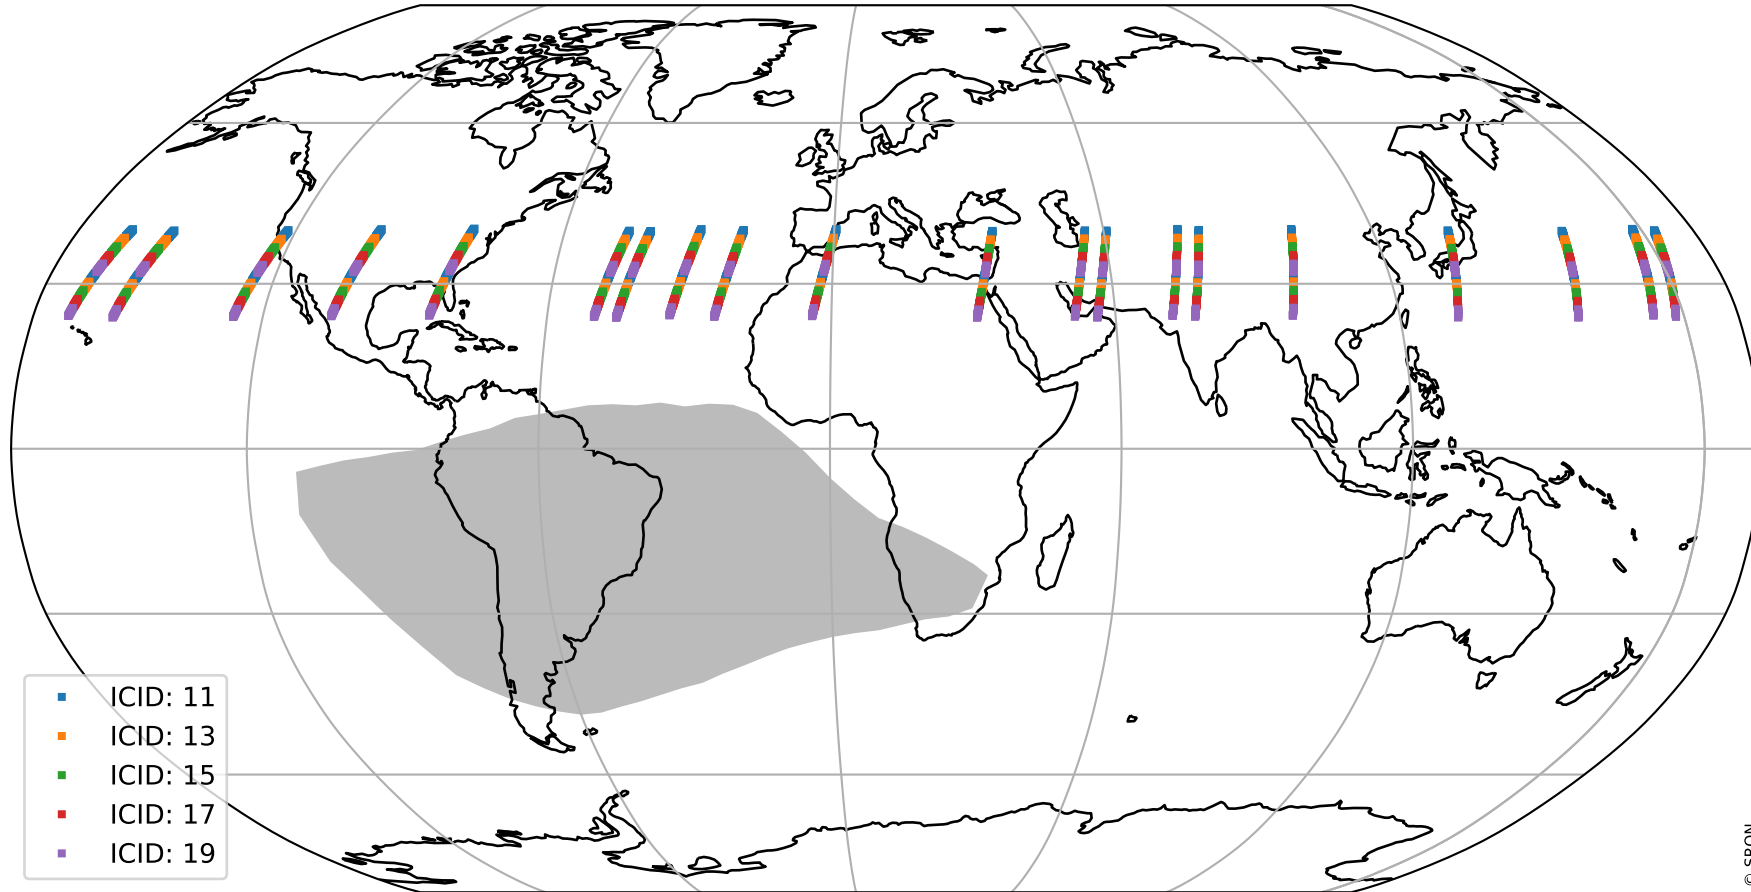

# Tropomi SWIR offset (official)

orbits : 20 in [11572, 11617]  
coverage : 2020-01-07 / 2020-01-10  
median : 27.155  $\mu\text{V}$   
spread : 13.933  $\mu\text{V}$   
created : 2023-08-21T14:36:19

# Tropomi SWIR offset (official)

value compared with SWIR offset CKD

orbits : 20 in [11572, 11617]  
coverage : 2020-01-07 / 2020-01-10  
median : -0.10531 mV  
spread : 0.3677 mV  
created : 2023-08-21T14:36:19

# Tropomi SWIR offset (official) ground-tracks of Sentinel-5P

orbits : 20 in [11572, 11617]  
coverage : 2020-01-07 / 2020-01-10  
created : 2023-08-21T14:36:20

# Tropomi SWIR offset (official)

orbits : [2827, 11617]  
coverage : 2018-04-30 / 2020-01-10  
created : 2023-08-21T14:36:20