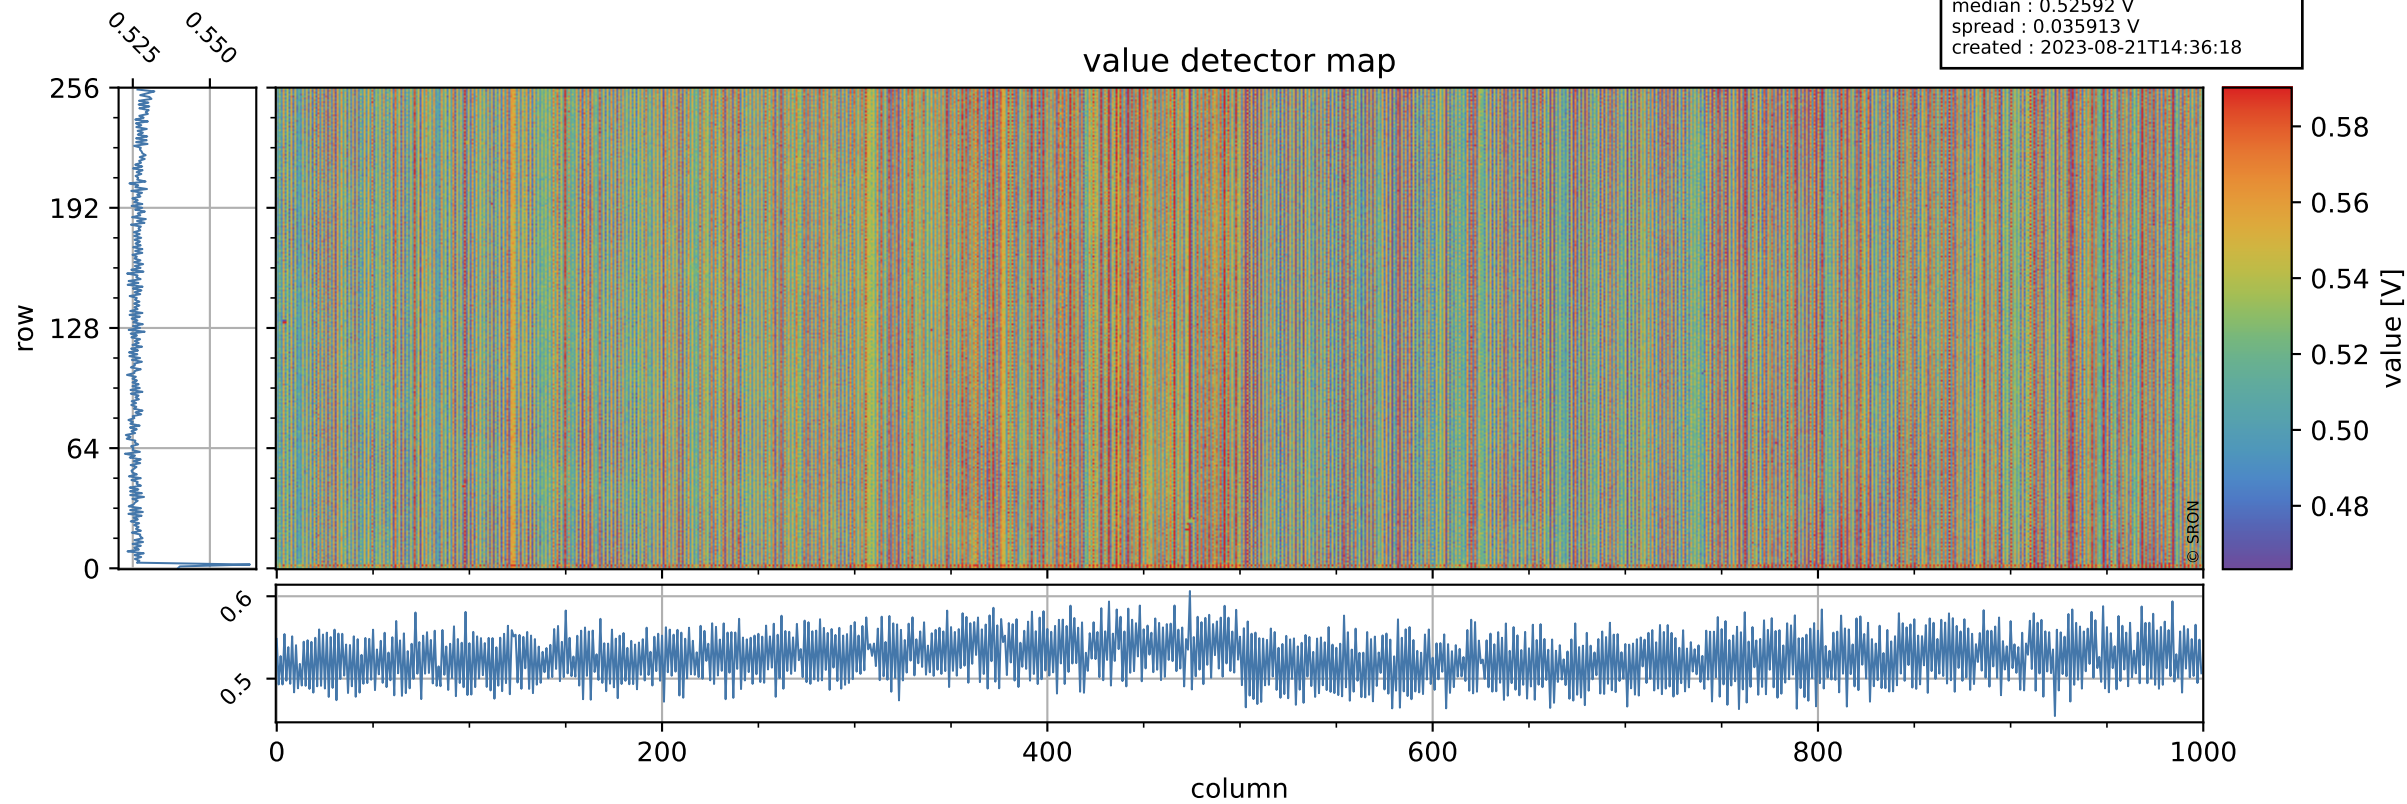

# Tropomi SWIR offset (official)

orbits : 20 in [11572, 11617]  
coverage : 2020-01-07 / 2020-01-10  
median : 0.52592 V  
spread : 0.035913 V  
created : 2023-08-21T14:36:18

## value detector map

# Tropomi SWIR offset (official)

orbits : 20 in [11572, 11617]  
coverage : 2020-01-07 / 2020-01-10  
median : 27.155  $\mu\text{V}$   
spread : 13.933  $\mu\text{V}$   
created : 2023-08-21T14:36:19

# Tropomi SWIR offset (official) ground-tracks of Sentinel-5P

orbits : 20 in [11572, 11617]  
coverage : 2020-01-07 / 2020-01-10  
created : 2023-08-21T14:36:20