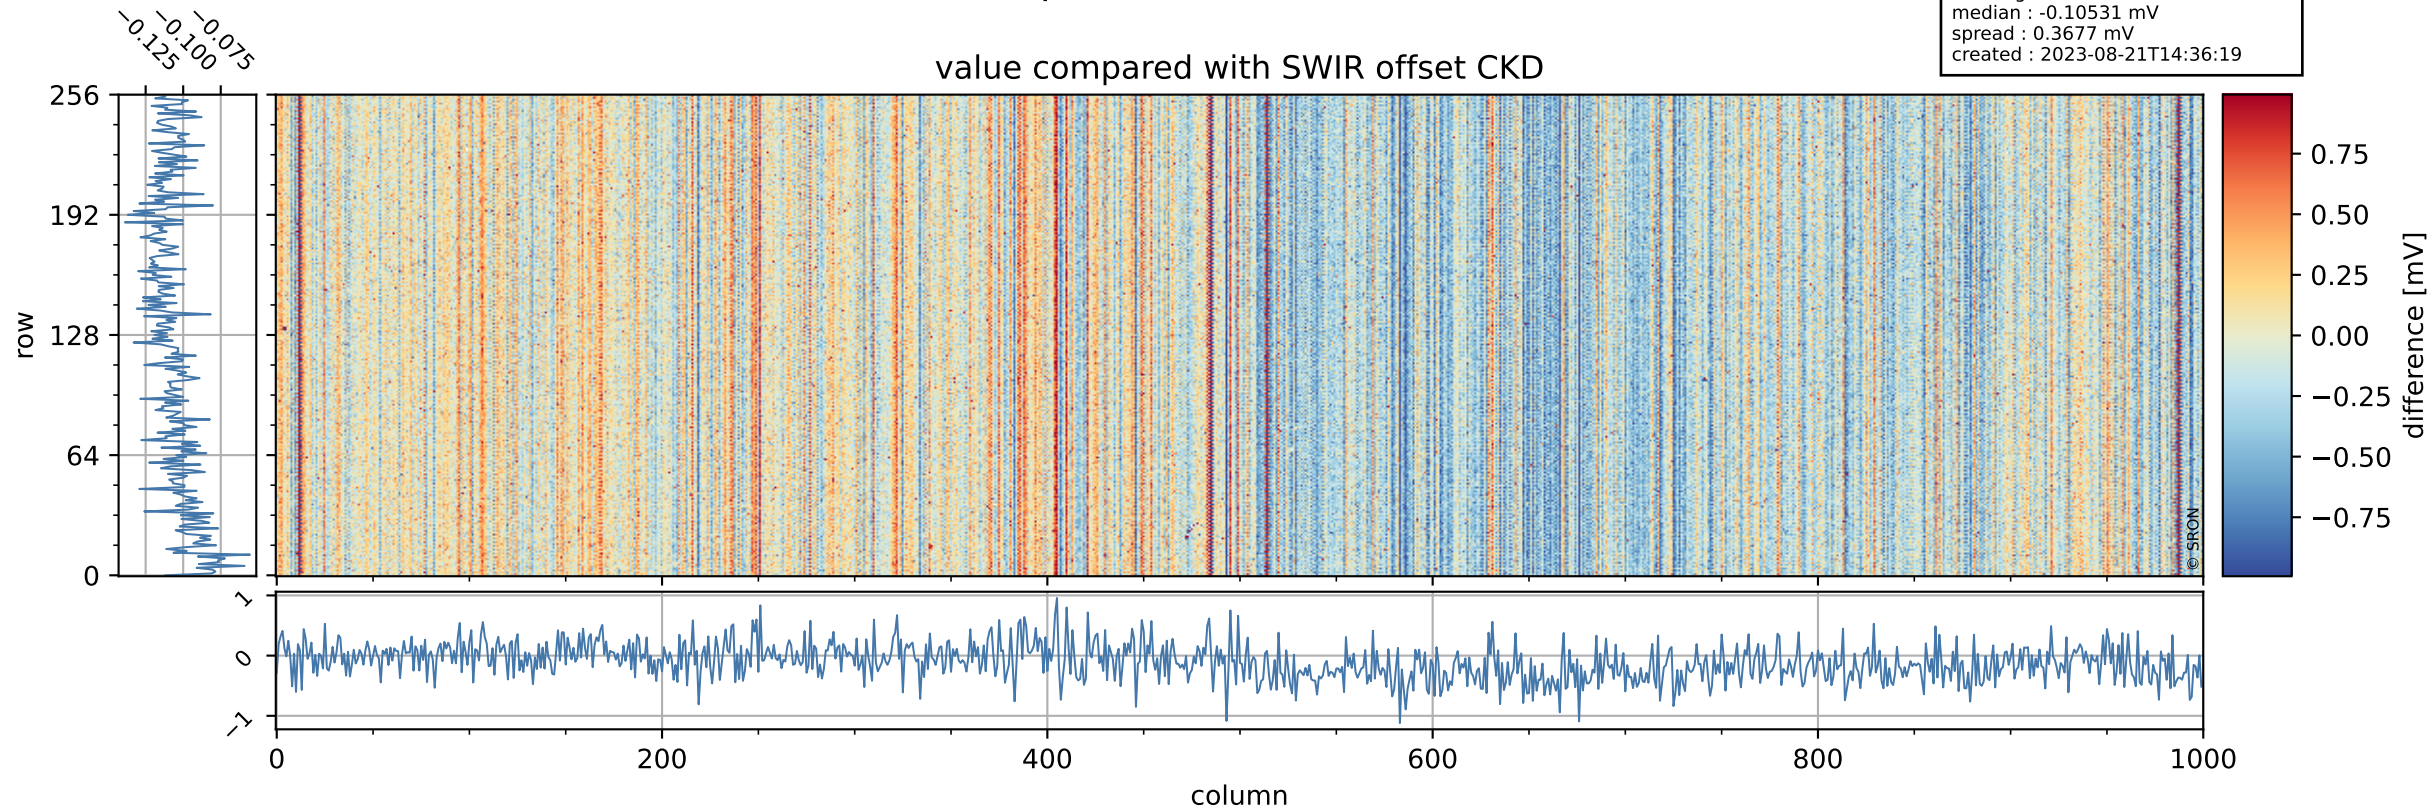

## value detector map

# Tropomi SWIR offset (official)

orbits : 20 in [11572, 11617]  
coverage : 2020-01-07 / 2020-01-10  
median : 27.155  $\mu\text{V}$   
spread : 13.933  $\mu\text{V}$   
created : 2023-08-21T14:36:19

# Tropomi SWIR offset (official) ground-tracks of Sentinel-5P

orbits : 20 in [11572, 11617]  
coverage : 2020-01-07 / 2020-01-10  
created : 2023-08-21T14:36:20

# Tropomi SWIR offset (official)

orbits : [2827, 11617]  
coverage : 2018-04-30 / 2020-01-10  
created : 2023-08-21T14:36:20