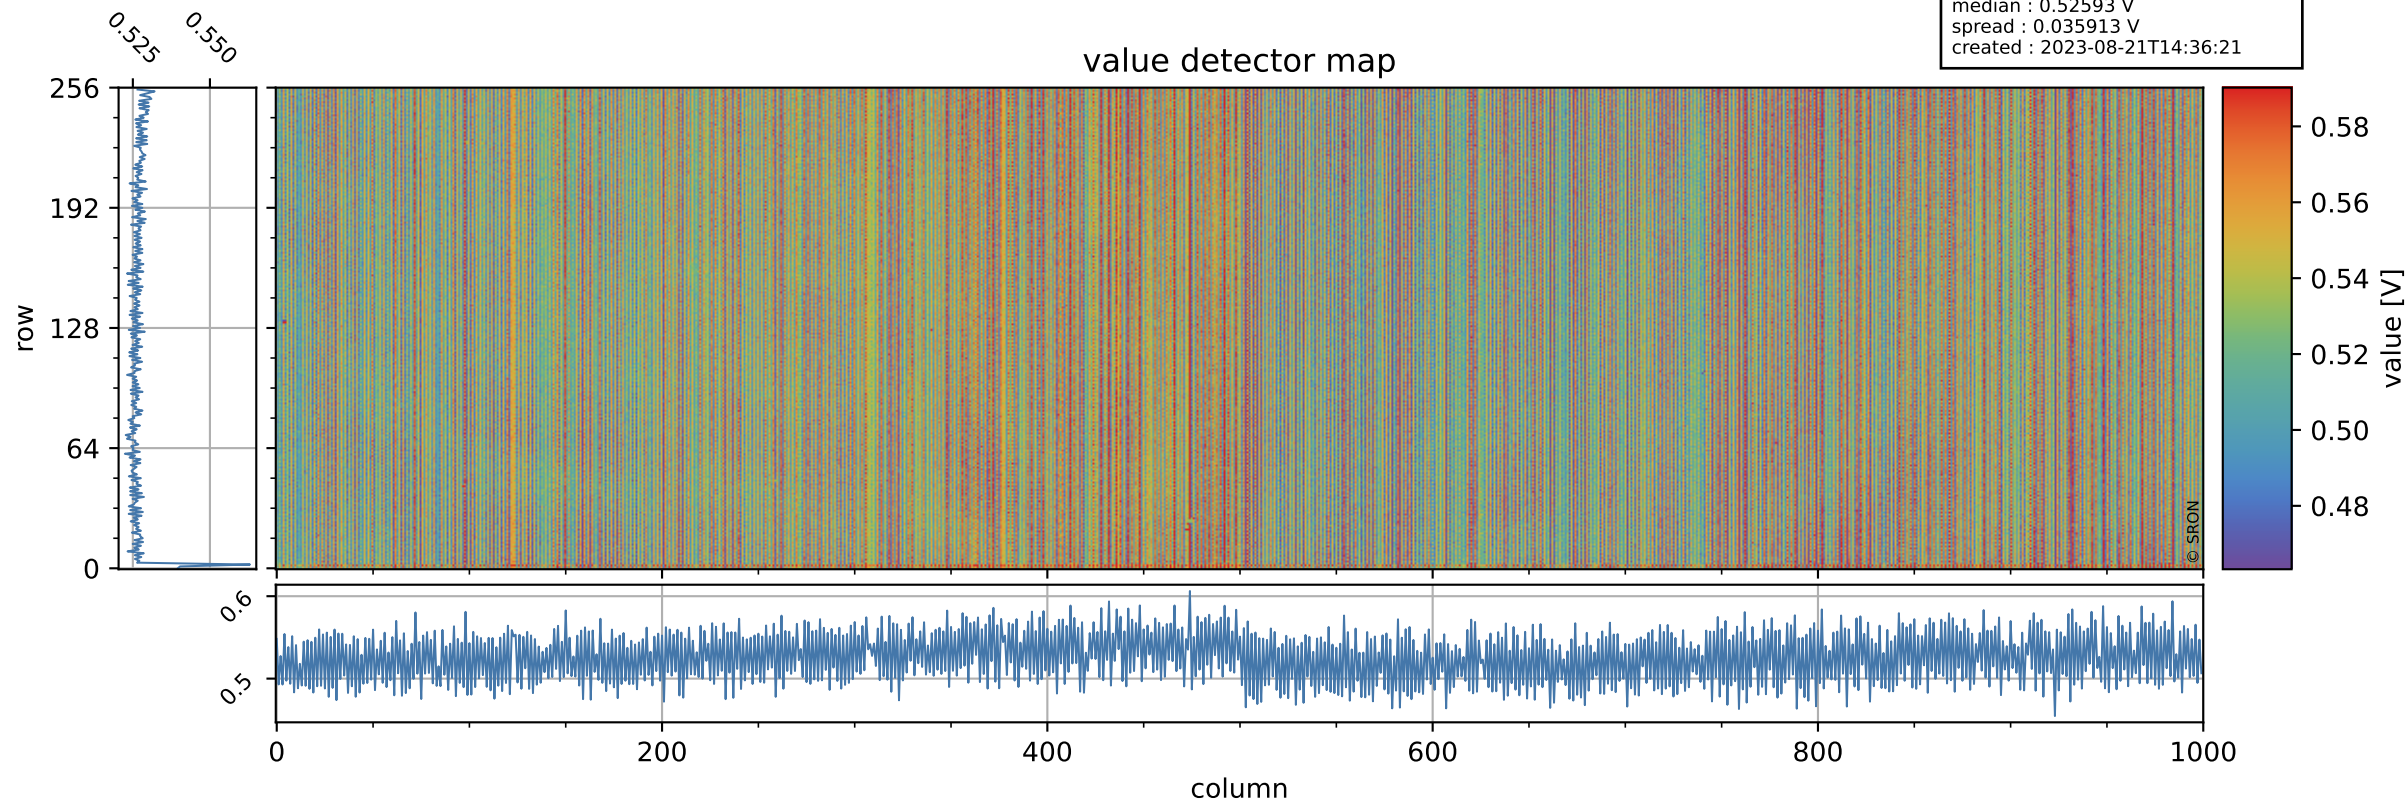

Tropomi SWIR offset (official)

orbits : 19 in [11587, 11632]
coverage : 2020-01-08 / 2020-01-11
median : 0.52593 V
spread : 0.035913 V
created : 2023-08-21T14:36:21

value detector map

Tropomi SWIR offset (official)

orbits : 19 in [11587, 11632]
coverage : 2020-01-08 / 2020-01-11
median : 27.386 μV
spread : 13.993 μV
created : 2023-08-21T14:36:22

Tropomi SWIR offset (official)

orbits : 19 in [11587, 11632]
coverage : 2020-01-08 / 2020-01-11
median : -0.10017 mV
spread : 0.36728 mV
created : 2023-08-21T14:36:22

value compared with SWIR offset CKD

Tropomi SWIR offset (official) ground-tracks of Sentinel-5P

orbits : 19 in [11587, 11632]
coverage : 2020-01-08 / 2020-01-11
created : 2023-08-21T14:36:22

Tropomi SWIR offset (official)

orbits : [2827, 11632]
coverage : 2018-04-30 / 2020-01-11
created : 2023-08-21T14:36:23

trend of detector median & temperatures