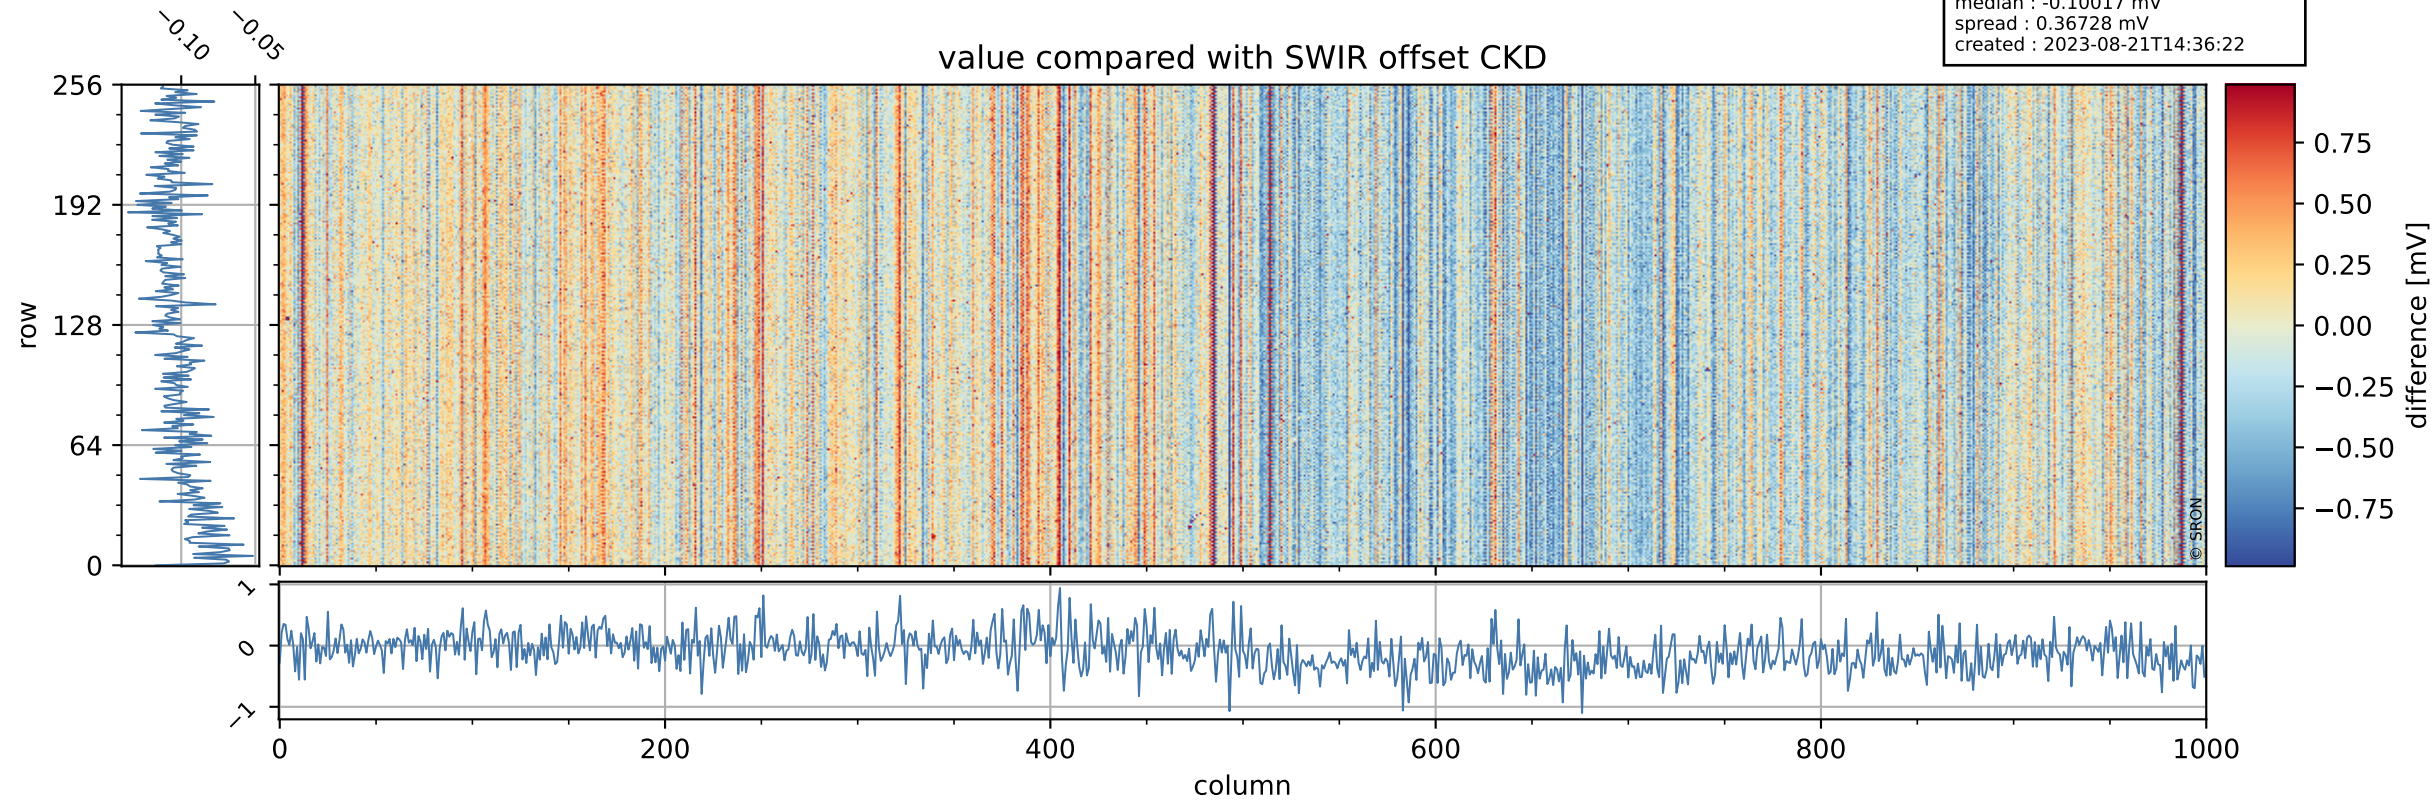

Tropomi SWIR offset (official)

orbits : 19 in [11587, 11632]
coverage : 2020-01-08 / 2020-01-11
median : 0.52593 V
spread : 0.035913 V
created : 2023-08-21T14:36:21

value detector map

Tropomi SWIR offset (official)

orbits : 19 in [11587, 11632]
coverage : 2020-01-08 / 2020-01-11
median : 27.386 μV
spread : 13.993 μV
created : 2023-08-21T14:36:22

Tropomi SWIR offset (official)

orbits : 19 in [11587, 11632]
coverage : 2020-01-08 / 2020-01-11
median : -0.10017 mV
spread : 0.36728 mV
created : 2023-08-21T14:36:22

value compared with SWIR offset CKD

Tropomi SWIR offset (official) ground-tracks of Sentinel-5P

orbits : 19 in [11587, 11632]
coverage : 2020-01-08 / 2020-01-11
created : 2023-08-21T14:36:22

Tropomi SWIR offset (official)

orbits : [2827, 11632]
coverage : 2018-04-30 / 2020-01-11
created : 2023-08-21T14:36:23

trend of detector median & temperatures