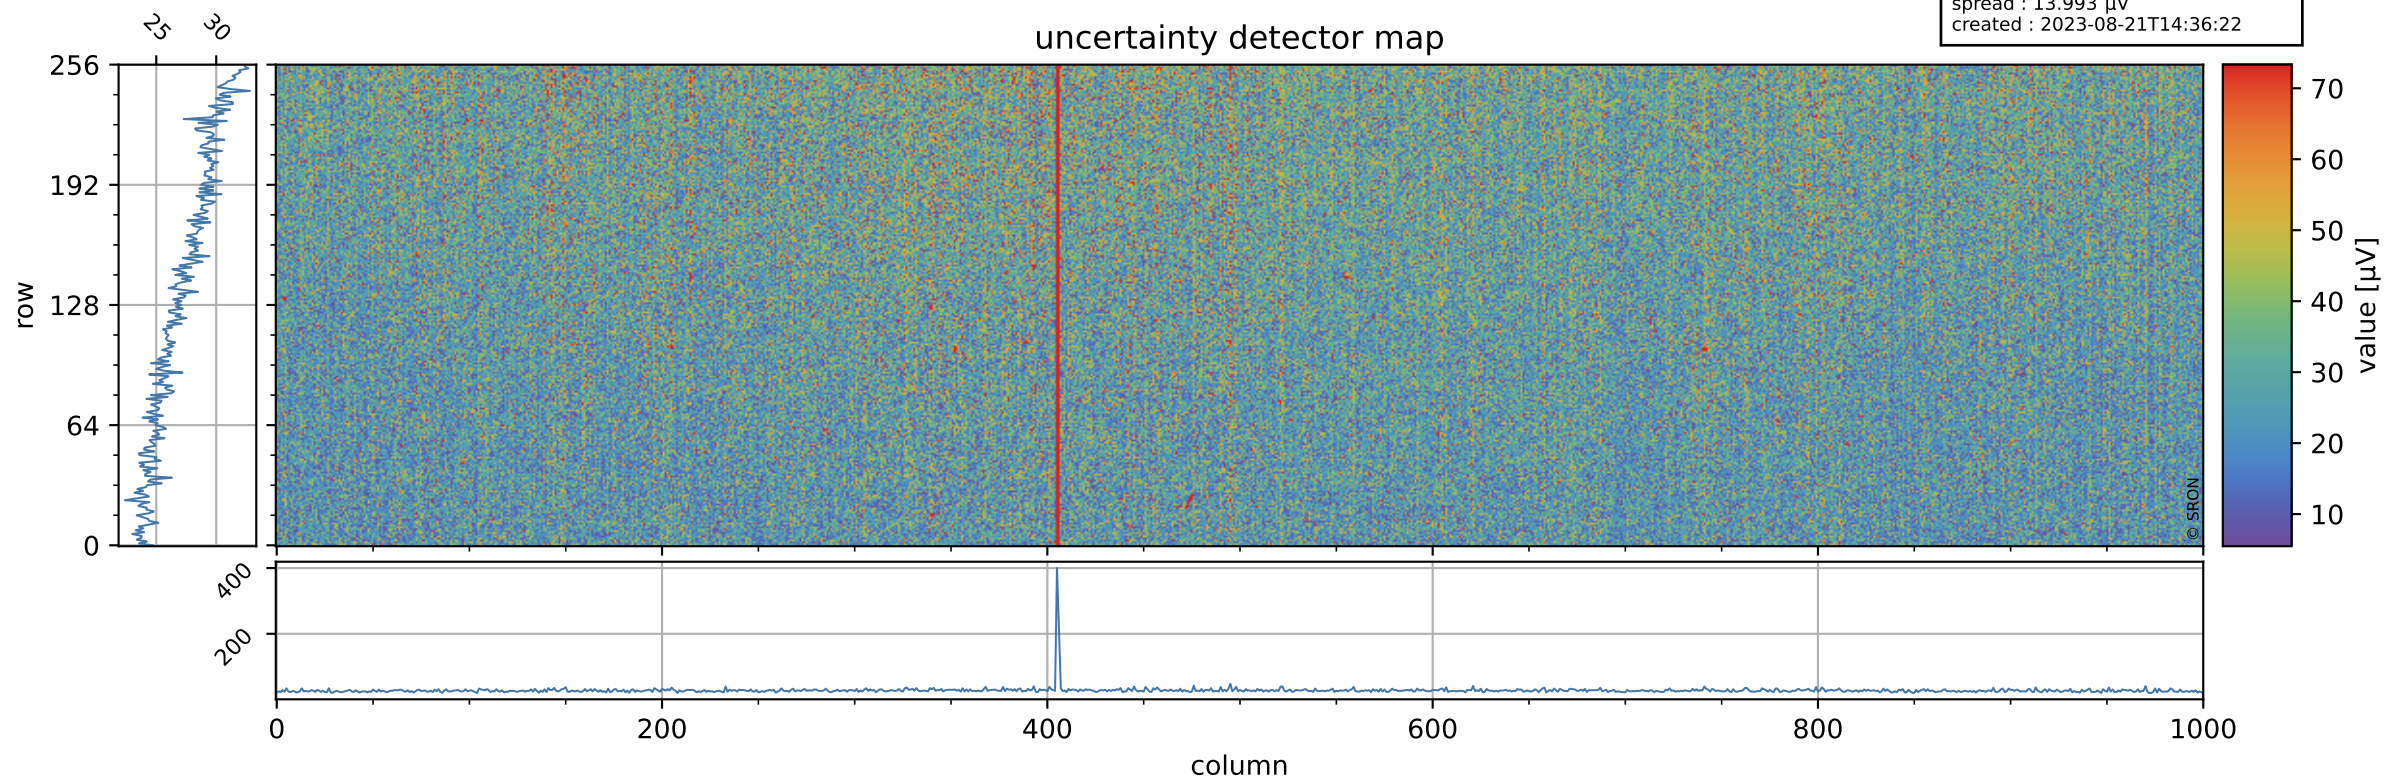

Tropomi SWIR offset (official)

orbits : 19 in [11587, 11632]
coverage : 2020-01-08 / 2020-01-11
median : 0.52593 V
spread : 0.035913 V
created : 2023-08-21T14:36:21

value detector map

Tropomi SWIR offset (official)

orbits : 19 in [11587, 11632]
coverage : 2020-01-08 / 2020-01-11
median : 27.386 μV
spread : 13.993 μV
created : 2023-08-21T14:36:22

Tropomi SWIR offset (official)

orbits : 19 in [11587, 11632]
coverage : 2020-01-08 / 2020-01-11
median : -0.10017 mV
spread : 0.36728 mV
created : 2023-08-21T14:36:22

value compared with SWIR offset CKD

Tropomi SWIR offset (official) ground-tracks of Sentinel-5P

orbits : 19 in [11587, 11632]
coverage : 2020-01-08 / 2020-01-11
created : 2023-08-21T14:36:22

Tropomi SWIR offset (official)

orbits : [2827, 11632]
coverage : 2018-04-30 / 2020-01-11
created : 2023-08-21T14:36:23

trend of detector median & temperatures