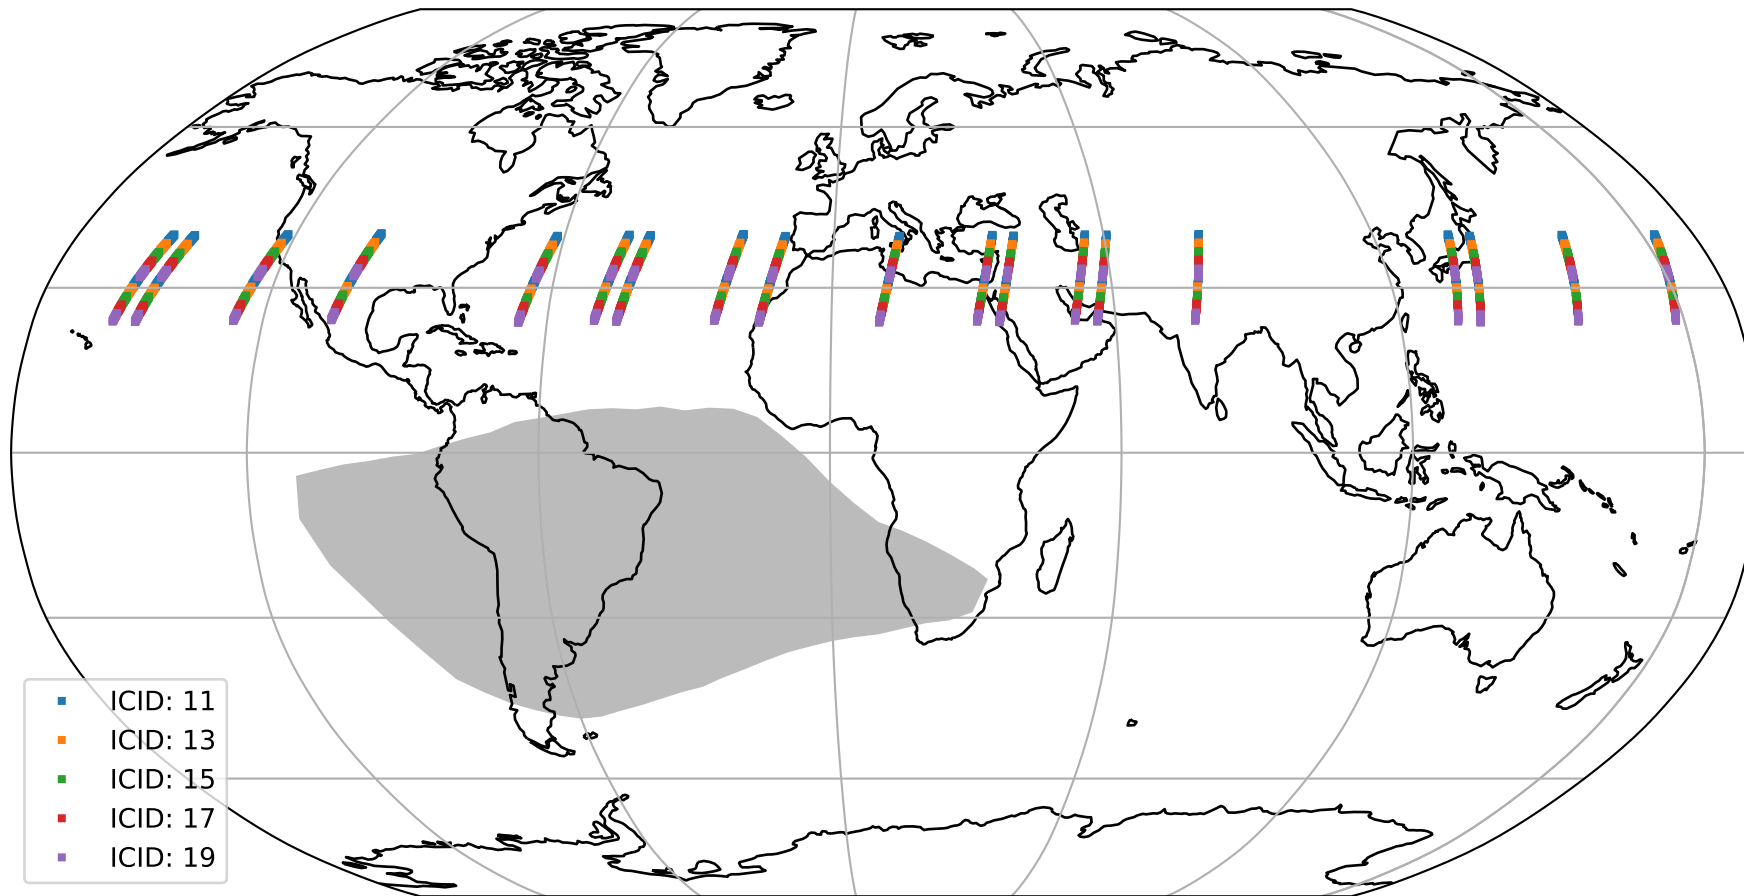

Tropomi SWIR offset (official)

orbits : 19 in [11587, 11632]
coverage : 2020-01-08 / 2020-01-11
median : 0.52593 V
spread : 0.035913 V
created : 2023-08-21T14:36:21

value detector map

Tropomi SWIR offset (official)

orbits : 19 in [11587, 11632]
coverage : 2020-01-08 / 2020-01-11
median : 27.386 μV
spread : 13.993 μV
created : 2023-08-21T14:36:22

Tropomi SWIR offset (official)

orbits : 19 in [11587, 11632]
coverage : 2020-01-08 / 2020-01-11
median : -0.10017 mV
spread : 0.36728 mV
created : 2023-08-21T14:36:22

value compared with SWIR offset CKD

Tropomi SWIR offset (official) ground-tracks of Sentinel-5P

orbits : 19 in [11587, 11632]
coverage : 2020-01-08 / 2020-01-11
created : 2023-08-21T14:36:22

Tropomi SWIR offset (official)

orbits : [2827, 11632]
coverage : 2018-04-30 / 2020-01-11
created : 2023-08-21T14:36:23

trend of detector median & temperatures